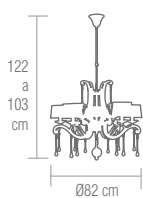

SE-1-4247-5-11

Lámpara regulable acabado cromo, pantallas de tela blanca.
bombillas / 5xE14 - 60W
Bombilla de bajo consumo "o similar"

Adjustable chrome lamp with white fabric shades.
bulbs / 5xE14 - 60W
Energy saving lamp "or similar"