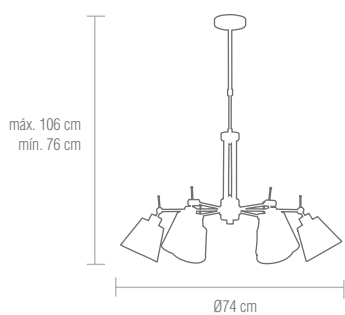

SE-1-01660-4-SC

Lámpara acabado cromo satinado con pantallas de papel blancas.

bombillas / 6xE27 - 40W

Bombilla de bajo consumo "o similar"

Satin chrome metal finish lamp. White paper shade.

bulbs / 6xE27 - 40W

Energy saving lamp "or similar"