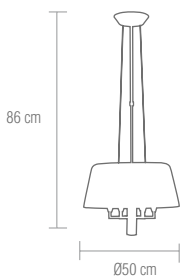

Lámpara regulable acabado cromo, cristal transparente pantalla blanca interior.
bombillas / 6xE14 - 40W + 1xGU10 - 40W
Bombilla de bajo consumo "o similar"

Adjustable lamp, Chrome finish. Inner white fabric shade outer clear glass shade.
bulbs / 6xE14 - 40W + 1x GU10 - 40W
Energy saving lamp "or similar"