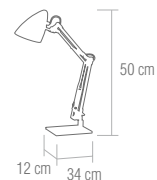

4-01516-1-CHB

Flexo que combina cromado y lacado negro.
Permite ajustar la altura de la luz.

bombillas / 1xE14 - 40W

Reading lamp that combines chromed and black lacquer. Allows to fit the height of the light.

bulbs / 1xE14 - 40W