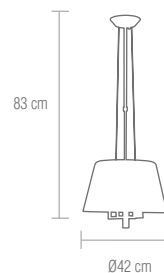

SE-7-01559-6-CH

Lámpara regulable acabado cromo, cristal transparente pantalla blanca interior.
bombillas / 6xE14 - 40W + 1xGU10 - 40W
Bombilla de bajo consumo "o similar"

Adjustable lamp, Chrome finish. Inner white fabric shade outer clear glass shade.
bulbs / 6xE14 - 40W + 1x GU10 - 40W
Energy saving lamp "or similar"

SE-7-01560-4-CH

Lámpara regulable acabado cromo, cristal transparente pantalla blanca interior.
bombillas / 4xE14 - 40W
Bombilla de bajo consumo "o similar"

Adjustable lamp, Chrome finish. Inner white fabric shade outer clear glass shade
bulbs / 4xE14 - 40W
Energy saving lamp "or similar"