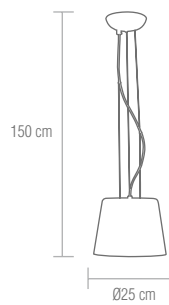

SE-7-60450-1-CH

Lámpara regulable acabado cromo, cristal transparente con pantalla blanca interior
bombillas / 1xE27 - 60W
Bombilla de bajo consumo "o similar"

Adjustable lamp, Chrome finish. Inner
White fabric shade outer clear glass shade
bulbs / 1xE27 - 60W
Energy saving lamp "or similar"