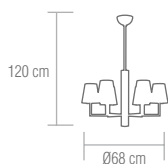

SE-1-60426-6-CH

Lámpara acabado cromo con pantallas de cristal blanco.

bombillas / 6xE14 - 40W + 1x GU10 - 40W

Bombilla de bajo consumo "o similar"

Chrome finish lamp. White glass shades.

bulbs / 6xE14 - 40W+ 1x GU10 - 40W

Energy saving lamp "or similar"