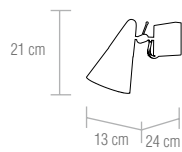

SE-9-01643-1-CH

Aplique acabado cromo con pantalla de papel blanco plisado.

bombillas / 1xE14 - 25W

Bombilla de bajo consumo "o similar"

Chrome plated metal finish wall lamp. White paper shade.

bulbs / 1xE14 - 25W

Energy saving lamp "or similar"