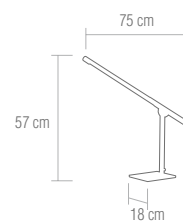

4-91356-1-SN

Flexo acabado níquel satinado. Permite ajustar la altura de la luz.

bombillas / 1x T4 - 12W

Reading lamp realized on satin nickel. Allows to fit the height of the light.

bulbs / 1x T4 - 12W