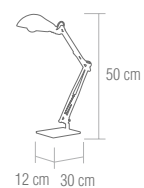

4-01517-1-CHB

Flexo que combina cromo y lacado negro.
Permite ajustar la altura de la luz.

bombillas / 1xE14 - 40W

Reading lamp that combines chromed and black lacquer. Allows to fit the height of the light.

bulbs / 1xE14 - 40W