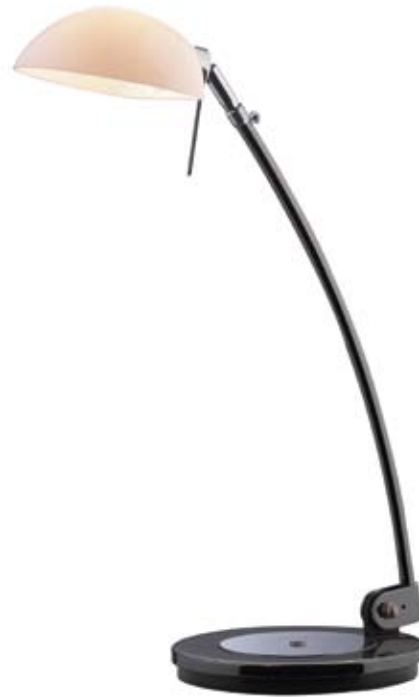

4-01595-1-CHB

Flexo que combina cromado y lacado negro. Permite ajustar la altura de la luz.

bombillas / 1xE14 - 40W

Reading lamp that combines chromed and black lacquer. Allows to fit the height of the light.

bulbs / 1xE14 - 40W