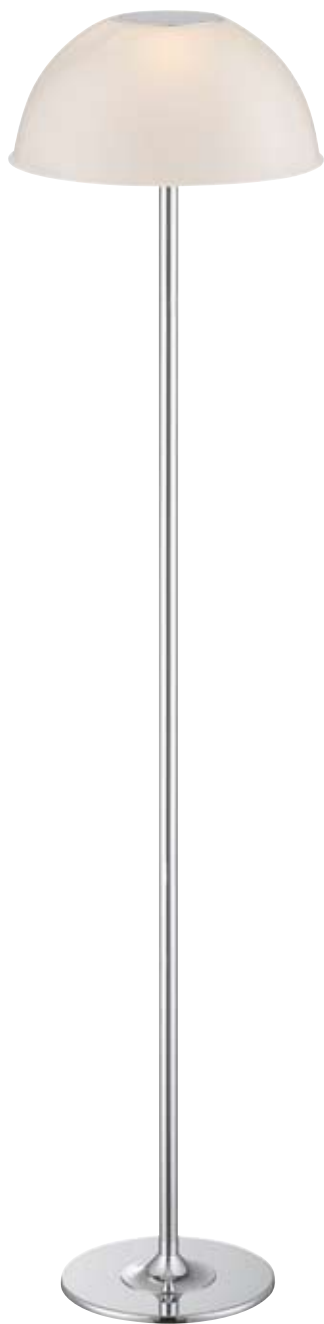

SE-4-01567-1-CH