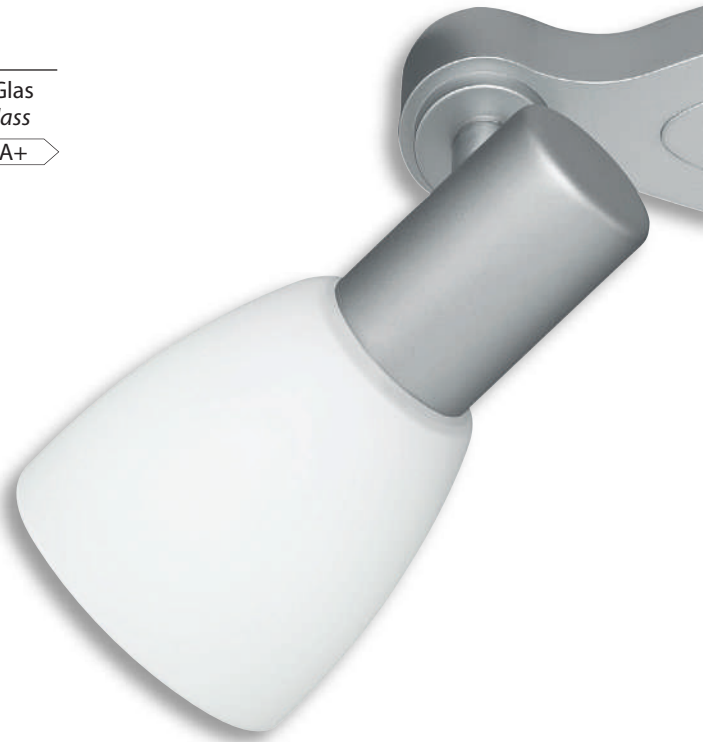

METZ

Metall, Kunststoff, titan, Glas
metal, plastic, titanium, glass
incl. LED Leuchtmittel A+