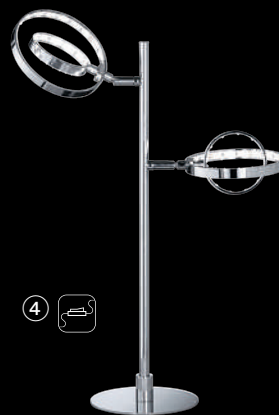

①

②

③ ↑

⑤

PRATER

chrom
chrome

incl. SMD-LED A++

④