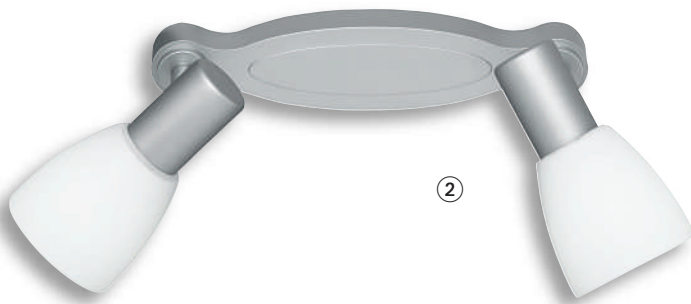

METZ

Metall, Kunststoff, titan, Glas
metal, plastic, titanium, glass
incl. LED Leuchtmittel A+