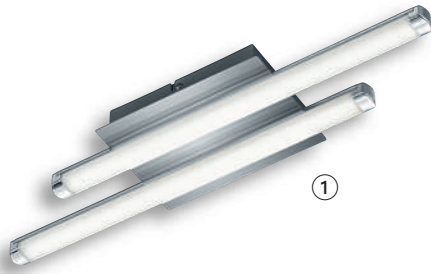

STREET

chrom, Acryl
chrome, acryl
incl. SMD-LED

A+

①