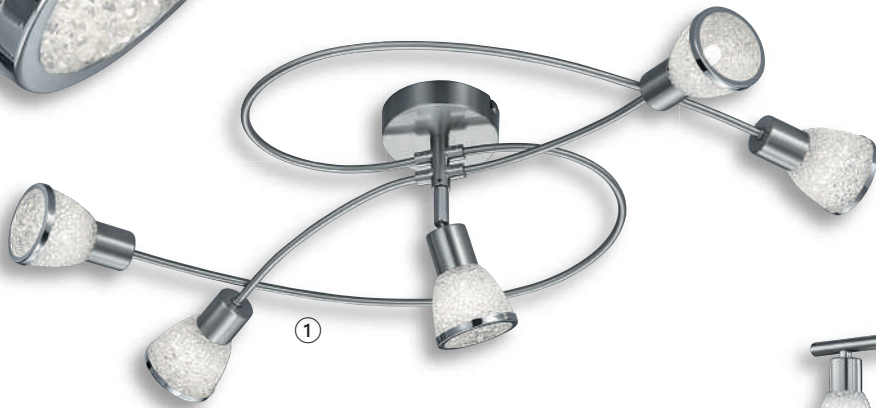

PAU

Nickel matt, Acryl
nickel mat, acryl

incl. LED G9 Leuchtmittel A+