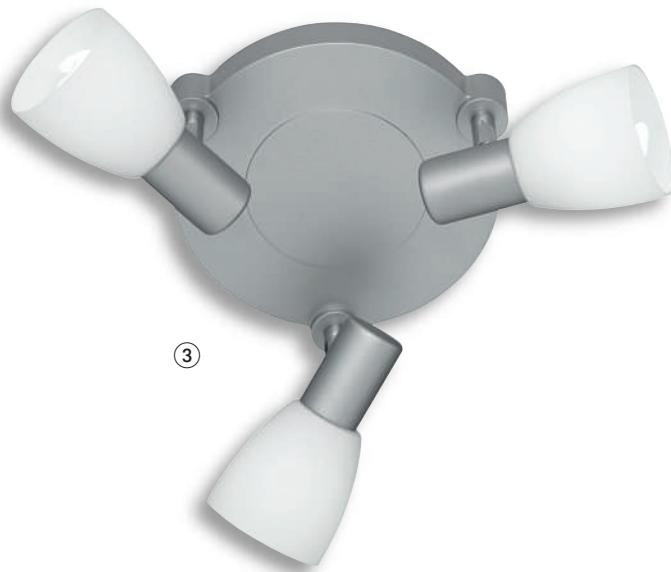

METZ

Metall, Kunststoff, titan, Glas
metal, plastic, titanium, glass
incl. LED Leuchtmittel A+