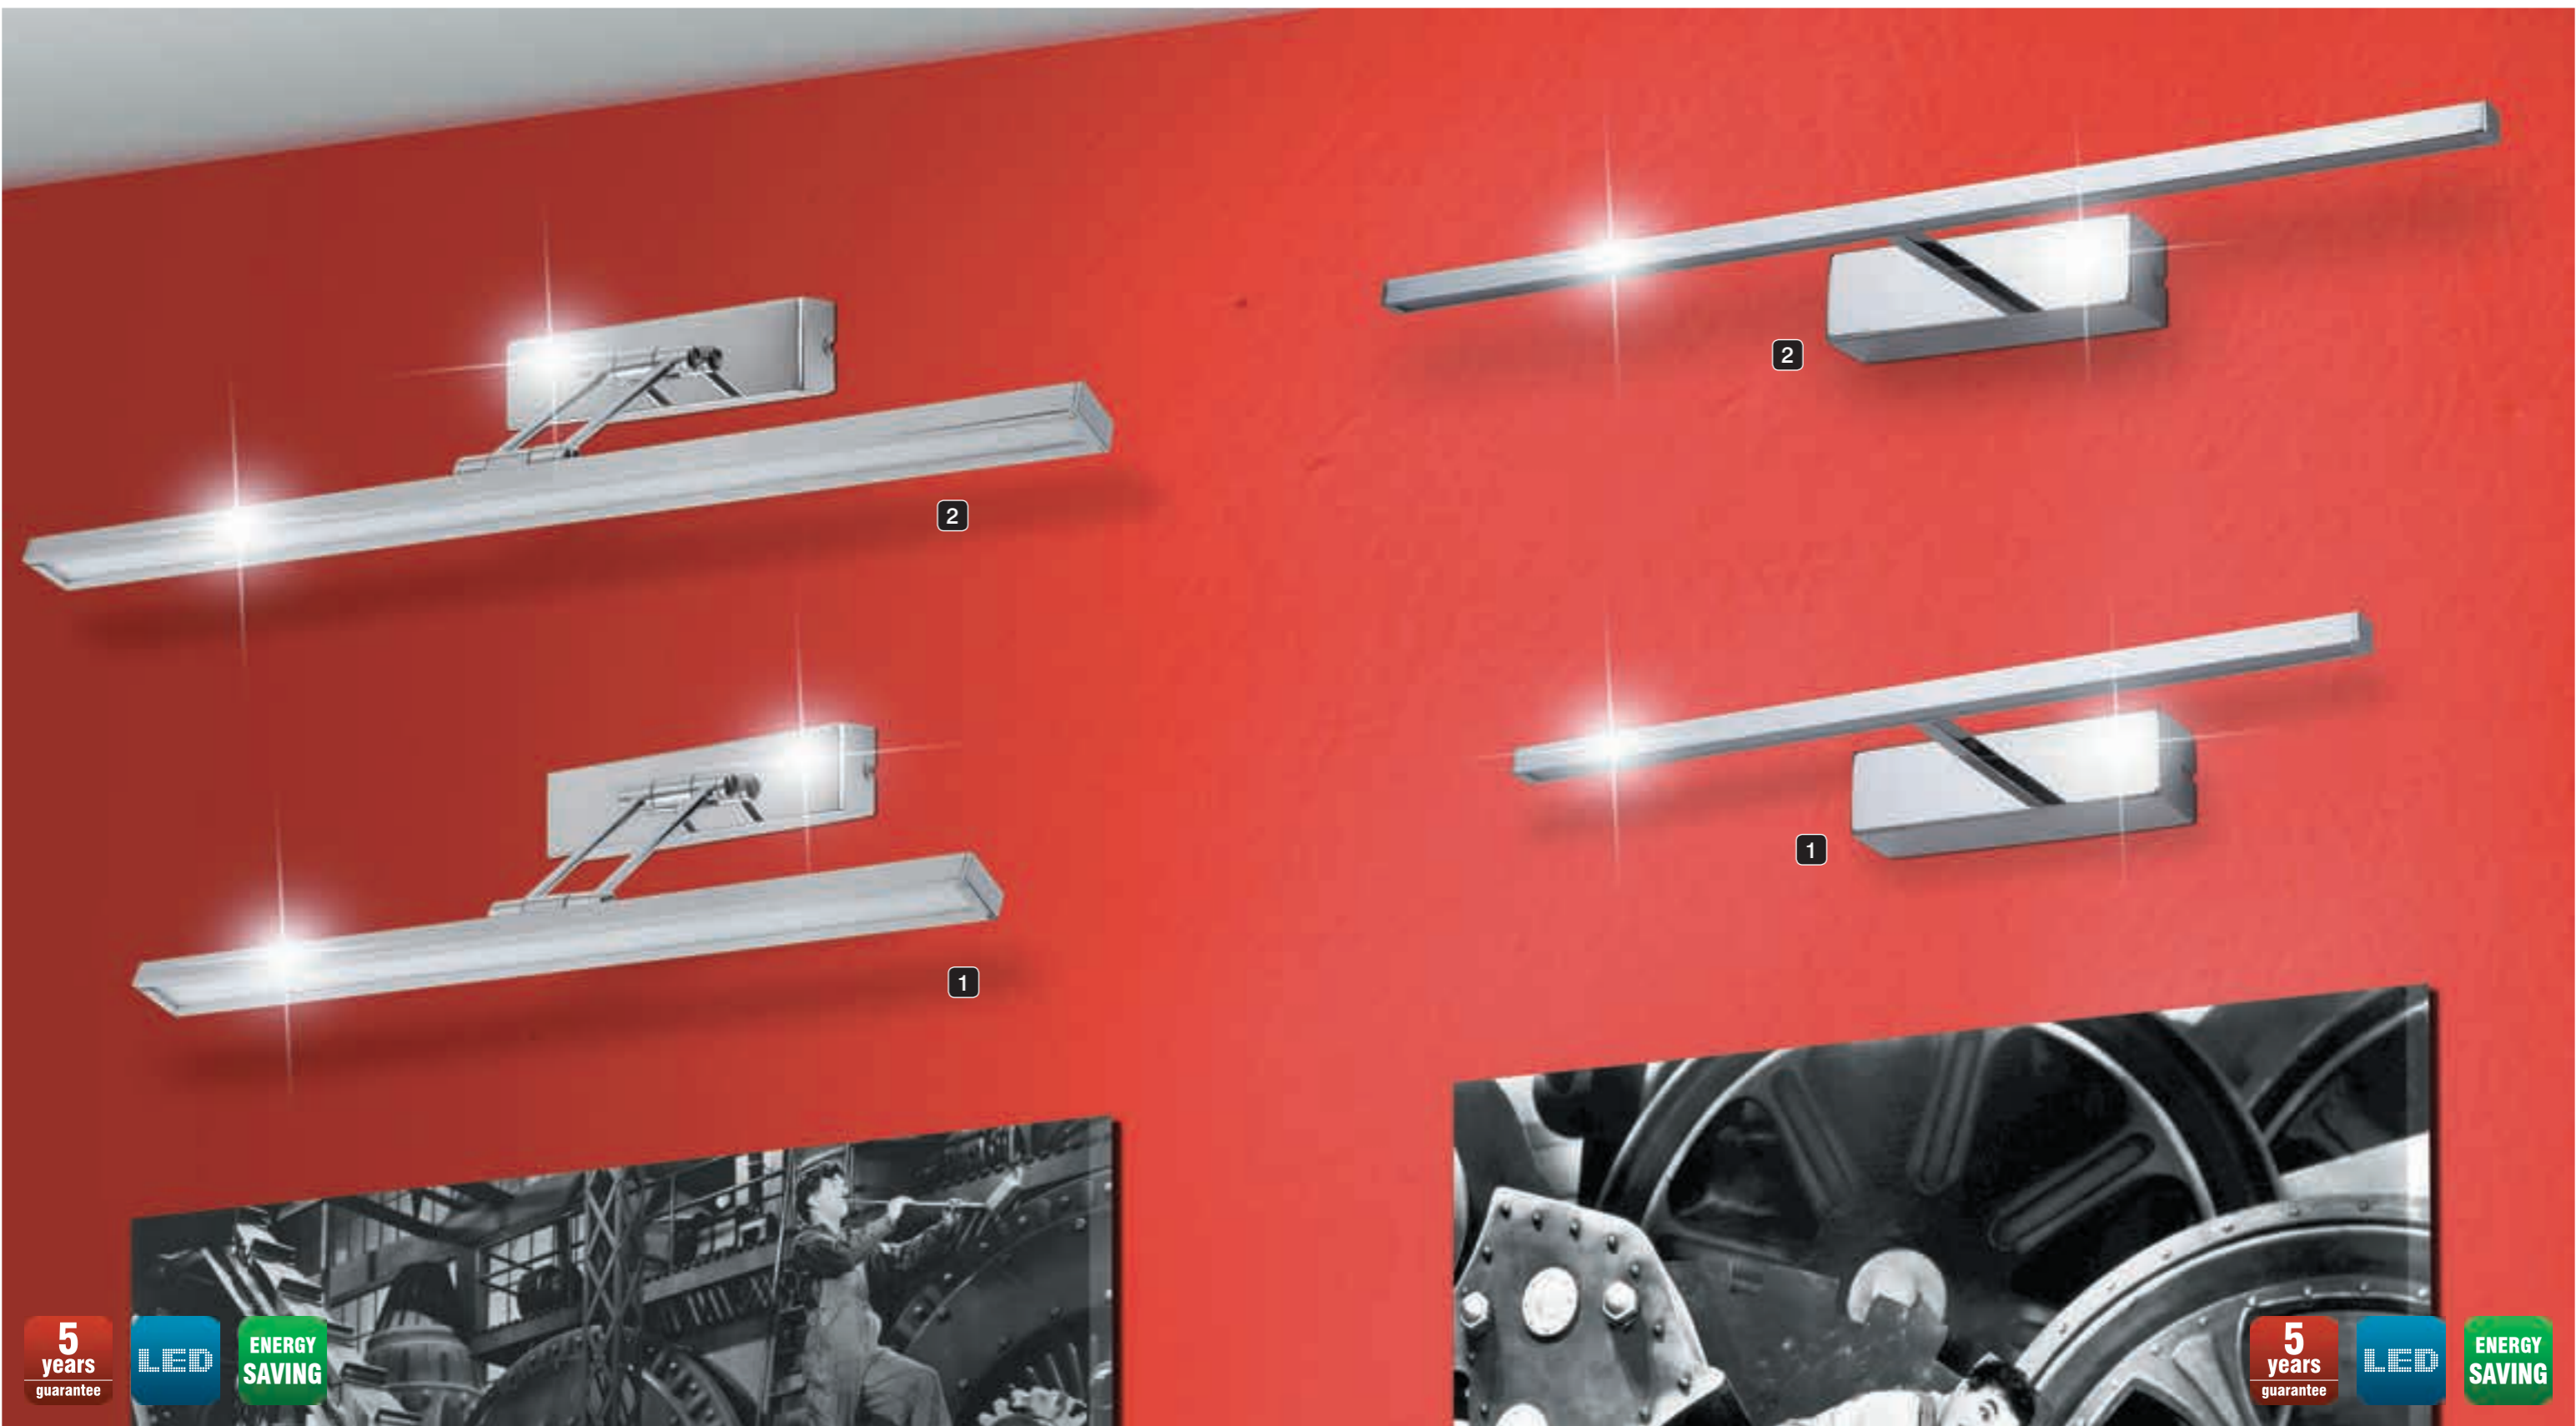

5
years
guarantee

LED

**ENERGY
SAVING**

5
years
guarantee

LED

**ENERGY
SAVING**

Picture slim **M**

1 3907

• LED / 8W (316lm, 4000K) incl.
IP20 • 2.1 /
40
455 • 45 • 190

2 3908

• LED / 12W (466lm, 4000K) incl.
IP20 • 2.1 /
40
570 • 45 • 190

M **Picture slim**

1 3909

• LED / 8W (321lm, 4000K) incl.
IP20 • 2.1 /
40
450 • 45 • 125

2 3910

• LED / 12W (554lm, 4000K) incl.
IP20 • 2.1 /
40
595 • 45 • 125