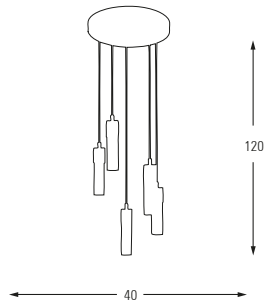

LED Watt LUMEN K Color

Samsung 45w 4720 4000 Chrome

Metal Base + Crystal Shade

**6110-5A**

LED Watt LUMEN K Color

Samsung 25w 2620 4000 Chrome

Metal Base + Crystal Shade

**6110-5AS**