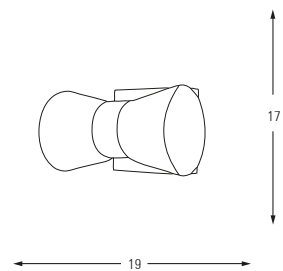

Samsung 15w 1570 4000 Chrome

Metal Base + Glass Shade

Samsung 27w 2830 4000 Chrome

Metal Base + Glass Shade

Samsung 15w 1570 4000 Chrome

Metal Base + Glass Shade

Samsung 15w 1570 4000 Chrome

Metal Base + Glass Shade

Samsung 3w 310 4000 Chrome

Metal Base + Glass Shade

Samsung 6w 620 4000 Chrome

Metal Base + Glass Shade