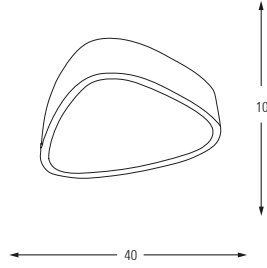

LED	Watt	LUMEN	K	Color
Samsung	15w	1575	4000	White

Metal Base + Acrylic Shade

5566-1A