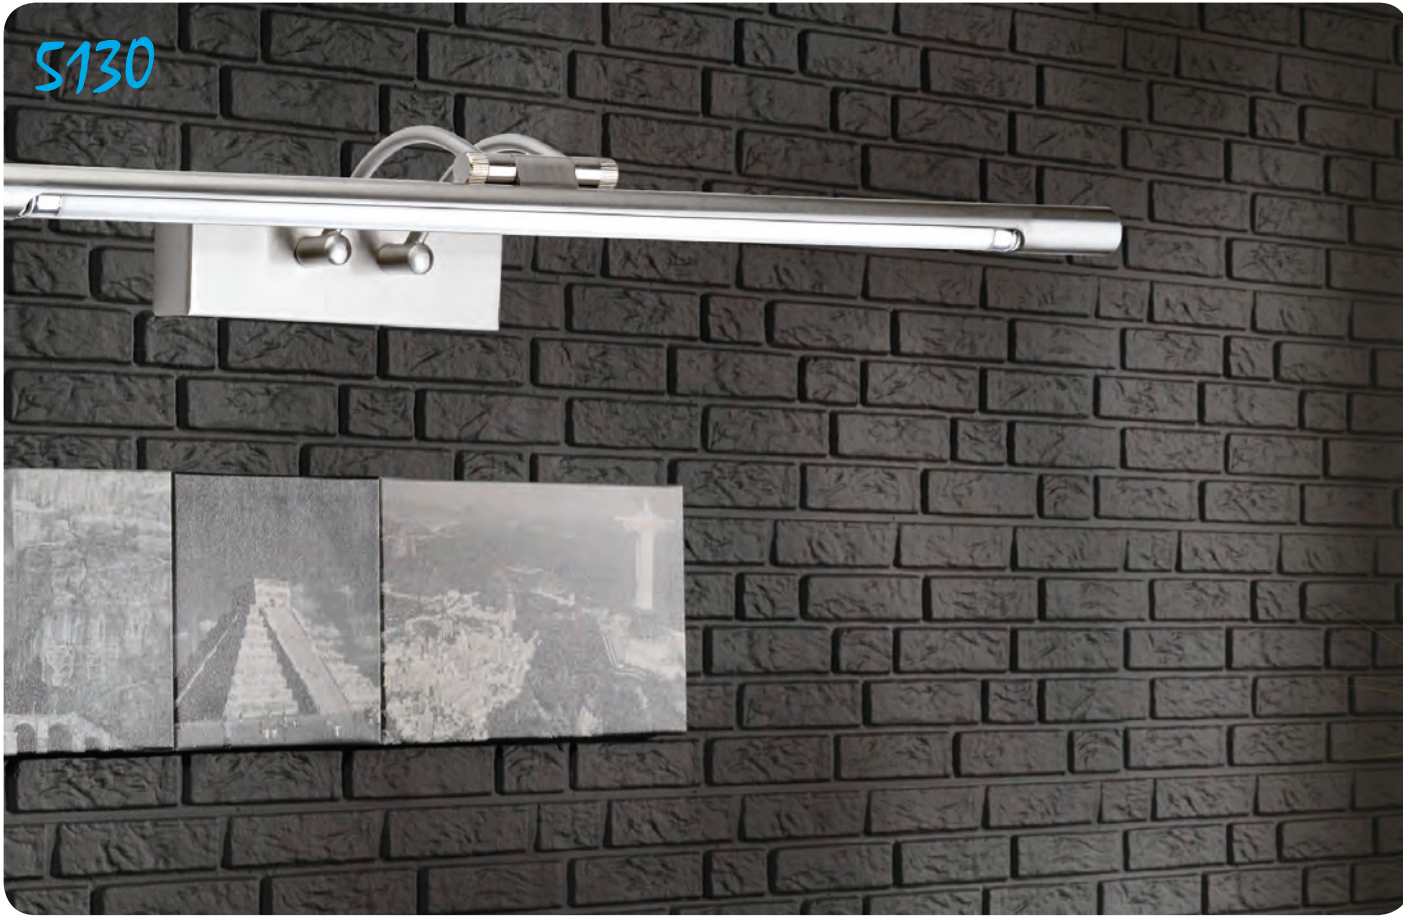

5130-1

T4	Watt	LUMEN	K	Color
x1	8w	720	4200	Chrome Matchchrome

Metal Base

5130-2

T4	Watt	LUMEN	K	Color
x1	12w	1080	4200	Chrome Matchchrome

Metal Base