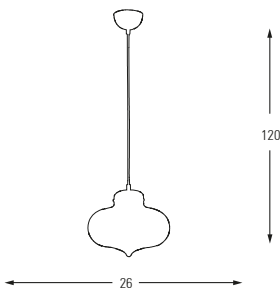

**4702-1A,12**

E27	Watt	LUMEN	K	Color
x1	40	-	-	Amber

Metal Base + Glass

4703-1A,23

E27	Watt	LUMEN	K	Color
x1	40	-	-	Purple

Metal Base + Glass

4703-1A,05

E27	Watt	LUMEN	K	Color
x1	40	-	-	Blue