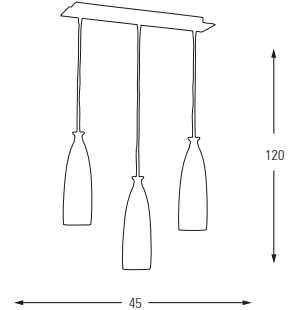

E14	Watt	LUMEN	K	Color
x3	40w	-	-	White-Green Orange

Metal Base + Opal Glass