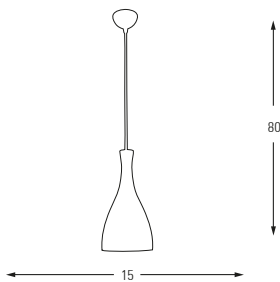

Metal Base + Opal Glass

5100

White Code: 01

Red Code: 06

Orange Code: 09

5100-1

E27	Watt	LUMEN	K	Color
x1	40	-	-	White-Red Orange

Metal Base + Opal Glass