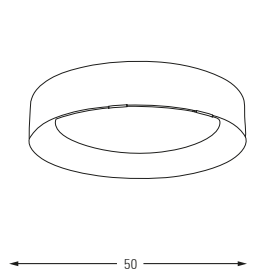

LED	Watt	LUMEN	K	Color
Samsung	30w	3150	4000	Yellow Red

Metal Base + Acrylic Shade

3804-1A