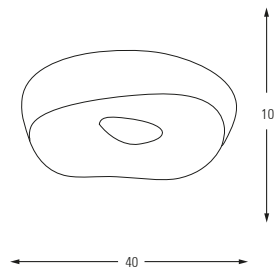

LED	Watt	LUMEN	K	Color
Samsung	15w	1575	4000	White

Metal Base + Acrylic Shade

4405-2

LED	Watt	LUMEN	K	Color
Samsung	20w	2100	4000	White

Metal Base + Acrylic Shade

5514

5514-1

LED	Watt	LUMEN	K	Color
Samsung	15w	1575	4000	White