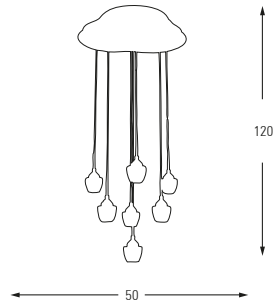

5361-7A

LED	Watt	LUMEN	K	Color
Samsung	28w	2940	4000	Chrome

Metal Base + Acrylic Shade