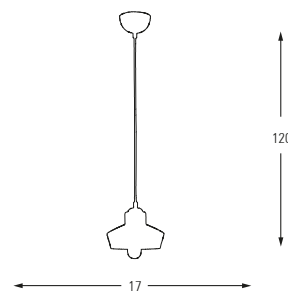

E27	Watt	LUMEN	K	Color
x1	40	-	-	Black Crinkle

Metal Base + Glass

E27	Watt	LUMEN	K	Color
x1	40	-	-	Black Crinkle

Metal Base + Glass

E27	Watt	LUMEN	K	Color
x1	40	-	-	Black Crinkle

Metal Base + Glass

E27	Watt	LUMEN	K	Color
x1	40	-	-	Black Crinkle

Metal Base + Glass