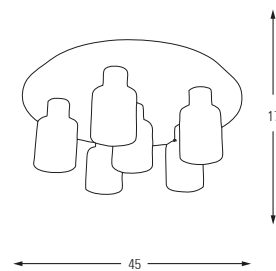

5005

White Code: 01

Wenge Code: 15

E14	Watt	LUMEN	K	Color
x1	40w	-	-	White Wenge

Wood Base + Opal Glass

E14	Watt	LUMEN	K	Color
x3	40w	-	-	White Wenge

Wood Base + Opal Glass

E14	Watt	LUMEN	K	Color
x6	40w	-	-	White Wenge

Wood Base + Opal Glass

E14	Watt	LUMEN	K	Color
x1	40w	-	-	White Wenge

Wood Base + Opal Glass