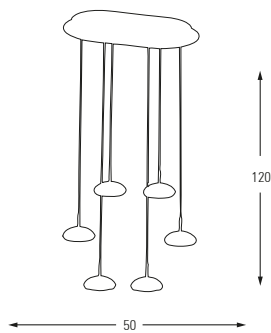

LED	Watt	LUMEN	K	Color
Samsung	30w	3150	4000	White

Metal Base + Acrylic Shade