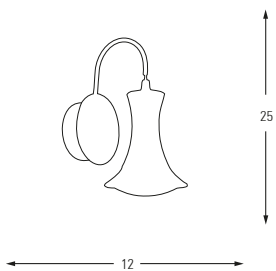

LED	Watt	LUMEN	K	Color
Samsung	50w	5250	4000	White

Metal Base + Acrylic Shade

LED	Watt	LUMEN	K	Color
Samsung	30w	3150	4000	White

Metal Base + Acrylic Shade

LED	Watt	LUMEN	K	Color
Samsung	5w	520	4000	White

Metal Base + Acrylic Shade

5354-1A

LED	Watt	LUMEN	K	Color
Samsung	5w	520	4000	White

Metal Base + Acrylic Shade