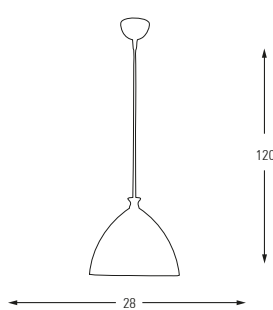

E14	Watt	LUMEN	K	Color
x1	40w	-	-	White-Green Orange

Metal Base + Opal Glass

5258-3AS