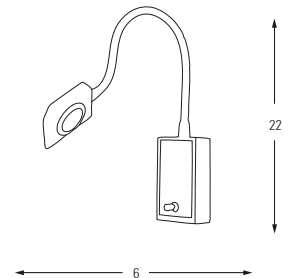

LED	Watt	LUMEN	K	Color	On/Off Button
Samsung	3w	300	3000	White	On/Off Button

Metal Base + Acrylic Shade

LED	Watt	LUMEN	K	Color	On/Off Button
Samsung	3w	300	3000	Black	On/Off Button

Metal Base + Acrylic Shade

LED	Watt	LUMEN	K	Color	On/Off Button
Samsung	4w	420	4000	Metal	On/Off Button

Metal Base + Acrylic Shade

LED	Watt	LUMEN	K	Color	On/Off Button
Samsung	3w	300	3000	Wood	On/Off Button

Metal Base + Wood Shade