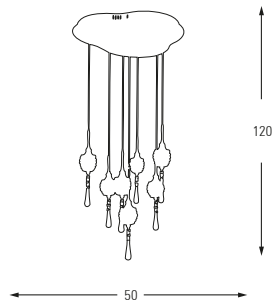

Metal Base + Glass Shade

**5365-11A**

LED	Watt	LUMEN	K	Color
Samsung	33w	3150	4000	Chrome

Metal Base + Glass Shade

**5365-7A**

LED	Watt	LUMEN	K	Color
Samsung	21w	2200	4000	Chrome

Metal Base + Glass Shade

**5365-8AS**