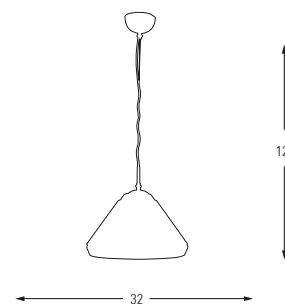

E27	Watt	LUMEN	K	Color
x1	40	-	-	Black

Metal Base + Glass Shade