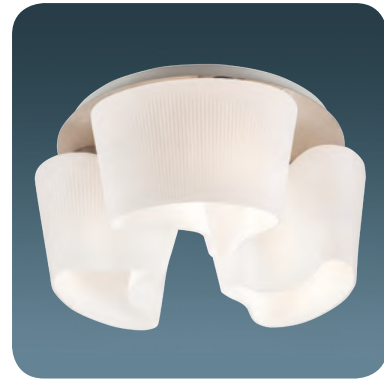

Metal Base + Opal Glass

3200-2

E27	Watt	LUMEN	K	Color
x5	40w	-	-	Chrome

Metal Base + Opal Glass

6324

**6324-5**

E27	Watt	LUMEN	K	Color
x5	40w	-	-	Chrome

Metal Base + Opal Glass