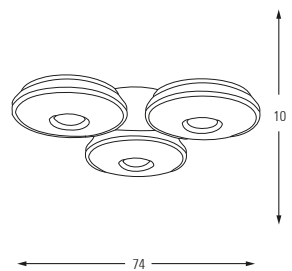

5513

LED	Watt	LUMEN	K	Color
Samsung	15w	1575	4000	Gray

Metal Base + Acrylic Shade

LED	Watt	LUMEN	K	Color
Samsung	20w	2100	4000	Gray

Metal Base + Acrylic Shade

LED	Watt	LUMEN	K	Color
Samsung	25w	2625	4000	Gray

Metal Base + Acrylic Shade

LED	Watt	LUMEN	K	Color
Samsung	45w	4725	4000	Gray

Metal Base + Acrylic Shade