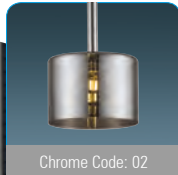

Metal Base + Acrylic Shade

5622-1A

LED	Watt	LUMEN	K	Color
Samsung	5w	525	4000	Chrome Yellow

Metal Base + Acrylic Shade

4721

4721-12A

G-4	Watt	LUMEN	K	Color
x12	240w	-	-	Chrome Honey Mixed

Metal Base + Glass Shade