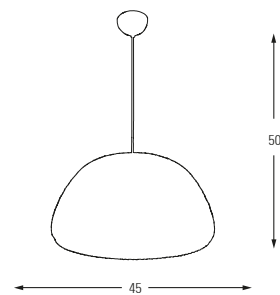

E27 Watt LUMEN K Color

x1 Energy Saving 24w - - Oak

Metal Base + Wood Shade