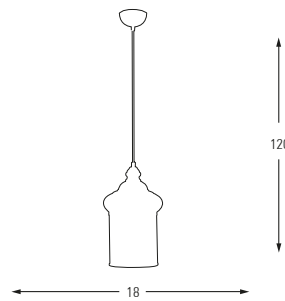

4467

Yellow Code: 03

Black Code: 19

E27	Watt	LUMEN	K	Color
x1	40	-	-	Black

Metal Base

E27	Watt	LUMEN	K	Color
x3	40	-	-	Black

Metal Base

E27	Watt	LUMEN	K	Color
x1	40	-	-	Yellow

Metal Base

E27	Watt	LUMEN	K	Color
x3	40	-	-	Yellow

Metal Base