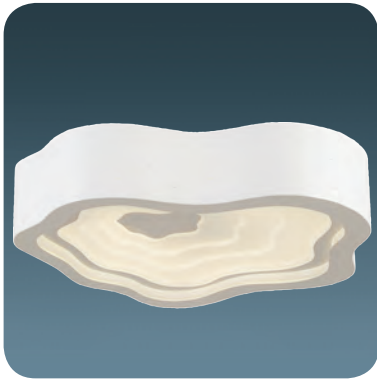

6357

6357-2

LED	Watt	LUMEN	K	Color
Samsung	34w	3570	4000	White

Metal Base + Acrylic Shade