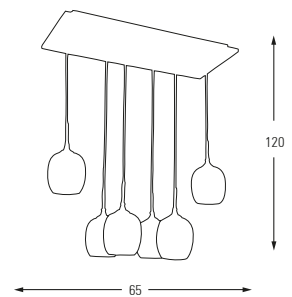

Metal Base + Opal Glass

5259-6

E14	Watt	LUMEN	K	Color
x6	40w	-	-	White-Gray Orange

Metal Base + Opal Glass

5259-6AS

E14	Watt	LUMEN	K	Color
x6	40w	-	-	White-Gray Orange

Metal Base + Opal Glass

**5259-4A**