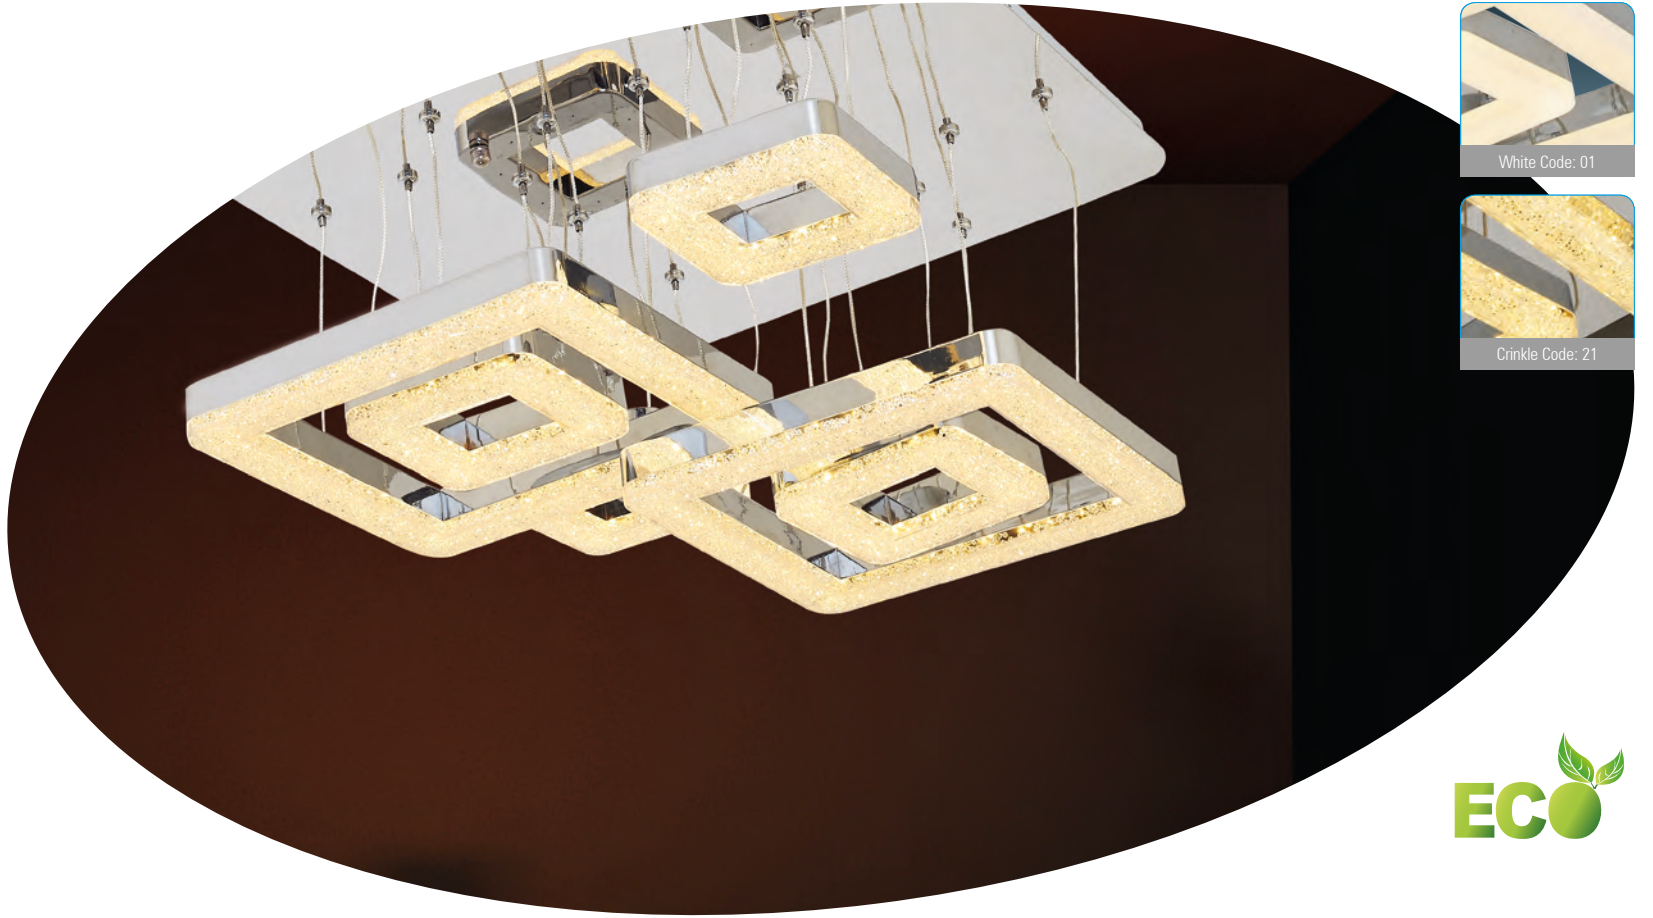

5633-4A

LED	Watt	LUMEN	K	Color
Samsung	64w	6720	3000	White Crinkle

Metal Base + Acrylic Shade