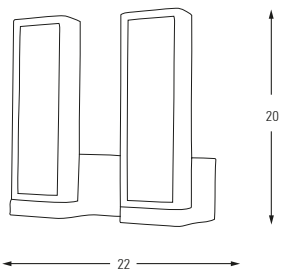

LED	Watt	LUMEN	K	Color
Samsung	19w	1995	4000	Wood
Metal Base + Acrylic Shade				

LED	Watt	LUMEN	K	Color
Samsung	29w	3045	4000	Wood
Metal Base + Acrylic Shade				

LED	Watt	LUMEN	K	Color
Samsung	10w	1050	4000	White
Metal Base + Acrylic Shade				

LED	Watt	LUMEN	K	Color
Samsung	16w	1600	3000	Chrome
Metal Base + Crystal Shade				

LED	Watt	LUMEN	K	Color
Samsung	8w	800	3000	Chrome
Metal Base + Crystal Shade				

LED	Watt	LUMEN	K	Color	Touch
Samsung	4w	360	3000	Chrome	Touch
Metal Base + Acrylic Shade					

LED	Watt	LUMEN	K	Color	Touch
Samsung	4w	360	3000	Chrome	Touch
Metal Base + Acrylic Shade