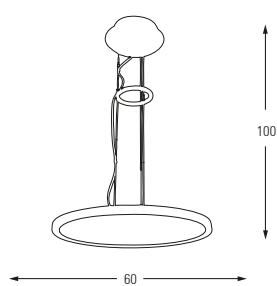

3801

LED	Watt	LUMEN	K	Color
Samsung	40w	3600	4000	White

Metal Base + Acrylic Shade

LED	Watt	LUMEN	K	Color
Samsung	50w	4500	4000	White

Metal Base + Acrylic Shade

LED	Watt	LUMEN	K	Color
Samsung	40w	3600	4000	White

Metal Base + Acrylic Shade

LED	Watt	LUMEN	K	Color
Samsung	50w	4500	4000	White

Metal Base + Acrylic Shade