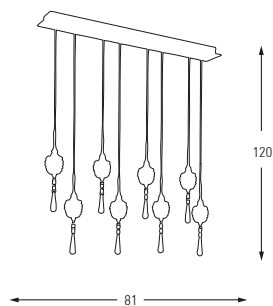

LED	Watt	LUMEN	K	Color
Samsung	24w	2520	4000	Chrome

Metal Base + Glass Shade