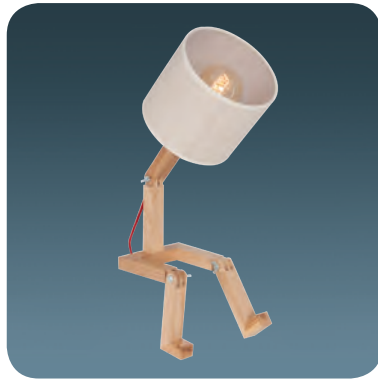

E27	Watt	LUMEN	K	Color

x1 Energy Saving 24w - - Oak

Wood Base

6316-9