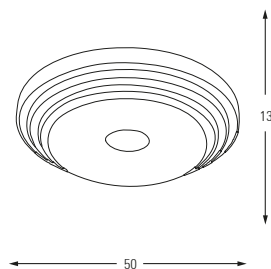

**5518-1**

LED	Watt	LUMEN	K	Color
Samsung	20w	2100	4000	White

Metal Base + Acrylic Shade

**5518-2**

LED	Watt	LUMEN	K	Color
Samsung	25w	2625	4000	White

Metal Base + Acrylic Shade

4405

4405-1