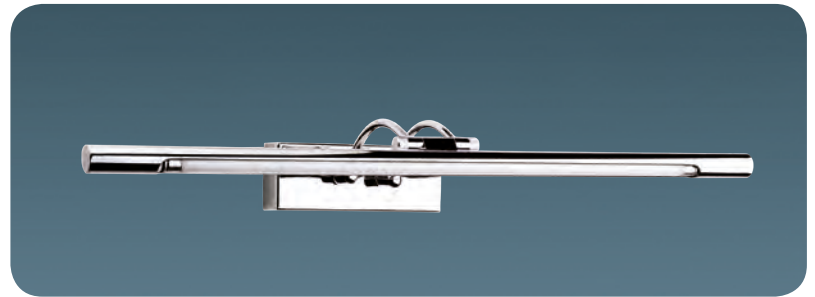

5130-1

T4	Watt	LUMEN	K	Color
x1	8w	720	4200	Chrome Matchchrome

Metal Base

5130-2

T4	Watt	LUMEN	K	Color
x1	12w	1080	4200	Chrome Matchchrome

Metal Base