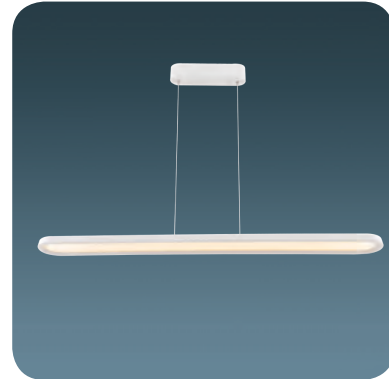

5614-2A

LED	Watt	LUMEN	K	Color
Samsung	55w	5770	3500	White

Metal Base + Acrylic Shade