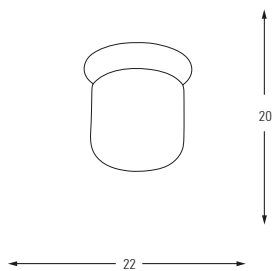

5007-3

E27	Watt	LUMEN	K	Color
x3	40w	-	-	Black

Wood Base + Opal Glass