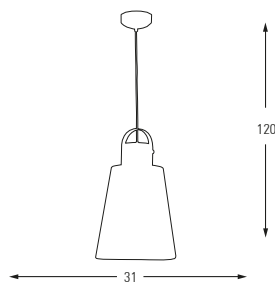

LED	Watt	LUMEN	K	Color
Samsung	15w	1575	4000	White-Orange Pink-Black-Purple

Metal Base

6515-3A