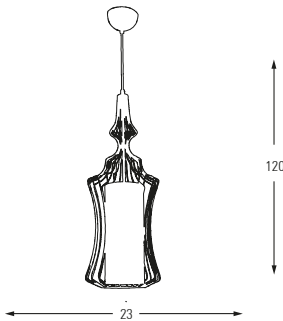

x1 1x24 Energy Saving - - Black

Metal Base + PVC Shade

**6546-1A**

E27 Watt LUMEN K Color

x1 1x24 Energy Saving - - Black

Metal Base + PVC Shade

**6547-1A**

E27 Watt LUMEN K Color