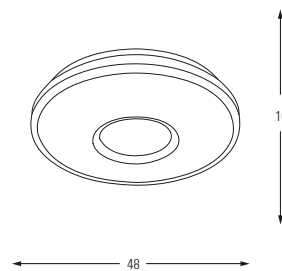

5513

LED	Watt	LUMEN	K	Color
Samsung	15w	1575	4000	Gray

Metal Base + Acrylic Shade

LED	Watt	LUMEN	K	Color
Samsung	20w	2100	4000	Gray

Metal Base + Acrylic Shade

LED	Watt	LUMEN	K	Color
Samsung	25w	2625	4000	Gray

Metal Base + Acrylic Shade

LED	Watt	LUMEN	K	Color
Samsung	45w	4725	4000	Gray

Metal Base + Acrylic Shade