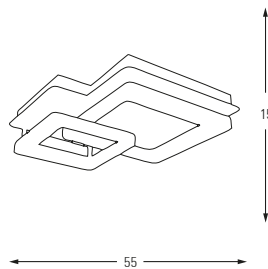

5610

LED	Watt	LUMEN	K	Color
Samsung	62w	6200	3800	White

Metal Base + Acrylic Shade

LED	Watt	LUMEN	K	Color
Samsung	53w	5300	3800	White

Metal Base + Acrylic Shade

LED	Watt	LUMEN	K	Color
Samsung	86w	8600	3800	White

Metal Base + Acrylic Shade