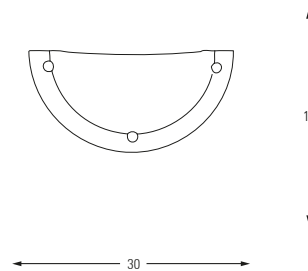

1803

E27	Watt	LUMEN	K	Color
x1	40w	-	-	Wenge
Metal + Wood Base + Glass				

E27	Watt	LUMEN	K	Color
x1	40w	-	-	Wenge
Metal + Wood Base + Glass