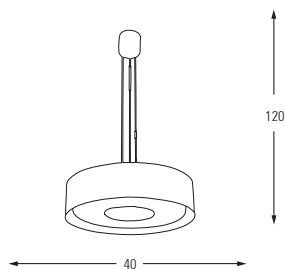

Metal Base + Acrylic Shade

3970

**3970-1**

LED	Watt	LUMEN	K	Color
Samsung	15w	1575	4000	Yellow Red

Metal Base + Acrylic Shade

**3970-2**

LED	Watt	LUMEN	K	Color
Samsung	20w	2100	4000	Yellow Red

Metal Base + Acrylic Shade