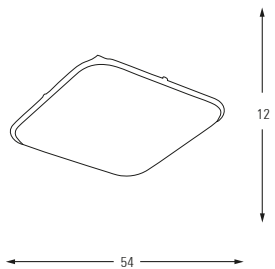

5545

LED	Watt	LUMEN	K	Color
Samsung	16w	1680	4000	White

Metal Base + Acrylic Shade

LED	Watt	LUMEN	K	Color
Samsung	36w	3780	4000	White

Metal Base + Acrylic Shade

LED	Watt	LUMEN	K	Color
Samsung	54w	5670	4000	White

Metal Base + Acrylic Shade