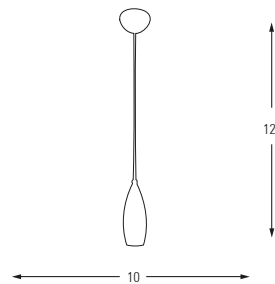

LED	Watt	LUMEN	K	Color
Samsung	5w	520	4000	Chrome

Metal Base + Acrylic Shade

5367

LED	Watt	LUMEN	K	Color
Samsung	5w	520	4000	Chrome

Metal Base + Acrylic Shade