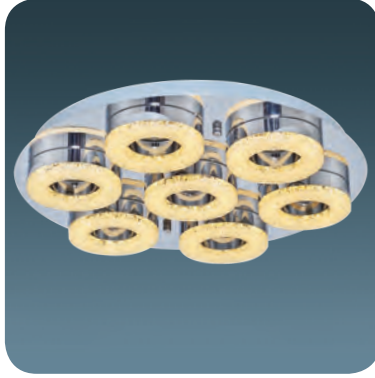

LED	Watt	LUMEN	K	Color
Samsung	18w	1890	3000	White Crinkle

Metal Base + Acrylic Shade

5630-7