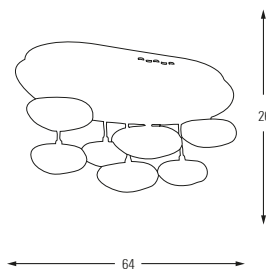

LED	Watt	LUMEN	K	Color
Samsung	70w	7350	4000	White

Metal Base + Acrylic Shade

LED	Watt	LUMEN	K	Color
Samsung	49w	5110	4000	White

Metal Base + Acrylic Shade

LED	Watt	LUMEN	K	Color
Samsung	7w	735	4000	White

Metal Base + Acrylic Shade

LED	Watt	LUMEN	K	Color
Samsung	5w	735	4000	White

Metal Base + Acrylic Shade