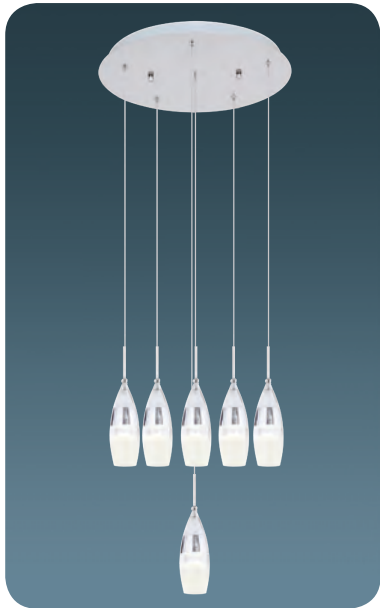

Metal Base + Acrylic Shade

**5367**

LED	Watt	LUMEN	K	Color
Samsung	5w	520	4000	Chrome

Metal Base + Acrylic Shade

**5367-10A**

LED	Watt	LUMEN	K	Color
Samsung	50w	5250	4000	Chrome

Metal Base + Acrylic Shade

**5367-6A**