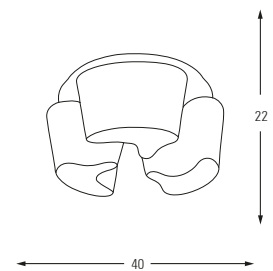

6324

E27	Watt	LUMEN	K	Color
x5	40w	-	-	Chrome

Metal Base + Opal Glass

E27	Watt	LUMEN	K	Color
x3	40w	-	-	Chrome

Metal Base + Opal Glass