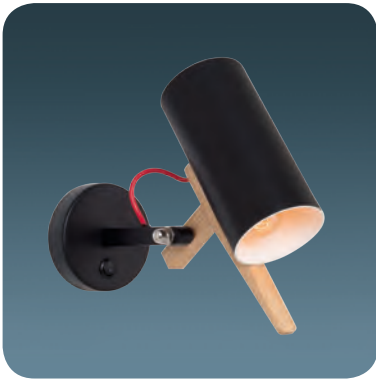

6511

6511

E27	Watt	LUMEN	K	Color	On/Off Button
x1	40w	-	-	White Black	On/Off Button

Metal Base + Wood Shade

E27	Watt	LUMEN	K	Color	On/Off Button
x1	40w	-	-	White Black	On/Off Button

Metal Base + Wood Shade

E27	Watt	LUMEN	K	Color	On/Off Button
x1	40w	-	-	White Black	On/Off Button

Metal Base + Wood Shade