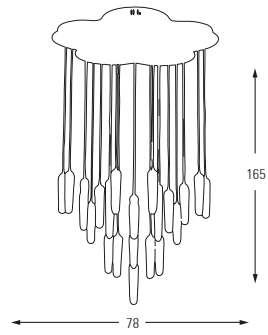

**5360Y-26A**

LED	Watt	LUMEN	K	Color
-----	------	-------	---	-------

Samsung 78w 8190 4000 White

Metal Base + Acrylic Shade

**5360Y-21A**

LED	Watt	LUMEN	K	Color
-----	------	-------	---	-------

Samsung 63w 6610 4000 White