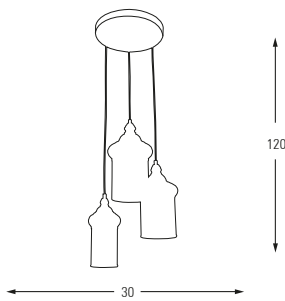

4467

Yellow Code: 03

Black Code: 19

E27	Watt	LUMEN	K	Color
x1	40	-	-	Black

Metal Base

E27	Watt	LUMEN	K	Color
x3	40	-	-	Black

Metal Base

E27	Watt	LUMEN	K	Color
x1	40	-	-	Yellow

Metal Base

E27	Watt	LUMEN	K	Color
x3	40	-	-	Yellow

Metal Base