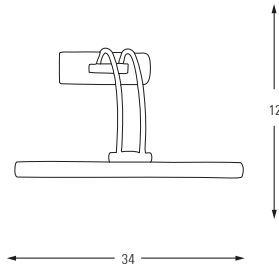

1002,18

LED	Watt	LUMEN	K	Color
Samsung	4w	360	3000	Matchrome

Metal Base