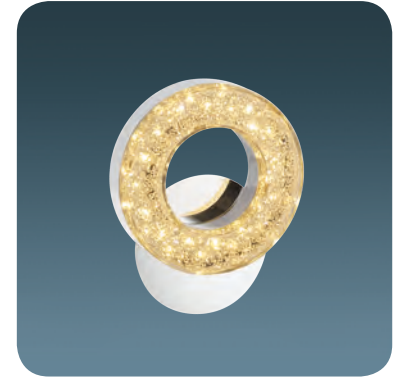

**5630-1**

LED	Watt	LUMEN	K	Color
Samsung	12w	1260	3000	White Crinkle

Metal Base + Acrylic Shade

**5630APL-B**

LED	Watt	LUMEN	K	Color
Samsung	12w	1260	3000	White Crinkle

Metal Base + Acrylic Shade

**5630APL-K**