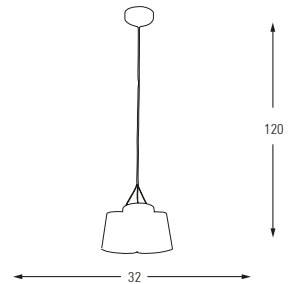

LED	Watt	LUMEN	K	Color
Samsung	37w	3885	4000	White-Orange Pink-Black-Purple

Metal Base