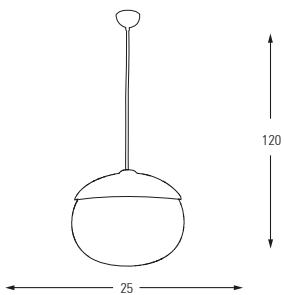

**6503-1A**

E27	Watt	LUMEN	K	Color
x1	40w	-	-	Oak

Metal Base + Opal Glass

**6504-1A**

E27	Watt	LUMEN	K	Color
x1	40	-	-	Oak

Metal Base + Opal Glass

**6489-1**

E27	Watt	LUMEN	K	Color
x6	40w	-	-	Oak