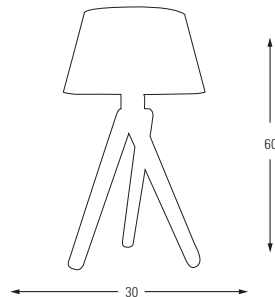

E27 Watt LUMEN K Color

x1 Energy Saving 24w - - Oak

Wood Base + PVC Shade

6319ML