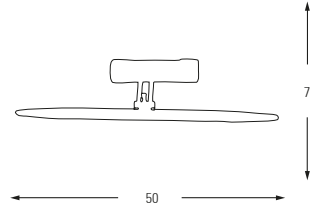

5133-2

T4	Watt	LUMEN	K	Color
x1	12w	1080	4200	Metal

Metal Base