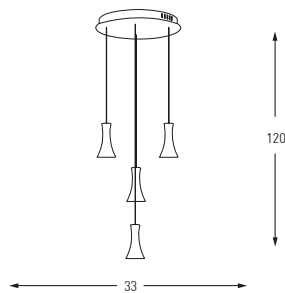

Metal Base + Glass Shade

**4019-6A**

LED	Watt	LUMEN	K	Color
Samsung	48w	5040	4000	Yellow Gray

Metal Base + Glass Shade

**4019-4A**

LED	Watt	LUMEN	K	Color
Samsung	32w	3360	4000	Yellow Gray

Metal Base + Glass Shade