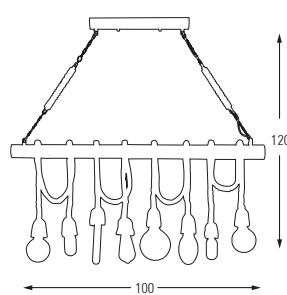

E27	Watt	LUMEN	K	Color
x8	40w	-	-	Oak

Metal Base + Wood Shade

6499