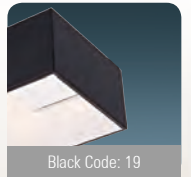

5656

5656-1

LED	Watt	LUMEN	K	Color
Samsung	15w	1575	4000	White Black

Metal Base + Acrylic Shade