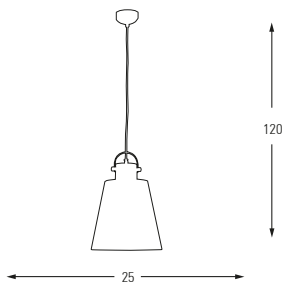

LED	Watt	LUMEN	K	Color
Samsung	5w	525	4000	White-Orange Pink-Black-Purple

Metal Base

6515-2A