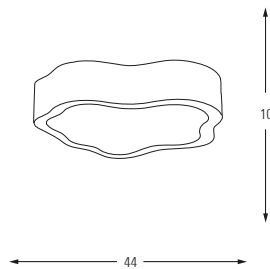

6357-3

LED	Watt	LUMEN	K	Color
Samsung	40w	4200	4000	White

Metal Base + Acrylic Shade