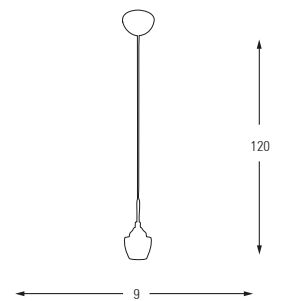

**5361**

LED	Watt	LUMEN	K	Color
Samsung	4w	420	4000	Chrome

Metal Base + Acrylic Shade

**5361-1A**

LED	Watt	LUMEN	K	Color
Samsung	4w	420	4000	Chrome

Metal Base + Acrylic Shade

**5361-11A**

LED	Watt	LUMEN	K	Color
Samsung	44w	4620	4000	Chrome