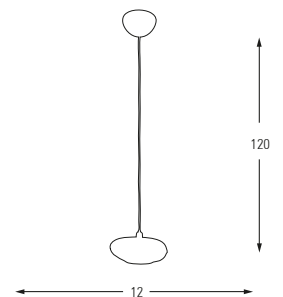

LED	Watt	LUMEN	K	Color
Samsung	70w	7350	4000	White

Metal Base + Acrylic Shade

LED	Watt	LUMEN	K	Color
Samsung	49w	5110	4000	White

Metal Base + Acrylic Shade

LED	Watt	LUMEN	K	Color
Samsung	7w	735	4000	White

Metal Base + Acrylic Shade

LED	Watt	LUMEN	K	Color
Samsung	5w	735	4000	White

Metal Base + Acrylic Shade