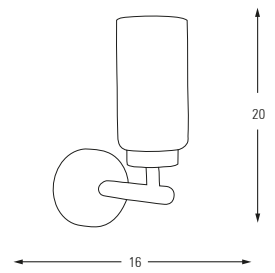

2450-2B

E14	Watt	LUMEN	K	Color
x2	40w	-	-	Chrome

Metal Base + Opal Glass