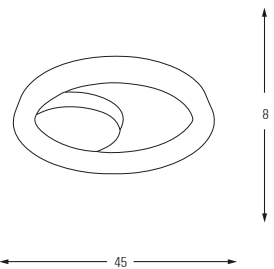

5611

LED	Watt	LUMEN	K	Color
Samsung	30w	3000	3800	White

Metal Base + Acrylic Shade

LED	Watt	LUMEN	K	Color
Samsung	102w	10200	3800	White

Metal Base + Acrylic Shade

LED	Watt	LUMEN	K	Color
Samsung	30w	3000	3800	White

Metal Base + Acrylic Shade

LED	Watt	LUMEN	K	Color
Samsung	102w	10200	3800	White

Metal Base + Acrylic Shade