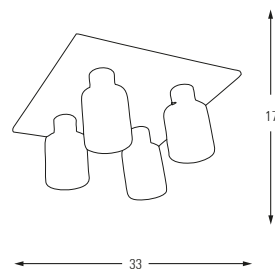

Wood Base + Opal Glass

**5005-7**

E14	Watt	LUMEN	K	Color
x5	40w	-	-	White Wenge

Wood Base + Opal Glass

**5005K-4**

E14	Watt	LUMEN	K	Color
x4	40w	-	-	White Wenge

Wood Base + Opal Glass

**5005K-1**