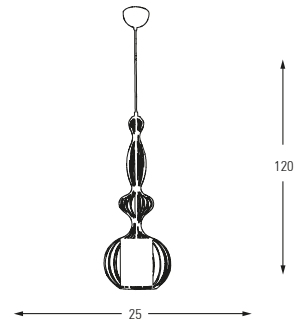

x1 1x24 Energy Saving - - Black

Metal Base + PVC Shade

**6548-1A**

E27 Watt LUMEN K Color

x1 1x24 Energy Saving - - Black

Metal Base + PVC Shade

**4465-2**

E27	Watt	LUMEN	K	Color
x1	40	-	-	Black