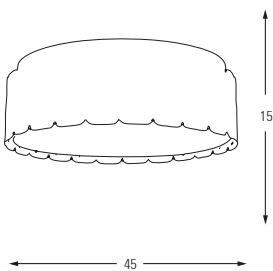

6033

E27	Watt	LUMEN	K	Color
x1	40w	-	-	White

Metal Base