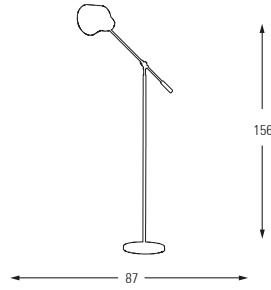

6515-L

LED	Watt	LUMEN	K	Color
Samsung	5w	525	4000	White-Orange Pink-Black-Purple

Metal Base