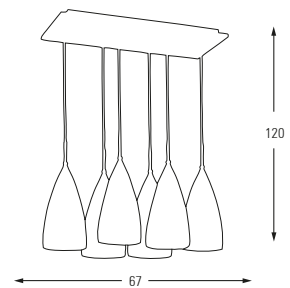

E14	Watt	LUMEN	K	Color
x6	40w	-	-	White Brown

Metal Base + Opal Glass