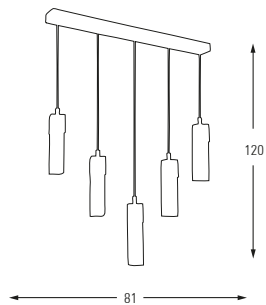

6110-5AS

LED Watt LUMEN K Color

Samsung 25w 2620 4000 Chrome

Metal Base + Crystal Shade