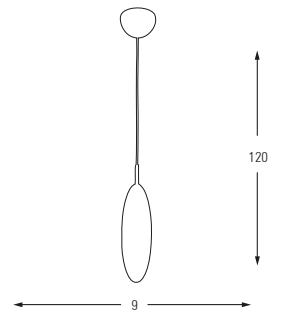

LED	Watt	LUMEN	K	Color
Samsung	5w	520	4000	White

Metal Base + Acrylic Shade