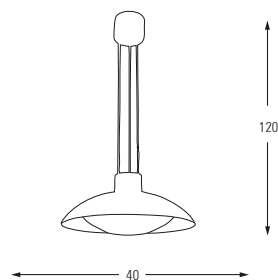

LED	Watt	LUMEN	K	Color
Samsung	20w	2100	4000	Yellow Red

Metal Base + Acrylic Shade

5267

5267-1

LED	Watt	LUMEN	K	Color
Samsung	20w	2100	4000	Yellow Red

Metal Base + Acrylic Shade

5267-2

LED	Watt	LUMEN	K	Color
Samsung	30w	3150	4000	Yellow Red