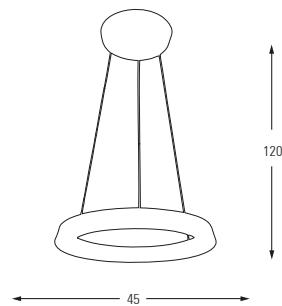

5611

LED	Watt	LUMEN	K	Color
Samsung	30w	3000	3800	White

Metal Base + Acrylic Shade

LED	Watt	LUMEN	K	Color
Samsung	102w	10200	3800	White

Metal Base + Acrylic Shade

LED	Watt	LUMEN	K	Color
Samsung	30w	3000	3800	White

Metal Base + Acrylic Shade

LED	Watt	LUMEN	K	Color
Samsung	102w	10200	3800	White

Metal Base + Acrylic Shade