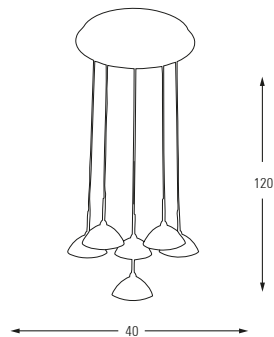

**5363-6AS**

LED	Watt	LUMEN	K	Color
Samsung	30w	3150	4000	Chrome

Metal Base + Acrylic Shade

**5363-6A**

LED	Watt	LUMEN	K	Color
Samsung	30w	3150	4000	Chrome

Metal Base + Acrylic Shade

5351

5351-10