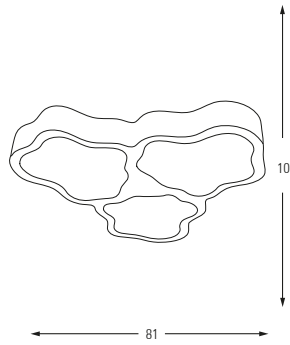

LED Watt LUMEN K Color

Samsung 60w 6300 4000 White

Metal Base + Acrylic Shade