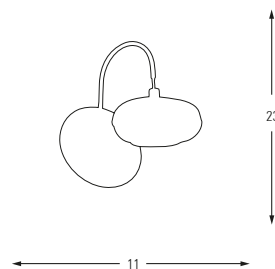

LED	Watt	LUMEN	K	Color
Samsung	70w	7350	4000	White

Metal Base + Acrylic Shade

LED	Watt	LUMEN	K	Color
Samsung	49w	5110	4000	White

Metal Base + Acrylic Shade

LED	Watt	LUMEN	K	Color
Samsung	7w	735	4000	White

Metal Base + Acrylic Shade

LED	Watt	LUMEN	K	Color
Samsung	5w	735	4000	White

Metal Base + Acrylic Shade