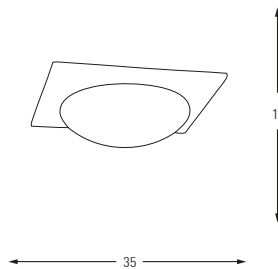

5085-1

E27	Watt	LUMEN	K	Color
x1	40w	-	-	Wenge

Metal + Wood Base + Opal Glass