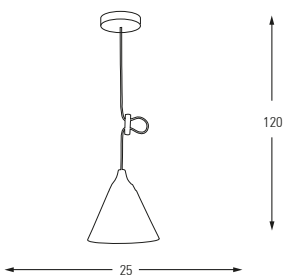

Metal Base

**6527-1A,01**

E27	Watt	LUMEN	K	Color
x1	40w	-	-	White

Metal Base

**6520C-1A**

E27	Watt	LUMEN	K	Color
x1	40	-	-	White Yellow Gray

Metal Base + Wood Shade

**6520A-1A**