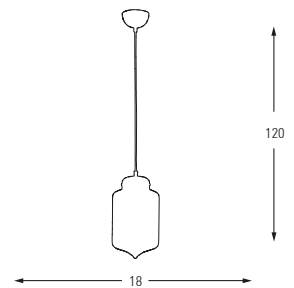

E27	Watt	LUMEN	K	Color
x1	40	-	-	Amber

Metal Base + Glass