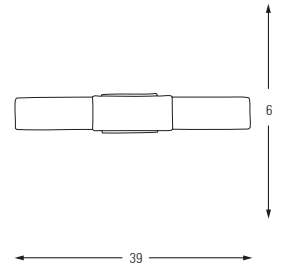

E27	Watt	LUMEN	K	Color
x1	40w	-	-	Matchchrome
Metal Base + Opal Glass				

E27	Watt	LUMEN	K	Color
x1	40w	-	-	Matchchrome
Metal Base + Opal Glass				

E14	Watt	LUMEN	K	Color
x1	40w	-	-	Chrome
Metal Base + Opal Glass				

E14	Watt	LUMEN	K	Color
x2	40w	-	-	Chrome
Metal Base + Opal Glass				

6165

E14	Watt	LUMEN	K	Color
x1	40w	-	-	Chrome
Metal Base + Opal Glass				

E14	Watt	LUMEN	K	Color
x2	40w	-	-	Chrome
Metal Base + Opal Glass				

E14	Watt	LUMEN	K	Color
x2	40w	-	-	Chrome
Metal Base + Opal Glass				

E27	Watt	LUMEN	K	Color
x1	40w	-	-	Chrome
Metal Base + Opal Glass