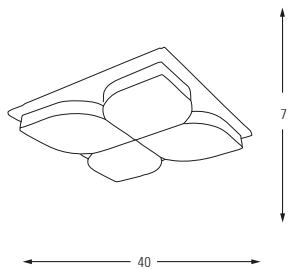

5660

LED	Watt	LUMEN	K	Color
Samsung	14w	1400	3200	Chrome

Metal Base + Acrylic Shade

LED	Watt	LUMEN	K	Color
Samsung	36w	3600	3200	Chrome

Metal Base + Acrylic Shade

LED	Watt	LUMEN	K	Color
Samsung	56w	5600	3200	Chrome

Metal Base + Acrylic Shade