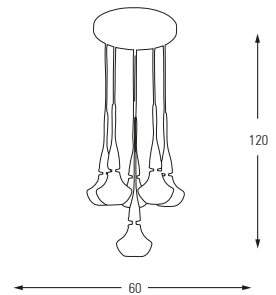

E14	Watt	LUMEN	K	Color
x6	40w	-	-	White

Metal Base + Opal Glass