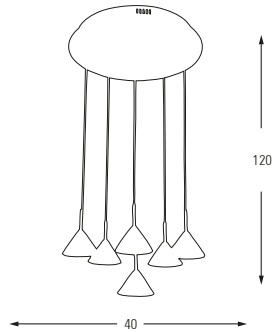

Metal Base + Acrylic Shade

**5356-10A**

LED	Watt	LUMEN	K	Color
Samsung	30w	3150	4000	White

Metal Base + Acrylic Shade

**5356-6A**

LED	Watt	LUMEN	K	Color
Samsung	18w	1890	4000	White

Metal Base + Acrylic Shade