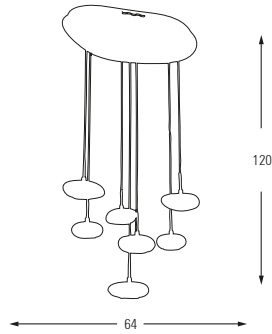

LED	Watt	LUMEN	K	Color
Samsung	49w	5140	4000	White

Metal Base + Acrylic Shade

5368-5AS