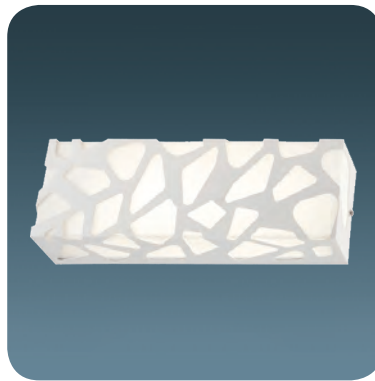

3723-2

LED	Watt	LUMEN	K	Color
Samsung	12w	1260	4000	White

Metal Base + Acrylic Shade