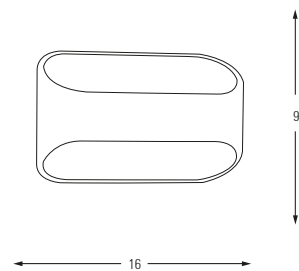

LED	Watt	LUMEN	K	Color
Samsung	3w	310	4000	Yellow

Metal Base

LED	Watt	LUMEN	K	Color
Samsung	3w	310	4000	Black

Metal Base

LED	Watt	LUMEN	K	Color
Samsung	3w	310	4000	White

Metal Base