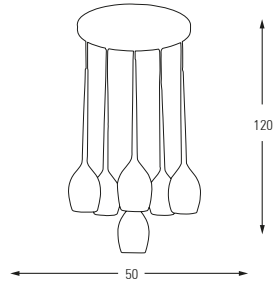

5256-6A

E14	Watt	LUMEN	K	Color
x6	40w	-	-	White Orange

Metal Base + Opal Glass