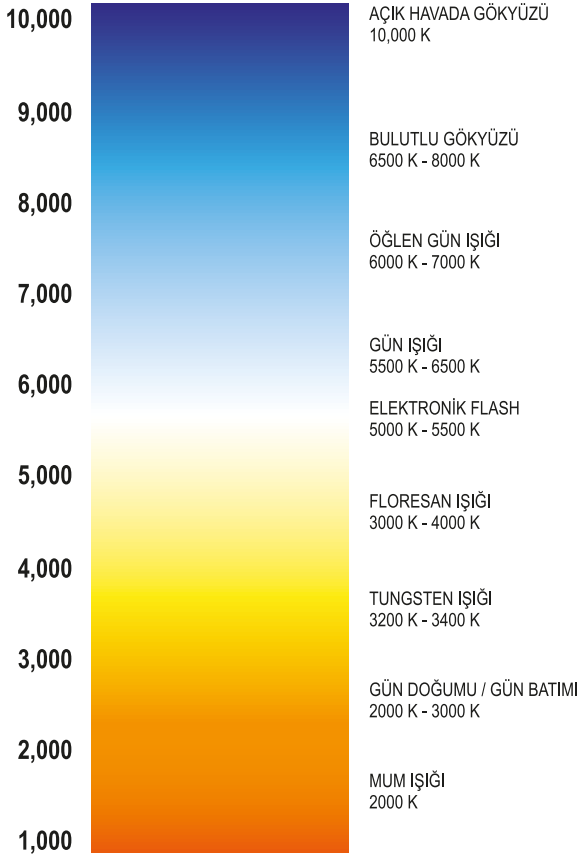

**6315-11**

LED	Watt	LUMEN	K	Color
	10w	900	5000	White

Alarm - RGB Key - Touch Button - Dimmer

**6315-12**

LED	Watt	LUMEN	K	Color
	10w	900	5000	White

Alarm - Digital O'clock  
Touch Button - Dimmer