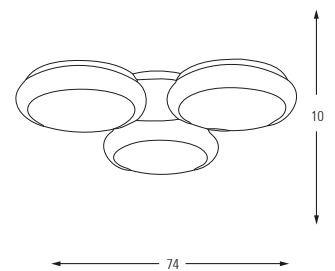

Metal Base + Acrylic Shade

5514-2

LED	Watt	LUMEN	K	Color
Samsung	20w	2100	4000	White

Metal Base + Acrylic Shade

5514

LED	Watt	LUMEN	K	Color
Samsung	45w	4725	4000	White

Metal Base + Acrylic Shade

5541