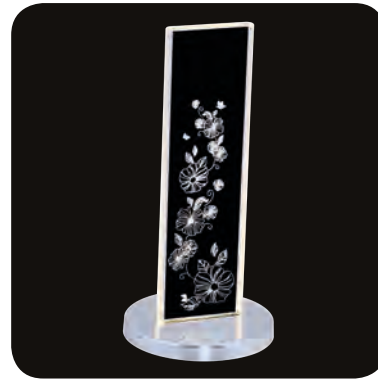

5436 A

LED	Watt	LUMEN	K	Color	Touch
Samsung	4w	360	3000	Chrome	Touch
Metal Base + Acrylic Shade