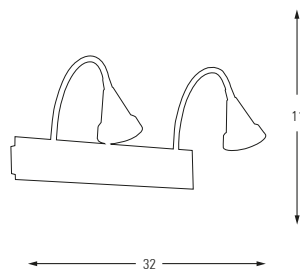

Metal Base + Acrylic Shade

**2603**

LED	Watt	LUMEN	K	Color	On/Off Button
Samsung	3w	250	3800	White	On/Off Button

Metal Base

**2604,03**

LED	Watt	LUMEN	K	Color
Samsung	3w	310	4000	Yellow

Metal Base

**2604,19**