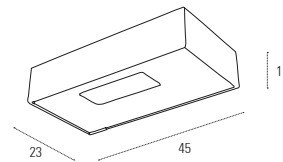

LED	Watt	LUMEN	K	Color
Samsung	15w	1575	4000	White Black

Metal Base + Acrylic Shade

5656-4

LED	Watt	LUMEN	K	Color
Samsung	15w	1575	4000	White Black

Metal Base + Acrylic Shade

*Freestyle Design*

5567

**5567-3**