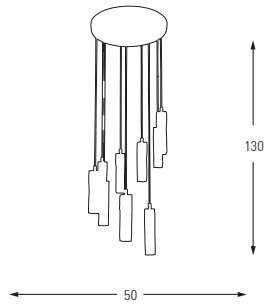

6110-9A

LED Watt LUMEN K Color

Samsung 45w 4720 4000 Chrome

Metal Base + Crystal Shade