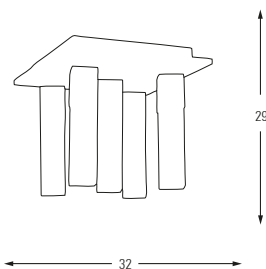

LED Watt LUMEN K Color

Samsung 5w 520 4000 Chrome

Metal Base + Crystal Shade

6110

LED Watt LUMEN K Color

Samsung 5w 520 4000 Chrome

Metal Base + Crystal Shade

**6110-9A**