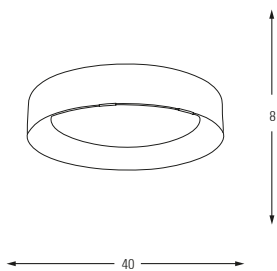

LED	Watt	LUMEN	K	Color
Samsung	20w	2100	4000	Yellow Red

Metal Base + Acrylic Shade

3804-2