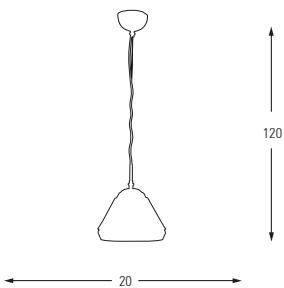

E27	Watt	LUMEN	K	Color
x1	40	-	-	Black

Metal Base + Glass Shade

4468-2