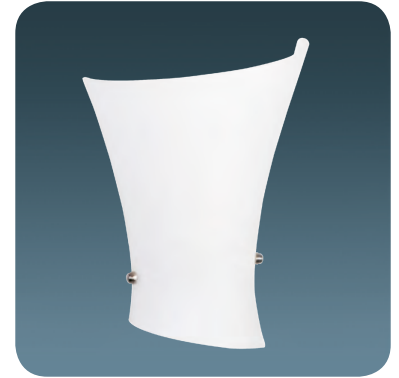

5057,06

G9	Watt	LUMEN	K	Color
x2	40w	-	-	Red

Metal Base + Opal Glass

5057,19

G9	Watt	LUMEN	K	Color
x2	40w	-	-	Black

Metal Base + Opal Glass

5069,01

E14	Watt	LUMEN	K	Color
x1	40w	-	-	White