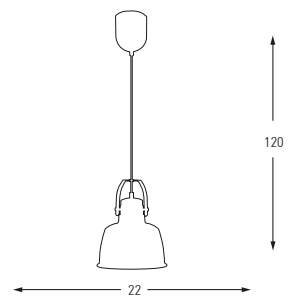

E27	Watt	LUMEN	K	Color
x1	40	-	-	White

Metal Base