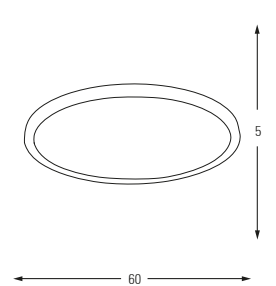

3801

LED	Watt	LUMEN	K	Color
Samsung	40w	3600	4000	White

Metal Base + Acrylic Shade

LED	Watt	LUMEN	K	Color
Samsung	50w	4500	4000	White

Metal Base + Acrylic Shade

LED	Watt	LUMEN	K	Color
Samsung	40w	3600	4000	White

Metal Base + Acrylic Shade

LED	Watt	LUMEN	K	Color
Samsung	50w	4500	4000	White

Metal Base + Acrylic Shade