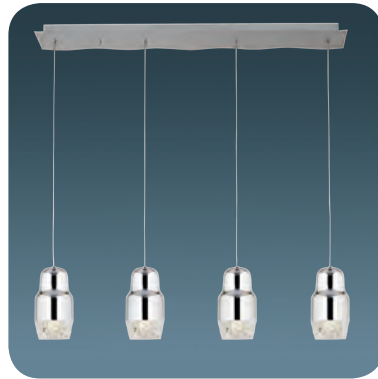

LED	Watt	LUMEN	K	Color
Samsung	30w	3150	4000	Chrome Yellow

Metal Base + Acrylic Shade

5622-4AS