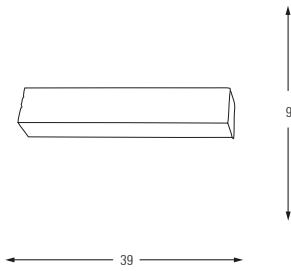

3720-2

LED	Watt	LUMEN	K	Color
Samsung	12w	1260	4000	White

Metal Base + Acrylic Shade