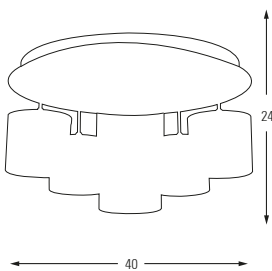

5369-6A

LED	Watt	LUMEN	K	Color
Samsung	3w	310	4000	Chrome

Metal Base + Acrylic Shade