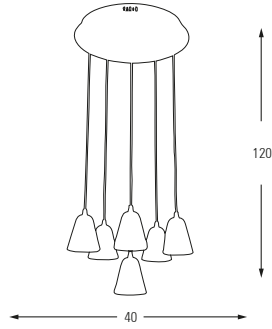

LED	Watt	LUMEN	K	Color
Samsung	30w	3150	4000	White

Metal Base + Acrylic Shade

5353-6AS