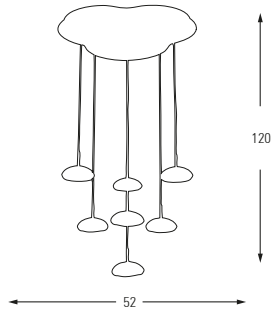

Metal Base + Acrylic Shade

**5366-11A**

LED	Watt	LUMEN	K	Color
Samsung	55w	5780	4000	White

Metal Base + Acrylic Shade

**5366-7A**

LED	Watt	LUMEN	K	Color
Samsung	35w	3670	4000	White

Metal Base + Acrylic Shade