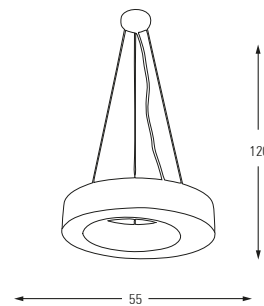

LED	Watt	LUMEN	K	Color
Samsung	24w	2520	4000	White

Metal Base + Acrylic Shade