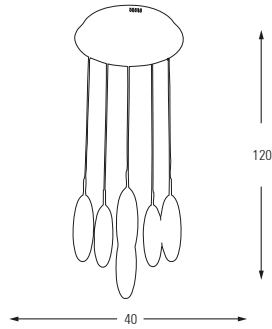

Metal Base + Acrylic Shade

**5355-10A**

LED	Watt	LUMEN	K	Color
Samsung	50w	5250	4000	White

Metal Base + Acrylic Shade

**5355-6A**

LED	Watt	LUMEN	K	Color
Samsung	30w	3150	4000	White

Metal Base + Acrylic Shade