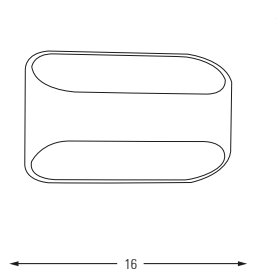

2604,01

LED	Watt	LUMEN	K	Color
Samsung	3w	310	4000	White

Metal Base