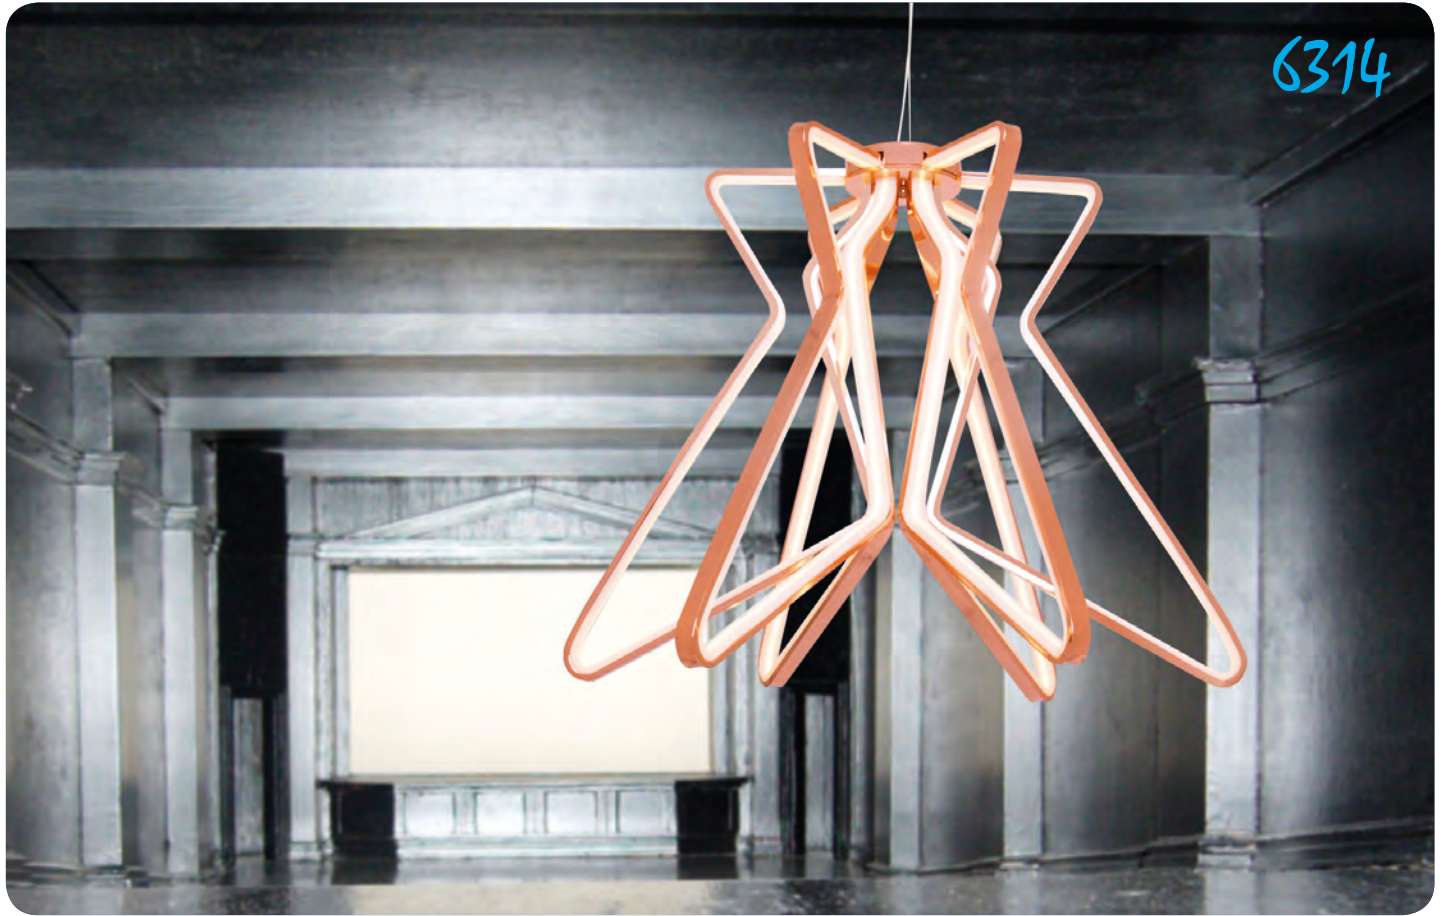

Metal Base + Acrylic Shade

**6313K**

LED	Watt	LUMEN	K	Color
Samsung	92w	9660	3000	Chrome Rose Gold

Metal Base + Acrylic Shade

**6313Y**

LED	Watt	LUMEN	K	Color
Samsung	78w	8190	3000	Chrome Rose Gold

Metal Base + Acrylic Shade