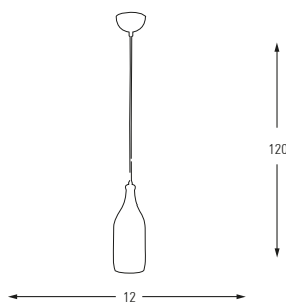

E27	Watt	LUMEN	K	Color
x1	40	-	-	Black

Metal Base

6521-2A