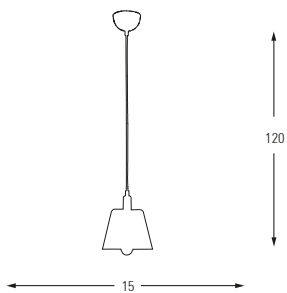

E27	Watt	LUMEN	K	Color
x1	40	-	-	Black Crinkle

Metal Base + Glass

E27	Watt	LUMEN	K	Color
x1	40	-	-	Black Crinkle

Metal Base + Glass

E27	Watt	LUMEN	K	Color
x1	40	-	-	Black Crinkle

Metal Base + Glass

E27	Watt	LUMEN	K	Color
x1	40	-	-	Black Crinkle

Metal Base + Glass