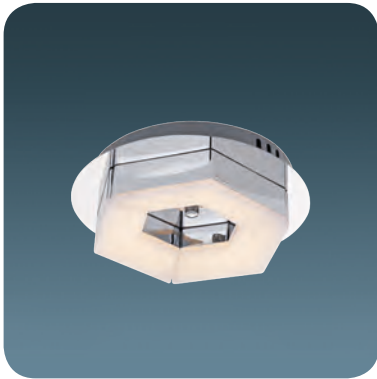

5659

5659-1

LED	Watt	LUMEN	K	Color
Samsung	12w	1200	3200	Chrome

Metal Base + Acrylic Shade