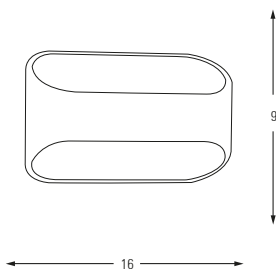

Metal Base + Acrylic Shade

**2603**

LED	Watt	LUMEN	K	Color	On/Off Button
Samsung	3w	250	3800	White	On/Off Button

Metal Base

**2604,03**

LED	Watt	LUMEN	K	Color
Samsung	3w	310	4000	Yellow

Metal Base

**2604,19**