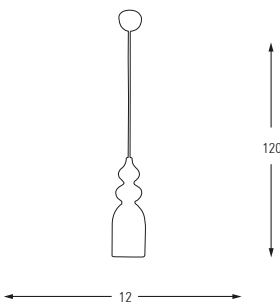

E27	Watt	LUMEN	K	Color
x1	40	-	-	Rose-Gold

Metal Base + Glass

4710-1A,02