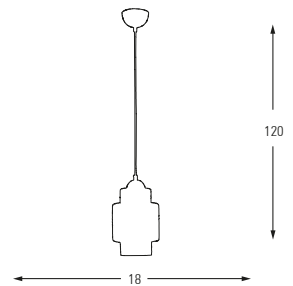

E27	Watt	LUMEN	K	Color
x1	40	-	-	Purple

Metal Base + Glass