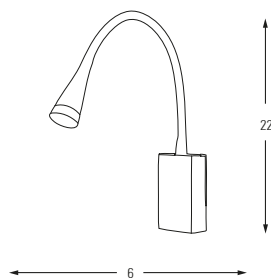

LED	Watt	LUMEN	K	Color	On/Off Button
Samsung	3w	300	3000	White	On/Off Button

Metal Base + Acrylic Shade

LED	Watt	LUMEN	K	Color	On/Off Button
Samsung	3w	300	3000	Black	On/Off Button

Metal Base + Acrylic Shade

LED	Watt	LUMEN	K	Color	On/Off Button
Samsung	4w	420	4000	Metal	On/Off Button

Metal Base + Acrylic Shade

LED	Watt	LUMEN	K	Color	On/Off Button
Samsung	3w	300	3000	Wood	On/Off Button

Metal Base + Wood Shade