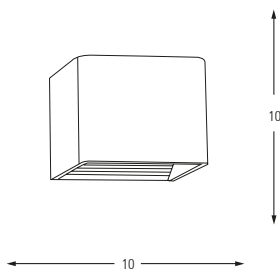

LED	Watt	LUMEN	K	Color
Samsung	3w	270	3000	Chrome

Metal Base

LED	Watt	LUMEN	K	Color
Samsung	3w	270	3000	Matchchrome

Metal Base

LED	Watt	LUMEN	K	Color
Samsung	3w	270	3000	Chrome

Metal Base

LED	Watt	LUMEN	K	Color
Samsung	3w	270	3000	Matchchrome

Metal Base

LED	Watt	LUMEN	K	Color
Samsung	3w	310	4000	Black White

Metal Base

LED	Watt	LUMEN	K	Color
Samsung	5w	525	4000	Black White

Metal Base

LED	Watt	LUMEN	K	Color
Samsung	3w	310	4000	White

Metal Base

LED	Watt	LUMEN	K	Color
Samsung	6w	630	4000	White

Metal Base