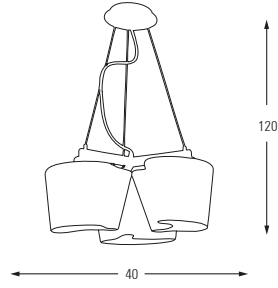

E27	Watt	LUMEN	K	Color
x3	40w	-	-	Chrome

Metal Base + Opal Glass

6324-6A