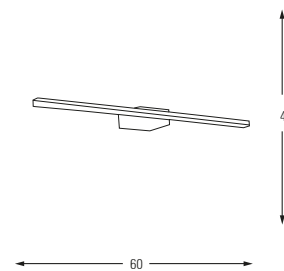

5121-1

LED	Watt	LUMEN	K	Color
Samsung	15w	1575	3000	Chrome Rose Gold

Metal Base + Acrylic Shade