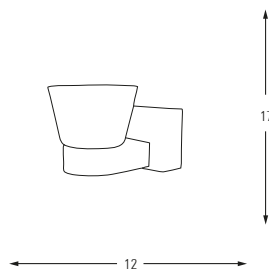

6112-2

Samsung 6w 620 4000 Chrome

Metal Base + Glass Shade