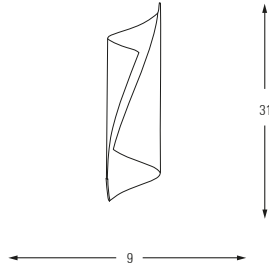

6212,02

G9	Watt	LUMEN	K	Color
x2	40w	-	-	Chrome
Metal Base