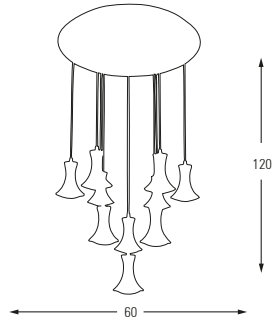

LED	Watt	LUMEN	K	Color
Samsung	50w	5250	4000	White

Metal Base + Acrylic Shade

5354-6A