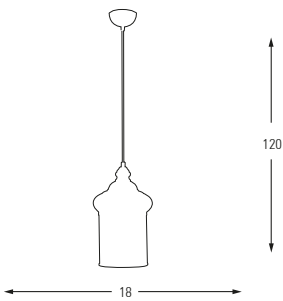

4467

Yellow Code: 03

Black Code: 19

E27	Watt	LUMEN	K	Color
x1	40	-	-	Black

Metal Base

E27	Watt	LUMEN	K	Color
x3	40	-	-	Black

Metal Base

E27	Watt	LUMEN	K	Color
x1	40	-	-	Yellow

Metal Base

E27	Watt	LUMEN	K	Color
x3	40	-	-	Yellow

Metal Base