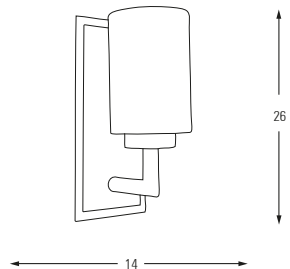

E27	Watt	LUMEN	K	Color
x1	40w	-	-	Chrome
Metal Base + Opal Glass