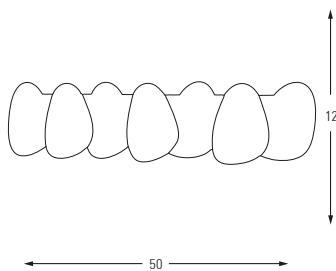

3730-3

LED	Watt	LUMEN	K	Color
Samsung	16w	1600	5000	White

Metal Base