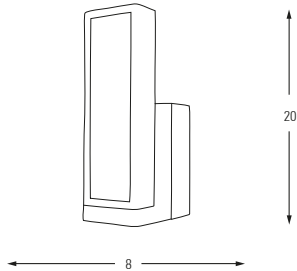

LED	Watt	LUMEN	K	Color
Samsung	19w	1995	4000	Wood
Metal Base + Acrylic Shade				

LED	Watt	LUMEN	K	Color
Samsung	29w	3045	4000	Wood
Metal Base + Acrylic Shade				

LED	Watt	LUMEN	K	Color
Samsung	10w	1050	4000	White
Metal Base + Acrylic Shade				

LED	Watt	LUMEN	K	Color
Samsung	16w	1600	3000	Chrome
Metal Base + Crystal Shade				

LED	Watt	LUMEN	K	Color
Samsung	8w	800	3000	Chrome
Metal Base + Crystal Shade				

LED	Watt	LUMEN	K	Color	Touch
Samsung	4w	360	3000	Chrome	Touch
Metal Base + Acrylic Shade					

LED	Watt	LUMEN	K	Color	Touch
Samsung	4w	360	3000	Chrome	Touch
Metal Base + Acrylic Shade