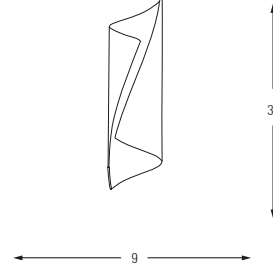

LED	Watt	LUMEN	K	Color
Samsung	10w	1050	4000	Black
Metal Base				

**6212,20**

G9	Watt	LUMEN	K	Color
x2	40w	-	-	Antique
Metal Base				

**6212,02**

G9	Watt	LUMEN	K	Color
x2	40w	-	-	Chrome
Metal Base				

**6219**