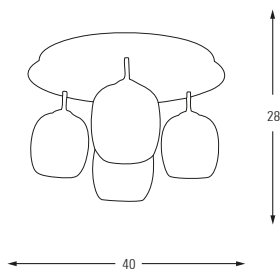

E14	Watt	LUMEN	K	Color
x4	40w	-	-	White-Gray Orange

Metal Base + Opal Glass

5259-6