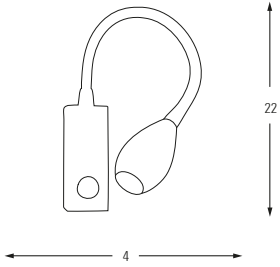

Metal Base + Wood Shade

**2108-1**

LED Watt LUMEN K Color On/Off Button  
Samsung 3w 310 4000 Chrome On/Off Button

Metal Base

**2108-2**

LED Watt LUMEN K Color On/Off Button  
Samsung 6w 630 4000 Chrome On/Off Button