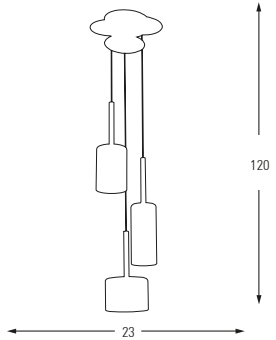

4721-3A

G-4	Watt	LUMEN	K	Color
x3	60w	-	-	Chrome Honey Mixed

Metal Base + Glass Shade