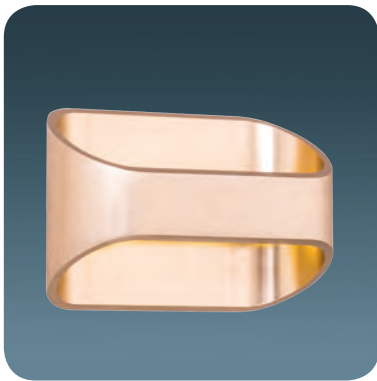

Metal Base + Acrylic Shade

**2603**

LED	Watt	LUMEN	K	Color	On/Off Button
Samsung	3w	250	3800	White	On/Off Button

Metal Base

**2604,03**

LED	Watt	LUMEN	K	Color
Samsung	3w	310	4000	Yellow

Metal Base

**2604,19**