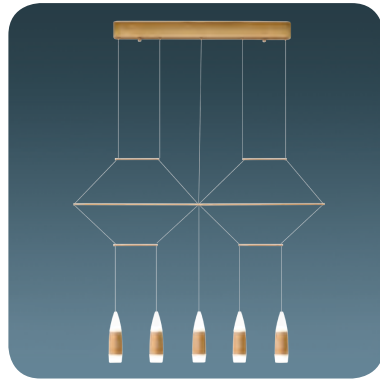

5371-1A

LED	Watt	LUMEN	K	Color
Samsung	8w	540	4000	Chrome Rose

Metal Base + Acrylic Shade

5370

**5370-1A**

LED	Watt	LUMEN	K	Color
Samsung	5w	525	4500	Rose Gold

Metal Base + Acrylic Shade

**5370-5A**