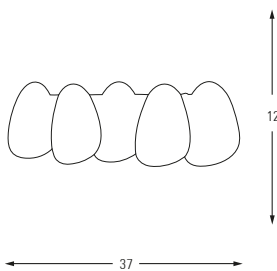

3730-2

LED	Watt	LUMEN	K	Color
Samsung	12w	1200	5000	White

Metal Base