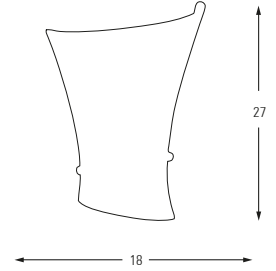

5072

E14	Watt	LUMEN	K	Color
x1	40w	-	-	Matchrome Chrome

Metal Base + Opal Glass