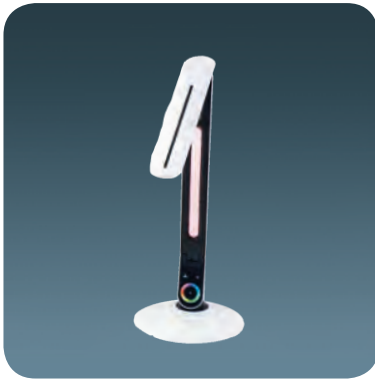

**6315-9**

LED	Watt	LUMEN	K	Color
	4w	360	5000	Silver Gold

USB Input Charge - Torch - Alarm  
Digital O'clock - Portable Phone Charge

**6315-10**

LED	Watt	LUMEN	K	Color
	5w	450	5000	White

RGB Key - Touch Button - Dimmer