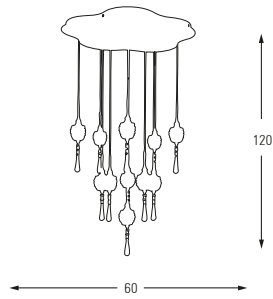

Metal Base + Glass Shade

**5365-11A**

LED	Watt	LUMEN	K	Color
Samsung	33w	3150	4000	Chrome

Metal Base + Glass Shade

**5365-7A**

LED	Watt	LUMEN	K	Color
Samsung	21w	2200	4000	Chrome

Metal Base + Glass Shade

**5365-8AS**