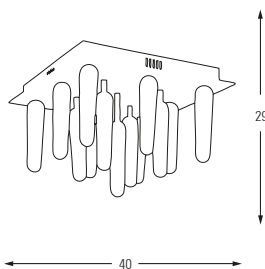

5360

Samsung 75w 7880 4000 White

Metal Base + Acrylic Shade

Samsung 39w 4090 4000 White

Metal Base + Acrylic Shade

Samsung 63w 6610 4000 White

Metal Base + Acrylic Shade

Samsung 48w 5040 4000 White

Metal Base + Acrylic Shade