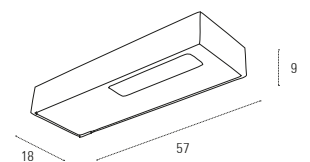

LED	Watt	LUMEN	K	Color
Samsung	15w	1575	4000	White Black

Metal Base + Acrylic Shade

5656-4

LED	Watt	LUMEN	K	Color
Samsung	15w	1575	4000	White Black

Metal Base + Acrylic Shade

*Freestyle Design*

5567

**5567-3**