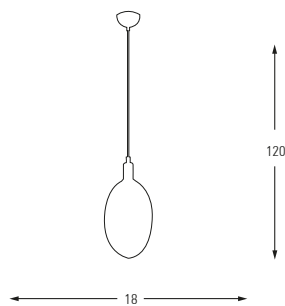

Honey Code: 22

**4708-1A**

E14	Watt	LUMEN	K	Color
x1	40w	-	-	Green-Honey Transparent

Metal Base + Glass

**4708-3AY**

E14	Watt	LUMEN	K	Color
x3	40w	-	-	Green-Honey Transparent

Metal Base + Glass

**4708-3AS**