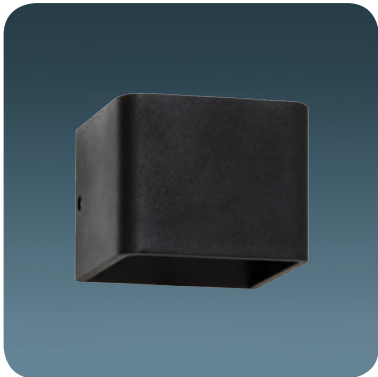

2605-1

LED	Watt	LUMEN	K	Color
Samsung	3w	310	4000	Black White

Metal Base