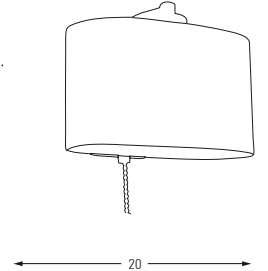

E14	Watt	LUMEN	K	Color	Switch
x1	40w	-	-	White	Switch

Metal Base + Opal Glass

5070

E27	Watt	LUMEN	K	Color
x1	40w	-	-	White

Metal Base + Opal Glass

**2475**

E27	Watt	LUMEN	K	Color
x1	40w	-	-	Oak

Metal + Wood Base + Opal Glass