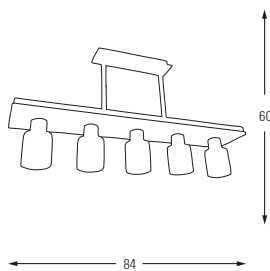

Wood Base + Opal Glass

**5005-7**

E14	Watt	LUMEN	K	Color
x5	40w	-	-	White Wenge

Wood Base + Opal Glass

**5005K-4**

E14	Watt	LUMEN	K	Color
x4	40w	-	-	White Wenge

Wood Base + Opal Glass

**5005K-1**