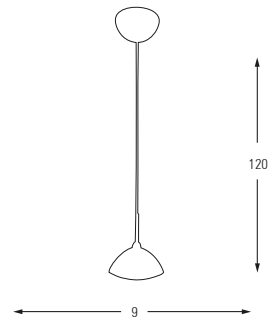

Metal Base + Acrylic Shade

5363-1A

LED Watt LUMEN K Color

Samsung 5w 520 4000 Chrome

Metal Base + Acrylic Shade

**5363-10A**

LED	Watt	LUMEN	K	Color
Samsung	50w	5250	4000	Chrome

Metal Base + Acrylic Shade