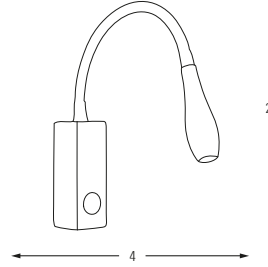

LED Watt LUMEN K Color On/Off Button
Samsung 3w 310 4000 Chrome On/Off Button

Metal Base

2111,18