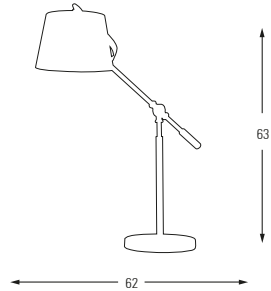

6515-ML

LED	Watt	LUMEN	K	Color
Samsung	5w	525	4000	White-Orange Pink-Black-Purple

Metal Base