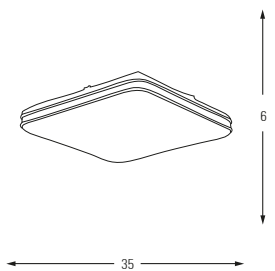

5563-3

Samsung 20w 2100 4000 White

Metal Base + Acrylic Shade