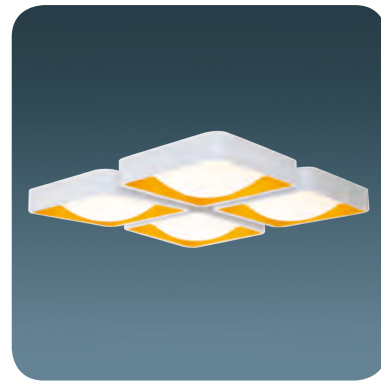

LED	Watt	LUMEN	K	Color
Samsung	20w	2100	4000	Red Orange

Metal Base + Acrylic Shade

3808-4