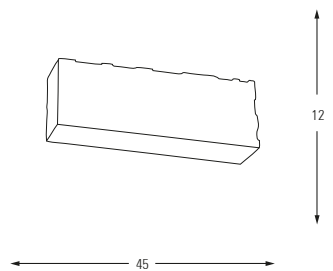

LED	Watt	LUMEN	K	Color
Samsung	8w	840	4000	White

Metal Base + Acrylic Shade

LED	Watt	LUMEN	K	Color
Samsung	12w	1260	4000	White

Metal Base + Acrylic Shade

LED	Watt	LUMEN	K	Color
Samsung	12w	1260	4000	White

Metal Base + Acrylic Shade

LED	Watt	LUMEN	K	Color
Samsung	8w	840	4000	White

Metal Base + Acrylic Shade

LED	Watt	LUMEN	K	Color
Samsung	12w	1260	4000	White

Metal Base + Acrylic Shade

3722-1

LED	Watt	LUMEN	K	Color
Samsung	8w	840	4000	White

Metal Base + Acrylic Shade