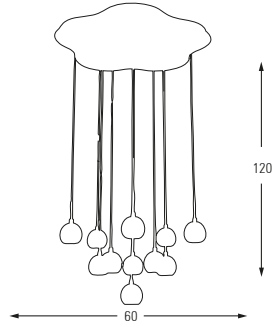

5364-11A

LED	Watt	LUMEN	K	Color
Samsung	44w	4620	4000	Chrome

Metal Base + Acrylic Shade