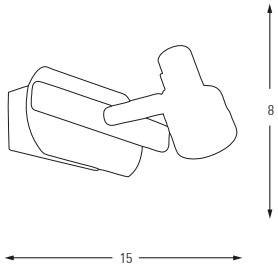

Metal Base + Acrylic Shade

**2614-1**

LED	Watt	LUMEN	K	Color
Samsung	5w	500	3000	White

Metal Base

**2614-2**

LED	Watt	LUMEN	K	Color
Samsung	10w	1000	3000	White

Metal Base

**2117-1**