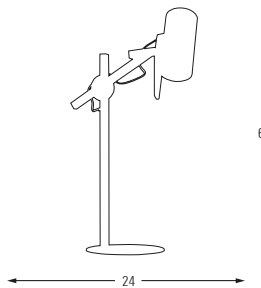

E27	Watt	LUMEN	K	Color	On/Off Button
x1	40w	-	-	White Black	On/Off Button

Metal Base + Wood Shade

6511-L