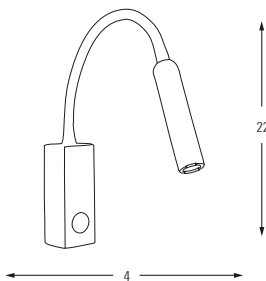

LED Watt LUMEN K Color On/Off Button
Samsung 3w 310 5000 Matchchrome On/Off Button

Metal Base

2113,01