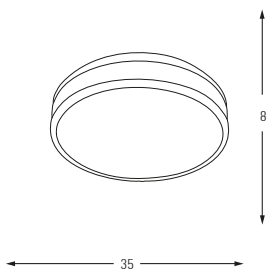

5516-3

LED	Watt	LUMEN	K	Color
Samsung	20w	2100	4000	Gray

Metal Base + Acrylic Shade