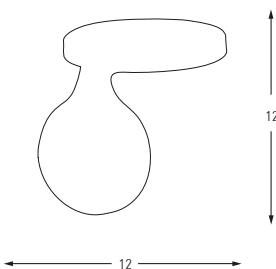

2634,01

LED	Watt	LUMEN	K	Color
Samsung	7w	630	3000	White

Metal Base