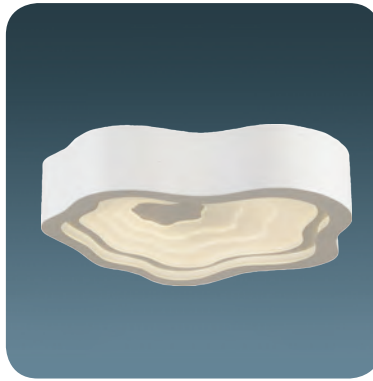

LED	Watt	LUMEN	K	Color
Samsung	24w	2520	4000	White

Metal Base + Acrylic Shade

6357

**6357-2**

LED	Watt	LUMEN	K	Color
Samsung	34w	3570	4000	White

Metal Base + Acrylic Shade

**6357-1**

LED	Watt	LUMEN	K	Color
Samsung	20w	2100	4000	White