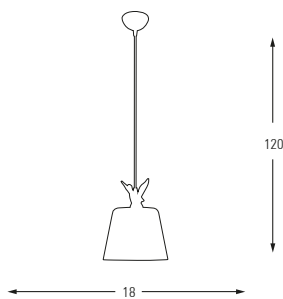

E27	Watt	LUMEN	K	Color
x1	40w	-	-	White

Metal Base + Glass

4709-2