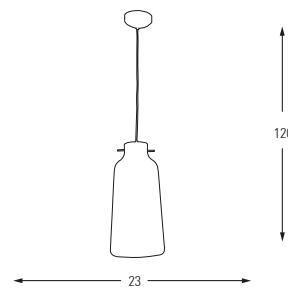

E27	Watt	LUMEN	K	Color
x1	40	-	-	White-Brown Gray-Black

Metal Base