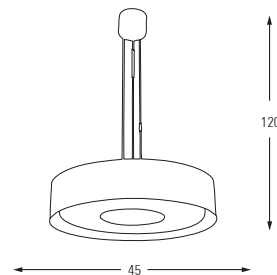

Metal Base + Acrylic Shade

3970

**3970-1**

LED	Watt	LUMEN	K	Color
Samsung	15w	1575	4000	Yellow Red

Metal Base + Acrylic Shade

**3970-2**

LED	Watt	LUMEN	K	Color
Samsung	20w	2100	4000	Yellow Red

Metal Base + Acrylic Shade