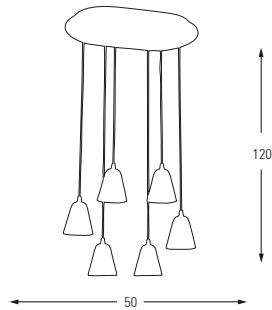

Metal Base + Acrylic Shade

**5353-6A**

LED	Watt	LUMEN	K	Color
Samsung	30w	3150	4000	White

Metal Base + Acrylic Shade

**5353-6AS**

LED	Watt	LUMEN	K	Color
Samsung	30w	3150	4000	White

Metal Base + Acrylic Shade