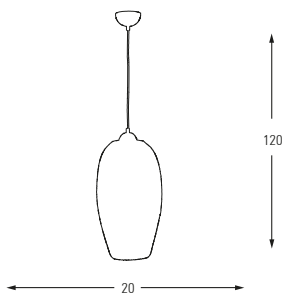

E27 Watt LUMEN K Color

x1 Energy Saving 24w - - Oak

Metal Base + Wood Shade

4439-2