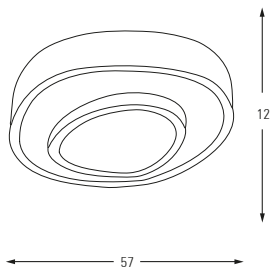

LED	Watt	LUMEN	K	Color
Samsung	25w	2625	4000	White

Metal Base + Acrylic Shade

5508-2

LED	Watt	LUMEN	K	Color
Samsung	24w	2520	4000	White

Metal Base + Acrylic Shade

5508-1

LED	Watt	LUMEN	K	Color
Samsung	25w	2625	4000	White