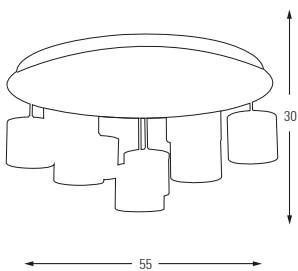

5369-6

LED	Watt	LUMEN	K	Color
Samsung	18w	1890	4000	Chrome

Metal Base + Acrylic Shade