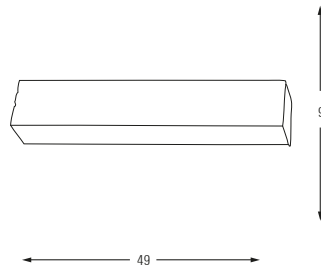

LED	Watt	LUMEN	K	Color
Samsung	8w	840	4000	White

Metal Base + Acrylic Shade

LED	Watt	LUMEN	K	Color
Samsung	12w	1260	4000	White

Metal Base + Acrylic Shade

3722-2

LED	Watt	LUMEN	K	Color
Samsung	12w	1260	4000	White

Metal Base + Acrylic Shade

LED	Watt	LUMEN	K	Color
Samsung	8w	840	4000	White

Metal Base + Acrylic Shade

LED	Watt	LUMEN	K	Color
Samsung	12w	1260	4000	White

Metal Base + Acrylic Shade

LED	Watt	LUMEN	K	Color
Samsung	8w	840	4000	White

Metal Base + Acrylic Shade