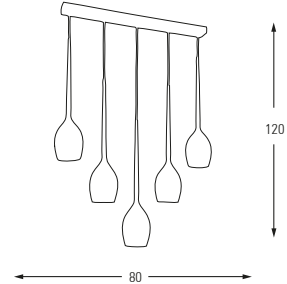

E14	Watt	LUMEN	K	Color
x5	40w	-	-	White Orange

Metal Base + Opal Glass