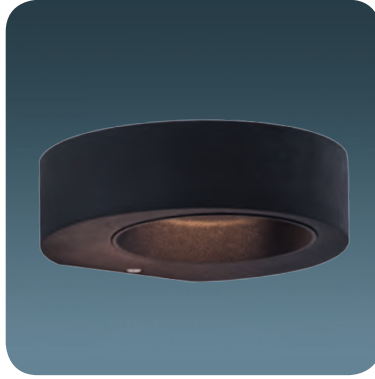

LED	Watt	LUMEN	K	Color
Samsung	3w	310	4000	White

Metal Base

**2626-2**

LED	Watt	LUMEN	K	Color
Samsung	6w	630	4000	White

Metal Base

**2354-1**

LED	Watt	LUMEN	K	Color	IP
Samsung	10w	1050	3200	Black	65

Metal Base