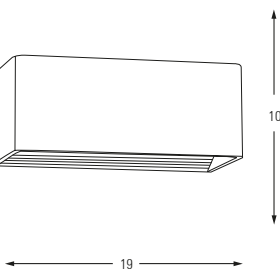

LED	Watt	LUMEN	K	Color
Samsung	3w	310	4000	White

Metal Base

**2626-2**

LED	Watt	LUMEN	K	Color
Samsung	6w	630	4000	White

Metal Base

**2354-1**

LED	Watt	LUMEN	K	Color	IP
Samsung	10w	1050	3200	Black	65

Metal Base