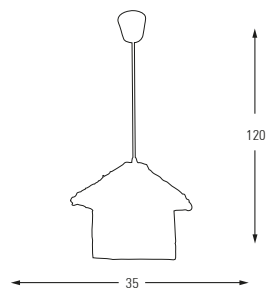

E27 Watt LUMEN K Color

x1 Energy Saving 24w - - White

Metal Base + Wood Shade