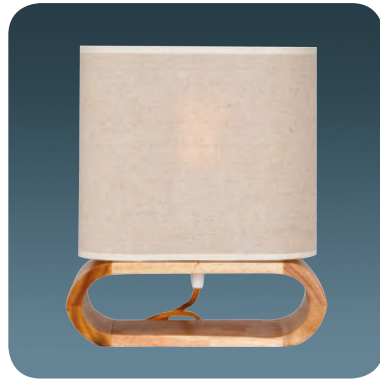

E27	Watt	LUMEN	K	Color
x1	Energy Saving 24w	-	-	Oak

Wood Base + PVC Shade

**6316-6**

x1 Energy Saving 24w - - Oak

Wood Base + PVC Shade

**6316-7**

x1 Energy Saving 24w - - Oak

Wood Base + PVC Shade