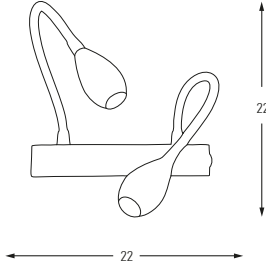

LED Watt LUMEN K Color On/Off Button
Samsung 6w 630 4000 Chrome On/Off Button

Metal Base

2111,02