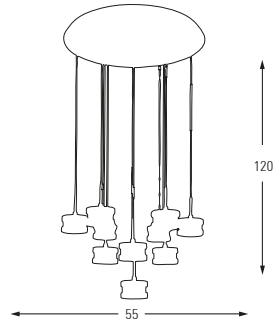

Samsung 5w 520 4000 Chrome

Metal Base + Acrylic Shade

**5362-10A**

LED	Watt	LUMEN	K	Color
Samsung	50w	5250	4000	Chrome

Metal Base + Acrylic Shade

**5362-6A**

LED	Watt	LUMEN	K	Color
Samsung	30w	3150	4000	Chrome