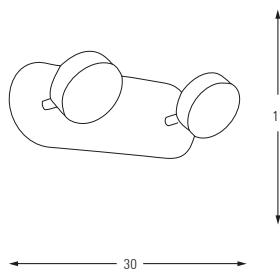

LED	Watt	LUMEN	K	Color
Samsung	3w	310	4000	White

Metal Base

**2626-2**

LED	Watt	LUMEN	K	Color
Samsung	6w	630	4000	White

Metal Base

**2354-1**

LED	Watt	LUMEN	K	Color	IP
Samsung	10w	1050	3200	Black	65

Metal Base