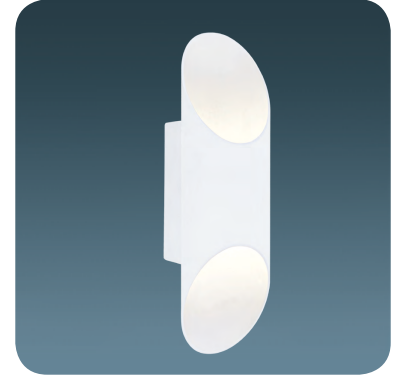

LED	Watt	LUMEN	K	Color
Samsung	10w	1050	4000	Black
Metal Base				

**6212,20**

G9	Watt	LUMEN	K	Color
x2	40w	-	-	Antique
Metal Base				

**6212,02**

G9	Watt	LUMEN	K	Color
x2	40w	-	-	Chrome
Metal Base				

**6219**