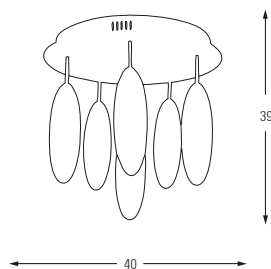

5355

LED	Watt	LUMEN	K	Color
Samsung	5w	520	4000	White

Metal Base + Acrylic Shade