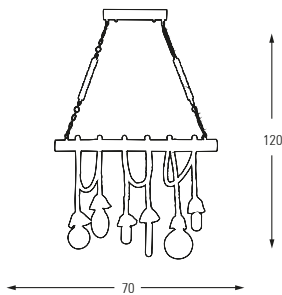

E27	Watt	LUMEN	K	Color
x6	40w	-	-	Oak

Metal Base + Wood Shade

6489-2