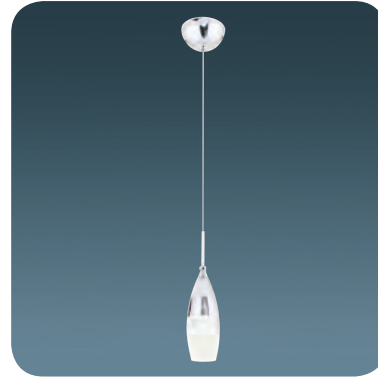

**5367-10**

LED	Watt	LUMEN	K	Color
Samsung	50w	5250	4000	Chrome

Metal Base + Acrylic Shade

**5367-6**

LED	Watt	LUMEN	K	Color
Samsung	30w	3150	4000	Chrome

Metal Base + Acrylic Shade

**5367-1A**

LED	Watt	LUMEN	K	Color
Samsung	5w	520	4000	Chrome