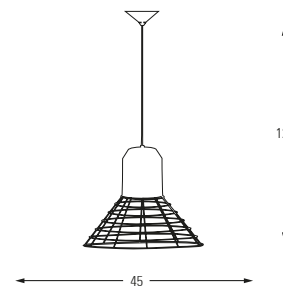

LED	Watt	LUMEN	K	Color
Samsung	9w	945	3000	Chrome Rose-Gold

Metal Base