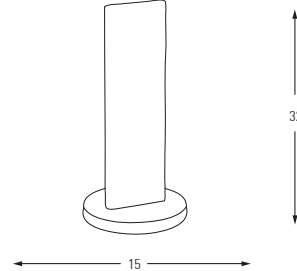

LED	Watt	LUMEN	K	Color
Samsung	19w	1995	4000	Wood
Metal Base + Acrylic Shade				

LED	Watt	LUMEN	K	Color
Samsung	29w	3045	4000	Wood
Metal Base + Acrylic Shade				

LED	Watt	LUMEN	K	Color
Samsung	10w	1050	4000	White
Metal Base + Acrylic Shade				

LED	Watt	LUMEN	K	Color
Samsung	16w	1600	3000	Chrome
Metal Base + Crystal Shade				

LED	Watt	LUMEN	K	Color
Samsung	8w	800	3000	Chrome
Metal Base + Crystal Shade				

LED	Watt	LUMEN	K	Color	Touch
Samsung	4w	360	3000	Chrome	Touch
Metal Base + Acrylic Shade					

LED	Watt	LUMEN	K	Color	Touch
Samsung	4w	360	3000	Chrome	Touch
Metal Base + Acrylic Shade