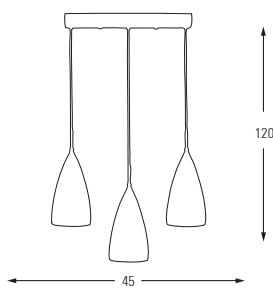

E14	Watt	LUMEN	K	Color
x3	40w	-	-	White Brown

Metal Base + Opal Glass

4010-6A