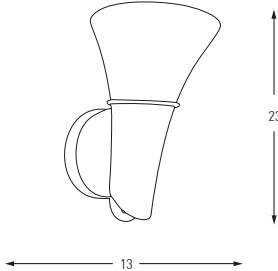

E14	Watt	LUMEN	K	Color	Switch
x1	40w	-	-	White	Switch

Metal Base + Opal Glass

5070

E27	Watt	LUMEN	K	Color
x1	40w	-	-	White

Metal Base + Opal Glass

**2475**

E27	Watt	LUMEN	K	Color
x1	40w	-	-	Oak

Metal + Wood Base + Opal Glass