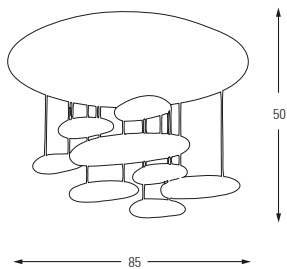

5620

LED	Watt	LUMEN	K	Color
Samsung	52w	5200	3000	Chrome

Metal Base + Acrylic Shade

LED	Watt	LUMEN	K	Color
Samsung	39w	3900	3000	Chrome

Metal Base + Acrylic Shade

LED	Watt	LUMEN	K	Color
Samsung	11w	1100	3000	Chrome

Metal Base + Acrylic Shade

LED	Watt	LUMEN	K	Color
Samsung	8w	800	3000	Chrome

Metal Base + Acrylic Shade