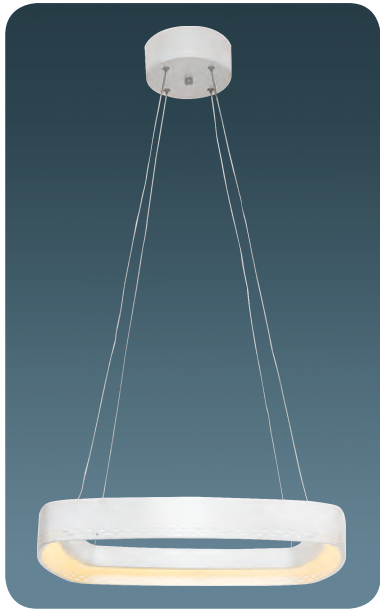

5619K-1

LED	Watt	LUMEN	K	Color
Samsung	35w	3675	4000	White

Metal Base

5619K-3

LED	Watt	LUMEN	K	Color
Samsung	68w	7140	4000	White

Metal Base

5619K-4

LED	Watt	LUMEN	K	Color
Samsung	127w	13335	4000	White

Metal Base