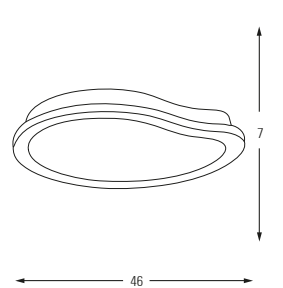

LED	Watt	LUMEN	K	Color
Samsung	30w	3150	4000	White Gray

Metal Base + Acrylic Shade

6355-1

LED	Watt	LUMEN	K	Color
Samsung	15w	1575	4000	White Gray

Metal Base + Acrylic Shade

5504

5504-1

Samsung 25w 2625 4000 White  
Metal Base + Acrylic Shade