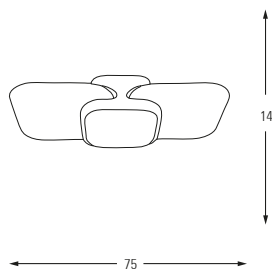

Samsung 53w 5560 3000 White Dimmer Remote
6500 Brown

Metal Base + Acrylic Shade

5616-5