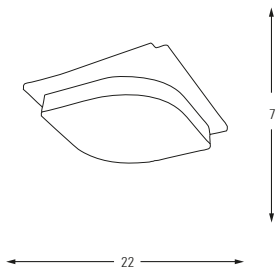

5660

LED	Watt	LUMEN	K	Color
Samsung	14w	1400	3200	Chrome

Metal Base + Acrylic Shade

LED	Watt	LUMEN	K	Color
Samsung	36w	3600	3200	Chrome

Metal Base + Acrylic Shade

LED	Watt	LUMEN	K	Color
Samsung	56w	5600	3200	Chrome

Metal Base + Acrylic Shade