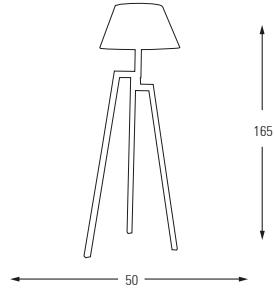

6319L

E27	Watt	LUMEN	K	Color
x1	40w	-	-	Oak

Wood Base + PVC Shade