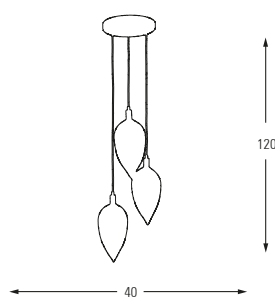

E14	Watt	LUMEN	K	Color
x3	40w	-	-	Green-Honey Transparent

Metal Base + Glass

4707-3AS