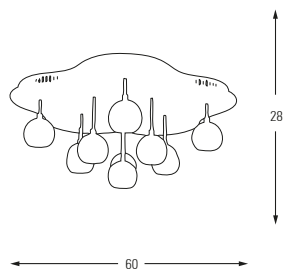

LED	Watt	LUMEN	K	Color
Samsung	24w	2520	4000	Chrome

Metal Base + Glass Shade

**5364-11**

LED	Watt	LUMEN	K	Color
Samsung	44w	4620	4000	Chrome

Metal Base + Acrylic Shade

**5364-7**

LED	Watt	LUMEN	K	Color
Samsung	28w	2940	4000	Chrome