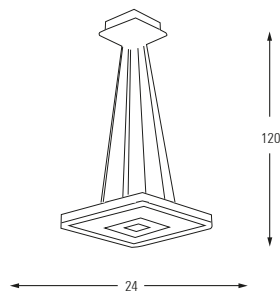

Metal Base + Acrylic Shade

**5633-4**

LED	Watt	LUMEN	K	Color
Samsung	96w	10080	3000	White Crinkle

Metal Base + Acrylic Shade

**5633-1**

LED	Watt	LUMEN	K	Color
Samsung	24w	2520	3000	White Crinkle

Metal Base + Acrylic Shade