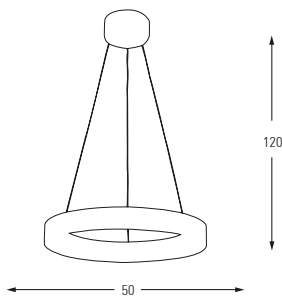

Metal Base + Acrylic Shade

5619

**5619Y-1**

LED	Watt	LUMEN	K	Color
Samsung	30w	3150	4000	White

Metal Base

**5619Y-3**

LED	Watt	LUMEN	K	Color
Samsung	60w	6300	4000	White

Metal Base