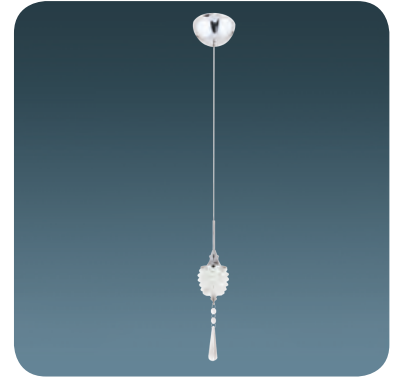

LED	Watt	LUMEN	K	Color
Samsung	21w	2200	4000	Chrome

Metal Base + Glass Shade

5365

LED	Watt	LUMEN	K	Color
Samsung	3w	310	4000	Chrome

Metal Base + Glass Shade

5365-1A

LED	Watt	LUMEN	K	Color
Samsung	3w	310	4000	Chrome