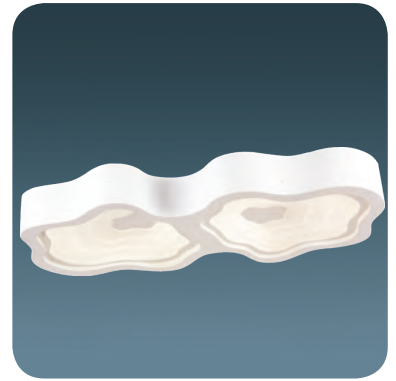

6357-3

LED	Watt	LUMEN	K	Color
Samsung	40w	4200	4000	White

Metal Base + Acrylic Shade