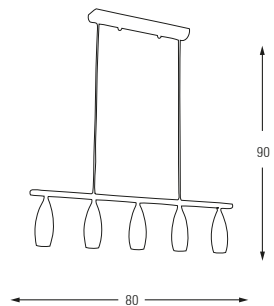

LED	Watt	LUMEN	K	Color
Samsung	30w	3150	4000	Chrome

Metal Base + Acrylic Shade

**5367-5AS**

LED	Watt	LUMEN	K	Color
Samsung	25w	2620	4000	Chrome

Metal Base + Acrylic Shade

5362

5362-10

Samsung 50w 5250 4000 Chrome