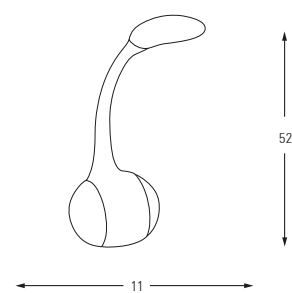

**6315-9**

LED	Watt	LUMEN	K	Color
	4w	360	5000	Silver Gold

USB Input Charge - Torch - Alarm  
Digital O'clock - Portable Phone Charge

**6315-10**

LED	Watt	LUMEN	K	Color
	5w	450	5000	White

RGB Key - Touch Button - Dimmer