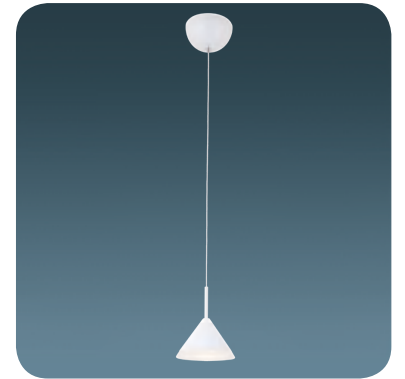

5356-1A

LED	Watt	LUMEN	K	Color
Samsung	3w	310	4000	White

Metal Base + Acrylic Shade