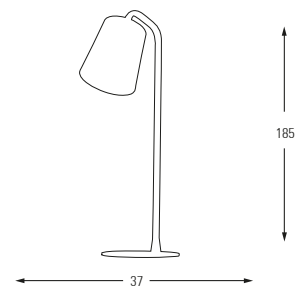

E27	Watt	LUMEN	K	Color
x1	40	-	-	White-Yellow Black

Metal Base