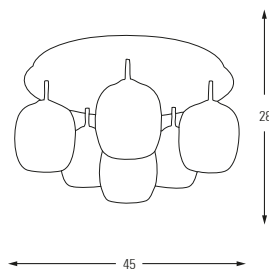

E14	Watt	LUMEN	K	Color
x6	40w	-	-	White-Gray Orange

Metal Base + Opal Glass

5259-6AS