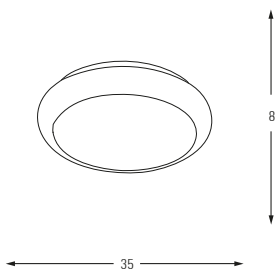

Metal Base + Acrylic Shade

5514-2

LED	Watt	LUMEN	K	Color
Samsung	20w	2100	4000	White

Metal Base + Acrylic Shade

5514

LED	Watt	LUMEN	K	Color
Samsung	45w	4725	4000	White

Metal Base + Acrylic Shade

5541