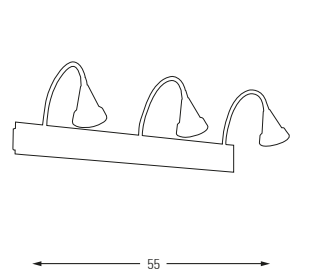

Metal Base + Acrylic Shade

**2603**

LED	Watt	LUMEN	K	Color	On/Off Button
Samsung	3w	250	3800	White	On/Off Button

Metal Base

**2604,03**

LED	Watt	LUMEN	K	Color
Samsung	3w	310	4000	Yellow

Metal Base

**2604,19**