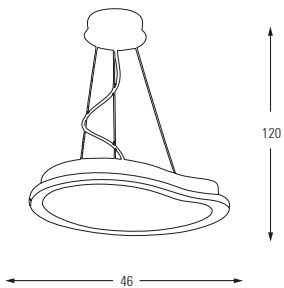

LED	Watt	LUMEN	K	Color
Samsung	30w	3150	4000	White Gray

Metal Base + Acrylic Shade

6355-1

LED	Watt	LUMEN	K	Color
Samsung	15w	1575	4000	White Gray

Metal Base + Acrylic Shade

5504

5504-1

Samsung 25w 2625 4000 White  
Metal Base + Acrylic Shade