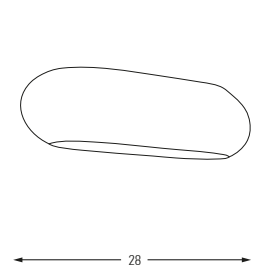

5072

E14	Watt	LUMEN	K	Color
x1	40w	-	-	Matchrome Chrome

Metal Base + Opal Glass