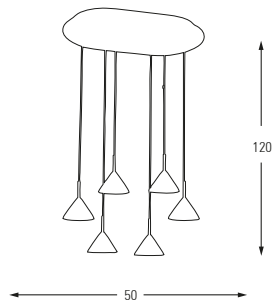

LED	Watt	LUMEN	K	Color
Samsung	18w	1890	4000	White

Metal Base + Acrylic Shade