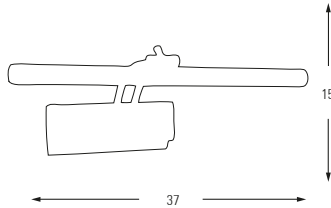

5133-1

T4	Watt	LUMEN	K	Color
x1	8w	720	4200	Metal

Metal Base

5133-2

T4	Watt	LUMEN	K	Color
x1	12w	1080	4200	Metal

Metal Base

5120-1

LED	Watt	LUMEN	K	Color
Samsung	5w	450	6500	Metal

Metal Base