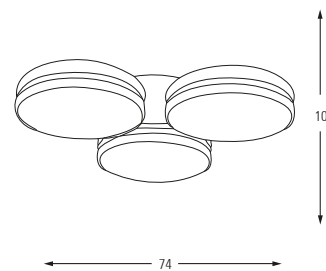

5541

LED	Watt	LUMEN	K	Color
Samsung	15w	1050	4000	White

Metal Base + Acrylic Shade

LED	Watt	LUMEN	K	Color
Samsung	20w	2100	4000	White

Metal Base + Acrylic Shade

LED	Watt	LUMEN	K	Color
Samsung	45w	4725	4000	White

Metal Base + Acrylic Shade