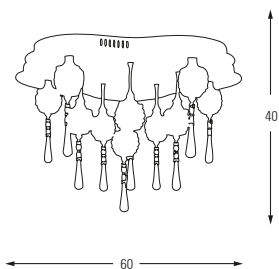

5365

LED	Watt	LUMEN	K	Color
Samsung	33w	3150	4000	Chrome

Metal Base + Glass Shade

LED	Watt	LUMEN	K	Color
Samsung	21w	2200	4000	Chrome

Metal Base + Glass Shade

LED	Watt	LUMEN	K	Color
Samsung	3w	310	4000	Chrome

Metal Base + Glass Shade

LED	Watt	LUMEN	K	Color
Samsung	3w	310	4000	Chrome

Metal Base + Glass Shade