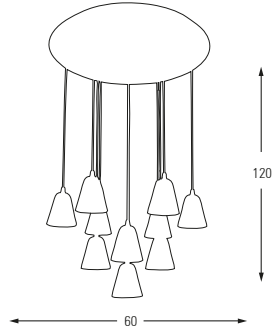

LED	Watt	LUMEN	K	Color
Samsung	50w	5250	4000	White

Metal Base + Acrylic Shade

5353-6A