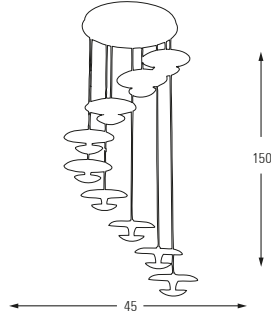

5608-9A

LED	Watt	LUMEN	K	Color
Samsung	105w	11340	3000	White

Metal Base