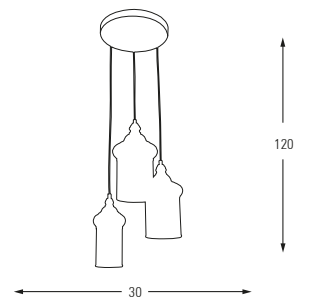

4467

Yellow Code: 03

Black Code: 19

E27	Watt	LUMEN	K	Color
x1	40	-	-	Black

Metal Base

E27	Watt	LUMEN	K	Color
x3	40	-	-	Black

Metal Base

E27	Watt	LUMEN	K	Color
x1	40	-	-	Yellow

Metal Base

E27	Watt	LUMEN	K	Color
x3	40	-	-	Yellow

Metal Base