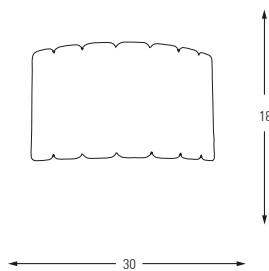

6033-4

E27	Watt	LUMEN	K	Color
x1	40w	-	-	White

Metal Base