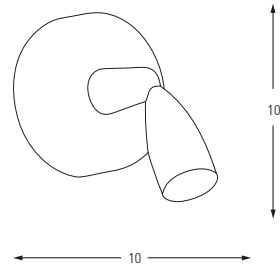

2605-1

LED	Watt	LUMEN	K	Color
Samsung	3w	310	4000	Black White

Metal Base