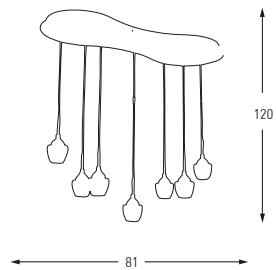

Metal Base + Acrylic Shade

**5361-7A**

LED	Watt	LUMEN	K	Color
Samsung	28w	2940	4000	Chrome

Metal Base + Acrylic Shade

**5361-7AS**

LED	Watt	LUMEN	K	Color
Samsung	28w	2940	4000	Chrome

Metal Base + Acrylic Shade