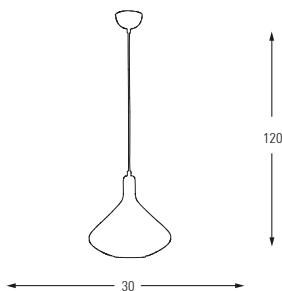

E27	Watt	LUMEN	K	Color
x1	40	-	-	Amber

Metal Base + Glass

4705-1A,05