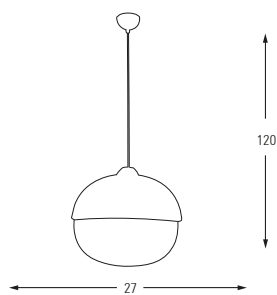

**6503-1A**

E27	Watt	LUMEN	K	Color
x1	40w	-	-	Oak

Metal Base + Opal Glass

**6504-1A**

E27	Watt	LUMEN	K	Color
x1	40	-	-	Oak

Metal Base + Opal Glass

**6489-1**

E27	Watt	LUMEN	K	Color
x6	40w	-	-	Oak