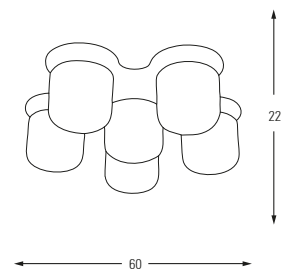

5007-6

E27	Watt	LUMEN	K	Color
x6	40w	-	-	Black

Wood Base + Opal Glass

5008

5008-1

E27	Watt	LUMEN	K	Color
x1	40w	-	-	Oak

Wood Base + Opal Glass

5008-4