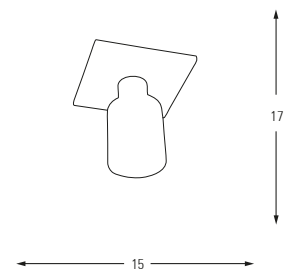

E14	Watt	LUMEN	K	Color
x1	40w	-	-	White Wenge

Wood Base + Opal Glass