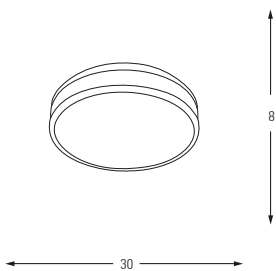

5517-3

LED	Watt	LUMEN	K	Color
Samsung	20w	2100	4000	White
Metal Base + Acrylic Shade				

5516

5516-1

LED	Watt	LUMEN	K	Color
Samsung	10w	1050	4000	Gray

Metal Base + Acrylic Shade

5516-2

LED	Watt	LUMEN	K	Color
Samsung	15w	1575	4000	Gray