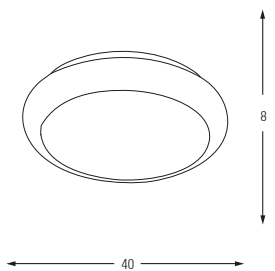

Metal Base + Acrylic Shade

5514-2

LED	Watt	LUMEN	K	Color
Samsung	20w	2100	4000	White

Metal Base + Acrylic Shade

5514

LED	Watt	LUMEN	K	Color
Samsung	45w	4725	4000	White

Metal Base + Acrylic Shade

5541