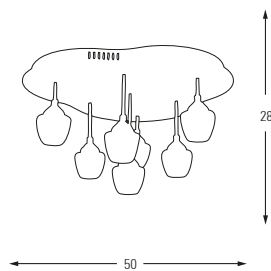

**5361**

LED	Watt	LUMEN	K	Color
Samsung	4w	420	4000	Chrome

Metal Base + Acrylic Shade

**5361-1A**

LED	Watt	LUMEN	K	Color
Samsung	4w	420	4000	Chrome

Metal Base + Acrylic Shade

**5361-11A**

LED	Watt	LUMEN	K	Color
Samsung	44w	4620	4000	Chrome