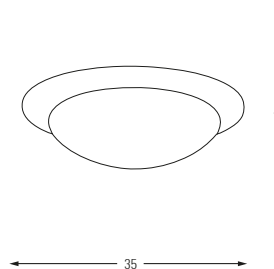

E27	Watt	LUMEN	K	Color
x1	40w	-	-	White Brown

Metal Base + Glass

5086

5086-1

E27	Watt	LUMEN	K	Color
x1	40w	-	-	Wenge
Metal + Wood Base + Opal Glass				

5086-2

E27	Watt	LUMEN	K	Color
x2	40w	-	-	Wenge
Metal + Wood Base + Opal Glass				