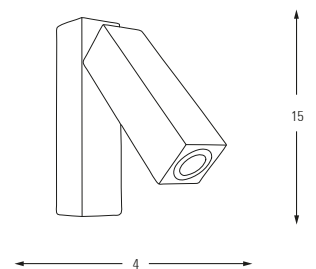

Metal Base + Acrylic Shade

**2603**

LED	Watt	LUMEN	K	Color	On/Off Button
Samsung	3w	250	3800	White	On/Off Button

Metal Base

**2604,03**

LED	Watt	LUMEN	K	Color
Samsung	3w	310	4000	Yellow

Metal Base

**2604,19**