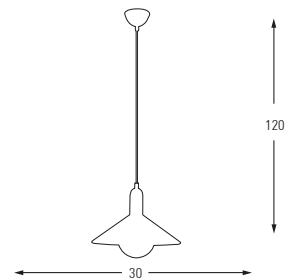

E27	Watt	LUMEN	K	Color
x1	40	-	-	White-Yellow Red-Green-Black Purple

Metal Base