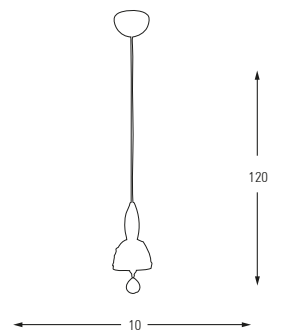

**5351-10A**

LED	Watt	LUMEN	K	Color	Switch
Samsung	46w	4830	4000	White	Switch

Metal Base + Acrylic Shade

**5351-6A**

LED	Watt	LUMEN	K	Color	Switch
Samsung	29w	3040	4000	White	Switch

Metal Base + Acrylic Shade