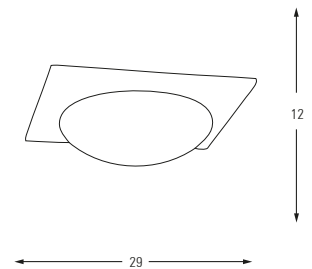

5085

E27	Watt	LUMEN	K	Color
x1	40w	-	-	Wenge

Metal + Wood Base + Opal Glass

E27	Watt	LUMEN	K	Color
x2	40w	-	-	Wenge

Metal + Wood Base + Opal Glass

E27	Watt	LUMEN	K	Color
x1	40w	-	-	Wenge

Metal + Wood Base + Opal Glass