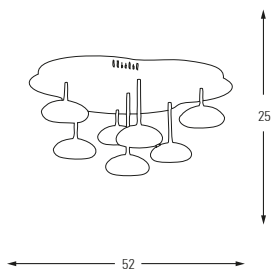

Metal Base + Acrylic Shade

**5366-11A**

LED	Watt	LUMEN	K	Color
Samsung	55w	5780	4000	White

Metal Base + Acrylic Shade

**5366-7A**

LED	Watt	LUMEN	K	Color
Samsung	35w	3670	4000	White

Metal Base + Acrylic Shade