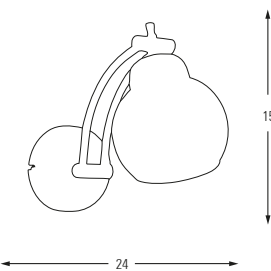

E14	Watt	LUMEN	K	Color	Switch
x1	40w	-	-	White	Switch

Metal Base + Opal Glass

5070

E27	Watt	LUMEN	K	Color
x1	40w	-	-	White

Metal Base + Opal Glass

**2475**

E27	Watt	LUMEN	K	Color
x1	40w	-	-	Oak

Metal + Wood Base + Opal Glass