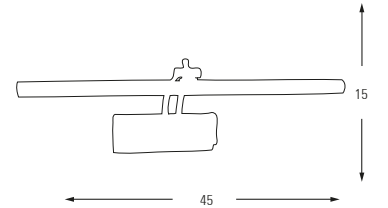

5120-2

LED	Watt	LUMEN	K	Color
Samsung	7w	630	6500	Metal

Metal Base