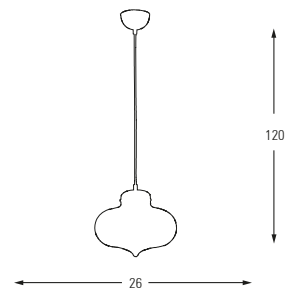

E27	Watt	LUMEN	K	Color
x1	40	-	-	Amber

Metal Base + Glass