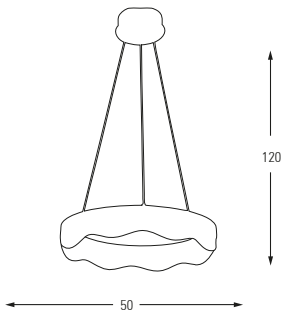

5603

LED	Watt	LUMEN	K	Color
Samsung	40w	400	6500	White

Metal Base + Acrylic Shade

LED	Watt	LUMEN	K	Color
Samsung	56w	5600	6500	White

Metal Base + Acrylic Shade

LED	Watt	LUMEN	K	Color
Samsung	6w	600	6500	White

Metal Base + Acrylic Shade

LED	Watt	LUMEN	K	Color
Samsung	42w	4200	6500	White

Metal Base + Acrylic Shade