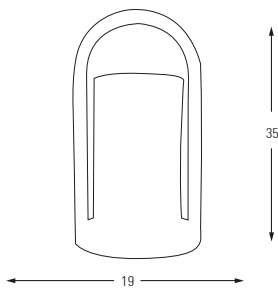

x1 Energy Saving 24w - - Oak

Wood Base + PVC Shade

6316-7