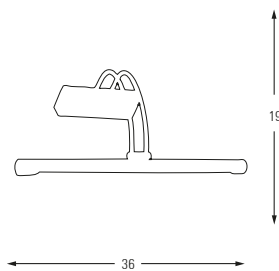

T5	Watt	LUMEN	K	Color
x1	8w	720	4200	Matchrome Antique

Metal Base

6098-2