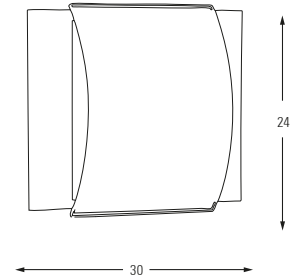

E27	Watt	LUMEN	K	Color
x2	40w	-	-	Wenge

Metal + Wood Base + Glass Shade