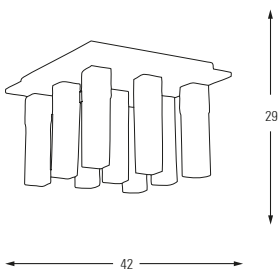

LED Watt LUMEN K Color

Samsung 5w 520 4000 Chrome

Metal Base + Crystal Shade

6110

LED Watt LUMEN K Color

Samsung 5w 520 4000 Chrome

Metal Base + Crystal Shade

**6110-9A**