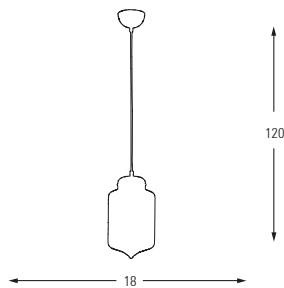

E27	Watt	LUMEN	K	Color
x1	40	-	-	Amber

Metal Base + Glass

**4702-1A,23**

E27	Watt	LUMEN	K	Color
x1	40	-	-	Purple

Metal Base + Glass

**4702-1A,05**

E27	Watt	LUMEN	K	Color
x1	40	-	-	Blue

Metal Base + Glass