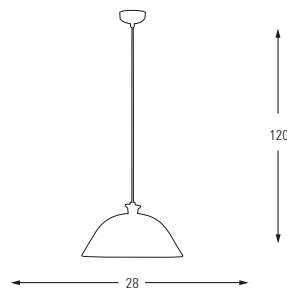

E27	Watt	LUMEN	K	Color
x1	40	-	-	White-Orange Pink-Black-Purple

Metal Base