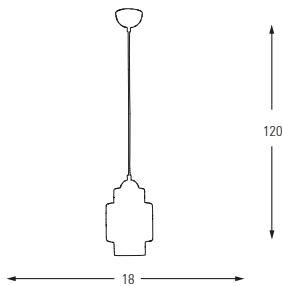

Metal Base + Glass

4703-1A,12

E27	Watt	LUMEN	K	Color
x1	40	-	-	Amber

Metal Base + Glass

**4704-1A,12**

E27	Watt	LUMEN	K	Color
x1	40	-	-	Amber

Metal Base + Glass

**4704-1A,05**