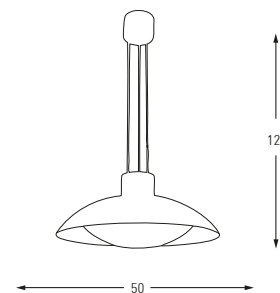

LED	Watt	LUMEN	K	Color
Samsung	30w	3150	4000	Yellow Red

Metal Base + Acrylic Shade