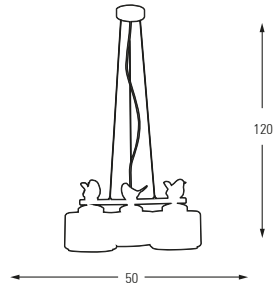

E27	Watt	LUMEN	K	Color
x1	40w	-	-	White

Metal Base + Glass