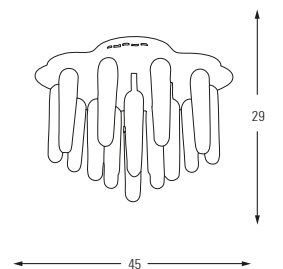

5360

Samsung 75w 7880 4000 White

Metal Base + Acrylic Shade

Samsung 39w 4090 4000 White

Metal Base + Acrylic Shade

Samsung 63w 6610 4000 White

Metal Base + Acrylic Shade

Samsung 48w 5040 4000 White

Metal Base + Acrylic Shade