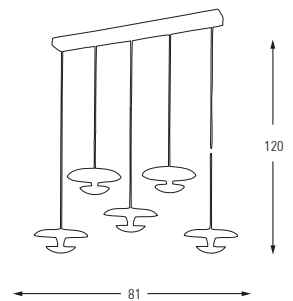

Metal Base

**5608-1A**

LED	Watt	LUMEN	K	Color
Samsung	12w	1260	3000	White

Metal Base

**5608-5AS**

LED	Watt	LUMEN	K	Color
Samsung	60w	6300	3000	White

Metal Base

**5608-9A**