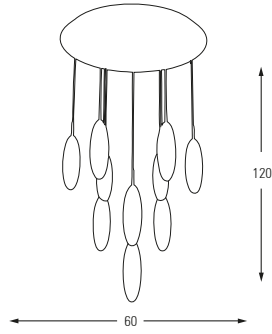

Metal Base + Acrylic Shade

**5355-10A**

LED	Watt	LUMEN	K	Color
Samsung	50w	5250	4000	White

Metal Base + Acrylic Shade

**5355-6A**

LED	Watt	LUMEN	K	Color
Samsung	30w	3150	4000	White

Metal Base + Acrylic Shade