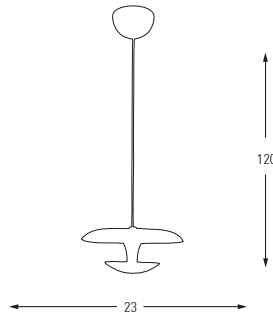

LED	Watt	LUMEN	K	Color
Samsung	12w	1260	3000	White

Metal Base

5608-5AS