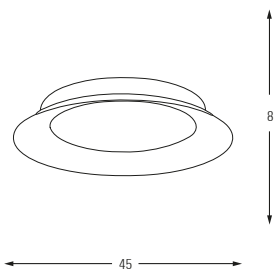

3805

LED	Watt	LUMEN	K	Color
Samsung	20w	2100	4000	Yellow Red

Metal Base + Acrylic Shade

LED	Watt	LUMEN	K	Color
Samsung	30w	3150	4000	Yellow Red

Metal Base + Acrylic Shade

LED	Watt	LUMEN	K	Color
Samsung	20w	2100	4000	Yellow Red

Metal Base + Acrylic Shade