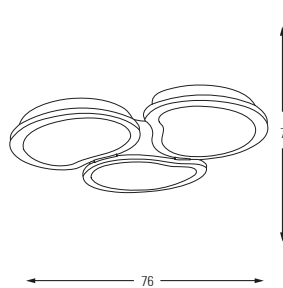

LED	Watt	LUMEN	K	Color
Samsung	30w	3150	4000	White Gray

Metal Base + Acrylic Shade

6355-1

LED	Watt	LUMEN	K	Color
Samsung	15w	1575	4000	White Gray

Metal Base + Acrylic Shade

5504

5504-1

Samsung 25w 2625 4000 White  
Metal Base + Acrylic Shade