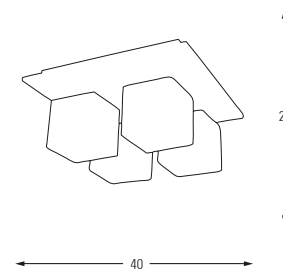

5008

E27	Watt	LUMEN	K	Color
x1	40w	-	-	Oak

Wood Base + Opal Glass

E27	Watt	LUMEN	K	Color
x4	40w	-	-	Oak

Wood Base + Opal Glass