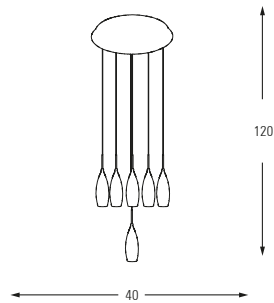

LED	Watt	LUMEN	K	Color
Samsung	30w	3150	4000	Chrome

Metal Base + Acrylic Shade

5367-5AS