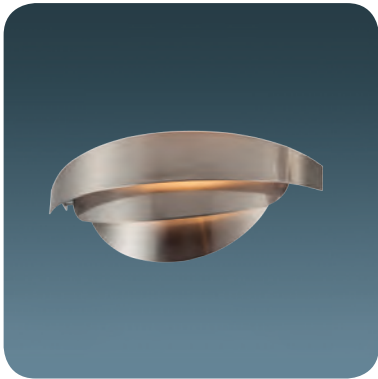

LED	Watt	LUMEN	K	Color
Samsung	10w	1050	4000	Black
Metal Base				

G9	Watt	LUMEN	K	Color
x2	40w	-	-	Antique
Metal Base				

G9	Watt	LUMEN	K	Color
x2	40w	-	-	Chrome
Metal Base				

LED	Watt	LUMEN	K	Color
Samsung	6w	600	5000	White
Metal Base				

2903-1

E14	Watt	LUMEN	K	Color
x1	40w	-	-	White Matchchrome
Metal Base				

E27	Watt	LUMEN	K	Color
x1	40w	-	-	White Matchchrome
Metal Base				

E27	Watt	LUMEN	K	Color
x1	40w	-	-	Chrome Matchchrome
Metal Base				

E14	Watt	LUMEN	K	Color
x2	40w	-	-	White Chrome Matchchrome
Metal Base