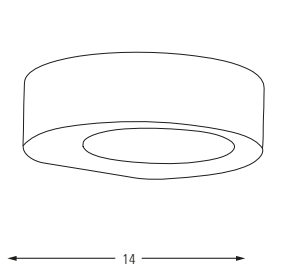

2354-3

LED	Watt	LUMEN	K	Color	IP
Samsung	10w	1050	3200	Black	65

Metal Base