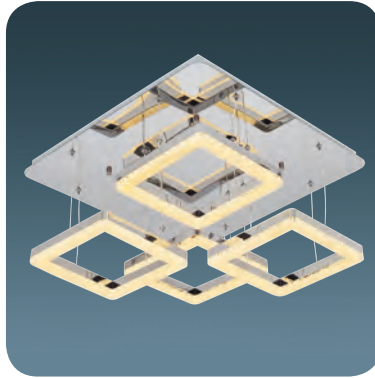

LED	Watt	LUMEN	K	Color
Samsung	72w	7560	3000	White Crinkle

Metal Base + Acrylic Shade

5632-4A