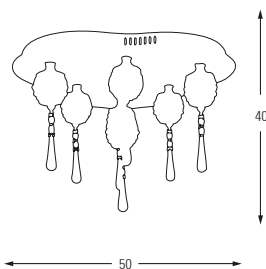

5365

LED	Watt	LUMEN	K	Color
Samsung	33w	3150	4000	Chrome

Metal Base + Glass Shade

LED	Watt	LUMEN	K	Color
Samsung	21w	2200	4000	Chrome

Metal Base + Glass Shade

LED	Watt	LUMEN	K	Color
Samsung	3w	310	4000	Chrome

Metal Base + Glass Shade

LED	Watt	LUMEN	K	Color
Samsung	3w	310	4000	Chrome

Metal Base + Glass Shade