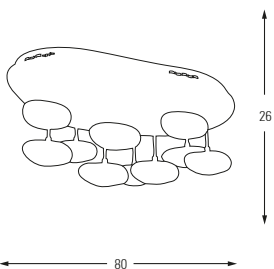

LED	Watt	LUMEN	K	Color
Samsung	70w	7350	4000	White

Metal Base + Acrylic Shade

LED	Watt	LUMEN	K	Color
Samsung	49w	5110	4000	White

Metal Base + Acrylic Shade

LED	Watt	LUMEN	K	Color
Samsung	7w	735	4000	White

Metal Base + Acrylic Shade

LED	Watt	LUMEN	K	Color
Samsung	5w	735	4000	White

Metal Base + Acrylic Shade