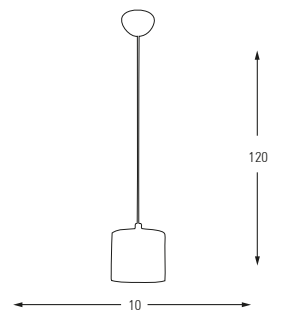

LED	Watt	LUMEN	K	Color
Samsung	3w	310	4000	Chrome

Metal Base + Acrylic Shade

5369-1A

LED	Watt	LUMEN	K	Color
Samsung	3w	310	4000	Chrome

Metal Base + Acrylic Shade

**5369-6A**

LED	Watt	LUMEN	K	Color
Samsung	18w	1890	4000	Chrome