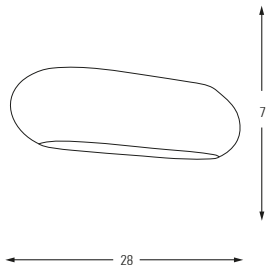

5072

E14	Watt	LUMEN	K	Color
x1	40w	-	-	Matchrome Chrome

Metal Base + Opal Glass