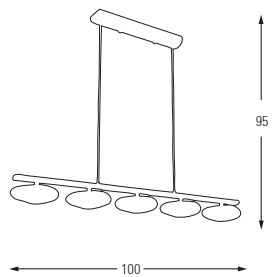

LED	Watt	LUMEN	K	Color
Samsung	35w	3670	4000	White

Metal Base + Acrylic Shade