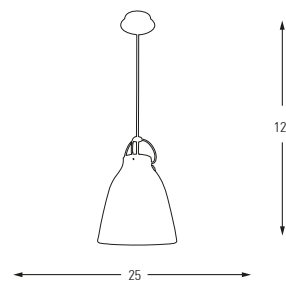

E27	Watt	LUMEN	K	Color
x1	40	-	-	White-Green Orange

Metal Base + Opal Glass