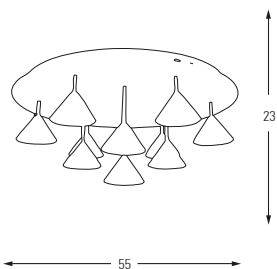

5356

LED	Watt	LUMEN	K	Color
Samsung	30w	3150	4000	White

Metal Base + Acrylic Shade

LED	Watt	LUMEN	K	Color
Samsung	18w	1890	4000	White

Metal Base + Acrylic Shade

LED	Watt	LUMEN	K	Color
Samsung	3w	310	4000	White

Metal Base + Acrylic Shade

LED	Watt	LUMEN	K	Color
Samsung	3w	310	4000	White

Metal Base + Acrylic Shade