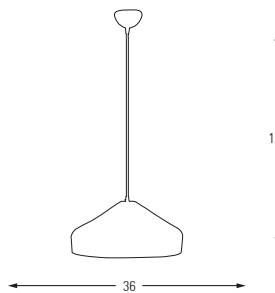

E27	Watt	LUMEN	K	Color
x1	40w	-	-	White

Metal Base

6527-1A,19