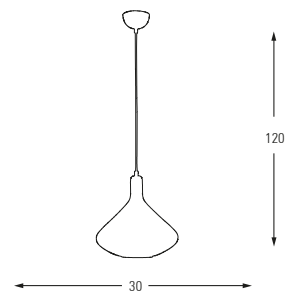

Metal Base + Glass

4705-1A,05

E27	Watt	LUMEN	K	Color
x1	40	-	-	Blue

Metal Base + Glass

4705-1A,23

E27	Watt	LUMEN	K	Color
x1	40	-	-	Purple

Metal Base + Glass

4710-1A,32