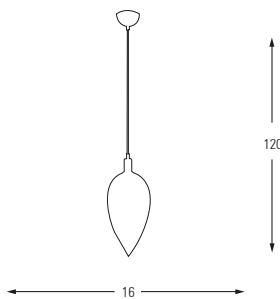

Metal Base + Glass

4707

Green Code: 07

Transparent Code: 21

Honey Code: 22

**4707-1A**

E14	Watt	LUMEN	K	Color
x1	40w	-	-	Green-Honey Transparent

Metal Base + Glass