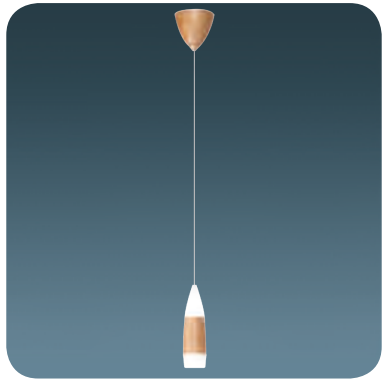

5371-1A

LED	Watt	LUMEN	K	Color
Samsung	8w	540	4000	Chrome Rose

Metal Base + Acrylic Shade

5370

**5370-1A**

LED	Watt	LUMEN	K	Color
Samsung	5w	525	4500	Rose Gold

Metal Base + Acrylic Shade

**5370-5A**