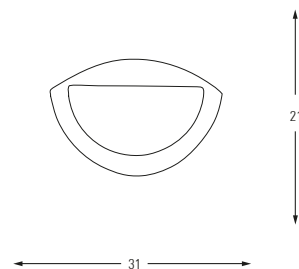

5086

E27	Watt	LUMEN	K	Color
x1	40w	-	-	Wenge
Metal + Wood Base + Opal Glass				

E27	Watt	LUMEN	K	Color
x2	40w	-	-	Wenge
Metal + Wood Base + Opal Glass				

E27	Watt	LUMEN	K	Color
x1	40w	-	-	Wenge
Metal + Wood Base + Opal Glass