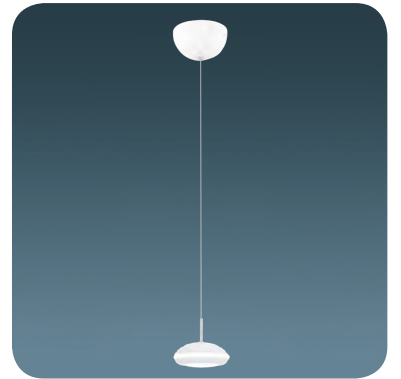

LED	Watt	LUMEN	K	Color
Samsung	35w	3670	4000	White

Metal Base + Acrylic Shade

5366

LED	Watt	LUMEN	K	Color
Samsung	5w	520	4000	White

Metal Base + Acrylic Shade

5366-1A

LED	Watt	LUMEN	K	Color
Samsung	5w	520	4000	White