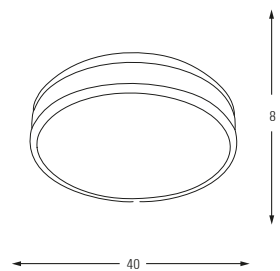

5516

LED	Watt	LUMEN	K	Color
Samsung	10w	1050	4000	Gray

Metal Base + Acrylic Shade

LED	Watt	LUMEN	K	Color
Samsung	15w	1575	4000	Gray

Metal Base + Acrylic Shade

LED	Watt	LUMEN	K	Color
Samsung	20w	2100	4000	Gray

Metal Base + Acrylic Shade