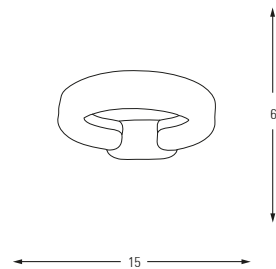

5603

LED	Watt	LUMEN	K	Color
Samsung	40w	400	6500	White

Metal Base + Acrylic Shade

LED	Watt	LUMEN	K	Color
Samsung	56w	5600	6500	White

Metal Base + Acrylic Shade

LED	Watt	LUMEN	K	Color
Samsung	6w	600	6500	White

Metal Base + Acrylic Shade

LED	Watt	LUMEN	K	Color
Samsung	42w	4200	6500	White

Metal Base + Acrylic Shade