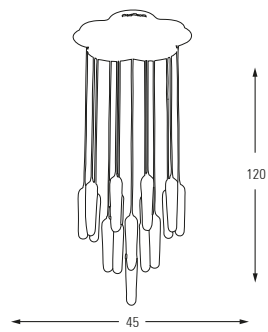

Metal Base + Acrylic Shade

**5360Y-16A**

LED	Watt	LUMEN	K	Color
-----	------	-------	---	-------

Samsung 48w 5040 4000 White

Metal Base + Acrylic Shade

**5360-12AS**

LED	Watt	LUMEN	K	Color
-----	------	-------	---	-------