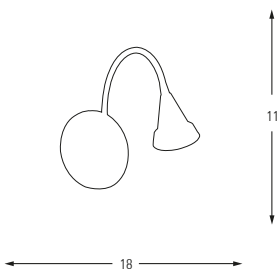

Metal Base + Acrylic Shade

**2603**

LED	Watt	LUMEN	K	Color	On/Off Button
Samsung	3w	250	3800	White	On/Off Button

Metal Base

**2604,03**

LED	Watt	LUMEN	K	Color
Samsung	3w	310	4000	Yellow

Metal Base

**2604,19**