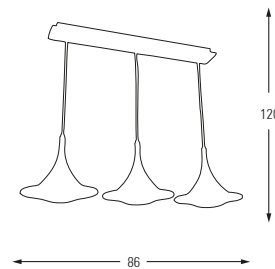

LED	Watt	LUMEN	K	Color
Samsung	15w	1570	4000	White

Metal Base + Acrylic Shade

LED	Watt	LUMEN	K	Color
Samsung	45w	4720	4000	White

Metal Base + Acrylic Shade