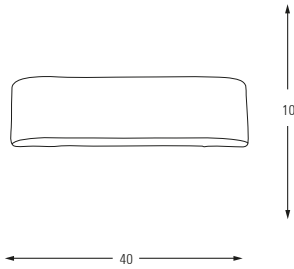

LED	Watt	LUMEN	K	Color	Touch
Samsung	4w	360	3000	Chrome	Touch
Metal Base + Acrylic Shade					

**3728-1**

LED	Watt	LUMEN	K	Color
Samsung	8w	840	4000	White

Metal Base + Acrylic Shade

**3728-2**

LED	Watt	LUMEN	K	Color
Samsung	12w	1260	4000	White