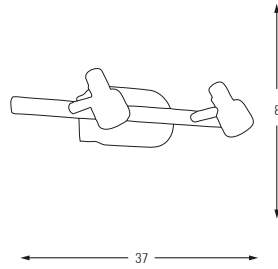

Metal Base + Acrylic Shade

**2614-1**

LED	Watt	LUMEN	K	Color
Samsung	5w	500	3000	White

Metal Base

**2614-2**

LED	Watt	LUMEN	K	Color
Samsung	10w	1000	3000	White

Metal Base

**2117-1**