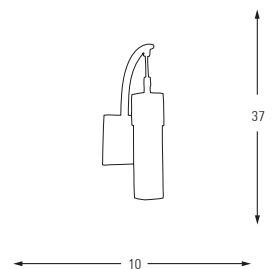

LED Watt LUMEN K Color

Samsung 5w 520 4000 Chrome

Metal Base + Crystal Shade

6110

LED Watt LUMEN K Color

Samsung 5w 520 4000 Chrome

Metal Base + Crystal Shade

**6110-9A**