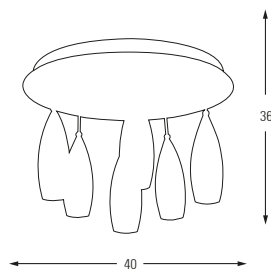

**5367-10**

LED	Watt	LUMEN	K	Color
Samsung	50w	5250	4000	Chrome

Metal Base + Acrylic Shade

**5367-6**

LED	Watt	LUMEN	K	Color
Samsung	30w	3150	4000	Chrome

Metal Base + Acrylic Shade

**5367-1A**

LED	Watt	LUMEN	K	Color
Samsung	5w	520	4000	Chrome