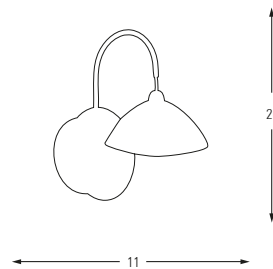

Metal Base + Acrylic Shade

5363-1A

LED Watt LUMEN K Color

Samsung 5w 520 4000 Chrome

Metal Base + Acrylic Shade

**5363-10A**

LED	Watt	LUMEN	K	Color
Samsung	50w	5250	4000	Chrome

Metal Base + Acrylic Shade