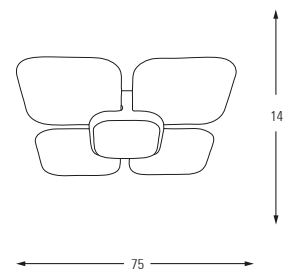

Samsung 91w 9550 3000 White Dimmer Remote
6500 Brown

Metal Base + Acrylic Shade