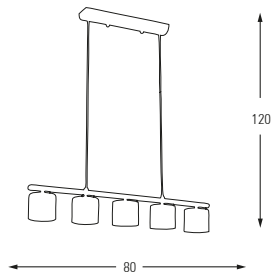

Metal Base + Acrylic Shade

**5369-10A**

LED	Watt	LUMEN	K	Color
Samsung	30w	3150	4000	Chrome

Metal Base + Acrylic Shade

**5369-5AS**

LED	Watt	LUMEN	K	Color
Samsung	15w	1570	4000	Chrome

Metal Base + Acrylic Shade