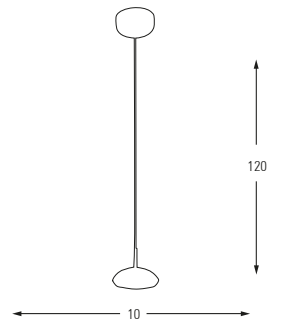

5366

LED	Watt	LUMEN	K	Color
Samsung	55w	5780	4000	White

Metal Base + Acrylic Shade

LED	Watt	LUMEN	K	Color
Samsung	35w	3670	4000	White

Metal Base + Acrylic Shade

LED	Watt	LUMEN	K	Color
Samsung	5w	520	4000	White

Metal Base + Acrylic Shade

LED	Watt	LUMEN	K	Color
Samsung	5w	520	4000	White

Metal Base + Acrylic Shade