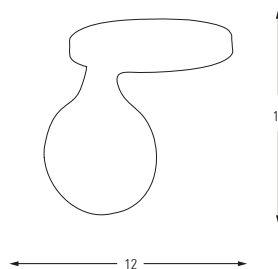

2602

LED	Watt	LUMEN	K	Color
Samsung	4w	420	4000	White

Acrylic Base