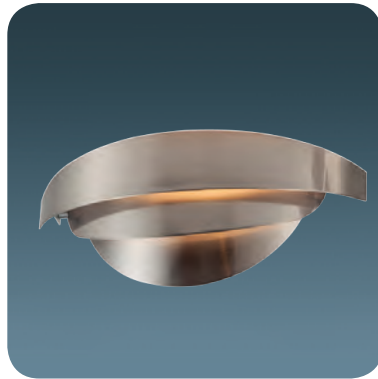

E14	Watt	LUMEN	K	Color
x1	40w	-	-	White Matchchrome
Metal Base				

2903-2