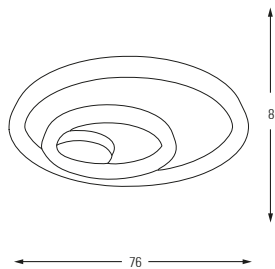

5611

LED	Watt	LUMEN	K	Color
Samsung	30w	3000	3800	White

Metal Base + Acrylic Shade

LED	Watt	LUMEN	K	Color
Samsung	102w	10200	3800	White

Metal Base + Acrylic Shade

LED	Watt	LUMEN	K	Color
Samsung	30w	3000	3800	White

Metal Base + Acrylic Shade

LED	Watt	LUMEN	K	Color
Samsung	102w	10200	3800	White

Metal Base + Acrylic Shade