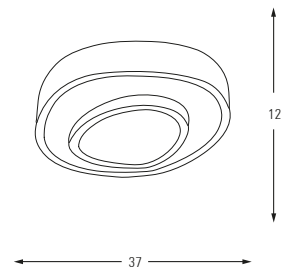

5508

LED	Watt	LUMEN	K	Color
Samsung	25w	2625	4000	White

Metal Base + Acrylic Shade

LED	Watt	LUMEN	K	Color
Samsung	24w	2520	4000	White

Metal Base + Acrylic Shade

LED	Watt	LUMEN	K	Color
Samsung	25w	2625	4000	White

Metal Base + Acrylic Shade