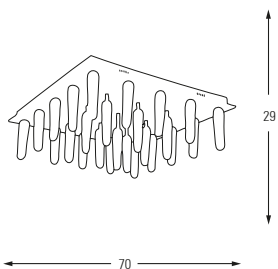

**5360Y-26A**

LED	Watt	LUMEN	K	Color
-----	------	-------	---	-------

Samsung 78w 8190 4000 White

Metal Base + Acrylic Shade

**5360Y-21A**

LED	Watt	LUMEN	K	Color
-----	------	-------	---	-------

Samsung 63w 6610 4000 White