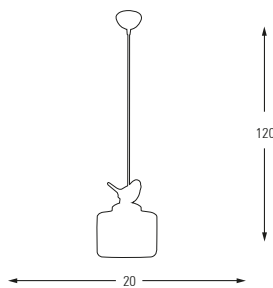

E27	Watt	LUMEN	K	Color
x1	40w	-	-	White

Metal Base + Glass

4709-1