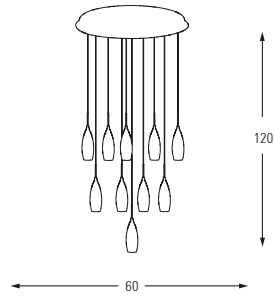

Metal Base + Acrylic Shade

**5367**

LED	Watt	LUMEN	K	Color
Samsung	5w	520	4000	Chrome

Metal Base + Acrylic Shade

**5367-10A**

LED	Watt	LUMEN	K	Color
Samsung	50w	5250	4000	Chrome

Metal Base + Acrylic Shade

**5367-6A**