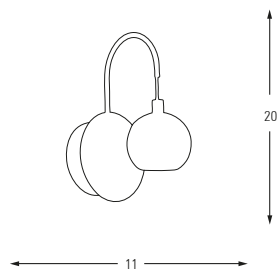

LED	Watt	LUMEN	K	Color
Samsung	44w	4620	4000	Chrome

Metal Base + Acrylic Shade

LED	Watt	LUMEN	K	Color
Samsung	28w	2940	4000	Chrome

Metal Base + Acrylic Shade

LED	Watt	LUMEN	K	Color
Samsung	4w	420	4000	Chrome

Metal Base + Acrylic Shade

5364-1A

LED	Watt	LUMEN	K	Color
Samsung	4w	420	4000	Chrome

Metal Base + Acrylic Shade