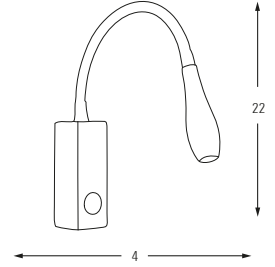

LED Watt LUMEN K Color On/Off Button
Samsung 3w 310 4000 Matchchrome On/Off Button

Metal Base

2112,02