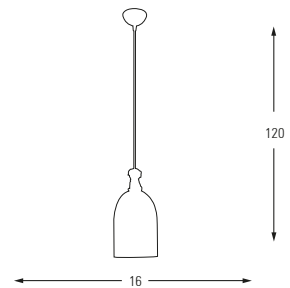

E27	Watt	LUMEN	K	Color
x1	40w	-	-	White

Metal Base + Glass