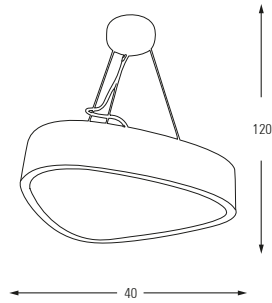

LED	Watt	LUMEN	K	Color
Samsung	15w	1575	4000	White

Metal Base + Acrylic Shade

5566-2A