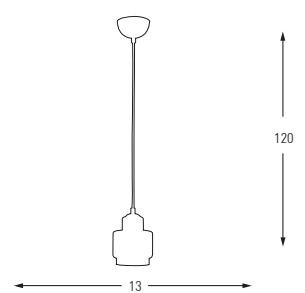

E27	Watt	LUMEN	K	Color
x1	40	-	-	Black Crinkle

Metal Base + Glass

E27	Watt	LUMEN	K	Color
x1	40	-	-	Black Crinkle

Metal Base + Glass

E27	Watt	LUMEN	K	Color
x1	40	-	-	Black Crinkle

Metal Base + Glass

E27	Watt	LUMEN	K	Color
x1	40	-	-	Black Crinkle

Metal Base + Glass