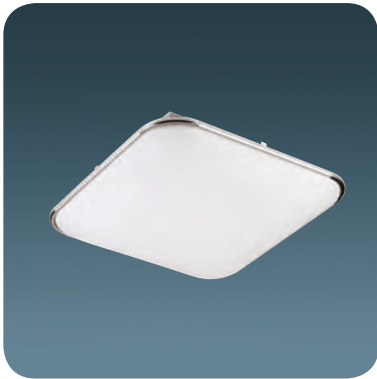

5545

5545-1

LED	Watt	LUMEN	K	Color
Samsung	16w	1680	4000	White

Metal Base + Acrylic Shade