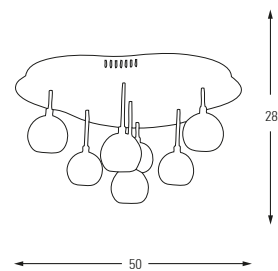

5364

LED	Watt	LUMEN	K	Color
Samsung	4w	420	4000	Chrome

Metal Base + Acrylic Shade