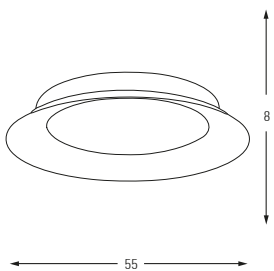

3805

LED	Watt	LUMEN	K	Color
Samsung	20w	2100	4000	Yellow Red

Metal Base + Acrylic Shade

LED	Watt	LUMEN	K	Color
Samsung	30w	3150	4000	Yellow Red

Metal Base + Acrylic Shade

LED	Watt	LUMEN	K	Color
Samsung	20w	2100	4000	Yellow Red

Metal Base + Acrylic Shade