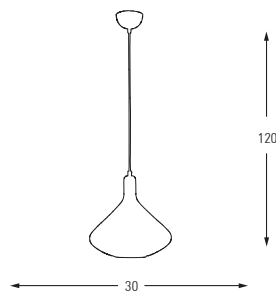

E27	Watt	LUMEN	K	Color
x1	40	-	-	Blue

Metal Base + Glass

4705-1A,23