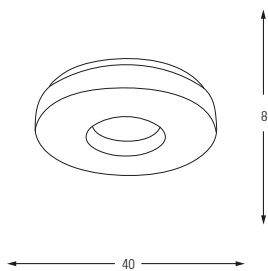

5546

LED	Watt	LUMEN	K	Color
Samsung	15w	1575	4000	White

Metal Base + Acrylic Shade

LED	Watt	LUMEN	K	Color
Samsung	20w	2100	4000	White

Metal Base + Acrylic Shade

LED	Watt	LUMEN	K	Color
Samsung	25w	2625	4000	White

Metal Base + Acrylic Shade

LED	Watt	LUMEN	K	Color
Samsung	25w	2625	4000	White

Metal Base + Acrylic Shade