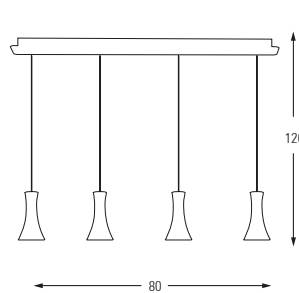

LED	Watt	LUMEN	K	Color
Samsung	32w	3360	4000	Yellow Gray

Metal Base + Glass Shade

4019-1A