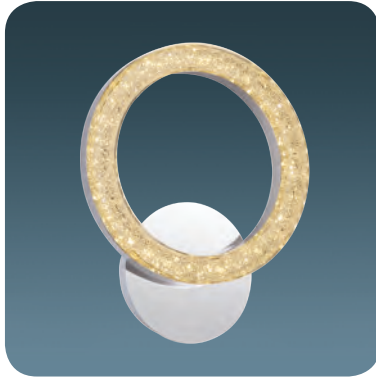

LED	Watt	LUMEN	K	Color
Samsung	12w	1260	3000	White Crinkle

Metal Base + Acrylic Shade

5630APL-B