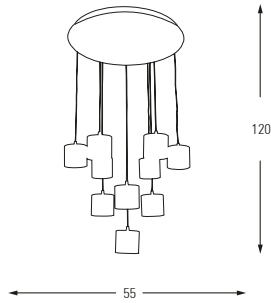

LED	Watt	LUMEN	K	Color
Samsung	30w	3150	4000	Chrome

Metal Base + Acrylic Shade

5369-5AS