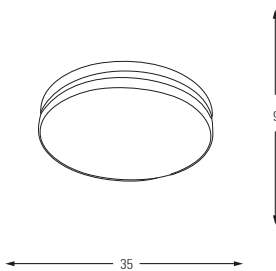

5541-2

LED	Watt	LUMEN	K	Color
Samsung	20w	2100	4000	White

Metal Base + Acrylic Shade