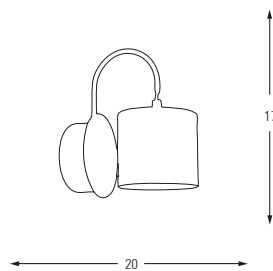

5369

LED	Watt	LUMEN	K	Color
Samsung	30w	3150	4000	Chrome

Metal Base + Acrylic Shade

LED	Watt	LUMEN	K	Color
Samsung	18w	1890	4000	Chrome

Metal Base + Acrylic Shade

LED	Watt	LUMEN	K	Color
Samsung	3w	310	4000	Chrome

Metal Base + Acrylic Shade

5369-1A

LED	Watt	LUMEN	K	Color
Samsung	3w	310	4000	Chrome

Metal Base + Acrylic Shade