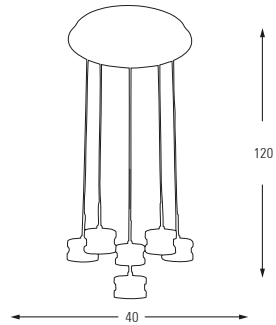

LED	Watt	LUMEN	K	Color
Samsung	30w	3150	4000	Chrome

Metal Base + Acrylic Shade

5362-6AS