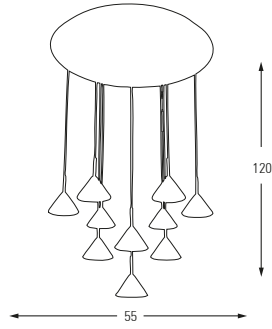

Metal Base + Acrylic Shade

**5356-10A**

LED	Watt	LUMEN	K	Color
Samsung	30w	3150	4000	White

Metal Base + Acrylic Shade

**5356-6A**

LED	Watt	LUMEN	K	Color
Samsung	18w	1890	4000	White

Metal Base + Acrylic Shade