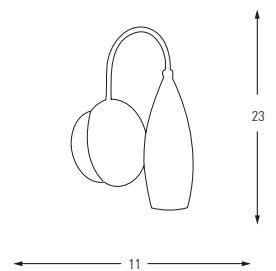

LED	Watt	LUMEN	K	Color
Samsung	50w	5250	4000	Chrome

Metal Base + Acrylic Shade

LED	Watt	LUMEN	K	Color
Samsung	30w	3150	4000	Chrome

Metal Base + Acrylic Shade

LED	Watt	LUMEN	K	Color
Samsung	5w	520	4000	Chrome

Metal Base + Acrylic Shade

LED	Watt	LUMEN	K	Color
Samsung	5w	520	4000	Chrome

Metal Base + Acrylic Shade