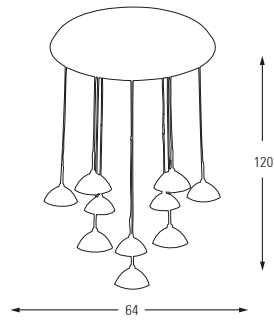

Metal Base + Acrylic Shade

5363-1A

LED Watt LUMEN K Color

Samsung 5w 520 4000 Chrome

Metal Base + Acrylic Shade

**5363-10A**

LED	Watt	LUMEN	K	Color
Samsung	50w	5250	4000	Chrome

Metal Base + Acrylic Shade