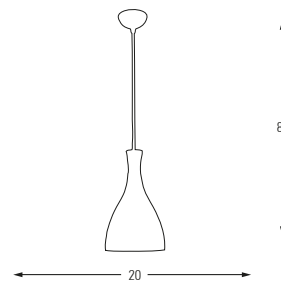

5100-2

E27	Watt	LUMEN	K	Color
x1	40	-	-	White-Red Orange

Metal Base + Opal Glass