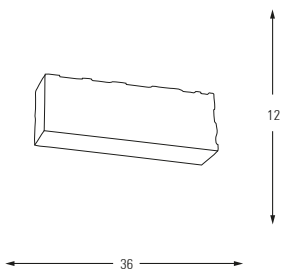

3723-2

LED	Watt	LUMEN	K	Color
Samsung	12w	1260	4000	White

Metal Base + Acrylic Shade