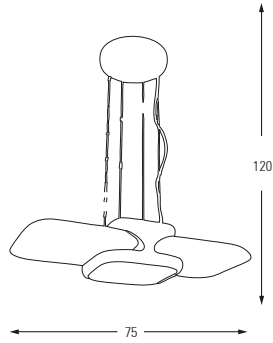

5616-3A

LED	Watt	LUMEN	K	Color		
Samsung	53w	5560	3000 6500	White Brown	Dimmer	Remote

Metal Base + Acrylic Shade