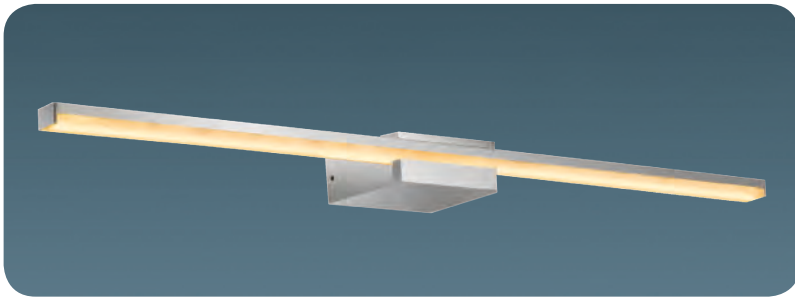

5121

5121-2

LED	Watt	LUMEN	K	Color
Samsung	20w	2100	3000	Chrome Rose Gold

Metal Base + Acrylic Shade

5121-1

LED	Watt	LUMEN	K	Color
Samsung	15w	1575	3000	Chrome Rose Gold

Metal Base + Acrylic Shade