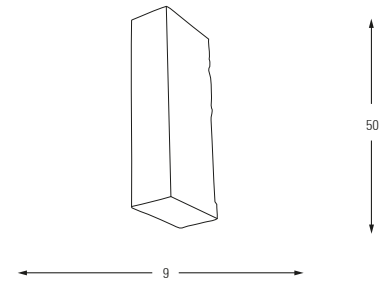

**3720-2**

LED	Watt	LUMEN	K	Color
Samsung	12w	1260	4000	White

Metal Base + Acrylic Shade

**3722-2**

LED	Watt	LUMEN	K	Color
Samsung	12w	1260	4000	White

Metal Base + Acrylic Shade

**3723-1**

LED	Watt	LUMEN	K	Color
Samsung	8w	840	4000	White