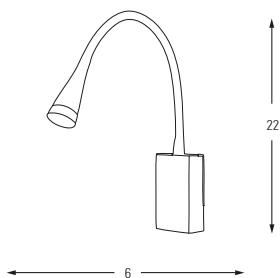

LED	Watt	LUMEN	K	Color	On/Off Button
Samsung	3w	300	3000	White	On/Off Button

Metal Base + Acrylic Shade

LED	Watt	LUMEN	K	Color	On/Off Button
Samsung	3w	300	3000	Black	On/Off Button

Metal Base + Acrylic Shade

LED	Watt	LUMEN	K	Color	On/Off Button
Samsung	4w	420	4000	Metal	On/Off Button

Metal Base + Acrylic Shade

LED	Watt	LUMEN	K	Color	On/Off Button
Samsung	3w	300	3000	Wood	On/Off Button

Metal Base + Wood Shade