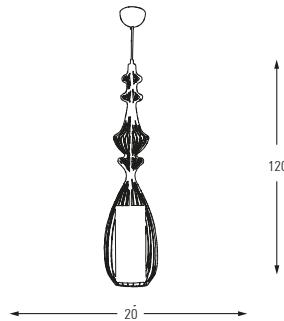

E27 Watt LUMEN K Color

x1 1x24 Energy Saving - - Black

Metal Base + PVC Shade

6548-1A