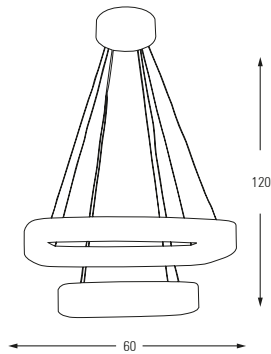

5619K-3

LED	Watt	LUMEN	K	Color
Samsung	68w	7140	4000	White

Metal Base