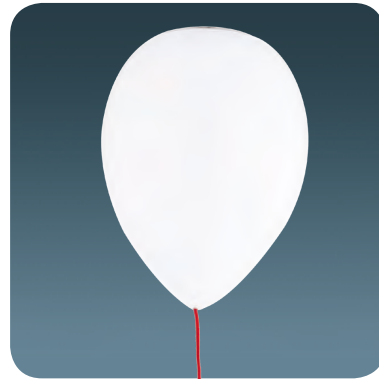

4720-1A,30

LED	Watt	LUMEN	K	Color
Samsung	7w	735	4000	Fuschia

Metal Base + Glass

**3217-1**

E14	Watt	LUMEN	K	Color
x1	40	-	-	White-Yellow Red-Green

Metal Base + Opal Glass

**3217-2**

E27	Watt	LUMEN	K	Color
x1	40	-	-	White-Yellow Red-Green