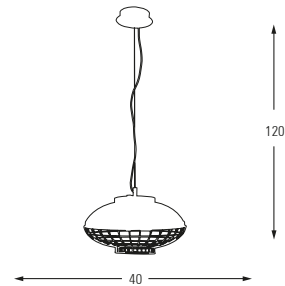

Metal Base

Chrome Code: 02

Rose Code: 32

**6524-1A**

LED	Watt	LUMEN	K	Color
Samsung	9w	945	3000	Chrome Rose-Gold

Metal Base

**6524-2A**

LED	Watt	LUMEN	K	Color
Samsung	9w	945	3000	Chrome Rose-Gold