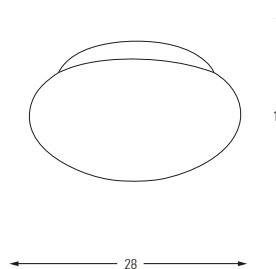

Metal Base + Opal Glass

**5083**

E27	Watt	LUMEN	K	Color
x2	40w	-	-	White

Metal Base + Opal Glass

**5084**

E27	Watt	LUMEN	K	Color
x1	40w	-	-	White

Metal Base + Opal Glass

5140