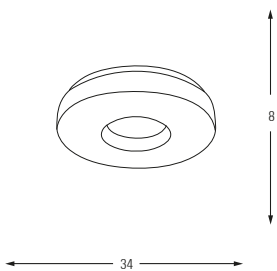

5546

LED	Watt	LUMEN	K	Color
Samsung	15w	1575	4000	White

Metal Base + Acrylic Shade

LED	Watt	LUMEN	K	Color
Samsung	20w	2100	4000	White

Metal Base + Acrylic Shade

LED	Watt	LUMEN	K	Color
Samsung	25w	2625	4000	White

Metal Base + Acrylic Shade

LED	Watt	LUMEN	K	Color
Samsung	25w	2625	4000	White

Metal Base + Acrylic Shade