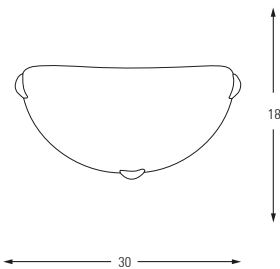

5140-30

E27	Watt	LUMEN	K	Color
x1	40w	-	-	White

Metal Base + Glass