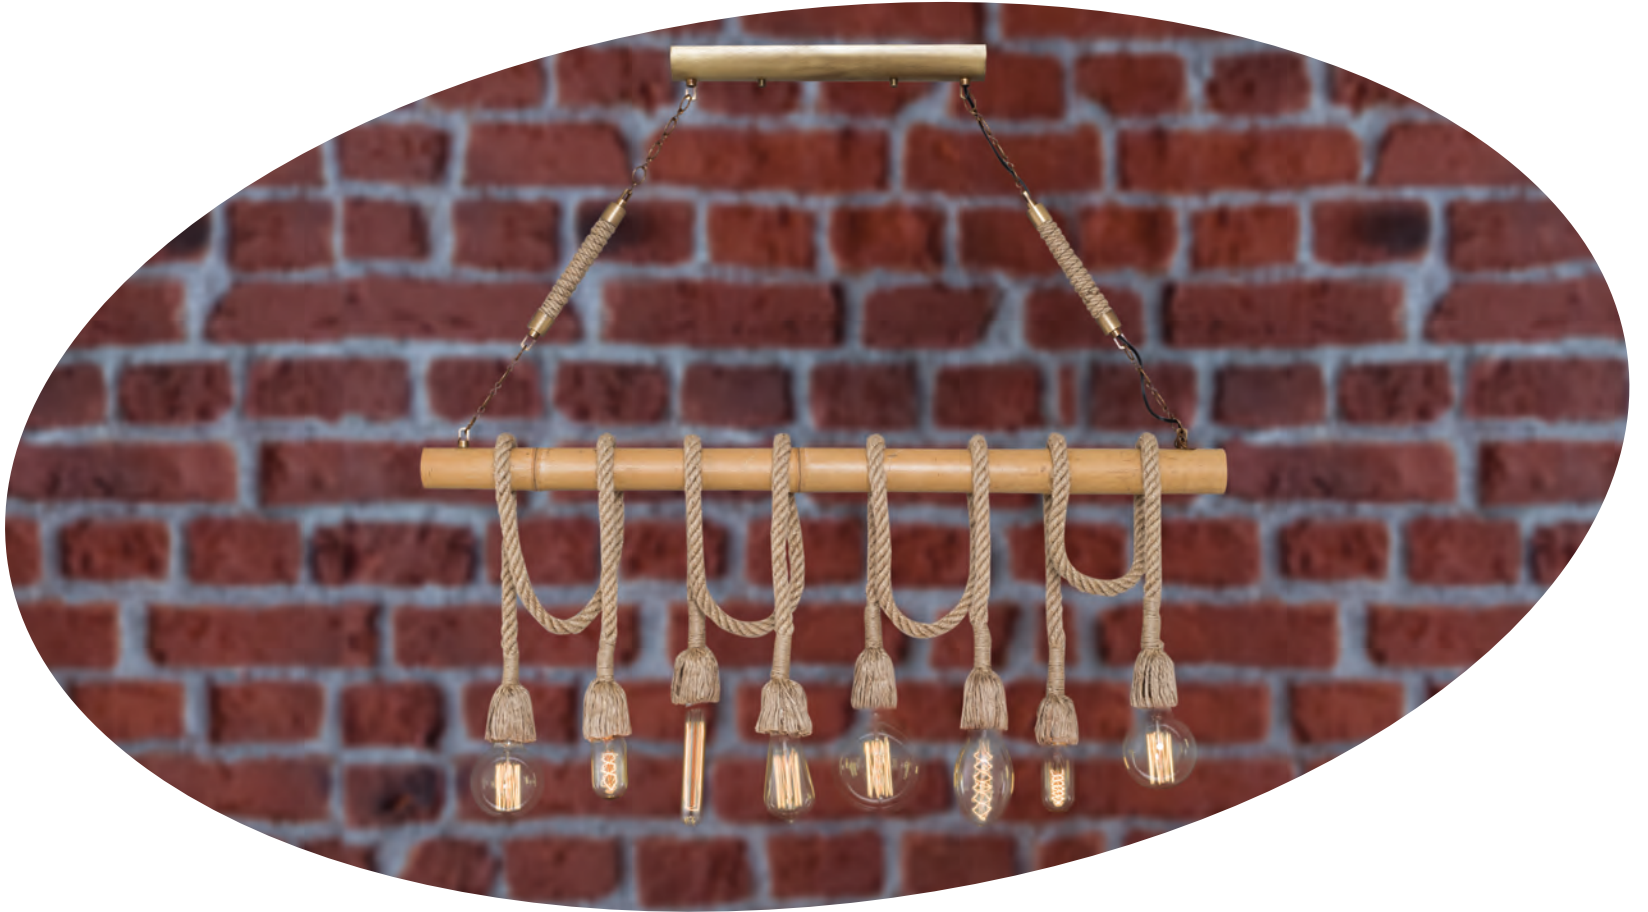

**6503-1A**

E27	Watt	LUMEN	K	Color
x1	40w	-	-	Oak

Metal Base + Opal Glass

**6504-1A**

E27	Watt	LUMEN	K	Color
x1	40	-	-	Oak

Metal Base + Opal Glass

**6489-1**

E27	Watt	LUMEN	K	Color
x6	40w	-	-	Oak