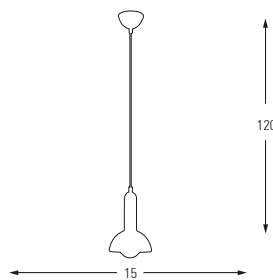

E27	Watt	LUMEN	K	Color
x1	40	-	-	White-Yellow Red-Green-Black Purple

Metal Base

6490B-1A