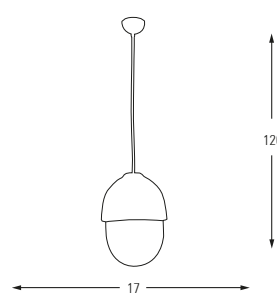

**6503-1A**

E27	Watt	LUMEN	K	Color
x1	40w	-	-	Oak

Metal Base + Opal Glass

**6504-1A**

E27	Watt	LUMEN	K	Color
x1	40	-	-	Oak

Metal Base + Opal Glass

**6489-1**

E27	Watt	LUMEN	K	Color
x6	40w	-	-	Oak