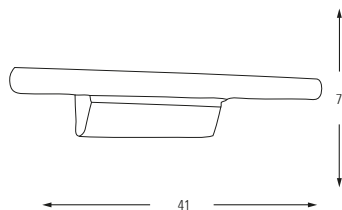

**5120-2**

LED	Watt	LUMEN	K	Color
Samsung	7w	630	6500	Metal

Metal Base

**5129-1**

LED	Watt	LUMEN	K	Color
Samsung	10w	900	6500	Chrome

Metal Base

**5129-2**

LED	Watt	LUMEN	K	Color
Samsung	18w	1600	6500	Chrome