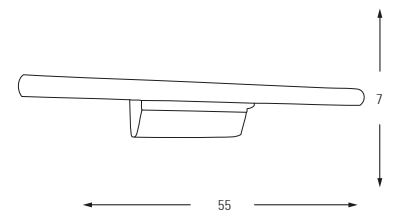

5129-2

LED	Watt	LUMEN	K	Color
Samsung	18w	1600	6500	Chrome

Metal Base