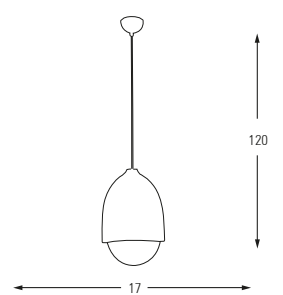

**6503-1A**

E27	Watt	LUMEN	K	Color
x1	40w	-	-	Oak

Metal Base + Opal Glass

**6504-1A**

E27	Watt	LUMEN	K	Color
x1	40	-	-	Oak

Metal Base + Opal Glass

**6489-1**

E27	Watt	LUMEN	K	Color
x6	40w	-	-	Oak