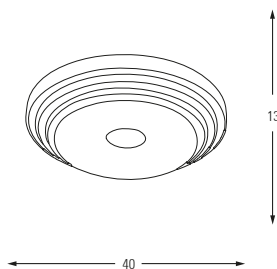

**5518-1**

LED	Watt	LUMEN	K	Color
Samsung	20w	2100	4000	White

Metal Base + Acrylic Shade

**5518-2**

LED	Watt	LUMEN	K	Color
Samsung	25w	2625	4000	White

Metal Base + Acrylic Shade

4405

4405-1