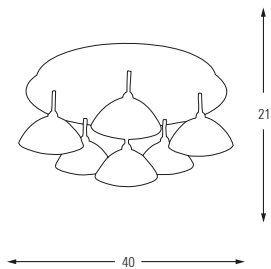

Metal Base + Acrylic Shade

5363-1A

LED Watt LUMEN K Color

Samsung 5w 520 4000 Chrome

Metal Base + Acrylic Shade

**5363-10A**

LED	Watt	LUMEN	K	Color
Samsung	50w	5250	4000	Chrome

Metal Base + Acrylic Shade