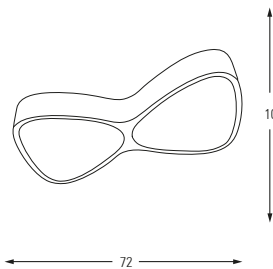

**5566-3**

LED	Watt	LUMEN	K	Color
Samsung	45w	4725	4000	White

Metal Base + Acrylic Shade

**5566-4**

LED	Watt	LUMEN	K	Color
Samsung	60w	6240	4000	White

Metal Base + Acrylic Shade

**5566-1**

LED	Watt	LUMEN	K	Color
Samsung	15w	1575	4000	White