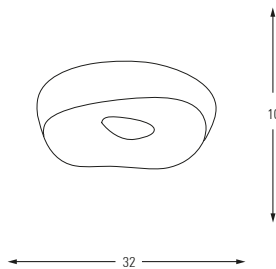

4405-2

LED	Watt	LUMEN	K	Color
Samsung	20w	2100	4000	White

Metal Base + Acrylic Shade