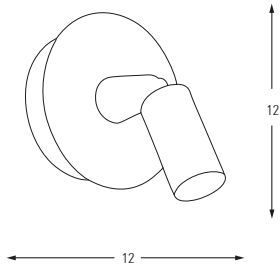

2605-1

LED	Watt	LUMEN	K	Color
Samsung	3w	310	4000	Black White

Metal Base