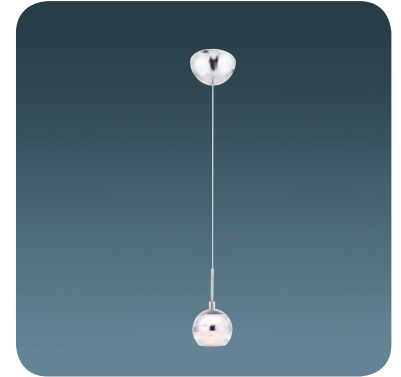

LED	Watt	LUMEN	K	Color
Samsung	44w	4620	4000	Chrome

Metal Base + Acrylic Shade

LED	Watt	LUMEN	K	Color
Samsung	28w	2940	4000	Chrome

Metal Base + Acrylic Shade

LED	Watt	LUMEN	K	Color
Samsung	4w	420	4000	Chrome

Metal Base + Acrylic Shade

5364-1A

LED	Watt	LUMEN	K	Color
Samsung	4w	420	4000	Chrome

Metal Base + Acrylic Shade