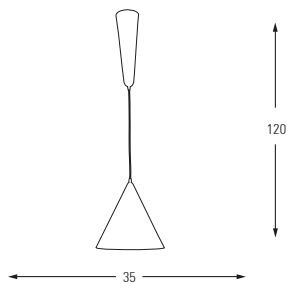

6493

E27	Watt	LUMEN	K	Color
x1	40	-	-	White-Yellow Red-Green

Metal Base