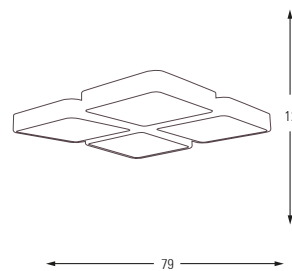

LED	Watt	LUMEN	K	Color
Samsung	80w	8400	4000	Red Orange

Metal Base + Acrylic Shade