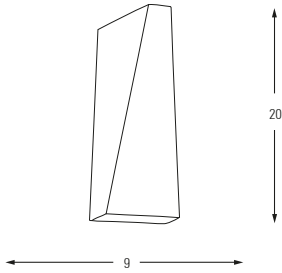

LED	Watt	LUMEN	K	Color
Samsung	3w	310	4000	White

Metal Base

**2626-2**

LED	Watt	LUMEN	K	Color
Samsung	6w	630	4000	White

Metal Base

**2354-1**

LED	Watt	LUMEN	K	Color	IP
Samsung	10w	1050	3200	Black	65

Metal Base