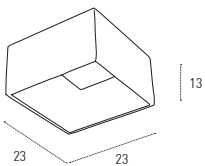

LED	Watt	LUMEN	K	Color
Samsung	15w	1575	4000	White Black

Metal Base + Acrylic Shade

5656-4

LED	Watt	LUMEN	K	Color
Samsung	15w	1575	4000	White Black

Metal Base + Acrylic Shade

*Freestyle Design*

5567

**5567-3**