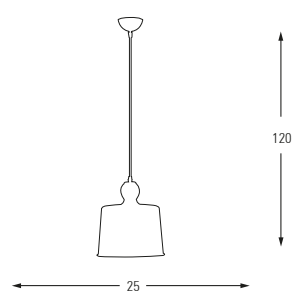

Metal Base

**6527-1A,01**

E27	Watt	LUMEN	K	Color
x1	40w	-	-	White

Metal Base

**6520C-1A**

E27	Watt	LUMEN	K	Color
x1	40	-	-	White Yellow Gray

Metal Base + Wood Shade

**6520A-1A**