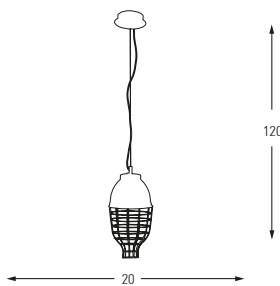

LED	Watt	LUMEN	K	Color
Samsung	7w	735	3000	Chrome Rose-Gold

Metal Base

6523-2A