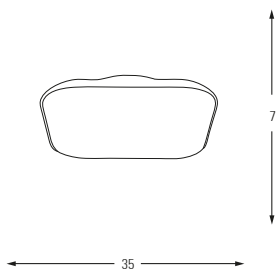

Samsung 19w 2000 3000 White Dimmer Switch
6500 Brown

Metal Base + Acrylic Shade

5616-3