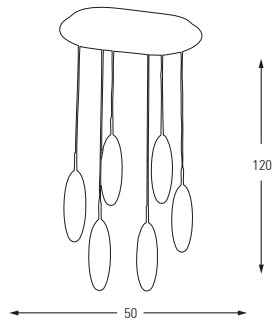

5355-6AS

LED	Watt	LUMEN	K	Color
Samsung	30w	3150	4000	White

Metal Base + Acrylic Shade