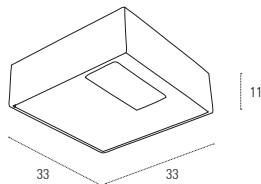

LED	Watt	LUMEN	K	Color
Samsung	15w	1575	4000	White Black

Metal Base + Acrylic Shade

5656-4

LED	Watt	LUMEN	K	Color
Samsung	15w	1575	4000	White Black

Metal Base + Acrylic Shade

*Freestyle Design*

5567

**5567-3**