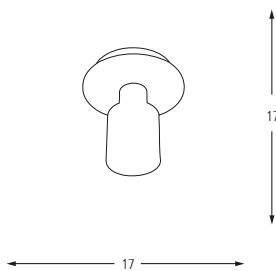

5005

White Code: 01

Wenge Code: 15

E14	Watt	LUMEN	K	Color
x1	40w	-	-	White Wenge

Wood Base + Opal Glass

E14	Watt	LUMEN	K	Color
x3	40w	-	-	White Wenge

Wood Base + Opal Glass

E14	Watt	LUMEN	K	Color
x6	40w	-	-	White Wenge

Wood Base + Opal Glass

E14	Watt	LUMEN	K	Color
x1	40w	-	-	White Wenge

Wood Base + Opal Glass