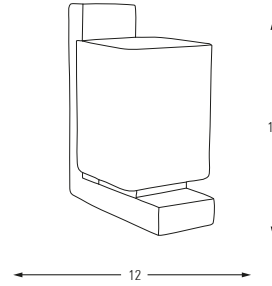

E27	Watt	LUMEN	K	Color
x1	40w	-	-	Black Oak

Metal + Wood Base + Opal Glass

2471

E27	Watt	LUMEN	K	Color
x1	40w	-	-	Oak

Metal + Wood Base + Opal Glass