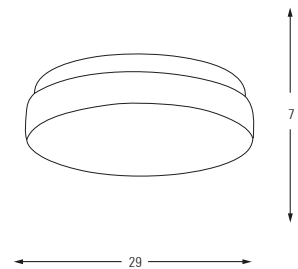

1502

E27	Watt	LUMEN	K	Color
x1	40w	-	-	White

Metal Base + Glass

E27	Watt	LUMEN	K	Color
x2	40w	-	-	White

Metal Base + Glass

E27	Watt	LUMEN	K	Color
x2	40w	-	-	White

Metal Base + Glass