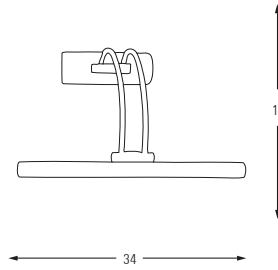

LED	Watt	LUMEN	K	Color
Samsung	4w	360	3000	Chrome

Metal Base

**1002,18**

LED	Watt	LUMEN	K	Color
Samsung	4w	360	3000	Matchrome

Metal Base

**1002,20**

LED	Watt	LUMEN	K	Color
Samsung	4w	360	3000	Antique

Metal Base