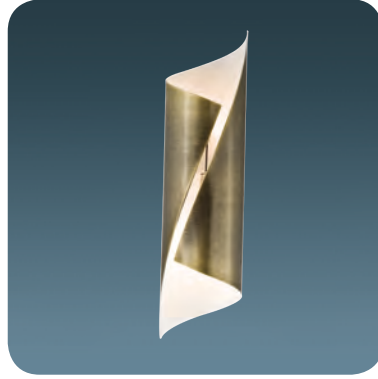

6212,20

G9	Watt	LUMEN	K	Color
x2	40w	-	-	Antique
Metal Base