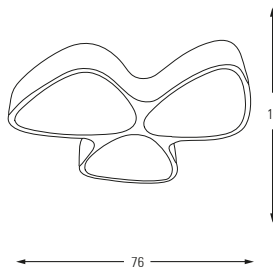

5566

LED	Watt	LUMEN	K	Color
Samsung	30w	3150	4000	White

Metal Base + Acrylic Shade

LED	Watt	LUMEN	K	Color
Samsung	45w	4725	4000	White

Metal Base + Acrylic Shade

LED	Watt	LUMEN	K	Color
Samsung	60w	6240	4000	White

Metal Base + Acrylic Shade