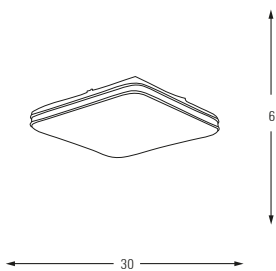

5545-3

LED	Watt	LUMEN	K	Color
Samsung	54w	5670	4000	White

Metal Base + Acrylic Shade

5563

5563-1

Samsung 10w 1050 4000 White

Metal Base + Acrylic Shade

5563-2