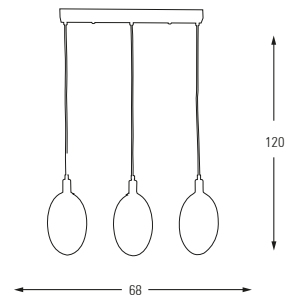

E14	Watt	LUMEN	K	Color
x3	40w	-	-	Green-Honey Transparent

Metal Base + Glass