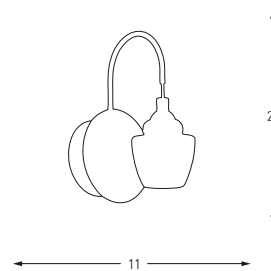

LED	Watt	LUMEN	K	Color
Samsung	44w	4620	4000	Chrome

Metal Base + Acrylic Shade

LED	Watt	LUMEN	K	Color
Samsung	28w	2940	4000	Chrome

Metal Base + Acrylic Shade

LED	Watt	LUMEN	K	Color
Samsung	4w	420	4000	Chrome

Metal Base + Acrylic Shade

LED	Watt	LUMEN	K	Color
Samsung	4w	420	4000	Chrome

Metal Base + Acrylic Shade