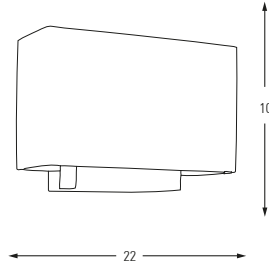

E27	Watt	LUMEN	K	Color
x1	40w	-	-	Oak

Metal + Wood Base + Opal Glass

E14	Watt	LUMEN	K	Color
x1	40w	-	-	Oak

Metal + Wood Base + Opal Glass

4055

E27	Watt	LUMEN	K	Color
x1	40w	-	-	Black Oak

Metal + Wood Base + Opal Glass

E27	Watt	LUMEN	K	Color
x1	40w	-	-	Oak

Metal + Wood Base + Opal Glass

E27	Watt	LUMEN	K	Color
x1	40w	-	-	Transparent

Metal Base + Glass

E27	Watt	LUMEN	K	Color
x2	40w	-	-	Transparent

Metal Base + Glass

E27	Watt	LUMEN	K	Color
x1	40w	-	-	Wenge

Metal + Wood Base + Glass Shade

E27	Watt	LUMEN	K	Color
x2	40w	-	-	Wenge

Metal + Wood Base + Glass Shade