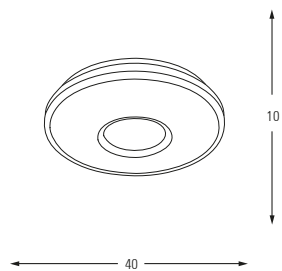

5513

LED	Watt	LUMEN	K	Color
Samsung	15w	1575	4000	Gray

Metal Base + Acrylic Shade

LED	Watt	LUMEN	K	Color
Samsung	20w	2100	4000	Gray

Metal Base + Acrylic Shade

LED	Watt	LUMEN	K	Color
Samsung	25w	2625	4000	Gray

Metal Base + Acrylic Shade

LED	Watt	LUMEN	K	Color
Samsung	45w	4725	4000	Gray

Metal Base + Acrylic Shade