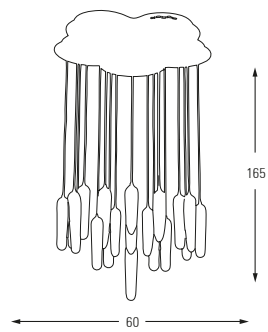

5360Y-21A

LED	Watt	LUMEN	K	Color

Samsung 63w 6610 4000 White

Metal Base + Acrylic Shade