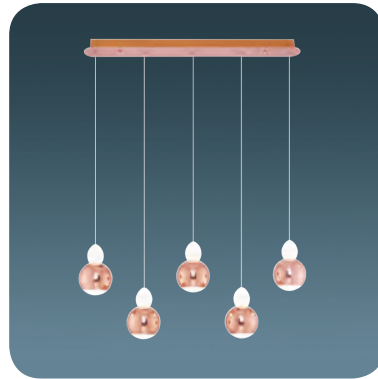

LED	Watt	LUMEN	K	Color
Samsung	72w	7560	4000	Chrome Rose

Metal Base + Acrylic Shade

5371-5AS