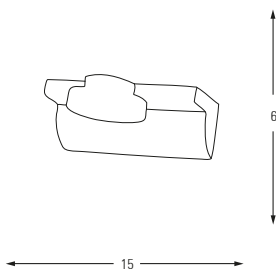

2617

Samsung 3w 310 6500 Chrome

Metal Base + Acrylic Shade

Samsung 6w 630 6500 Chrome

Metal Base + Acrylic Shade

Samsung 9w 940 6500 Chrome

Metal Base + Acrylic Shade