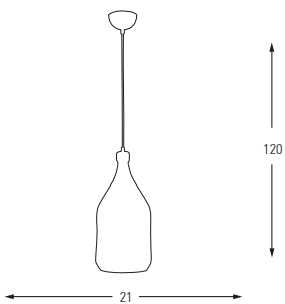

E27	Watt	LUMEN	K	Color
x1	40	-	-	Black

Metal Base

4465-1