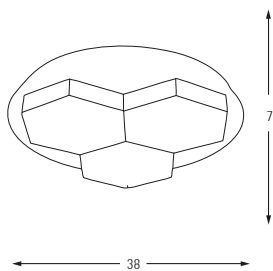

5659

LED	Watt	LUMEN	K	Color
Samsung	12w	1200	3200	Chrome

Metal Base + Acrylic Shade

LED	Watt	LUMEN	K	Color
Samsung	36w	3600	3200	Chrome

Metal Base + Acrylic Shade

LED	Watt	LUMEN	K	Color
Samsung	84w	8400	3200	Chrome

Metal Base + Acrylic Shade