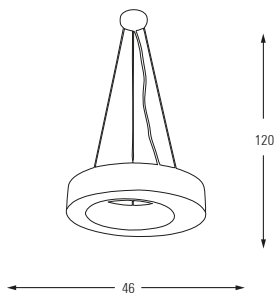

5568-2

LED	Watt	LUMEN	K	Color
Samsung	36w	3780	4000	Brown

Metal Base + Acrylic Shade

3964

**3964-1A**

LED	Watt	LUMEN	K	Color
Samsung	24w	2520	4000	White

Metal Base + Acrylic Shade

**3964-2A**