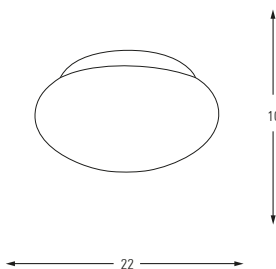

Metal Base + Opal Glass

**5083**

E27	Watt	LUMEN	K	Color
x2	40w	-	-	White

Metal Base + Opal Glass

**5084**

E27	Watt	LUMEN	K	Color
x1	40w	-	-	White

Metal Base + Opal Glass

5140