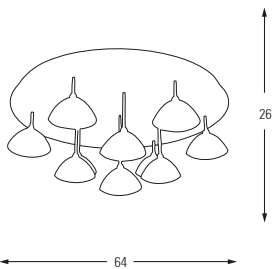

Metal Base + Acrylic Shade

5363-1A

LED Watt LUMEN K Color

Samsung 5w 520 4000 Chrome

Metal Base + Acrylic Shade

**5363-10A**

LED	Watt	LUMEN	K	Color
Samsung	50w	5250	4000	Chrome

Metal Base + Acrylic Shade