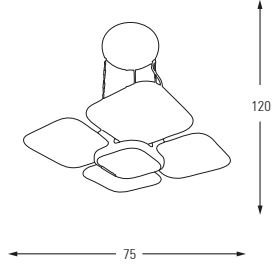

5616-5A

LED	Watt	LUMEN	K	Color		
Samsung	91w	9550	3000 6500	White Brown	Dimmer	Remote

Metal Base + Acrylic Shade