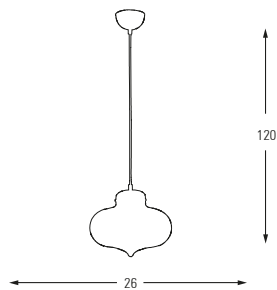

E27	Watt	LUMEN	K	Color
x1	40	-	-	Blue

Metal Base + Glass

4703-1A,12