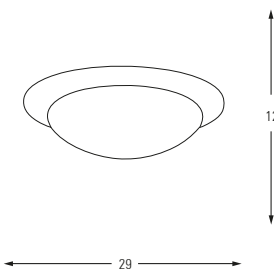

E27	Watt	LUMEN	K	Color
x1	40w	-	-	White Brown

Metal Base + Glass

5086

5086-1

E27	Watt	LUMEN	K	Color
x1	40w	-	-	Wenge
Metal + Wood Base + Opal Glass				

5086-2

E27	Watt	LUMEN	K	Color
x2	40w	-	-	Wenge
Metal + Wood Base + Opal Glass				