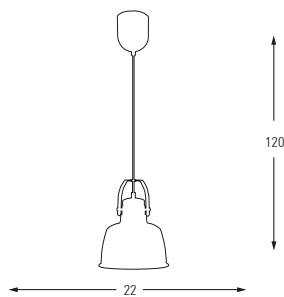

E27	Watt	LUMEN	K	Color
x1	40	-	-	Gray

Metal Base

6513-1A,19