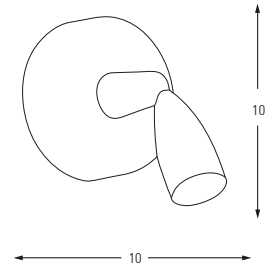

2605-1

LED	Watt	LUMEN	K	Color
Samsung	3w	310	4000	Black White

Metal Base