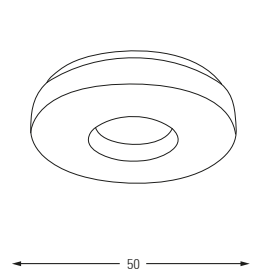

5546

LED	Watt	LUMEN	K	Color
Samsung	15w	1575	4000	White

Metal Base + Acrylic Shade

LED	Watt	LUMEN	K	Color
Samsung	20w	2100	4000	White

Metal Base + Acrylic Shade

LED	Watt	LUMEN	K	Color
Samsung	25w	2625	4000	White

Metal Base + Acrylic Shade

LED	Watt	LUMEN	K	Color
Samsung	25w	2625	4000	White

Metal Base + Acrylic Shade