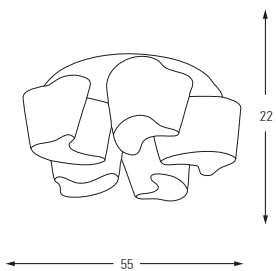

6324-3A

E27	Watt	LUMEN	K	Color
x3	40w	-	-	Chrome

Metal Base + Opal Glass