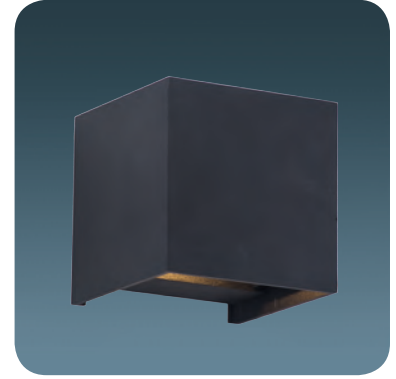

2354-3

LED	Watt	LUMEN	K	Color	IP
Samsung	10w	1050	3200	Black	65

Metal Base