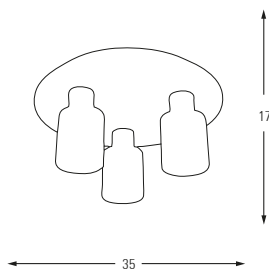

5005

White Code: 01

Wenge Code: 15

E14	Watt	LUMEN	K	Color
x1	40w	-	-	White Wenge

Wood Base + Opal Glass

E14	Watt	LUMEN	K	Color
x3	40w	-	-	White Wenge

Wood Base + Opal Glass

E14	Watt	LUMEN	K	Color
x6	40w	-	-	White Wenge

Wood Base + Opal Glass

E14	Watt	LUMEN	K	Color
x1	40w	-	-	White Wenge

Wood Base + Opal Glass