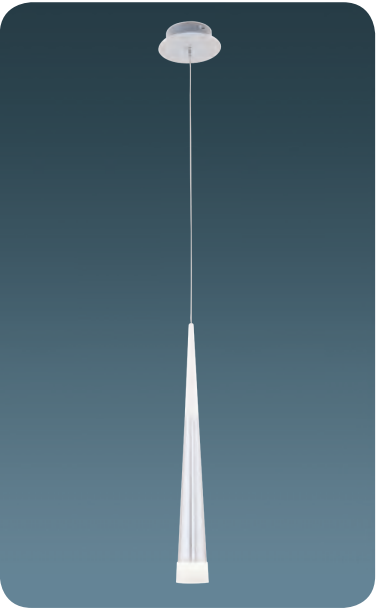

Metal Base + Acrylic Shade

6114

LED	Watt	LUMEN	K	Color
Samsung	7w	730	4000	Metal

Metal Base + Acrylic Shade

6114-1A

LED	Watt	LUMEN	K	Color
Samsung	7w	730	4000	Metal

Metal Base + Acrylic Shade

5622