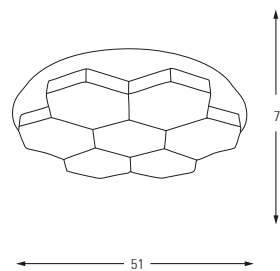

5659

LED	Watt	LUMEN	K	Color
Samsung	12w	1200	3200	Chrome

Metal Base + Acrylic Shade

LED	Watt	LUMEN	K	Color
Samsung	36w	3600	3200	Chrome

Metal Base + Acrylic Shade

LED	Watt	LUMEN	K	Color
Samsung	84w	8400	3200	Chrome

Metal Base + Acrylic Shade