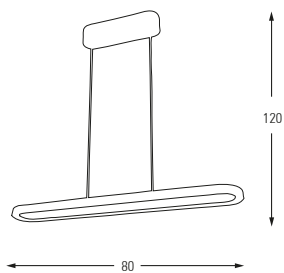

5614-2A

LED	Watt	LUMEN	K	Color
Samsung	55w	5770	3500	White

Metal Base + Acrylic Shade