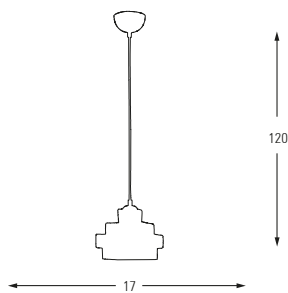

E27	Watt	LUMEN	K	Color
x1	40	-	-	Black Crinkle

Metal Base + Glass

E27	Watt	LUMEN	K	Color
x1	40	-	-	Black Crinkle

Metal Base + Glass

E27	Watt	LUMEN	K	Color
x1	40	-	-	Black Crinkle

Metal Base + Glass

E27	Watt	LUMEN	K	Color
x1	40	-	-	Black Crinkle

Metal Base + Glass