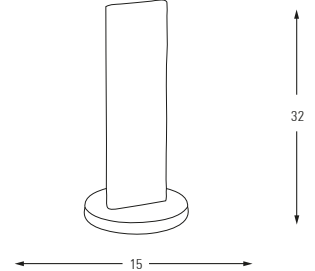

LED	Watt	LUMEN	K	Color
Samsung	19w	1995	4000	Wood
Metal Base + Acrylic Shade				

LED	Watt	LUMEN	K	Color
Samsung	29w	3045	4000	Wood
Metal Base + Acrylic Shade				

LED	Watt	LUMEN	K	Color
Samsung	10w	1050	4000	White
Metal Base + Acrylic Shade				

LED	Watt	LUMEN	K	Color
Samsung	16w	1600	3000	Chrome
Metal Base + Crystal Shade				

LED	Watt	LUMEN	K	Color
Samsung	8w	800	3000	Chrome
Metal Base + Crystal Shade				

LED	Watt	LUMEN	K	Color	Touch
Samsung	4w	360	3000	Chrome	Touch
Metal Base + Acrylic Shade					

LED	Watt	LUMEN	K	Color	Touch
Samsung	4w	360	3000	Chrome	Touch
Metal Base + Acrylic Shade