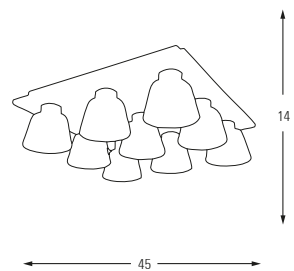

6112

LED	Watt	LUMEN	K	Color
Samsung	21w	2200	4000	Chrome

Metal Base + Glass Shade

LED	Watt	LUMEN	K	Color
Samsung	9w	940	4000	Chrome

Metal Base + Glass Shade

LED	Watt	LUMEN	K	Color
Samsung	27w	2830	4000	Chrome

Metal Base + Glass Shade