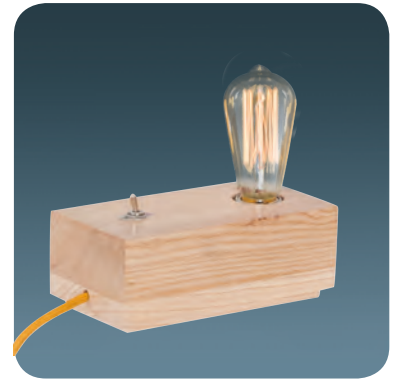

x1 40 - - Oak On/Off Button

Wood Base + Glass

6316-17