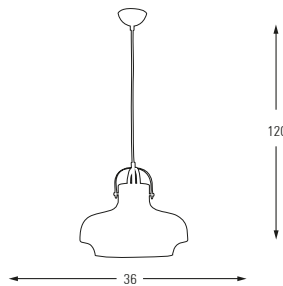

6491

E27	Watt	LUMEN	K	Color
x1	40	-	-	White-Yellow Brown-Blue Green-Black

Metal Base