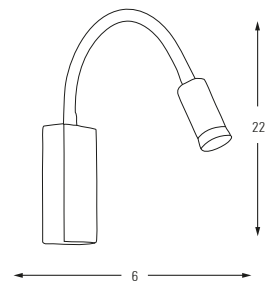

Metal Base

**2113,01**

LED Watt LUMEN K Color On/Off Button  
Samsung 3w 310 4000 White On/Off Button

Metal Base

**2113,19**

LED Watt LUMEN K Color On/Off Button  
Samsung 3w 310 4000 Black On/Off Button

Metal Base