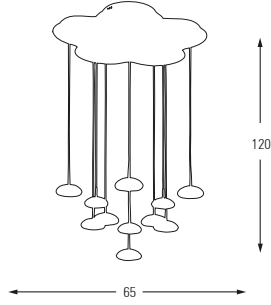

Metal Base + Acrylic Shade

**5366-11A**

LED	Watt	LUMEN	K	Color
Samsung	55w	5780	4000	White

Metal Base + Acrylic Shade

**5366-7A**

LED	Watt	LUMEN	K	Color
Samsung	35w	3670	4000	White

Metal Base + Acrylic Shade