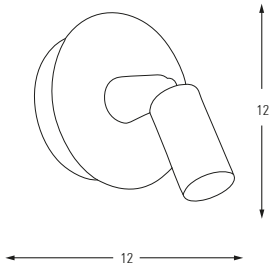

2605-1

LED	Watt	LUMEN	K	Color
Samsung	3w	310	4000	Black White

Metal Base