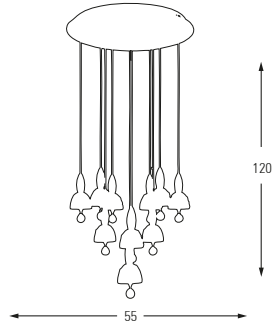

LED	Watt	LUMEN	K	Color	Switch
Samsung	46w	4830	4000	White	Switch

Metal Base + Acrylic Shade

5351-6A