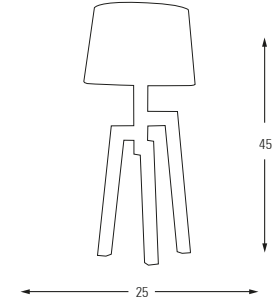

E27 Watt LUMEN K Color

x1 Energy Saving 24w - - Oak

Wood Base + PVC Shade

**6319ML**

E27 Watt LUMEN K Color

x1 Energy Saving 24w - - Oak

Wood Base + PVC Shade

**6320L**