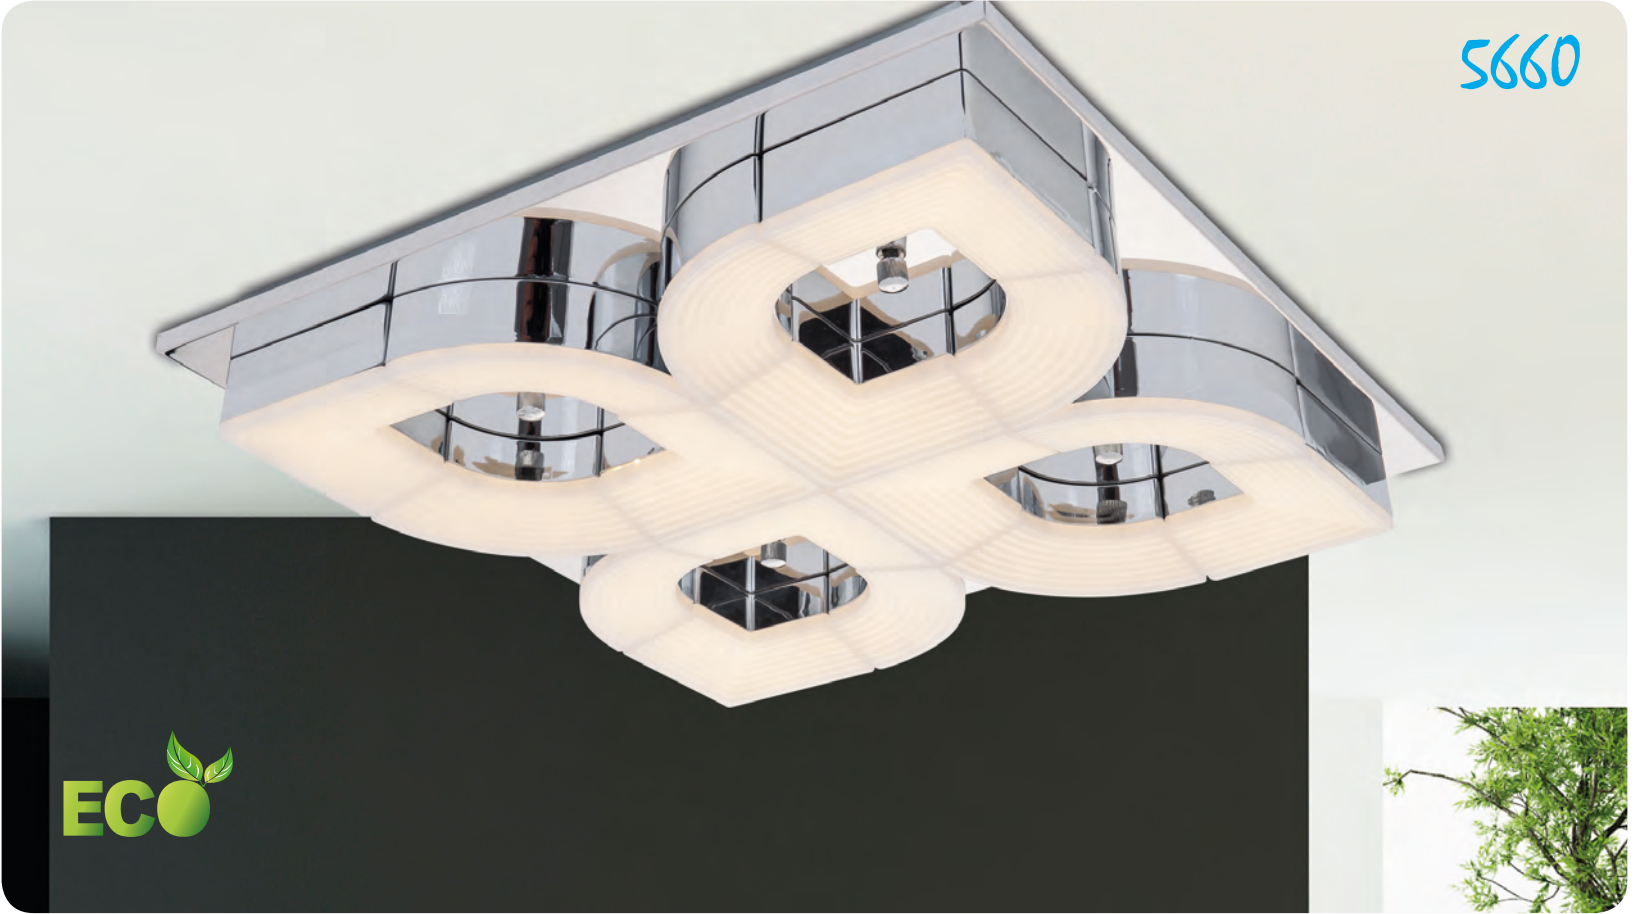

5660

5660-1

LED	Watt	LUMEN	K	Color
Samsung	14w	1400	3200	Chrome

Metal Base + Acrylic Shade