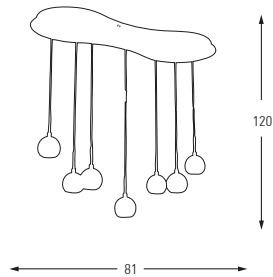

5364-11A

LED	Watt	LUMEN	K	Color
Samsung	44w	4620	4000	Chrome

Metal Base + Acrylic Shade

5364-7A

LED	Watt	LUMEN	K	Color
Samsung	28w	2940	4000	Chrome

Metal Base + Acrylic Shade

5364-7AS

LED	Watt	LUMEN	K	Color
Samsung	28w	2940	4000	Chrome

Metal Base + Acrylic Shade