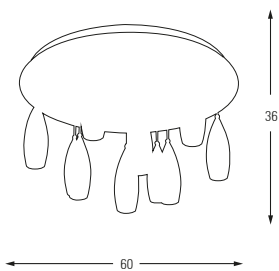

5367-6

LED	Watt	LUMEN	K	Color
Samsung	30w	3150	4000	Chrome

Metal Base + Acrylic Shade