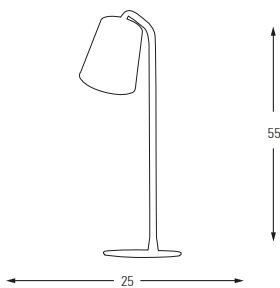

E14	Watt	LUMEN	K	Color
x1	40	-	-	White-Yellow Black

Metal Base

6550-L