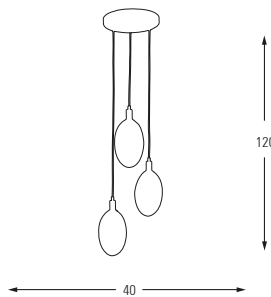

Honey Code: 22

**4708-1A**

E14	Watt	LUMEN	K	Color
x1	40w	-	-	Green-Honey Transparent

Metal Base + Glass

**4708-3AY**

E14	Watt	LUMEN	K	Color
x3	40w	-	-	Green-Honey Transparent

Metal Base + Glass

**4708-3AS**