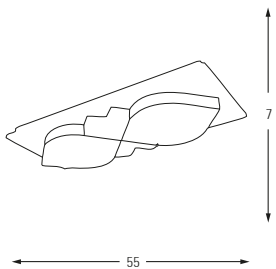

5660

LED	Watt	LUMEN	K	Color
Samsung	14w	1400	3200	Chrome

Metal Base + Acrylic Shade

LED	Watt	LUMEN	K	Color
Samsung	36w	3600	3200	Chrome

Metal Base + Acrylic Shade

LED	Watt	LUMEN	K	Color
Samsung	56w	5600	3200	Chrome

Metal Base + Acrylic Shade