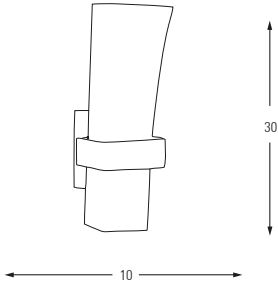

E14	Watt	LUMEN	K	Color	Switch
x1	40w	-	-	White	Switch

Metal Base + Opal Glass

5070

E27	Watt	LUMEN	K	Color
x1	40w	-	-	White

Metal Base + Opal Glass

**2475**

E27	Watt	LUMEN	K	Color
x1	40w	-	-	Oak

Metal + Wood Base + Opal Glass