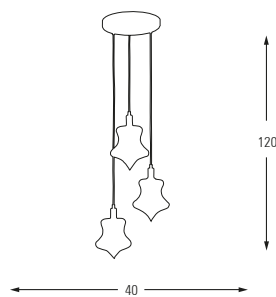

E14	Watt	LUMEN	K	Color
x1	40w	-	-	Green-Honey Transparent

Metal Base + Glass

**4706-3AY**

E14	Watt	LUMEN	K	Color
x3	40w	-	-	Green-Honey Transparent

Metal Base + Glass

**4706-3AS**

E14	Watt	LUMEN	K	Color
x3	40w	-	-	Green-Honey Transparent