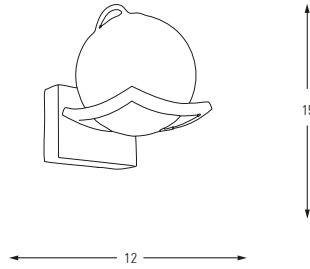

2353-3

G9	Watt	LUMEN	K	Color
x1	40w	-	-	Chrome
Metal Base + Opal Glass