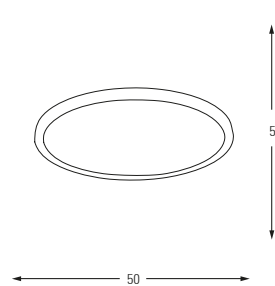

3801

LED	Watt	LUMEN	K	Color
Samsung	40w	3600	4000	White

Metal Base + Acrylic Shade

LED	Watt	LUMEN	K	Color
Samsung	50w	4500	4000	White

Metal Base + Acrylic Shade

LED	Watt	LUMEN	K	Color
Samsung	40w	3600	4000	White

Metal Base + Acrylic Shade

LED	Watt	LUMEN	K	Color
Samsung	50w	4500	4000	White

Metal Base + Acrylic Shade