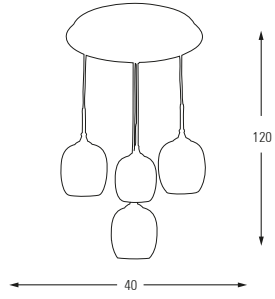

5259-4A

E14	Watt	LUMEN	K	Color
x4	40w	-	-	White-Gray Orange

Metal Base + Opal Glass