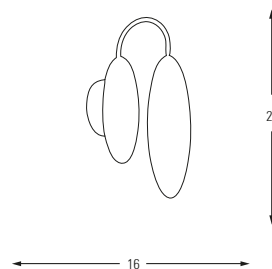

LED	Watt	LUMEN	K	Color
Samsung	30w	3150	4000	White

Metal Base + Acrylic Shade

**5355**

LED	Watt	LUMEN	K	Color
Samsung	5w	520	4000	White

Metal Base + Acrylic Shade

**5355-1A**

LED	Watt	LUMEN	K	Color
Samsung	5w	520	4000	White