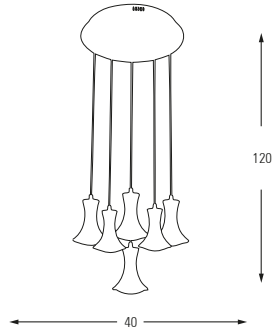

LED	Watt	LUMEN	K	Color
Samsung	50w	5250	4000	White

Metal Base + Acrylic Shade

**5354-6A**

LED	Watt	LUMEN	K	Color
Samsung	30w	3150	4000	White

Metal Base + Acrylic Shade

**5354-6AS**

LED	Watt	LUMEN	K	Color
Samsung	30w	3150	4000	White