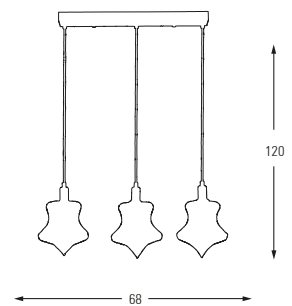

E14	Watt	LUMEN	K	Color
x3	40w	-	-	Green-Honey Transparent

Metal Base + Glass