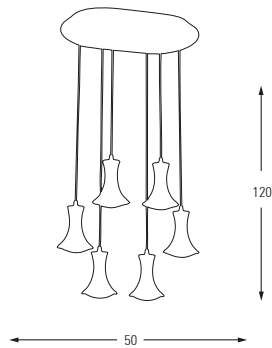

LED	Watt	LUMEN	K	Color
Samsung	30w	3150	4000	White

Metal Base + Acrylic Shade