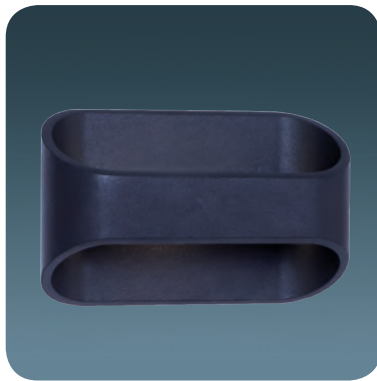

Metal Base + Acrylic Shade

**2603**

LED	Watt	LUMEN	K	Color	On/Off Button
Samsung	3w	250	3800	White	On/Off Button

Metal Base

**2604,03**

LED	Watt	LUMEN	K	Color
Samsung	3w	310	4000	Yellow

Metal Base

**2604,19**