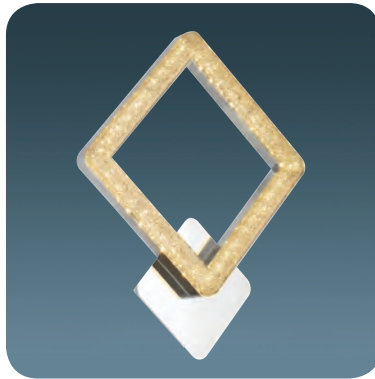

Metal Base + Acrylic Shade

**5632-1**

LED	Watt	LUMEN	K	Color
Samsung	16w	1680	3000	White Crinkle

Metal Base + Acrylic Shade

**5632APL-B**

LED	Watt	LUMEN	K	Color
Samsung	16w	1680	3000	White Crinkle

Metal Base + Acrylic Shade