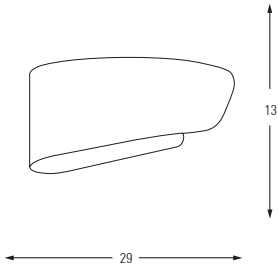

6212,20

G9	Watt	LUMEN	K	Color
x2	40w	-	-	Antique
Metal Base