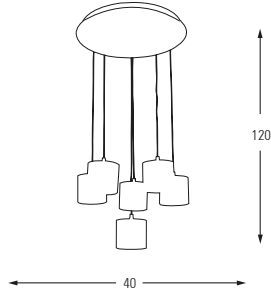

LED	Watt	LUMEN	K	Color
Samsung	18w	1890	4000	Chrome

Metal Base + Acrylic Shade

5369-10A