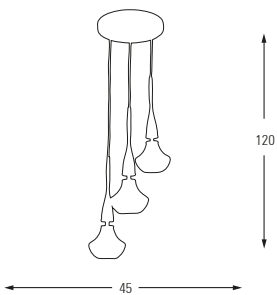

Metal Base + Opal Glass

**6305-6**

E14	Watt	LUMEN	K	Color
x6	40w	-	-	White

Metal Base + Opal Glass

**6305-3A**

E14	Watt	LUMEN	K	Color
x3	40w	-	-	White

Metal Base + Opal Glass

**6305-6A**