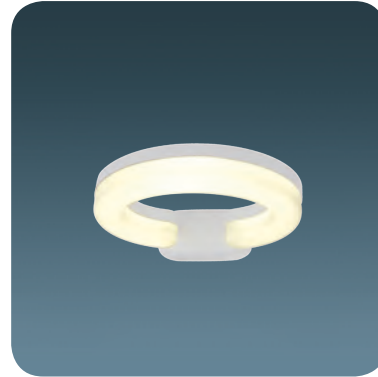

5603-4

LED	Watt	LUMEN	K	Color
Samsung	6w	600	6500	White

Metal Base + Acrylic Shade