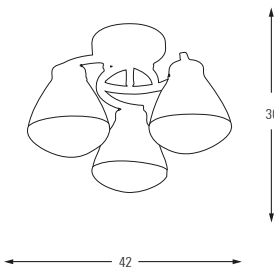

3200-2

E27	Watt	LUMEN	K	Color
x5	40w	-	-	Chrome

Metal Base + Opal Glass