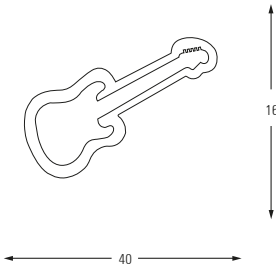

2908-2

LED	Watt	LUMEN	K	Color
Samsung	16w	1600	3000	Chrome
Metal Base + Crystal Shade