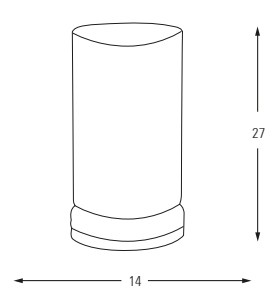

E27	Watt	LUMEN	K	Color
x1	Energy Saving 24w	-	-	Oak

Wood Base + PVC Shade