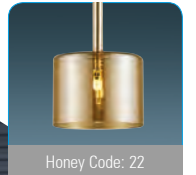

Metal Base + Acrylic Shade

5622-1A

LED	Watt	LUMEN	K	Color
Samsung	5w	525	4000	Chrome Yellow

Metal Base + Acrylic Shade

4721

4721-12A

G-4	Watt	LUMEN	K	Color
x12	240w	-	-	Chrome Honey Mixed

Metal Base + Glass Shade