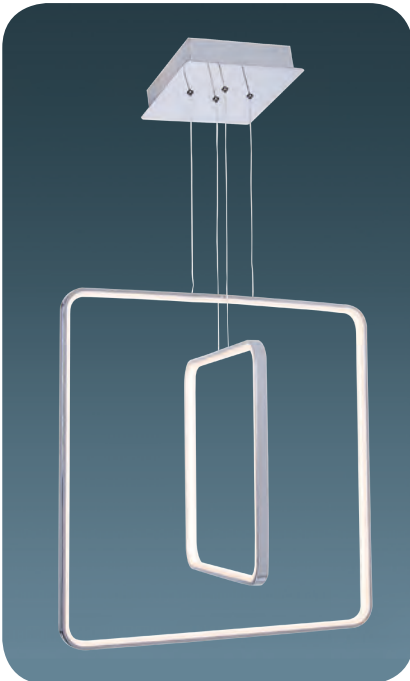

6313K

LED	Watt	LUMEN	K	Color
Samsung	92w	9660	3000	Chrome Rose Gold

Metal Base + Acrylic Shade

6313Y

LED	Watt	LUMEN	K	Color
Samsung	78w	8190	3000	Chrome Rose Gold

Metal Base + Acrylic Shade