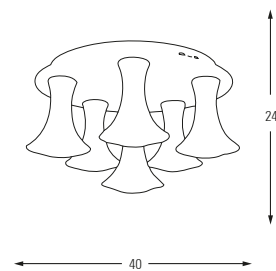

5354-10A

LED	Watt	LUMEN	K	Color
Samsung	5w	520	4000	White

Metal Base + Acrylic Shade