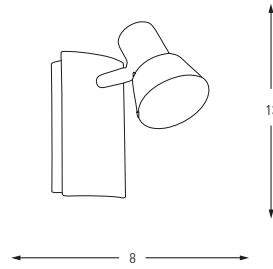

Metal Base + Acrylic Shade

**2614-1**

LED	Watt	LUMEN	K	Color
Samsung	5w	500	3000	White

Metal Base

**2614-2**

LED	Watt	LUMEN	K	Color
Samsung	10w	1000	3000	White

Metal Base

**2117-1**