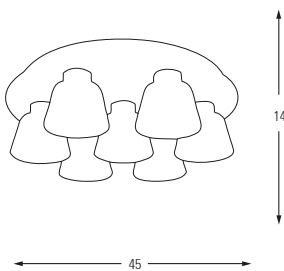

6112

LED	Watt	LUMEN	K	Color
Samsung	21w	2200	4000	Chrome

Metal Base + Glass Shade

LED	Watt	LUMEN	K	Color
Samsung	9w	940	4000	Chrome

Metal Base + Glass Shade

LED	Watt	LUMEN	K	Color
Samsung	27w	2830	4000	Chrome

Metal Base + Glass Shade