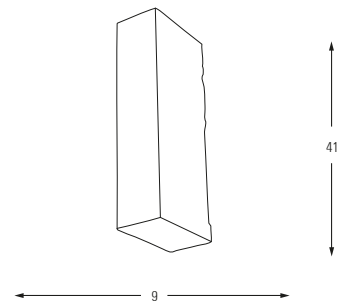

Metal Base + Acrylic Shade

**3723-2**

LED	Watt	LUMEN	K	Color
Samsung	12w	1260	4000	White

Metal Base + Acrylic Shade

**3722-1**

LED	Watt	LUMEN	K	Color
Samsung	8w	840	4000	White

Metal Base + Acrylic Shade

2476,20