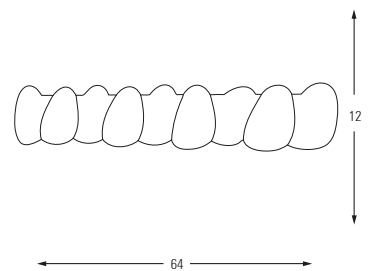

LED	Watt	LUMEN	K	Color
Samsung	12w	1200	5000	White

Metal Base

**3730-3**

LED	Watt	LUMEN	K	Color
Samsung	16w	1600	5000	White

Metal Base

**3720-1**

LED	Watt	LUMEN	K	Color
Samsung	8w	840	4000	White

Metal Base + Acrylic Shade