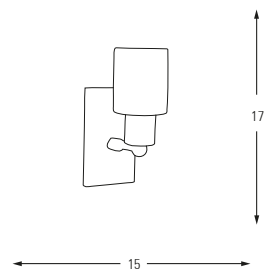

5005

White Code: 01

Wenge Code: 15

E14	Watt	LUMEN	K	Color
x1	40w	-	-	White Wenge

Wood Base + Opal Glass

E14	Watt	LUMEN	K	Color
x3	40w	-	-	White Wenge

Wood Base + Opal Glass

E14	Watt	LUMEN	K	Color
x6	40w	-	-	White Wenge

Wood Base + Opal Glass

E14	Watt	LUMEN	K	Color
x1	40w	-	-	White Wenge

Wood Base + Opal Glass