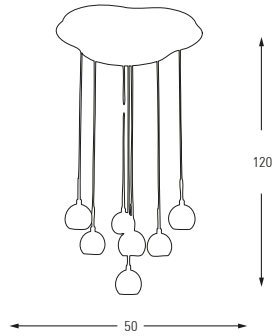

LED	Watt	LUMEN	K	Color
Samsung	44w	4620	4000	Chrome

Metal Base + Acrylic Shade

**5364-7A**

LED	Watt	LUMEN	K	Color
Samsung	28w	2940	4000	Chrome

Metal Base + Acrylic Shade

**5364-7AS**

LED	Watt	LUMEN	K	Color
Samsung	28w	2940	4000	Chrome