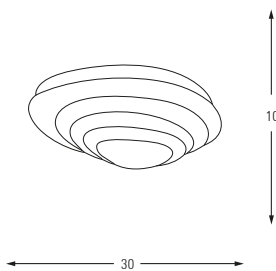

4408-2

LED	Watt	LUMEN	K	Color
Samsung	15w	1570	4000	White

Metal Base + Glass