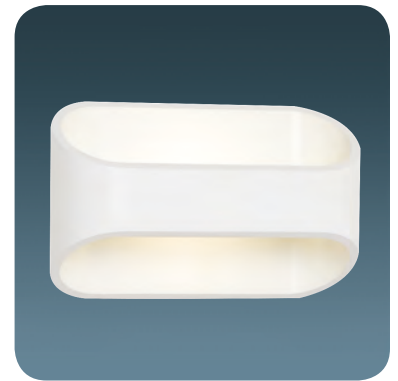

2604,01

LED	Watt	LUMEN	K	Color
Samsung	3w	310	4000	White

Metal Base