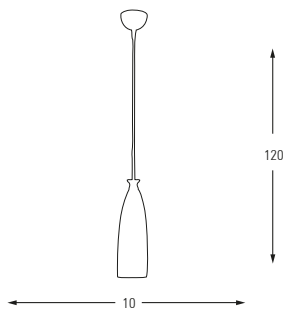

White Code: 01

Green Code: 07

Orange Code: 09

**5258-1A**

E14	Watt	LUMEN	K	Color
x1	40w	-	-	White-Green Orange

Metal Base + Opal Glass

**5258-2A**

E14	Watt	LUMEN	K	Color
x1	40w	-	-	White-Green Orange