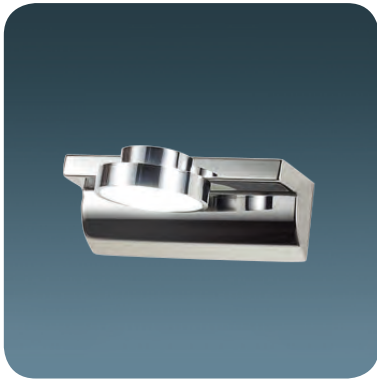

2617

2617-1

Samsung 3w 310 6500 Chrome

Metal Base + Acrylic Shade