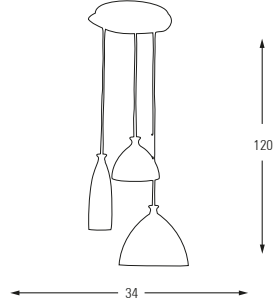

5258-3AY

E14	Watt	LUMEN	K	Color
x3	40w	-	-	White-Green Orange

Metal Base + Opal Glass