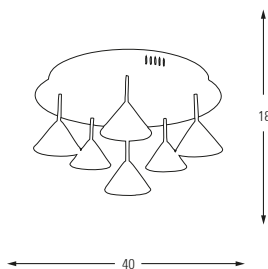

5356

LED	Watt	LUMEN	K	Color
Samsung	30w	3150	4000	White

Metal Base + Acrylic Shade

LED	Watt	LUMEN	K	Color
Samsung	18w	1890	4000	White

Metal Base + Acrylic Shade

LED	Watt	LUMEN	K	Color
Samsung	3w	310	4000	White

Metal Base + Acrylic Shade

LED	Watt	LUMEN	K	Color
Samsung	3w	310	4000	White

Metal Base + Acrylic Shade