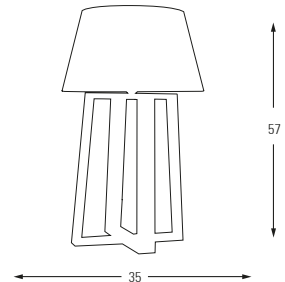

E27	Watt	LUMEN	K	Color
x1	Energy Saving 24w	-	-	Oak

Wood Base + PVC Shade