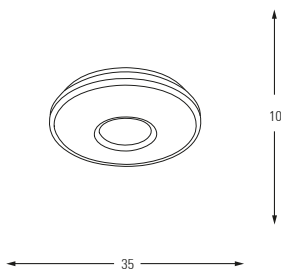

5513

LED	Watt	LUMEN	K	Color
Samsung	15w	1575	4000	Gray

Metal Base + Acrylic Shade

LED	Watt	LUMEN	K	Color
Samsung	20w	2100	4000	Gray

Metal Base + Acrylic Shade

LED	Watt	LUMEN	K	Color
Samsung	25w	2625	4000	Gray

Metal Base + Acrylic Shade

LED	Watt	LUMEN	K	Color
Samsung	45w	4725	4000	Gray

Metal Base + Acrylic Shade