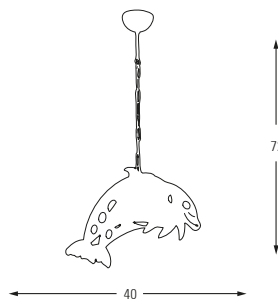

4606

E27 Watt LUMEN K Color

x1 40w - - White
Pink-Purple

Metal Base + Opal Glass