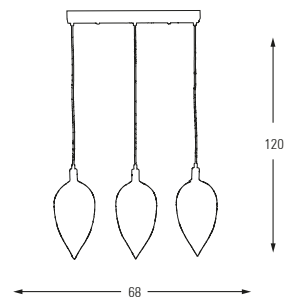

E14	Watt	LUMEN	K	Color
x3	40w	-	-	Green-Honey Transparent

Metal Base + Glass