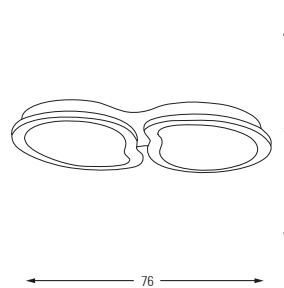

LED	Watt	LUMEN	K	Color
Samsung	30w	3150	4000	White Gray

Metal Base + Acrylic Shade

6355-1

LED	Watt	LUMEN	K	Color
Samsung	15w	1575	4000	White Gray

Metal Base + Acrylic Shade

5504

5504-1

Samsung 25w 2625 4000 White  
Metal Base + Acrylic Shade