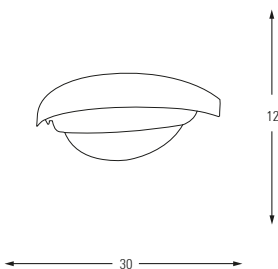

E14	Watt	LUMEN	K	Color
x1	40w	-	-	White Matchchrome
Metal Base				

2903-2