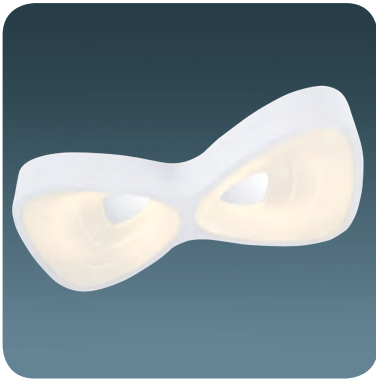

**6357-4**

LED Watt LUMEN K Color

Samsung 60w 6300 4000 White

Metal Base + Acrylic Shade

5566

**5566-2**

LED	Watt	LUMEN	K	Color
Samsung	30w	3150	4000	White

Metal Base + Acrylic Shade