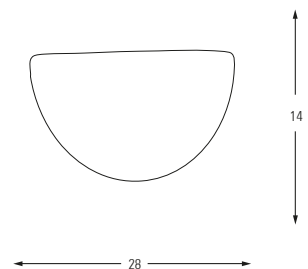

Metal Base + Opal Glass

**5083**

E27	Watt	LUMEN	K	Color
x2	40w	-	-	White

Metal Base + Opal Glass

**5084**

E27	Watt	LUMEN	K	Color
x1	40w	-	-	White

Metal Base + Opal Glass

5140