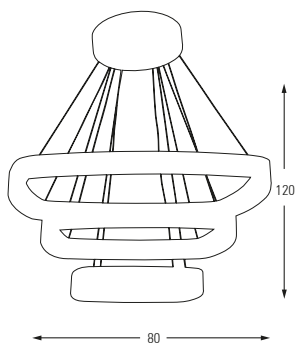

5619K-4

LED	Watt	LUMEN	K	Color
Samsung	127w	13335	4000	White

Metal Base