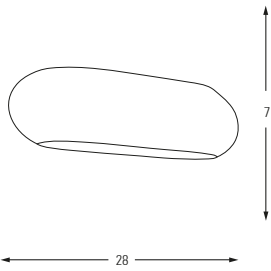

5072

E14	Watt	LUMEN	K	Color
x1	40w	-	-	Matchrome Chrome

Metal Base + Opal Glass