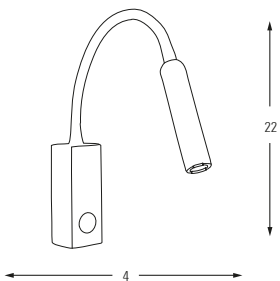

LED Watt LUMEN K Color On/Off Button
Samsung 3w 310 5000 Chrome On/Off Button

Metal Base

2112,18