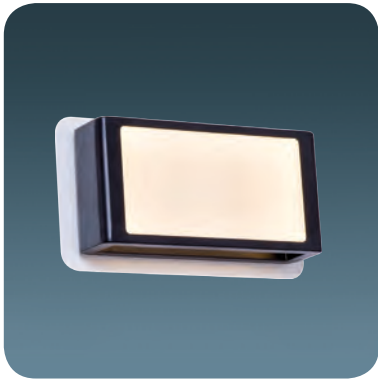

5617

5617-1