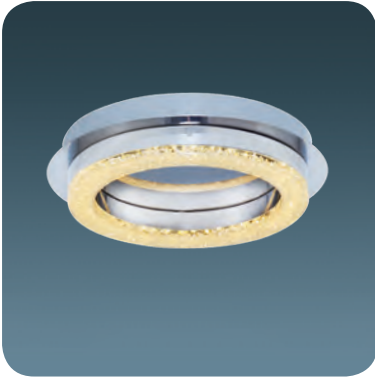

Metal Base + Acrylic Shade

**5630-7**

LED	Watt	LUMEN	K	Color
Samsung	42w	4410	3000	White Crinkle

Metal Base + Acrylic Shade

**5630-5**

LED	Watt	LUMEN	K	Color
Samsung	30w	3150	3000	White Crinkle

Metal Base + Acrylic Shade