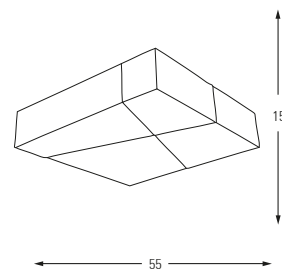

5568

LED	Watt	LUMEN	K	Color
Samsung	20w	3100	4000	Brown

Metal Base + Acrylic Shade

LED	Watt	LUMEN	K	Color
Samsung	36w	3780	4000	Brown

Metal Base + Acrylic Shade