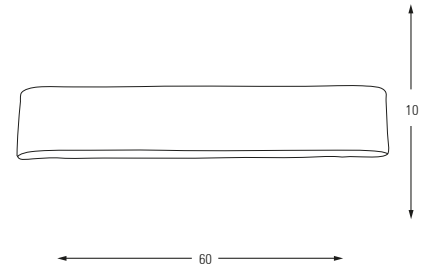

3730-1

LED	Watt	LUMEN	K	Color
Samsung	8w	800	5000	White

Metal Base