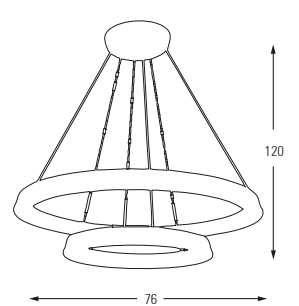

5611

LED	Watt	LUMEN	K	Color
Samsung	30w	3000	3800	White

Metal Base + Acrylic Shade

LED	Watt	LUMEN	K	Color
Samsung	102w	10200	3800	White

Metal Base + Acrylic Shade

LED	Watt	LUMEN	K	Color
Samsung	30w	3000	3800	White

Metal Base + Acrylic Shade

LED	Watt	LUMEN	K	Color
Samsung	102w	10200	3800	White

Metal Base + Acrylic Shade