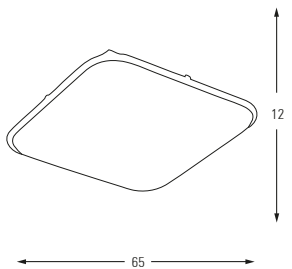

5545

LED	Watt	LUMEN	K	Color
Samsung	16w	1680	4000	White

Metal Base + Acrylic Shade

LED	Watt	LUMEN	K	Color
Samsung	36w	3780	4000	White

Metal Base + Acrylic Shade

LED	Watt	LUMEN	K	Color
Samsung	54w	5670	4000	White

Metal Base + Acrylic Shade