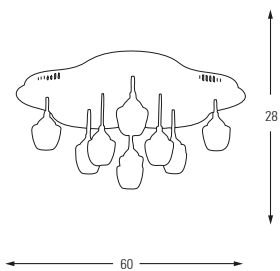

**5361**

LED	Watt	LUMEN	K	Color
Samsung	4w	420	4000	Chrome

Metal Base + Acrylic Shade

**5361-1A**

LED	Watt	LUMEN	K	Color
Samsung	4w	420	4000	Chrome

Metal Base + Acrylic Shade

**5361-11A**

LED	Watt	LUMEN	K	Color
Samsung	44w	4620	4000	Chrome