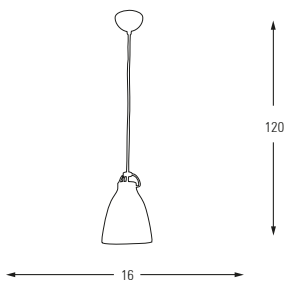

5100-2

E27	Watt	LUMEN	K	Color
x1	40	-	-	White-Red Orange

Metal Base + Opal Glass

5257

**5257-1A**

E27	Watt	LUMEN	K	Color
x1	40	-	-	White-Green Orange

Metal Base + Opal Glass

**5257-2A**