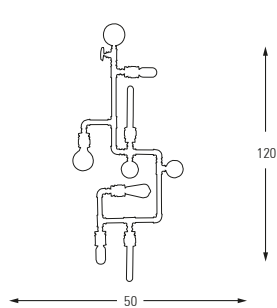

E27	Watt	LUMEN	K	Color
x6	40	-	-	Brown Black

Metal Base

6576