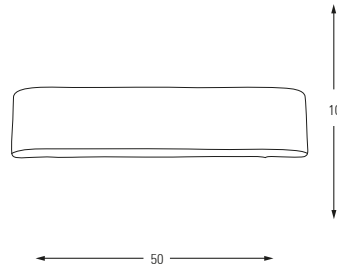

3728-3

LED	Watt	LUMEN	K	Color
Samsung	18w	1890	4000	White

Metal Base + Acrylic Shade