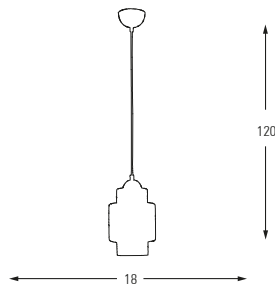

E27	Watt	LUMEN	K	Color
x1	40	-	-	Blue

Metal Base + Glass

4704-1A,23