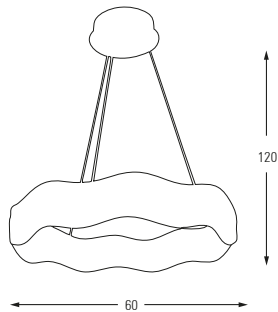

5603

LED	Watt	LUMEN	K	Color
Samsung	40w	400	6500	White

Metal Base + Acrylic Shade

LED	Watt	LUMEN	K	Color
Samsung	56w	5600	6500	White

Metal Base + Acrylic Shade

LED	Watt	LUMEN	K	Color
Samsung	6w	600	6500	White

Metal Base + Acrylic Shade

LED	Watt	LUMEN	K	Color
Samsung	42w	4200	6500	White

Metal Base + Acrylic Shade