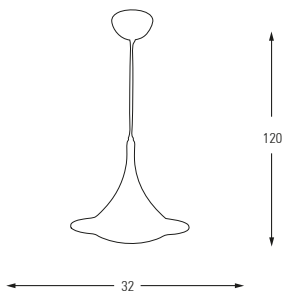

Metal Base + Acrylic Shade

**3801-2**

LED	Watt	LUMEN	K	Color
Samsung	50w	4500	4000	White

Metal Base + Acrylic Shade

**5359-1**

LED	Watt	LUMEN	K	Color
Samsung	15w	1570	4000	White

Metal Base + Acrylic Shade

**5359-3**