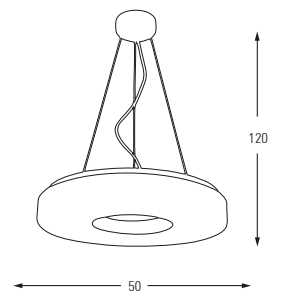

5546

LED	Watt	LUMEN	K	Color
Samsung	15w	1575	4000	White

Metal Base + Acrylic Shade

LED	Watt	LUMEN	K	Color
Samsung	20w	2100	4000	White

Metal Base + Acrylic Shade

LED	Watt	LUMEN	K	Color
Samsung	25w	2625	4000	White

Metal Base + Acrylic Shade

LED	Watt	LUMEN	K	Color
Samsung	25w	2625	4000	White

Metal Base + Acrylic Shade