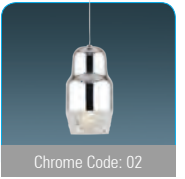

Metal Base + Acrylic Shade

6114

LED	Watt	LUMEN	K	Color
Samsung	7w	730	4000	Metal

Metal Base + Acrylic Shade

6114-1A

LED	Watt	LUMEN	K	Color
Samsung	7w	730	4000	Metal

Metal Base + Acrylic Shade

5622