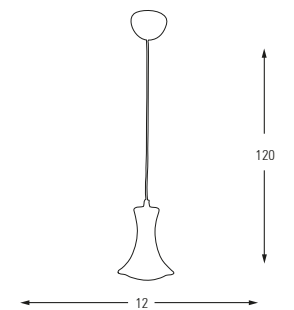

Metal Base + Acrylic Shade

**5354**

LED	Watt	LUMEN	K	Color
Samsung	5w	520	4000	White

Metal Base + Acrylic Shade

**5354-1A**

LED	Watt	LUMEN	K	Color
Samsung	5w	520	4000	White

Metal Base + Acrylic Shade

**5354-10A**