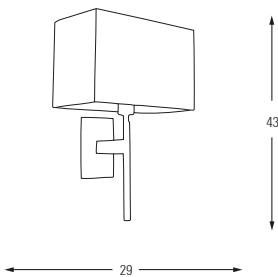

2476,20

E14 Watt LUMEN K Color

x1 Energy Saving 1x13 - - Antique

Metal Base + PVC Shade