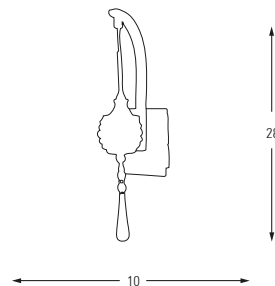

5365

LED	Watt	LUMEN	K	Color
Samsung	33w	3150	4000	Chrome

Metal Base + Glass Shade

LED	Watt	LUMEN	K	Color
Samsung	21w	2200	4000	Chrome

Metal Base + Glass Shade

LED	Watt	LUMEN	K	Color
Samsung	3w	310	4000	Chrome

Metal Base + Glass Shade

LED	Watt	LUMEN	K	Color
Samsung	3w	310	4000	Chrome

Metal Base + Glass Shade