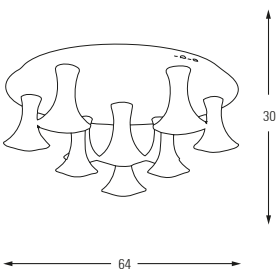

Samsung 36w 3780 4000 White

Metal Base + Acrylic Shade

**5354-10**

LED	Watt	LUMEN	K	Color
Samsung	50w	5250	4000	White

Metal Base + Acrylic Shade

**5354-6**

LED	Watt	LUMEN	K	Color
Samsung	30w	3150	4000	White