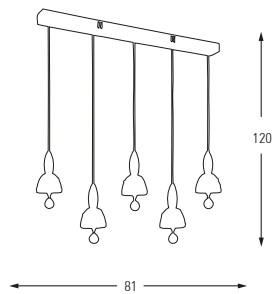

LED	Watt	LUMEN	K	Color	Switch
Samsung	24w	2520	4000	White	Switch

Metal Base + Acrylic Shade