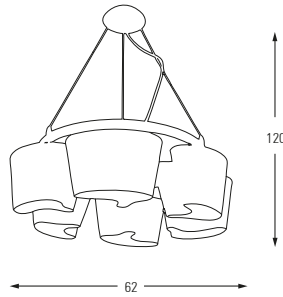

E27	Watt	LUMEN	K	Color
x6	40w	-	-	Chrome

Metal Base + Opal Glass