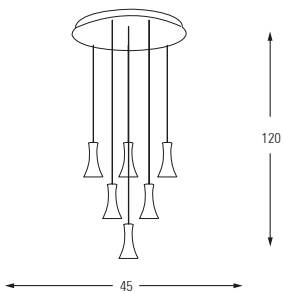

Metal Base + Glass Shade

**4019-6A**

LED	Watt	LUMEN	K	Color
Samsung	48w	5040	4000	Yellow Gray

Metal Base + Glass Shade

**4019-4A**

LED	Watt	LUMEN	K	Color
Samsung	32w	3360	4000	Yellow Gray

Metal Base + Glass Shade