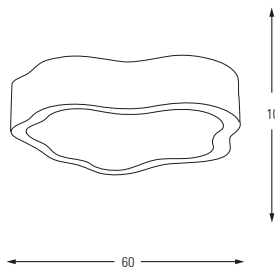

LED	Watt	LUMEN	K	Color
Samsung	24w	2520	4000	White

Metal Base + Acrylic Shade

6357

**6357-2**

LED	Watt	LUMEN	K	Color
Samsung	34w	3570	4000	White

Metal Base + Acrylic Shade

**6357-1**

LED	Watt	LUMEN	K	Color
Samsung	20w	2100	4000	White