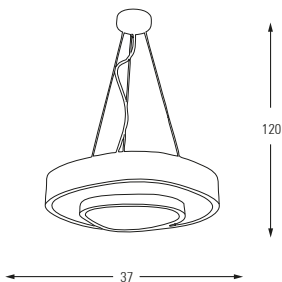

LED	Watt	LUMEN	K	Color
Samsung	25w	2625	4000	White

Metal Base + Acrylic Shade

5508-2

LED	Watt	LUMEN	K	Color
Samsung	24w	2520	4000	White

Metal Base + Acrylic Shade