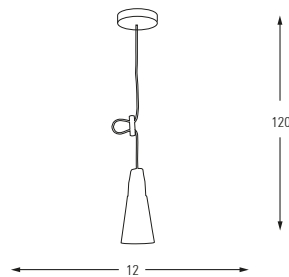

E27	Watt	LUMEN	K	Color
x1	40	-	-	White Yellow Gray

Metal Base + Wood Shade

6520-4AS