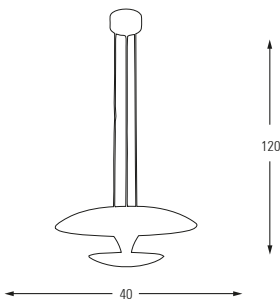

LED	Watt	LUMEN	K	Color
Samsung	20w	2100	3000	White

Metal Base

5608-1A