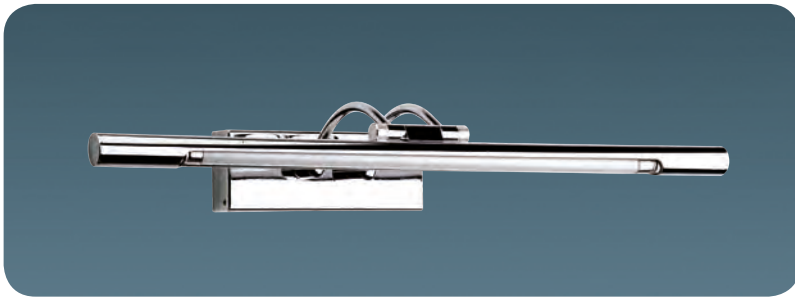

5130-1

T4	Watt	LUMEN	K	Color
x1	8w	720	4200	Chrome Matchchrome

Metal Base

5130-2

T4	Watt	LUMEN	K	Color
x1	12w	1080	4200	Chrome Matchchrome

Metal Base