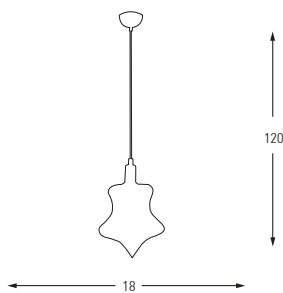

E14	Watt	LUMEN	K	Color
x1	40w	-	-	Green-Honey Transparent

Metal Base + Glass

4706-3AY