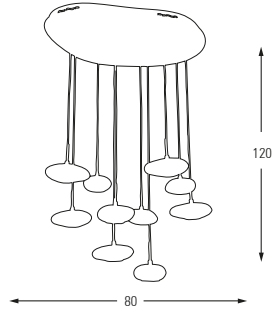

Metal Base + Acrylic Shade

**5368-1A**

LED	Watt	LUMEN	K	Color
Samsung	5w	735	4000	White

Metal Base + Acrylic Shade

**5368-10A**

LED	Watt	LUMEN	K	Color
Samsung	70w	7350	4000	White

Metal Base + Acrylic Shade

**5368-7A**