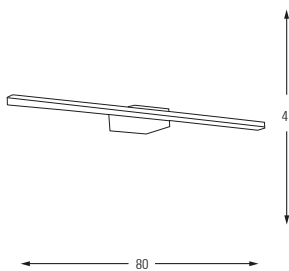

5121-2

LED	Watt	LUMEN	K	Color
Samsung	20w	2100	3000	Chrome Rose Gold

Metal Base + Acrylic Shade