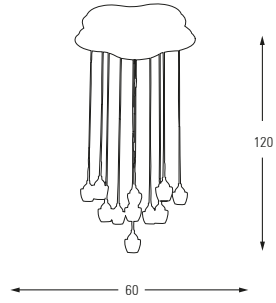

5361-11A

LED	Watt	LUMEN	K	Color
Samsung	44w	4620	4000	Chrome

Metal Base + Acrylic Shade