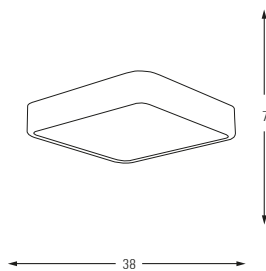

**5552K-2**

Samsung 45w 4725 3000 6500 White Switch

Metal Base + Acrylic Shade

3808

**3808-1**

LED	Watt	LUMEN	K	Color
Samsung	20w	2100	4000	Red Orange

Metal Base + Acrylic Shade

**3808-4**