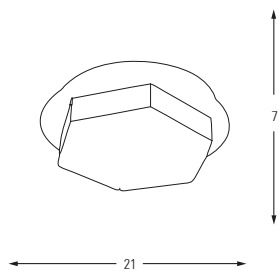

5659

LED	Watt	LUMEN	K	Color
Samsung	12w	1200	3200	Chrome

Metal Base + Acrylic Shade

LED	Watt	LUMEN	K	Color
Samsung	36w	3600	3200	Chrome

Metal Base + Acrylic Shade

LED	Watt	LUMEN	K	Color
Samsung	84w	8400	3200	Chrome

Metal Base + Acrylic Shade