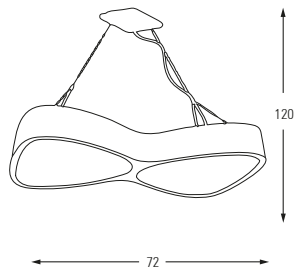

Metal Base + Acrylic Shade

**5566-1A**

LED	Watt	LUMEN	K	Color
Samsung	15w	1575	4000	White

Metal Base + Acrylic Shade

**5566-2A**

LED	Watt	LUMEN	K	Color
Samsung	30w	3150	4000	White

Metal Base + Acrylic Shade