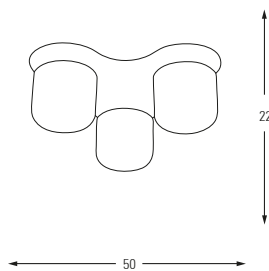

5007-6

E27	Watt	LUMEN	K	Color
x6	40w	-	-	Black

Wood Base + Opal Glass

5008

5008-1

E27	Watt	LUMEN	K	Color
x1	40w	-	-	Oak

Wood Base + Opal Glass

5008-4