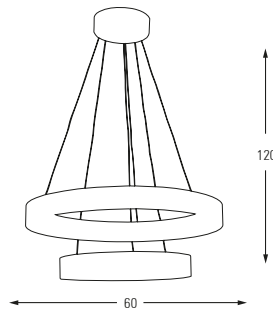

Metal Base + Acrylic Shade

5619

**5619Y-1**

LED	Watt	LUMEN	K	Color
Samsung	30w	3150	4000	White

Metal Base

**5619Y-3**

LED	Watt	LUMEN	K	Color
Samsung	60w	6300	4000	White

Metal Base