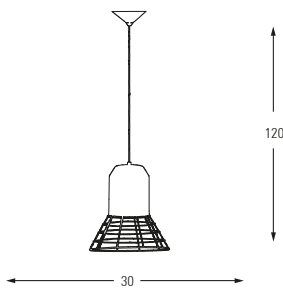

Metal Base

Chrome Code: 02

Rose Code: 32

**6524-1A**

LED	Watt	LUMEN	K	Color
Samsung	9w	945	3000	Chrome Rose-Gold

Metal Base

**6524-2A**

LED	Watt	LUMEN	K	Color
Samsung	9w	945	3000	Chrome Rose-Gold