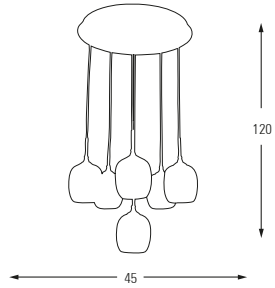

5259-6A

E14	Watt	LUMEN	K	Color
x6	40w	-	-	White-Gray Orange

Metal Base + Opal Glass