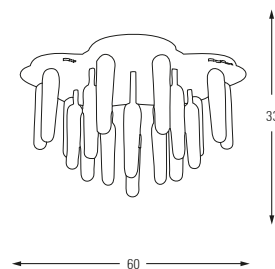

5360

Samsung 75w 7880 4000 White

Metal Base + Acrylic Shade

Samsung 39w 4090 4000 White

Metal Base + Acrylic Shade

Samsung 63w 6610 4000 White

Metal Base + Acrylic Shade

Samsung 48w 5040 4000 White

Metal Base + Acrylic Shade