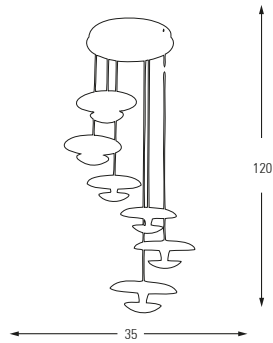

LED	Watt	LUMEN	K	Color
Samsung	105w	11340	3000	White

Metal Base

**5608-6A**

LED	Watt	LUMEN	K	Color
Samsung	72w	7560	3000	White

Metal Base

5611

**5611-1**

LED	Watt	LUMEN	K	Color
Samsung	30w	3000	3800	White