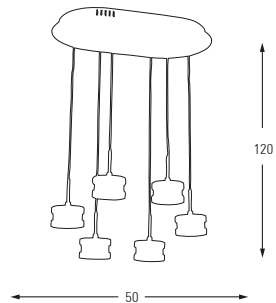

LED	Watt	LUMEN	K	Color
Samsung	30w	3150	4000	Chrome

Metal Base + Acrylic Shade