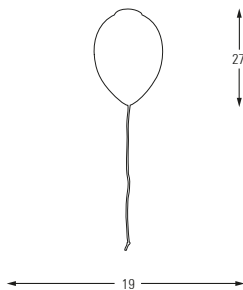

4720-1A,30

LED	Watt	LUMEN	K	Color
Samsung	7w	735	4000	Fuschia

Metal Base + Glass

**3217-1**

E14	Watt	LUMEN	K	Color
x1	40	-	-	White-Yellow Red-Green

Metal Base + Opal Glass

**3217-2**

E27	Watt	LUMEN	K	Color
x1	40	-	-	White-Yellow Red-Green