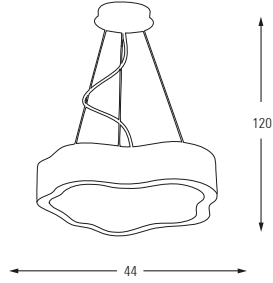

Metal Base + Acrylic Shade

**6357-3**

LED	Watt	LUMEN	K	Color
Samsung	40w	4200	4000	White

Metal Base + Acrylic Shade

**6357-1A**

LED Watt LUMEN K Color

Samsung 20w 2100 4000 White

Metal Base + Acrylic Shade