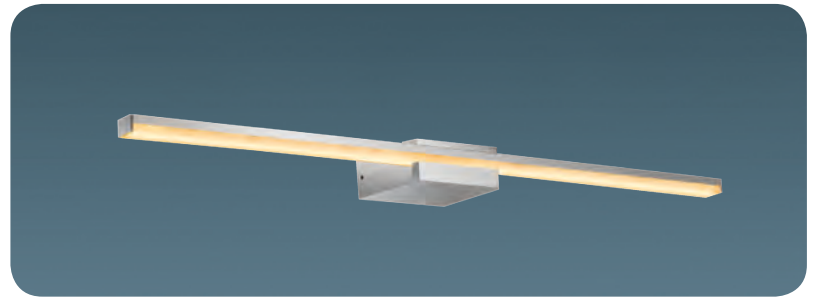

5121

5121-2

LED	Watt	LUMEN	K	Color
Samsung	20w	2100	3000	Chrome Rose Gold

Metal Base + Acrylic Shade

5121-1

LED	Watt	LUMEN	K	Color
Samsung	15w	1575	3000	Chrome Rose Gold

Metal Base + Acrylic Shade