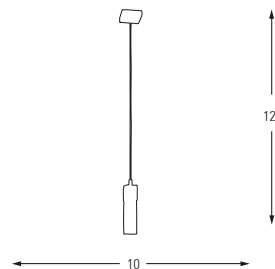

LED Watt LUMEN K Color

Samsung 5w 520 4000 Chrome

Metal Base + Crystal Shade

6110

LED Watt LUMEN K Color

Samsung 5w 520 4000 Chrome

Metal Base + Crystal Shade

**6110-9A**