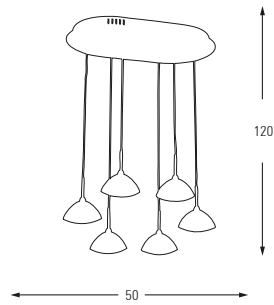

LED	Watt	LUMEN	K	Color
Samsung	30w	3150	4000	Chrome

Metal Base + Acrylic Shade

5363-6A