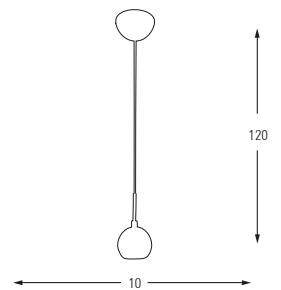

Metal Base + Acrylic Shade

**5364**

LED	Watt	LUMEN	K	Color
Samsung	4w	420	4000	Chrome

Metal Base + Acrylic Shade

**5364-1A**

LED	Watt	LUMEN	K	Color
Samsung	4w	420	4000	Chrome

Metal Base + Acrylic Shade

**5364-11A**