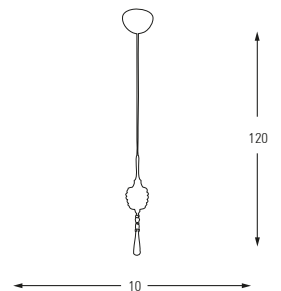

5365

LED	Watt	LUMEN	K	Color
Samsung	33w	3150	4000	Chrome

Metal Base + Glass Shade

LED	Watt	LUMEN	K	Color
Samsung	21w	2200	4000	Chrome

Metal Base + Glass Shade

LED	Watt	LUMEN	K	Color
Samsung	3w	310	4000	Chrome

Metal Base + Glass Shade

LED	Watt	LUMEN	K	Color
Samsung	3w	310	4000	Chrome

Metal Base + Glass Shade