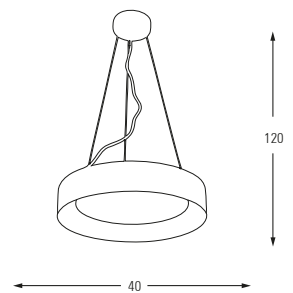

Metal Base + Acrylic Shade

**3804-2**

LED	Watt	LUMEN	K	Color
Samsung	30w	3150	4000	Yellow Red

Metal Base + Acrylic Shade

**3804-1A**

LED	Watt	LUMEN	K	Color
Samsung	20w	2100	4000	Yellow Red

Metal Base + Acrylic Shade