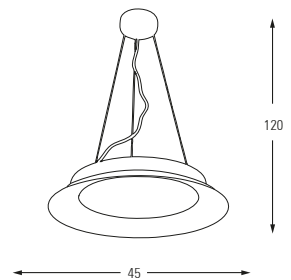

3805

LED	Watt	LUMEN	K	Color
Samsung	20w	2100	4000	Yellow Red

Metal Base + Acrylic Shade

LED	Watt	LUMEN	K	Color
Samsung	30w	3150	4000	Yellow Red

Metal Base + Acrylic Shade

LED	Watt	LUMEN	K	Color
Samsung	20w	2100	4000	Yellow Red

Metal Base + Acrylic Shade