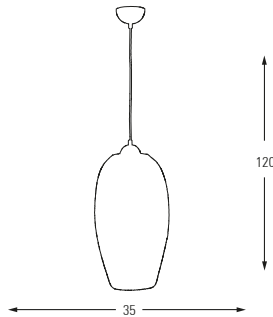

E27 Watt LUMEN K Color

x1 Energy Saving 24w - - Oak

Metal Base + Wood Shade

4439-3