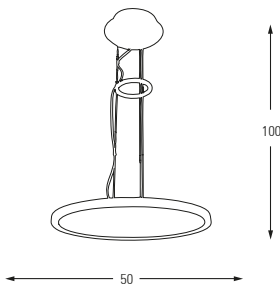

3801

LED	Watt	LUMEN	K	Color
Samsung	40w	3600	4000	White

Metal Base + Acrylic Shade

LED	Watt	LUMEN	K	Color
Samsung	50w	4500	4000	White

Metal Base + Acrylic Shade

LED	Watt	LUMEN	K	Color
Samsung	40w	3600	4000	White

Metal Base + Acrylic Shade

LED	Watt	LUMEN	K	Color
Samsung	50w	4500	4000	White

Metal Base + Acrylic Shade