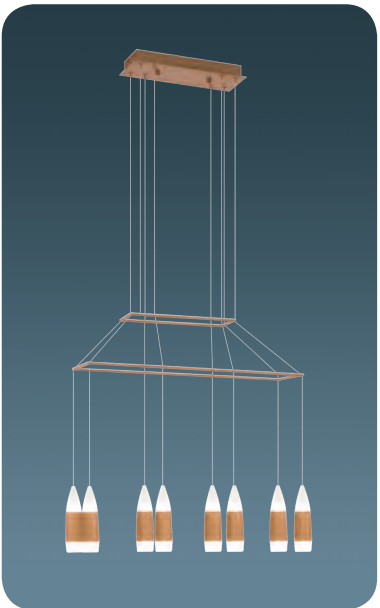

Metal Base + Acrylic Shade

**5370-16A**

LED Watt LUMEN K Color

Samsung 80 8400 4500 Rose Gold

Metal Base + Acrylic Shade

**5370-8A**

LED Watt LUMEN K Color

Samsung 40w 4200 4500 Rose Gold