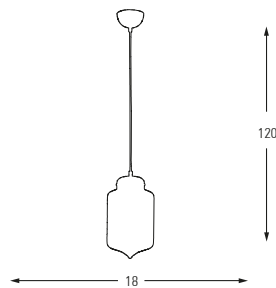

E27	Watt	LUMEN	K	Color
x1	40	-	-	Amber

Metal Base + Glass

**4702-1A,23**

E27	Watt	LUMEN	K	Color
x1	40	-	-	Purple

Metal Base + Glass

**4702-1A,05**

E27	Watt	LUMEN	K	Color
x1	40	-	-	Blue

Metal Base + Glass