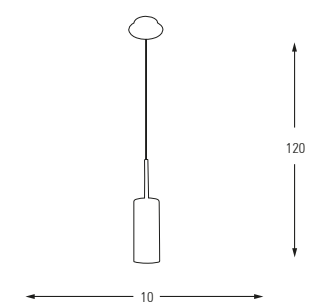

LED	Watt	LUMEN	K	Color
Samsung	7w	735	4000	Fuschia

Metal Base + Glass