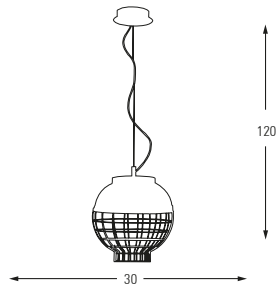

LED	Watt	LUMEN	K	Color
Samsung	9w	945	3000	Chrome Rose-Gold

Metal Base

6523-3A