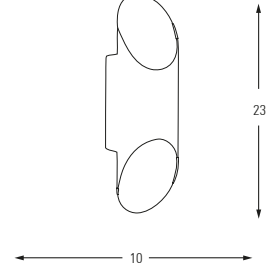

LED	Watt	LUMEN	K	Color
Samsung	10w	1050	4000	Black
Metal Base				

G9	Watt	LUMEN	K	Color
x2	40w	-	-	Antique
Metal Base				

G9	Watt	LUMEN	K	Color
x2	40w	-	-	Chrome
Metal Base				

LED	Watt	LUMEN	K	Color
Samsung	6w	600	5000	White
Metal Base				

2903-1

E14	Watt	LUMEN	K	Color
x1	40w	-	-	White Matchchrome
Metal Base				

E27	Watt	LUMEN	K	Color
x1	40w	-	-	White Matchchrome
Metal Base				

E27	Watt	LUMEN	K	Color
x1	40w	-	-	Chrome Matchchrome
Metal Base				

E14	Watt	LUMEN	K	Color
x2	40w	-	-	White Chrome Matchchrome
Metal Base