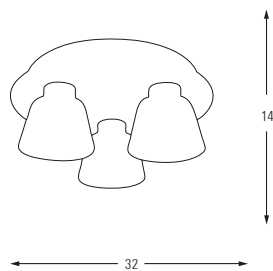

6112

LED	Watt	LUMEN	K	Color
Samsung	21w	2200	4000	Chrome

Metal Base + Glass Shade

LED	Watt	LUMEN	K	Color
Samsung	9w	940	4000	Chrome

Metal Base + Glass Shade

LED	Watt	LUMEN	K	Color
Samsung	27w	2830	4000	Chrome

Metal Base + Glass Shade