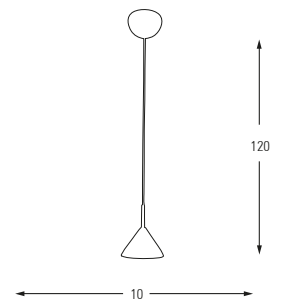

5356

LED	Watt	LUMEN	K	Color
Samsung	30w	3150	4000	White

Metal Base + Acrylic Shade

LED	Watt	LUMEN	K	Color
Samsung	18w	1890	4000	White

Metal Base + Acrylic Shade

LED	Watt	LUMEN	K	Color
Samsung	3w	310	4000	White

Metal Base + Acrylic Shade

LED	Watt	LUMEN	K	Color
Samsung	3w	310	4000	White

Metal Base + Acrylic Shade