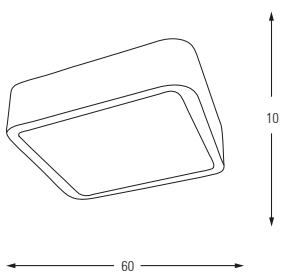

5321

LED	Watt	LUMEN	K	Color
Samsung	24w	2520	4000	White

Metal Base + Acrylic Shade

LED	Watt	LUMEN	K	Color
Samsung	24w	2520	4000	White

Metal Base + Acrylic Shade

LED	Watt	LUMEN	K	Color
Samsung	48w	5040	4000	White

Metal Base + Acrylic Shade

LED	Watt	LUMEN	K	Color
Samsung	48w	5040	4000	White

Metal Base + Acrylic Shade