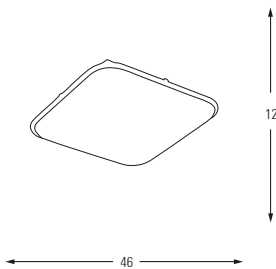

5545

LED	Watt	LUMEN	K	Color
Samsung	16w	1680	4000	White

Metal Base + Acrylic Shade

LED	Watt	LUMEN	K	Color
Samsung	36w	3780	4000	White

Metal Base + Acrylic Shade

LED	Watt	LUMEN	K	Color
Samsung	54w	5670	4000	White

Metal Base + Acrylic Shade