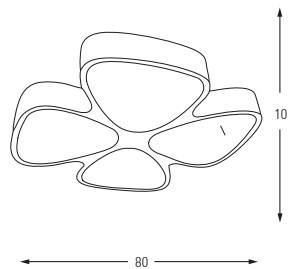

**5566-3**

LED	Watt	LUMEN	K	Color
Samsung	45w	4725	4000	White

Metal Base + Acrylic Shade

**5566-4**

LED	Watt	LUMEN	K	Color
Samsung	60w	6240	4000	White

Metal Base + Acrylic Shade

**5566-1**

LED	Watt	LUMEN	K	Color
Samsung	15w	1575	4000	White