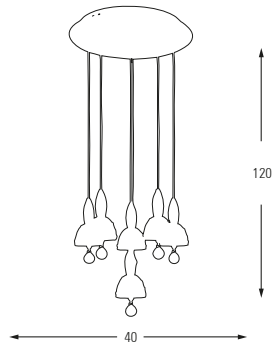

**5351-10A**

LED	Watt	LUMEN	K	Color	Switch
Samsung	46w	4830	4000	White	Switch

Metal Base + Acrylic Shade

**5351-6A**

LED	Watt	LUMEN	K	Color	Switch
Samsung	29w	3040	4000	White	Switch

Metal Base + Acrylic Shade