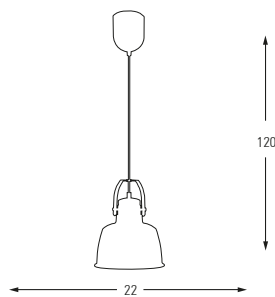

E27	Watt	LUMEN	K	Color
x1	40	-	-	Black

Metal Base

6513-1A,01