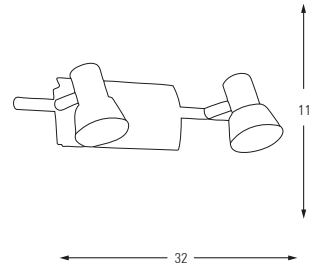

Metal Base + Acrylic Shade

**2614-1**

LED	Watt	LUMEN	K	Color
Samsung	5w	500	3000	White

Metal Base

**2614-2**

LED	Watt	LUMEN	K	Color
Samsung	10w	1000	3000	White

Metal Base

**2117-1**