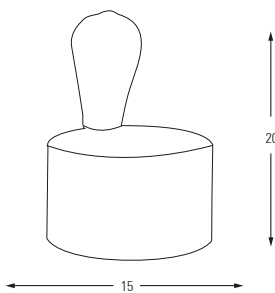

E27	Watt	LUMEN	K	Color

x1 Energy Saving 24w - - Oak

Wood Base

6316-9