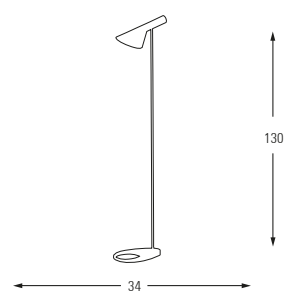

E27	Watt	LUMEN	K	Color	On/Off Button
x1	40w	-	-	White Black	On/Off Button

Metal Base