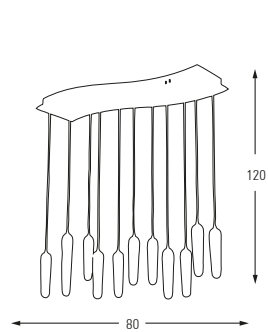

5360-12AS

LED	Watt	LUMEN	K	Color

Samsung 36w 3780 4000 White

Metal Base + Acrylic Shade