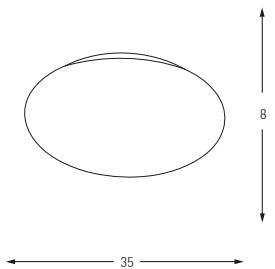

Metal Base + Acrylic Shade

5517

5517-1

LED	Watt	LUMEN	K	Color
Samsung	10w	1050	4000	White
Metal Base + Acrylic Shade				

5517-2

LED	Watt	LUMEN	K	Color
Samsung	15w	1570	4000	White
Metal Base + Acrylic Shade				