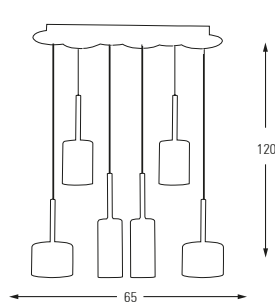

G-4	Watt	LUMEN	K	Color
x6	120w	-	-	Chrome Honey Mixed

Metal Base + Glass Shade

4721-7A