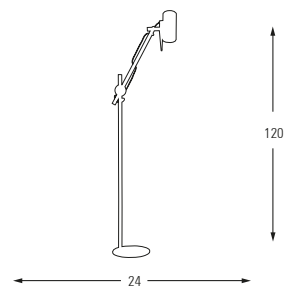

E27	Watt	LUMEN	K	Color	On/Off Button
x1	40w	-	-	White Black	On/Off Button

Metal Base + Wood Shade