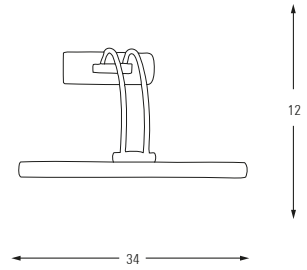

LED	Watt	LUMEN	K	Color
Samsung	4w	360	3000	Chrome

Metal Base

**1002,18**

LED	Watt	LUMEN	K	Color
Samsung	4w	360	3000	Matchrome

Metal Base

**1002,20**

LED	Watt	LUMEN	K	Color
Samsung	4w	360	3000	Antique

Metal Base