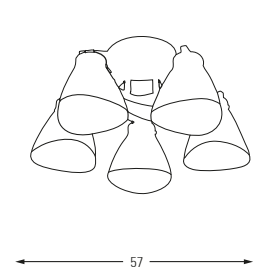

3200

E27	Watt	LUMEN	K	Color
x3	40w	-	-	Chrome

Metal Base + Opal Glass

E27	Watt	LUMEN	K	Color
x5	40w	-	-	Chrome

Metal Base + Opal Glass