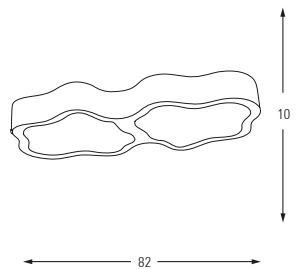

6357

LED	Watt	LUMEN	K	Color
Samsung	34w	3570	4000	White

Metal Base + Acrylic Shade

LED	Watt	LUMEN	K	Color
Samsung	20w	2100	4000	White

Metal Base + Acrylic Shade

LED	Watt	LUMEN	K	Color
Samsung	40w	4200	4000	White

Metal Base + Acrylic Shade