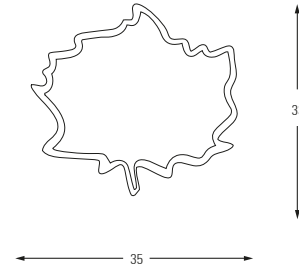

2908-2

LED	Watt	LUMEN	K	Color
Samsung	16w	1600	3000	Chrome
Metal Base + Crystal Shade