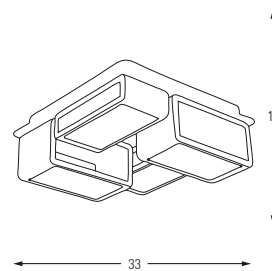

Samsung 30w 3150 3000 White Black-White

Metal Base + Acrylic Shade

5617-4

Samsung 60w 6300 3000 White Black-White

Metal Base + Acrylic Shade

5617-8

Samsung 120w 12600 3000 White Black-White

Metal Base + Acrylic Shade