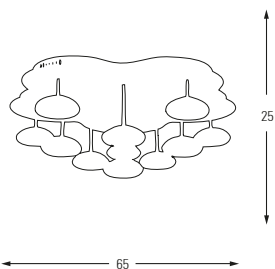

5366

LED	Watt	LUMEN	K	Color
Samsung	55w	5780	4000	White

Metal Base + Acrylic Shade

LED	Watt	LUMEN	K	Color
Samsung	35w	3670	4000	White

Metal Base + Acrylic Shade

LED	Watt	LUMEN	K	Color
Samsung	5w	520	4000	White

Metal Base + Acrylic Shade

LED	Watt	LUMEN	K	Color
Samsung	5w	520	4000	White

Metal Base + Acrylic Shade