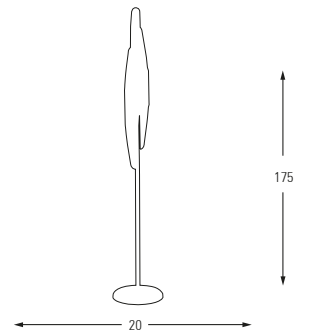

G9	Watt	LUMEN	K	Color
x6	20w	-	-	Black

Metal Base