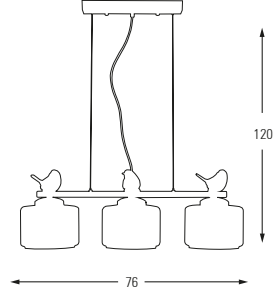

E27	Watt	LUMEN	K	Color
x1	40w	-	-	White

Metal Base + Glass

4709-2-3A