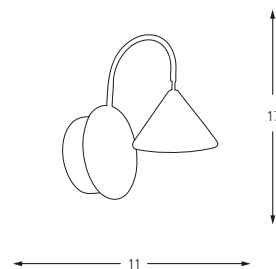

5356

LED	Watt	LUMEN	K	Color
Samsung	30w	3150	4000	White

Metal Base + Acrylic Shade

LED	Watt	LUMEN	K	Color
Samsung	18w	1890	4000	White

Metal Base + Acrylic Shade

LED	Watt	LUMEN	K	Color
Samsung	3w	310	4000	White

Metal Base + Acrylic Shade

LED	Watt	LUMEN	K	Color
Samsung	3w	310	4000	White

Metal Base + Acrylic Shade