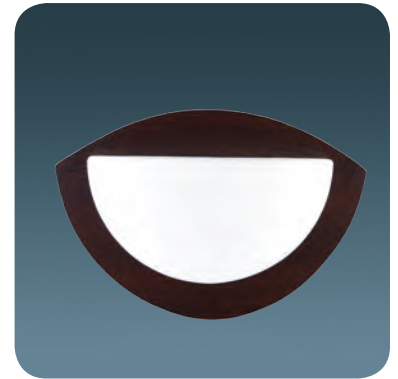

E27	Watt	LUMEN	K	Color
x1	40w	-	-	White Brown

Metal Base + Glass

5086

5086-1

E27	Watt	LUMEN	K	Color
x1	40w	-	-	Wenge
Metal + Wood Base + Opal Glass				

5086-2

E27	Watt	LUMEN	K	Color
x2	40w	-	-	Wenge
Metal + Wood Base + Opal Glass				