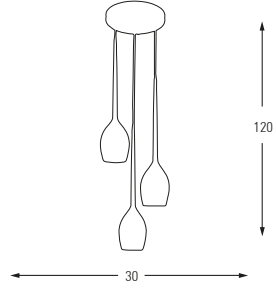

Metal Base + Opal Glass

**5256-5AS**

E14	Watt	LUMEN	K	Color
x5	40w	-	-	White Orange

Metal Base + Opal Glass

**5256-3A**

E14	Watt	LUMEN	K	Color
x3	40w	-	-	White Orange

Metal Base + Opal Glass

**5256-6A**