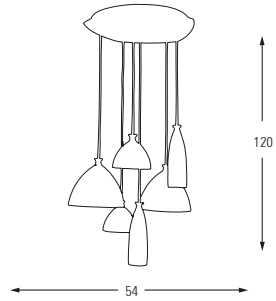

5258-6A

E14	Watt	LUMEN	K	Color
x6	40w	-	-	White-Green Orange

Metal Base + Opal Glass