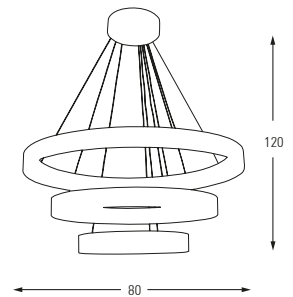

LED	Watt	LUMEN	K	Color
Samsung	113w	11865	4000	White

Metal Base