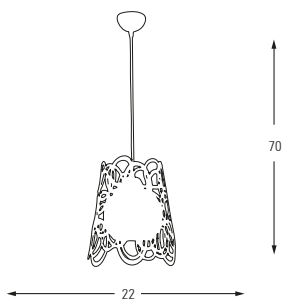

4612

E27	Watt	LUMEN	K	Color
x1	40w	-	-	White Brown

Metal Base + Opal Glass