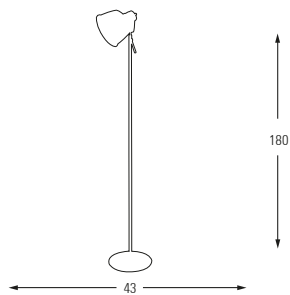

E27	Watt	LUMEN	K	Color
x1	40	-	-	White Gray Black

Metal Base

6512-1A