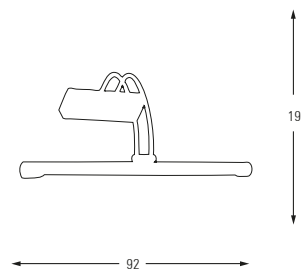

T5	Watt	LUMEN	K	Color
x1	21w	1890	4200	Matchrome Antique

Metal Base