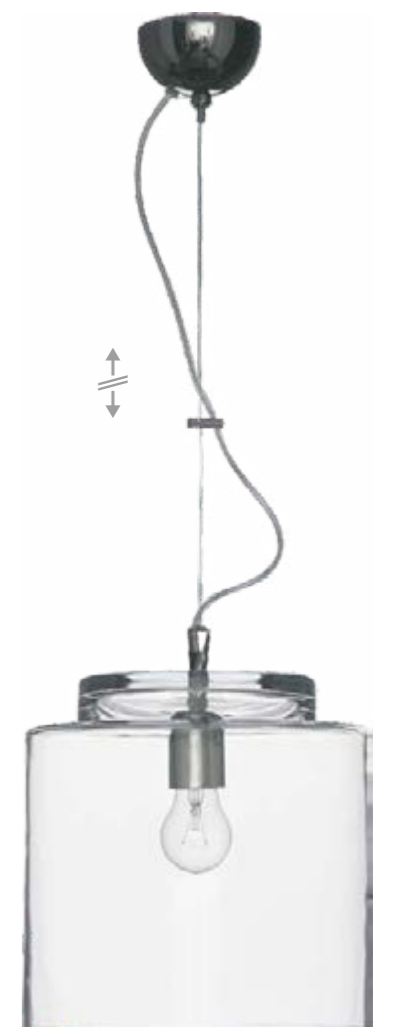

3598
IBIZA CYLINDER
↑ 125 cm
↓ 26 cm
∅ 26 cm
1 x E27, max 60W

IBIZA