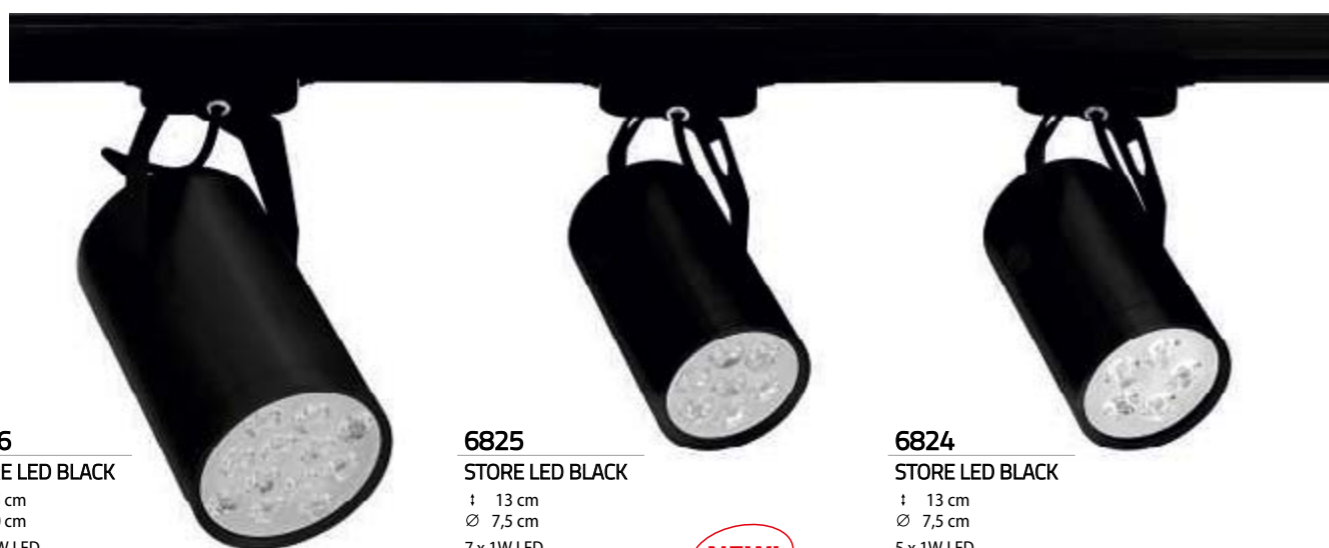

6826
STORE LED BLACK
↑ 17,5 cm
Ø 10 cm
12 x 1W LED
~230V, 50 Hz, 12W
1080 - 1200 lm, 4000 K

6825
STORE LED BLACK
↑ 13 cm
Ø 7,5 cm
7 x 1W LED
~230V, 50 Hz, 7W
630 - 700 lm, 4000 K

NEW!

6824
STORE LED BLACK
↑ 13 cm
Ø 7,5 cm
5 x 1W LED
~230V, 50 Hz, 5W
450 - 500 lm, 4000 K