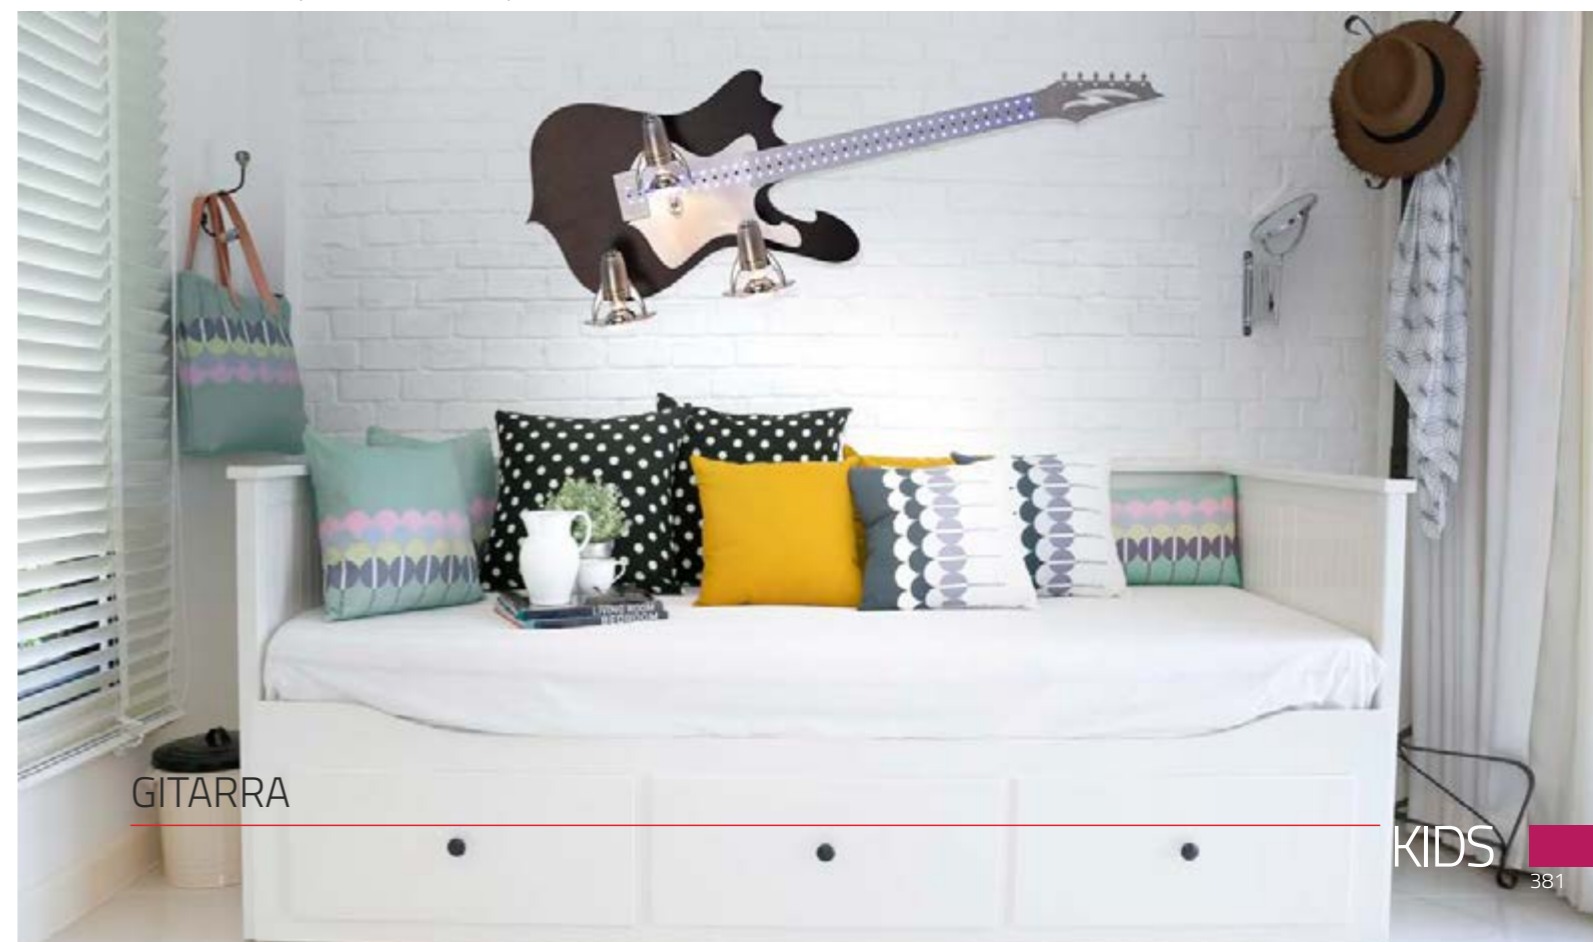

LED EFFECT!

sklejka, PET, PC, stal | plywood, PET, PC, steel | дерево, PET, PC, сталь