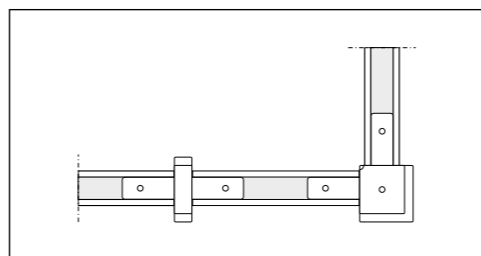

**NEW!**

**6824**  
STORE LED BLACK  
↑ 13 cm  
Ø 7,5 cm  
5 x 1W LED  
~230V, 50 Hz, 5W  
450 - 500 lm, 4000 K

**6130**  
CONNECTOR STRAIGHT WHITE

**5952**  
CONNECTOR 90 DEGREE WHITE

**6828**  
CONNECTOR 90 DEGREE BLACK