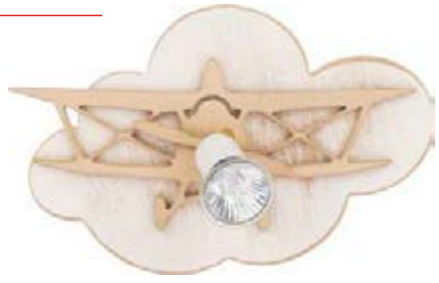

AIRPLANE

6905
AIRPLANE
→ 12 cm
Ø 30 cm
1 x GU10, max 35W