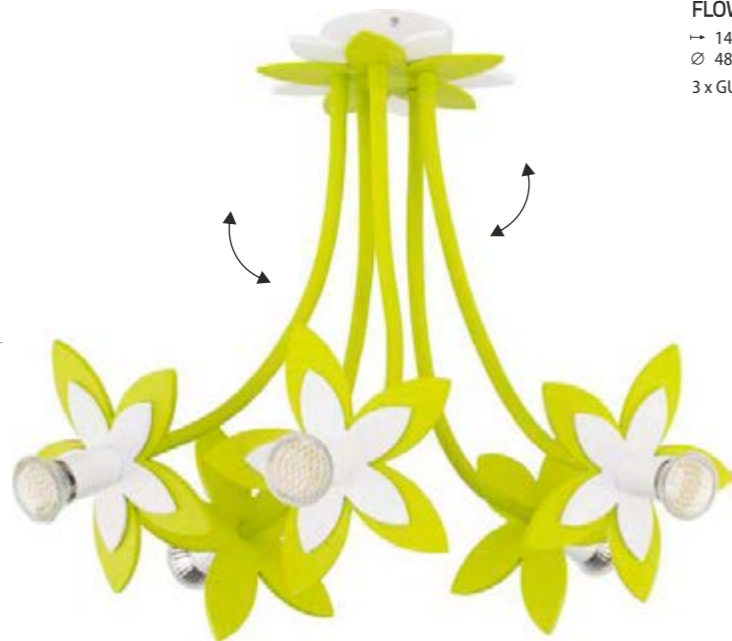

**6898**  
FLOWERS GREEN  
↑ 50 cm  
∅ 40 cm  
3 x GU10, max 35W

**NEW!**

**6900**  
FLOWERS GREEN  
→ 14 cm  
∅ 48 cm  
3 x GU10, max 35W

**LED  
READY**

**6901**  
FLOWERS GREEN  
↑ 50 cm  
∅ 55 cm  
5 x GU10, max 35W