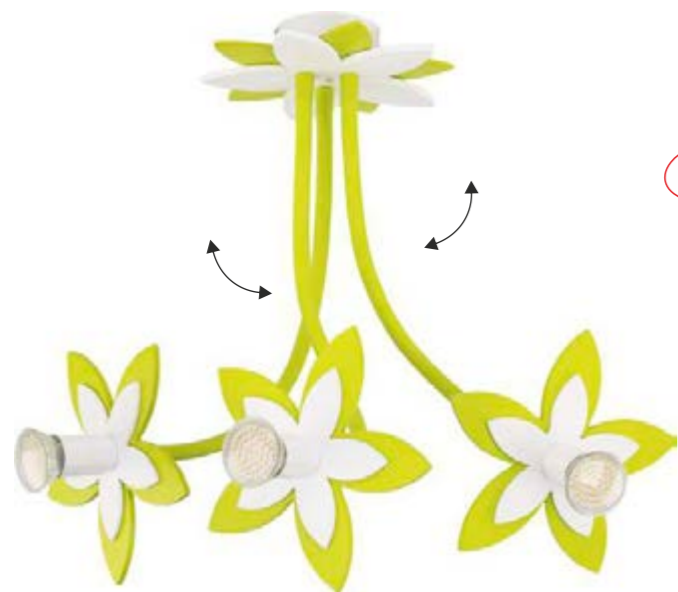

**6898**  
FLOWERS GREEN  
↑ 50 cm  
∅ 40 cm  
3 x GU10, max 35W

**NEW!**

**6900**  
FLOWERS GREEN  
→ 14 cm  
∅ 48 cm  
3 x GU10, max 35W

**LED  
READY**

**6901**  
FLOWERS GREEN  
↑ 50 cm  
∅ 55 cm  
5 x GU10, max 35W