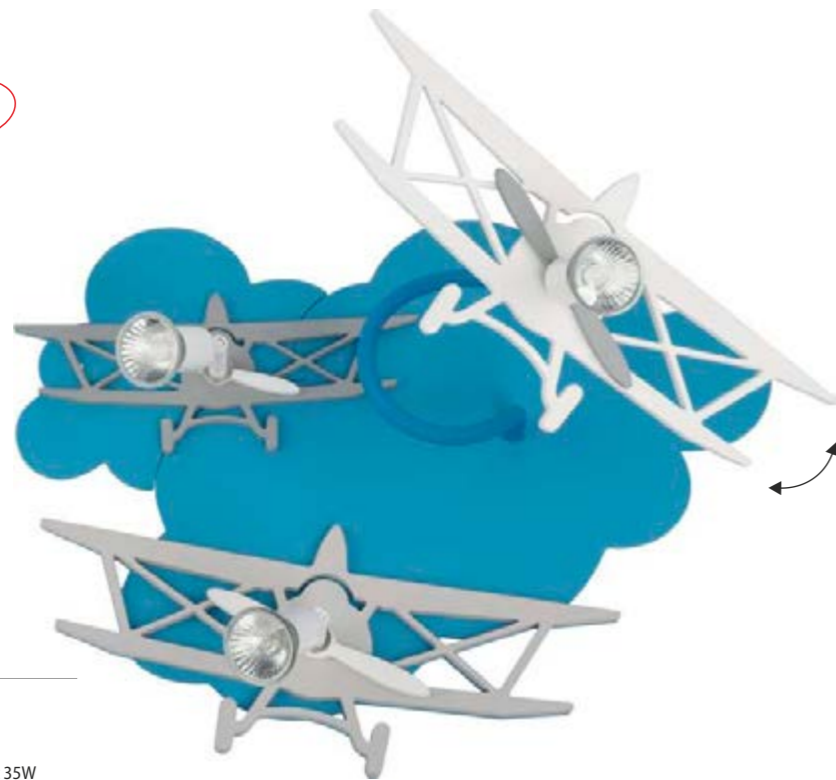

FLOWERS GREEN

**6902**  
PLANE  
→ 12 cm  
∅ 30 cm  
1 x GU10, max 35W

**6903**  
PLANE  
↔ 49 cm  
→ 53 cm  
2 x GU10, max 35W

**NEW!**

**LED READY**

**6904**  
PLANE  
↔ 53 cm  
→ 53 cm  
3 x GU10, max 35W