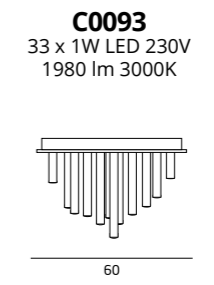

ORGANIC

P0173
1 x 60W E27 230V

P0171
1 x 1W LED 230V
60 lm 3000K

W0153
8 x 1W LED 230V
360 lm 3000K

C0093
33 x 1W LED 230V
1980 lm 3000K

MATERIAŁ / MATERIAL
METAL / METAL

WYKOŃCZENIE / DETAIL FINISHING
MIEDŹ / COPPER