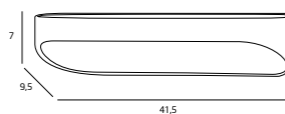

WAVE LED

HUGO

H
U
C
D

ZAFIRA

W0163

12 x 0,5W LED 230V
290LM 3000K

W0164

24 x 0,5W LED 230V
480LM 3000K