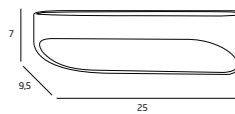

WAVE LED

HUGO

H
U
C
D

ZAFIRA

W0163

12 x 0,5W LED 230V
290LM 3000K

W0164

24 x 0,5W LED 230V
480LM 3000K