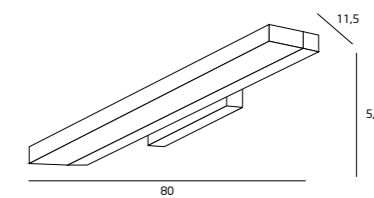

W0150
1 x 25W LED 230V
1760 lm 3000K

MATERIAŁ / MATERIAL
METAL, AKRYL / METAL, ACRYLIC

WYKOŃCZENIE / DETAIL FINISHING
BIAŁY / WHITE