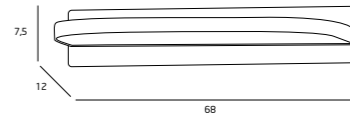

W0176

114 x 0,1W LED 230V
1100 LM 3000K

MATERIAŁ / MATERIAL
METAL, SZKŁO / METAL, GLASS

WYKOŃCZENIE / DETAIL FINISHING
CHROM / CHROME