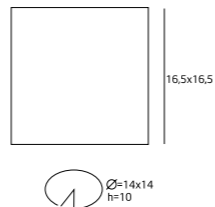

WINDOW

H0020
1x18W LED 230V 3000K (trafo incl.)