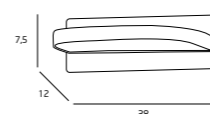

W0174

66 x 0,1W LED 230V
600 LM 3000K