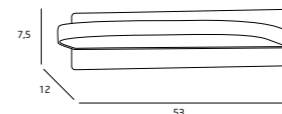

W0175

99 x 0,1W LED 230V
900 LM 3000K