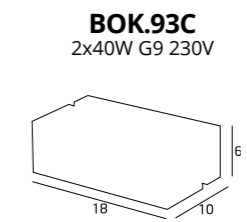

LED
UP&DOWN

MATERIAŁ / MATERIAL
ALUMINIUM

WYKOŃCZENIE / DETAIL FINISHING
CHROM / CHROME

LED
DOWN

MATERIAŁ / MATERIAL
ALUMINIUM

WYKOŃCZENIE / DETAIL FINISHING
ALUMINIUM

FLEXI