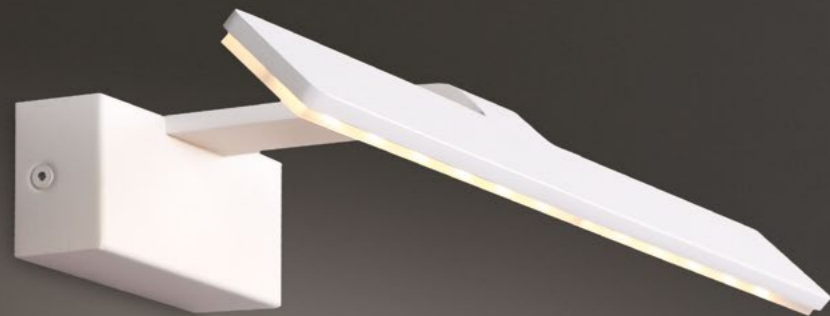

BLANCO

MATERIAŁ / MATERIAL
METAL

WYKOŃCZENIE / DETAIL FINISHING
BIAŁY MAT / WHITE MATT

MATERIAŁ / MATERIAL
METAL, AKRYL / METAL, ACRYLIC

WYKOŃCZENIE / DETAIL FINISHING
BIAŁE / WHITE

FINGER

IP54