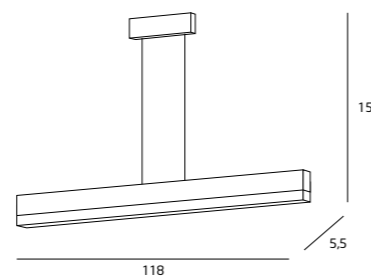

P0130
33W LED 230V
3360LM 3000K

P0129
25W LED 230V
2520LM 3000K

P0128
17W LED 230V
1680LM 3000K

MALI

RAPID

P0154
1 x 18W LED
230V, 1120 lm
3000K

P0155
1 x 36W LED
230V, 2590 lm
3000K

W0148
1 x 12W LED 230V
870 lm 3000K