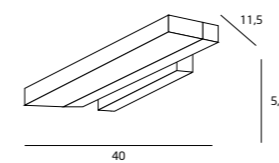

P0130
33W LED 230V
3360LM 3000K

P0129
25W LED 230V
2520LM 3000K

P0128
17W LED 230V
1680LM 3000K

MALI

RAPID

P0154
1 x 18W LED
230V, 1120 lm
3000K

P0155
1 x 36W LED
230V, 2590 lm
3000K

W0148
1 x 12W LED 230V
870 lm 3000K