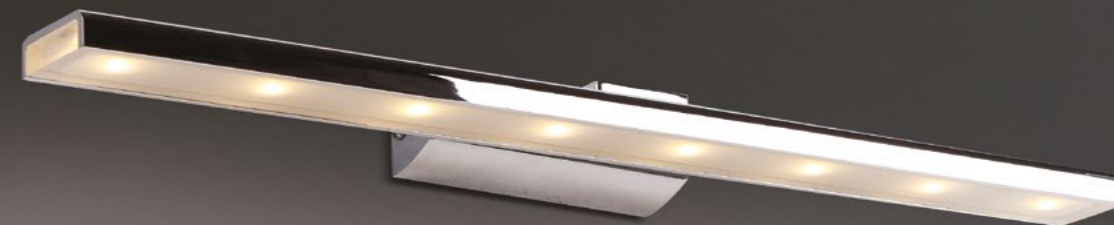

MATERIAŁ / MATERIAL
METAL

WYKOŃCZENIE / DETAIL FINISHING
CHROM LUB SATYNA
/ CHROME OR SATIN NICKEL

AMUR