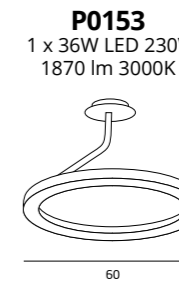

P0133
 52W LED 230V
 3600LM 3000K

MATERIAŁ / MATERIAL
 AKRYL / ACRYLIC

WYKOŃCZENIE / DETAIL FINISHING
 BIAŁY / WHITE

ANGEL

P0149
1 x 105W LED 230V
5140 lm 3000K

P0152
1 x 24W LED 230V
1330 lm 3000K

P0153
1 x 36W LED 230V
1870 lm 3000K