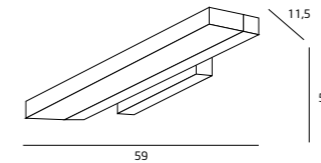

P0130
33W LED 230V
3360LM 3000K

P0129
25W LED 230V
2520LM 3000K

P0128
17W LED 230V
1680LM 3000K

MALI

RAPID

P0154
1 x 18W LED
230V, 1120 lm
3000K

P0155
1 x 36W LED
230V, 2590 lm
3000K

W0148
1 x 12W LED 230V
870 lm 3000K