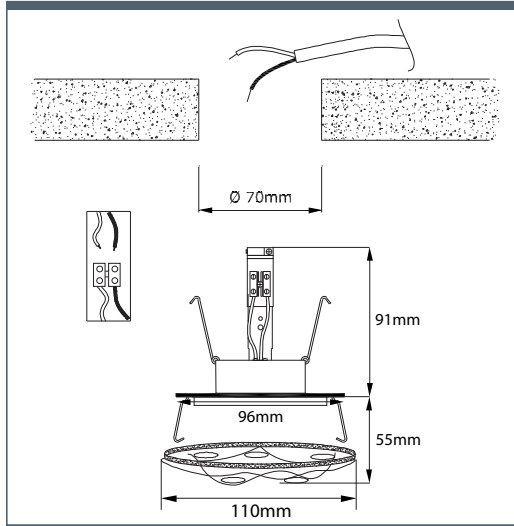

Einbau | Recessed		Aufbau | Surface mounted	
	  0215.11E.3 incl. HV-Halogen, GU10, 50 W	 0215.11E.5 incl. HV-Halogen, GU10, 50 W	 0215.11A.3 incl. HV-Halogen, G9, 40 W	 0215.11A.5 incl. HV-Halogen, G9, 40 W
  0215.O.3.SsT	✓		✓	
  0215.O.3.SsTAV	✓		✓	
  0215.O.5.SsT		✓		✓
  0215.O.5.SsTBG		✓		✓