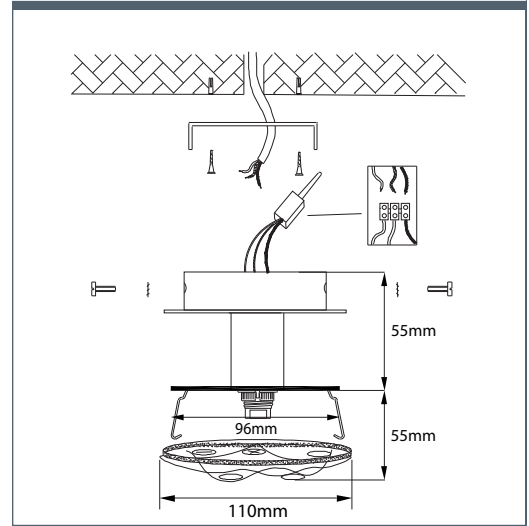

Einbau | Recessed		Aufbau | Surface mounted	
	  0215.11E.3 incl. HV-Halogen, GU10, 50 W	 0215.11E.5 incl. HV-Halogen, GU10, 50 W	 0215.11A.3 incl. HV-Halogen, G9, 40 W	 0215.11A.5 incl. HV-Halogen, G9, 40 W
  0215.O.3.SsT	✓		✓	
  0215.O.3.SsTAV	✓		✓	
  0215.O.5.SsT		✓		✓
  0215.O.5.SsTBG		✓		✓