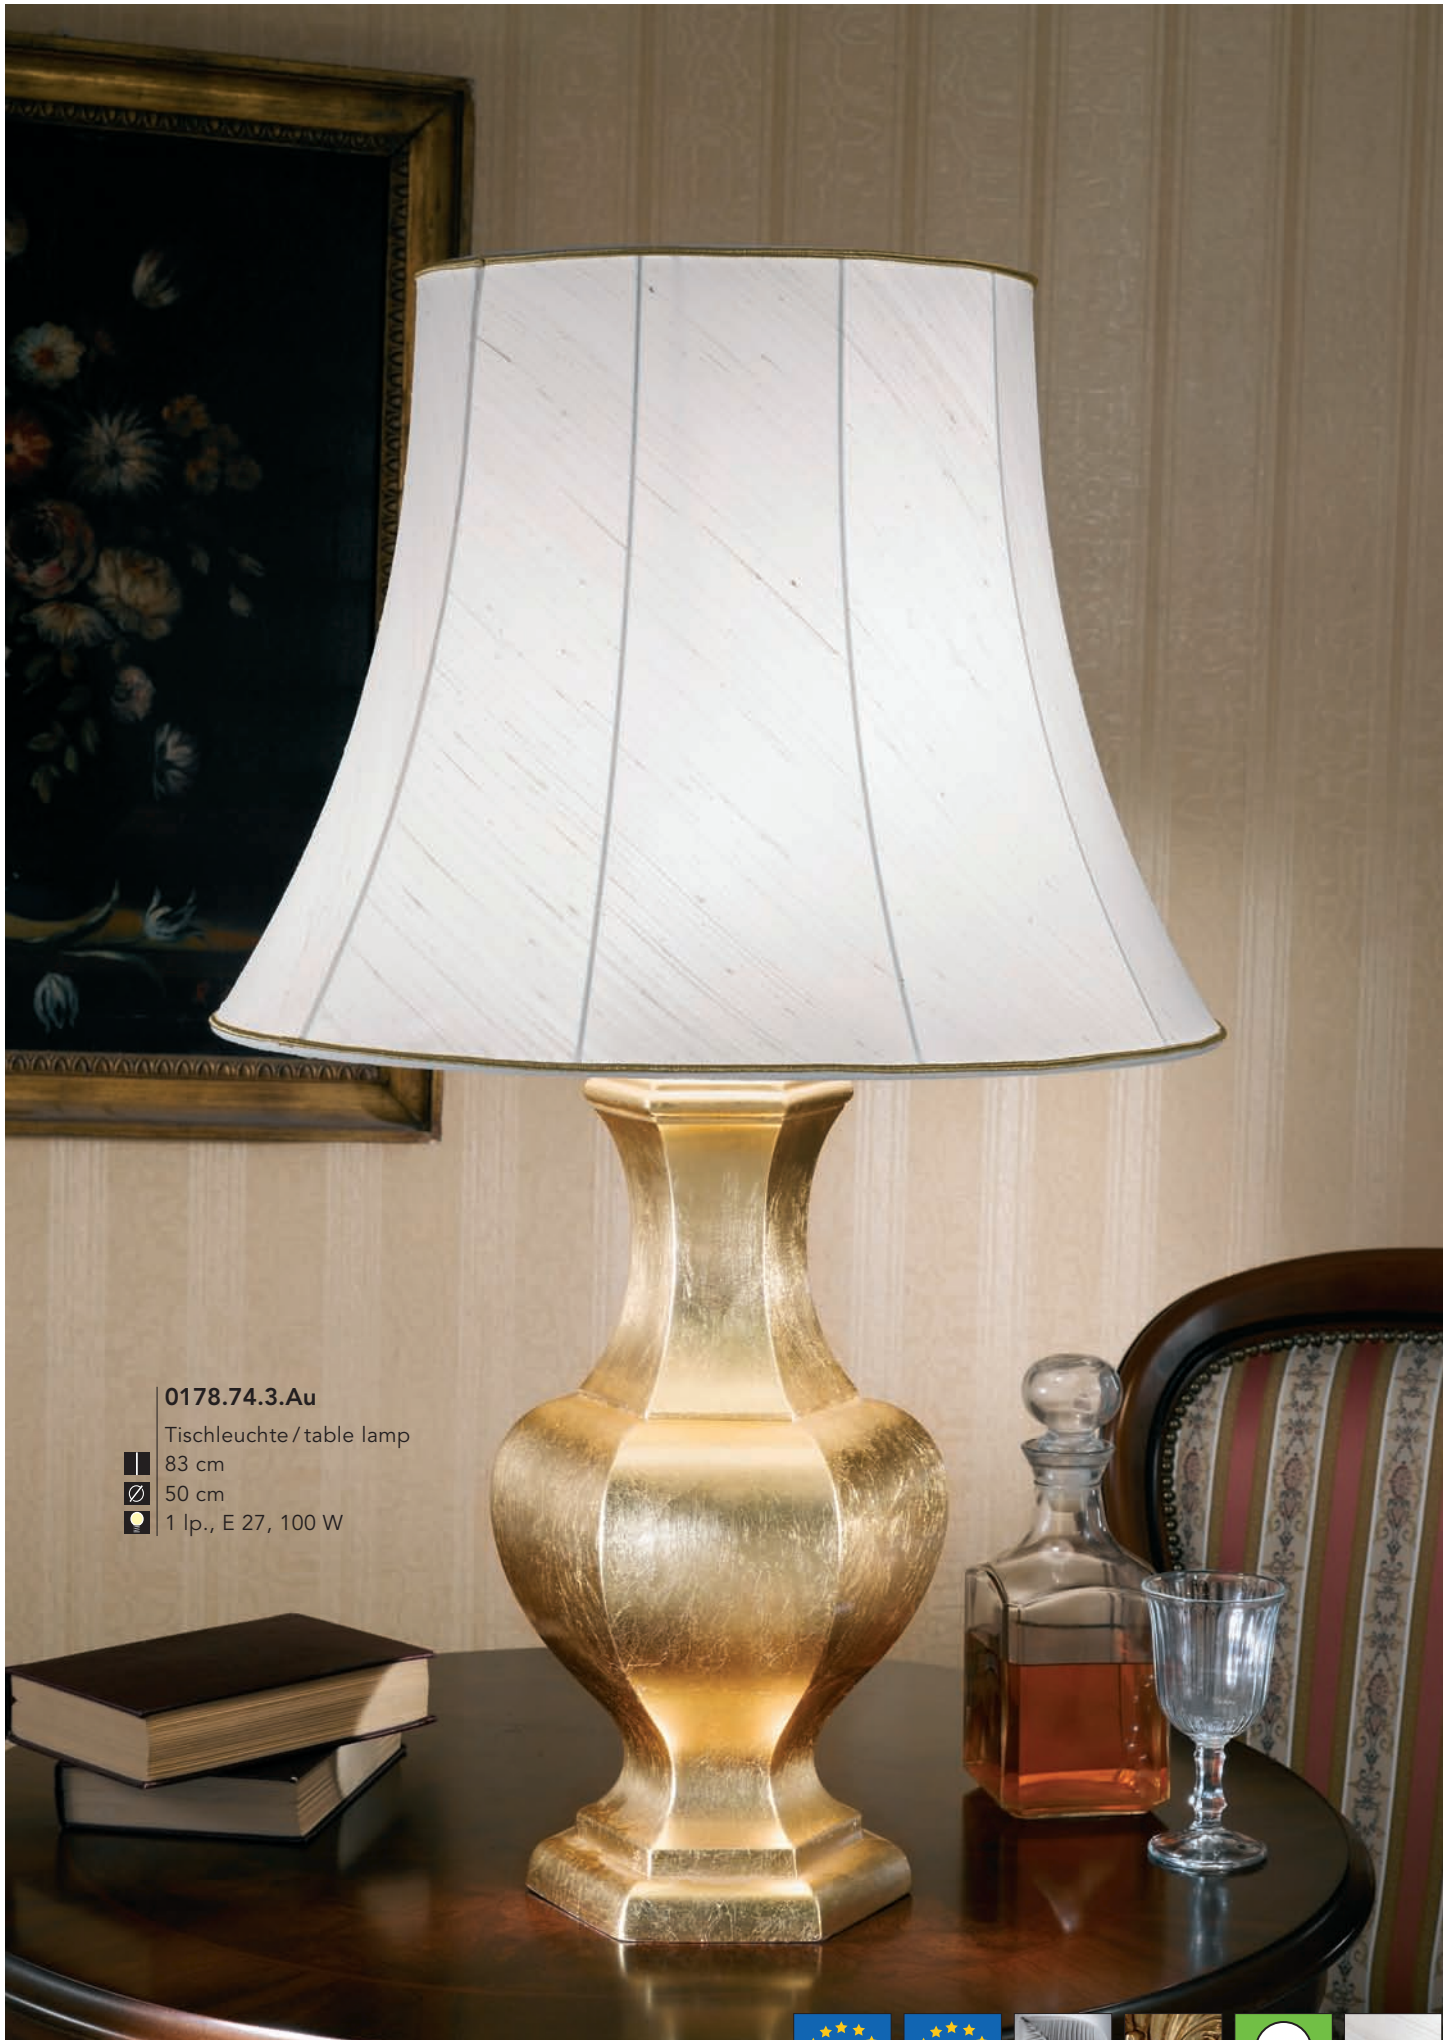

0178.74.3.Au

Tischleuchte / table lamp

83 cm

50 cm

1 lp., E 27, 100 W

Amphore

copyright

handmade in EU

ceramics

fire gilded

energy saver

shade
silk