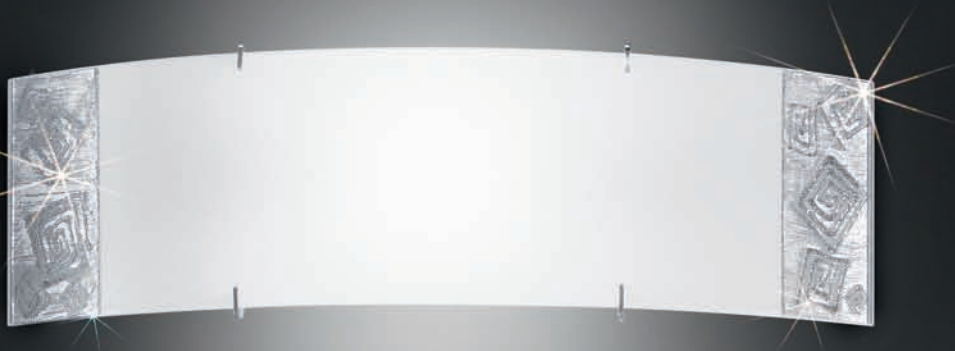

0335.61D.5.41

Wandleuchte / wall lamp

- 11 / 40 cm
- 10 cm
- 1 lp., with dimmer