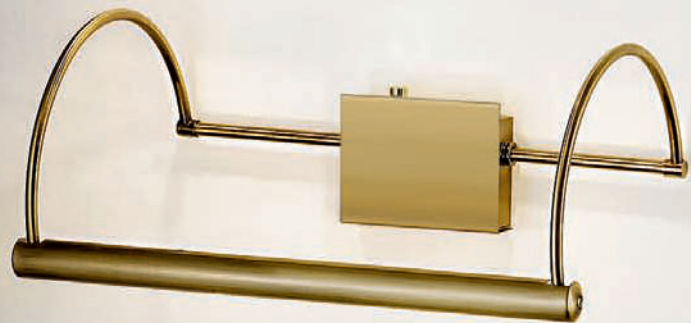

● 2 lp., incl. HV-Halogen G9, 40 W,
with dimmer

24 carat gold plated

1242.62.4

Wandleuchte / wall lamp

■ 16 / 39 cm

■ 24,5 cm

● 2 lp., incl. HV-Halogen G9, 40 W,
with dimmer

antique brass