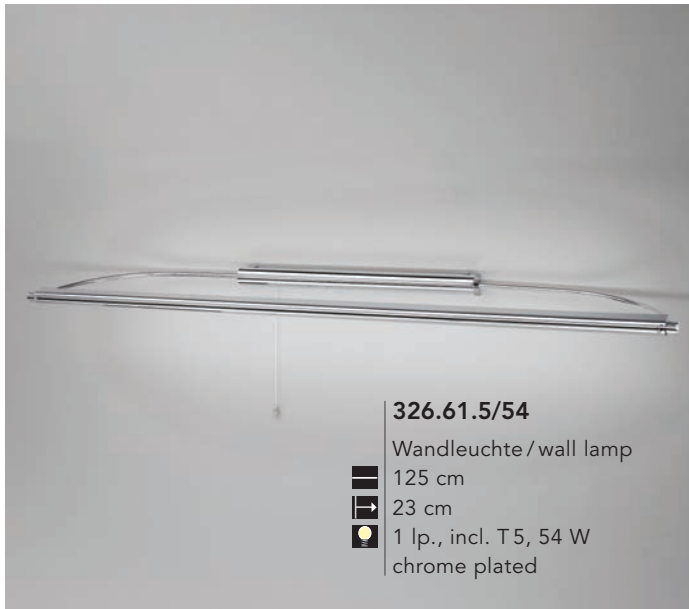

326.61.5/54

Wandleuchte / wall lamp

- 125 cm
- 23 cm
- 1 lp., incl. T 5, 54 W
  chrome plated