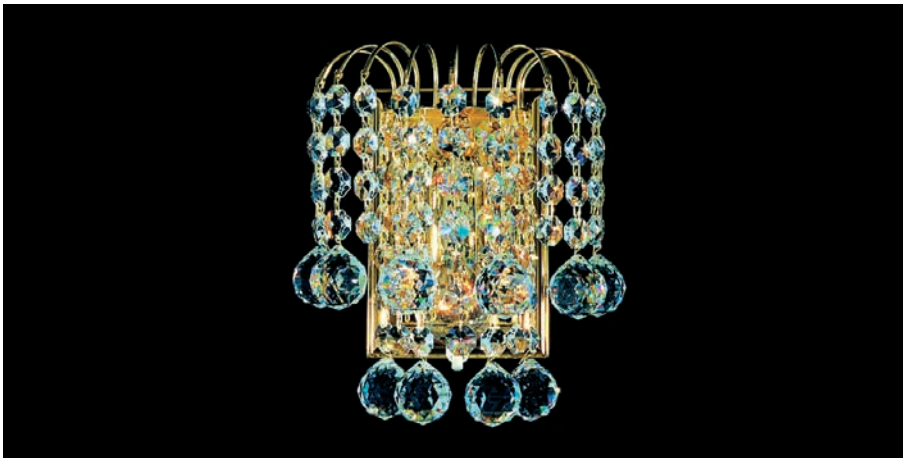

C505.61/18*

Wandleuchte/wall lamp

SPECTRA® Swarovski®

20 cm

18 cm

12 cm

1 lp., E 14, 40 W