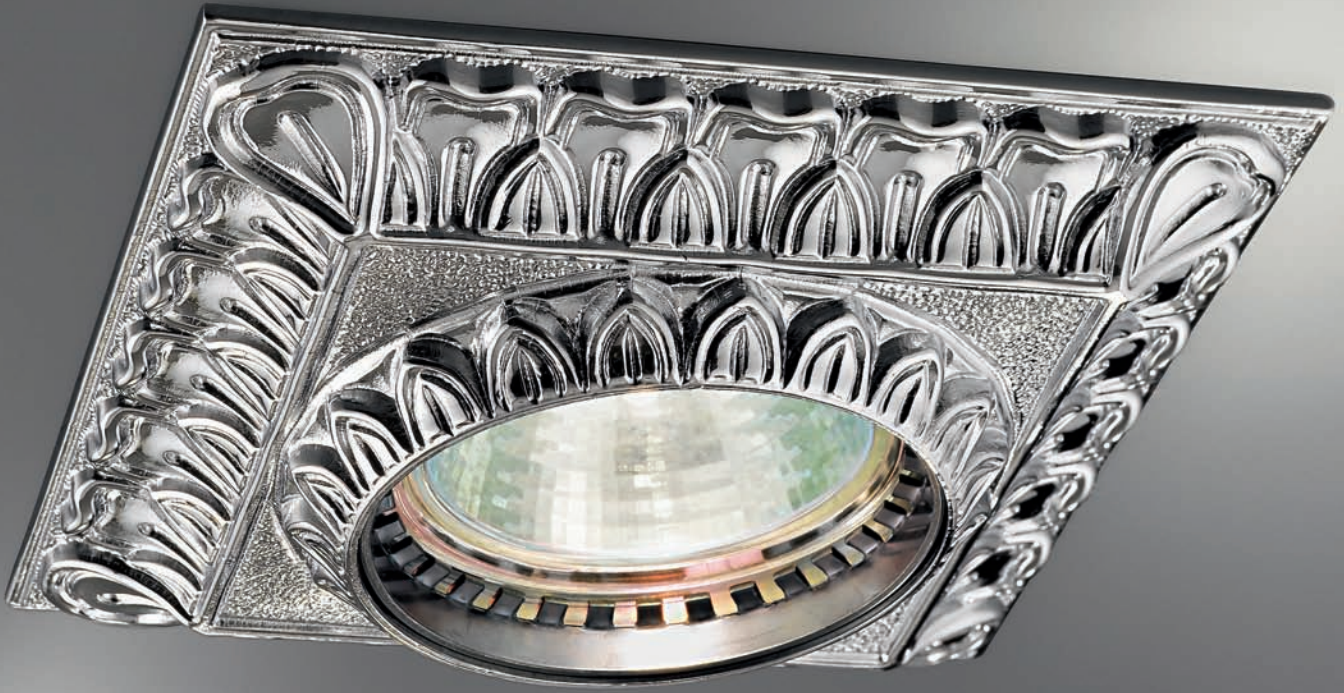

4 lp.

0298.13.5

Deckenleuchte /
ceiling lamp

Ø 40 cm

11 cm

3 lp.

0298.10Q.5

Spot
10/10 cm
5 cm
1 Ip.