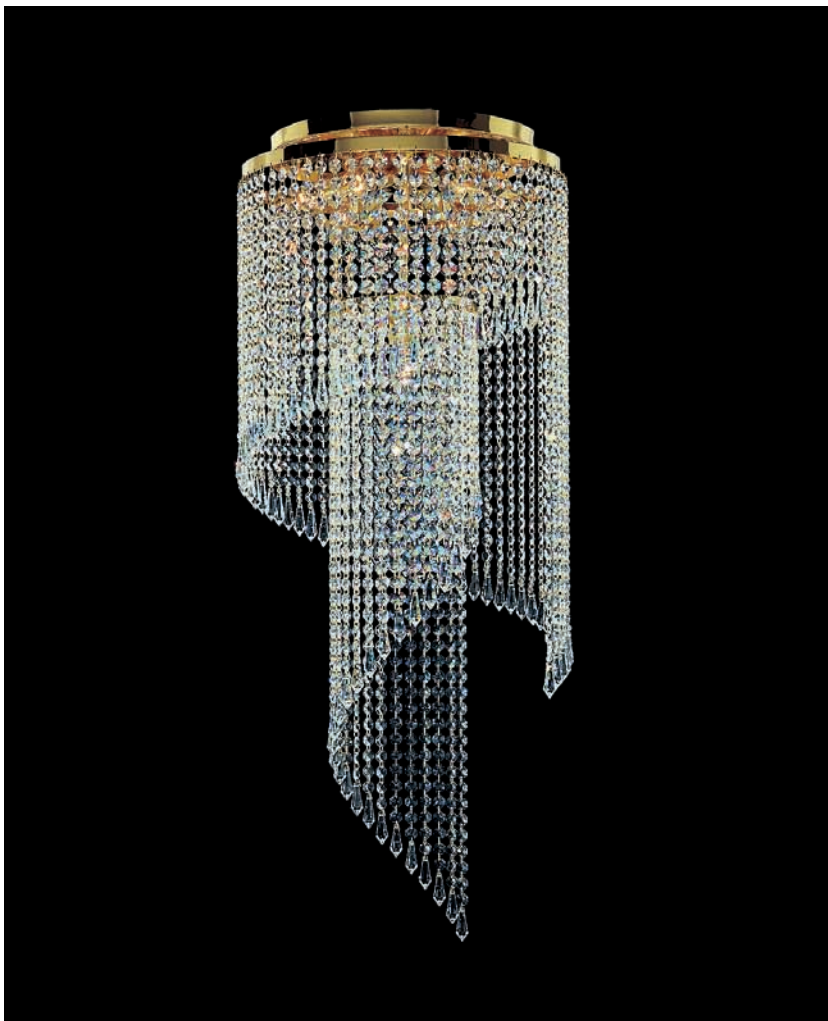

C892.17/40*

Deckenleuchte / ceiling lamp

SPECTRA® Swarovski®

40 cm

90 cm

7 lp., E 14, 40 W

C890.17/40*

Deckenleuchte / ceiling lamp

SPECTRA® Swarovski®

40 cm

90 cm

7 lp., E 14, 40 W

* auch in STRASS® Swarovski® erhältlich

* also available in STRASS® Swarovski®