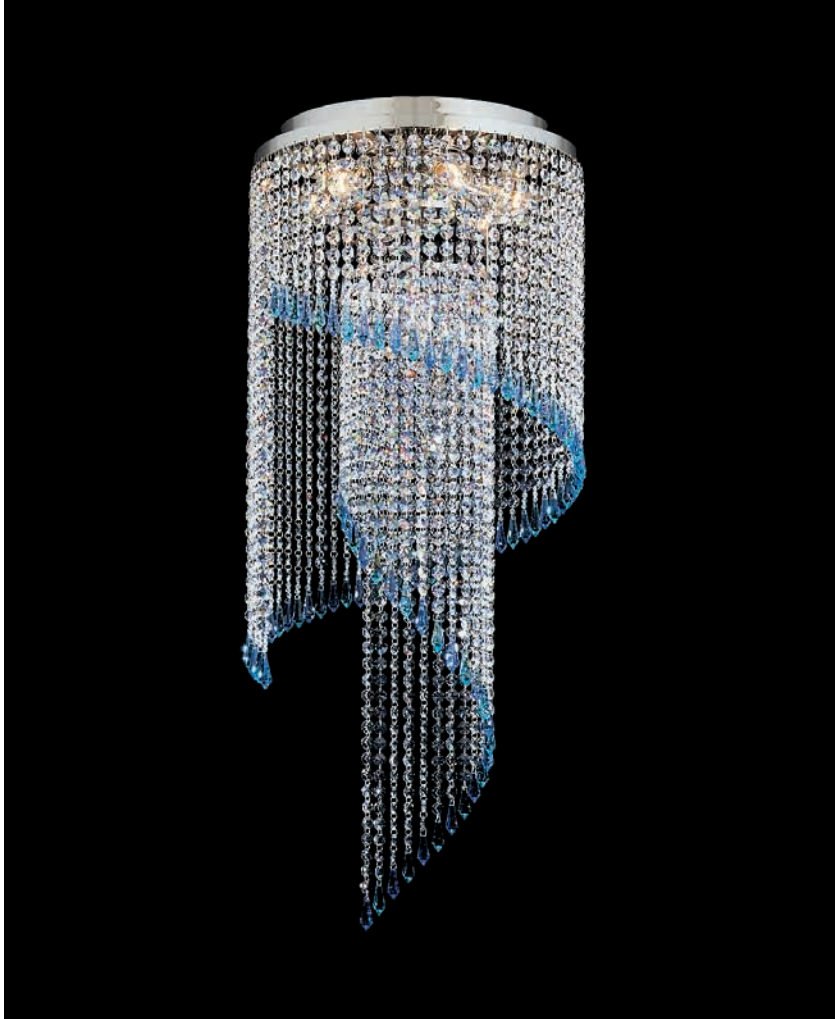

C650.17/40*

Deckenleuchte / ceiling lamp

 SPECTRA® Swarovski®

 40 cm

 82 cm

 7 lp., E 14, 40 W

C892.17/40*

Deckenleuchte / ceiling lamp