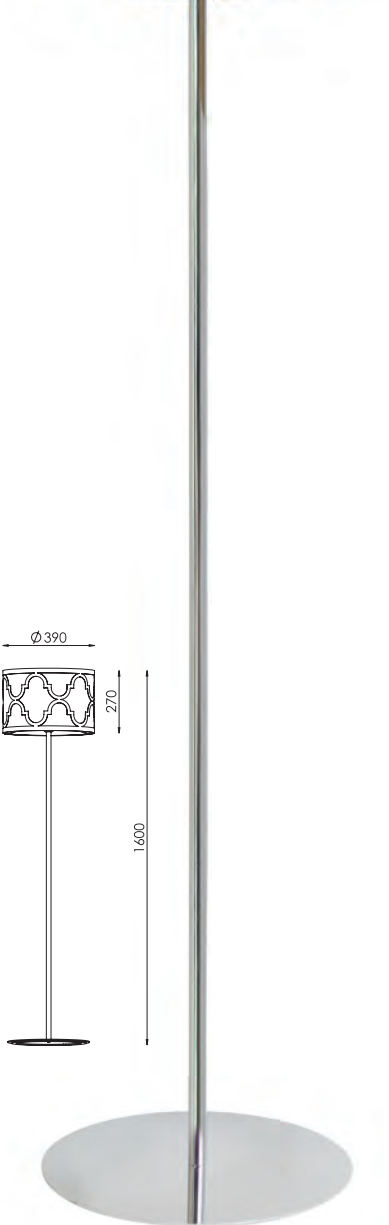

CE IP20 A++ >> C

74-4-01-06-0

CHROME [#06]
 ABAZ/shade [#118]
 1xE27 max 40W

CE IP20 A++ >> C

COLLECTIONS

New York Chrome

Hesmo Series

04-1-03-06-0