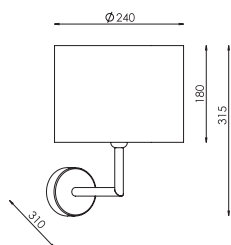

38-2-01-06-0

CHROME [#06]
ABAZ/shade [#19]
1xE14 max 40W

CE IP20 A++ >> C