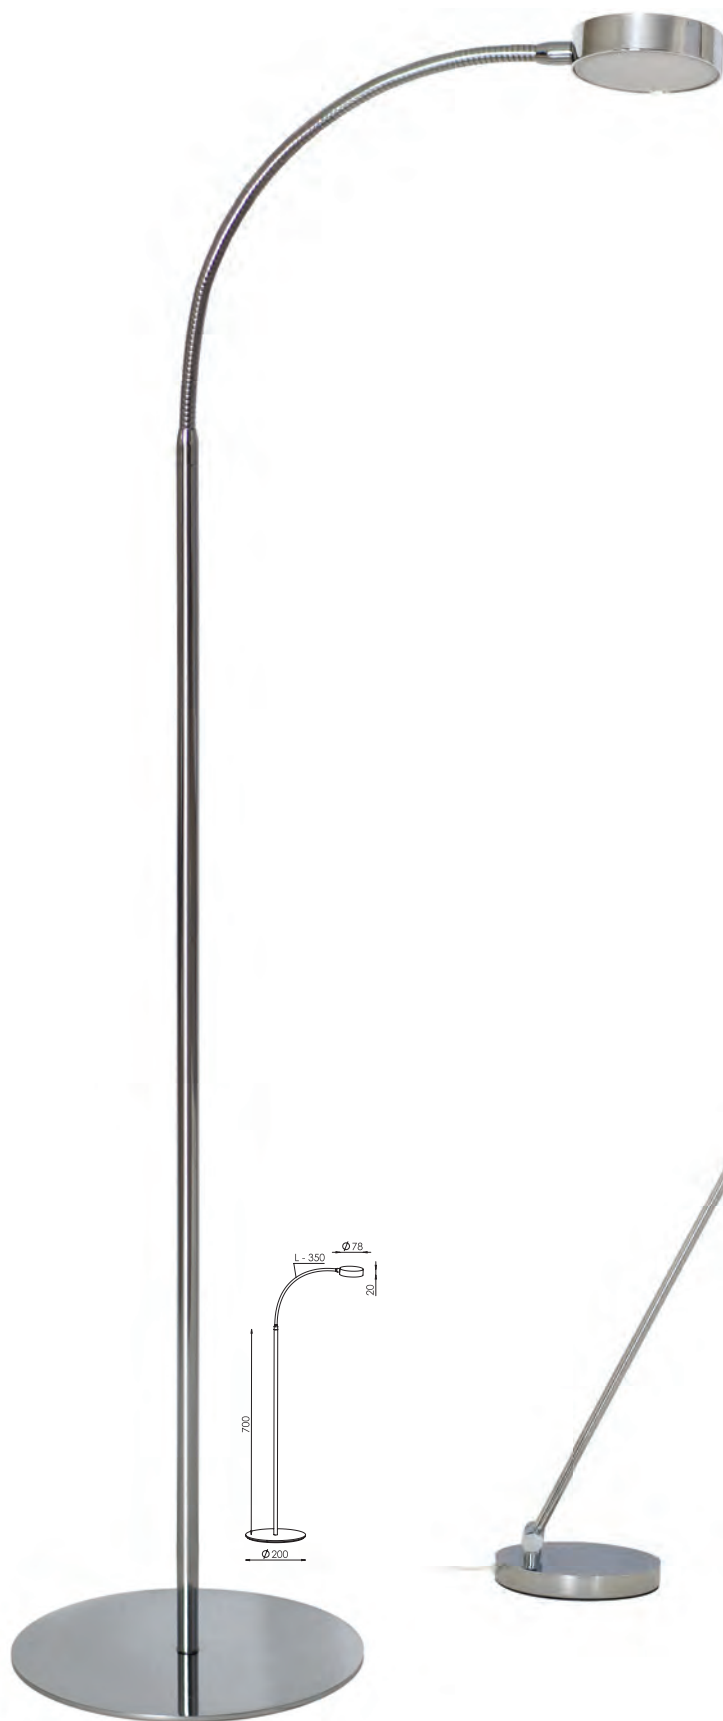

CE IP20 A++ >> C