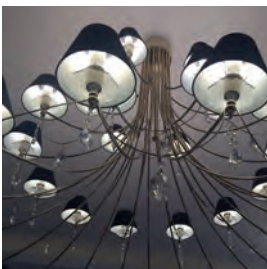

160 REALIZACJE