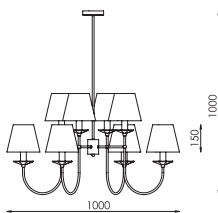

84-1-08-06-1

CHROME [#06]
ABAZ/shade [#3]
8xE14 max 40W

CE IP20 A++ >> C

84-1-04-11-0

STAL SZCZOTKA/ brushed steel [#11]
ABAZ/shade [#19]
4xE14 max 40W

CE IP20 A++ >> C