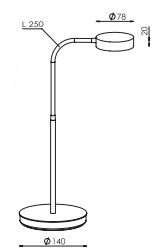

83-3-01-06-0
CHROME [#06]
1xLED max 7W

CE IP20 A++ >> C

83-4-01-06-0
CHROME [#06]
1xLED max 7W

CE IP20 A++ >> C

83-4-01-06-1
CHROME [#06]
1xLED max 7W

CE IP20 A++ >> C