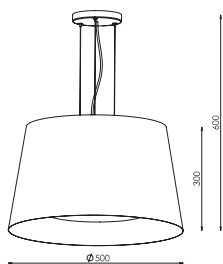

86-1-03-12-0

ZŁOTY PÓŁMAT/gold semi-gloss [#12]
ABAZ/shade [#28] diffuser [#28]
3xE14 max 40W

CE IP20 A++ >> C