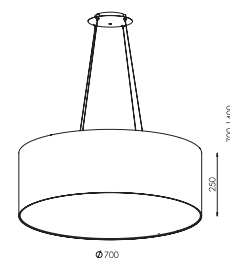

Hesmo Series

85-5-01-06-0

CHROME [#06]
ABAZ/shade [#16]
1xE14 max 40W

CE IP20 A++ >> C

85-3-01-06-0

CHROME [#06]
ABAZ/shade [#16]
1xE27 max 40W

CE IP20 A++ >> C

85-1-03-06-0