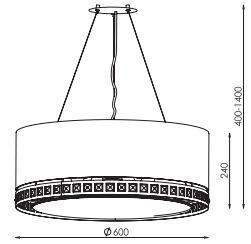

CE IP20 A++ >> C

46-3-02-06-0

CHROME [#06]
 ABAZ/shade [#4]
 2xE14 max 40W

CE IP20 A++ >> C

46-1-06-06-0

CHROME [#06]
 ABAZ/shade [#3] diffuser [#21]
 6xE27 max 40W
 CE IP20 A++ >> C

46-1-06-06-1

CHROME [#06]
 ABAZ/shade [#19] diffuser [#21]
 6xE27 max 40W
 CE IP20 A++ >> C