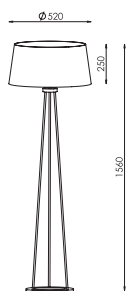

96-3-01-06-0

CHROME [#06]
ABAZ/shade [#03]
1xE27 max 40W

CE IP20 A++ >> C