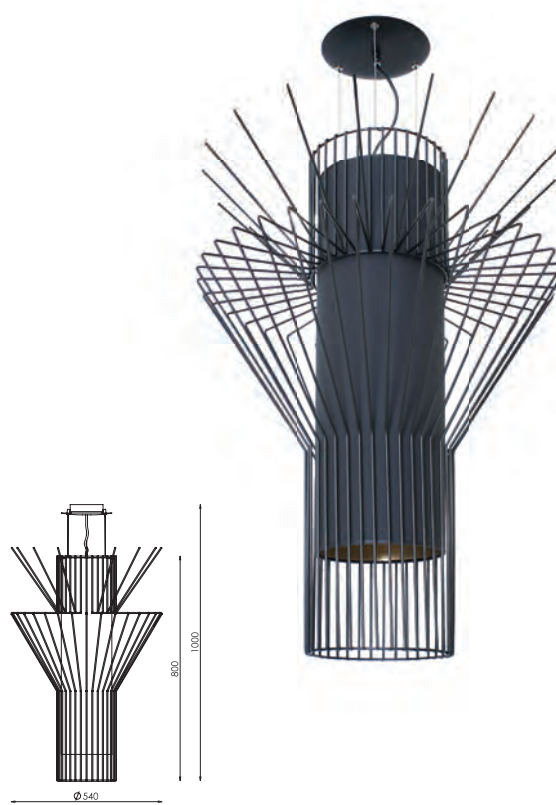

Illumni Series

58-1-01-22-0

CHROM MALOWANY/chrome powder coated [#22]

ABAZ/shade[#03]

1xE14 max 40W (excl.)

CE IP20 A++ >> C

58-1-01-14-0

CZARNY STRUKTURA/black texture [#14]