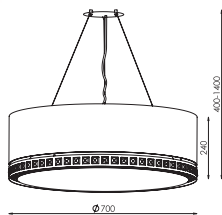

CE IP20 A++ >> C

46-3-02-06-0

CHROME [#06]
 ABAZ/shade [#4]
 2xE14 max 40W

CE IP20 A++ >> C

46-1-06-06-0

CHROME [#06]
 ABAZ/shade [#3] diffuser [#21]
 6xE27 max 40W
 CE IP20 A++ >> C

46-1-06-06-1

CHROME [#06]
 ABAZ/shade [#19] diffuser [#21]
 6xE27 max 40W
 CE IP20 A++ >> C