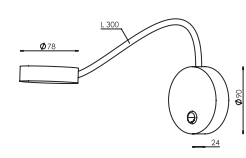

83-2-01-06-0
CHROME [#06]
1xLED max 7W

CE IP20 A++ >> C