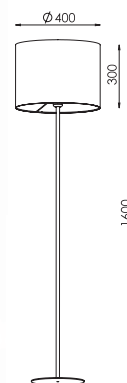

38-3-01-06-0

CHROME [#06]
ABAZ/shade [#19]
1xE27 max 40W

CE IP20 A++ >> C