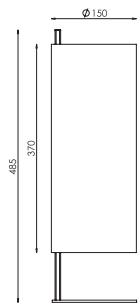

Hesmo Series

67-1-04-06-0

CHROME [#06]
 ABAZ/shade [#22] diffuser [PVC]
 4xE14 max 40W (excl.)

CE IP20 A++ >> C

67-4-01-06-0

CHROME [#06]
 ABAZ/shade [#22]
 1xE14 max 40W (excl.)

CE IP20 A++ >> C

67-3-02-06-0