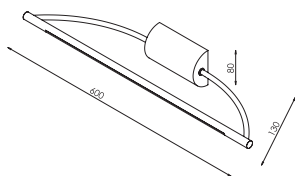

Gold wall

92-2-01-20-0

ZŁOTO GALWANICZNE/galvanic gold [#20]
LED 8W

CE IP20 A++ >> C