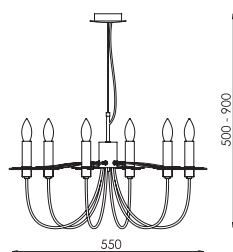

CHROME [#06]
 ABAZ/shade [#4]
 8xE14 max 40W

CE IP20 A++ >> C

43-2-02-06-0

CHROME [#06]
 ABAZ/shade [#4]
 2xE14 max 40W

CE IP20 A++ >> C

43-1-12-06-0

CHROME [#06]
12xE14 max 40W

CE IP20 A++ >> C