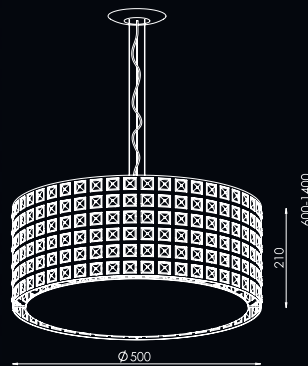

48-1-03-06-0

CHROME [#06]
diffuser [PVC]
3xE27 max 40W (excl.)

CE IP20 A++ >> C