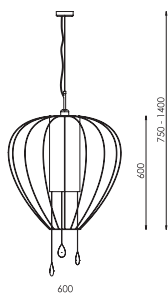

CE IP20 A++ >> C

64-3-01-03-0

BIAŁY ZE ZŁOTEM/white and gold [#03]
 ABAZ/shade [#2]
 1xE27 max 40W (excl.)

CE IP20 A++ >> C

Mood

Hesmo Series

19-1-01-13-0

BIAŁY STRUKTURA/white texture [#13]
 ABAZ/shade [#3]
 1xE27 max 40W