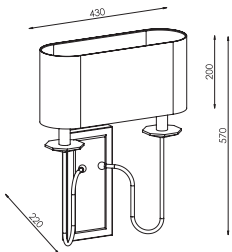

92-2-02-29-0

PATYNA/patina [#29]
ABAZ/shade [#24]
2xE14 max 40W

CE IP20 A+ >> C