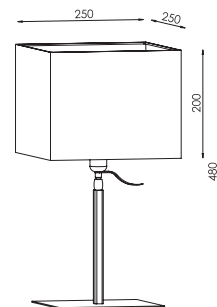

CHROME [#06]
 ABAZ/shade [#17]
 1xE27 max 40W (excl.)

CE IP20 A++ >> C

COLLECTIONS

Balance

Illumi Series

72-4-01-06-0

CHROME [#06]
ABAZ/shade [#3]
1xE14 max 40W

CE IP20 A++ >> C