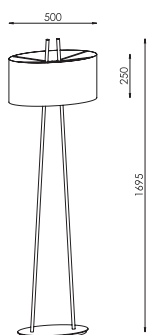

68-3-01-06-0

CHROME [#06]
ABAZ/shade [#24]
1xE27 max 40W

CE IP20 A++ >> C

68-3-01-06-1

CHROME [#06]
ABAZ/shade [#03]
1xE27 max 40W

CE IP20 A++ >> C