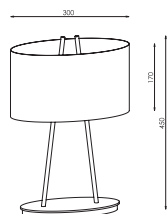

CZARNY STRUKTURA/black texture [#14] + CHROME [#06]
 ABAZ/shade [#24]
 1xE14 max 40W (excl.)

CE IP20 A++ >> C

COLLECTIONS

Poker

Illumni Series

68-4-01-06-0

CHROME [#06]
ABAZ/shade [#24]
1xE14 max 40W

CE IP20 A++ >> C