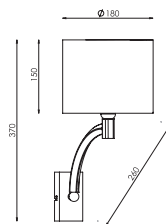

CE IP20 A++ >> C

06-1-03-06-1

CHROME [#06]
 ABAZ/shade [#22] diffuser [PCV]
 3xE14 max 40W (excl.)

CE IP20 A++ >> C

06-2-01-06-0

CHROME [#06]
 ABAZ/shade [#22]
 1xE14 max 40W (excl.)

CE IP20 A++ >> C

Envy