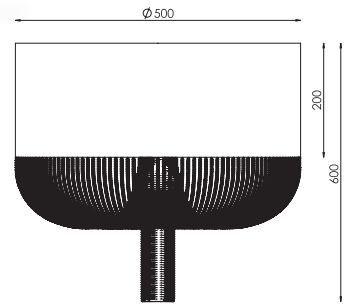

Envy

Hesmo Series

09-1-06-06-0

ABAZ/shade [#20]
6xE14 max 40W

CE IP20 A++ >> C