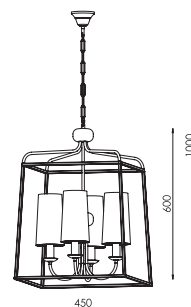

CE IP20 A+ >> C

08-2-01-06-0

CHROME [#06]
 ABAZ/shade [#4]
 1xE14t max 40W (excl.)

CE IP20 A+ >> C

COLLECTIONS

Caffe

Hesmo Series

81-1-04-22-0