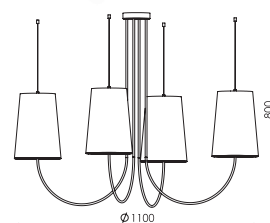

CE IP20 A++ >> C

43-1-08-06-1

CHROME [#06]
 ABAZ/shade [#03]
 8xE14 max 40W

CE IP20 A++ >> C

43-1-04-06-0

CHROME [#06]
 ABAZ/shade [#03]
 4xE14 max 40W

CE IP20 A++ >> C

43-1-08-06-0