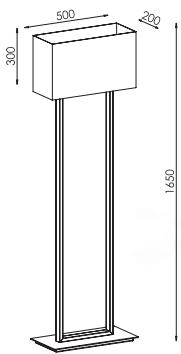

Black

Illumi Series

65-3-02-06-0

CHROME [#06]
ABAZ/shade [#24]
2xE27 max 40W (excl.)

CE IP20 A++ >> C