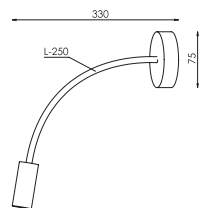

90-2-01-06-2

CHROME [#06]
1xLED 1,5W incl

CE IP20 A++ >> C