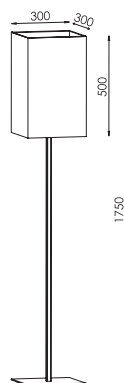

59-3-01-06-0

CHROME [#06]
ABAZ/shade [#17]
1xE27 max 40W (excl.)

CE IP20 A++ >> C