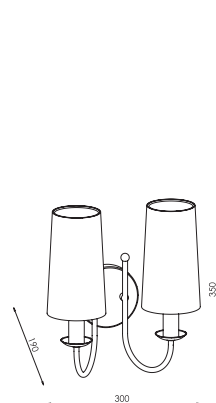

81-2-02-14-0

CZARNY STRUKTURA/ black texture [#14]
ABAZ/shade [#3]
2xE14 max 40W

CE IP20 A+ >> C