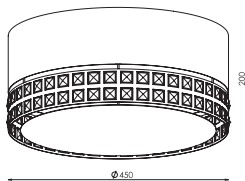

CHROME [#06]
1xE14 max 40W (excl.)

CE IP20 A++ >> C

Crystal shade

46-1-01-06-0

CHROME [#06]
 ABAZ/shade [#4]
 1xE14 max 40W

CE IP20 A++ >> C

46-6-03-06-0

CHROME [#06]
 ABAZ/shade [#12] diffuser [#21]
 3xE14 max 40W