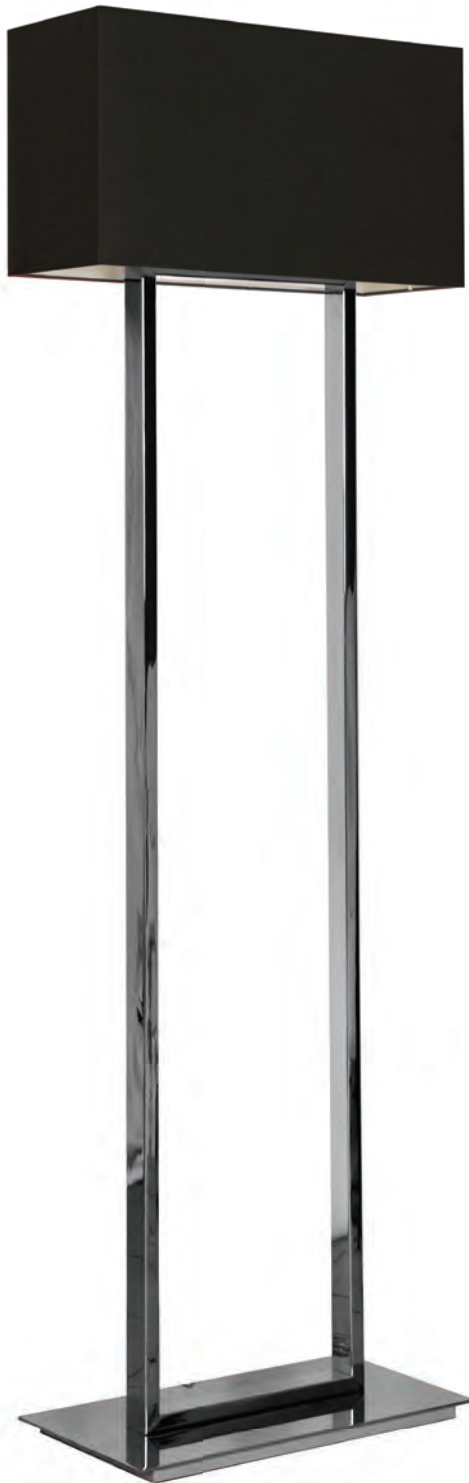

95-2-01-06-0

CHROME [#06]
 ABAZ/shade [#110]
 1x2G11 24W

CE IP20 A++ >> C

95-2-02-06-0

CHROME [#06]
 ABAZ/shade [#110]
 1xE27 max 40W/1x LED 1W

CE IP20 A++ >> C

Black

Illumi Series