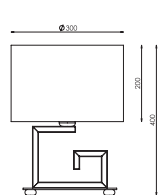

55-1-04-06-0

CHROME [#06]
 ABAZ/shade [#2]
 4xE14 max 40W (excl.)

CE IP20 A++ >> C

55-2-02-06-0

CHROME [#06]
 ABAZ/shade [#3]
 2xE14 max 40W (excl.)

CE IP20 A++ >> C

55-4-01-06-0

CHROME [#06]
 ABAZ/shade [#3]
 1xE27 max 40W (excl.)