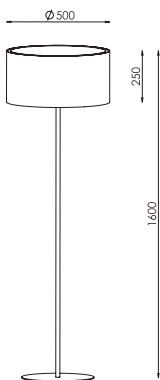

Ring

83-3-01-06-1

CHROME [#06]
ABAZ/shade [#107] + górny dyfuzor/top diffuser [PVC]
1xE27 max 40W

CE IP20 A++ >> C