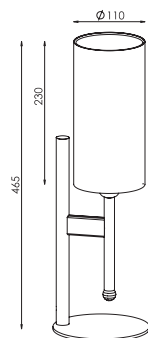

61-1-04-06-0

CHROME [#06]
ABAZ/shade [#19]
4xE14 MAX 40W (excl.)

CE IP20 A++ >> C

61-1-06-06-0

CHROME [#06]
ABAZ/shade [#19]
6xE14 MAX 40W (excl.)

CE IP20 A++ >> C

61-4-01-06-0

CHROME [#06]
ABAZ/shade [#19]
1xE14 MAX 40W (excl.)