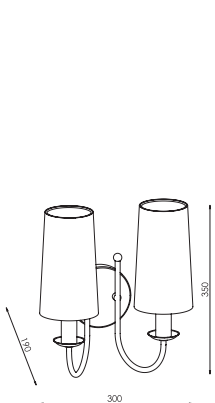

81-2-02-22-0

MALOWANY CHROM/chrome powder coated [#22]
ABAZ/shade [#19]
2xE14 max 40W

CE IP20 A+ >> C