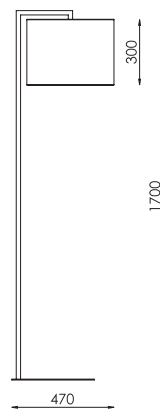

32-4-01-06-0

CHROME [#06]
ABAZ/shade [#3]
1xE27 max 40W

CE IP20 A++ >> C

32-3-01-06-0

CHROME [#06]
ABAZ/shade [#3]
1xE27 max 40W

CE IP20 A++ >> C