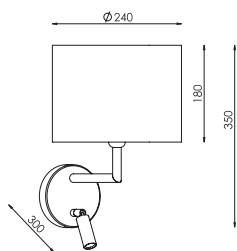

CE IP20 A++ >> C

38-2-01-06-0

CHROME [#06]
ABAZ/shade [#19]
1xE14 max 40W

CE IP20 A++ >> C

38-2-02-06-0

CHROME [#06]
ABAZ/shade [#19]
1xE14 max 40W/1xLED 1W

CE IP20 A++ >> C

38-3-01-06-0