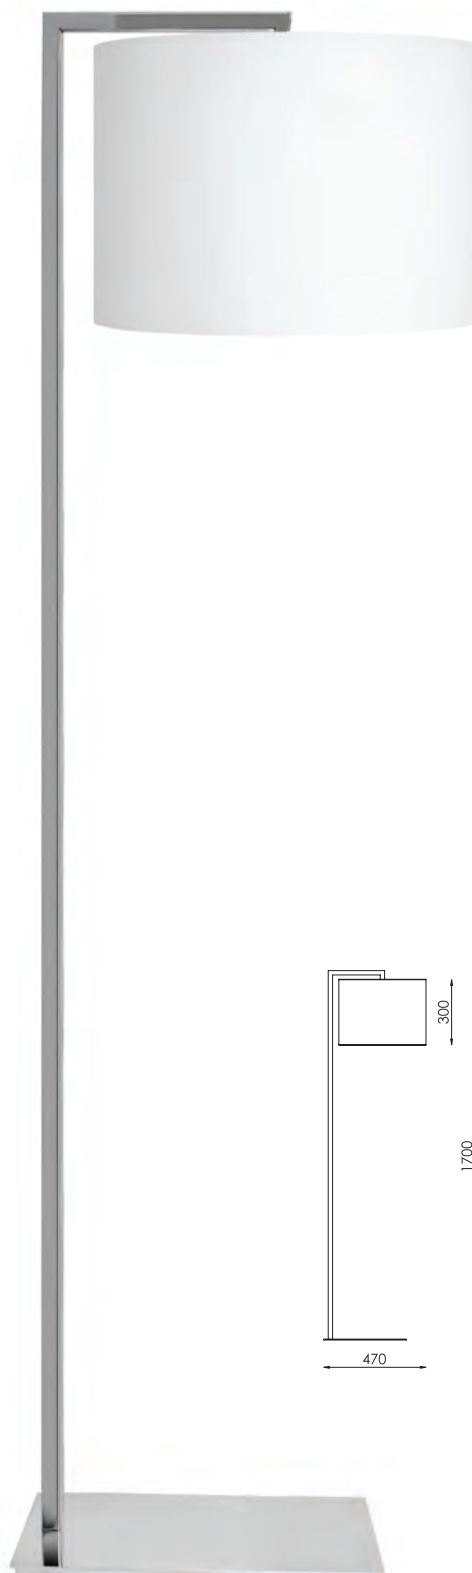

32-4-01-06-0

CHROME [#06]
ABAZ/shade [#3]
1xE27 max 40W

CE IP20 A++ >> C

32-3-01-06-0

CHROME [#06]
ABAZ/shade [#3]
1xE27 max 40W

CE IP20 A++ >> C