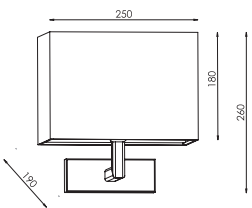

72-2-01-06-0

CHROME [#06]

ABAZ/shade [#3]

1xE14 max 40W

CE IP20 A++ >> C