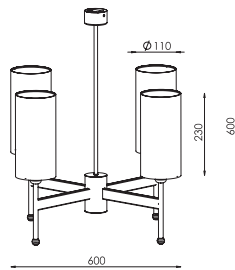

Charm

Hesmo Series

61-2-01-06-0

CHROME [#06]
 ABAZ/shade [#19]
 1xE14 MAX 40W (excl.)

CE IP20 A++ >> C

61-2-02-06-0

CHROME [#06]
 ABAZ/shade [#19]
 2xE14 MAX 40W (excl.)

CE IP20 A++ >> C