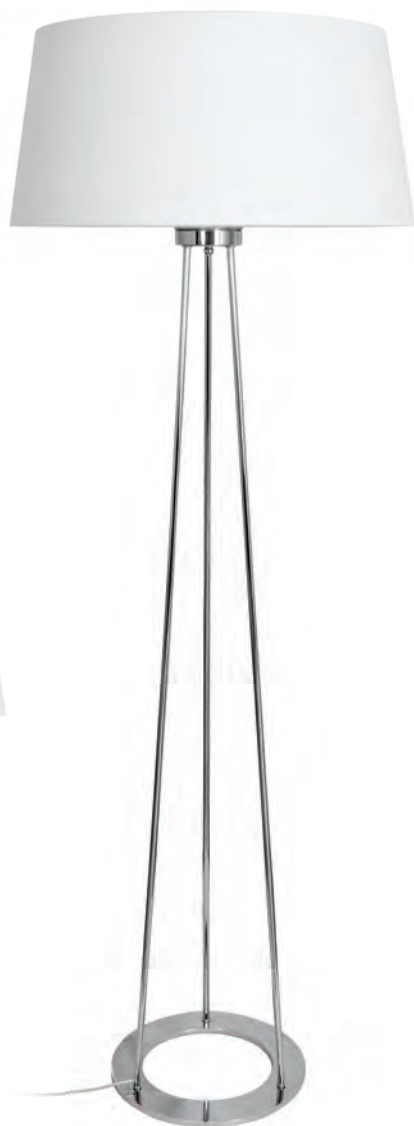

96-3-01-06-0

CHROME [#06]
ABAZ/shade [#03]
1xE27 max 40W

CE IP20 A++ >> C