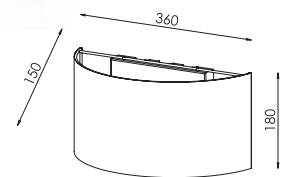

Hesmo Series

09-1-06-06-0

ABAZ/shade [#20]
6xE14 max 40W

CE IP20 A++ >> C

09-2-01-06-0

CHROME [#06]
ABAZ/shade [#20]
1xE27 max 40W

CE IP20 A++ >> C

09-2-02-06-0