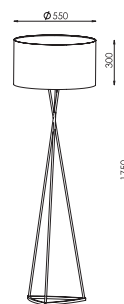

96-3-01-06-1

CHROME [#06]
ABAZ/shade [#03]
1xE27 max 40W

CE IP20 A++ >> C