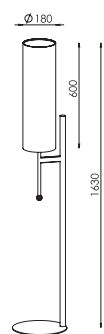

61-3-01-06-0

CHROME [#06]
ABAZ/shade [#19]
1xE27 MAX 40W (excl.)

CE IP20 A++ >> C