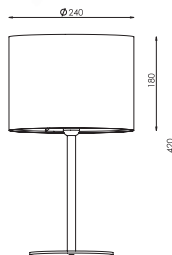

Room

Illumni Series

38-4-01-06-0

CHROME [#06]
ABAZ/shade [#19]
1xE14 max 40W

CE IP20 A++ >> C