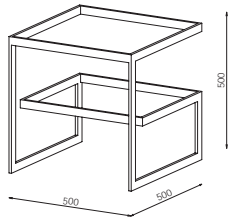

99-0-00-22-0

MALOWANY CHROM/chrome powder coated [#22]

CE IP20 A++ >> C