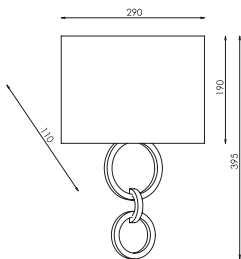

Grappa

Hesmo Series

15-2-01-06-0

CHROME [#06]
ABAZ/shade [#9]
1xE14 max 40W (excl.)

CE IP20 A++ >> C

15-1-04-06-0

CHROME [#06]
ABAZ/shade [#9] diffuser [#21]
4xE14 max 40W (excl.)

CE IP20 A++ >> C