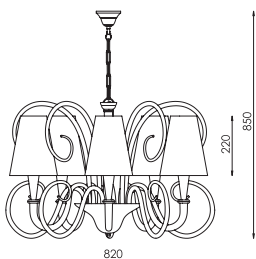

13-1-05-06-0

CHROME [#06]
ABAZ/shade [#107]
5xE14 max 40W (excl.)

CE IP20 A+ >> C

13-2-01-06-1

CHROME [#06]
ABAZ/shade [#107]
1xE14 max 40W (excl.)

CE IP20 A+ >> C