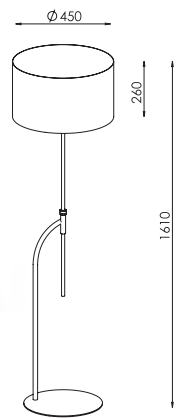

Hesmo Series

85-5-01-06-0

CHROME [#06]
ABAZ/shade [#16]
1xE14 max 40W

CE IP20 A++ >> C

85-3-01-06-0

CHROME [#06]
ABAZ/shade [#16]
1xE27 max 40W

CE IP20 A++ >> C

85-1-03-06-0