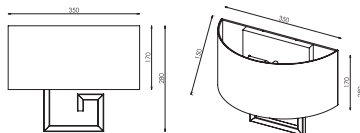

55-2-02-06-0

CHROME [#06]
ABAZ/shade [#3]
2xE14 max 40W (excl.)

CE IP20 A++ >> C