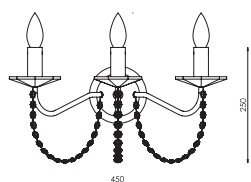

Hesmo Series

69-1-08-06-0

CHROME [#06]
8xE14 max 40W

CE IP20 A++ >> C

69-1-04-06-0

CHROME [#06]
 ABAZ/shade [#118] diffuser [PVC]
 4xE14 max 40W

CE IP20 A++ >> C

69-2-03-06-0