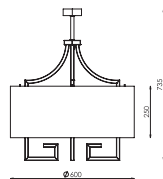

55-1-04-06-0

CHROME [#06]
ABAZ/shade [#2]
4xE14 max 40W (excl.)

CE IP20 A++ >> C