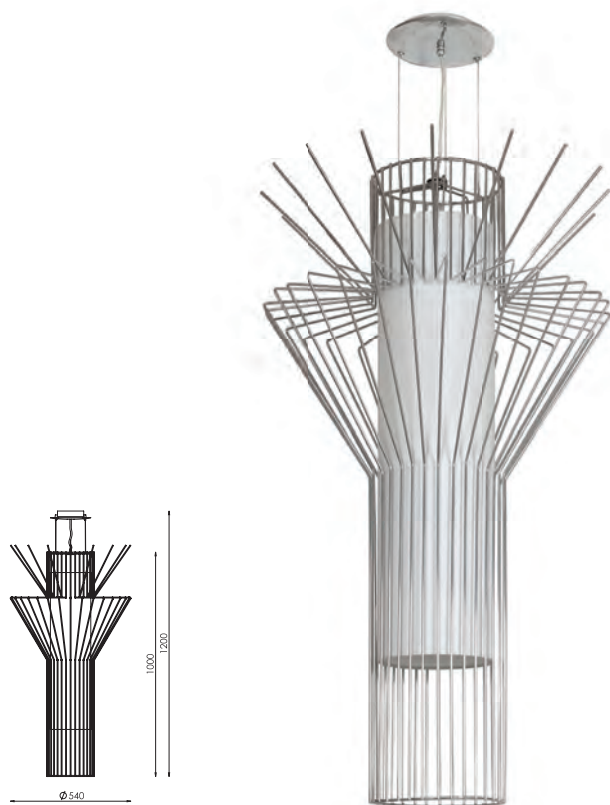

58-1-01-22-0

CHROM MALOWANY/chrome powder coated [#22]

ABAZ/shade[#03]

1xE14 max 40W (excl.)

CE IP20 A++ >> C