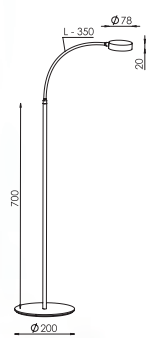

83-2-01-06-0
CHROME [#06]
1xLED max 7W

CE IP20 A++ >> C