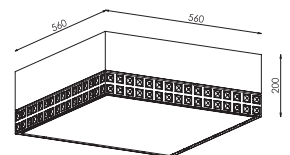

46-6-04-06-0

CHROME [#06]
ABAZ/shade [#3] diffuser [#3]
4xE27 max 40W
CE IP20 A++ >> C