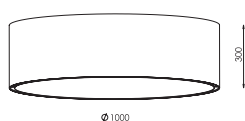

42-1-06-06-0

CHROME [#06]
ABAZ/shade [#20] diffuser [PVC]
6xE27 max 40W

CE IP20 A++ >> C

42-6-06-22-0

CHROM MALOWANY/chrome powder coated [#22]
ABAZ/shade [#9] diffuser [PVC]
6xE27 max 40W

CE IP20 A++ >> C