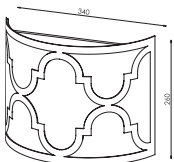

04-1-03-06-0

CHROME [#6]
ABAZ/shade [#22] diffuser [#106]
3xE14 max 40W (excl.)

CE IP20 A++ >> C