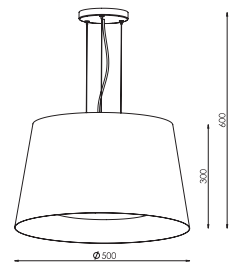

Gigant

Illumi Series

86-3-01-14-0

CZARNY STRUKTURA/black texture [#14]
ABAZ/shade [#4]
1xE27 max 40W

CE IP20 A++ >> C

86-1-03-06-0

CHROME [#06]
ABAZ/shade [#4] diffuser [#4]
3xE14 max 40W

CE IP20 A++ >> C