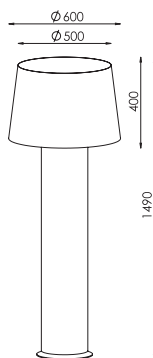

86-3-01-13-0

BIAŁY STRUKTURA/white texture [#13]
 ABAZ/shade [#3]
 1xE27 max 40W

CE IP20 A++ >> C

COLLECTIONS

Sznury

Hesmo Series

43-1-01-06-0

CHROME [#06]
ABAZ/shade [#03]
1xE27 max 40W