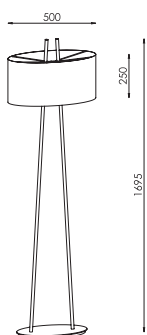

68-3-01-06-0

CHROME [#06]
ABAZ/shade [#24]
1xE27 max 40W

CE IP20 A++ >> C

68-3-01-06-1

CHROME [#06]
ABAZ/shade [#03]
1xE27 max 40W

CE IP20 A++ >> C