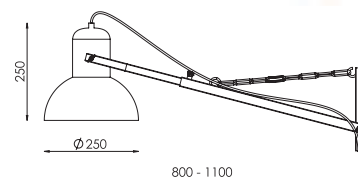

43-1-06-06-0

CHROME [#06]
6xE14 max 40W

CE IP20 A++ >> C

COLLECTIONS

Loft

Illumni Series

50-2-01-14-0

CZARNY STRUKTURA/black texture [#14]
1xE27 max 40W