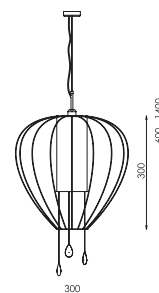

BIAŁY STRUKTURA/white texture [#13]
ABAZ/shade [#3]
1xE27 max 40W

CE IP20 A++ >> C