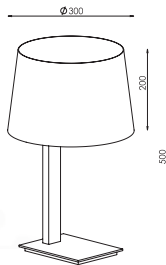

CE IP20 A++ >> C

88-3-2-11-0

SZCZOTKOWANA STAL/brushed steel [#11]

ABAZ/shade [#110]

2xE27max 40W

CE IP20 A++ >> C

Etna

95-4-01-06-0