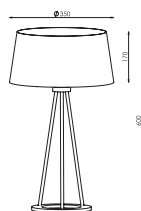

96-4-01-06-1

CHROME [#06]
ABAZ/shade [#02]
1xE27 max 40W

CE IP20 A++ >> C

96-3-01-06-2

CHROME [#06]
ABAZ/shade [#02]
1xE27 max 40W

CE IP20 A++ >> C

96-4-01-06-0

CHROME [#06]
 ABAZ/shade [#03]
 1xE27 max 40W