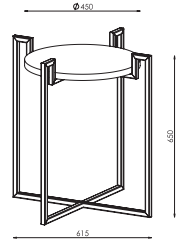

02-0-00-19-0

SZLAGMETAL ZŁOTY/gold leaf [#19]

CE IP20 A++ >> C