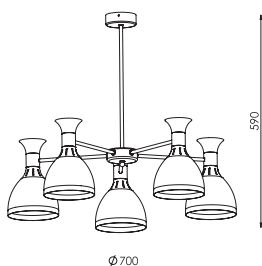

CE IP20 A++ >> C

COLLECTIONS

Cone

Illumi Series

93-1-05-26-1

BIAŁY POŁYSK/white gloss [#26]
5xE14 max 40W

CE IP20 A++ >> C

93-1-06-07-0