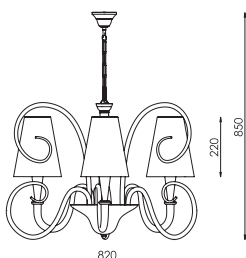

Lumaca

Hesmo Series

13-1-03-06-0

CHROME [#06]
ABAZ/shade [#4]
3xE14 max 40W (excl.)

CE IP20 A++ >> C