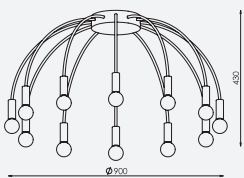

77-6-12-06-0

CHROME [#06]
12xE14 max 40W

CE IP20 A++ >> C