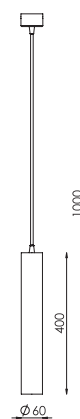

CE IP20 A++ >> C