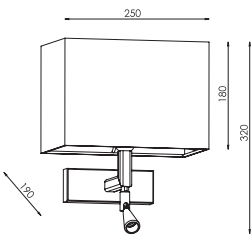

CHROME [#06]
 ABAZ/shade [#17]
 1xE27 max 40W (excl.)

CE IP20 A++ >> C

COLLECTIONS

Balance

Illumi Series

72-4-01-06-0

CHROME [#06]
ABAZ/shade [#3]
1xE14 max 40W

CE IP20 A++ >> C