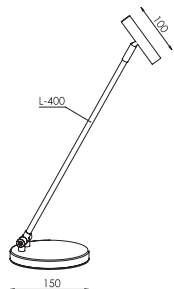

90-4-01-06-0

CHROME [#06]
1xLED 1,5W incl

CE IP20 A++ >> C