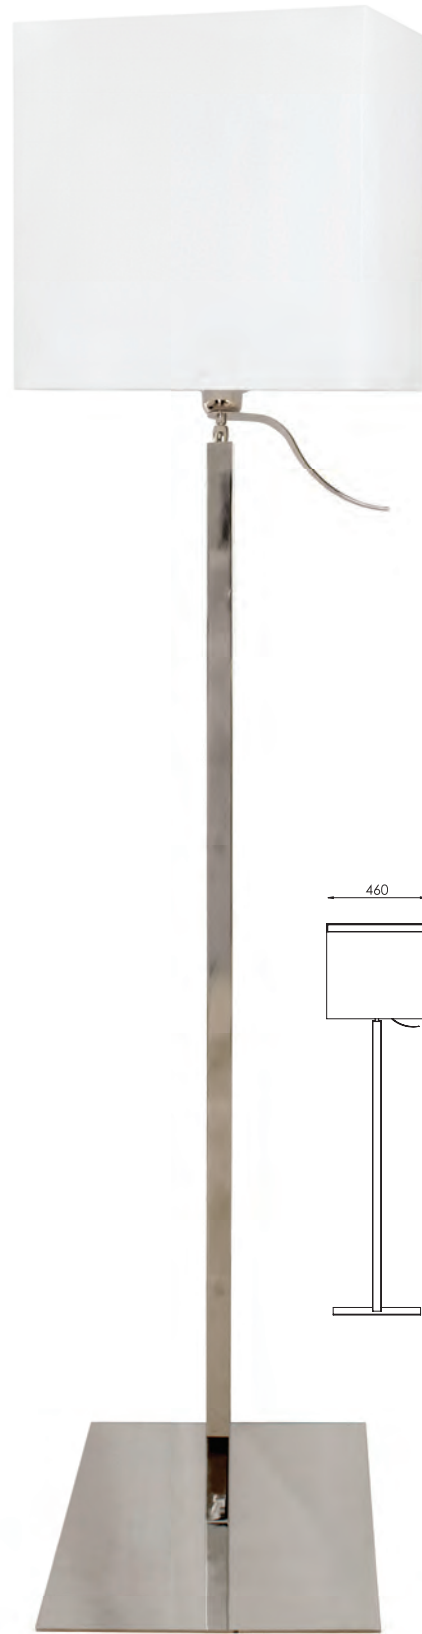

72-3-01-06-0

CHROME [#06]

ABAZ/shade [#3]

1xE27 max 40W

CE IP20 A++ >> C