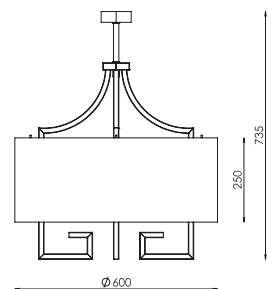

Dune

Hesmo Series

55-1-06-06-0

CHROME [#06]
ABAZ/shade [#3]
6xE14 max 40W (excl.)

CE IP20 A++ >> C

55-3-01-06-0

CHROME [#06]
 ABAZ/shade [#3]
 1xE27 max 40W (excl.)

CE IP20 A++ >> C