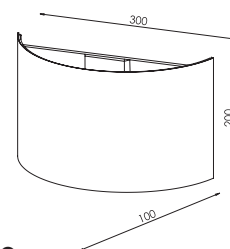

97-2-01-06-0

CHROME [#06]
ABAZ/shade [#22]
2xE27 max 40W

CE IP20 A+ >> C

CHROME [#06]
ABAZ/shade [#22]
2xE27 max 40W

CE IP20 A+ >> C

CHROME [#06]
ABAZ/shade [#22]
1xE14 max 40W

CE IP20 A+ >> C