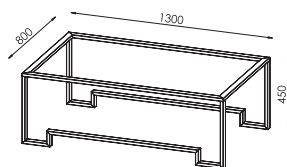

Mode

Hesmo Series

56-0-00-06-1

CHROME [#06]

CE IP20 A++ >> C

56-0-00-06-0

CHROME [#06]

CE IP20 A++ >> C