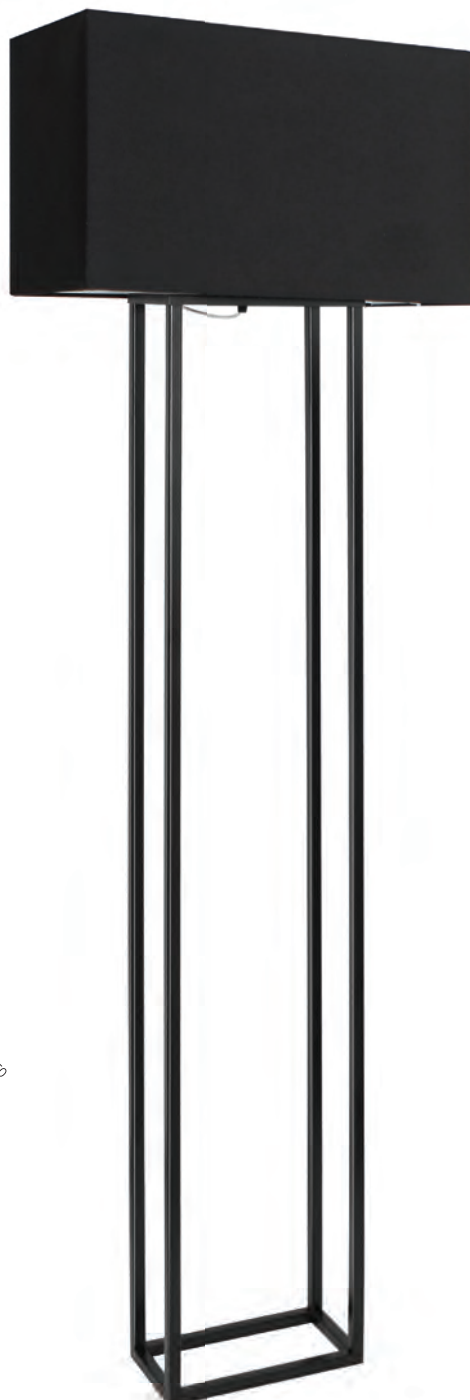

CHROME [#06]
ABAZ/shade [#19]
1xE27 max 40W

CE IP20 A++ >> C

Frame

Illumi Series

63-3-01-01-0

BIAŁY PÓŁMAT/white semi-gloss [#01]
ABAZ/shade[#3]
1xE27 max 40W (excl.)

CE IP20 A++ >> C

63-3-01-07-0