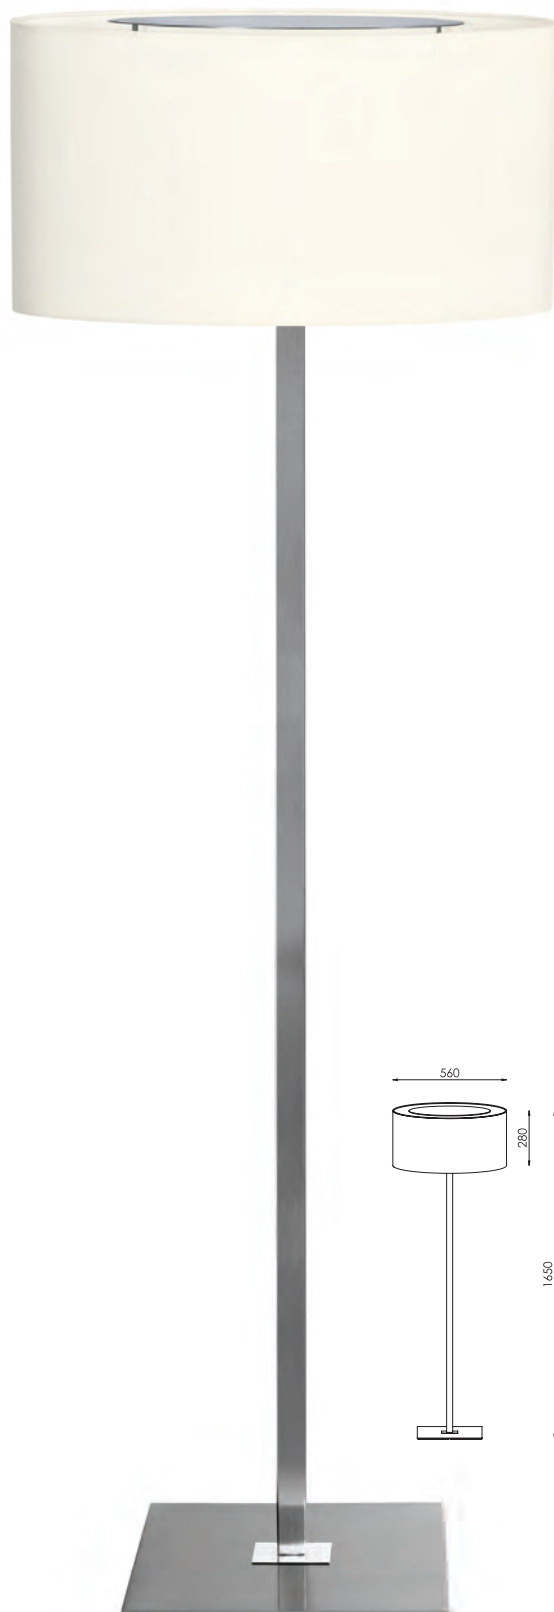

88-3-2-11-0

SZCZOTKOWANA STAL/brushed steel [#11]

ABAZ/shade [#110]

2xE27max 40W

CE IP20 A++ >> C