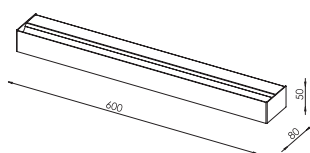

92-2-01-20-1

ZŁOTO GALWANICZNE/galvanic gold [#20]
LED 8W

CE IP20 A++ >> C