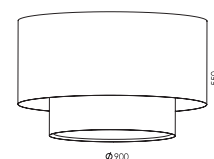

42-6-06-22-1

CHROM MALOWANY/chrome powder coated [#22]
ABAZ/shade [#9/#20] diffuser [PVC]
6 xE27 max 40W

CE IP20 A++ >> C