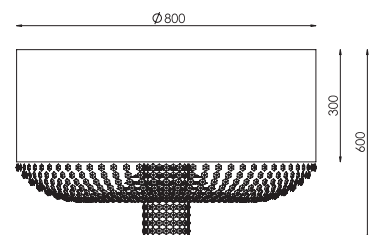

MALOWANY CHROM/chrome powder coated [#22]
ABAZ/shade [#20]
8xE27 max 40W

CE IP20 A++ >> C