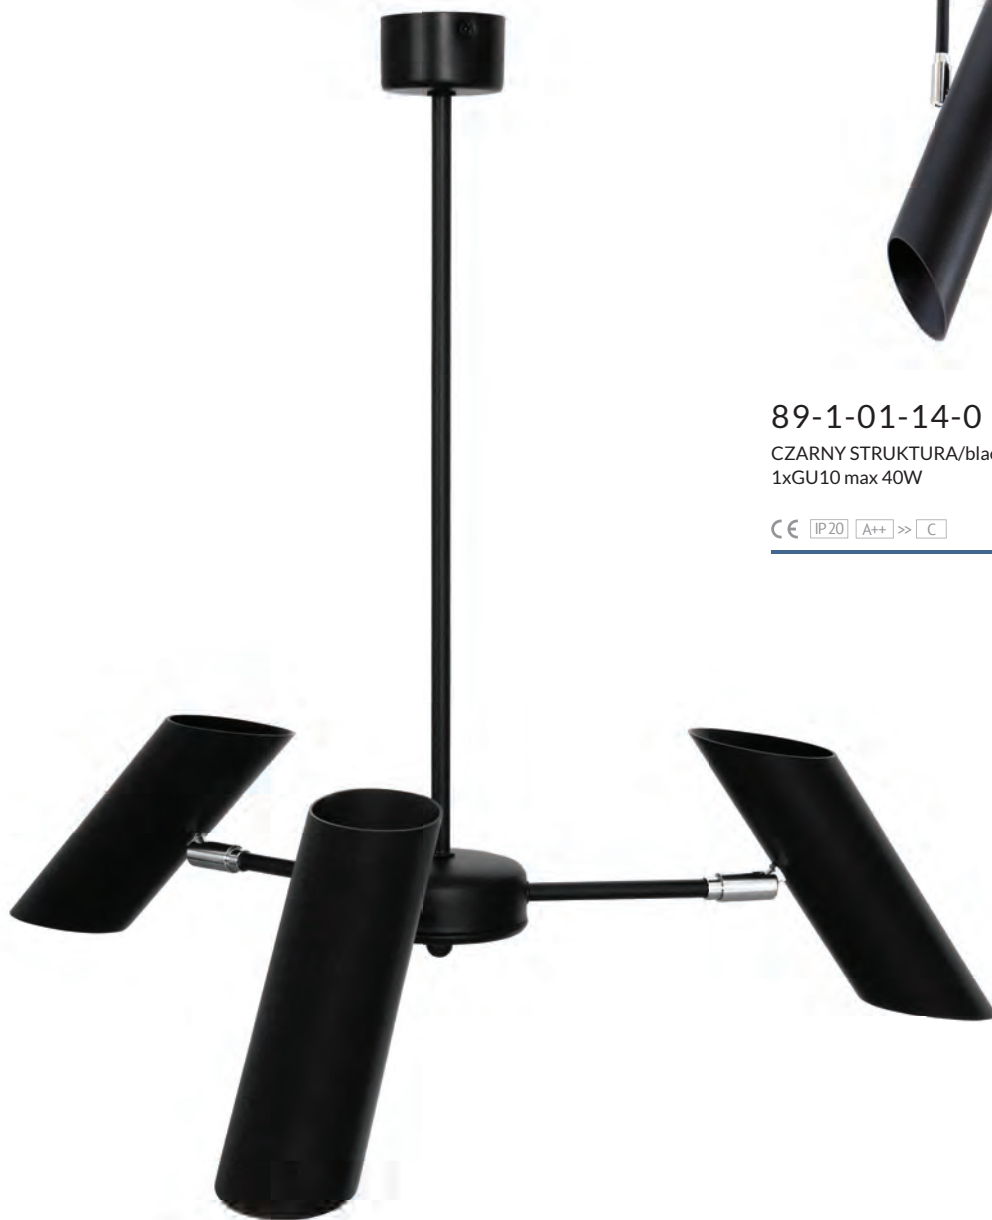

89-1-01-14-0

CZARNY STRUKTURA/black texture [#14]
1xGU10 max 40W

CE IP20 A++ > C