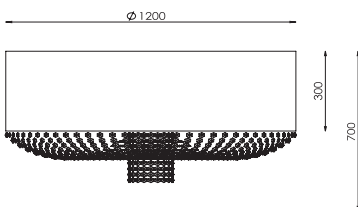

09-6-12-22-0

MALOWANY CHROM/chrome powder coated [#22]
ABAZ/shade [#20]
12xE27 max 40W

CE IP20 A++ >> C