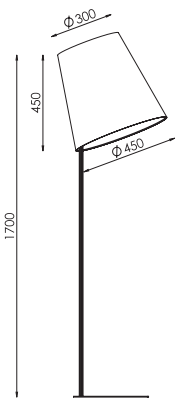

65-3-01-06-0

CHROME [#06]
ABAZ/shade [#24]
1xE27 max 40W (excl.)

CE IP20 A++ >> C