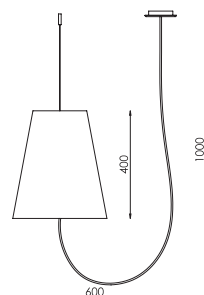

COLLECTIONS

Sznury

Hesmo Series

43-1-01-06-0

CHROME [#06]
ABAZ/shade [#03]
1xE27 max 40W

CE IP20 A++ >> C