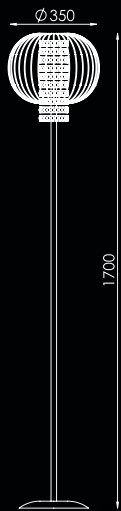

COLLECTIONS

Gabia

Hesmo Series

17-3-01-06-0

CHROME [#06]
1xE27 max 40W (excl.)

CE IP20 A++ >> C

17-1-01-06-0

CHROME [#06]
1xE27 max 40W (excl.)

CE IP20 A++ >> C