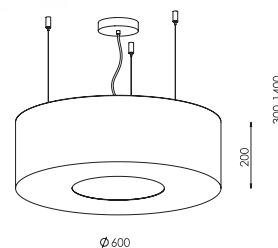

42-1-06-06-0

CHROME [#06]
ABAZ/shade [#20] diffuser [PVC]
6xE27 max 40W

CE IP20 A++ >> C

42-6-06-22-0

CHROM MALOWANY/chrome powder coated [#22]
ABAZ/shade [#9] diffuser [PVC]
6xE27 max 40W

CE IP20 A++ >> C

42-6-06-22-1

CHROM MALOWANY/chrome powder coated [#22]
ABAZ/shade [#9/#20] diffuser [PVC]
6 xE27 max 40W

CE IP20 A++ >> C