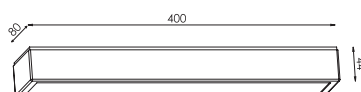

37-2-02-06-0

CHROME [#06]
2xE14 max 25W (excl.)

CE IP44 A++ >> C