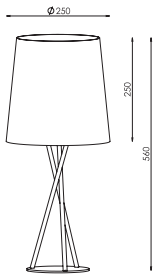

1xE14 max 40W

CE IP20 A++ >> C

72-3-01-06-0

CHROME [#06]

ABAZ/shade [#3]

1xE27 max 40W

CE IP20 A++ >> C

Trio