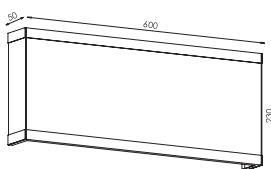

95-2-01-06-0

95-2-01-06-1

CHROME [#06]
ABAZ/shade [#110]
1x2G11 40W

CE IP20 A++ >> C