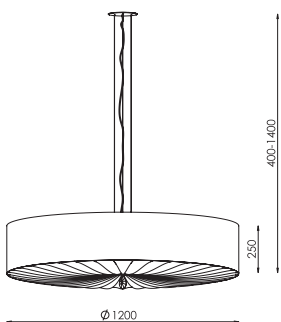

CHROME [#06]
 ABAZ/shade [#03]
 3xE14 max 40W (excl.)

CE IP20 A++ >> C

Alladyn

Hesmo Series

73-1-08-06-0

CHROME [#06]
ABAZ/shade [#03]
8xE14 max 40W

CE IP20 A++ >> C

73-1-06-13-0