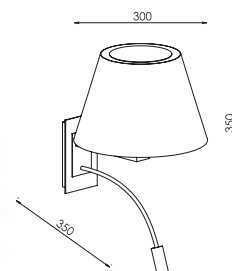

95-2-02-06-0

CHROME [#06]
ABAZ/shade [#110]
1xE27 max 40W/1x LED 1W

CE IP20 A++ >> C