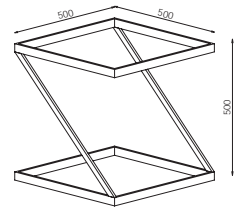

99-0-00-22-1

MALOWANY CHROM/chrome powder coated [#22]

CE IP20 A++ >> C