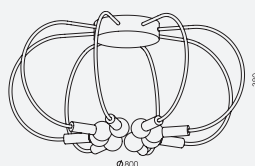

CHROME [#06]
12xE14 max 40W

CE IP20 A++ >> C

77-6-08-06-1

CHROME [#06]
8xE14 max 40W

CE IP20 A++ >> C

77-6-10-06-0

CHROME [#06]
10xE14 max 40W

CE IP20 A++ >> C