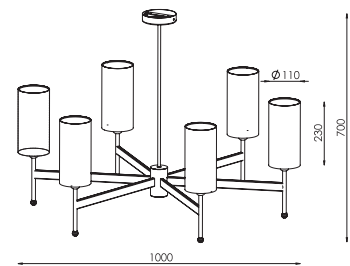

61-1-06-06-0

CHROME [#06]
ABAZ/shade [#19]
6xE14 MAX 40W (excl.)

CE IP20 A++ >> C