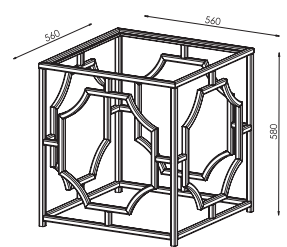

99-0-00-22-3

MALOWANY CHROM/chrome powder coated [#22]

CE IP20 A++ >> C