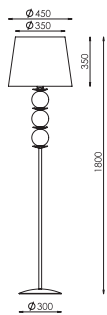

74-3-01-06-0

CHROME [#06]
ABAZ/shade [#118]
1xE27 max 40W

CE IP20 A++ >> C