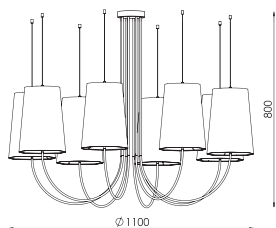

43-1-08-06-1

CHROME [#06]
ABAZ/shade [#03]
8xE14 max 40W

CE IP20 A++ >> C