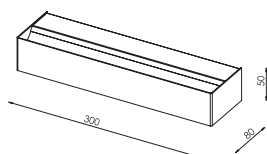

92-2-01-20-2

ZŁOTO GALWANICZNE/galvanic gold [#20]
LED 5W

CE IP20 A++ >> C