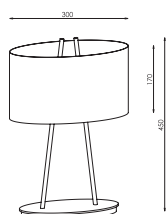

CZARNY STRUKTURA/black texture [#14] + CHROME [#06]
 ABAZ/shade [#24]
 1xE14 max 40W (excl.)

CE IP20 A++ >> C

COLLECTIONS

Poker

Illumni Series

68-4-01-06-0

CHROME [#06]
ABAZ/shade [#24]
1xE14 max 40W

CE IP20 A++ >> C