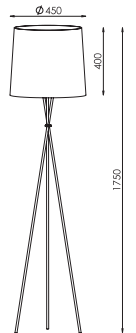

96-3-01-06-2

CHROME [#06]
ABAZ/shade [#02]
1xE27 max 40W

CE IP20 A++ >> C