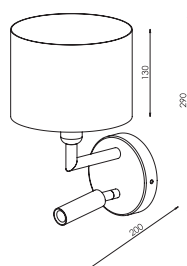

85-2-02-06-0

CHROME [#06]
ABAZ/shade [#16]
1xE14 max 40W 1xLED 1W

CE IP20 A++ > C