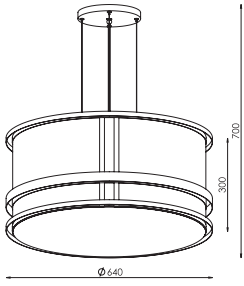

67-1-04-06-0

CHROME [#06]
ABAZ/shade [#22] diffuser [PVC]
4xE14 max 40W (excl.)

CE IP20 A++ >> C