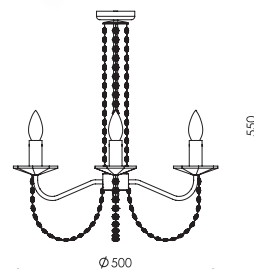

69-1-03-06-0

CHROME [#06]
3xE14 max 40W

CE IP20 A++ >> C