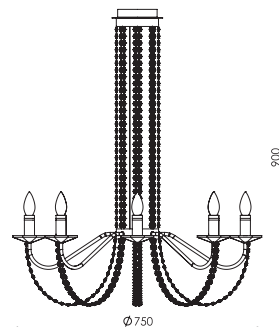

Hesmo Series

69-1-08-06-0

CHROME [#06]
8xE14 max 40W

CE IP20 A++ >> C

69-1-04-06-0

CHROME [#06]
 ABAZ/shade [#118] diffuser [PVC]
 4xE14 max 40W

CE IP20 A++ >> C

69-2-03-06-0