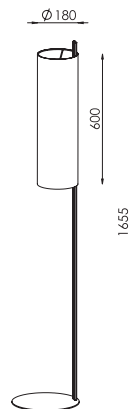

Hesmo Series

67-1-04-06-0

CHROME [#06]
 ABAZ/shade [#22] diffuser [PVC]
 4xE14 max 40W (excl.)

CE IP20 A++ >> C

67-4-01-06-0

CHROME [#06]
 ABAZ/shade [#22]
 1xE14 max 40W (excl.)

CE IP20 A++ >> C

67-3-02-06-0