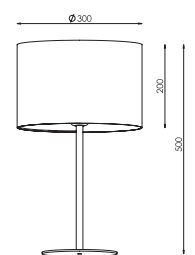

CE IP20 A++ >> C

Room

Illumni Series

38-4-01-06-0

CHROME [#06]
ABAZ/shade [#19]
1xE14 max 40W

CE IP20 A++ >> C

38-5-01-06-0

CHROME [#06]
ABAZ/shade [#19]
1xE27 max 40W