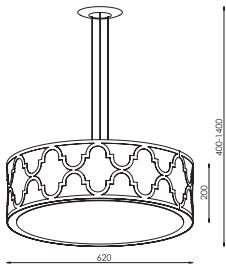

CE IP20 A++ >> C

74-4-01-06-0

CHROME [#06]
 ABAZ/shade [#118]
 1xE27 max 40W

CE IP20 A++ >> C

COLLECTIONS

New York Chrome

Hesmo Series

04-1-03-06-0