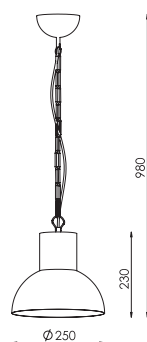

50-1-01-14-0

CZARNY STRUKTURA/black texture [#14]
1xE27 max 40W

CE IP20 A++ > C