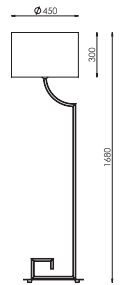

Dune

Hesmo Series

55-1-06-06-0

CHROME [#06]
ABAZ/shade [#3]
6xE14 max 40W (excl.)

CE IP20 A++ >> C

55-3-01-06-0

CHROME [#06]
 ABAZ/shade [#3]
 1xE27 max 40W (excl.)

CE IP20 A++ >> C