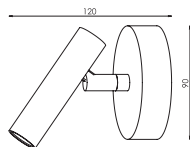

Downtown

90-2-01-06-1

CHROME [#06]
1xLED 1,5W incl

CE IP20 A++ >> C