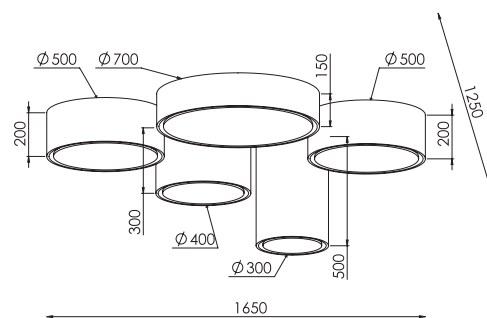

Shade

Illumi Series

42-6-18-22-0

CHROM MALOWANY/chrome powder coated [#22]

ABAZ/shade [#4] diffuser [PVC]

18xE27 max 40W

CE IP20 A++ >> C