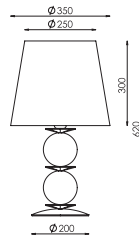

74-4-01-06-0

CHROME [#06]
ABAZ/shade [#118]
1xE27 max 40W

CE IP20 A++ >> C