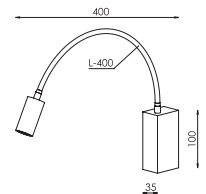

90-2-01-06-0

CHROME [#06]
1xLED 1,5W incl

CE IP20 A++ >> C