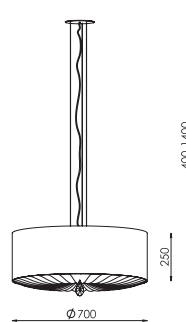

73-1-06-13-1

BIAŁY STRUKTURA/white texture [#13]
ABAZ/shade [#03]
6xE27 max 40W

CE IP20 A++ >> C