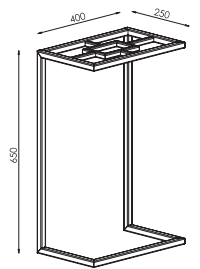

99-0-00-22-4

MALOWANY CHROM/chrome powder coated [#22]

CE IP20 A++ >> C