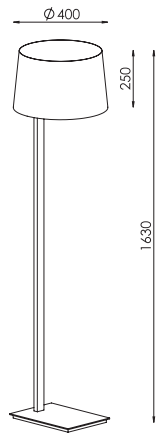

CE IP20 A++ >> C

88-3-2-11-0

SZCZOTKOWANA STAL/brushed steel [#11]

ABAZ/shade [#110]

2xE27max 40W

CE IP20 A++ >> C

Etna

95-4-01-06-0