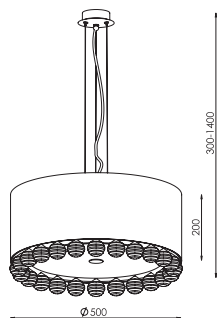

Hesmo Series

69-1-08-06-0

CHROME [#06]
8xE14 max 40W

CE IP20 A++ >> C

69-1-04-06-0

CHROME [#06]
 ABAZ/shade [#118] diffuser [PVC]
 4xE14 max 40W

CE IP20 A++ >> C

69-2-03-06-0