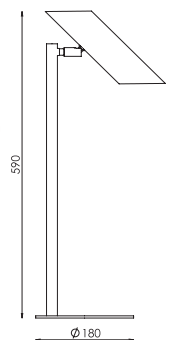

CZARNY STRUKTURA/black texture [#14]
3xGU 10 max 40W

CE IP20 A++ >> C

Slant chrome

Illumi Series

89-2-01-06-0

CHROME [#06]
1xGU10 MAX 40W

CE IP20 A++ >> C

89-4-01-06-0