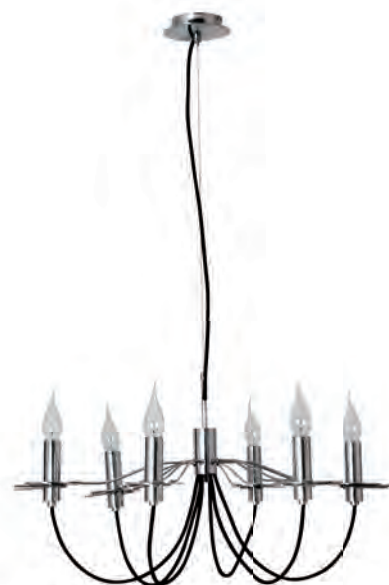

CHROME [#06]
12xE14 max 40W

CE IP20 A++ >> C

CHROME [#06]
6xE14 max 40W

CE IP20 A++ >> C