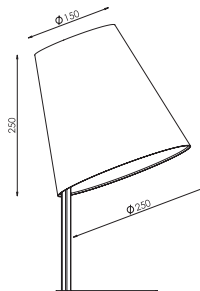

65-4-01-06-0

CHROME [#06]
ABAZ/shade [#24]
1xE27 max 40W (excl.)

CE IP20 A++ >> C