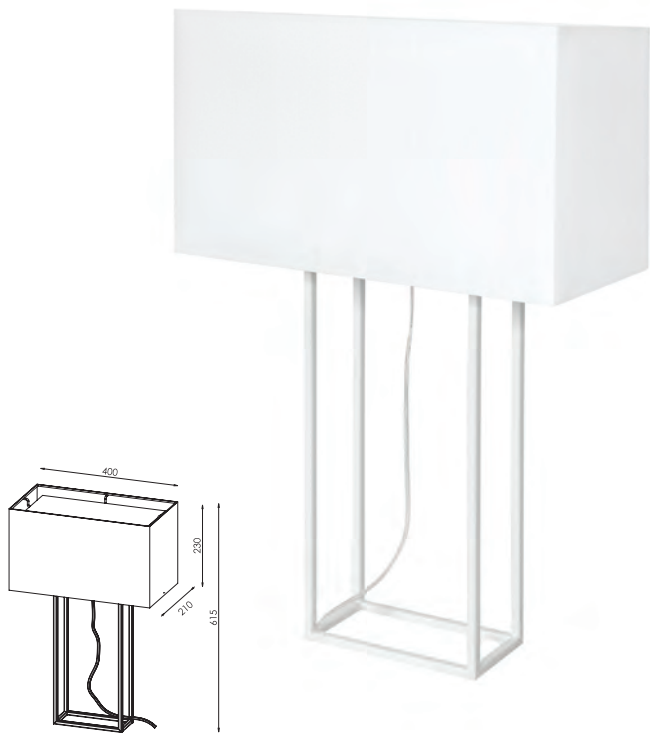

63-4-01-01-0
BIAŁY PÓŁMAT/white semi-gloss [#01]
ABAZ/shade [#3]
1xE27 max 40W (excl.)
CE IP20 A++ >> C