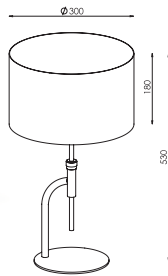

Opera

Hesmo Series

85-5-01-06-0

CHROME [#06]
ABAZ/shade [#16]
1xE14 max 40W

CE IP20 A++ >> C