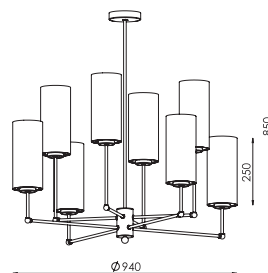

CHROME [#06]
 ABAZ/shade [#03]
 3xE14 max 40W (excl.)

CE IP20 A++ >> C

Alladyn

Hesmo Series

73-1-08-06-0

CHROME [#06]
ABAZ/shade [#03]
8xE14 max 40W

CE IP20 A++ >> C

73-1-06-13-0