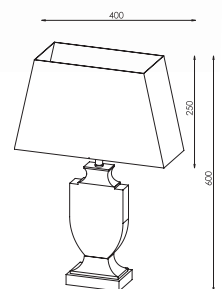

COLLECTIONS

Carat

Hesmo Series

78-5-01-98-0

Podstawa kryształowa/crystal base [#98]
ABAZ/shade [#107]
1xE27 max 40W

CE IP20 A++ >> C