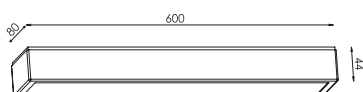

Illumi Series

37-6-06-06-0

CHROME [#06]
6xE14 max 40W (excl.)

CE IP44 A++ >> C

37-6-04-06-0

CHROME [#06]
4xE14 max 40W (excl.)

CE IP44 A++ >> C

37-2-01-06-0