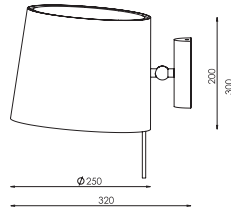

65-3-02-06-0

CHROME [#06]
ABAZ/shade [#24]
2xE27 max 40W (excl.)

CE IP20 A++ >> C

65-4-02-06-0

CHROME [#06]
ABAZ/shade [#24]
2xE27 max 40W (excl.)

CE IP20 A++ >> C

65-2-01-06-0

CHROME [#06]
 ABAZ/shade [#24] + górny dyfuzor/top diffuser [PVC]
 1xE14 max 40W (excl.)