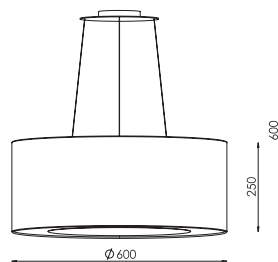

Song

88-1-04-06-0

CHROME [#06]
ABAZ/shade [#110]
4xE14 max 40W

CE IP20 A++ >> C