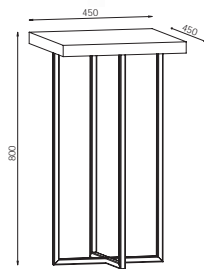

Stoliki

Hesmo Series

99-0-00-06-0

CHROME [#06]

CE IP20 A++ >> C