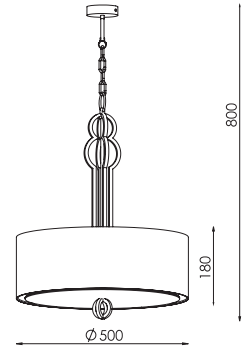

Grappa

Hesmo Series

15-2-01-06-0

CHROME [#06]
ABAZ/shade [#9]
1xE14 max 40W (excl.)

CE IP20 A++ >> C

15-1-04-06-0

CHROME [#06]
ABAZ/shade [#9] diffuser [#21]
4xE14 max 40W (excl.)

CE IP20 A++ >> C