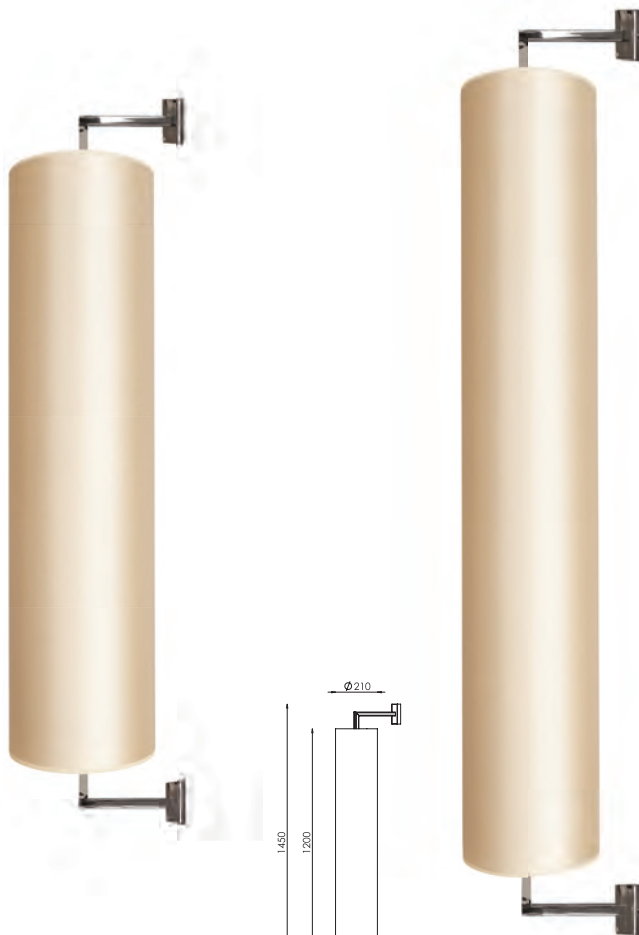

CE IP20 A+ >> C

97-2-02-06-1

97-2-02-06-0

97-2-01-06-0

CHROME [#06]
ABAZ/shade [#22]
2xE27 max 40W

CE IP20 A+ >> C

CHROME [#06]
ABAZ/shade [#22]
2xE27 max 40W

CE IP20 A+ >> C