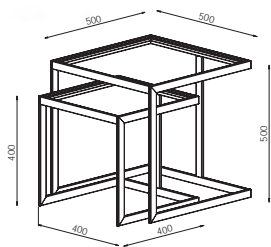

99-0-00-22-2

MALOWANY CHROM/chrome powder coated [#22]

CE IP20 A++ >> C