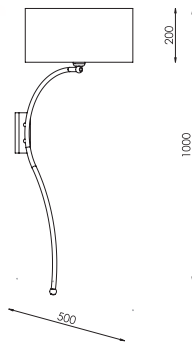

Hesmo Series

09-1-06-06-0

ABAZ/shade [#20]
6xE14 max 40W

CE IP20 A++ >> C

09-2-01-06-0

CHROME [#06]
ABAZ/shade [#20]
1xE27 max 40W

CE IP20 A++ >> C

09-2-02-06-0