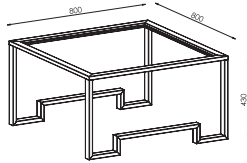

Mode

Hesmo Series

56-0-00-06-1

CHROME [#06]

CE IP20 A++ >> C