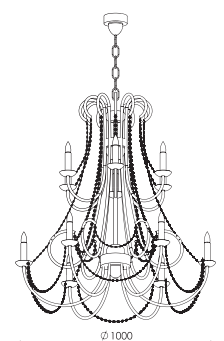

82-1-12-03-0

BIAŁY ZE ZŁOTEM/white and gold [#03]
12xE14 max 40W

CE IP20 A++ >> C