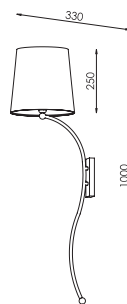

13-1-05-06-0

CHROME [#06]
ABAZ/shade [#107]
5xE14 max 40W (excl.)

CE IP20 A+ >> C

13-2-01-06-1

CHROME [#06]
ABAZ/shade [#107]
1xE14 max 40W (excl.)

CE IP20 A+ >> C