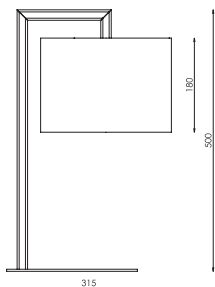

32-4-01-06-0

CHROME [#06]
ABAZ/shade [#3]
1xE27 max 40W

CE IP20 A++ >> C

32-3-01-06-0

CHROME [#06]
ABAZ/shade [#3]
1xE27 max 40W

CE IP20 A++ >> C