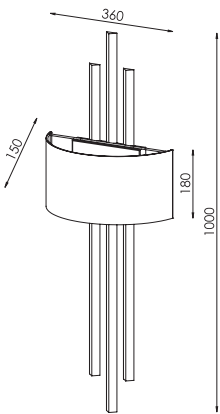

Saber

Hesmo Series

75-2-02-06-0

CHROME [#06] + CRYSTAL
ABAZ/shade [#04]
2xE14 max 40W (excl.)

CE IP20 A++ >> C