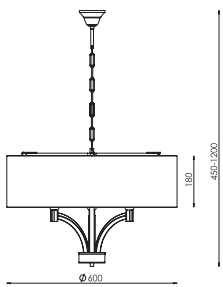

06-1-03-06-1

CHROME [#06]
ABAZ/shade [#22] diffuser [PCV]
3xE14 max 40W (excl.)

CE IP20 A++ >> C