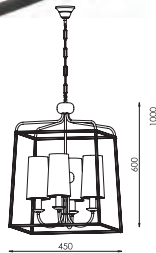

81-2-01-14-0

81-1-04-14-0

CZARNY STRUKTURA/ black texture [#14]
ABAZ/shade [#3]
4xE14 max 40W

CE IP20 A+ >> C