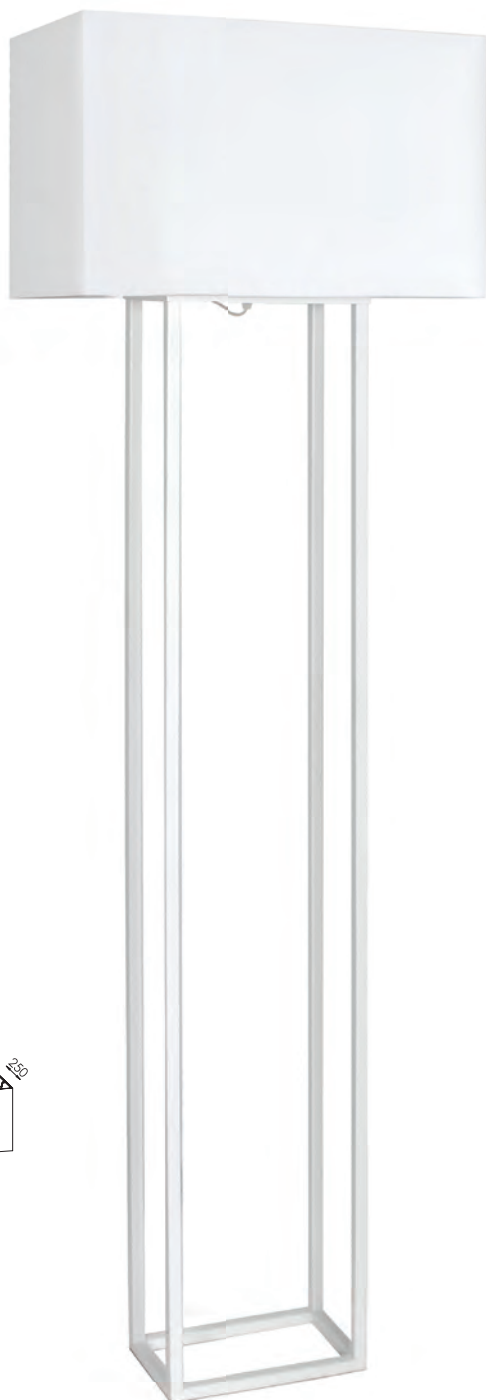

Frame

Illumi Series

63-3-01-01-0

BIAŁY PÓŁMAT/white semi-gloss [#01]
ABAZ/shade[#3]
1xE27 max 40W (excl.)

CE IP20 A++ >> C