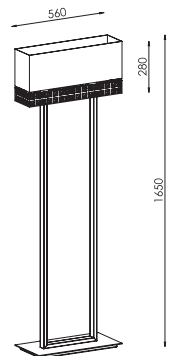

46-3-02-06-0

CHROME [#06]
ABAZ/shade [#4]
2xE14 max 40W

CE IP20 A++ >> C