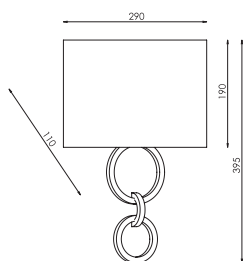

15-2-01-19-0

SZLAGMETAL ZłOTY/gold leaf [#19]
ABAZ/shade [#10]
1xE14 max 40W (excl.)

CE IP20 A++ >> C