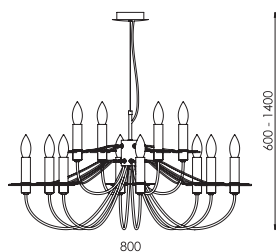

CHROME [#06]
 ABAZ/shade [#4]
 8xE14 max 40W

CE IP20 A++ >> C

43-2-02-06-0

CHROME [#06]
 ABAZ/shade [#4]
 2xE14 max 40W

CE IP20 A++ >> C

43-1-12-06-0

CHROME [#06]
12xE14 max 40W

CE IP20 A++ >> C