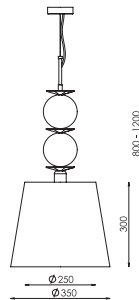

74-4-01-18-0

SREBRNY SZLAGMETAL/silver leaf [#18]
 ABAZ/shade [#04]
 1xE27 max 40W

CE IP20 A++ >> C

74-3-01-06-0

CHROME [#06]
 ABAZ/shade [#118]
 1xE27 max 40W

CE IP20 A++ >> C

74-1-01-06-0

CHROME [#06]
 ABAZ/shade [#118]
 1xE27 max 40W