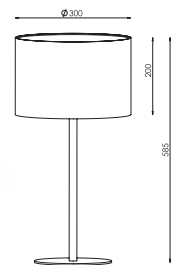

CHROME [#06]
ABAZ/shade [#22]
1xE14 max 40W

CE IP20 A+ >> C

Ring

83-3-01-06-1

CHROME [#06]
 ABAZ/shade [#107] + górny dyfuzor/top diffuser [PVC]
 1xE27 max 40W

CE IP20 A++ >> C

83-4-01-06-3

CHROME [#06]
 ABAZ/shade [#107] + górny dyfuzor/top diffuser [PVC]
 1xE27 max 40W