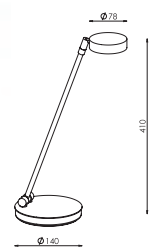

83-3-01-06-0
CHROME [#06]
1xLED max 7W

CE IP20 A++ >> C

83-4-01-06-0
CHROME [#06]
1xLED max 7W

CE IP20 A++ >> C

83-4-01-06-1
CHROME [#06]
1xLED max 7W

CE IP20 A++ >> C