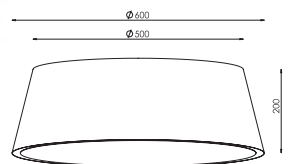

ZŁOTY PÓŁMAT/gold semi-gloss [#12]

CE IP20 A++ >> C

Senator

06-6-04-06-0

CHROME [#06]
ABAZ/shade [#9]
4xE14 max 40W (excl.)

CE IP20 A++ >> C

06-6-03-22-0

MALOWANY CHROM/chrome powder coated [#22]
ABAZ/shade [#9] diffuser [#21]
3xE14 max 40W (excl.)