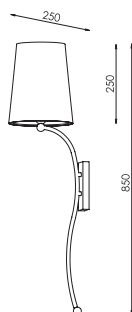

CE IP20 A++ >> C

Lumaca

Hesmo Series

13-1-03-06-0

CHROME [#06]
 ABAZ/shade [#4]
 3xE14 max 40W (excl.)

CE IP20 A++ >> C

13-2-01-06-0

CHROME [#06]
 ABAZ/shade [#4]
 1xE14 max 40W (excl.)