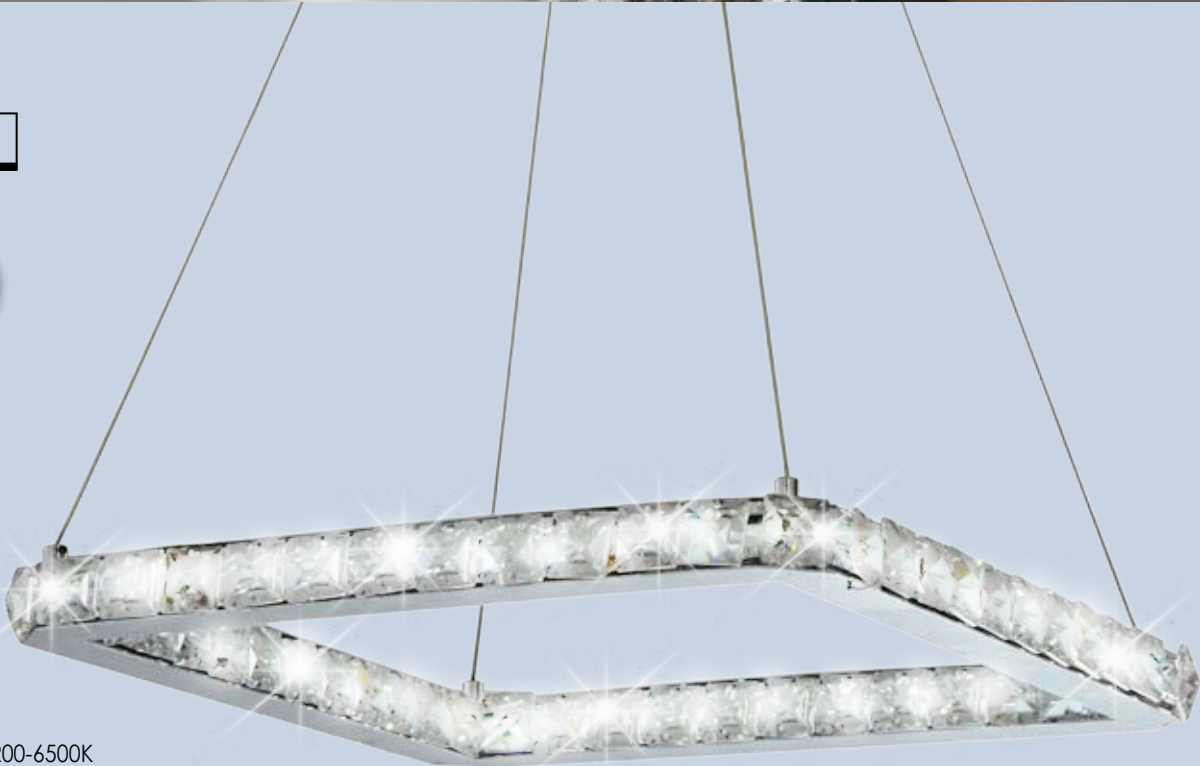

lords

2 lords
31-34854
1x24W LED 6200-6500K
↓80cm ↔42cm
5906714834854