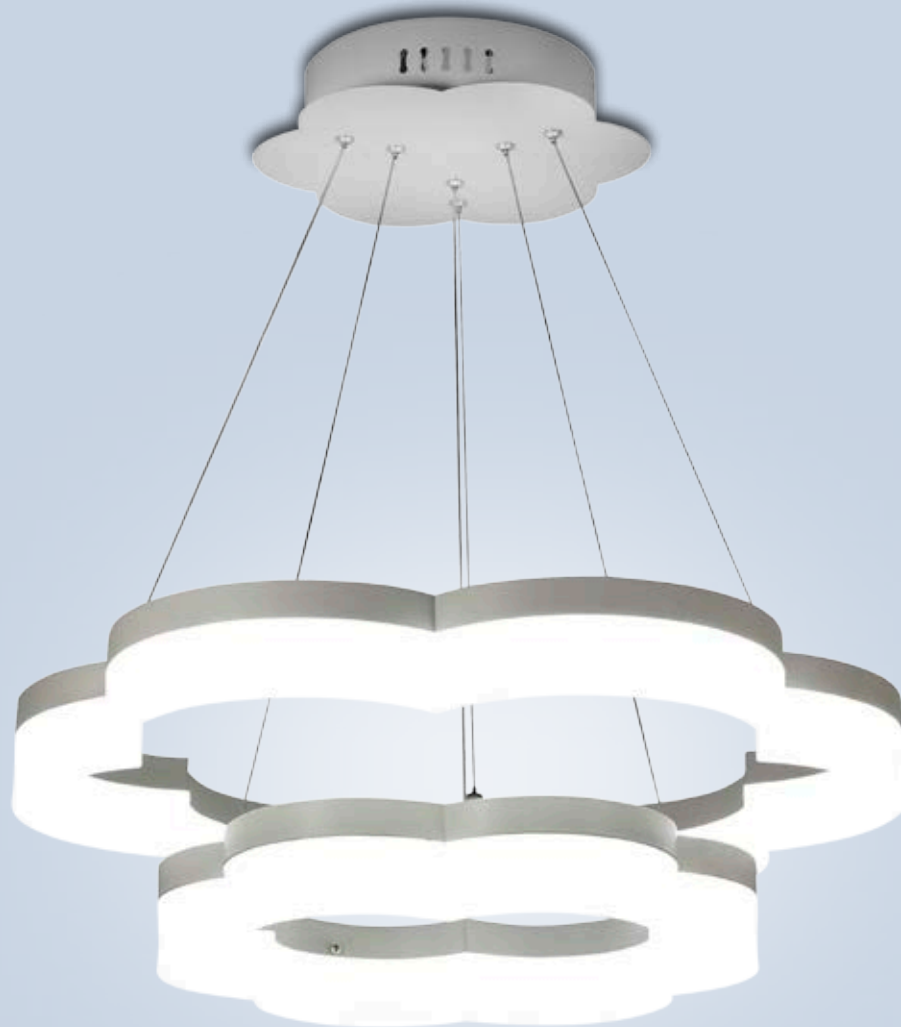

cloud

1 cloud
32-54845
51W LED 6200-6500K
↑100cm ↔60cm
5906714854845

saturn

2 saturn
34-87273
4x40W G9
↑120cm ↔40cm
5906714787273