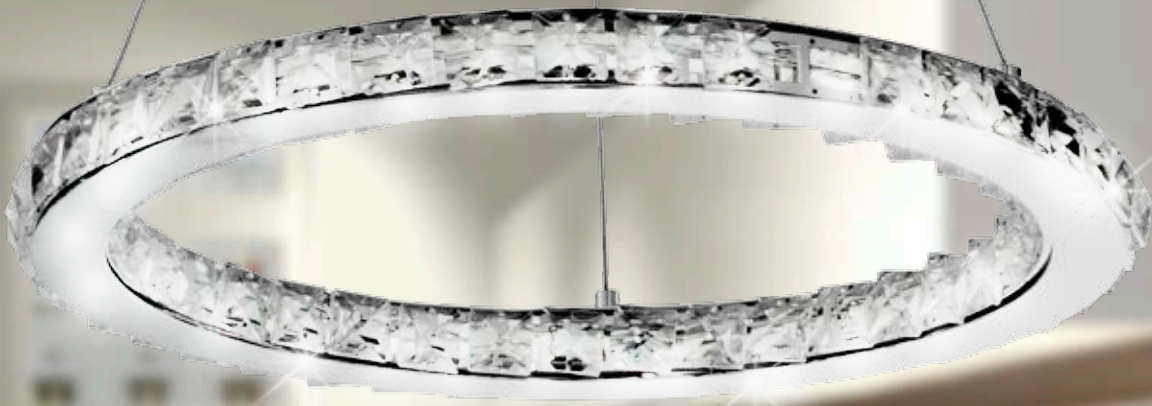

lords

1 lords
31-32515
24W LED 6200-6500K
↑80cm ↔42cm
5906714832515

2 lords
21-37985
1x6W LED 6200-6500K
↑6cm ↔50cm
5906714837985

3 lords
22-37916
2x3W LED 6200-6500K
↑6cm ↔33cm
5906714837916

lords

1 lords
31-25227
24W LED 6200-6500K
↓100cm ↔50cm
5906714825227