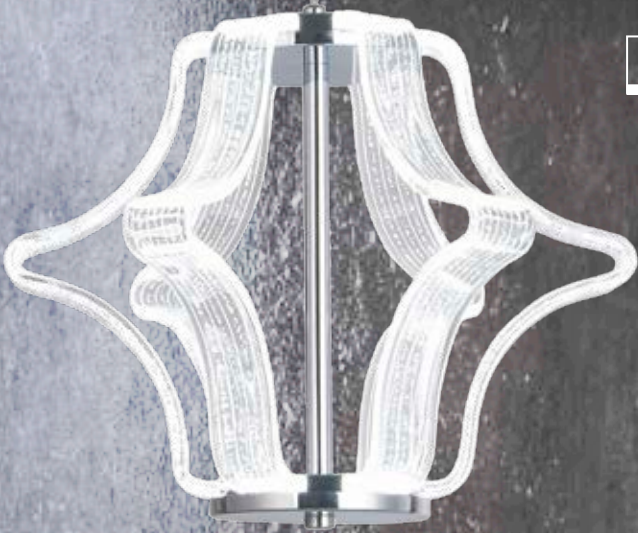

caruso

1 caruso
31-55545
10W LED 6000-6500K
↑150cm ↔40cm
5906714855545