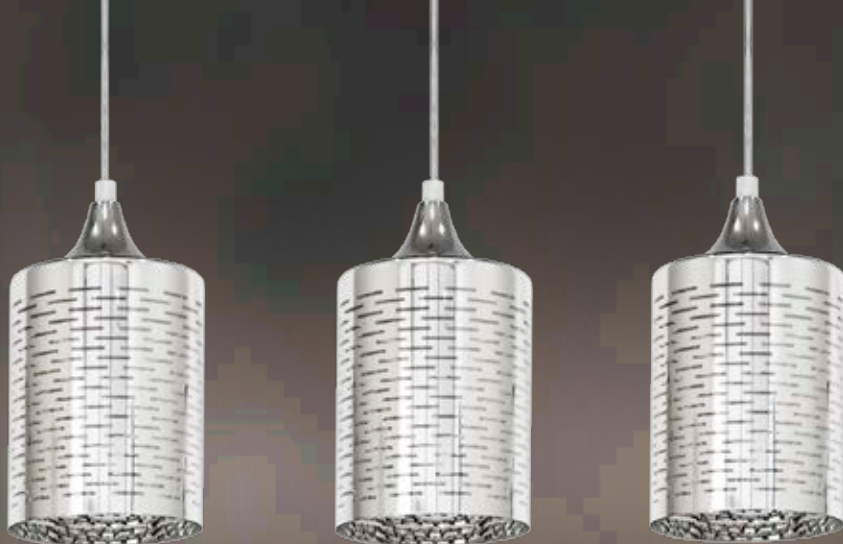

mufi

1 mufi
33-52261
3x60W E27
↑125cm ↔51cm
5906714852261

2 mufi
31-51547
1x60W E27
↑125cm ↔12cm
5906714851547