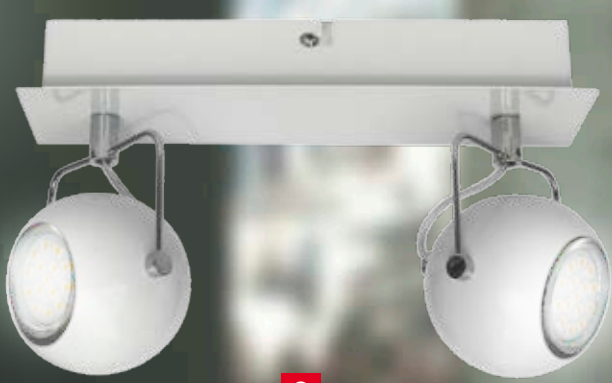

2 tony
98-25036
4x3W GU10 LED
↑14,5cm ↔25cm
5906714825036

3 tony
92-25012
2x3W GU10 LED
↑13cm ↔25cm
5906714825012

4 tony
91-25005
1x3W GU10 LED
↑13cm ↔12cm
5906714825005

tony

1 tony
98-25081
4x3W GU10 LED
↑14,5cm ↔25cm
5906714825081