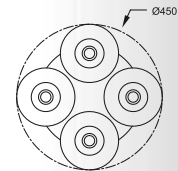

TRAP: Pendant HP1489-450-OU

ZUMA
LED

TRAP
Floor
SL490A-CH
LED 28W
(1630 LM, 2900-3100 K)
metal chrome /
acrylic with bubbles inside

TRAP: Floor SL490A-CH

EIRENE
 Pendant
 P0347-01R
 HIGH POWER LED
 1*5W
 (520 LM, 3000 K)
 glass shade / chrome