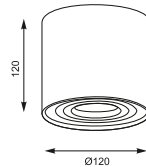

BOX
Spot
5. 50631 (white)
6. 50630 (black)
1*G9 MAX 42W
aluminium
white or black

BOX: Spot 1. 89947 (white), 2. 90432 (black), Spot 3. 90433 (black), 4. 89949 (white), 5. 50631 (white), 6. 50630 (black)