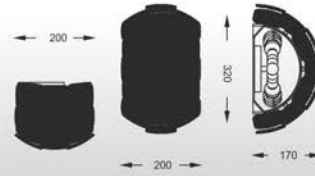

SOLE
Table
T0317-01H-S8A1
1*E27 / MAX 26W
white polycarbonate
plastic plates /
white metal canopy

SOLE
Wall
W0317-02K-S8A1
2*E27 / MAX 13W
white polycarbonate
plastic plates /
white metal canopy

SOLE: Floor F0317-03H-S8A1, Table T0317-01H-S8A1, Wall W0317-02K-S8A1