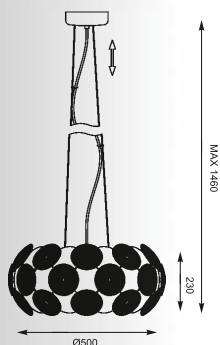

EZIO
Pendant
P0317-06W-E0RU
6*E27 MAX 24W
white and silver polyacrylic
plastic plates /
metal chrome canopy