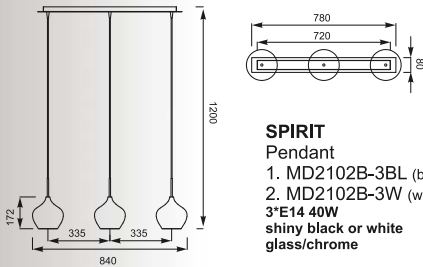

SPIRIT

Pendant

1. MD2102A-3BL (black)
 2. MD2102A-3W (white)
- 3*E14 40W
shiny black or white
glass/chrome

SPIRIT

Pendant

1. MD2102A-5BL (black)
 2. MD2102A-5W (white)
- 5*E14 40W
shiny black or white
glass/chrome