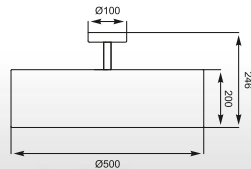

ANDREA
Ceiling
HP1392-C-500-BL+PB
1*E27 MAX 40W
- satin steel metal canopy
- TC fabric lampshade
(black outside, gold inside)