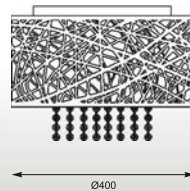

BELLA
Ceiling
C0066-07L
7*G9 MAX 42W
stainless steel & crystal

BELLA: Wall W0066-01A, Pendant P0066-07L, Ceiling C0066-07L