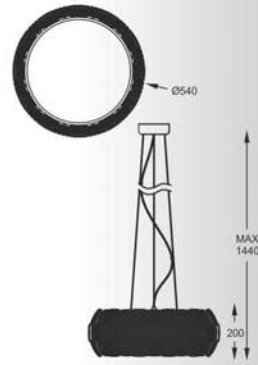

SOLE
Pendant
P0317-06H-S8A1
6"E27 / MAX 24
white polycarbonate plastic plates /
white metal canopy

SOLE: P0317-03H-S8A1, P0317-05H-S8A1, P0317-06H-S8A1