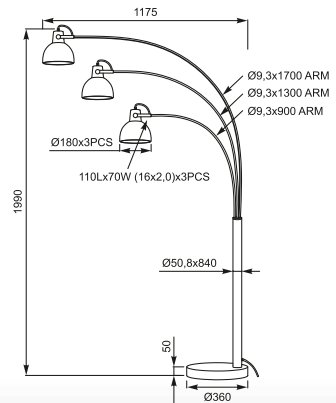

ANTENNE

Floor
TS-140123F-BKGO
(shade gold inside)
3*E27 MAX 60W
stone base / sand black finish / metal shade

ANTENNE: Floor TS-130801F-BKGO, Floor TS-140123F-BKGO