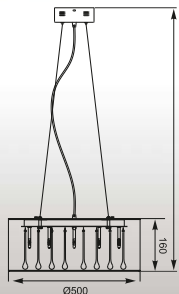

ARTEMIDA
Floor
RLL94123-4
4*E14 MAX 25W silver
white thread shade /
metal

ARTEMIDA
Pendant
RLD92193-6
6*G9 MAX 42W
white thread shade /
metal canopy /
crystal drops inside