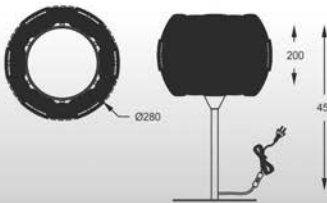

SOLE
Table
T0317-01H-S8A1
1*E27 / MAX 26W
white polycarbonate
plastic plates /
white metal canopy