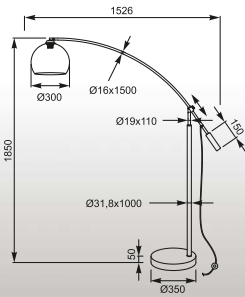

MADISON
Floor
TS-061121F
1°E27 MAX 60W
metal chrome with
acrylic shade /
white marble base