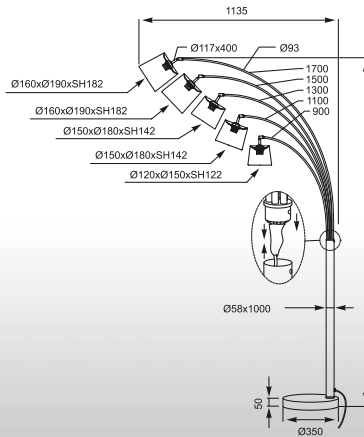

JUGS

Floor

1. TS-5805F-WH (white)

2. TS-5805F-BK (black)

5x E14 MAX40W

metal white or black with marble base