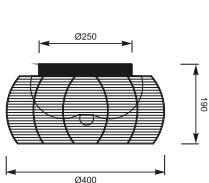

TANGO

Ceiling

1. MX1104-2 (silver)
  2. MX1104-2 (black)
2. 2*E27 60W
   black or silver aluminum
   wire shade / opal glass inside