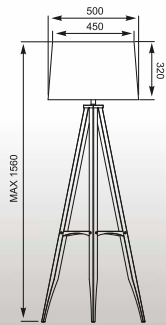

PIANO
Floor
CO-415023PFC
1*E27 MAX 100W
white shade /
white metal base