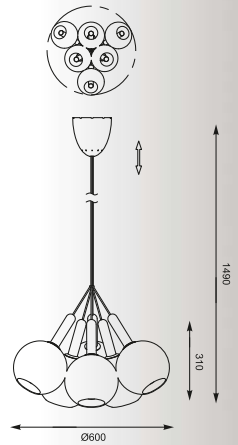

EIRENE
Pendant
P0347-06D
LED 6*5W
(3120 LM, 3000 K)
metal+glass
clear
IP20