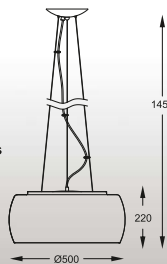

CRYSTAL
Pendant
P0076-05L
5°G9 42W MAX clear glass
plating/clear crystal
drops/chrome

CRYSTAL: Pendant P0076-05L, Pendant P0076-06X, Table T0076-03E

CRYSTAL
Pendant
P0076-06X
6°G9 42W MAX clear glass
plating/clear crystal
drops/chrome