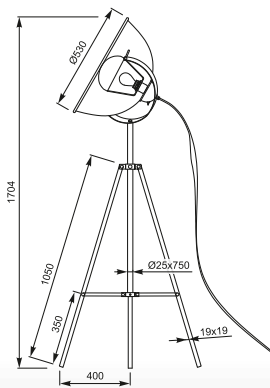

ANTENNE

Floor

1. TS-090522F-BK (gold)
  2. TS-090522F-BKSI (silver)
2. 1*E27 MAX 60W
   gold/silver inside/sand black finish