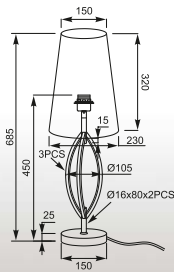

LORITA
Table
TS-110314T-BK (black)
TS-110314T-WH (white)
1*E27 MAX 60W
matt black or white finish
black or white fabric shade
matt black or white
metal body & base