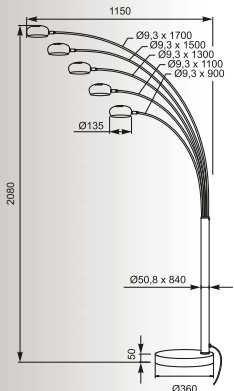

ZODIAC

Floor

1. TS-5805-BK (shiny black)
  2. TS-5805 (chrome)
2. 5*E14 MAX 40W
   shiny black or chrome