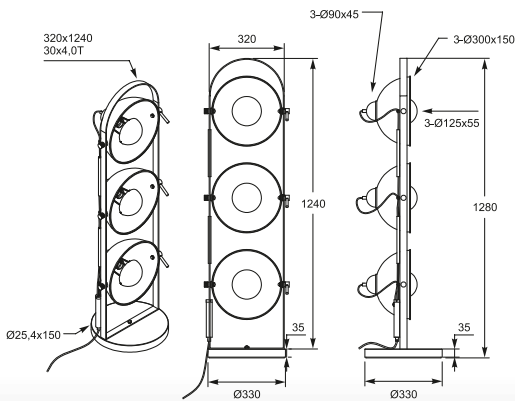

ANTENNE

Floor
TS-130801F-BKGO
(shade gold inside)
3*E27 MAX 60W
stone base / chrome finish / metal shade