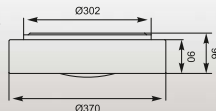

ADEM

Ceiling

1. E9371-37-LED-GR (grey)

2. E9371-37-LED-BL (black)

LED 18W

(800 LM, 2900-3100 K)

canopy: white painted

shade: grey or black/plastic

IP20