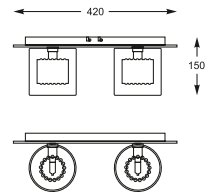

CORINA
Ceiling
C0110-04E-B5AC
4*G9 / MAX 42W
round glass shade /
inside metal shade
with crystal glass /
metal chrome body