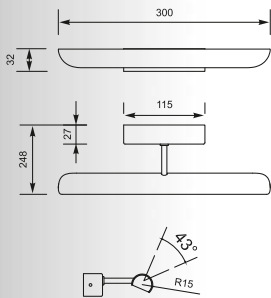

IMPRESS: Wall 1444

TORNADO
Wall
1376
LED 4.8W
(160 LM, 3000 K)
metal chrome