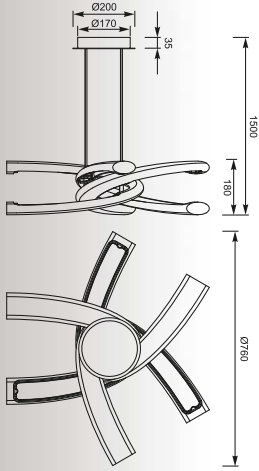

KNOT mantra
Pendant
1. 3971 (black)
2. 3970 (white)
LED 36W
(3000 LM, 3000 K)
chrome+black or white
lacquer / aluminium