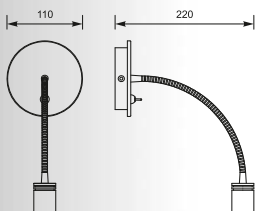

MADISON: Floor TS-061121F
MANHATTAN: Floor TS-061121M

IMPRESS
Wall
1444
LED 4.8W
(600 LM, 3100 K)
metal chrome

IMPRESS: Wall 1444

TORNADO
 Wall
 1376
 LED 4.8W
 (160 LM, 3000 K)
 metal chrome

SIMPLE
 Wall
 1390
 LED 1X3W
 (160 LM, 3000 K)
 metal chrome