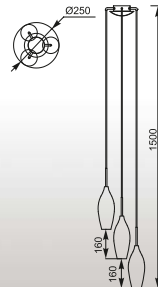

CHAMPAGNE

Pendant

1. MD2101A-3BL (black)
  2. MD2101A-3W (white)
2. 3*E14 40W
   shiny black or white glass /
   metal chrome

CHAMPAGNE: Pendant 1. MD2101-1BL (black), 2. MD2101-1W (white),
Pendant 1. MD2101A-3BL (black), 2. MD2101A-3W (white)