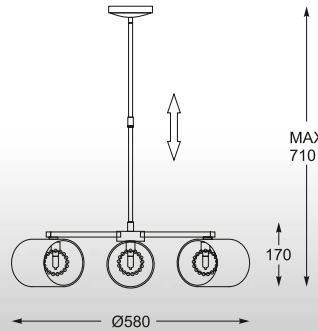

CORINA
Pendant
P0110-03B-F4AC
3°G9 / MAX 42W
round glass shade /
inside metal shade
with crystal glass /
metal chrome body