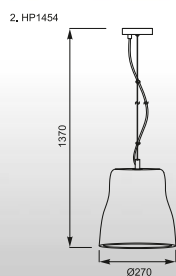

STONE
Pendant
1. HP1452
2. HP1454
3. HP1455
1*E27 MAX 40W
canopy: grey painted
cable: grey
shade: natural cement color
IP20