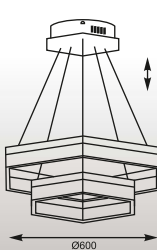

HEXAGON
Pendant
L-CD-106
LED 40W
(3000 LM, 3000 K)
acrylic
+ aluminum + steel
white body
+ chrome canopy