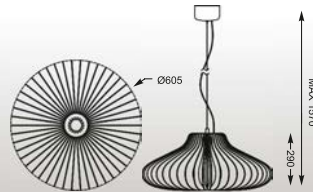

MODERNA
Pendant
P0361-01C-F4B1
LED 1*21W
(2160 LM, 3000 K)
transparent plastic plates /
metal chrome canopy

MODERNA
Pendant
P0361-01B-F4B1
LED 1*21W
(2160 LM, 3000 K)
transparent plastic plates /
metal chrome canopy

MODERNA: Pendant P0361-01C-F4B1, Pendant P0361-01B-F4B1