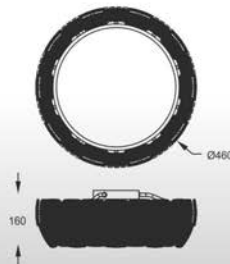

2. TS-062127P-WH (white)

7"E27 MAX 40W

metal chrome / shiny white

SPHERES: Pendant 1. TS-062127P-CH (chrome), 2. TS-062127P-WH (white)

DESI: Pendant CO-415027XIC, Floor CO-415028PIC

SOLE
Ceiling
C0317-06C-S8A1
6"E27 / MAX 24
white polycarbonate
plastic plates /
white metal canopy