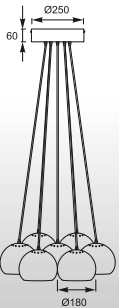

SPHERES

Pendant

1. TS-062127P-CH (chrome)

2. TS-062127P-WH (white)

7"E27 MAX 40W

metal chrome / shiny white

SPHERES: Pendant 1. TS-062127P-CH (chrome), 2. TS-062127P-WH (white)