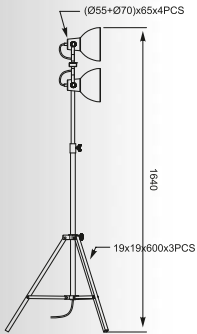

TRIVET

Floor

1. TS-140411F-CHWH (white)
  2. TS-140411F-CHBK (black)
2. 4*E27 MAX 40W
   matt black or white metal /
   metal chrome