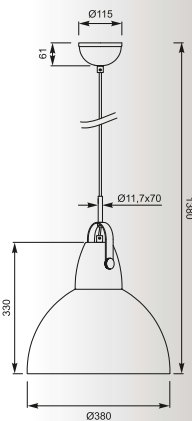

CANDE

Pendant

1. TS-110611P-BK (black)
2. TS-110611P-WH (white)
3. TS-110611P-CH (chrome)

1*E27 MAX 60W
black or white metal shade,
or metal chrome shade