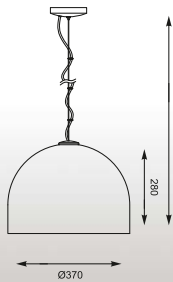

CARINO
Floor
F1425-03M-F4GR
1*E27 MAX 26W
silver glass shade
with dots /
metal chrome canopy

CARINO
Pendant
P1425-01M-F4GR
1*E27 MAX 26W
silver glass shade
with dots /
metal chrome canopy