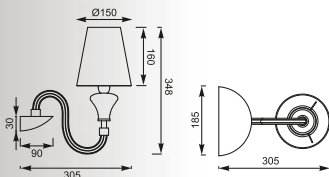

CHANDELIER

Wall

MB2070-1BL

1"E14 25W

white glass on body, black glass arms /
black shade / metal chrome body