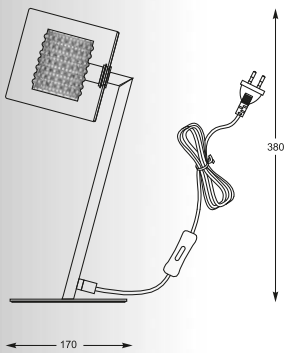

CORINA
Table
T0110-01F-F4AC
1*G9 / MAX 42W
round glass shade /
inside metal shade /
with crystal glass /
metal chrome body