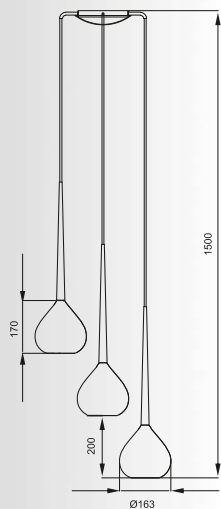

LIBRA

Pendant

1. MD2128A-3BL (black)
  2. MD2128A-3R (red)
  3. MD2128A-3W (white)
2. 3*E14 40W glass shiny black or red or white/stainless steel sheet/chrome