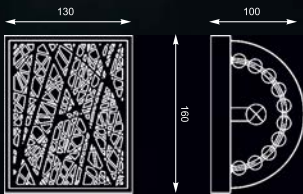

BELLA
Wall
W0066-01A
1*G9 MAX 53 W
stainless steel & crystal