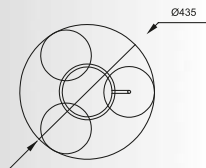

LIBRA

Pendant

1. MD2128A-3BL (black)
  2. MD2128A-3R (red)
  3. MD2128A-3W (white)
2. 3*E14 40W glass shiny black or red or white/stainless steel sheet/chrome