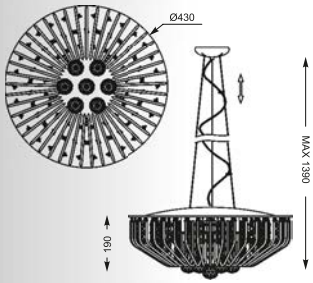

MOSCOW
Pendant
P0352-05A-F4QL
5*G9 MAX 42W
metal chrome / crystal
IP20