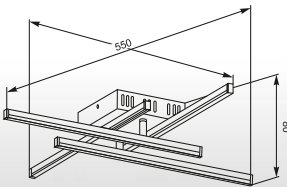

MAURO
Ceiling
HP1419-C4
LED 19W
(1144 LM, 2900-3100 K)
- chrome metal canopy
- 4PCS crossed aluminium
frame with acrylic shade