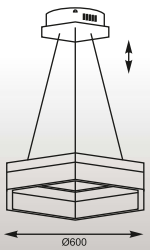

HEXAGON
Pendant
L-CD-106
LED 40W
(3000 LM, 3000 K)
acrylic
+ aluminum + steel
white body
+ chrome canopy