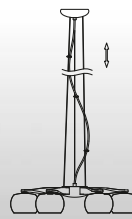

CRYSAL
Pendant
P0076-06F-F4FZ
6°G9 MAX 42W
metal chrome /
smoky glass /
crystal drops inside
IP20