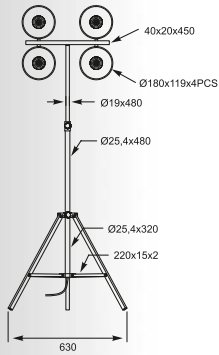

TRIVET

Floor

1. TS-140411F-CHWH (white)
  2. TS-140411F-CHBK (black)
2. 4*E27 MAX 40W
   matt black or white metal /
   metal chrome