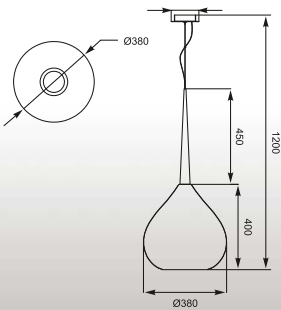

MUSCA
Pendant
MD2131-1W
1*E27 40W
shiny white glass /
stainless steel sheet /
chrome