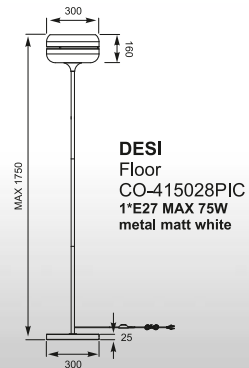

DESI: Pendant CO-415027XIC, Floor CO-415028PIC