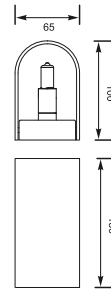

LUSTER

Wall Round

3. 1448-BS (black)
4. 1448-WG (white)
- 1*G9 33W black or white and gold/aluminium