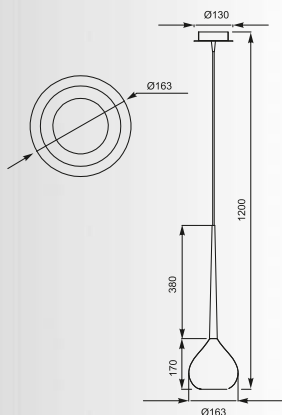

LIBRA

Pendant

1. MD2128-1BL (black)
  2. MD2128-1R (red)
  3. MD2128-1W (white)
2. 1*E14 40W glass shiny black
   or red or white/stainless
   steel sheet/chrome