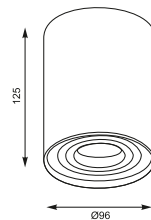

ROND00
Spot
3. 89201 (black)
4. 45519 (white)
5. 44805 (silver)
1*GU10 MAX 50W
black or white or silver
aluminium
IP 24

ROND00: Spot 1. 50407-WH (white), 2. 50407-BK (black), Spot 3. 89201 (black), 4. 45519 (white), 5. 44805 (silver)