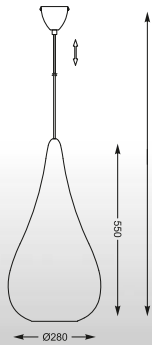

NAOMI: Pendant P1305-01L-F4AB, Pendant P1305-01S-F4AB

NAOMI
Pendant
P1305-01L-F4AB
1*E27 MAX 100W
shiny white glass /
metal chrome