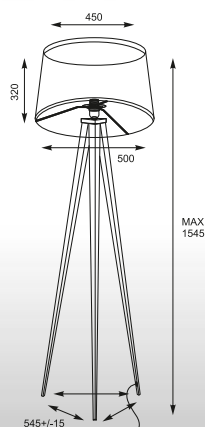

TRIPOD II
Floor
CO-109097CFC (white)
1*E27 MAX 150W
synthetic fabric shade,
chrome plated tripod legs