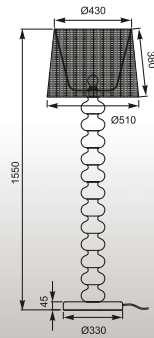

DECO
Floor
TS-060216F
1*E27 MAX 60W
metal chrome body and base /
black stripes textile shade

DECO: Table TS-060216T, Floor TS-060216F