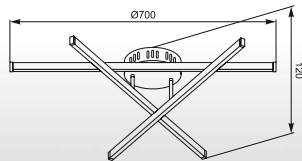

MAURO
Ceiling
HP1419-C4
LED 19W
(1144 LM, 2900-3100 K)
- chrome metal canopy
- 4PCS crossed aluminium
frame with acrylic shade

MAURO
Ceiling
HP1419-C3
LED 17W
(1094 LM, 2900-3100 K)
- chrome metal canopy
- 3PCS crossed aluminium
frame with acrylic shade

MAURO: Ceiling HP1419-C4, Ceiling HP1419-C3