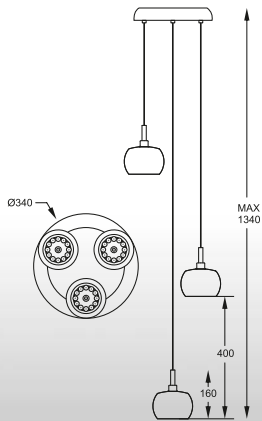

CRISTAL
Pendant
P0076-03M-B5FZ
3*G9 / MAX 42 W
glass plating/ crystal
drops / chrome