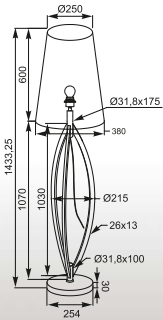

LORITA
Floor
TS-110314F-BK (black)
TS-110314F-WH (white)
1*E27 MAX 60W
matt black or white finish
black or white fabric shade
matt black or white
metal body & base