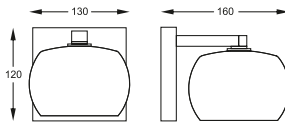

CRYSTAL
Wall
W0076-01A-B5FZ
1*G9 / MAX 42W
glass plating/ crystal
drops /chrome