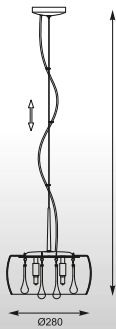

RAIN
Pendant
P0076-03E-F4K9
3"G9 MAX 42W
metal chrome /
smoky glass /
crystal drops inside
IP20

MAX 1410

Ø280