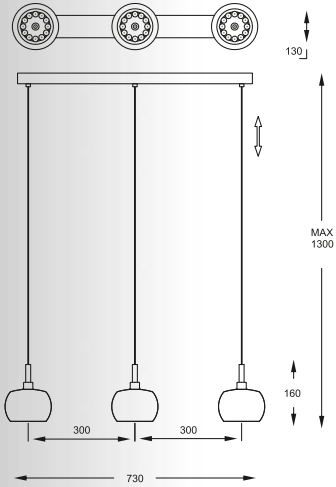

CRYSAL
Pendant
P0076-03N-B5FZ
3*G9 / MAX 42 W
glass plating/ crystal
drops /chrome