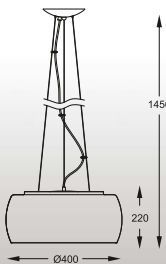

CRYSTAL: Pendant P0076-05L, Pendant P0076-06X, Table T0076-03E

CRYSTAL
Pendant
P0076-05L
5°G9 42W MAX clear glass
plating/clear crystal
drops/chrome