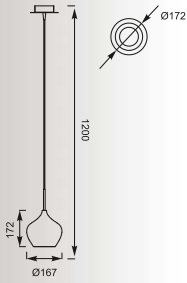

SPIRIT

Pendant

1. MD2102-1BL (black)
  2. MD2102-1W (white)
2. 1*E14 40W
   shiny black or white
   glass/chrome