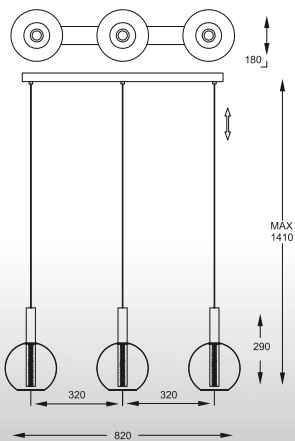

EIRENE: Pendant P0347-03T, Pendant P0347-03R

EIRENE
Pendant
P0347-03T
HIGH POWER LED
3*5W
(1560 LM, 3000 K)
glass shade / chrome