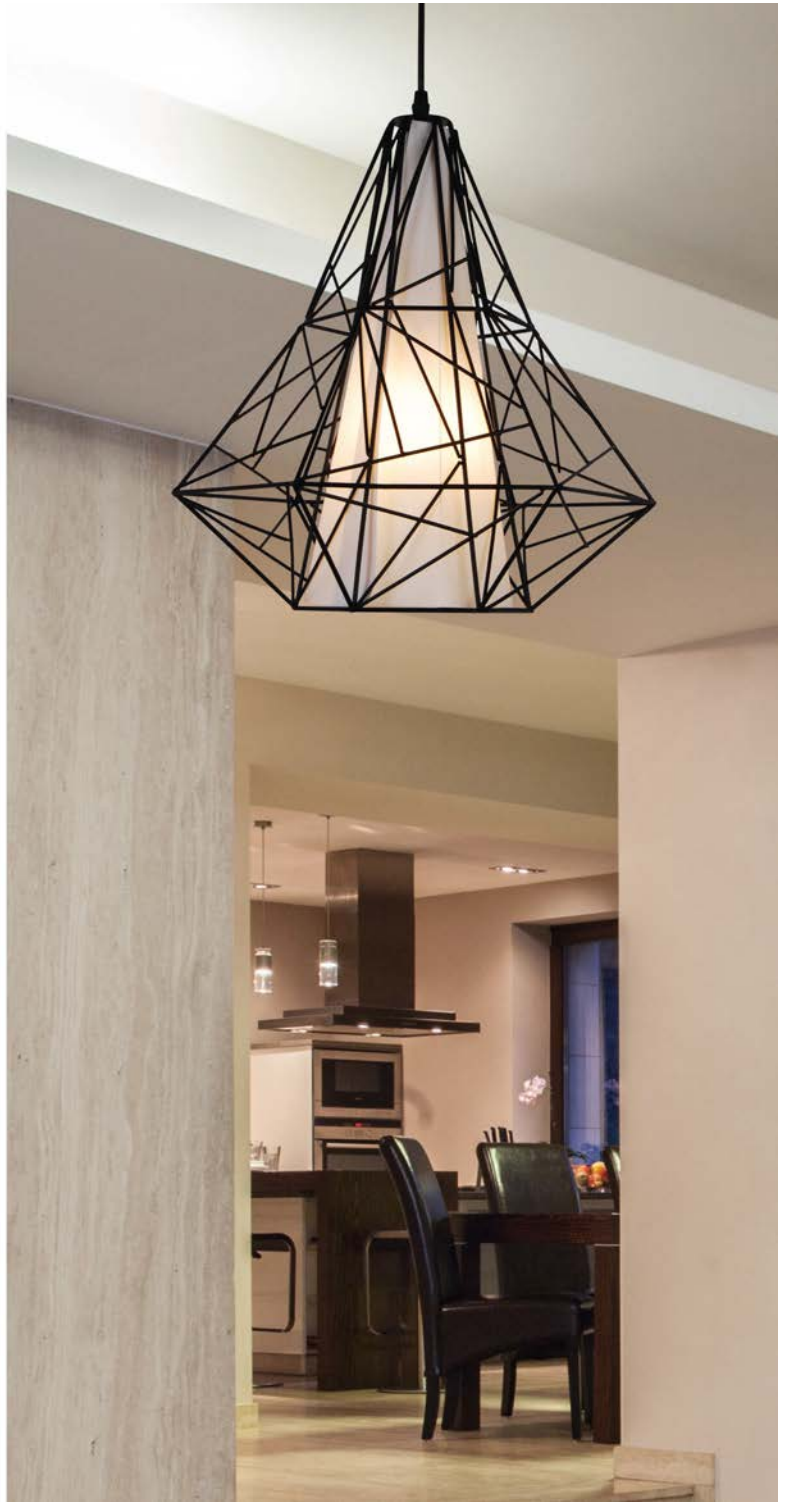

STONE: Pendant 1. HP1452, 2. HP1454, 3. HP1455

SKELETON: Pendant 1. HP1335-BL (black), 2. HP1335-WH (white)