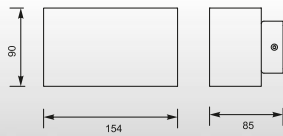

SECTION: Wall 1. 1005-B/G (black), 2. 1005-W/G (white)
 CONCEPT: Wall 3. 1235-W/G (white), 4. 1235-B/G (black)

CONCEPT
Quadrato Wall
1. 1489-B/G (black)
2. 1489-W/G (white)
1*G9 33W
black or white/gold aluminium