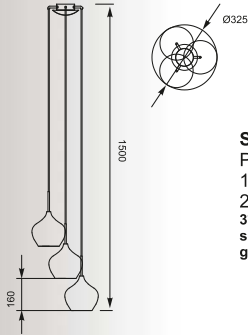

SPIRIT

Pendant

1. MD2102A-3BL (black)
  2. MD2102A-3W (white)
2. 3*E14 40W
   shiny black or white
   glass/chrome