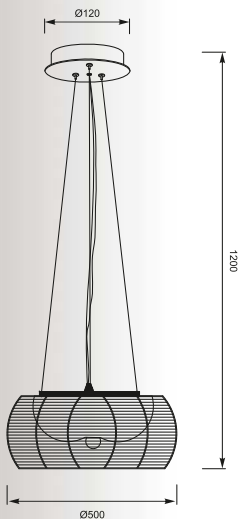

TANGO

Pendant

1. MD1104-2L (silver)
  2. MD1104-2L (black)
2. 2*E27 MAX 60W
   black or silver aluminum
   wire shade / opal glass inside