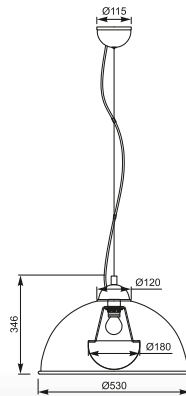

DOTS: Pendant 1. TS-081111P-BK (black), 2. TS-081111P-WH (white)

LUZIA: Floor TS-050402F-BKGO

ANTENNE

Floor

1. TS-090522F-BK (gold)
 2. TS-090522F-BKSI (silver)
- 1*E27 MAX 60W
gold/silver inside/sand black finish