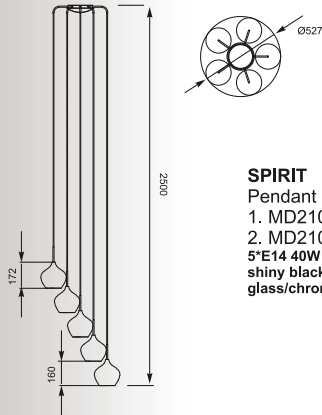

SPIRIT

Pendant

1. MD2102A-5BL (black)
  2. MD2102A-5W (white)
2. 5*E14 40W
   shiny black or white
   glass/chrome