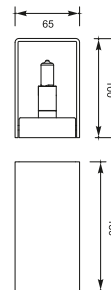

LUSTER

Wall Square

5. 1549
- 1*G9 33W metal chrome