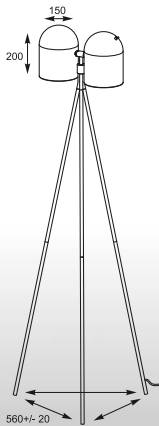

ASTON: Floor 1. CO-214041PIC-BL (black), 2. CO-214041PIC-WH (white)

MAX
1480

ASTON

Floor

1. CO-214041PIC-BL (black)

2. CO-214041PIC-WH (white)

2*E27 MAX 40W

black or white metal shade and base