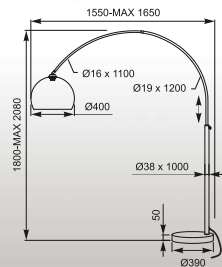

VISION: Floor TS-010121W
GLAM: Floor TS-010121WC