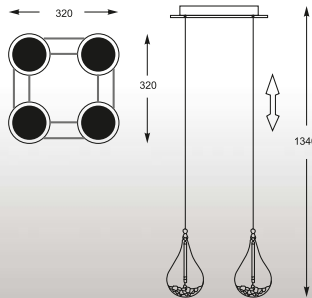

PERLE
Wall
W0226-01A-F4RK
1°G4 35W chrome/clear
borosilicate glass with K9
crystal

PERLE
Pendant
P0226-04S-F4RK
4°G4 35W chrome/clear
borosilicate glass with K9
crystal

PERLE: Wall W0226-01A-F4RK, Pendant P0226-04S-F4RK