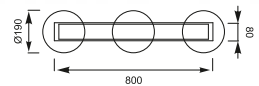

PICO
Pendant

1. MD9023-3B (silver)
  2. MD9023-3B (black)
2. 3*E27 MAX 60W
   aluminium wire shade /
   opal glass inside

PICO: Ceiling 1. MX9023-1L (silver), 2. MX9023-1L (black), Pendant 1. MD9023-3B (silver), 2. MD9023-3B (black)