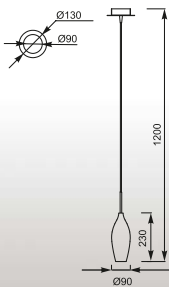

CHAMPAGNE

Pendant

1. MD2101-1BL (black)
  2. MD2101-1W (white)
2. 1*E14 40W
   shiny black or white glass /
   metal chrome