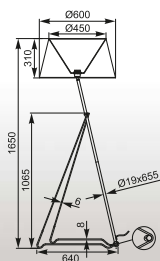

GALILEO

Floor

1. TS-120628F-CHBK (black)

2. TS-120628F-CHWH (white)

1*E27 MAX 60W

shade black or white fabric

chrome + white finish

chrome metal

GALILEO: Floor 1. TS-120628F-CHBK (black), 2. TS-120628F-CHWH (white)