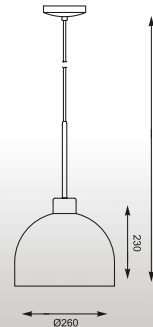

CARINO
Pendant
P1425-01M-F4GR
1*E27 MAX 26W
silver glass shade
with dots /
metal chrome canopy

CARINO
Pendant
P1425-01S-F4GR
1*E27 MAX 20W
silver glass shade
with dots /
metal chrome canopy

CARINO: Floor F1425-03M-F4GR, Pendant P1425-01M-F4GR, Pendant P1425-01S-F4GR