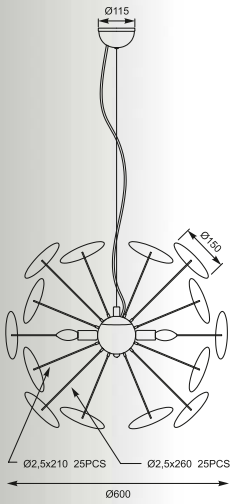

DOTS: Floor 1. TS-081111F-WHSL (white), 2. TS-081111F-BKGO (black)

DOTS

Pendant

1. TS-081111P-BK (black)
6"E14 MAX 40W
matt black metal outside,
gold inside
2. TS-081111P-WH (white)
6"E14 MAX 40W
shiny white metal outside
and inside