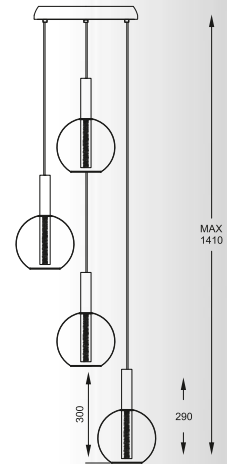

TRAP: Pendant HP1489-450-OU

ZUMA
LED

TRAP
Floor
SL490A-CH
LED 28W
(1630 LM, 2900-3100 K)
metal chrome /
acrylic with bubbles inside

TRAP: Floor SL490A-CH

EIRENE
 Pendant
 P0347-01R
 HIGH POWER LED
 1*5W
 (520 LM, 3000 K)
 glass shade / chrome