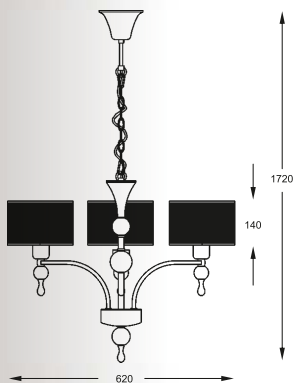

JEWELLERY
Pendant
P1550-03A
3*E27 60W
metal chrome base/
metal net shade / glass