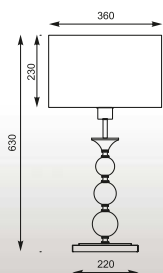

REA
Table

1. RLT93163-1B (black)
  2. RLT93163-1W (white)
2. 1*E27 MAX 60W
   black or white shade/steel
   and crystal body