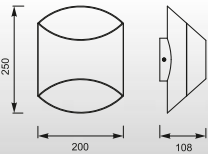

SECTION

Wall
1. 1005-B/G (black)
2. 1005-W/G (white)
1*G9 MAX 33W
black or white and gold/aluminium