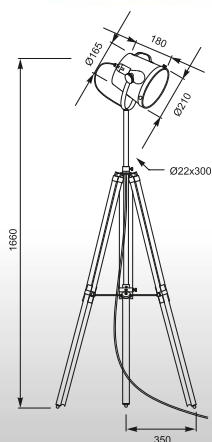

ENERGY
Floor
TS-065909F
1*E27 MAX 60W
chrome shade
with glass cover /
metal chrome
and black base

TRIPOD II: Floor CO-109097CFC (white)
ENERGY: Floor TS-065909F