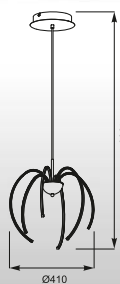

SPIDER
Pendant
HP1492-B-6
LED 30W
(2400 LM, 2900-3100 K)
- chrome metal canopy
- with PC cover

SPIDER: Pendant HP1492-B-6