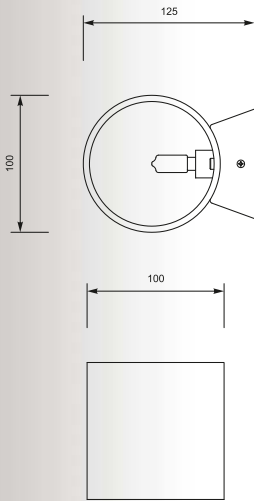

LUCID ROUND

Wall

1. 1507-BG (black)
2. 1507-WG (white)

1*G9 33W

black or white and gold/aluminium