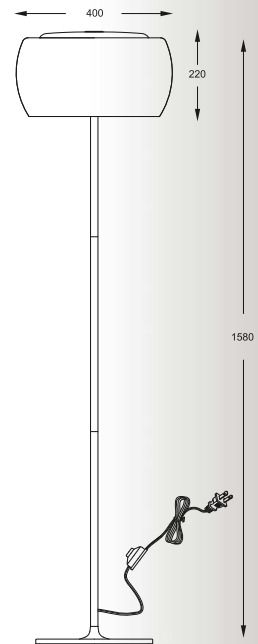

CRYSTAL
Floor
F0076-04A
4*G9 42W MAX clear glass
plating/clear crystal
drops/chrome