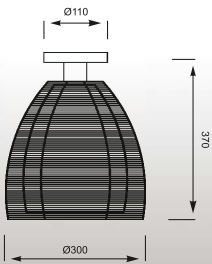

PICO
Ceiling

1. MX9023-1L (silver)
  2. MX9023-1L (black)
2. 1*E27 MAX 60W
   aluminium wire shade /
   opal glass inside