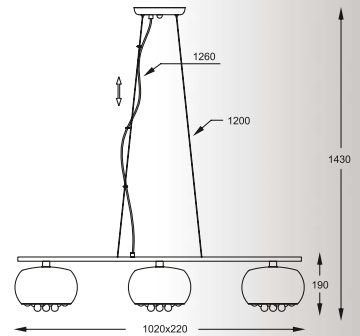

CRYSTAL: Ceiling 1. C0076-05L, 2. C0076-06X, Floor F0076-04A

CRYSTAL
Pendant
P0076-03R
3"G9 42W MAX clear glass
plating/clear crystal
drops/chrome

CRYSTAL: Pendant P0076-03R, Floor F0076-04A

CRISTAL
Pendant
P0076-03E
3*G9 42W MAX clear glass
plating/clear crystal
drops/chrome