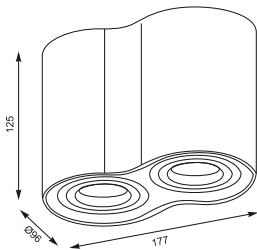

ROND00
Spot
1. 50407-WH (white)
2. 50407-BK (black)
2*GU10 50W
white or black
aluminium
IP 24