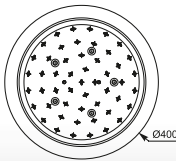

VISTA
Ceiling
C0076-05K (silver)
5*G9 MAX 42W
silver glass shade
with dots /
metal chrome