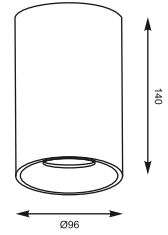

DEEP SL
Spot
1. 89313
1°GU10 MAX 50W
aluminium black/gold