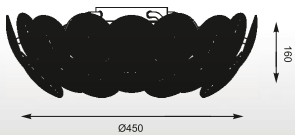

EZIO
Ceiling
C0317-04N-F4F4
4*E27 MAX 24W
silver polyacrylic
plastic plates /
metal chrome canopy