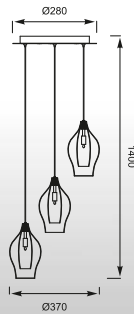

MIRANDA
Pendant
1. MD1506-3B (clear)
2. MD1506-3B (amber)
3*G9 MAX 42W
glass / metal chrome