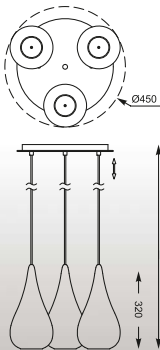

NAOMI: Pendant P1305-03R-B5AB, Pendant P1305-03S-B5AB

NAOMI
Pendant
P1305-03R-B5AB
3"E27 MAX 60W
shiny white glass /
metal chrome