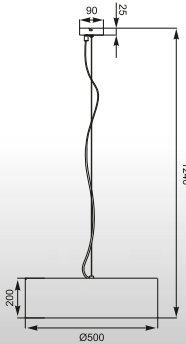

ANDREA
Pendant
HP1392-500-BL+PB
1*E27 MAX 40W
- satin steel metal canopy
- one clear cable and one steel wire
- TC fabric lampshade
(black outside, gold inside)