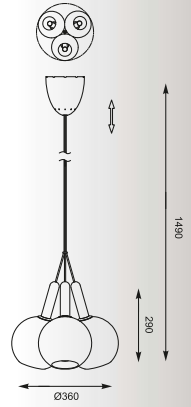

EIRENE
Pendant
P0347-03D
LED 3*5W
(1560 LM, 3000 K)
metal+glass
clear
IP20