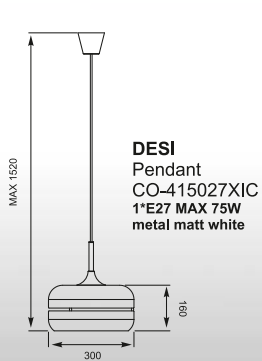

DESI: Pendant CO-415027XIC, Floor CO-415028PIC