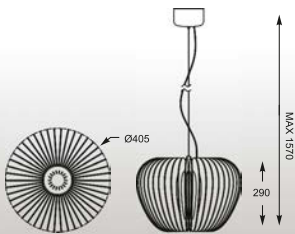

MODERNA
Pendant
P0361-01A-F4B1
LED 1*21W
(2160 LM, 3000 K)
transparent plastic plates /
metal chrome canopy