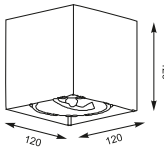

BOX SL 1
Spot
1. 89947 (white)
2. 90432 (black)
1*G9 MAX 42W
aluminium
white or black