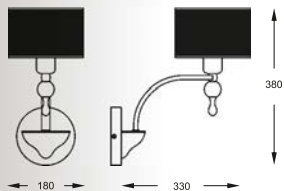

JEWELLERY
Wall
W1550-01A
1*E27 60W
metal chrome base/
metal net shade / glass