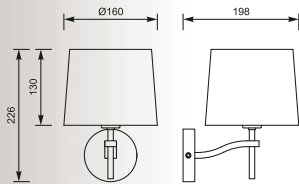

GRACE
Wall
1341
1*E14 40W white
bamboo/stainless steel