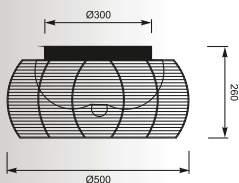

TANGO

Ceiling

1. MX1104-2L (silver)
  2. MX1104-2L (black)
2. 2*E27 MAX 60W
   black or silver aluminum
   wire shade / opal glass inside