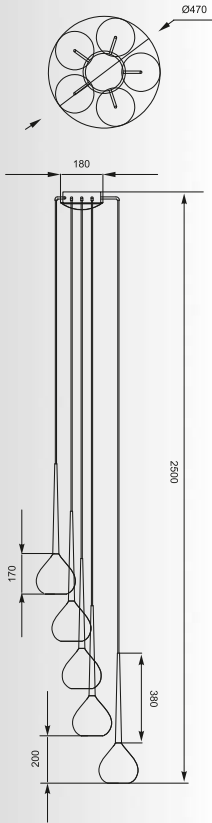

LIBRA

Pendant

1. MD2128A-5BL (black)
  2. MD2128A-5R (red)
  3. MD2128A-5W (white)
2. 5°E14 40W glass shiny black or red or white/stainless steel sheet/chrome