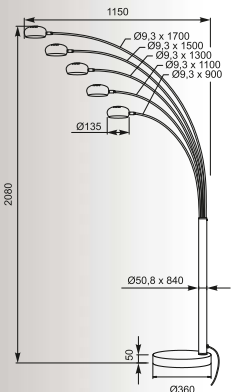

BRANCA

Floor

1. TS-5805-BKGO
   5*E14 MAX 40W
   matt black metal /
   gold inside shade