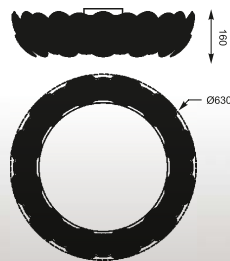

EZIO
Ceiling
C0317-06D-F4F4
6*E27 MAX 24W
silver polyacrylic
plastic plates /
metal chrome canopy