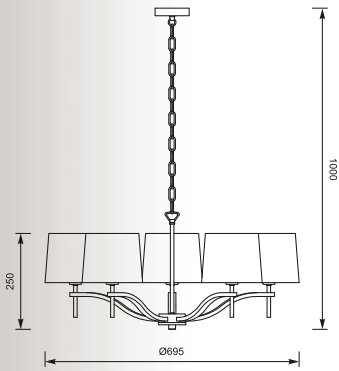

GRACE
Pendant
3339
5*E14 40W white
bamboo/stainless steel