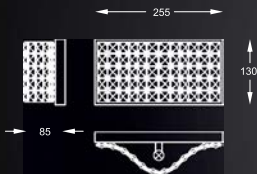

JASMINE
Wall
W0246-01A-B5AC
1*G9 MAX 42W
K9 clear crystal /
metal chrome

JASMINE: Wall W0246-02A-B5AC, Wall W0246-01A-B5AC