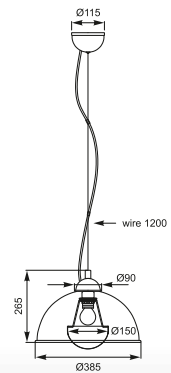

ANTENNE

Pendant

1. TS-071003PM-BKGO
   (shade gold inside)
   1*E27 MAX 60W
   sand black metal shade

ANTENNE: Floor 1. TS-090522F-BK, 2. TS-090522F-BKSI,
Pendant 1. TS-071003P-BKGO, 2. TS-071003P-WHSI,
Pendant TS-071003PM-BKGO