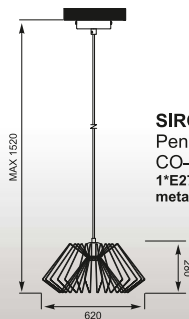

SIRO
Pendant
CO-115034XIC
1"E27 MAX 75W
metal matte black