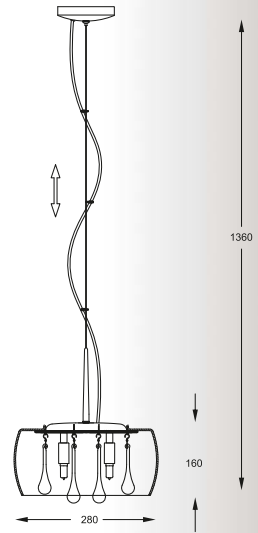

CRISTAL
Pendant
P0076-03E
3*G9 42W MAX clear glass
plating/clear crystal
drops/chrome