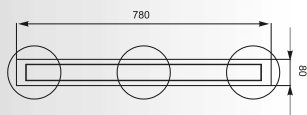

LIBRA

Pendant

1. MD2128B-3BL (black)
  2. MD2128B-3R (red)
  3. MD2128B-3W (white)
2. 3*E14 40W
   glass shiny black
   or red or white/stainless
   steel sheet/chrome