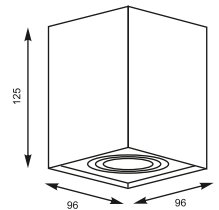

QUADRO
Spot
4. 89200-BK (black)
5. 89200-WH (white)
1°GU10 MAX 50W
aluminium black or white

DEEP SL: 1. Spot 89313
SQUARE: Spot 2. 50475-WH (white), 3. 50475-BK (black)
QUADRO: Spot 4. 89200-BK (black), 5. 89200-WH (white)