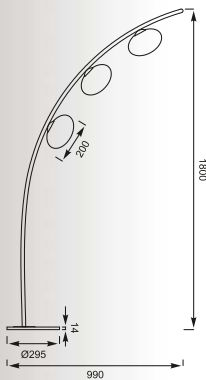

ZODIAC: Floor 1. TS-5805-BK (shiny black), 2. TS-5805 (chrome)

BRANCA: Floor TS-5805-BKGO

VENTI: Floor 1. TS-5805-G (red), 2. TS-5805-G (white)

VENTI

Floor

1. TS-5805-G (red)
 2. TS-5805-G (white)
- 5"E14 MAX 40W
chrome body/red or white
glass/marble base