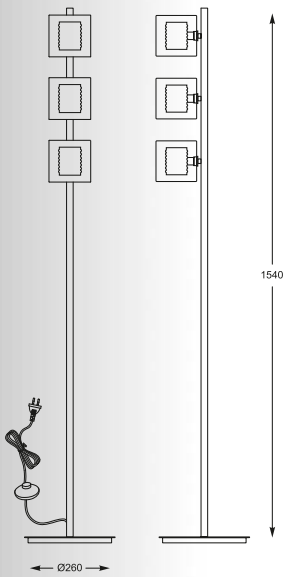

CORINA
Floor
F0110-03A-F4AC
3*G9 / MAX 42W
round glass shade /
inside metal shade /
with crystal glass /
metal chrome body