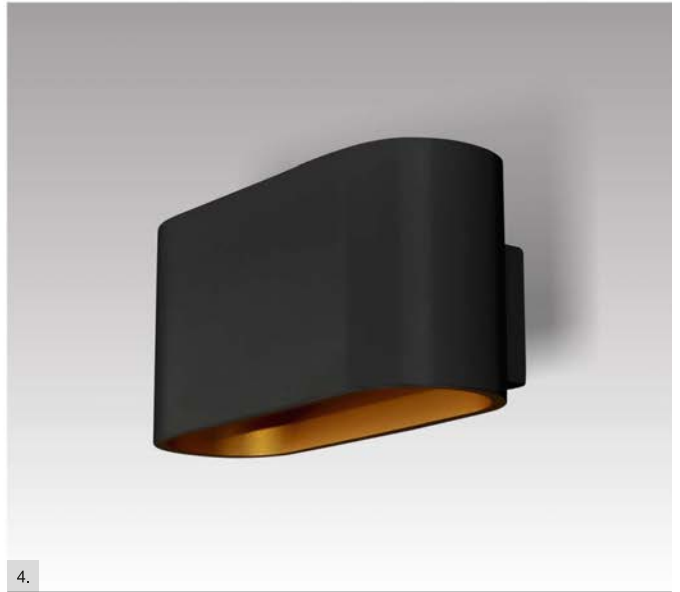

4.

SECTION

Wall
1. 1005-B/G (black)
2. 1005-W/G (white)
1*G9 MAX 33W
black or white and gold/aluminium