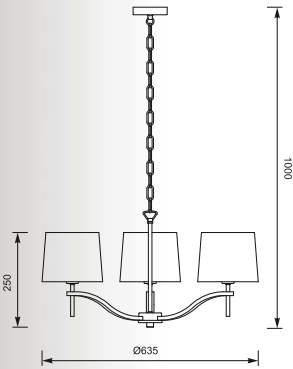

GRACE
Pendant
3338
3*E14 40W white
bamboo/stainless steel