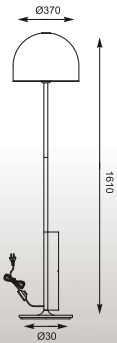

CARINO
Floor
F1425-03M-F4GR
1*E27 MAX 26W
silver glass shade
with dots /
metal chrome canopy