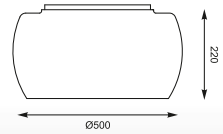

RAIN
Ceiling
C0076-06X-F4K9
6*G9 MAX 42W
metal chrome /
smoky glass /
crystal drops inside
IP20

RAIN: Ceiling C0076-01D-F4K9, Ceiling C0076-05L-F4K9, Ceiling C0076-06X-F4K9