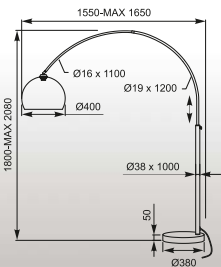

VISION
Floor
TS-010121W
1*E27 MAX 60W
metal chrome with acrylic shade /
white marble base