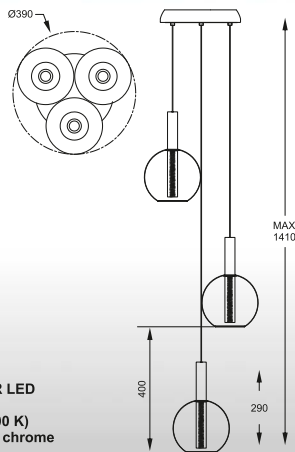

EIRENE
Pendant
P0347-03T
HIGH POWER LED
3*5W
(1560 LM, 3000 K)
glass shade / chrome