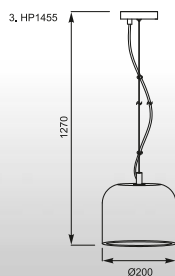

STONE
Pendant
1. HP1452
2. HP1454
3. HP1455
1*E27 MAX 40W
canopy: grey painted
cable: grey
shade: natural cement color
IP20