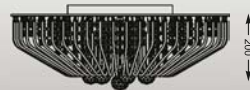

MOSCOW
Ceiling
C0352-06B-B5QL
6°G9 MAX 42W
metal chrome / crystal
IP20