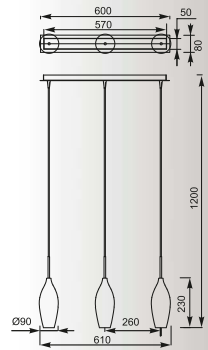

CHAMPAGNE

Pendant

1. MD2101B-3BL (black)
2. MD2101B-3W (white)
3. 3*E14 40W black or white shiny black or white glass / metal chrome

CHAMPAGNE: Pendant 1. MD2101A-5BL (black), 2. MD2101A-5W (white),
Pendant 1. MD2101B-3BL (black), 2. MD2101B-3W (white)