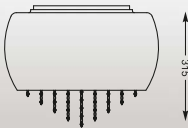

VISTA
Ceiling
C0076-05K (silver)
5*G9 MAX 42W
silver glass shade
with dots /
metal chrome