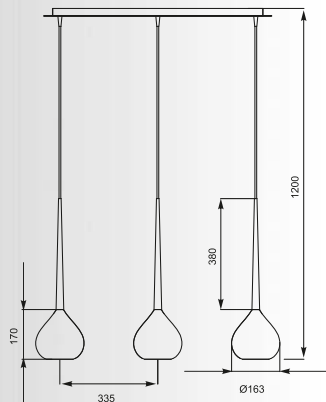

LIBRA

Pendant

1. MD2128B-3BL (black)
  2. MD2128B-3R (red)
  3. MD2128B-3W (white)
2. 3*E14 40W
   glass shiny black
   or red or white/stainless
   steel sheet/chrome