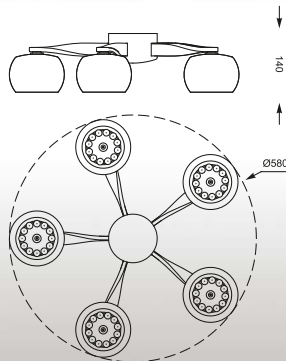

CRYSTAL
Ceiling
C0076-05H-F4FZ
5*G9 MAX 42W
metal chrome /
smoky glass /
crystal drops inside
IP20