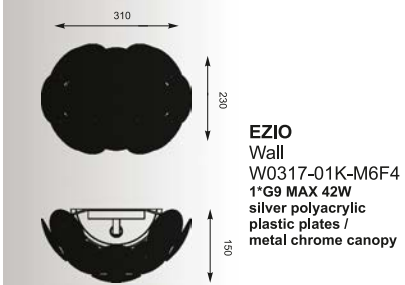

EZIO
Wall
W0317-01K-M6F4
1*G9 MAX 42W
silver polyacrylic
plastic plates /
metal chrome canopy