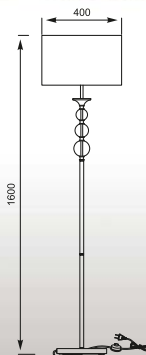

REA
Floor

1. RLL93163-1B (black)
  2. RLL93163-1W (white)
2. 1*E27 MAX 60W
   black or white shade/steel
   and crystal body