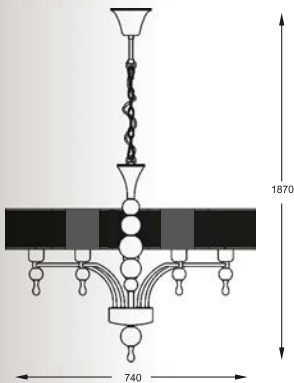

TIARA: Wall W0221-01S, Wall W0221-01M-F4AC

JASMINE
Wall
W0246-02A-B5AC
2*G9 MAX 42W
K9 clear crystal /
metal chrome

JASMINE
Wall
W0246-01A-B5AC
1*G9 MAX 42W
K9 clear crystal /
metal chrome

JASMINE: Wall W0246-02A-B5AC, Wall W0246-01A-B5AC