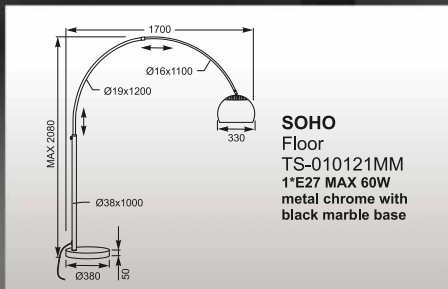

SOHO: Floor TS-010121MM