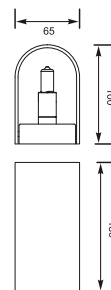

LUSTER

Wall Round

6. 1550
- 1*G9 33W metal chrome