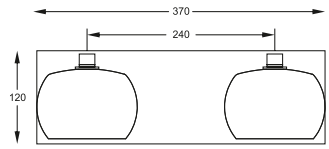

CRYSTAL
Wall
W0076-02A-B5FZ
2*G9 / MAX 42W
glass plating/ crystal
drops /chrome

CRYSTAL: Wall W0076-01D, Wall W0076-01A-B5FZ, Wall W0076-02A-B5FZ