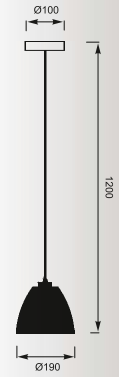

PICO

Pendant

1. MD9023-1S (silver)
  2. MD9023-1S (black)
2. 1*E27 MAX 60W
   aluminium wire shade /
   opal glass inside