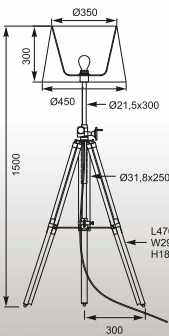

SEVILLE

Floor

1. TS-062909F-BR
(black)

2. TS-062909F-W
(white)

1"E27 MAX 60W
chrome finish
black or white fabric shade
chrome metal tripod

SEVILLE: Floor 1. TS-062909F-BR (black), 2. TS-062909F-W (white)