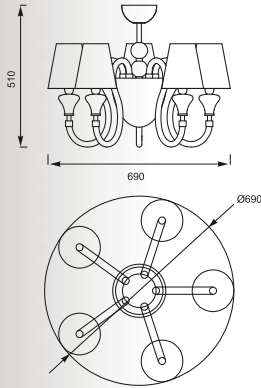

CHANDELIER

Ceiling

MC2070-5BL

5"E14 25W/1"G9 40W

white glass on body, black glass arms /
black shade / metal chrome body