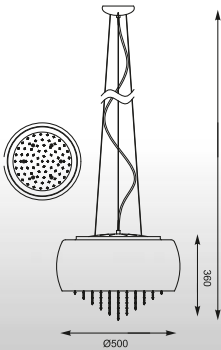

VISTA: Pendant P0076-06K (silver), Pendant P0076-05K (silver), Pendant P0076-05K (gold)

VISTA
Pendant
P0076-06K (silver)
6*G9 MAX 42W
silver glass shade
with dots /
metal chrome