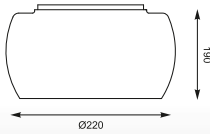

RAIN
Ceiling
C0076-01D-F4K9
1*G9 MAX 42W
metal chrome /
smoky glass /
crystal drops inside
IP20