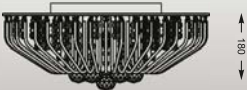

MOSCOW
Ceiling
C0352-05A-B5QL
5°G9 MAX 42W
metal chrome / crystal
IP20

MOSCOW: Ceiling C0352-05A-B5QL, Ceiling C0352-06B-B5QL