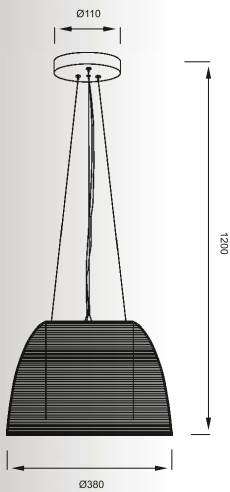

FILO

Pendant

1. MD1452-1L (black)
  2. MD1452-1L (silver)
2. 1°E27 MAX 60W
   aluminium wire shade /
   opal glass inside