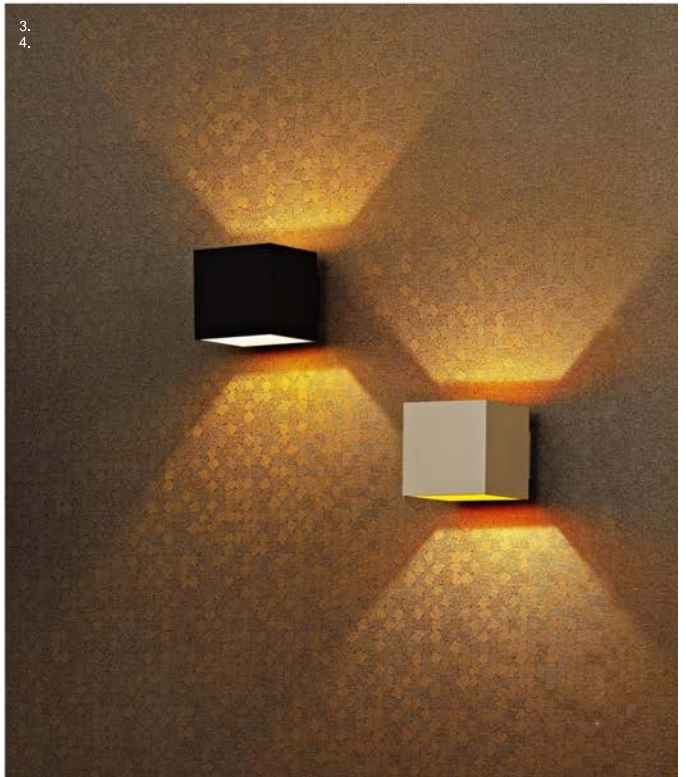

1*G9 33W

black or white and gold/aluminium

LUCID SQUARE

Wall

3. 1506-BG (black)
4. 1506-WG (white)

1*G9 33W

black or white and gold/aluminium

LUCID: Wall 1. 1507-BG (black), 2. 1507-WG (white), Wall 3. 1506-BG (black), 4. 1506-WG (white)