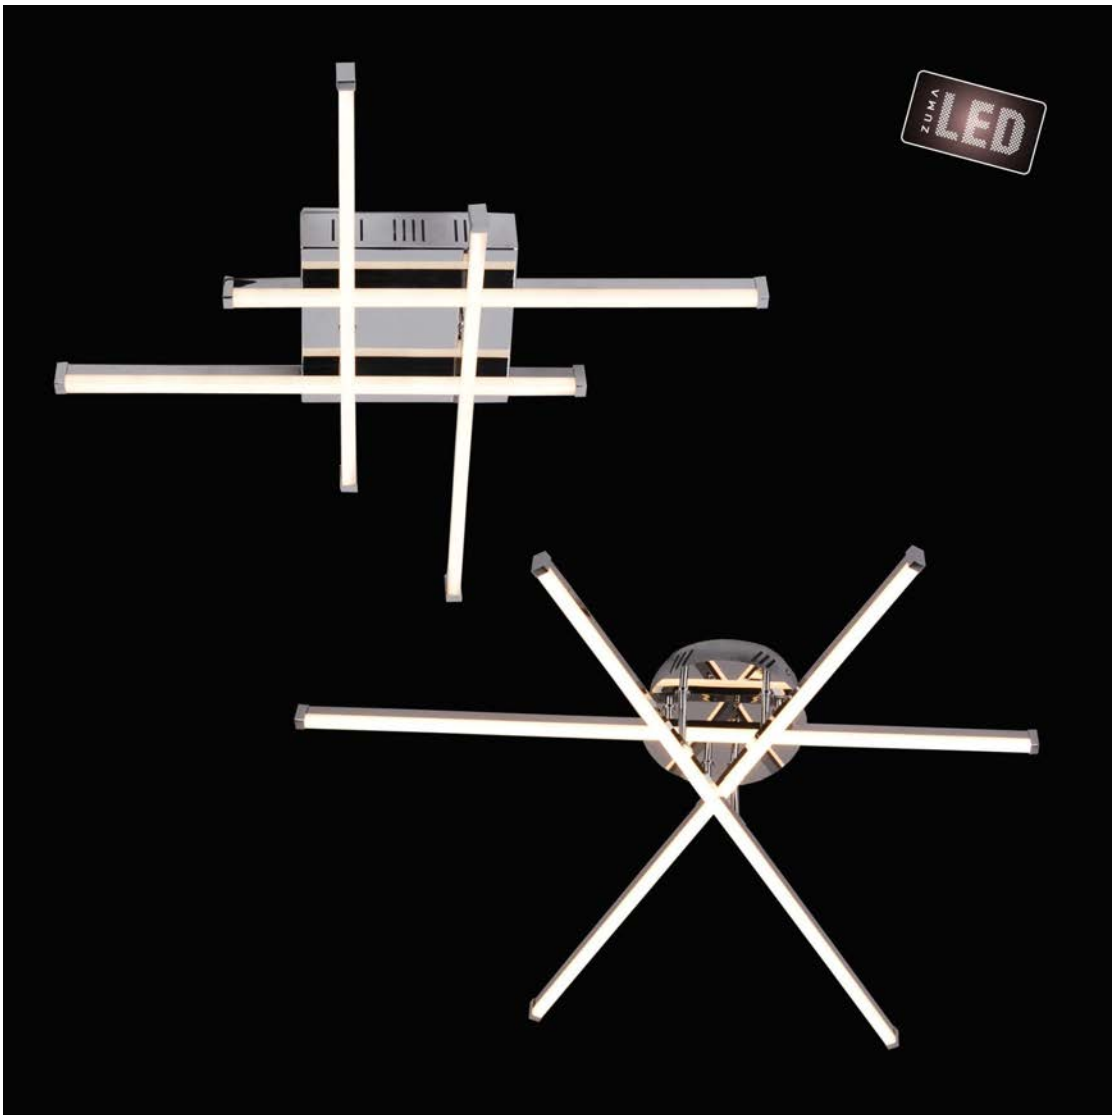

MAURO
Floor
HP1419-F
LED 15W
(870 LM, 2900-3100 K)
- chrome metal base
- aluminium frame with
acrylic shade

MAURO: Floor HP1419-F

ZUMA
LED