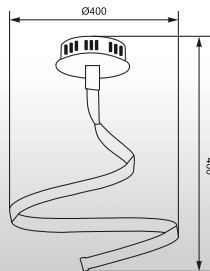

SPRING
Ceiling
HP1294/CH
LED 12W
(800 LM, 2900-3100 K)
- chrome metal canopy
- acrylic shade in spiral shape