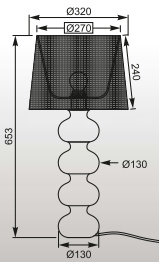

DECO
Table
TS-060216T
1*E27 MAX 60W
metal chrome body /
black stripes textile shade