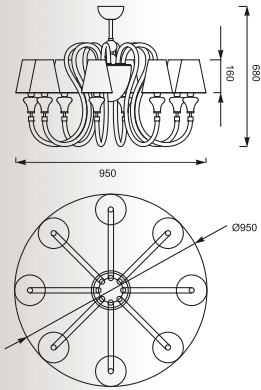

CHANDELIER

Ceiling

MC2070-8BL

8"E14 25W/1"G9 40W

white glass on body, black glass arms /
black shade / metal chrome body