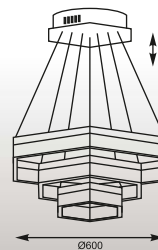

HEXAGON
Pendant
L-CD-108
LED 70W
(4900 LM, 3000 K)
acrylic
+ aluminum + steel
white body
+ chrome canopy