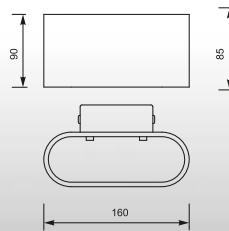

CONCEPT

Wall
3. 1235-W/G (white)
4. 1235-B/G (black)
1*G9 MAX 33W
aluminium/black or white and gold

SECTION: Wall 1. 1005-B/G (black), 2. 1005-W/G (white)
CONCEPT: Wall 3. 1235-W/G (white), 4. 1235-B/G (black)