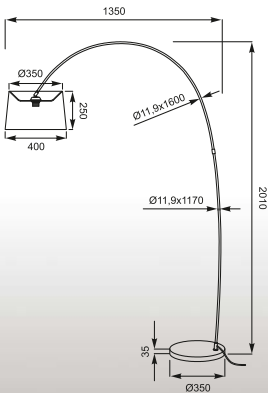

COSTANZA: Floor 1. TS-070720F-BK (black), 2. TS-070720F-WH (white)

COSTANZA

Floor

1. TS-070720F-BK (black)

2. TS-070720F-WH (white)

1*E27 MAX 60W

black or white finish

stone base + metal cover