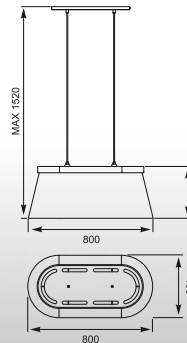

FELTRI
Pendant
CO-315006XFC
2"E27 MAX 60W
felt shade with wood frame
on top / metal canopy

FELTRI: Pendant CO-315005XFC, Pendant CO-315006XFC