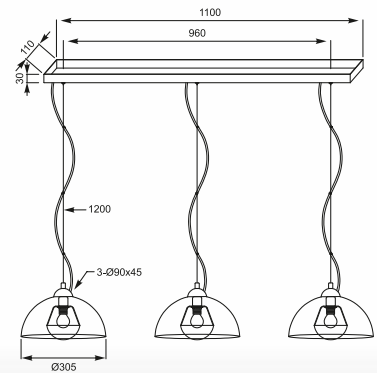

ANTENNE
Pendant
TS-120404P-BKGO
(shade gold inside)
3*E27 MAX 60W
sand black finish /metal shade