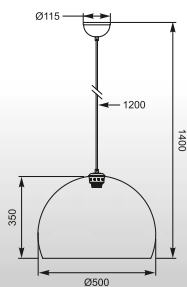

GASPAR
Pendant
TS-041005W
1*E27 MAX 60W
white acrylic shade

GASPAR: Pendant TS-041005W