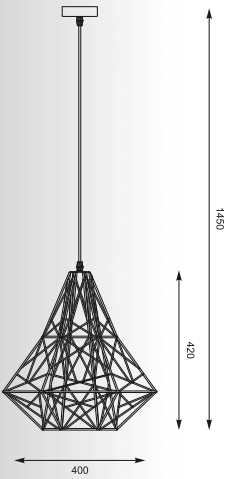

SKELETON

Pendant

1. HP1335-BL (black)
  2. HP1335-WH (white)
2. 1*E27 MAX 40W
   metal / plastic shade