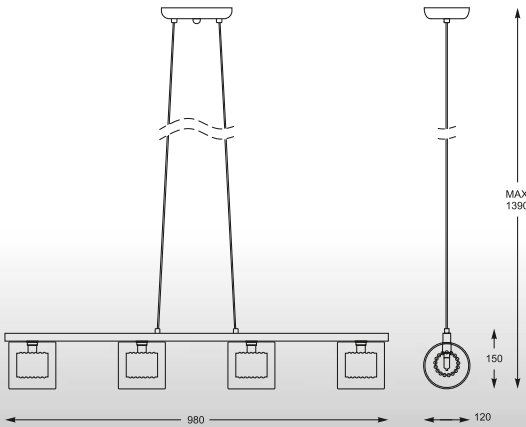

CORINA: Pendant P0110-04C-F4AC, Ceiling C0110-04E-B5AC

CORINA
Pendant
P0110-04C-F4AC
4*G9 / MAX 42W
round glass shade /
inside metal shade
with crystal glass /
metal chrome body