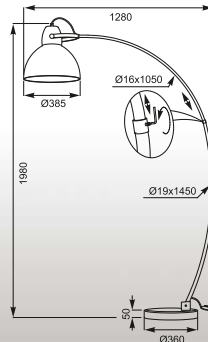

RUTE

Floor

1. TS-130802F-CH (chrome)
2. 1" E27 MAX 60W
   chrome metal shade
   stone base + metal cover