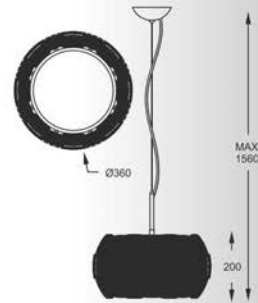

SOLE
Pendant
P0317-03H-S8A1
3"E27 / MAX 24
white polycarbonate plastic plates /
white metal canopy