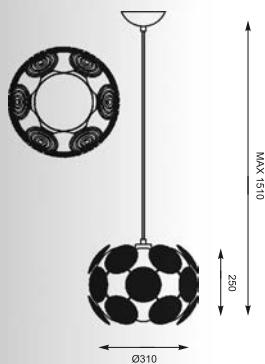

SOLE: Floor F0317-03H-S8A1, Table T0317-01H-S8A1, Wall W0317-02K-S8A1

EZIO
Pendant
P0317-01M-E0RU
1*E27 MAX 26W
white and silver polyacrylic
plastic plates /
metal chrome canopy

EZIO
Pendant
P0317-06W-E0RU
6*E27 MAX 24W
white and silver polyacrylic
plastic plates /
metal chrome canopy