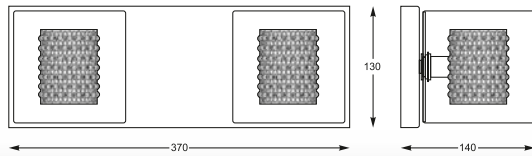

CORINA
Wall
W0110-02C-B5AC
2*G9 / MAX 42W
round glass shade /
inside metal shade /
with crystal glass /
metal chrome body

CORINA: Wall W0110-01C-B5AC, Wall W0110-02C-B5AC