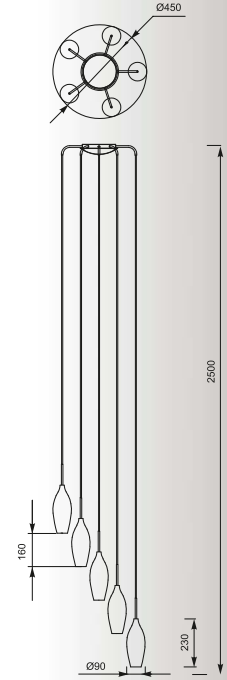

CHAMPAGNE

Pendant

1. MD2101A-5BL (black)
2. MD2101A-5W (white)
3. 5*E14 40W black or white shiny black or white glass / metal chrome