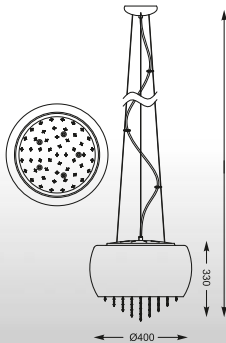

VISTA
Pendant
P0076-06K (silver)
6*G9 MAX 42W
silver glass shade
with dots /
metal chrome

VISTA
Pendant
P0076-05K (silver)
5*G9 MAX 42W
silver glass shade
with dots /
metal chrome

VISTA: Pendant P0076-06K (silver), Pendant P0076-05K (silver), Pendant P0076-05K (gold)