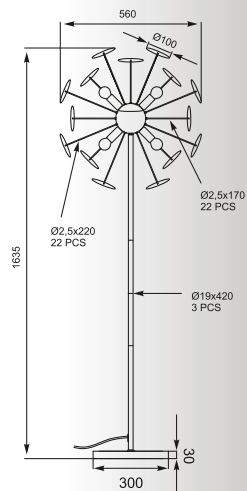

DOTS

Floor

1. TS-081111F-WHSL (white)
  4*E14 MAX 40W
  shiny white metal outside
  and inside
2. TS-081111F-BKGO (black)
  4*E14 MAX 40W
  matt black metal outside,
  gold inside