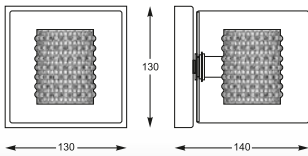

CORINA
Wall
W0110-01C-B5AC
1*G9 / MAX 42W
round glass shade /
inside metal shade /
with crystal glass /
metal chrome body