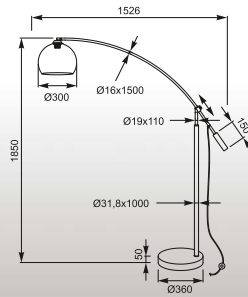

MANHATTAN
Floor
TS-061121M
1°E27 MAX 60W
metal chrome /
stone base
with chrome cover