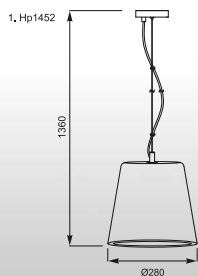

STONE
Pendant
1. HP1452
2. HP1454
3. HP1455
1*E27 MAX 40W
canopy: grey painted
cable: grey
shade: natural cement color
IP20