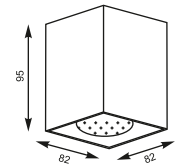

SQUARE
Spot
2. 50475-WH (white)
3. 50475-BK (black)
1°GU10 MAX 50W
aluminium black or white