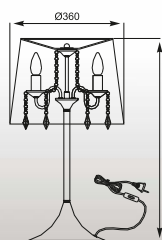

ARTEMIDA
Table
RLT94123-4
4*E14 MAX 25W silver
white thread shade /
metal