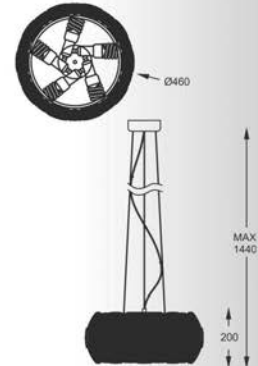

SOLE
Pendant
P0317-05H-S8A1
5"E27 / MAX 24
white polycarbonate plastic plates /
white metal canopy