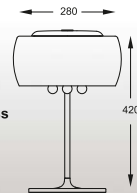

CRYSTAL
Pendant
P0076-06X
6°G9 42W MAX clear glass
plating/clear crystal
drops/chrome

CRYSTAL
Table
T0076-03E
3°G9 42W MAX clear glass
plating/clear crystal
drops/chrome