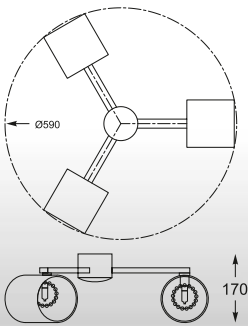

CORINA: Ceiling C0110-03C-F4AC, Pendant P0110-03B-F4AC

CORINA
Ceiling
C0110-03C-F4AC
3°G9 / MAX 42W
round glass shade /
inside metal shade
with crystal glass /
metal chrome body