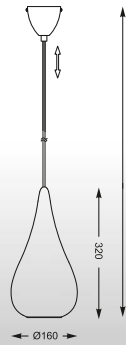

NAOMI
Pendant
P1305-01S-F4AB
1*E27 MAX 60W
shiny white glass /
metal chrome