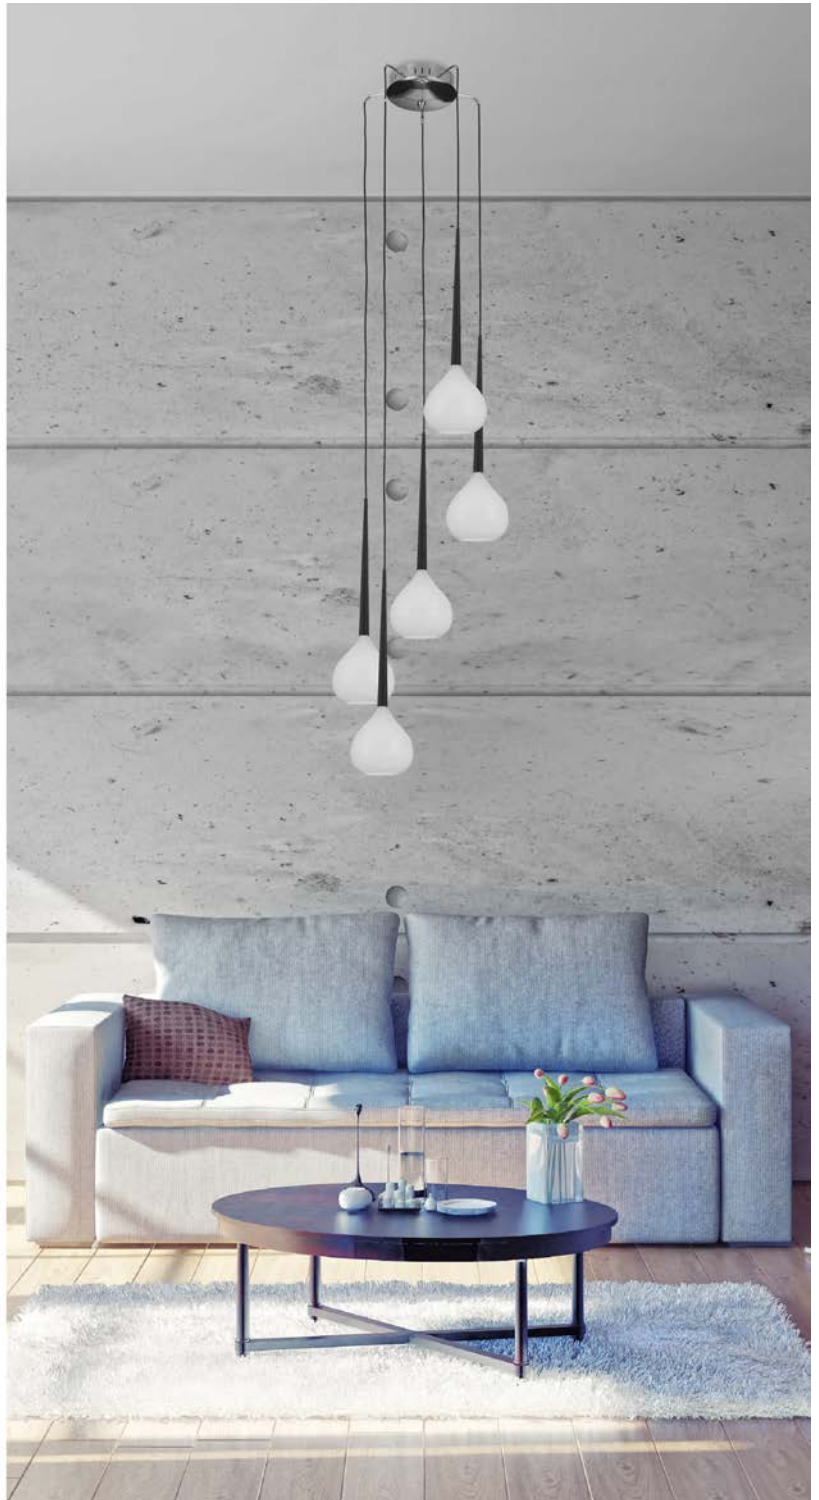

LIBRA: Pendant 1. MD2128-1BL (black), 2. MD2128-1R (red), 3. MD2128-1W (white),
Pendant 1. MD2128B-3BL (black), 2. MD2128B-3R (red), 3. MD2128B-3W (white)

LIBRA: Pendant MD2128B-3BL

LIBRA

Pendant

1. MD2128A-5BL (black)
 2. MD2128A-5R (red)
 3. MD2128A-5W (white)
- 5°E14 40W glass shiny black or red or white/stainless steel sheet/chrome