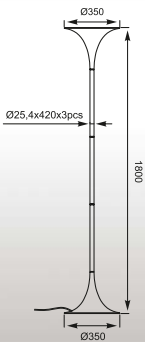

TRUMPET

Floor

1. TS-141204F-CH (chrome)
  2. TS-141204F-BK (black)
2. 1" E27 MAX 60W
   metal chrome or black