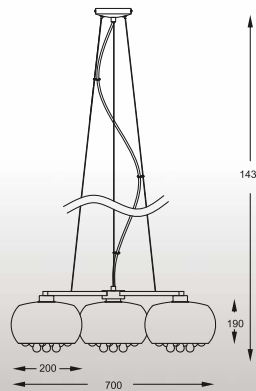

CRYSTAL
Pendant
P0076-03R
3"G9 42W MAX clear glass
plating/clear crystal
drops/chrome