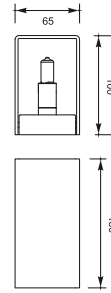

LUSTER

Wall Square

1. 1447-BS (black)
2. 1447-WG (white)
- 1*G9 33W black or white and gold/aluminium