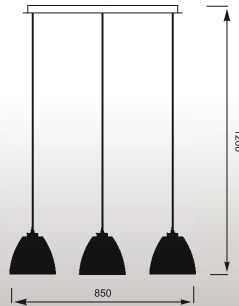

PICO
Pendant

1. MD9023-3B (silver)
  2. MD9023-3B (black)
2. 3*E27 MAX 60W
   aluminium wire shade /
   opal glass inside

PICO: Ceiling 1. MX9023-1L (silver), 2. MX9023-1L (black), Pendant 1. MD9023-3B (silver), 2. MD9023-3B (black)