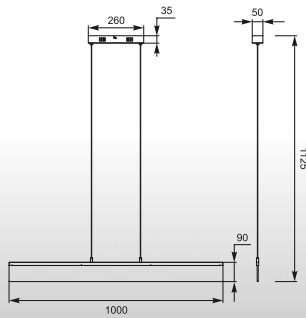

TRAP
Pendant
HP1453A-98
LED 17W
(830 LM, 2900-3100 K)
metal chrome /
acrylic with bubbles inside