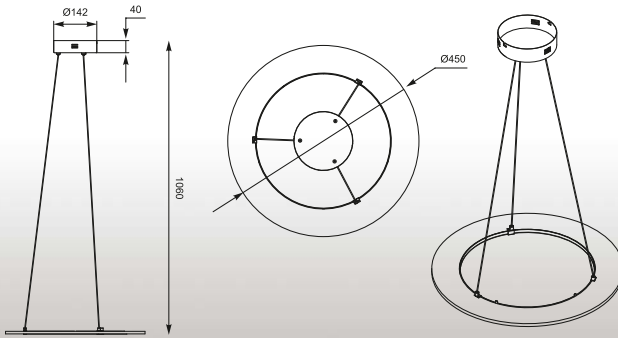

TRAP
Pendant
HP1489-450-OU
LED 17W
(1200 LM, 2900-3100 K)
metal chrome /
acrylic with bubbles inside

TRAP: Pendant HP1489-450-OU