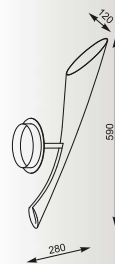

POP mantra

Wall

1. 0903 (black)
2. 0923 (white)
- 1°E27 13W black or white lacquer/aluminium

POP: Pendant 1. 0900 (black), 2. 0920 (white), Ceiling 1. 0902 (black), 2. 0922 (white), Wall 1. 0903 (black), 2. 0923 (white)