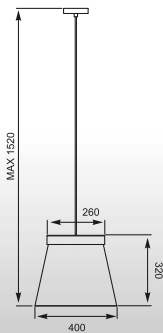

FELTRI
Pendant
CO-315005XFC
1"E27 MAX 60W
felt shade with wood frame
on top / metal canopy