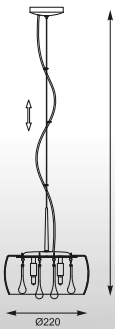

RAIN
Pendant
P0076-01D-F4K9
1"G9 MAX 42W
metal chrome /
smoky glass /
crystal drops inside
IP20

MAX 1451

Ø220