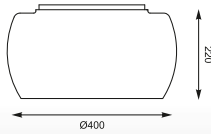

RAIN
Ceiling
C0076-05L-F4K9
5*G9 MAX 42W
metal chrome /
smoky glass /
crystal drops inside
IP20