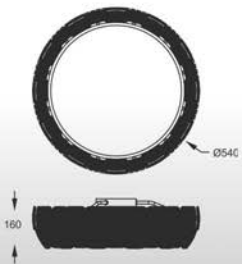

2. TS-062127P-WH (white)

7"E27 MAX 40W

metal chrome / shiny white

SPHERES: Pendant 1. TS-062127P-CH (chrome), 2. TS-062127P-WH (white)

DESI: Pendant CO-415027XIC, Floor CO-415028PIC

SOLE
Ceiling
C0317-06C-S8A1
6"E27 / MAX 24
white polycarbonate
plastic plates /
white metal canopy