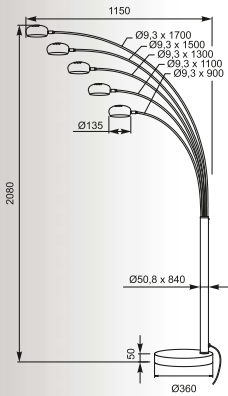

ZODIAC: Floor 1. TS-5805-BK (shiny black), 2. TS-5805 (chrome)

BRANCA: Floor TS-5805-BKGO

VENTI: Floor 1. TS-5805-G (red), 2. TS-5805-G (white)

VENTI

Floor

1. TS-5805-G (red)
 2. TS-5805-G (white)
- 5"E14 MAX 40W
chrome body/red or white
glass/marble base