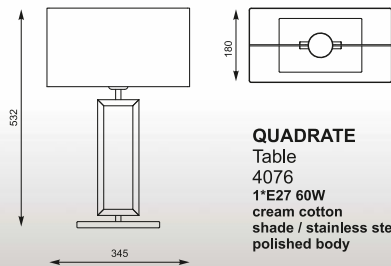

QUADRATE
Table
4076
1°E27 60W
cream cotton
shade / stainless steel /
polished body