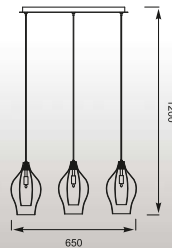

MIRANDA

Pendant

1. MD1506-3A (clear)
  2. MD1506-3A (amber)
2. 3*G9 MAX 42W
   glass / metal chrome