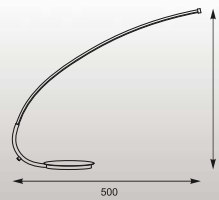

MEDEL
Floor
SL489/CH
LED 22W
(2200 LM,
2700-3000 K)
aluminium and
acrylic / metal
chrome base

MEDEL
Table
SL489-T/CH
LED 6W
(770 LM,
2700-3000 K)
aluminium and
acrylic / metal
chrome base