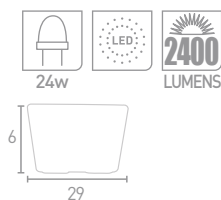

B 7324-4CC
Chrome/Glass Beads