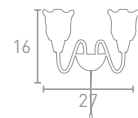

Antique Brass  
Glass

**E** 6252-2AB

Antique Brass  
Glass

Replacement Glass Items A,B : G08521-1, C,D,E : G06252-2

**F 3458-8SS**  
Satin Silver  
Glass

**H 3458-8AB**  
Antique Brass  
Glass

89 48 33

 8x60w E14