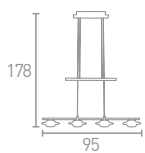

LED BAR LIGHTS

A 5104-4CC
Chrome/Frosted
Clear Glass
YOYO Bar

1080
LUMENS
12w