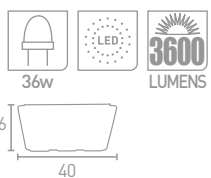

A 7326-6CC
Chrome/Glass Beads