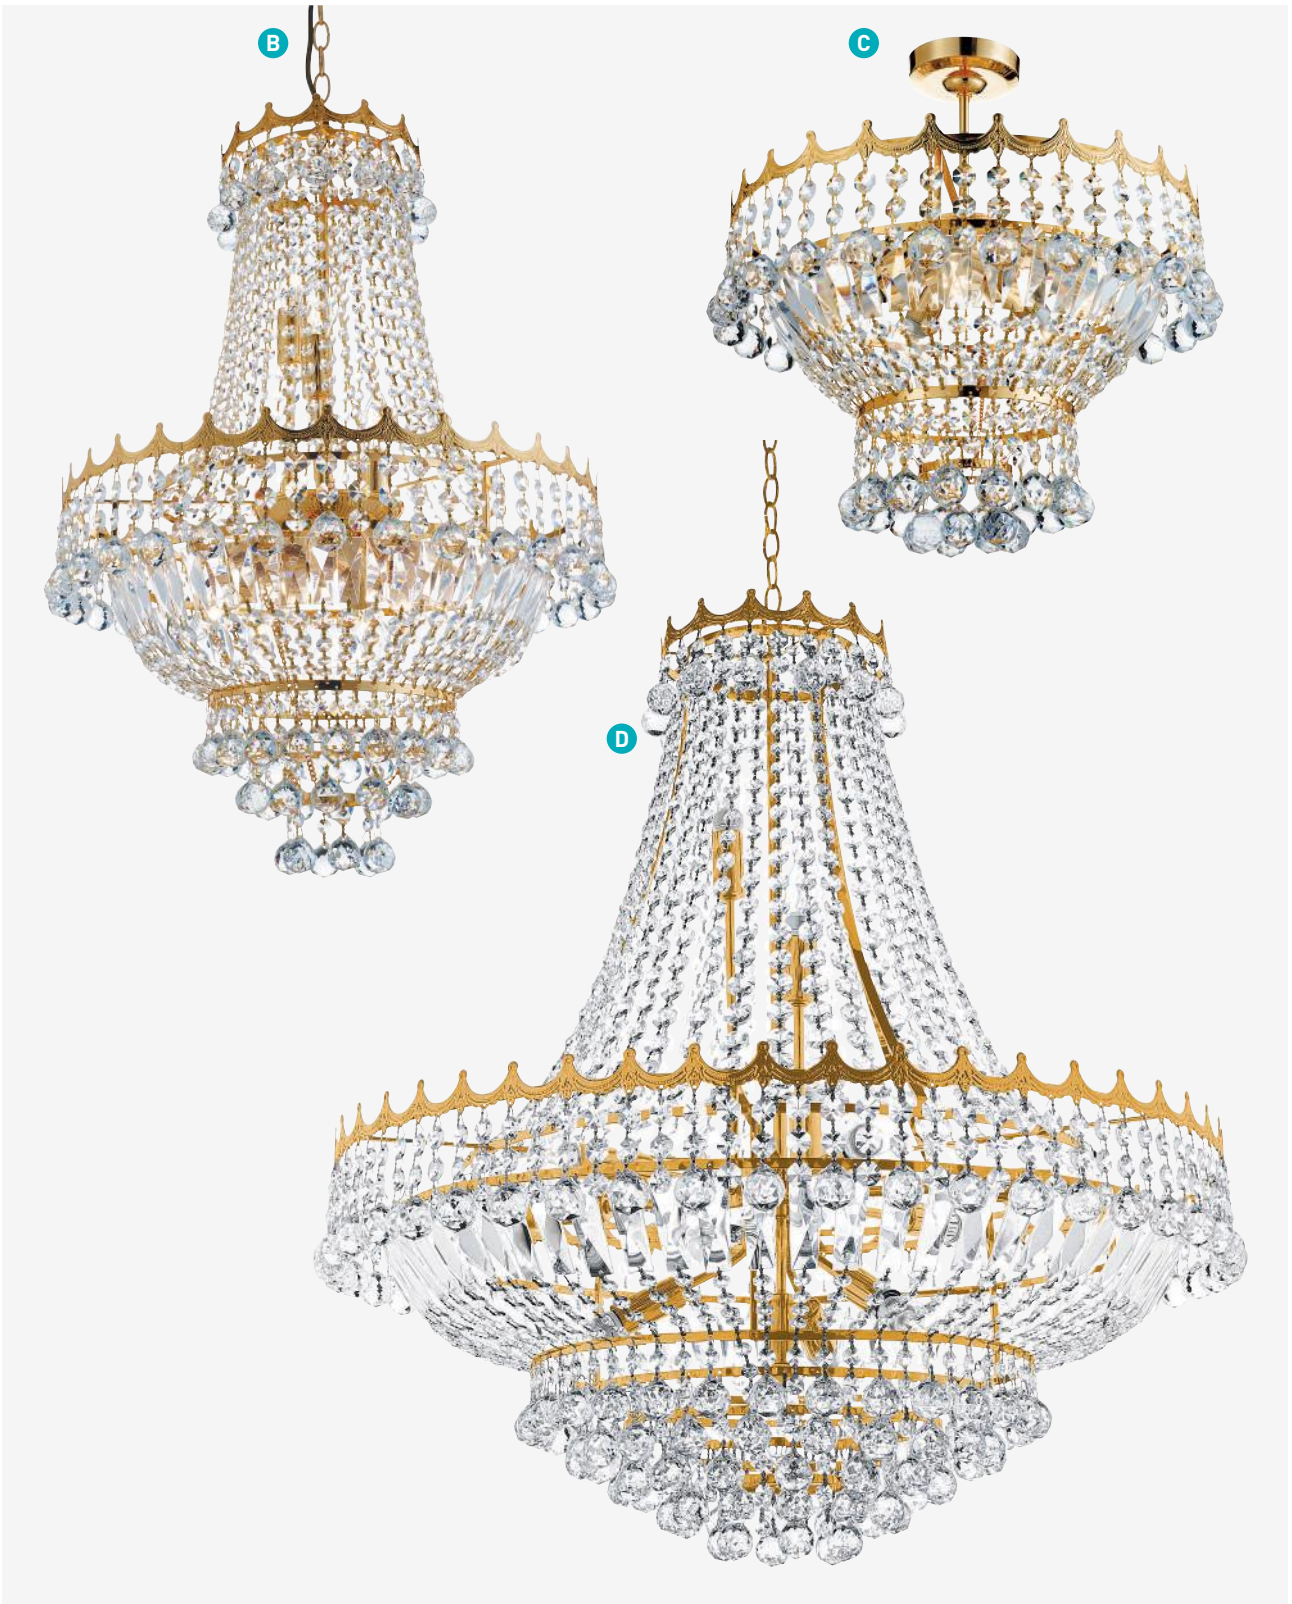

C 9113-39G0
Gold Finish/Crystal

39
42

5x40w E14

D 9112-82G0
Gold Finish/Crystal

250
90

13x40w E14

19KG
Weight