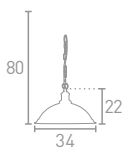

Satin Silver
Acid Glass