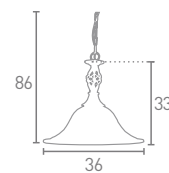

# CAMEROON

**A 975-5**  
Antique Brass  
Marble Glass

5x60w E14

**B 972-2**  
Antique Brass  
Marble Glass

2x60w E14

**C 4581-14AB**  
Antique Brass  
Marble Glass

1x60w E27

**D 6355-5AB**  
Antique Brass  
Clear Seeded  
Glass  
5x60w E14