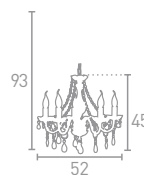

B 8888-8CL
Chrome/
Clear Acrylic