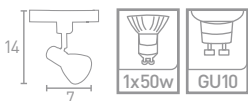

Sold In Singles

B 3709WH
White/Chrome/Sold In Singles