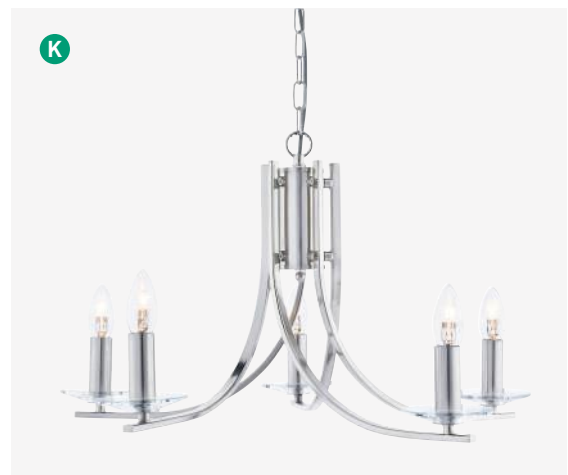

J 4168-8SS
Satin Silver
Glass
97
41
75
8x60w E14

K 4165-5SS
Satin Silver
Glass
90
36
62
5x60w E14