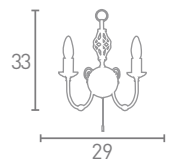

# CAMEROON

**A 975-5**  
Antique Brass  
Marble Glass

5x60w E14

**B 972-2**  
Antique Brass  
Marble Glass

2x60w E14

**C 4581-14AB**  
Antique Brass  
Marble Glass

1x60w E27

**D 6355-5AB**  
Antique Brass  
Clear Seeded  
Glass  
5x60w E14