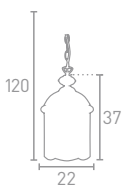

LANTERNS

A 7133AB
Antique Brass/Glass