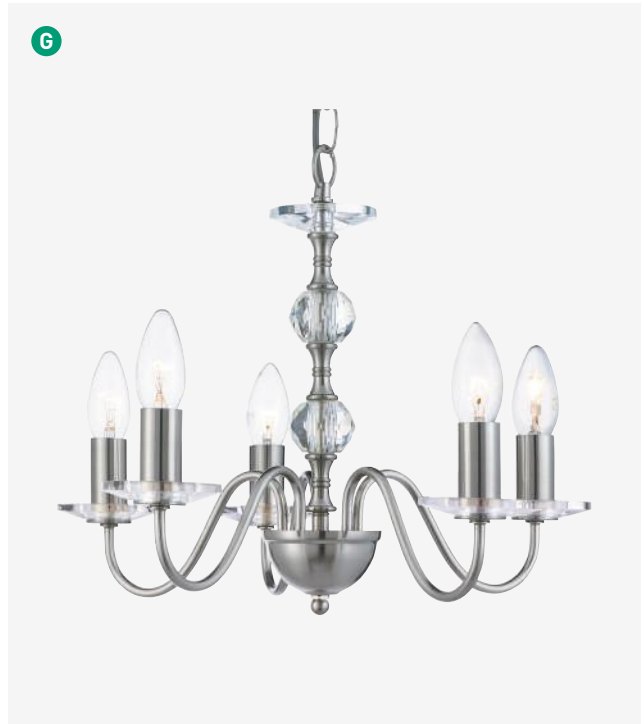

Antique Brass  
Glass

**E** 6252-2AB

Antique Brass  
Glass

Replacement Glass Items A,B : G08521-1, C,D,E : G06252-2

**F 3458-8SS**  
Satin Silver  
Glass

**H 3458-8AB**  
Antique Brass  
Glass

89 48 33

 8x60w E14