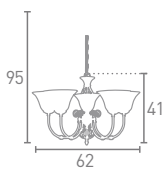

CAMEROON

A 975-5
Antique Brass
Marble Glass

5x60w E14