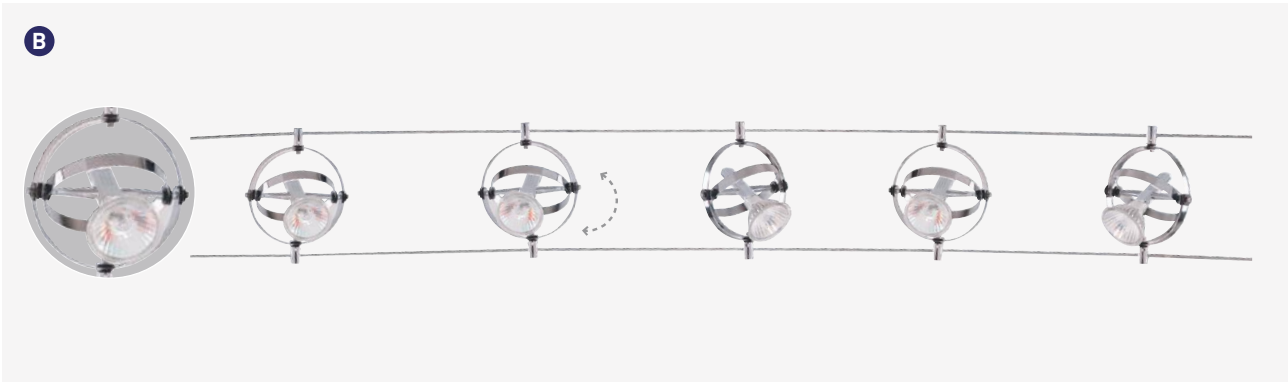

A 6011-6CC
Chrome

500

18w LED 1440 LUMENS COOL DAY LIGHT

B 5601-05
Chrome

500

5x35w G5.3

C 4085-05
Chrome/Glass

500

5x14w G4

D 5098-05
Chrome

500

5x20w G5.3

E 1744
Chrome

500

5x20w G5.3

Replacement Glass: Item C : G04085-05