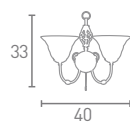

# CAMEROON

**A 975-5**  
Antique Brass  
Marble Glass

5x60w E14

**B 972-2**  
Antique Brass  
Marble Glass

2x60w E14

**C 4581-14AB**  
Antique Brass  
Marble Glass

1x60w E27

**D 6355-5AB**  
Antique Brass  
Clear Seeded  
Glass  
5x60w E14