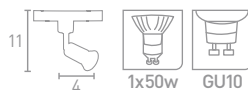

D 4109SI
Silver/Sold In Singles