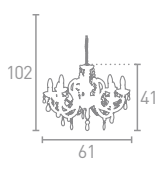

E 699-8
Polished Brass
Glass Crystal
8x60w E14