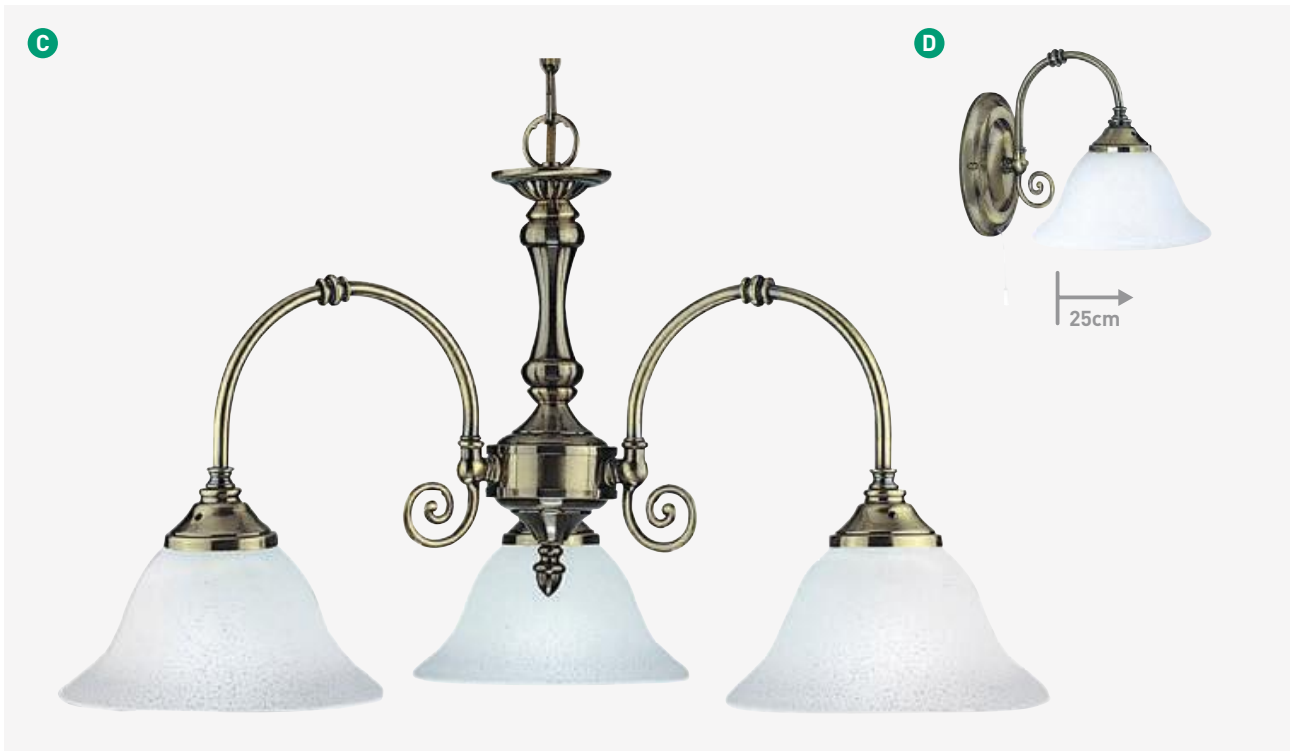

VIRGINIA

A 900-10AC
Antique Brass
Acid Etched
Glass

1x100w E27

B 3151-1AC
Antique Brass
Acid Etched
Glass

1x60w E27

C 9353-3
Antique Brass
Scavo Glass

3x60w E27

Convertible

D 9351-1
Antique Brass
Scavo Glass

1x60w E27