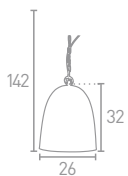

HAMMERED PENDANTS

A 2093-26BZ
Antique Bronze