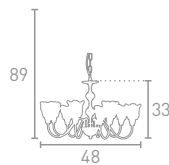

Antique Brass
Glass