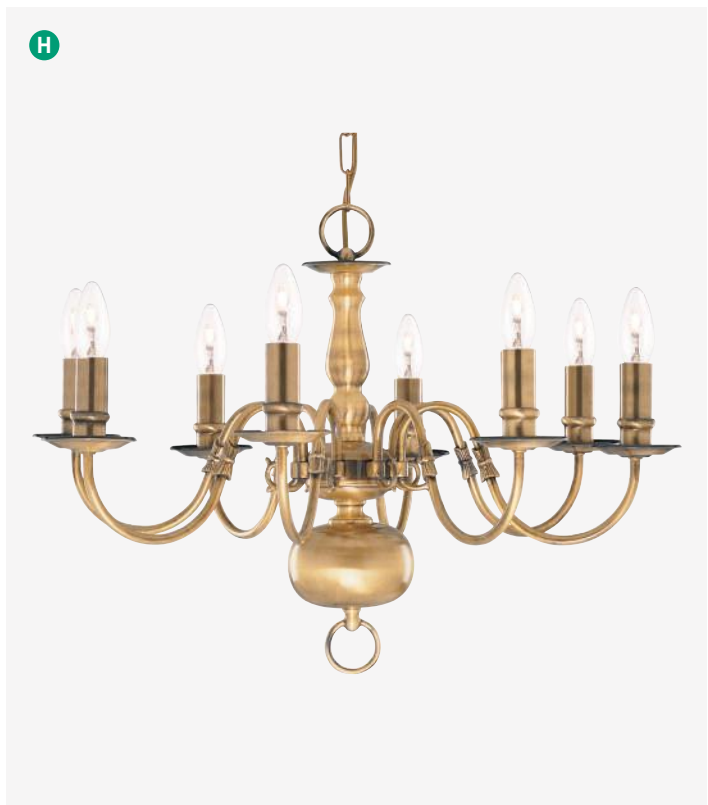

6KG  
Weight

**C 1019-5PB**  
Solid Brass Polished

100  
52  
42

5x60w E14

**D 1019-2PB**  
Solid Brass Polished

20  
30

2x60w E14

\*All items have adjustable heights.