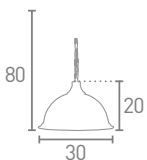

Replacement Glass Items F : G01044, G : G04042 , H,J,K : G01041-1