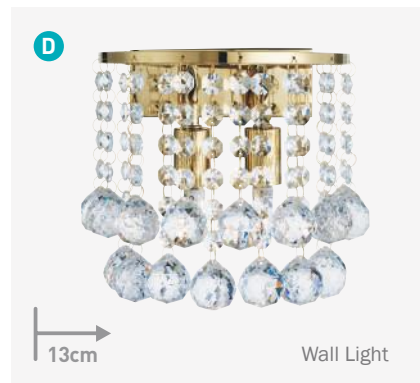

HANNA

Gold Finish/
Crystal

8x33w G9

Gold Finish/
Crystal

6x33w G9

C 3404-4GO

Gold Finish/
Crystal

4x33w G9

D 2402-2GO

Gold Finish/
Crystal

2x33w G9