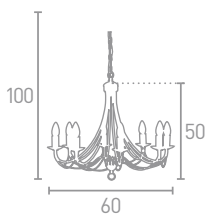

MAYPOLE

G 6348-8SS
Satin Silver