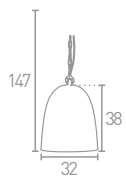

C 2093-26CU
Copper Finish

D 2093-35CC
Shiny Nickel