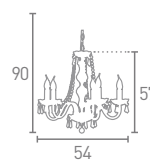

Chrome
Crystal/Glass

18x60w E14 Weight

Chrome
Crystal/Glass

2x60w E14

Chrome
Crystal/Glass

12x60w E14 Weight

Chrome
Crystal/Glass

5x60w E14

Chrom/
Crystal/Glass

8x60w E14

Crystal Cleaner

For best results always use Crystal Cleaner.

Code P21

Sold as a pack of 12.