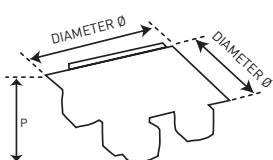

Measuring fittings

flush fitting