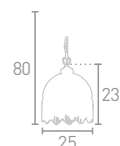

LINEA

CAMEROON

VICTORIANA

1x60w E27

1x60w E27

1x60w E27