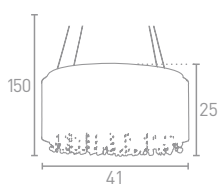

E 4048-8CC
Chrome/Bevelled
Glass Elements