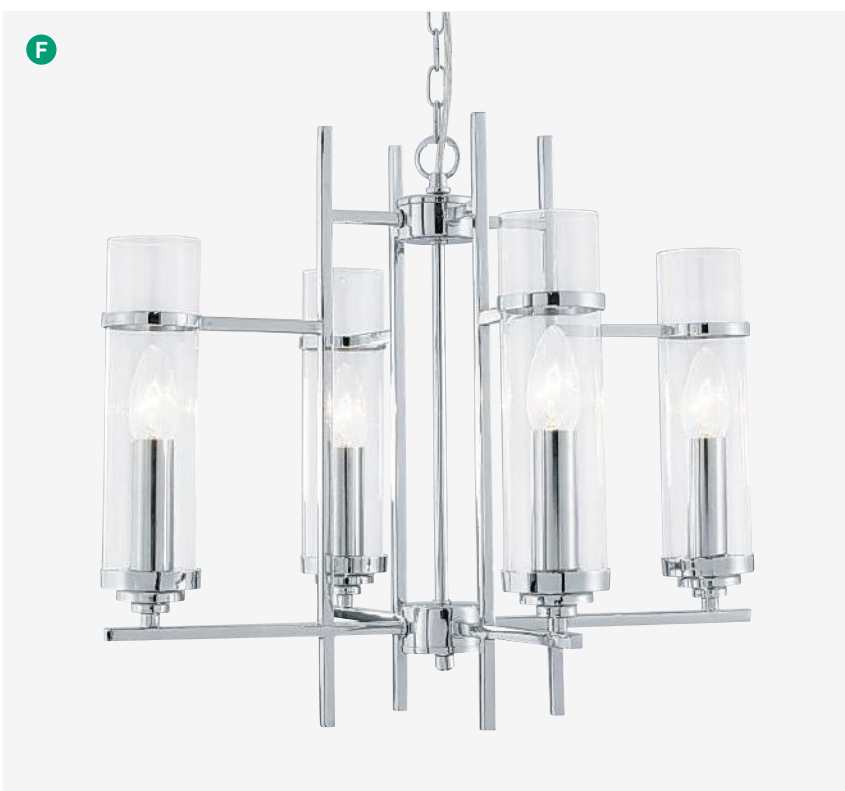

E 3096-6CC
Chrome
Clear Glass

F 3094-4CC
Chrome
Clear Glass