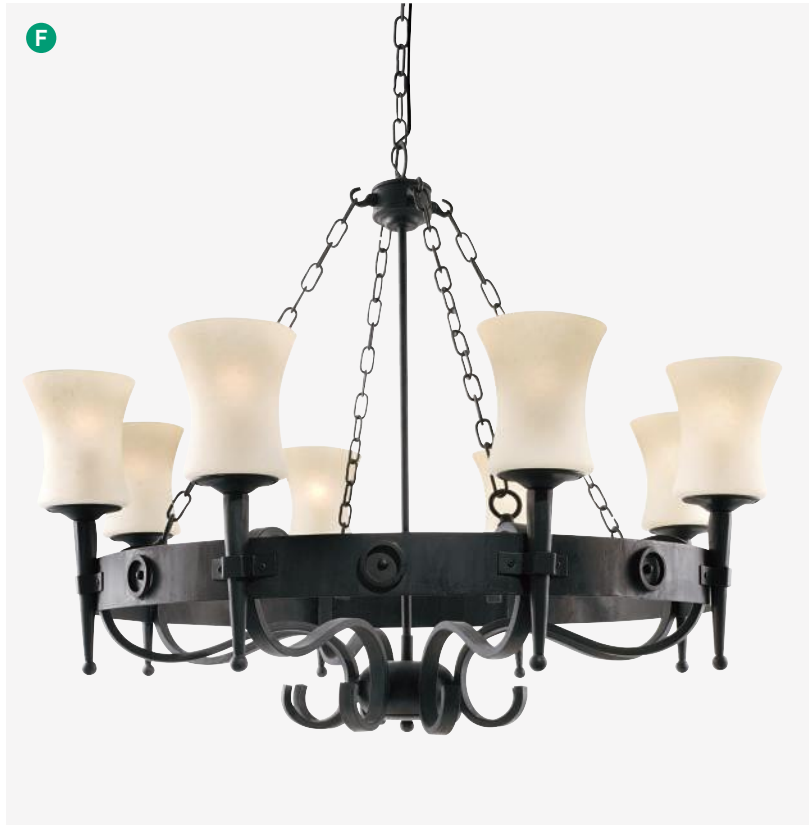

CARTWHEEL

Decorative