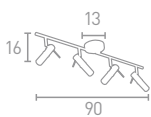

ARIES

A 7214CC
Chrome/
Frosted Glass