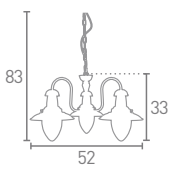

FISHERMAN

A 5333-3AB
Antique Brass
Seeded Glass