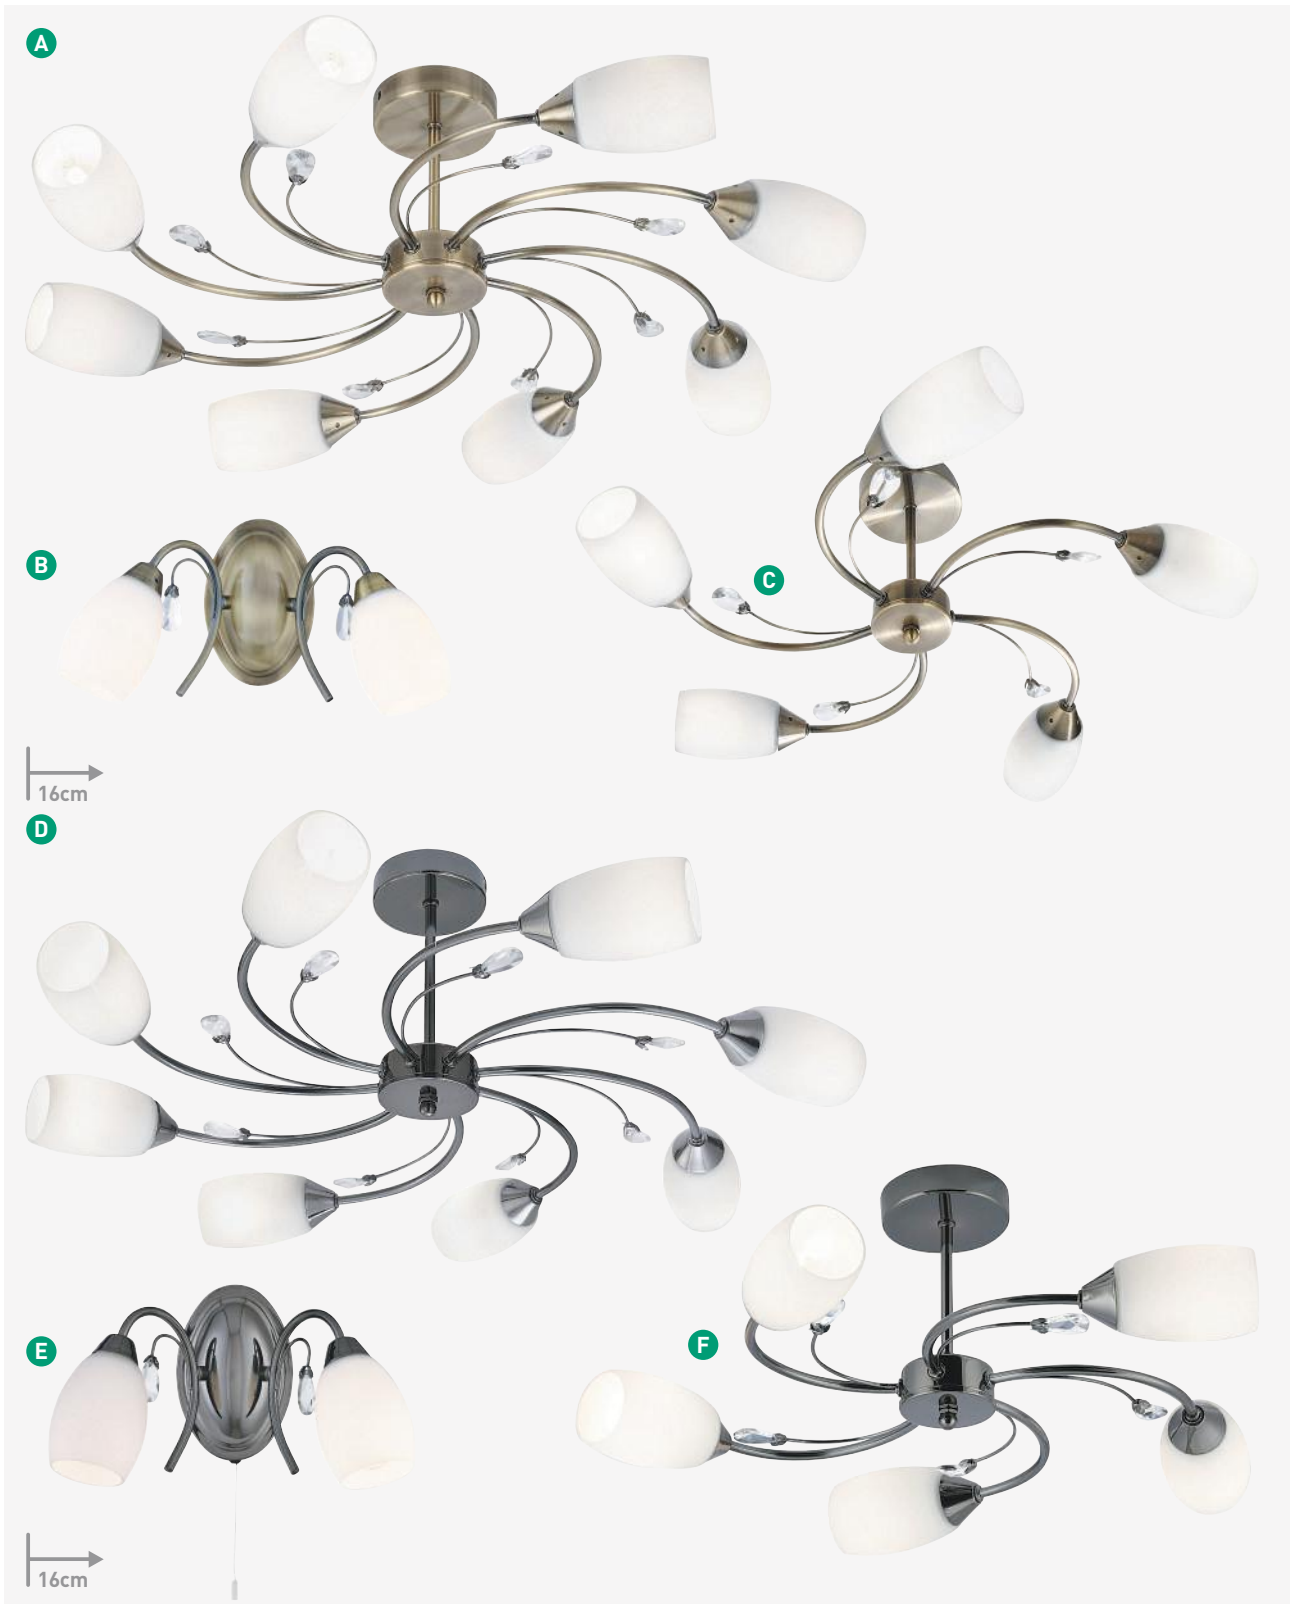

A 4358-8AB
Antique Brass
Opal Glass

8x40w E14

B 5352-2AB
Antique Brass
Opal Glass

2x40w E14

C 4355-5AB
Antique Brass
Opal Glass

5x40w E14

D 4358-8BC
Black Chrome
Opal Glass

8x40w E14

E 5352-2BC
Black Chrome
Opal Glass

2x40w E14

F 4355-5BC
Black Chrome
Opal Glass

5x40w E14

G 4358-8SS
Satin Silver
Opal Glass

8x40w E14