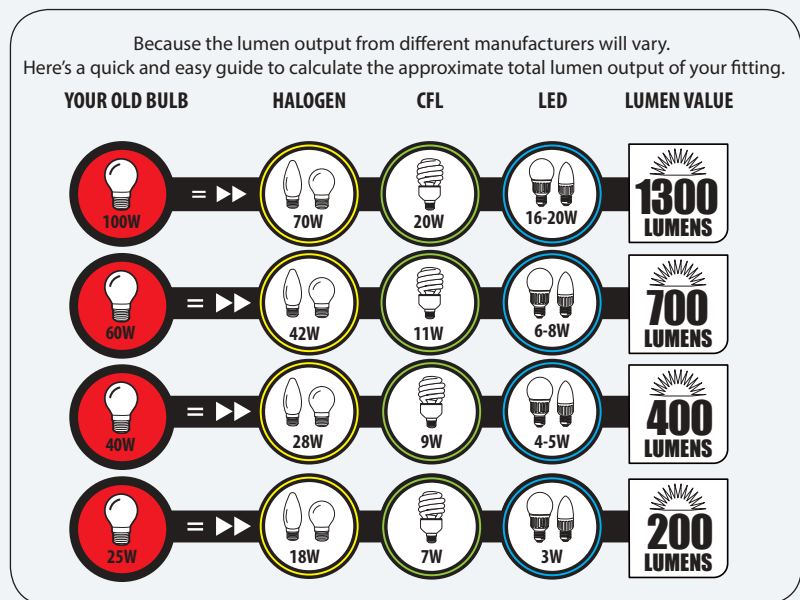

Goodbye Watts, Hello Lumens.

There seems to be some confusion these days about how to tell how bright a light bulb really is. It was easy enough when we all used incandescent lights. You could choose from a 40, 60, 75 or 100 watt bulb, and we all have a rough idea of how bright that will be. With the introduction of CFL and LED technology this now has all got a little confusing.

So... just look at the lumens

A Lumen is standard unit of light as it is perceived by the human eye. Essentially, it will tell you how bright something is, unlike a watt, which is actually a measurement of energy consumption or output. The lighting industry has standardized the way that it measures the total emission of light from a product and now include it on most packaging. Below is our easy to follow traffic light system on how to select your energy saving bulb option.

Bulb efficiency

Types on bulb	Bulb Efficiency (Lm/W)
Standard Incandescent	Approx 15Lm
Halogen Lamp	Approx 25Lm
Compact Fluorescent (CLF)	Approx 50Lm
LED	Approx 80Lm