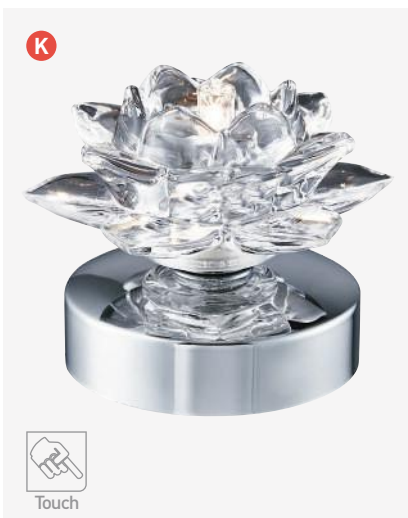

15
10

H 9791CC

H EU9791CC

Chrome/Opal Glass

1x33w G9

11
8

J 9691CC

J EU9691CC

Chrome/Opal Glass

1x33w G9

10

K 6294CC

K EU6294CC

Chrome/Glass

1x33w G9

10
7

L 4471CC

L EU4471CC

Chrome/Glass

M 3893CC

M EU3893CC

Chrome/Clear/
Frosted Glass

1x33w G9