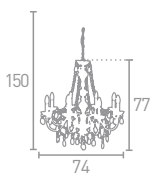

MARIE THERESE

A 8888-8GY
Charcoal Grey/Acrylic