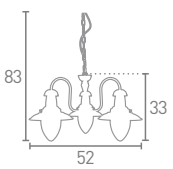

E 5333-3BK
Black
Seeded Glass