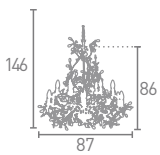

E 24912-12SI
Antique Silver
Glass
12x60w E14