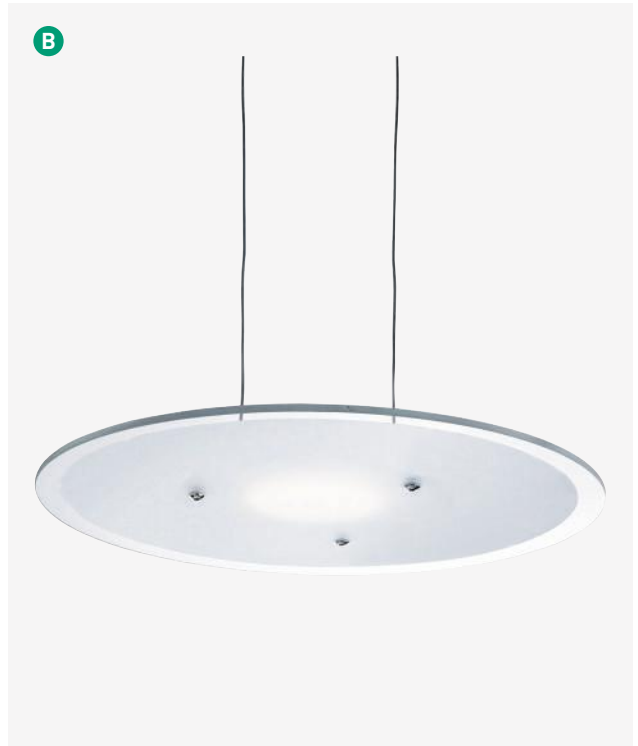

LED BAR LIGHTS

A 5104-4CC
Chrome/Frosted
Clear Glass
YOYO Bar

1080
LUMENS
12w

B 3725-40SS
Satin Silver/
Frosted/
Clear Glass Diffuser

1800
LUMENS
18w

C 1165-5CC
Chrome/Frosted
Clear Glass
YOYO Bar

2250
LUMENS
25w

Items: A,B,C