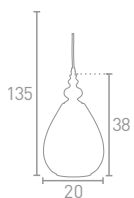

INDIANA

A 2019AM
Antique Brass
Amber Glass