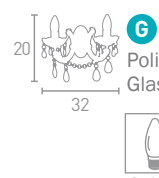

G 699-2
Polished Brass
Glass Crystal
2x60w E14

*All items have adjustable heights.