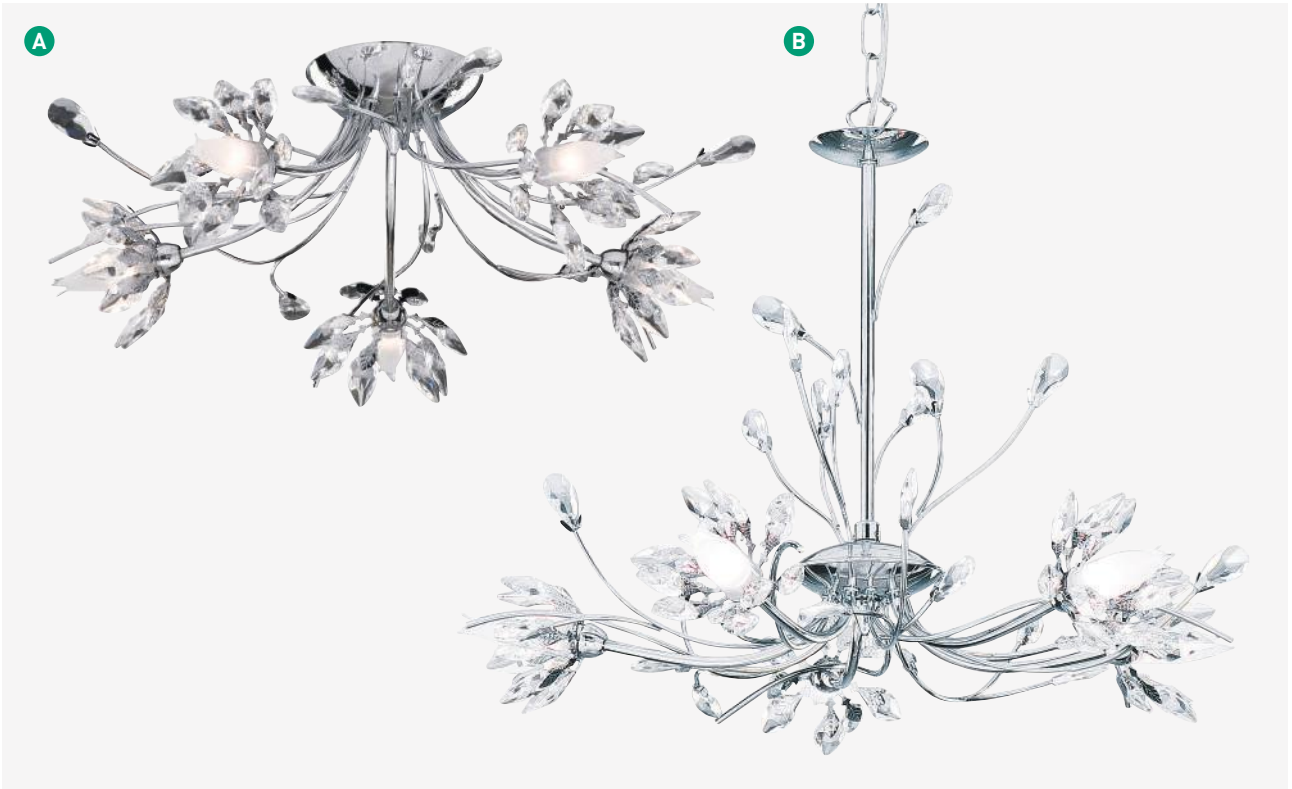

# HIBISCUS

**A 2885-5CC**  
 Chrome  
 Crystal and  
 Acid Glass  
 19  
 52  
  
 5x33w G9

**B 1885-5CC**  
 Chrome  
 Crystal and  
 Acid Glass  
 95  
 40  
 52  
  
 5x33w G9

**C 2885-5AB**  
 Antique Brass  
 Crystal and  
 Acid Glass  
 19  
 52  
  
 5x33w G9