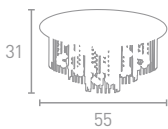

BEATRIX

A

Three Stage Remote
1. White
2. Blue
3. White & Blue

B

TRINITY

C

D