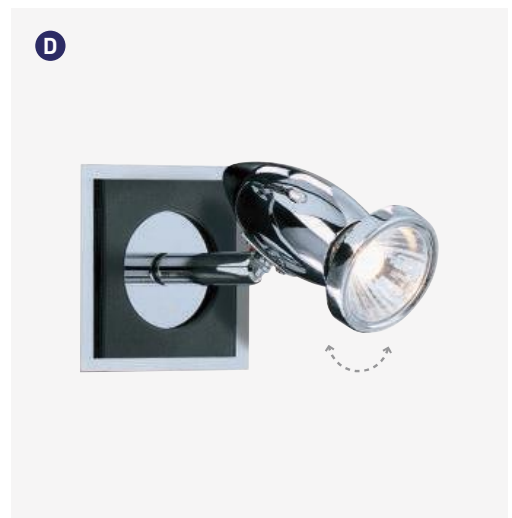

COMET

C 7494
Matt Black/
Chrome

D 7491
Matt Black/
Chrome

Switched