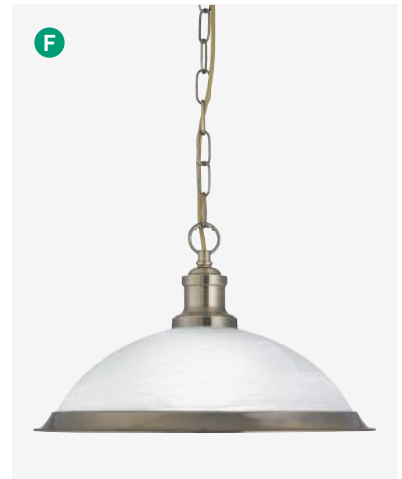

BISTRO

E 2683-3AB
Antique Brass
Acid Glass

F 1591AB
Antique Brass
Acid Glass