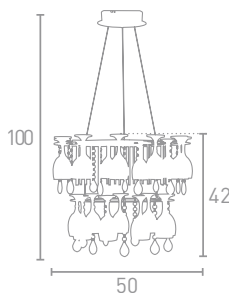

Replacement Glass Items A,B,C : G02456-6

**D 41510-10CC**  
Chrome/Crystal  
Glass

10x14w

G4

**E 51521CC**  
Chrome/Crystal  
Glass

12w

LED

960