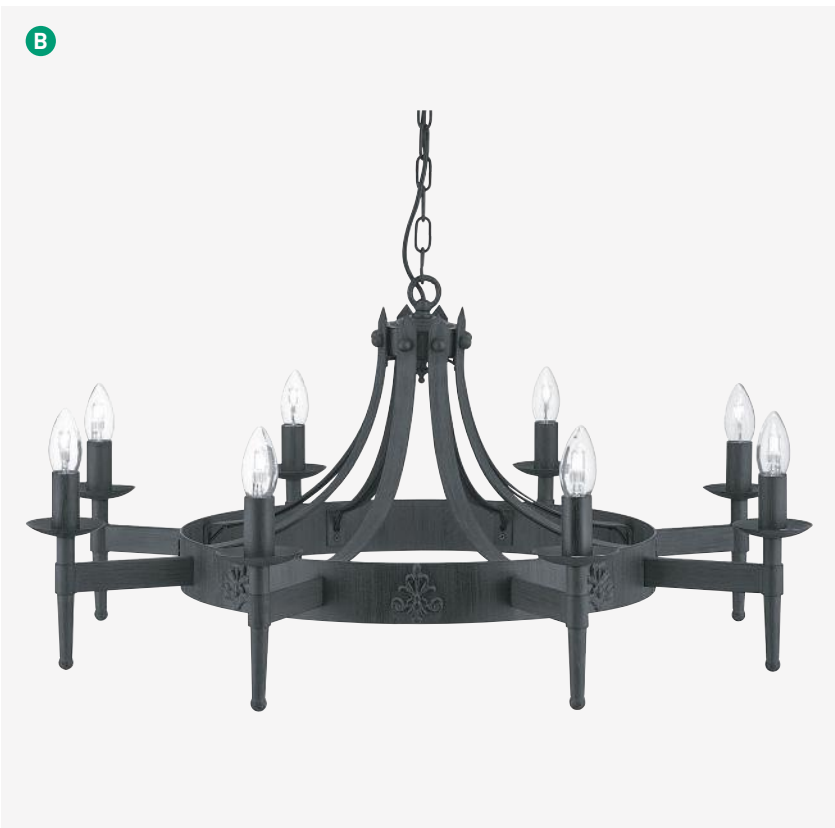

CARTWHEEL

A 24212-12BK
Black Wrought Iron

12x40w E14

B 2428-8BK
Black Wrought Iron

8x40w E14

C 2425-5BK
Black Wrought Iron

5x40w E14

2x40w E14

5x60w E27