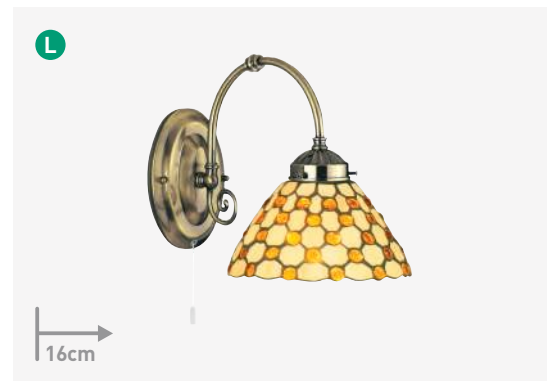

E 1285
E EU1285
Antique Brass
Tiffany Glass

173

1x60w E27

F 3143-3CL
Antique Brass
Tiffany Glass

J 3143-3BR
Antique Brass
Tiffany Glass

85

29

59

3x60w E27

G 1468CL*
Antique Brass
Tiffany Glass

K 1468BR*
Antique Brass
Tiffany Glass

15

36

1x60w E27 Easy Fit

H 3141-1CL
Antique Brass
Tiffany Glass

L 3141-1BR
Antique Brass
Tiffany Glass

23

36

1x60w E27

Replacement Glass: Items F,H : G03141-1CL / Items J,L : G03141-1BR

*Suspension 7815AB (E27) can be purchased for Items G,K