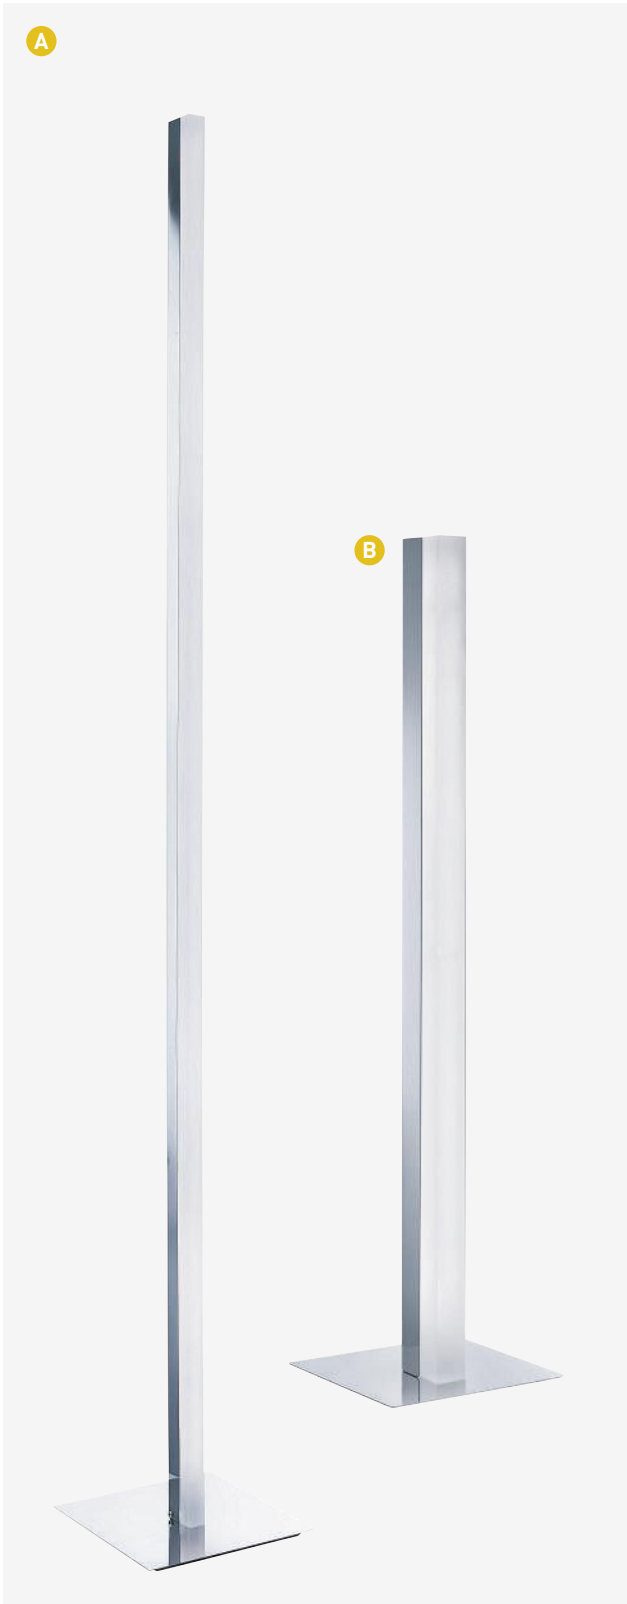

SOLEXA

145

A 6993CC

A EU6993CC

Chrome/Frosted Acrylic

16.8w 1344 LUMENS

50

B 5882CC

B EU5882CC

Chrome/Frosted Acrylic

5.4w 480 LUMENS