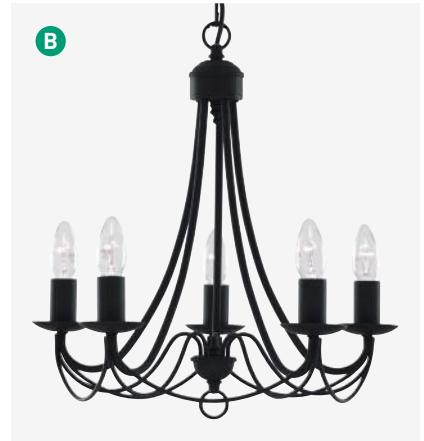

MAYPOLE

A 6348-8BK
Matt Black

B 6345-5BK
Matt Black