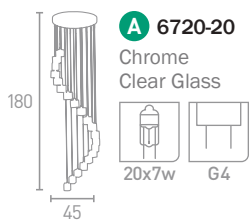

SCULPTURED ICE