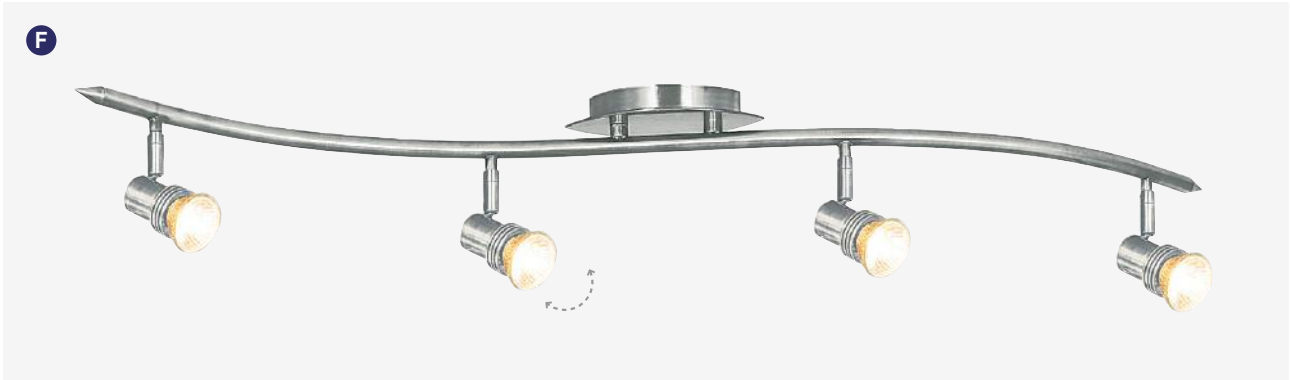

E P6334SS
Satin Silver
Pack of 6

4x50w GU10

F P4333SS
Satin Silver
Pack of 6

G P4333AB
Antique Brass
Pack of 6

4x50w GU10

H P633SS
Satin Silver
Pack of 6

J P633AB
Antique Brass
Pack of 6

3x50w GU10

K P6331SS
Satin Silver
Pack of 6

L P6331AB
Antique Brass
Pack of 6

1x50w GU10 Switched