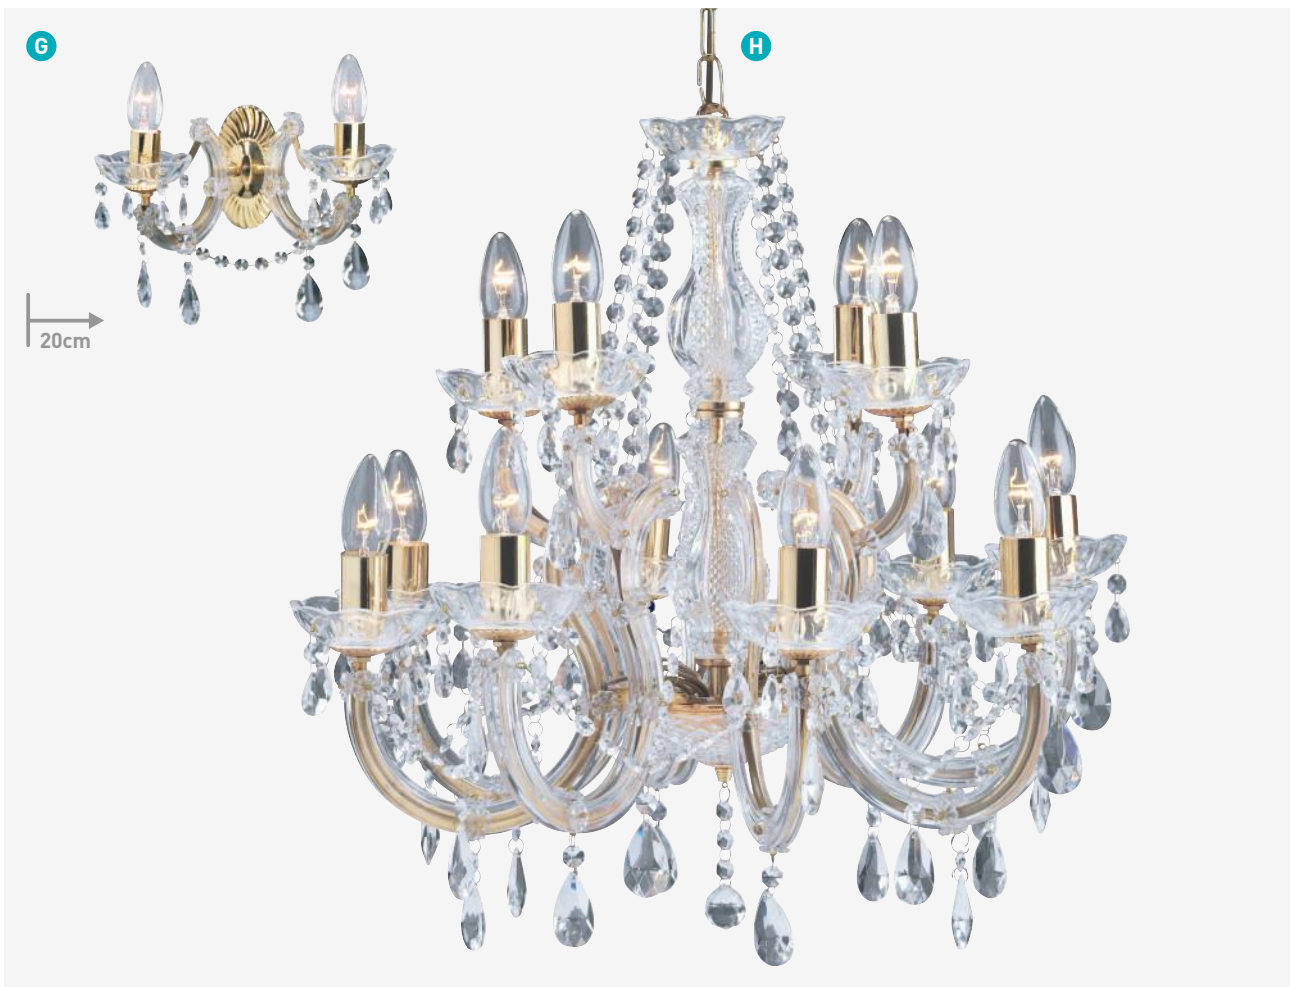

E 699-8
Polished Brass
Glass Crystal
8x60w E14

F 699-5
Polished Brass
Glass Crystal
5x60w E14

H 699-12
Polished Brass
Glass Crystal
12x60w E14

G 699-2
Polished Brass
Glass Crystal
2x60w E14

*All items have adjustable heights.