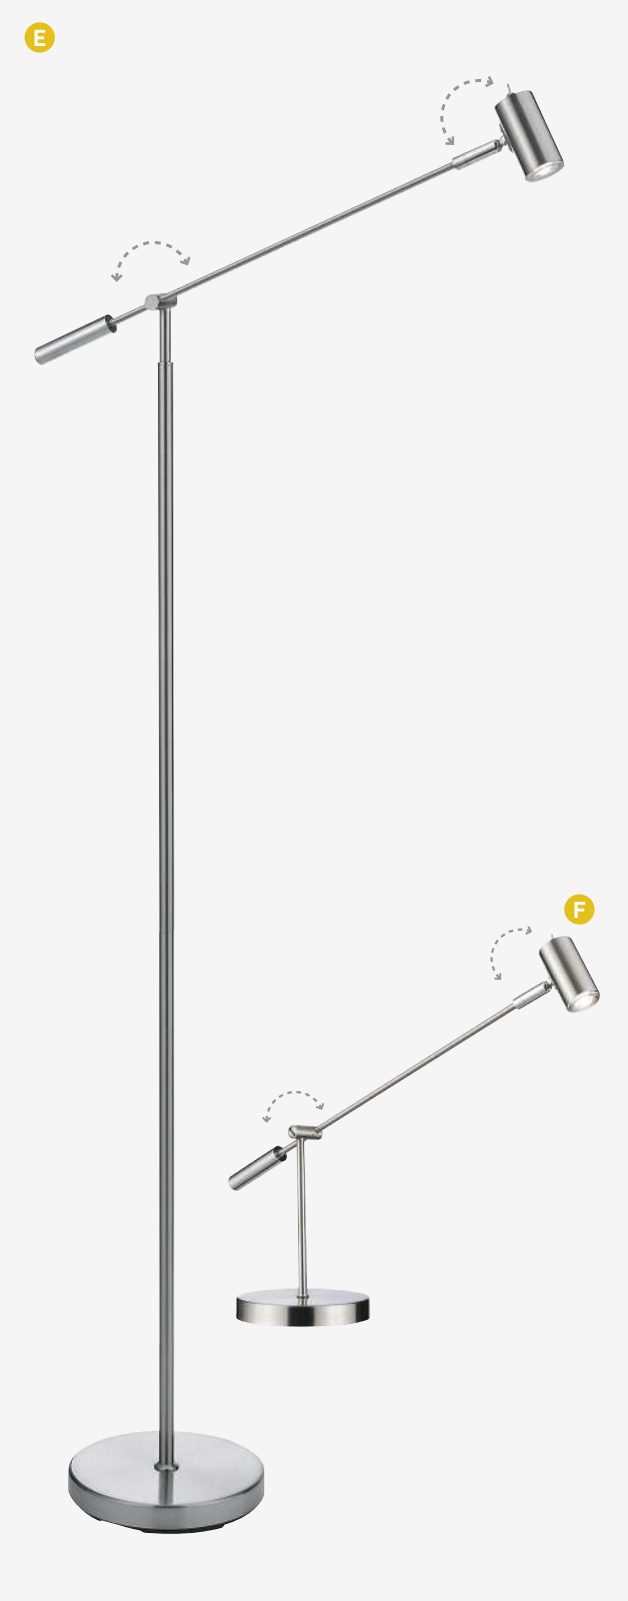

ADJUSTABLE LED

E 5621SS
E EU5621SS
Satin Silver/
Polycarbonate Lens

4w LUMENS

F 4621SS
F EU4621SS
Satin Silver/
Polycarbonate Lens

4w LUMENS