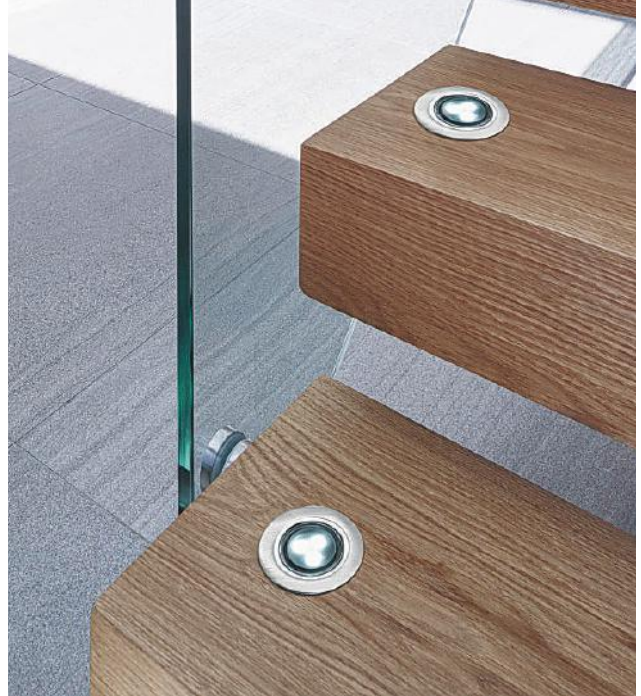

0.54w

22 LUMENS

**D** 9907WH  
White/Stainless Steel/Translucent Diffuser

0.54w

14 LUMENS

**E 9909WH**  
Stainless Steel/  
Glass Walkover

0.96w

38 LUMENS