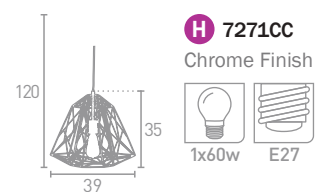

TAPERED CAGE

GEOMETRIC CAGE