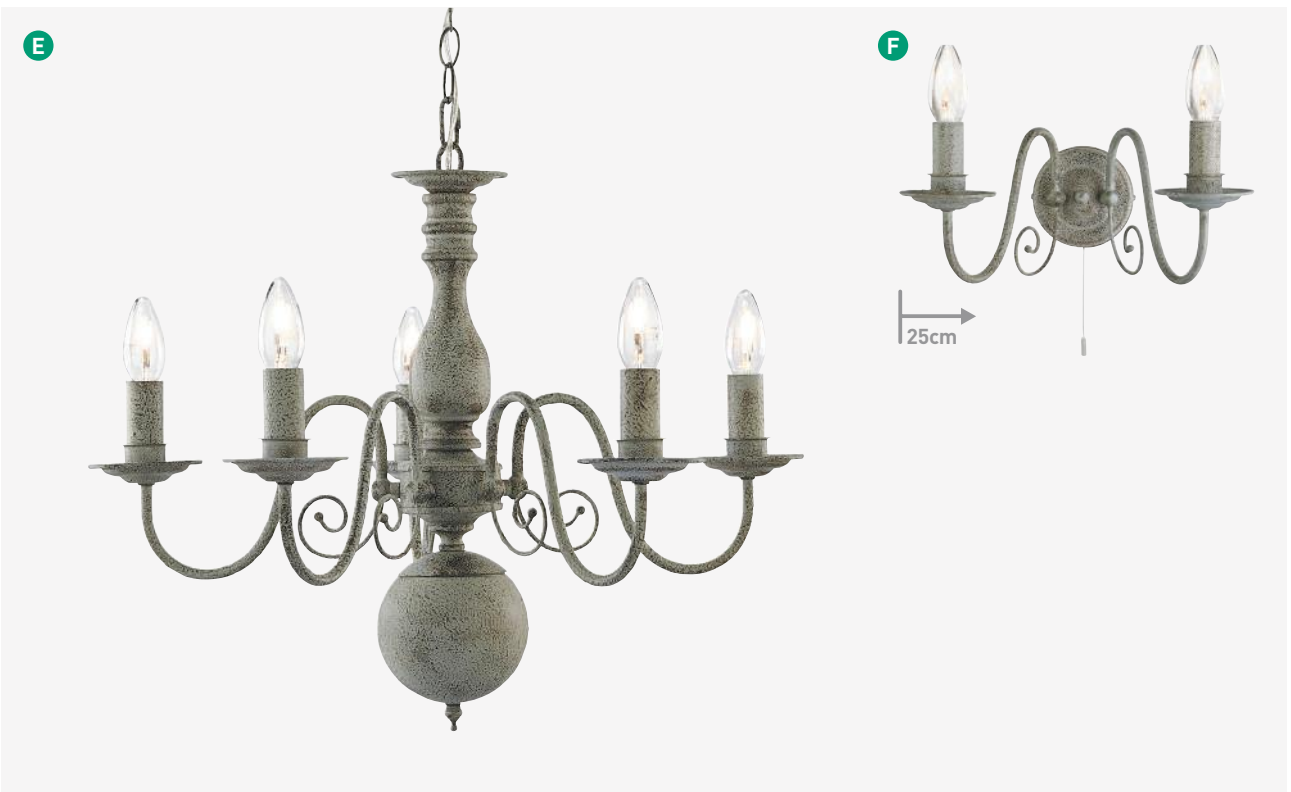

# VERONA

**A 1245-5CR**  
Cream Gold/Glass

5x60w E14

**B 1243-3CR**  
Cream Gold/Glass

3x60w E14

**C 1241-1CR**  
Cream Gold/Glass

1x60w E14

**D 2268-8GY**  
Textured Grey Steel