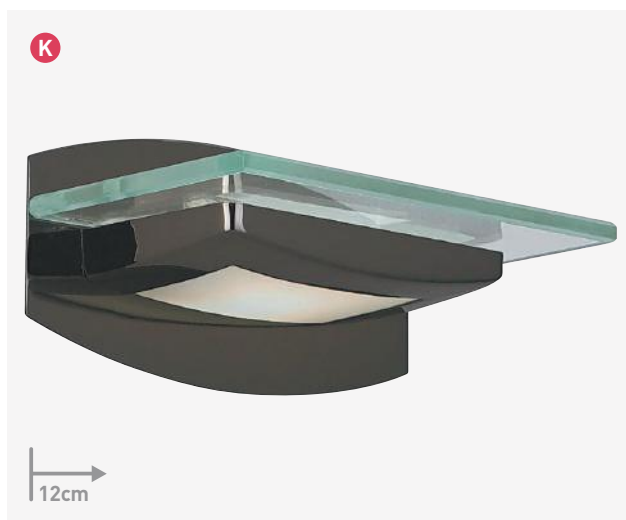

G 1087
Chrome/
Frosted Glass

25
22

1x60w E27

Switched

H 1087-1
Chrome/
Frosted Glass

25
22

78mm
1x80w R7S

Switched

J 2316CC
Chrome/
Glass

8
17

1x33w G9

K 2730BC
Black Chrome/
Glass

8
18

1x33w G9