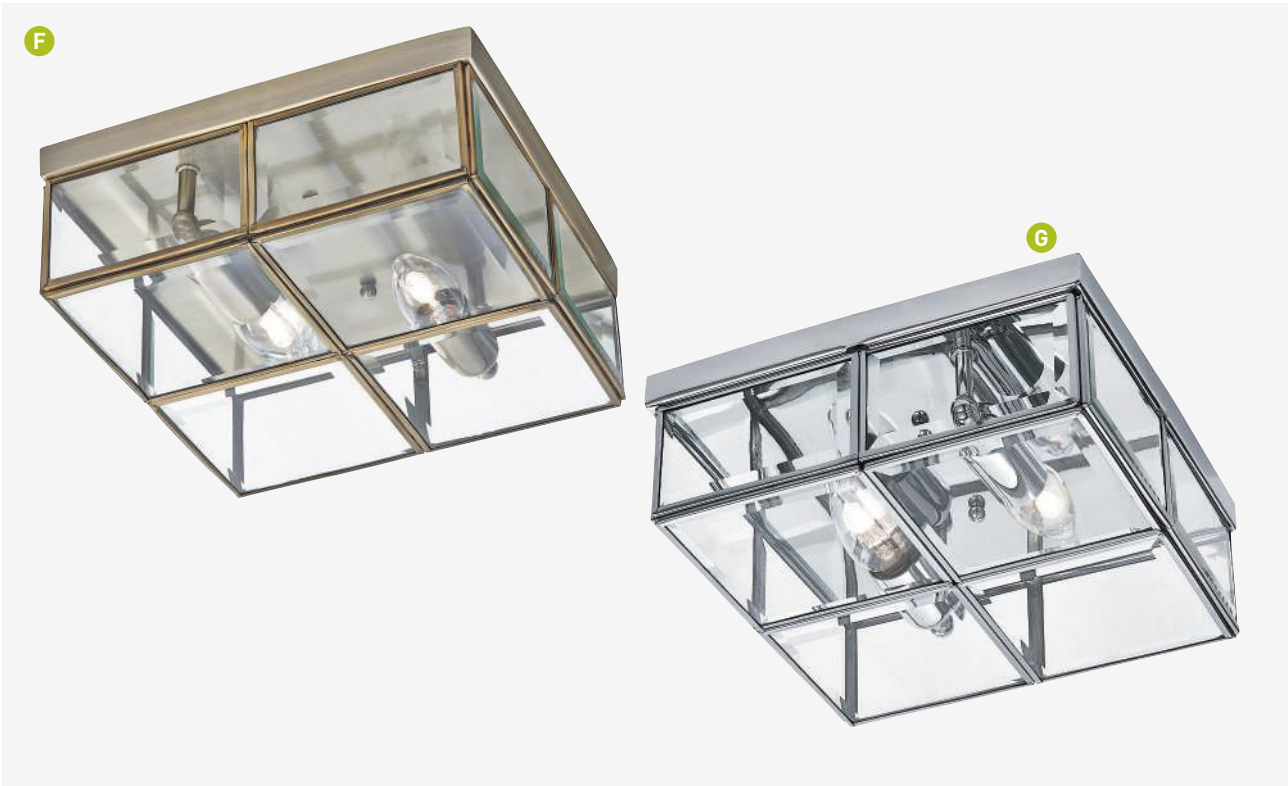

# FLUSH

**A 6580AB**  
Antique Brass  
Glass  
3x40w E14

**B 4772AB**  
Antique Brass  
Clear Ribbed  
Glass  
2x60w E27

**C 5772-2AB**  
Antique Brass  
Alabaster Glass  
2x60w E27

**D 6436**  
Antique Brass  
Glass  
2x60w E14