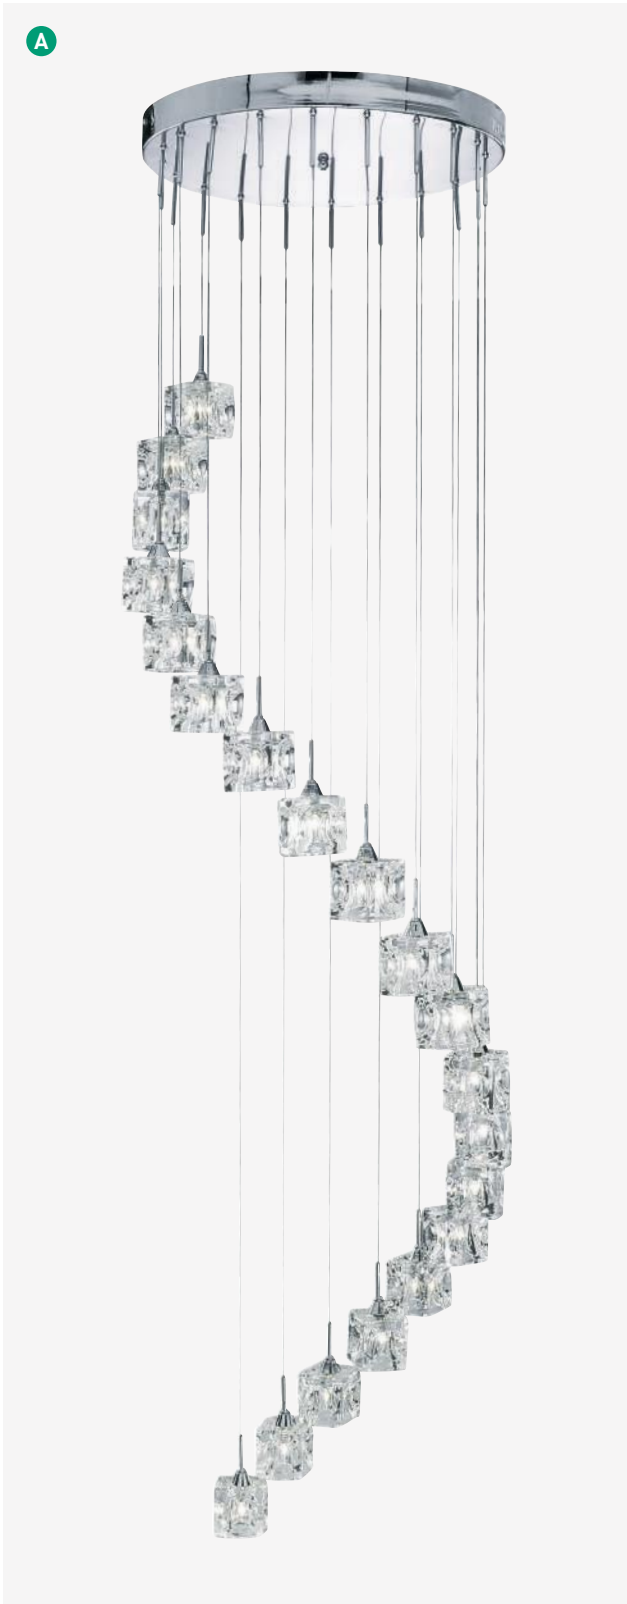

SCULPTURED ICE