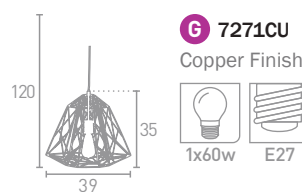

TAPERED CAGE

GEOMETRIC CAGE