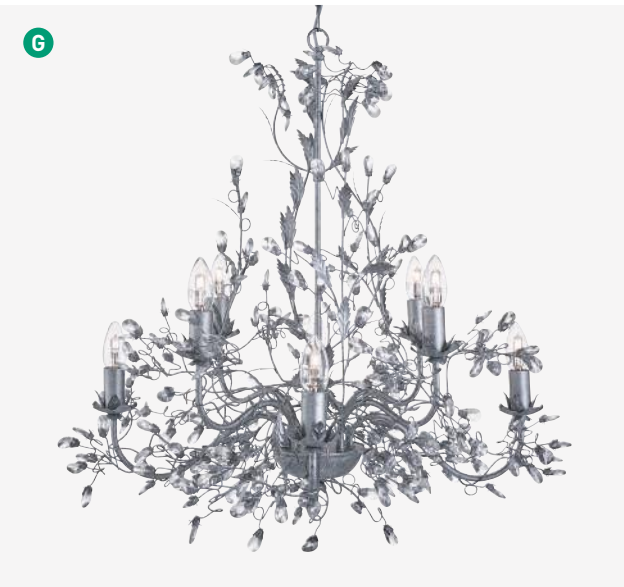

E 24912-12SI
Antique Silver
Glass
12x60w E14

F 2492-2SI
Antique Silver
Glass
2x60w E14