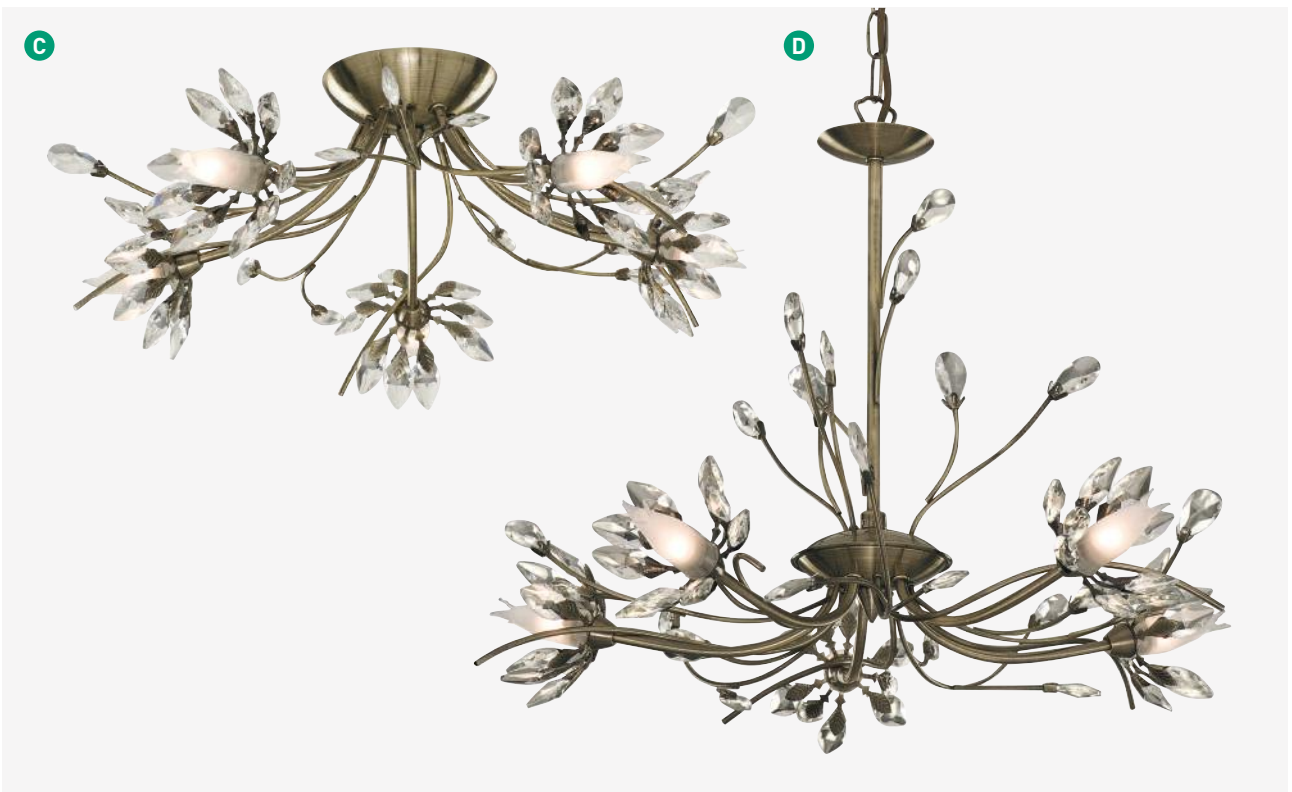

# HIBISCUS

**A 2885-5CC**  
 Chrome  
 Crystal and  
 Acid Glass  
 19  
 52  
  
 5x33w G9

**B 1885-5CC**  
 Chrome  
 Crystal and  
 Acid Glass  
 95  
 40  
 52  
  
 5x33w G9

**C 2885-5AB**  
 Antique Brass  
 Crystal and  
 Acid Glass  
 19  
 52  
  
 5x33w G9