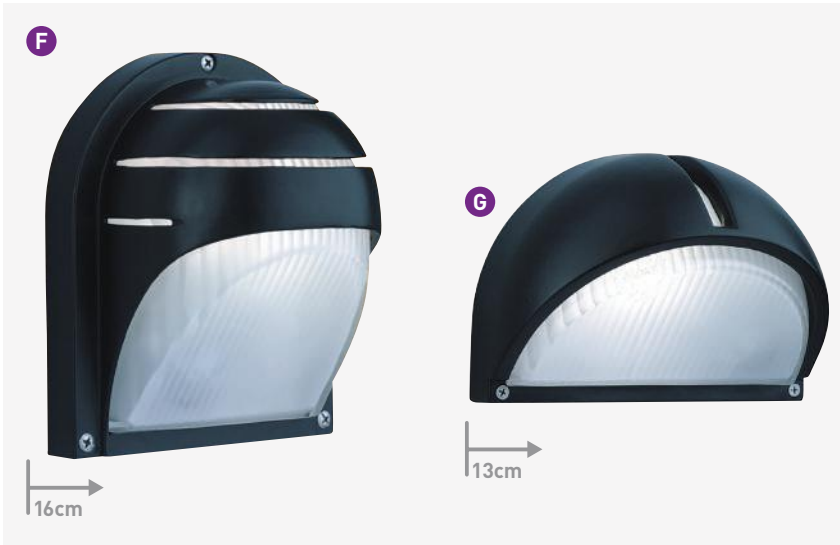

B 5600-2SS
Cast Aluminium Stainless
Steel/ Frosted Glass

1x60w E27

E 2942WH
Cast Aluminium White/
Acid Glass

2x35w GU10

1x60w E27

G 130
Black/Frosted
Glass Cast
Aluminium

16
22

1x13w PL

Energy Saving

H 3152WH
White/Polycarbonate
Cast Aluminium

28
18

J 3152BK
Black/Polycarbonate
Cast Aluminium

1x60w E27

K 280BK
Black/Glass
Cast Aluminium

36
17

L 280WH
White/Glass
Cast Aluminium

1x60w E27

M 5544BK
Black/Acid Glass
Cast Aluminium

21
31

N 5544WH
White/Acid Glass
Cast Aluminium

1x60w E27

Replacement Glass Items G : G0130, H,J : G03152, K,L : G0280, M,N : G05544