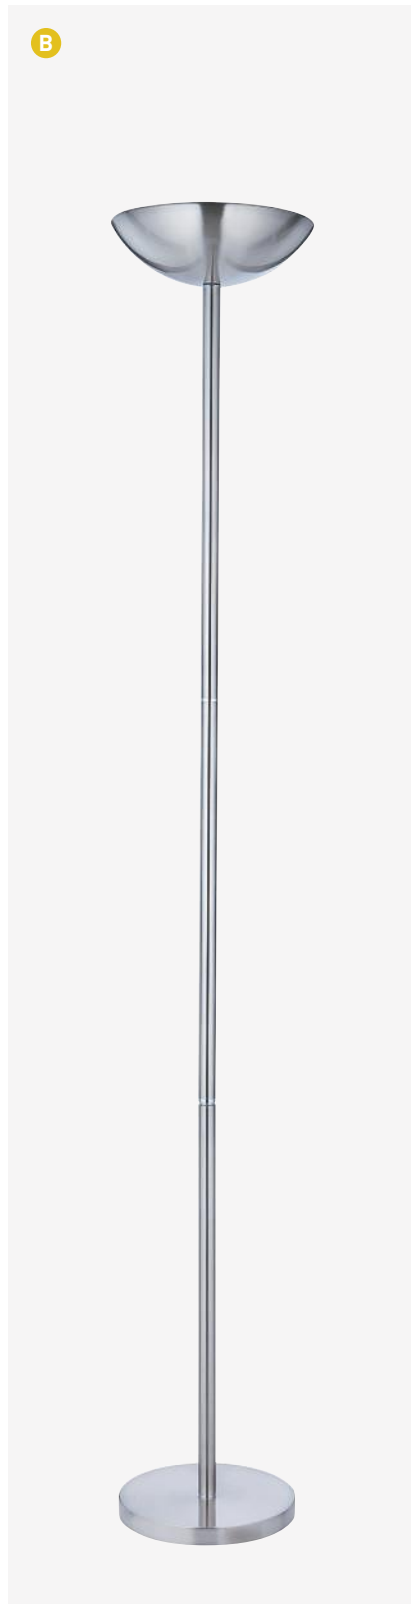

UPLIGHTERS

184

A 1230AB	B 1230SS	C 1230BC
A EU1230AB	B EU1230SS	C EU1230BC
Antique Brass	Satin Silver	Black Chrome

1x230w
R7S
Dimmable