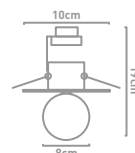

1x33w G9

1x50w G5.3

1x33w G9

1x33w G9

1x33w G9