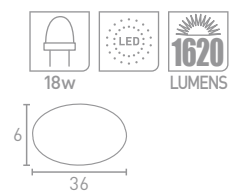

D 5423-36
Chrome/Glass