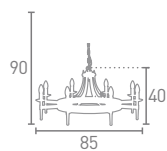

CARTWHEEL

12x40w E14

8x40w E14

5x40w E14

2x40w E14

5x60w E27