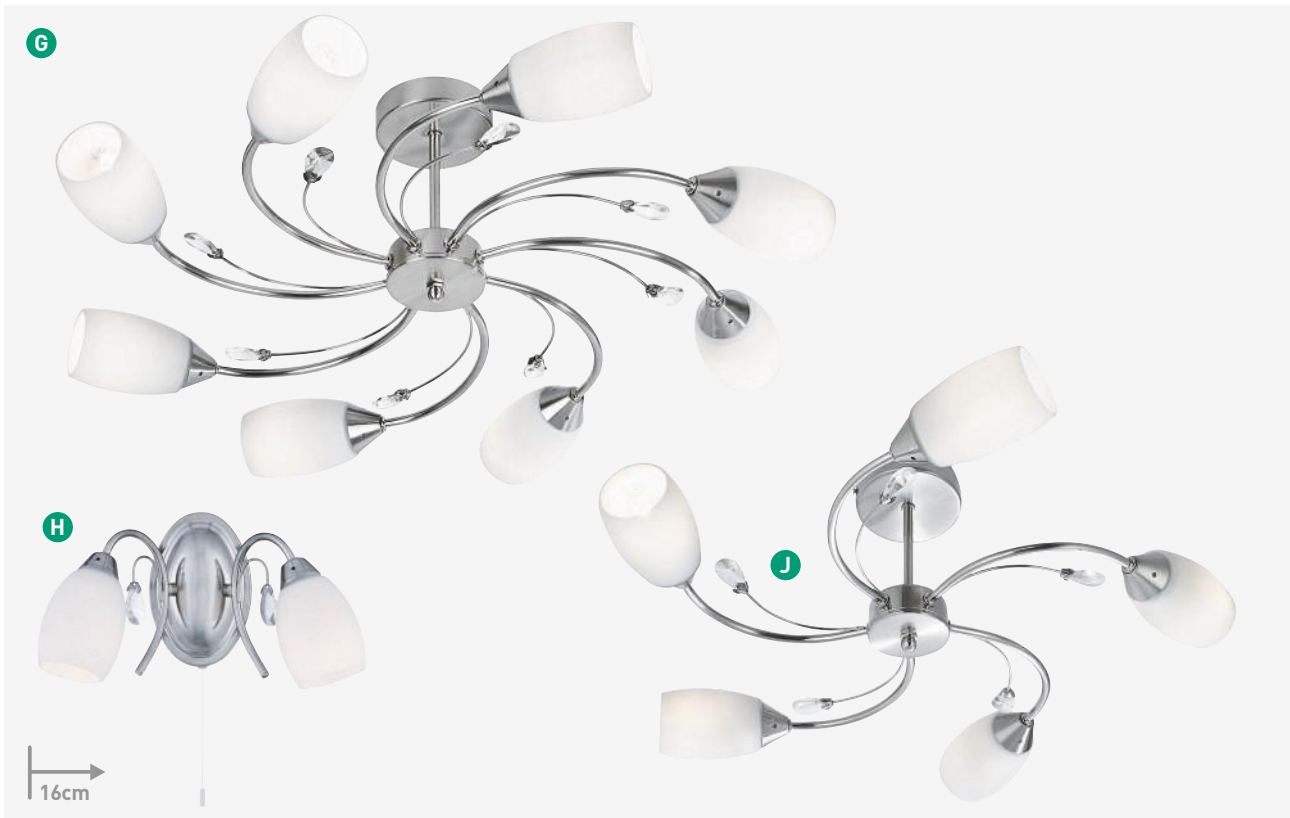

5x40w E14

**G** 4358-8SS  
Satin Silver  
Opal Glass

8x40w E14

OPERA

**H** 5352-2SS  
Satin Silver  
Opal Glass

2x40w E14

**J** 4355-5SS  
Satin Silver  
Opal Glass

5x40w E14