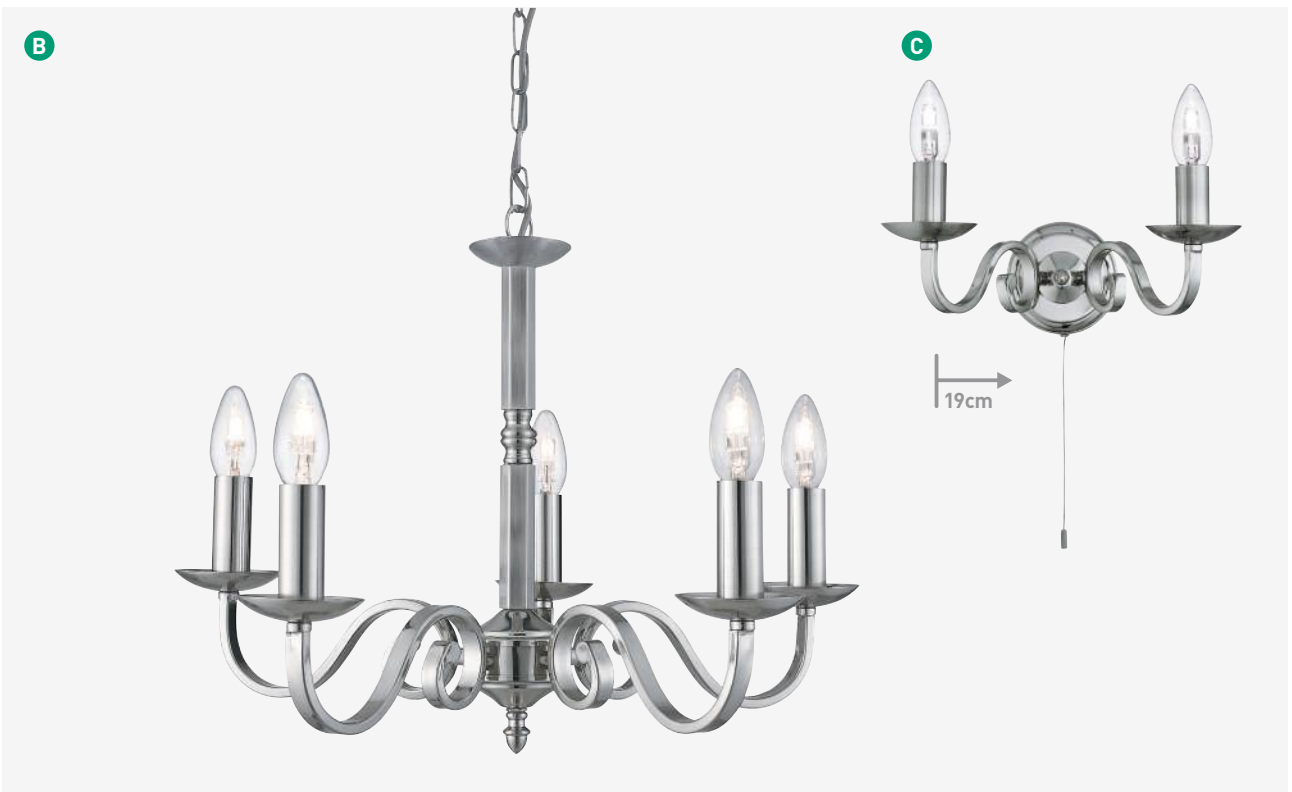

RICHMOND

A 1508-8SS
Satin Silver

B 1505-5SS
Satin Silver

C 1502-2SS
Satin Silver