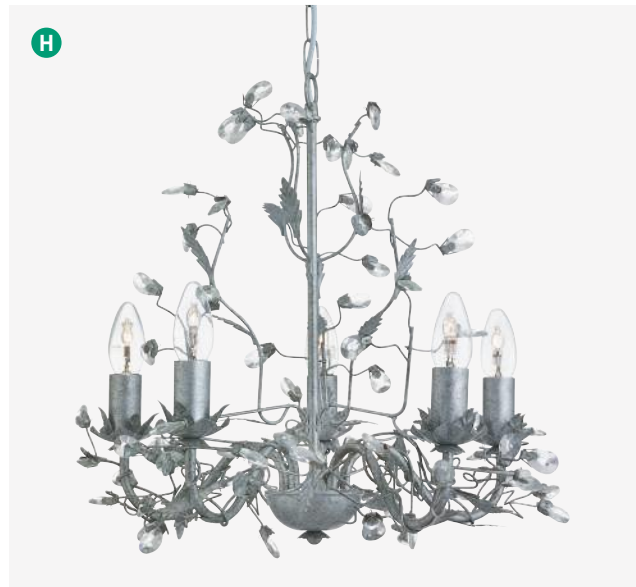

G 2498-8SI
Antique Silver
Glass
8x60w E14

H 2495-5SI
Antique Silver
Glass
5x60w E14