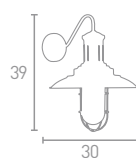

F 5401SS
Satin Silver/Seeded Glass