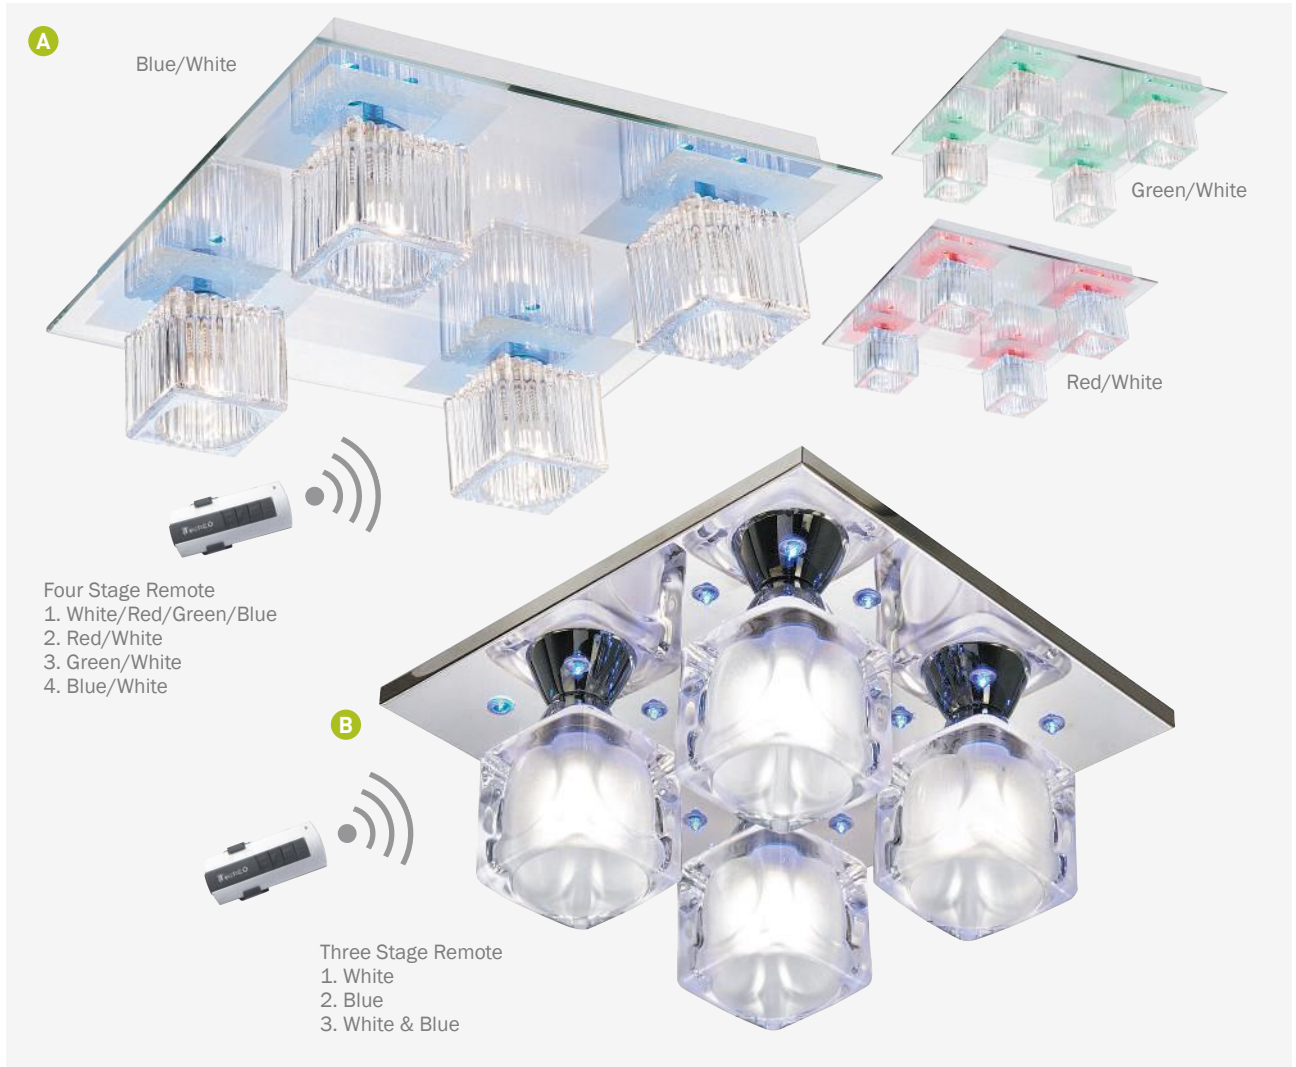

COOL ICE

A 1934-4CC
Chrome/Ribbed Glass