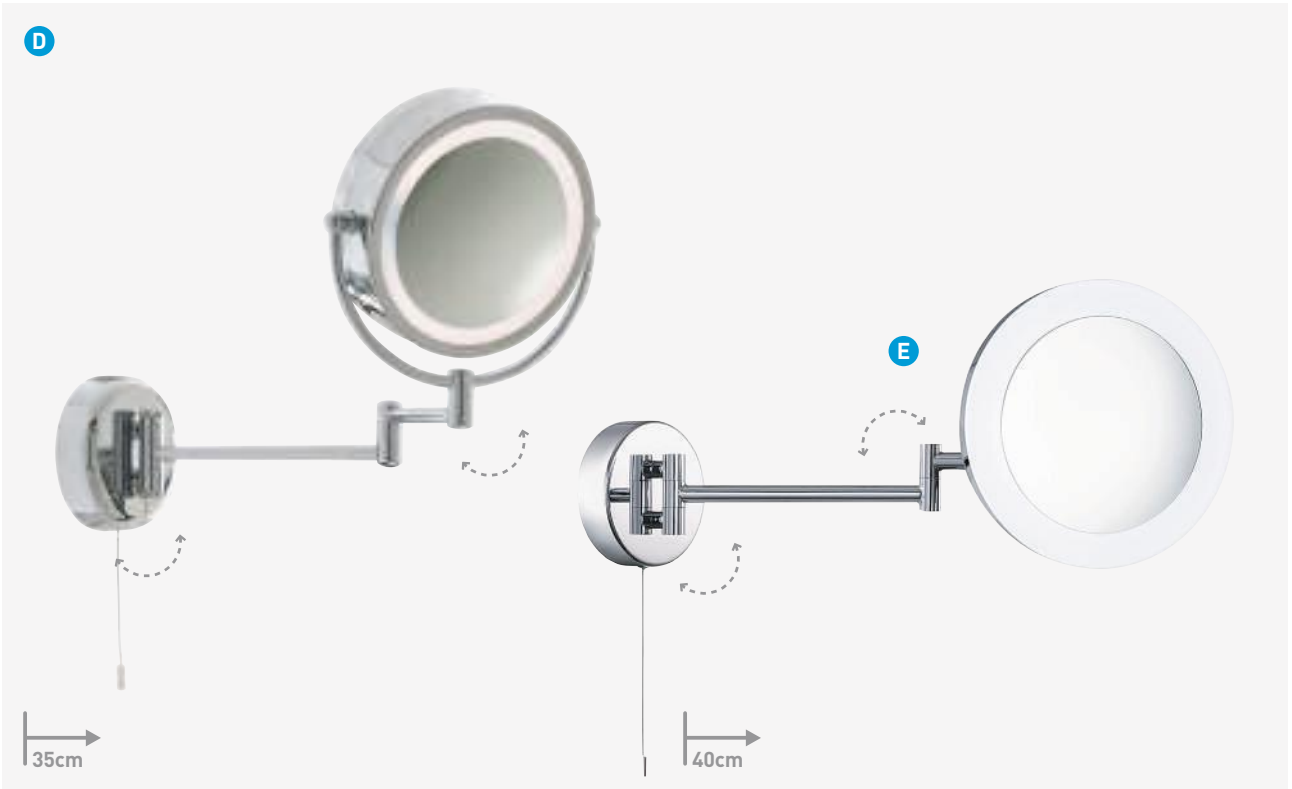

D 11824
Chrome/Mirror Glass
Swing Arm
Magnifying Mirror

34
19

1x25w E14

E 1456CC
Chrome/Mirror Glass
Swing Arm
Magnifying Mirror

20
20

3w
295 LUMENS
COOL WHITE
LED TECHNOLOGY

F 6560
Mirror/Glass
Shaver Socket

60
65

2x15w T8
Switched

G 7450
Mirror/Glass
Shaver Socket

70
50

2x18w T8
Switched