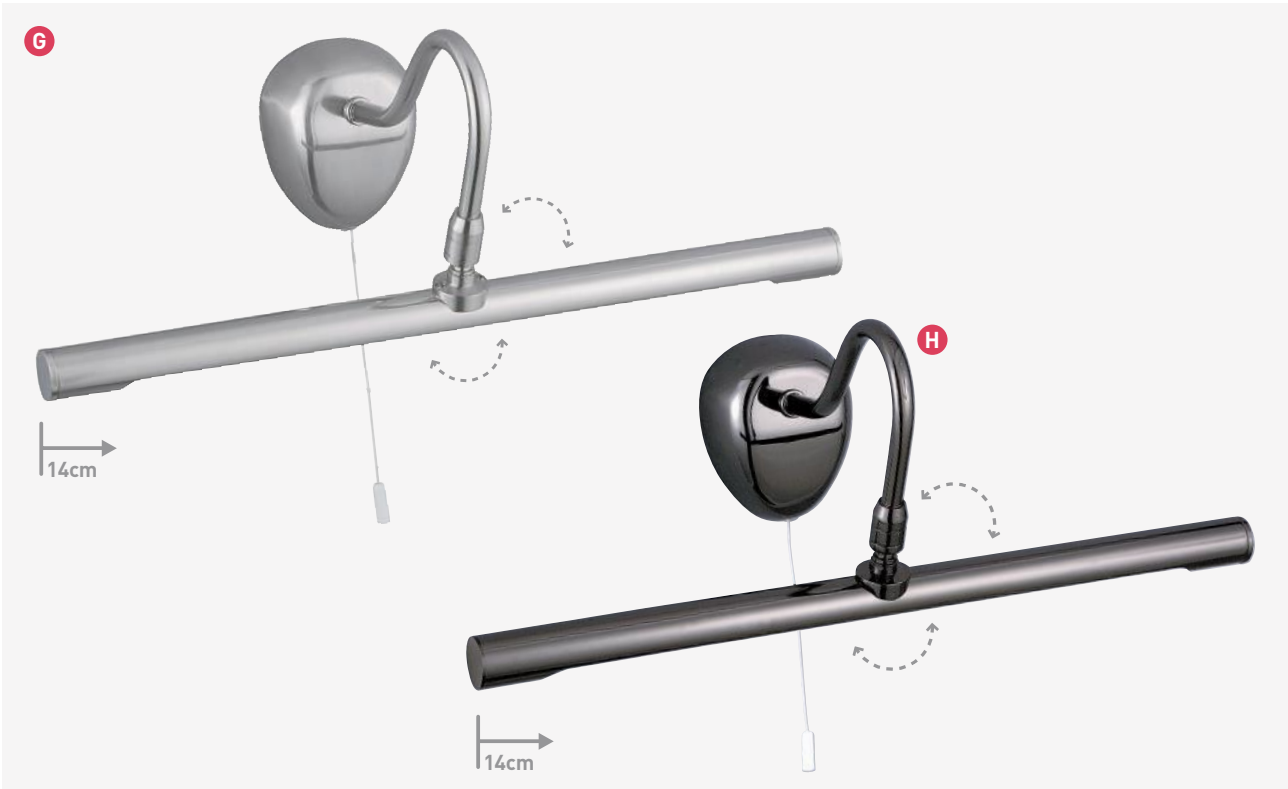

G 5118SS
Satin Silver

J 5586AB
Antique Brass

L 5586CC
Chrome