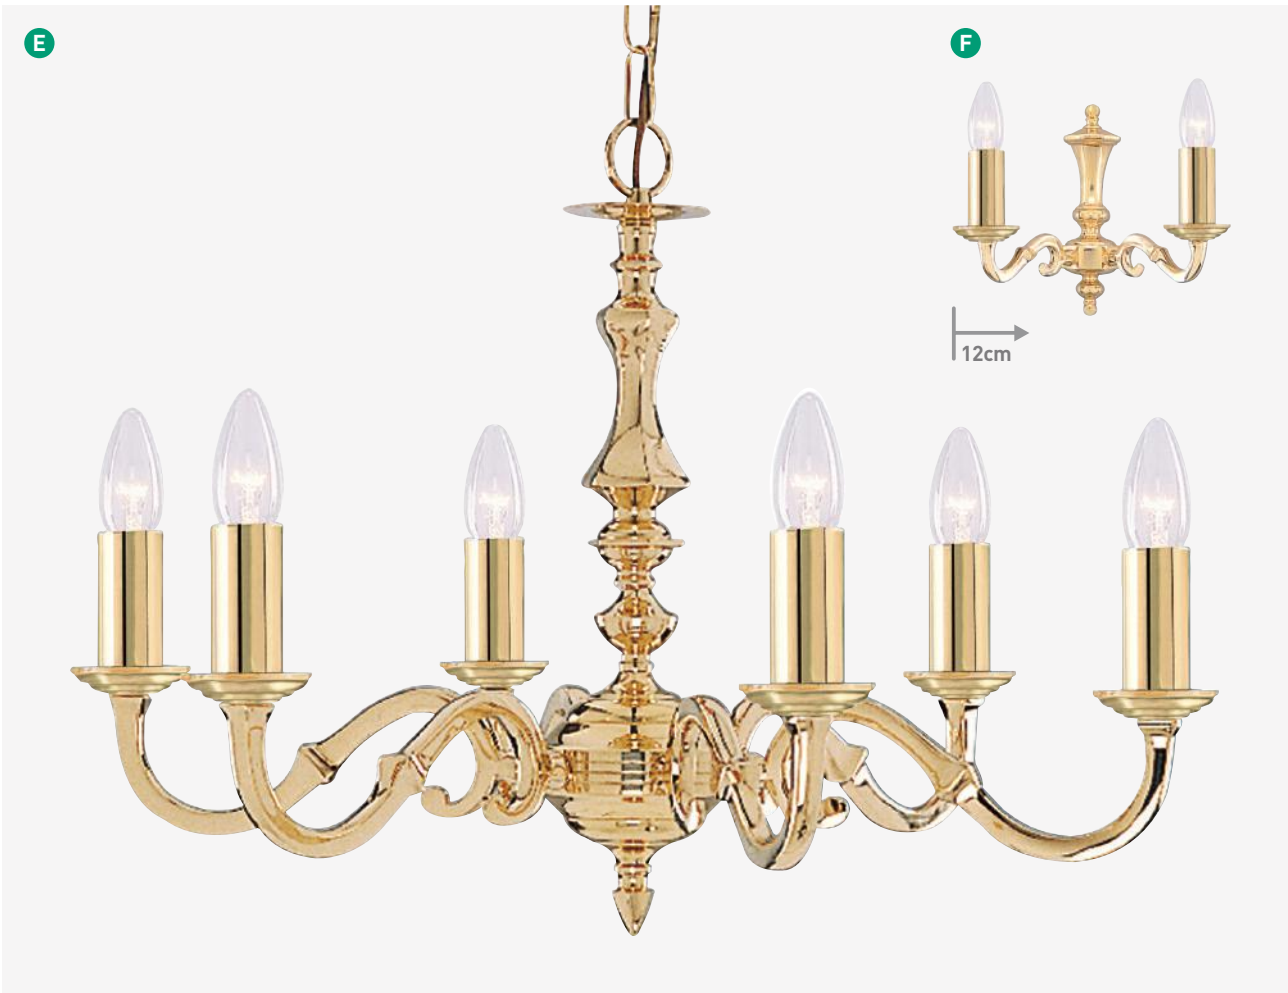

E 2176-6NG
Solid Brass
Polished

F 2172-2NG
Solid Brass
Polished

G 2173-3NG
Solid Brass
Polished

H 2175-5NG
Solid Brass
Polished