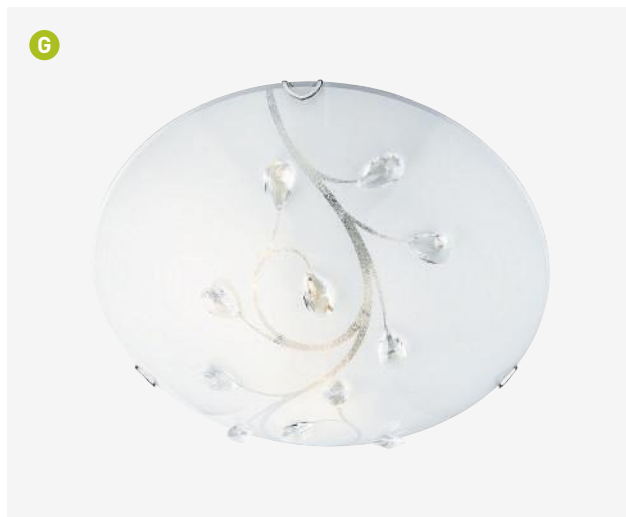

Wall Light

F 2140-40
Chrome/Crystal Glass

G 2140-30
Chrome/Crystal Glass

H 3165-30
Chrome/Glass

J 2165-40
Chrome/Patterned Glass

K 2165-30
Chrome/Patterned Glass

L 2163-17
Chrome/Patterned Glass