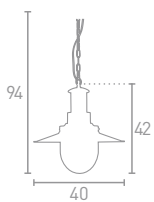

FISHERMAN

A 5301BK

Matt Black/Seeded Glass

B 5301CU

Copper Finish/Seeded Glass

C 5301AB

Antique Brass/Seeded Glass

D 5301SS

Satin Silver/Seeded Glass

1x60w E27