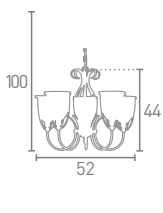

# CAMEROON

**A 975-5**  
Antique Brass  
Marble Glass

5x60w E14

**B 972-2**  
Antique Brass  
Marble Glass

2x60w E14

**C 4581-14AB**  
Antique Brass  
Marble Glass

1x60w E27

**D 6355-5AB**  
Antique Brass  
Clear Seeded  
Glass  
5x60w E14