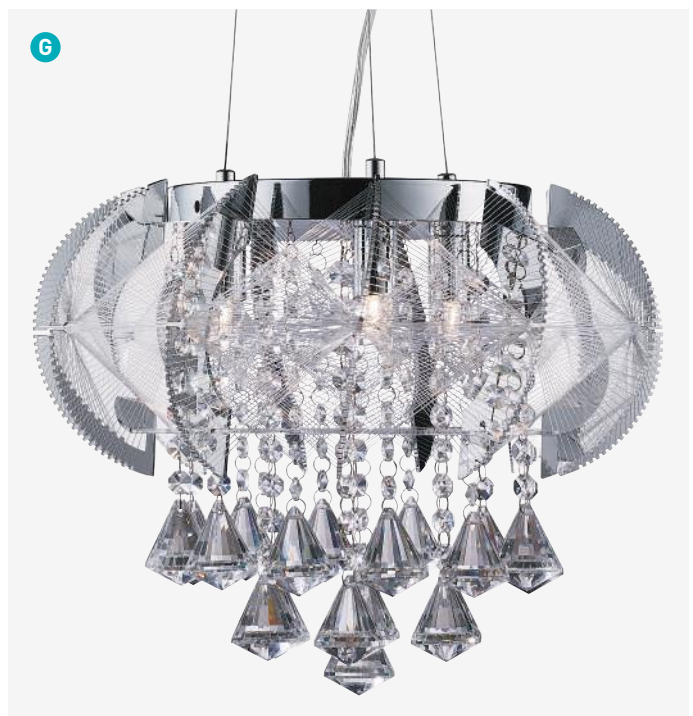

F 8993-3CC
Chrome/Crystal
Glass

G 8995-5CC
Chrome/Crystal
Glass