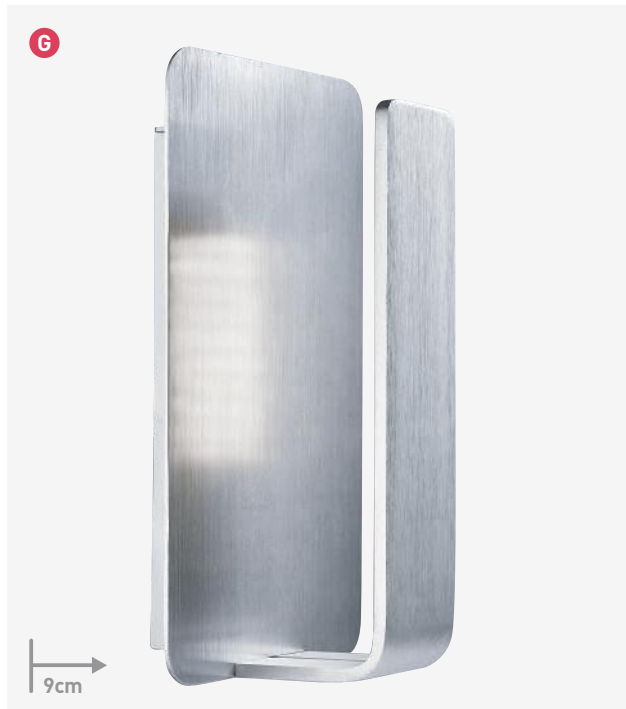

# LED ADJUSTABLE WALL

**A 7262WH**  
White/Chrome

**B 7262BK**  
Black/Chrome

**C 3149WH**  
White/Chrome

**D 3149BK**  
Black/Chrome

**E 1752CC**  
Chrome/  
Polycarbonate  
Lens

10w

600 LUMENS