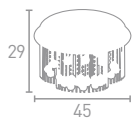

BEATRIX

A

Three Stage Remote
1. White
2. Blue
3. White & Blue

B

TRINITY

C

D

C 3017-7CC
Chrome/Bevelled
Glass Elements