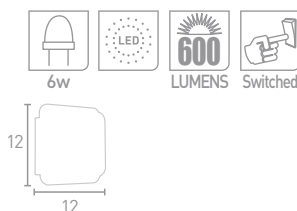

C 7321CC
Chrome/Glass