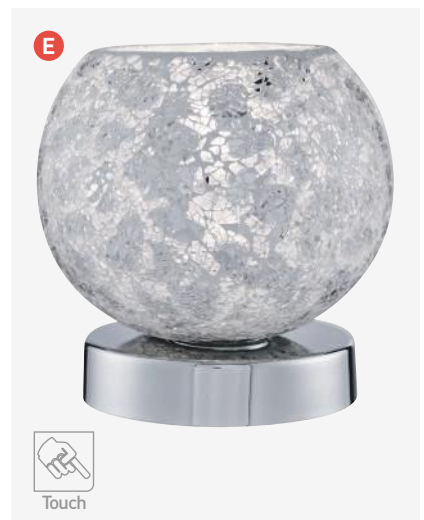

TOUCH LAMPS

A 3923AB
A EU3923AB
Antique Brass
Fabric Shade

C 3922AB
C EU3922AB
Antique Brass
Fabric Shade

C 2169OR
C EU2169OR
Chrome/Orange
Mosaic Glass

E 2169WH
E EU2169WH
Chrome/White
Mosaic Glass

F 1811SM
F EU1811SM
Chrome/Smoked Acrylic
Frosted Glass

B 3923SS
B EU3923SS
Satin Silver
Fabric Shade

D 3922SS
D EU3922SS
Satin Silver
Fabric Shade

D 2169RE
D EU2169RE
Chrome/Red
Mosaic Glass

G 1811CL
G EU1811CL
Chrome/Clear Acrylic
Frosted Glass