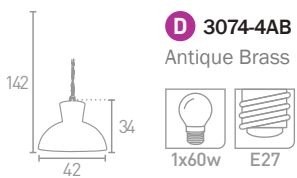

HAMMERED PENDANTS

D 3074-4AB
Antique Brass

E 3074-4SS
Antique Silver