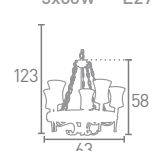

CARTWHEEL

12x40w E14

8x40w E14

5x40w E14

2x40w E14

5x60w E27