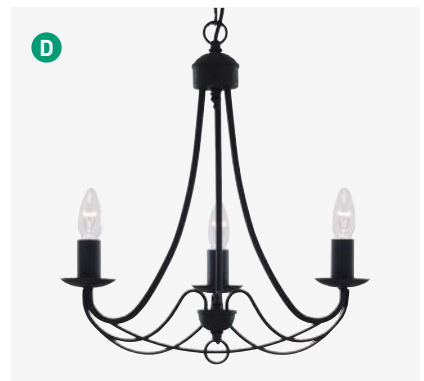

MAYPOLE

A 6348-8BK
Matt Black

B 6345-5BK
Matt Black