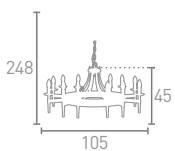

CARTWHEEL

12x40w E14

8x40w E14

5x40w E14

2x40w E14

5x60w E27