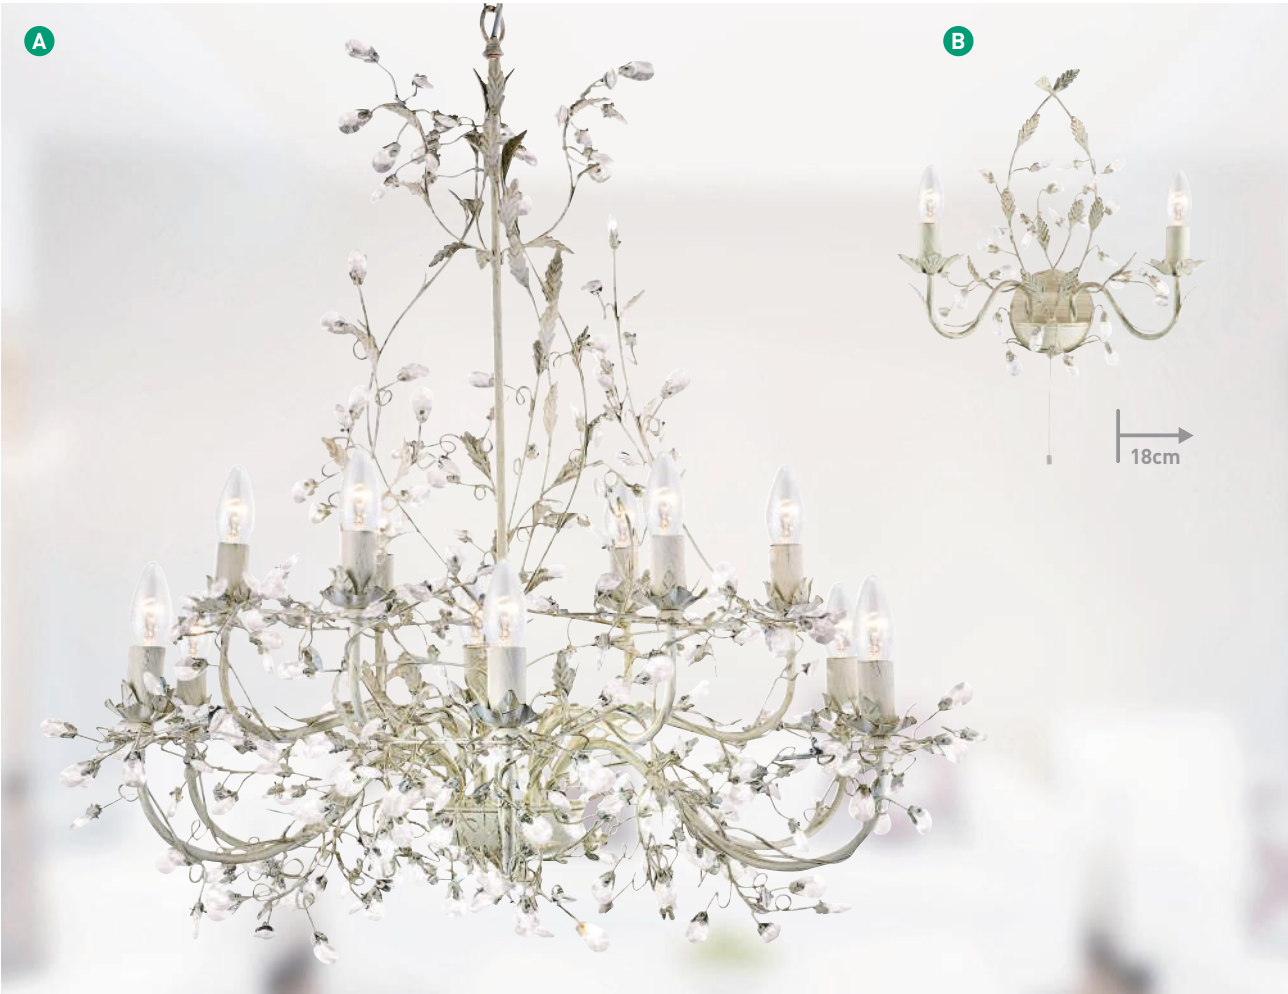

ALMANDITE

A 24912-12CR
Cream and Gold
Crystal

B 2492-2CR
Cream and Gold
Crystal

C 2498-8CR
Cream and Gold
Crystal

D 2495-5CR
Cream and Gold
Crystal