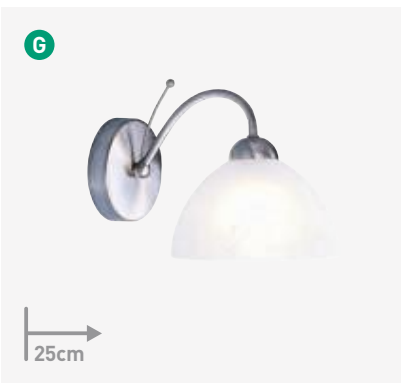

# MILANESE

**A 1135-5AB**  
Antique Brass  
Alabaster Glass  
5x60w E14

**B 1133-3AB**  
Antique Brass  
Alabaster Glass  
3x60w E14

**C 1132-2AB**  
Antique Brass  
Alabaster Glass  
2x60w E14

**D 1131-1AB**  
Antique Brass  
Alabaster Glass  
1x60w E14