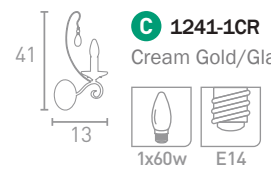

# VERONA

**A 1245-5CR**  
Cream Gold/Glass

5x60w E14

**B 1243-3CR**  
Cream Gold/Glass

3x60w E14

**C 1241-1CR**  
Cream Gold/Glass

1x60w E14

**D 2268-8GY**  
Textured Grey Steel