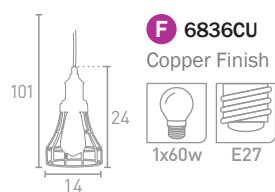

TAPERED CAGE

GEOMETRIC CAGE