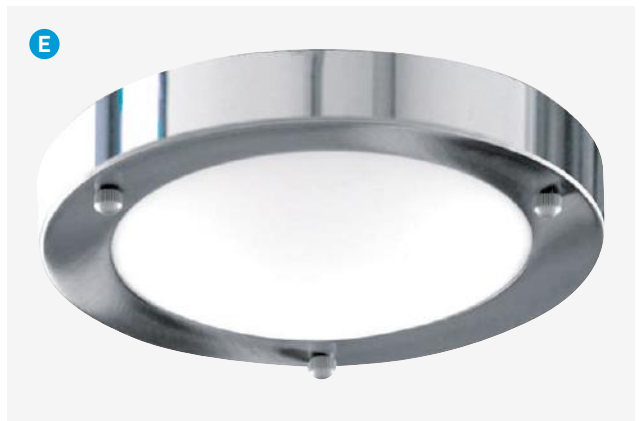

BATHROOM

A 10633CC
Chrome/Opal Glass

C 10632CC
Chrome/Opal Glass

E 1131-31CC
Chrome/Opal Glass

G 3109CC
Chrome/Marble Glass