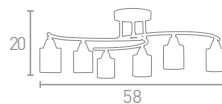

LUCI

ICE BLOCK

DIMPLE

Chrome
Wire Chrome

6x33w G9

Chrome
Acrylic

5x33w G9

Satin Silver
Glass

4x33w G9

Satin Silver
Glass

6x33w G9

Chrome
Glass

6x33w G9

Chrome
Glass

4x33w G9