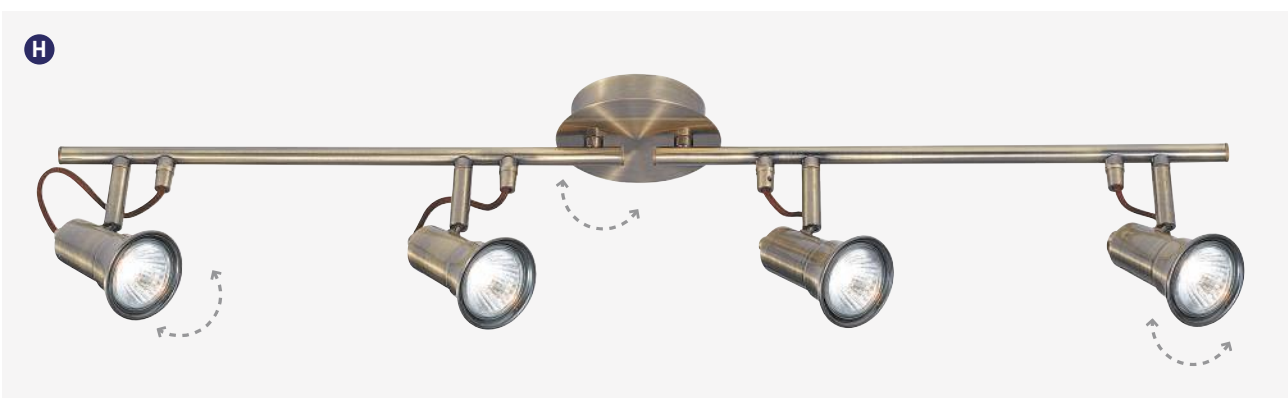

F 693SS

Satin Silver

3x50w GU10

G 6984SS

Satin Silver

4x50w GU10

H 1224AB

Antique Brass

4x50w GU10 ADJUSTABLE ARMS

J 1221AB

Antique Brass

1x50w GU10 Switched

K 1223AB

Antique Brass

3x50w GU10