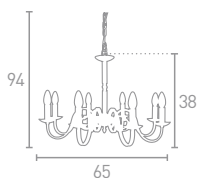

D 1508-8AB
Antique Brass