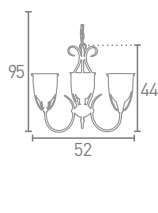

# CAMEROON

**A 975-5**  
Antique Brass  
Marble Glass

5x60w E14

**B 972-2**  
Antique Brass  
Marble Glass

2x60w E14

**C 4581-14AB**  
Antique Brass  
Marble Glass

1x60w E27

**D 6355-5AB**  
Antique Brass  
Clear Seeded  
Glass  
5x60w E14