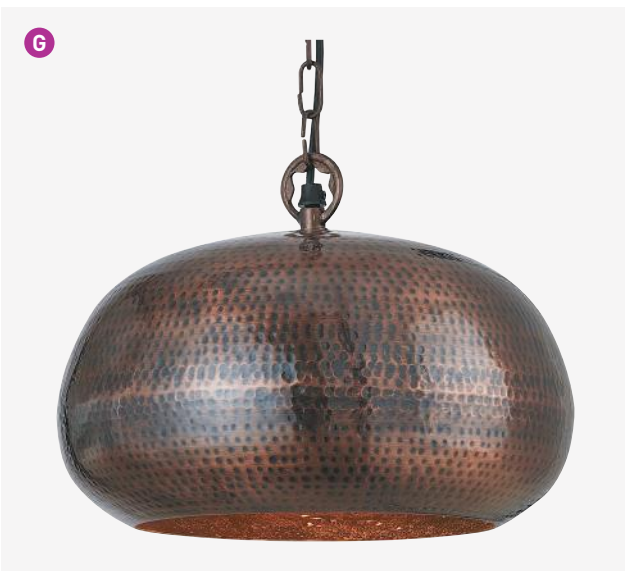

# HAMMERED PENDANTS

**D** 3074-4AB  
Antique Brass

**E** 3074-4SS  
Antique Silver

**F** 2094-39CC  
Shiny Nickel

**G** 2094-39BZ  
Antique Bronze

# HAMMERED PENDANTS

**A** 2093-26BZ  
Antique Bronze

**C** 2093-26CU  
Copper Finish

**B** 2093-26CC  
Shiny Nickel

**D** 2093-35CC  
Shiny Nickel

**E** 2093-35BZ  
Antique Bronze

**F** 2094-32CU  
Copper Finish

**H** 2094-32CC  
Shiny Nickel

**G** 2094-32BZ  
Antique Bronze

\*All items have adjustable heights.