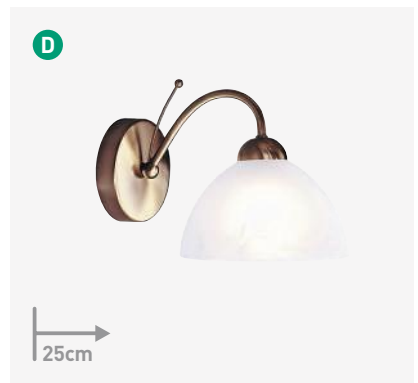

MILANESE

C 1132-2AB
Antique Brass
Alabaster Glass
2x60w E14

D 1131-1AB
Antique Brass
Alabaster Glass
1x60w E14