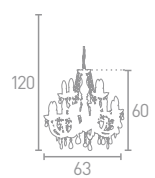

H 699-12
Polished Brass
Glass Crystal
12x60w E14