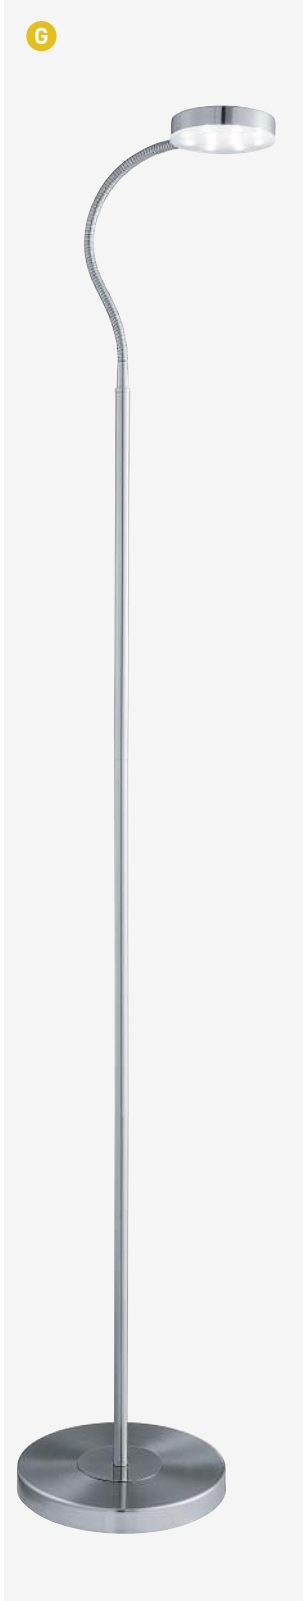

ADJUSTABLE LED

G 1061SS
G EU1061SS
Satin Silver/
Polycarbonate Lens

5w LUMENS