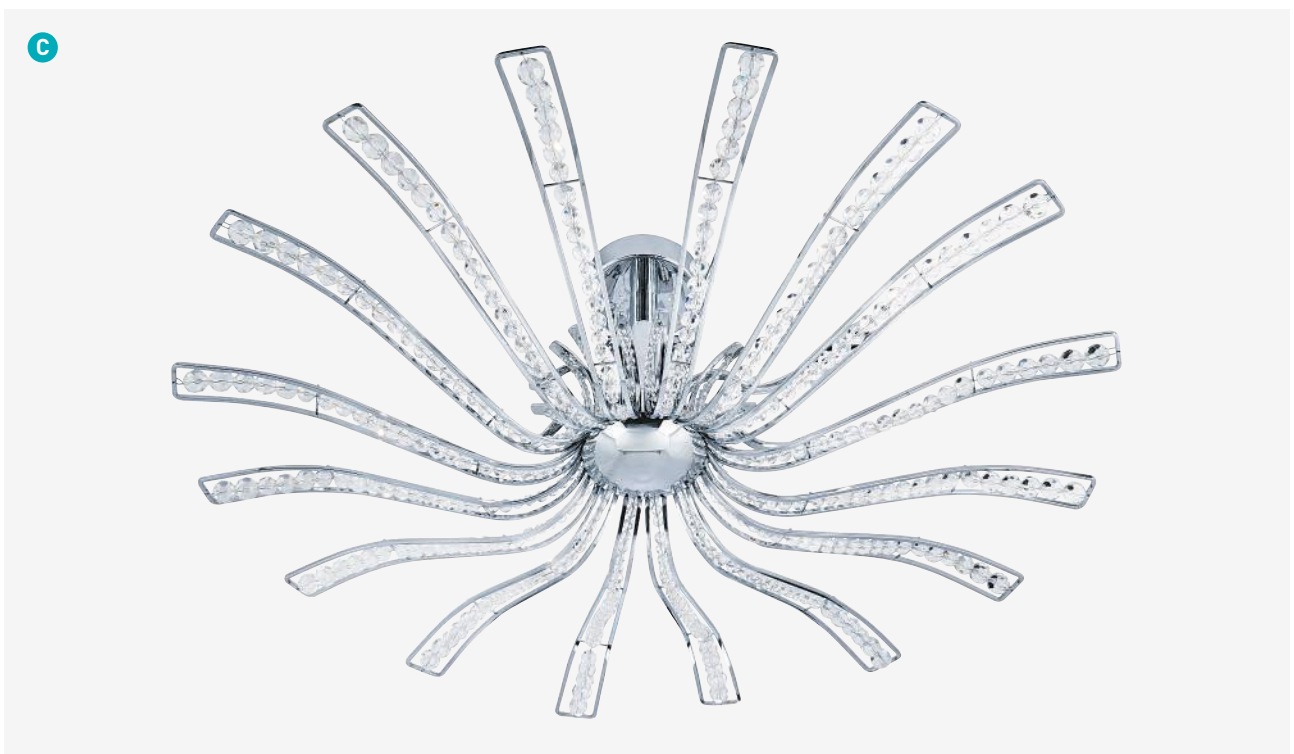

OCTOPUS

A 8215-5CC
Chrome/Crystal
Glass/Acrylic

5x33w	G9	3w	LED
832 LUMENS	BLUE	Remote Inc	LED TECHNOLOGY

B 8214-4CC
Chrome/Crystal
Glass/Acrylic

4x33w	G9	1.2w	LED
320 LUMENS	BLUE	Remote Inc	LED TECHNOLOGY

C 6808-8CC
Chrome/Glass

8x60w	E14