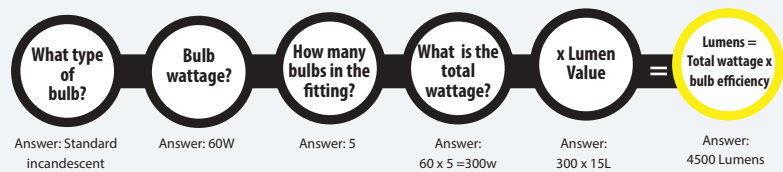

Goodbye Watts, Hello Lumens.

There seems to be some confusion these days about how to tell how bright a light bulb really is. It was easy enough when we all used incandescent lights. You could choose from a 40, 60, 75 or 100 watt bulb, and we all have a rough idea of how bright that will be. With the introduction of CFL and LED technology this now has all got a little confusing.

So... just look at the lumens

A Lumen is standard unit of light as it is perceived by the human eye. Essentially, it will tell you how bright something is, unlike a watt, which is actually a measurement of energy consumption or output. The lighting industry has standardized the way that it measures the total emission of light from a product and now include it on most packaging. Below is our easy to follow traffic light system on how to select your energy saving bulb option.

Bulb efficiency

Types on bulb	Bulb Efficiency (Lm/W)
Standard Incandescent	Approx 15Lm
Halogen Lamp	Approx 25Lm
Compact Fluorescent (CLF)	Approx 50Lm
LED	Approx 80Lm