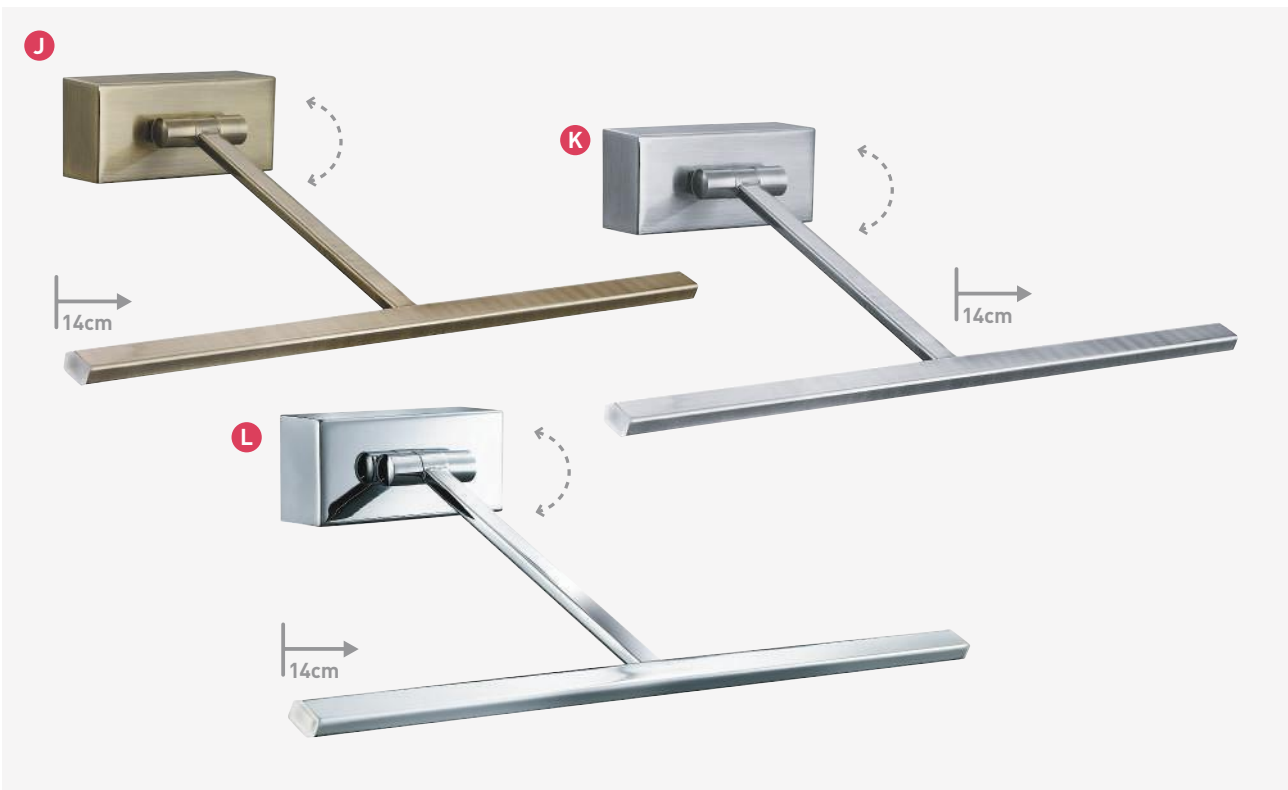

G 5118SS
Satin Silver

J 5586AB
Antique Brass

L 5586CC
Chrome