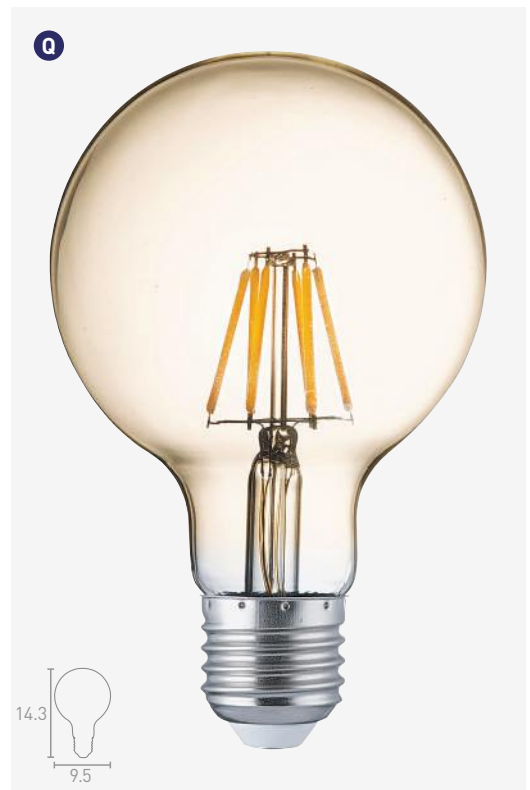

LED FILAMENT BULBS

H	J	K	L	M	N	P	Q
PL1914-4WW	PL1922-4WW	PL1927-4WW	PL2327-6WW	PL2022-4WW	PL2014-4WW	PL2027-4WW	PL2227-6WW
4w	4w	4w	4w	4w	4w	4w	6w
E14 LUMENS	B22 LUMENS	E27 LUMENS	E27 LUMENS	B22 LUMENS	E14 LUMENS	E27 LUMENS	E27 LUMENS