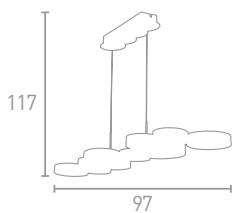

30w

LED

1500  
LUMENS

**C 7351-1CC**  
Chrome/Glass

92  
10

6w

LED

300  
LUMENS