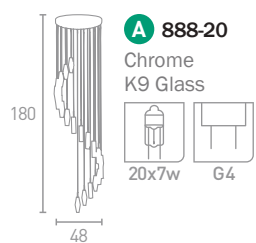

SCULPTURED ICE