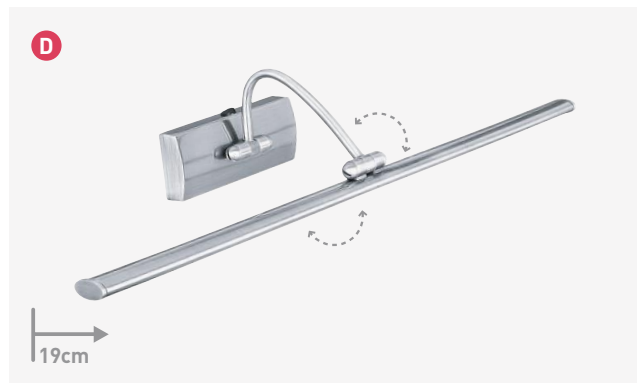

LED PICTURE LIGHTS

A 2982-81AB
Antique Brass

C 2984-51AB
Antique Brass

E 9917CC
Chrome