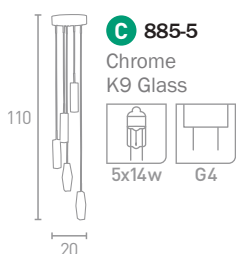

SCULPTURED ICE