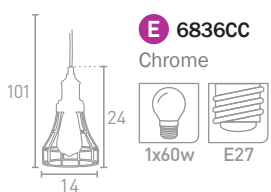

TAPERED CAGE

GEOMETRIC CAGE