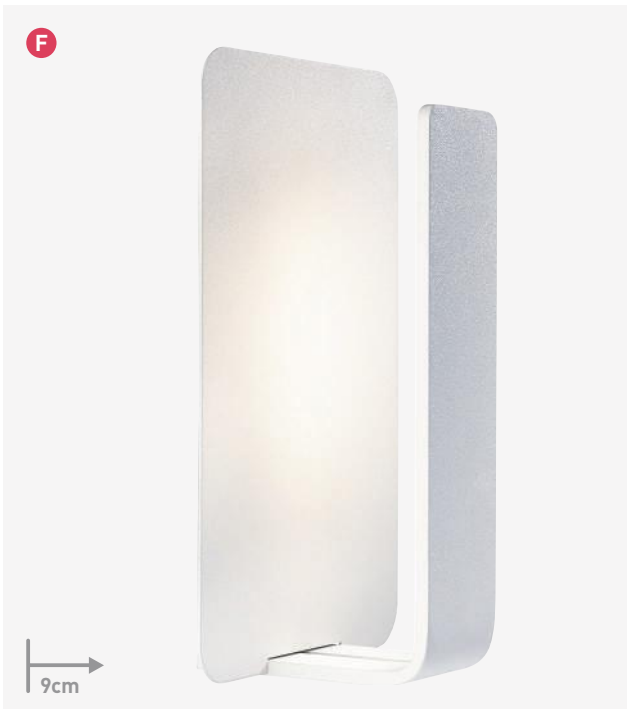

# LED ADJUSTABLE WALL

**A 7262WH**  
White/Chrome

**B 7262BK**  
Black/Chrome

**C 3149WH**  
White/Chrome

**D 3149BK**  
Black/Chrome

**E 1752CC**  
Chrome/  
Polycarbonate  
Lens

10w

600 LUMENS