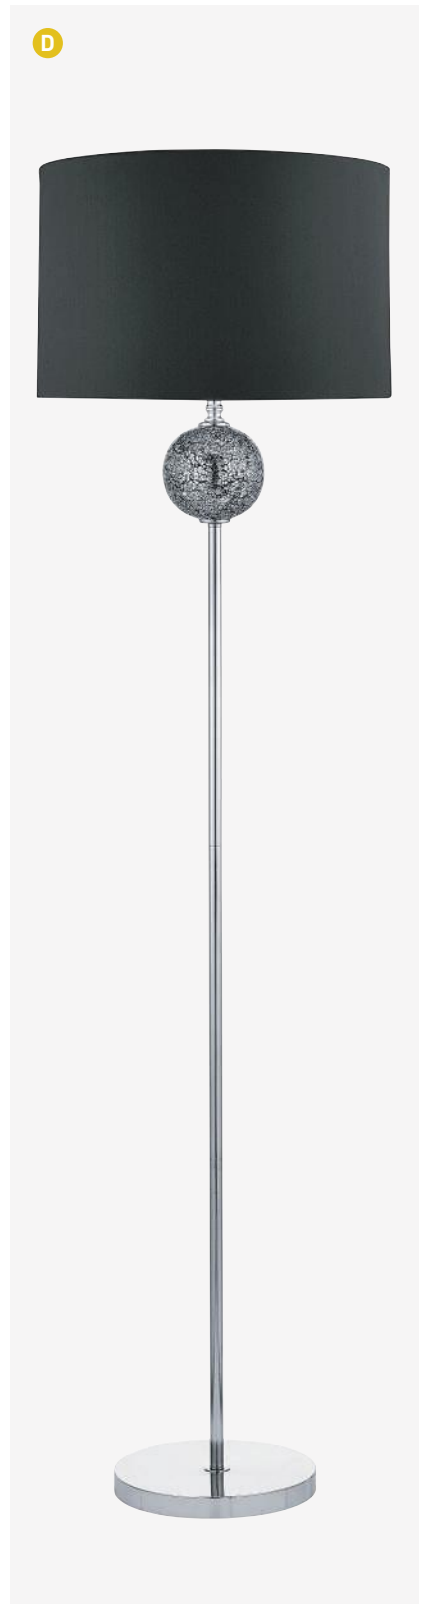

TABLE & FLOOR

A 5731SM **A EU5731SM**

Chrome/Smoked Glass/Fabric Shade

1x60w E27

35
50

B 6731SM **B EU6731SM**

Chrome/Smoked Glass/Fabric Shade

1x60w E27

28
42

C 4516GY-1 **C EU4516GY-1**

Chrome/Mosaic Glass/Fabric Shade

1x60w E27

22
35

D 2516GY **D EU2516GY**

Chrome/Mosaic Glass/Fabric Shade

1x60w E27

40
26