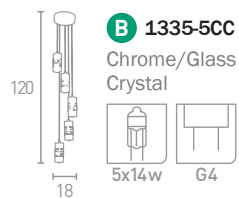

SCULPTURED ICE