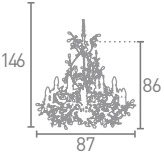

ALMANDITE

A 24912-12CR
Cream and Gold
Crystal