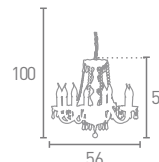

Chrom/
Crystal/Glass

8x60w E14