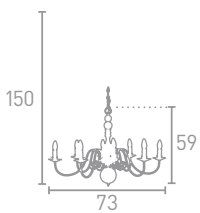

# VERONA

**A 1245-5CR**  
Cream Gold/Glass

5x60w E14

**B 1243-3CR**  
Cream Gold/Glass

3x60w E14

**C 1241-1CR**  
Cream Gold/Glass

1x60w E14

**D 2268-8GY**  
Textured Grey Steel