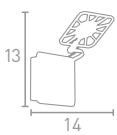

LED ADJUSTABLE WALL

A 7262WH
White/Chrome

B 7262BK
Black/Chrome