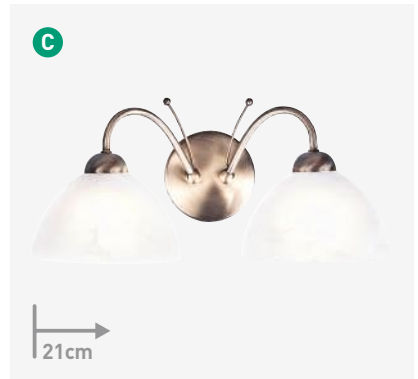

MILANESE

A 1135-5AB
Antique Brass
Alabaster Glass
5x60w E14

B 1133-3AB
Antique Brass
Alabaster Glass
3x60w E14

C 1132-2AB
Antique Brass
Alabaster Glass
2x60w E14

D 1131-1AB
Antique Brass
Alabaster Glass
1x60w E14