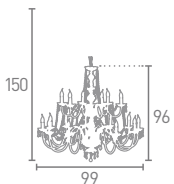

Chrome
Crystal/Glass

18x60w E14 Weight

Chrome
Crystal/Glass

2x60w E14

Chrome
Crystal/Glass

12x60w E14 Weight

Chrome
Crystal/Glass

5x60w E14

Chrom/
Crystal/Glass

8x60w E14

Crystal Cleaner

For best results always use Crystal Cleaner.

Code P21

Sold as a pack of 12.