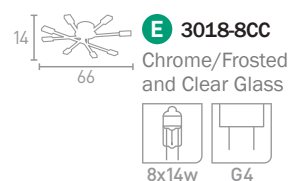

SCULPTURED ICE