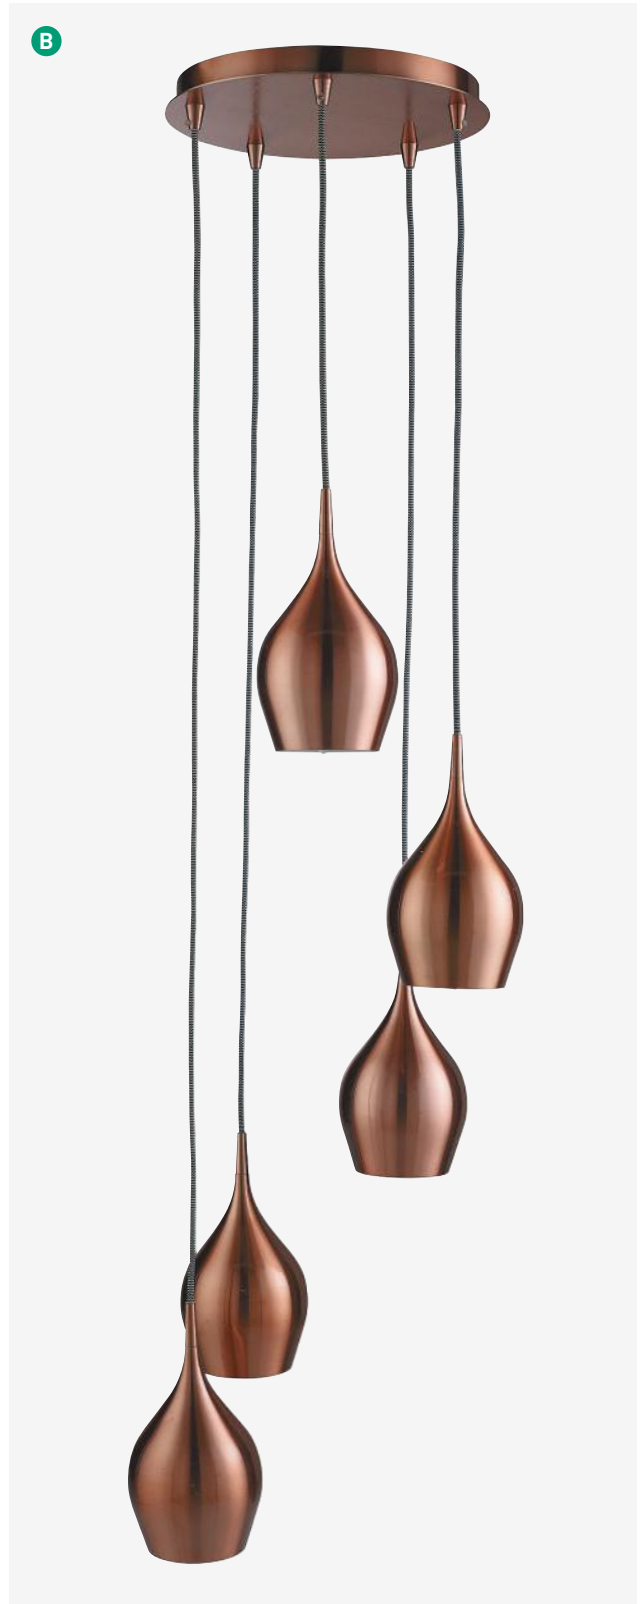

VIBRANT

B 6465-5CU
Anodised Copper
Aluminium

160
30
5x40w E14

C 6461-26RE
Anodised Red
Aluminium

160
44
26
1x60w E27