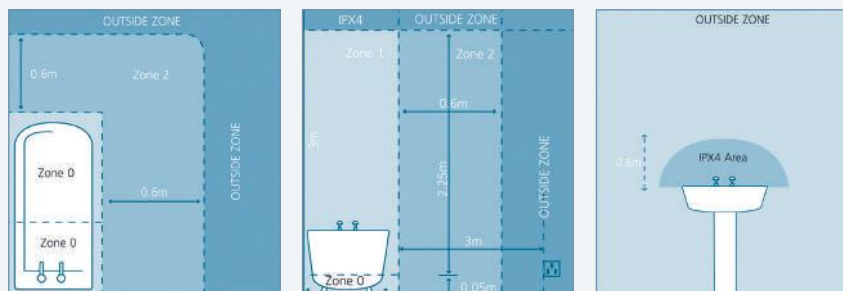

#### Outside Zone

Covers any area outside Zone 1 and Zone 2, there is no special requirement in this zone.

Bathrooms are now allowed to contain a socket outlet, this must be located 3m outside Zone 1.

Lighting circuits and any socket-outlet circuit in a room containing a bath and/or shower must be provided with 30MA rcd protection.

#### Area Around Sinks

Covers up to 60cm

Zone 2 IPx4 Luminaires should be installed in this zone.