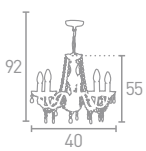

E 8695-5GY
Smoked Grey/
Acrylic/Glass