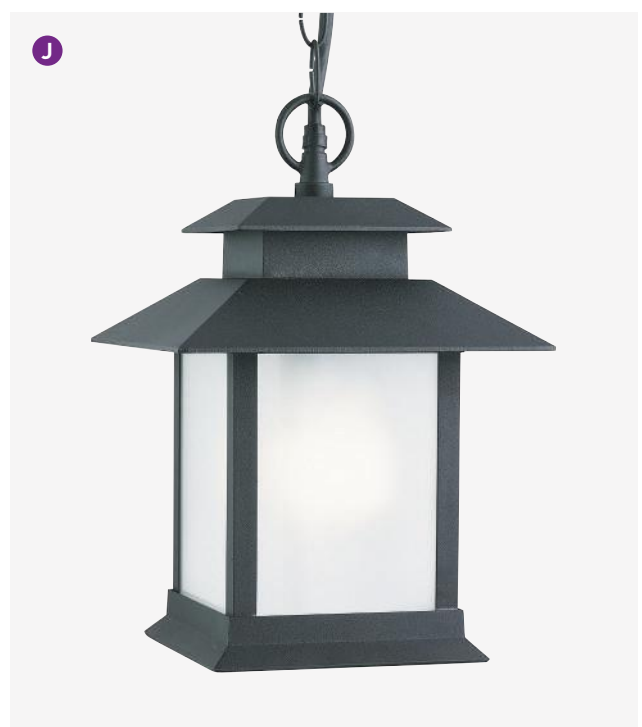

24  
25

1x60w E27

**D 1264**  
Aluminium  
Black  
Polycarbonate

36

1x60w E27

CAILTERN

**E 095**  
Stainless Steel  
Polycarbonate

30  
18