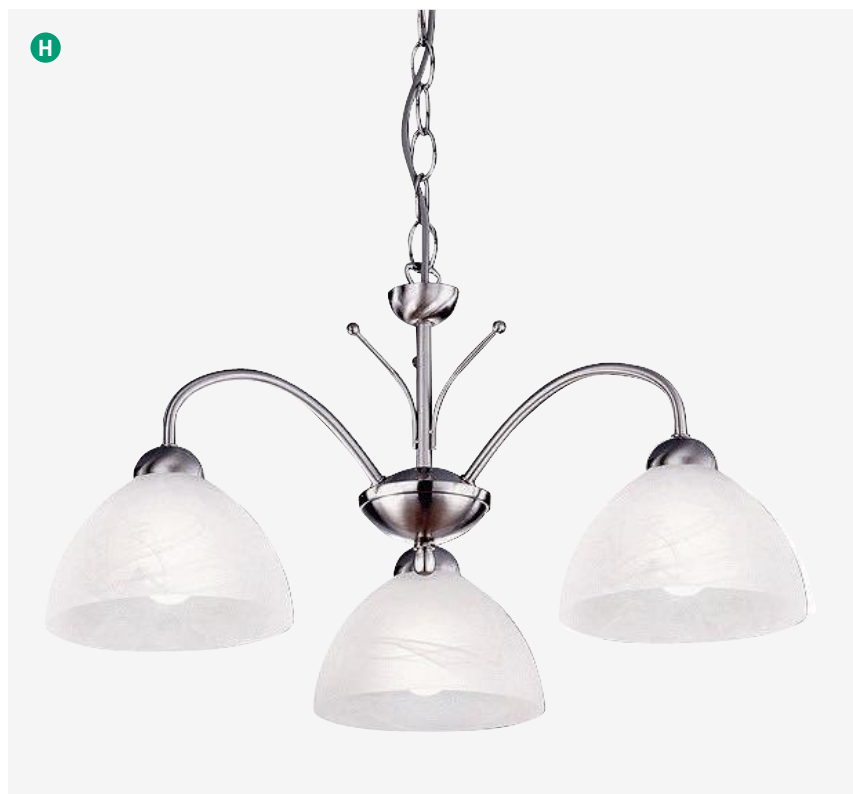

# MILANESE

**A 1135-5AB**  
Antique Brass  
Alabaster Glass  
5x60w E14

**B 1133-3AB**  
Antique Brass  
Alabaster Glass  
3x60w E14

**C 1132-2AB**  
Antique Brass  
Alabaster Glass  
2x60w E14

**D 1131-1AB**  
Antique Brass  
Alabaster Glass  
1x60w E14