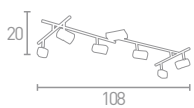

BLOCS

A 9886CC
Chrome/Glass