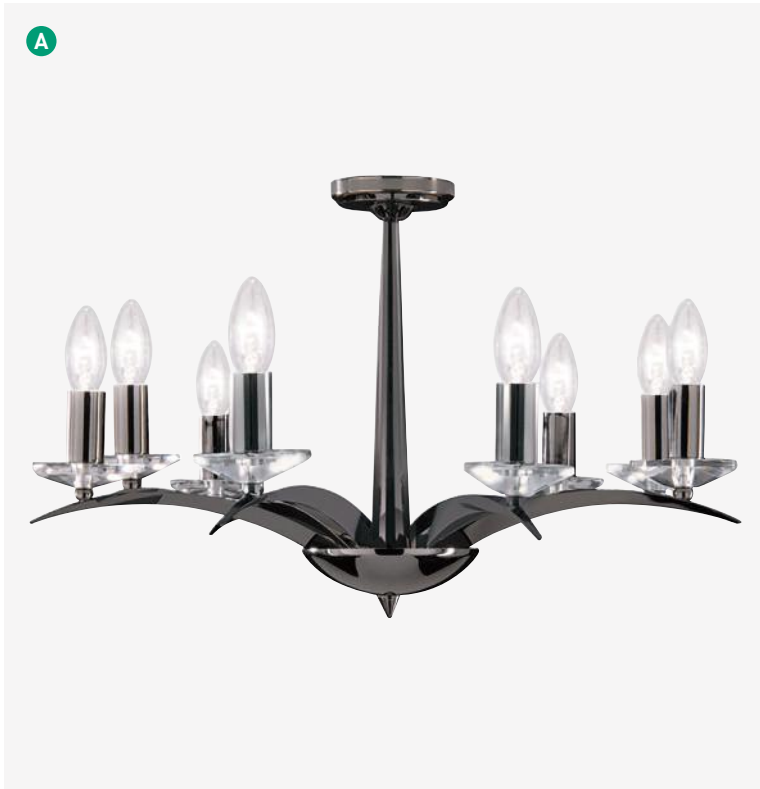

KENSINGTON

A 7548-8BC
Black Chrome/Glass

D 7548-8CC
Chrome/Glass

90
58
35

8x60w E14 Convertible

B 7545-5BC
Black Chrome/Glass

E 7545-5CC
Chrome/Glass

90
58
35

5x60w E14 Convertible

C 7542-2BC
Black Chrome/Glass

F 7542-2CC
Chrome/Glass

17
32

2x60w E14