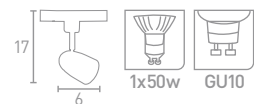

J 5109WH
Silver/1 Metre Track
With Live & Dead End

K TR4801WH
White/1 Metre Track
With Live & Dead End

L 5109WH
White/Chrome / Sold In Singles

M 5109SS
Satin Silver/Chrome / Sold In Singles