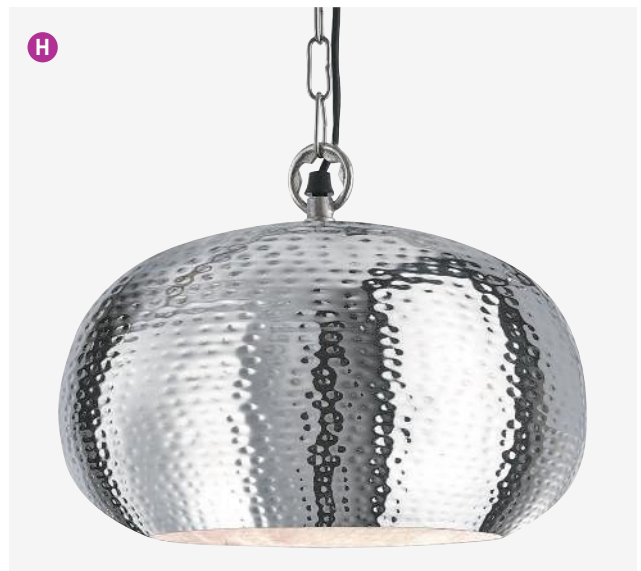

# HAMMERED PENDANTS

**A** 2093-26BZ  
Antique Bronze

**C** 2093-26CU  
Copper Finish

**B** 2093-26CC  
Shiny Nickel

**D** 2093-35CC  
Shiny Nickel

**E** 2093-35BZ  
Antique Bronze

**F** 2094-32CU  
Copper Finish

**H** 2094-32CC  
Shiny Nickel

**G** 2094-32BZ  
Antique Bronze

\*All items have adjustable heights.