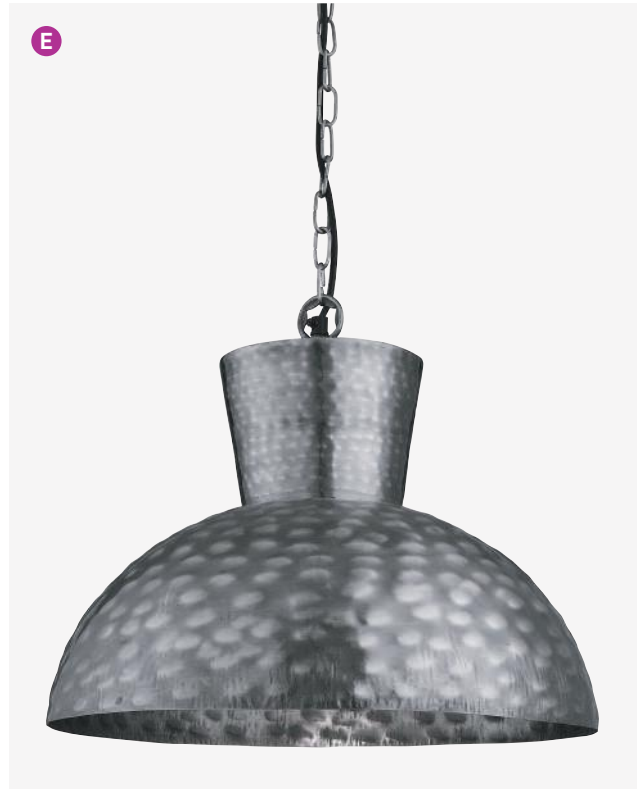

HAMMERED PENDANTS

D 3074-4AB
Antique Brass