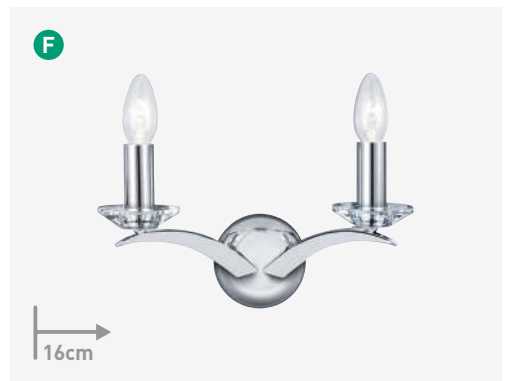

KENSINGTON

A 7548-8BC
Black Chrome/Glass

D 7548-8CC
Chrome/Glass

90
58
35

8x60w E14 Convertible

B 7545-5BC
Black Chrome/Glass

E 7545-5CC
Chrome/Glass

90
58
35

5x60w E14 Convertible

C 7542-2BC
Black Chrome/Glass

F 7542-2CC
Chrome/Glass

17
32

2x60w E14