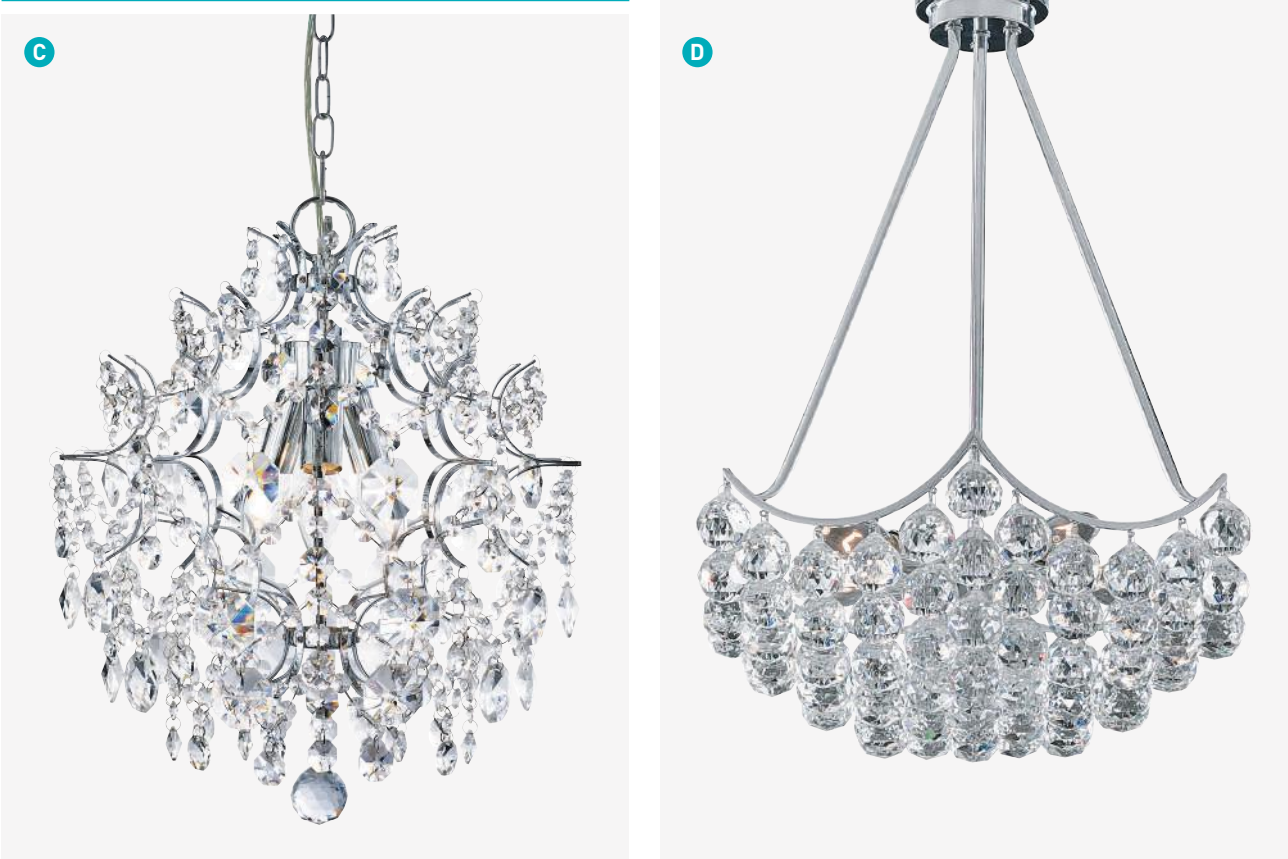

HARRIETTA

A 6555-5CC
Chrome/Glass
Crystal

33
46

5x40w E14

B 8552-2CC
Chrome/Glass
Crystal

12
26

2x33w G9

C 7673-3CC
Chrome/Crystal

175
48
38

3x60w E14

D 7555-5CC
Chrome/
Glass
Crystal

137
53
46

5x40w E14