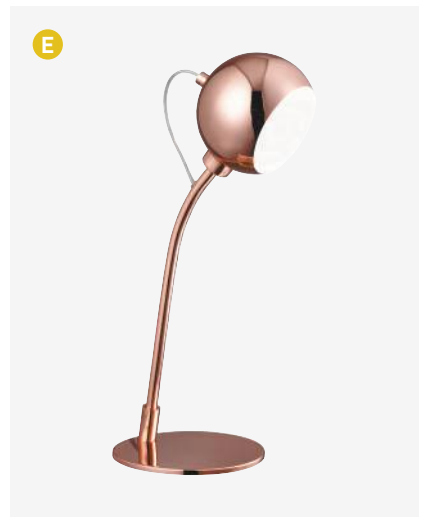

MAGNETIC HEADS

- **A 5491AB**
- **A EU5491AB**
- Antique Brass
- **B 5491SS**
- **B EU5491SS**
- Satin Silver

- **C 5491CU**
- **C EU5491CU**
- Copper Finish

- 1x40w E14

- **D 4391AB**
- **D EU4391AB**
- Antique Brass

- 3w G9

- **E 4391CU**
- **E EU4391CU**
- Copper Finish

- 300 LUMENS TECHNOLOGY

- **F 4391SS**
- **F EU4391SS**
- Satin Silver

Led Bulb Code : PL1903WW