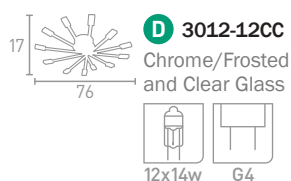

SCULPTURED ICE