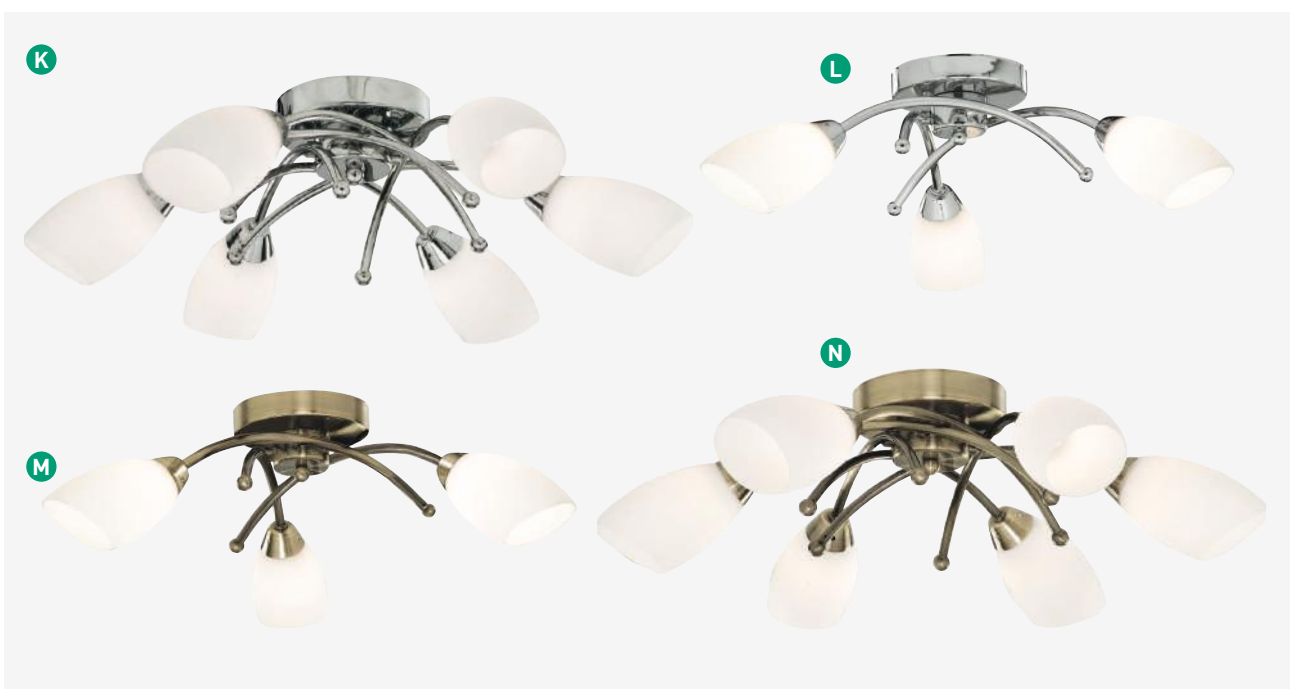

OPERA

H 5352-2SS
Satin Silver
Opal Glass

2x40w E14

J 4355-5SS
Satin Silver
Opal Glass

5x40w E14

K 8186-6CC
Chrome
Opal Glass

6x33w G9

L 8183-3CC
Chrome
Opal Glass

3x33w G9

M 8183-3AB
Antique Brass
Opal Glass

3x33w G9

N 8186-6AB
Antique Brass
Opal Glass

6x33w G9