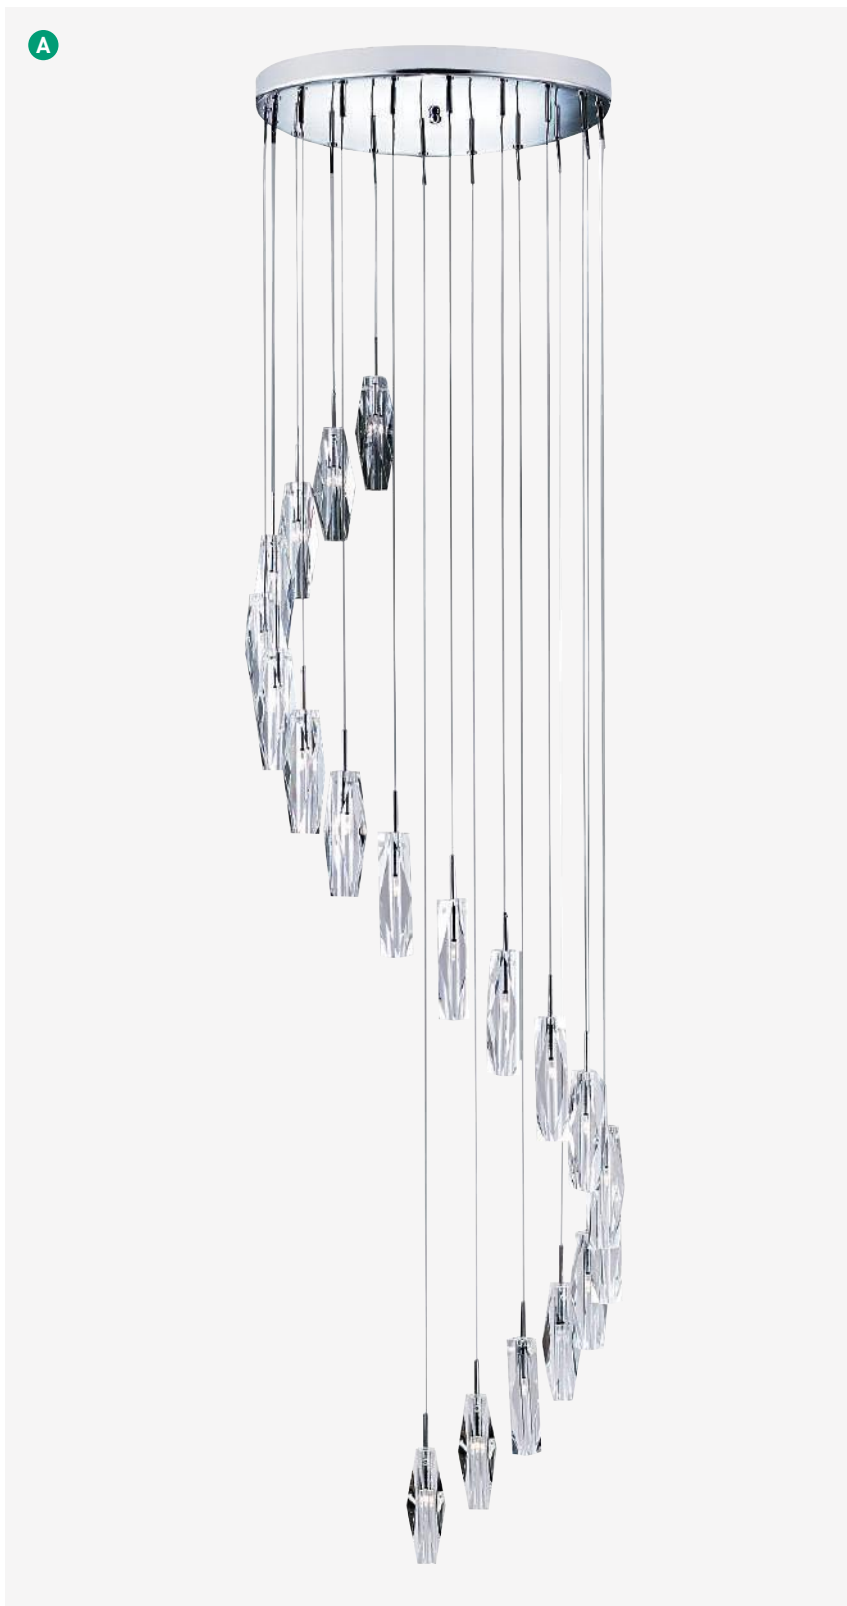

SCULPTURED ICE