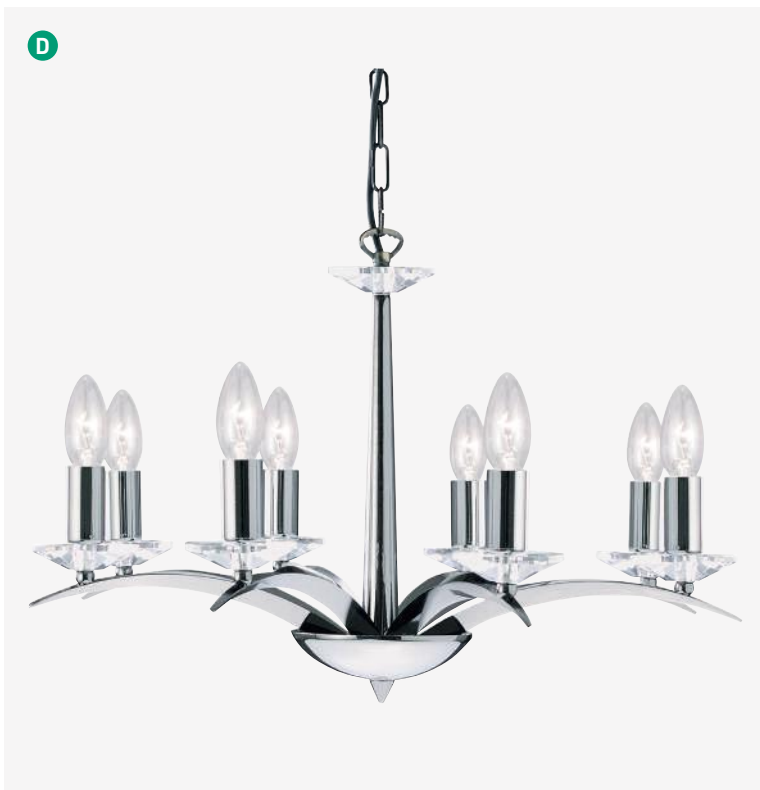

KENSINGTON

A 7548-8BC
Black Chrome/Glass

D 7548-8CC
Chrome/Glass

90
58
35

8x60w E14 Convertible

B 7545-5BC
Black Chrome/Glass

E 7545-5CC
Chrome/Glass

90
58
35

5x60w E14 Convertible

C 7542-2BC
Black Chrome/Glass

F 7542-2CC
Chrome/Glass

17
32

2x60w E14