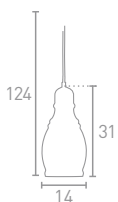

G 3604AM
Chrome
Amber Glass