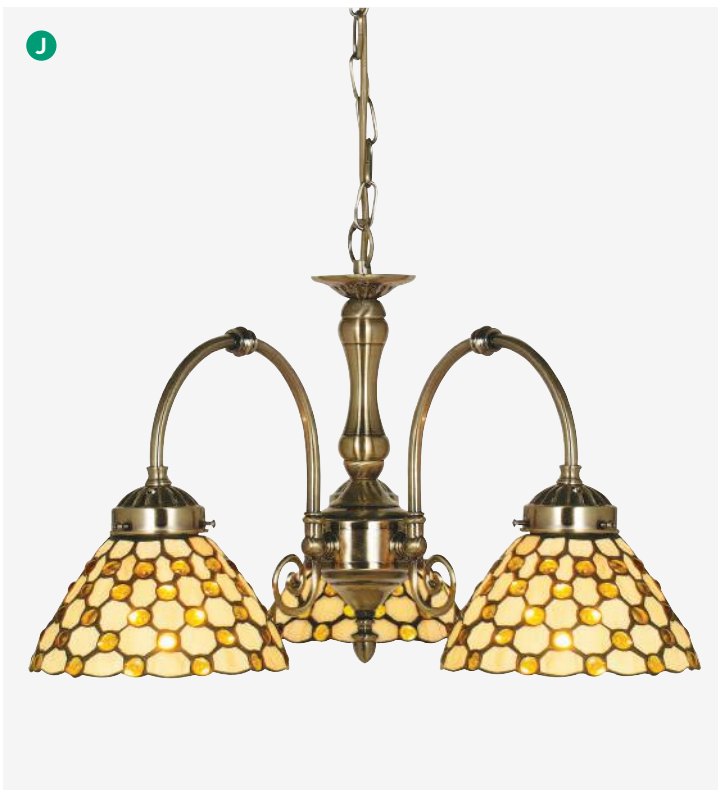

E 1285
E EU1285
Antique Brass
Tiffany Glass

173

1x60w E27

F 3143-3CL
Antique Brass
Tiffany Glass

J 3143-3BR
Antique Brass
Tiffany Glass

85

29

59

3x60w E27

G 1468CL*
Antique Brass
Tiffany Glass

K 1468BR*
Antique Brass
Tiffany Glass

15

36

1x60w E27 Easy Fit

H 3141-1CL
Antique Brass
Tiffany Glass

L 3141-1BR
Antique Brass
Tiffany Glass

23

36

1x60w E27

Replacement Glass: Items F,H : G03141-1CL / Items J,L : G03141-1BR

*Suspension 7815AB (E27) can be purchased for Items G,K