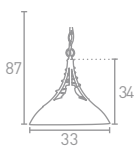

VICTORIANA