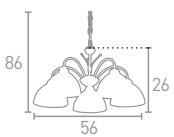

# MILANESE

**A 1135-5AB**  
Antique Brass  
Alabaster Glass  
5x60w E14

**B 1133-3AB**  
Antique Brass  
Alabaster Glass  
3x60w E14

**C 1132-2AB**  
Antique Brass  
Alabaster Glass  
2x60w E14

**D 1131-1AB**  
Antique Brass  
Alabaster Glass  
1x60w E14