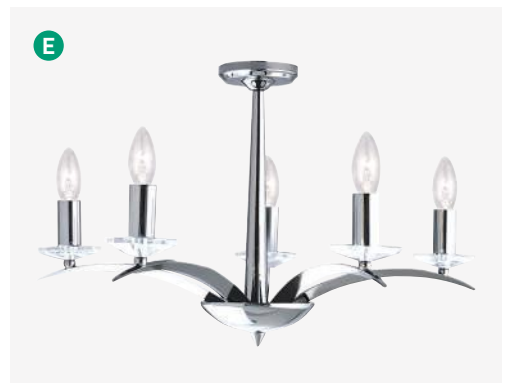

KENSINGTON

A 7548-8BC
Black Chrome/Glass

D 7548-8CC
Chrome/Glass

90
58
35

8x60w E14 Convertible

B 7545-5BC
Black Chrome/Glass

E 7545-5CC
Chrome/Glass

90
58
35

5x60w E14 Convertible

C 7542-2BC
Black Chrome/Glass

F 7542-2CC
Chrome/Glass

17
32

2x60w E14