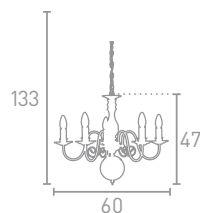

8x40w E14

5x40w E14

2x40w E14