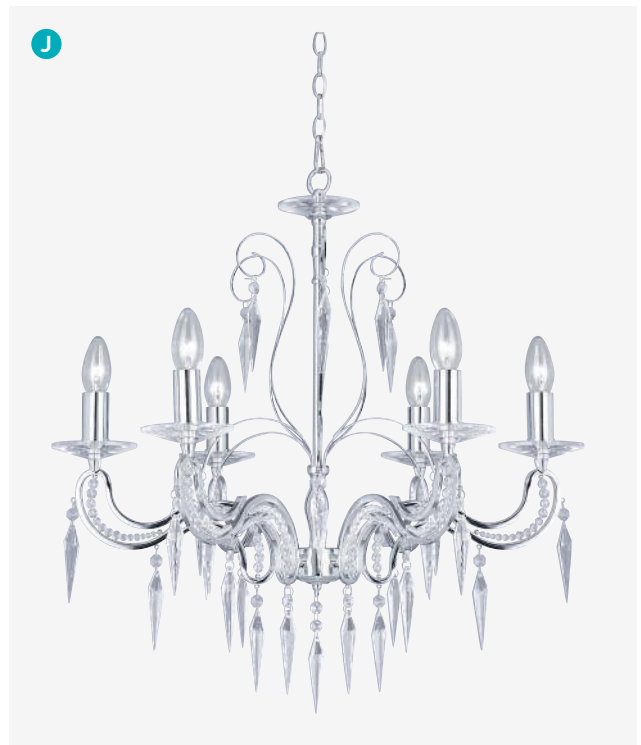

H 2028-8CC
Chrome/Crystal
150
66
75
8x40w E14

J 2026-6CC
Chrome/Crystal
140
58
65
6x40w E14