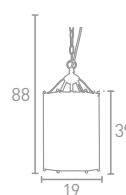

Wall Light

**G 9501-3**  
Antique Brass  
Glass

**H 3003-10CC**  
Chrome  
Glass

**J 3003-10**  
Polished Brass  
Glass

**K 2273AB**  
Antique Brass  
Glass

**L 2273CC**  
Chrome  
Glass

**M 1551AB**  
Antique Brass  
Glass