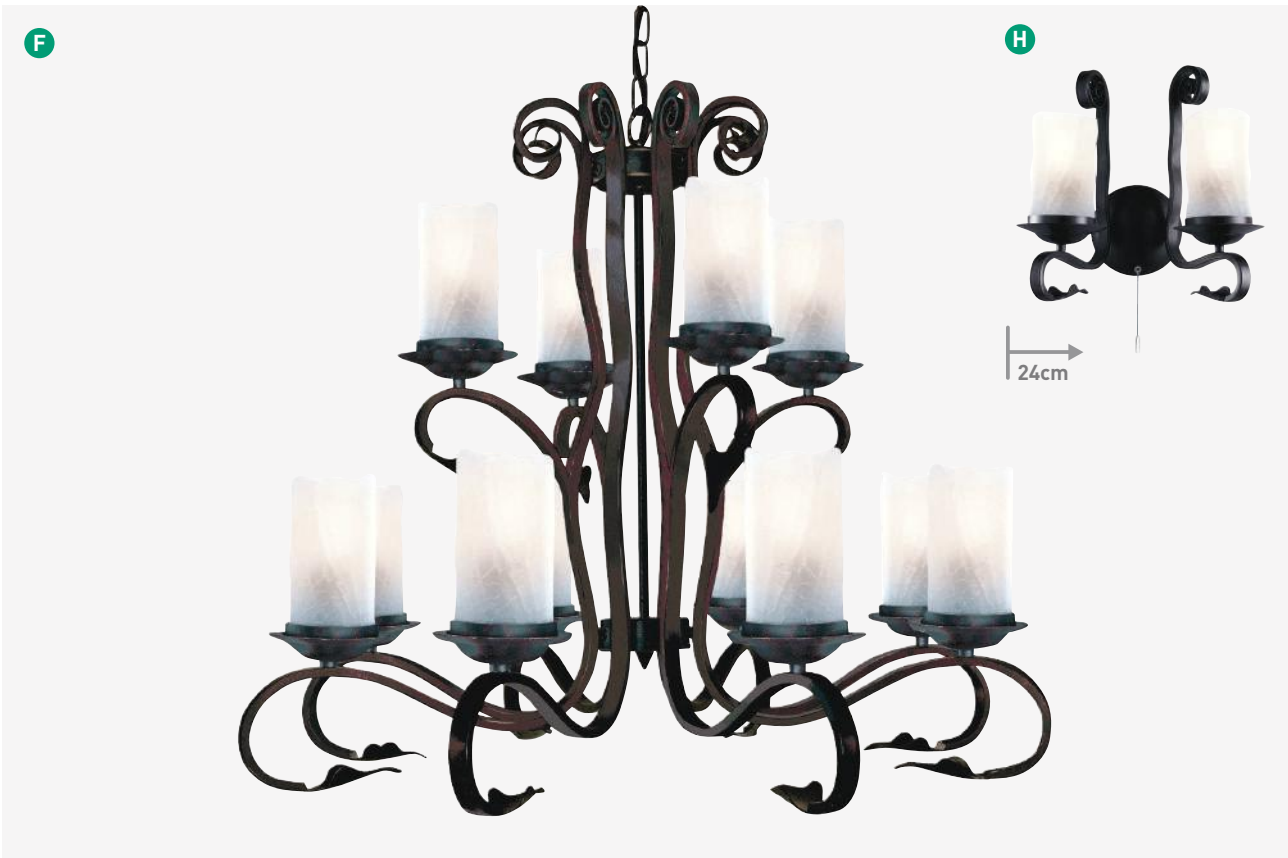

F 7912-12BK
Rustic Iron
White Crackle Glass
12x60w E27 Weight 15KG

G 7916-6BK
Rustic Iron
White Crackle Glass
6x60w E27 Weight 8KG

H 7912-2BK
Rustic Iron
White Crackle Glass
2x60w E27

J 7911-1BK
Rustic Iron
White Crackle Glass
1x60w E27