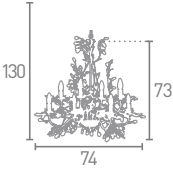

# ALMANDITE

**A 24912-12CR**  
Cream and Gold  
Crystal

**B 2492-2CR**  
Cream and Gold  
Crystal

**C 2498-8CR**  
Cream and Gold  
Crystal

**D 2495-5CR**  
Cream and Gold  
Crystal

**E** 24912-12BR  
Brown Gold  
Crystal  
146  
87  
86  
12x60w E14