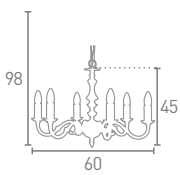

E 2176-6NG
Solid Brass
Polished