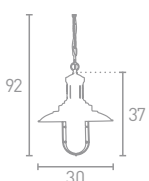

E 5401BG
Black Gold/Seeded Glass