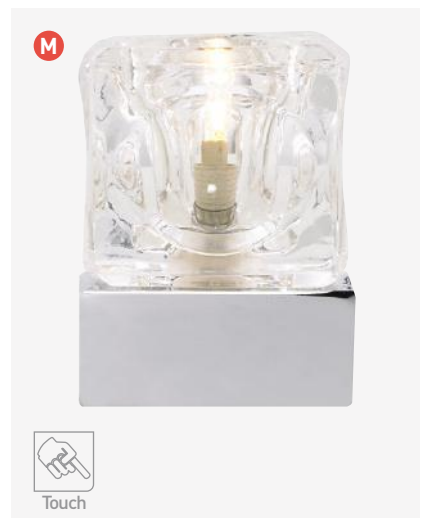

15
10

H 9791CC

H EU9791CC

Chrome/Opal Glass

1x33w G9

11
8

J 9691CC

J EU9691CC

Chrome/Opal Glass

1x33w G9

10

K 6294CC

K EU6294CC

Chrome/Glass

1x33w G9

10
7

L 4471CC

L EU4471CC

Chrome/Glass

M 3893CC

M EU3893CC

Chrome/Clear/
Frosted Glass

1x33w G9