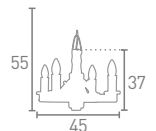

CARTWHEEL

Decorative

RUSTIC