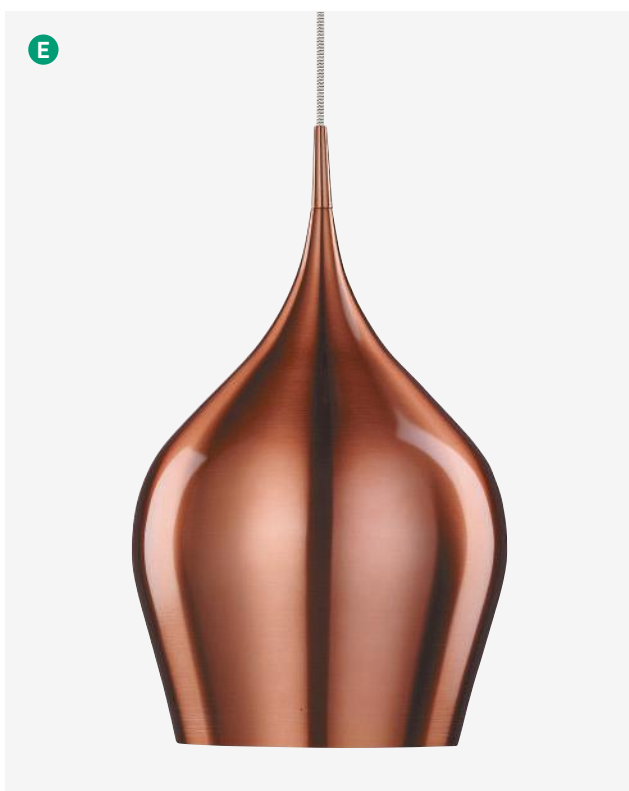

# VIBRANT

**A 6468-8**  
Chrome/Coloured  
Aluminium

160  
30  
8x40w E14

**B 6465-5CU**  
Anodised Copper  
Aluminium

160  
30  
5x40w E14

**C 6461-26RE**  
Anodised Red  
Aluminium

160  
44  
26  
1x60w E27