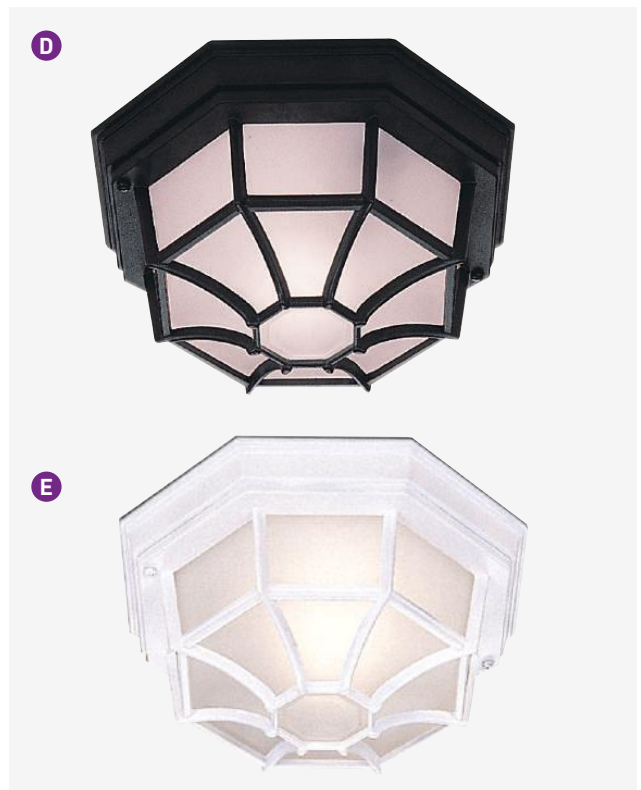

OUTDOOR & PORCH

C 1819BK
Cast Aluminium
Black/Frosted Glass

D 2942BK
Cast Aluminium
Black/Acid Glass

F 1106BK
Black/Frosted
Glass Cast
Aluminium

1x60w E27