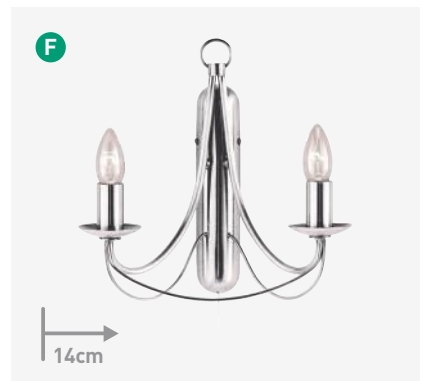

MAYPOLE

A 6348-8BK
Matt Black

B 6345-5BK
Matt Black