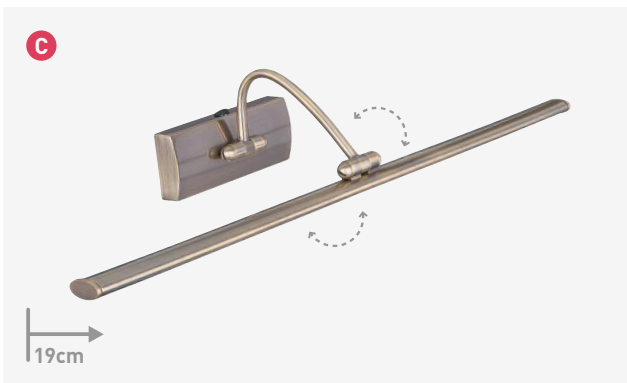

LED PICTURE LIGHTS

A 2982-81AB
Antique Brass

C 2984-51AB
Antique Brass

E 9917CC
Chrome