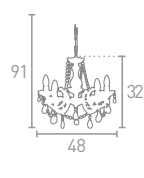

*All items have adjustable heights.