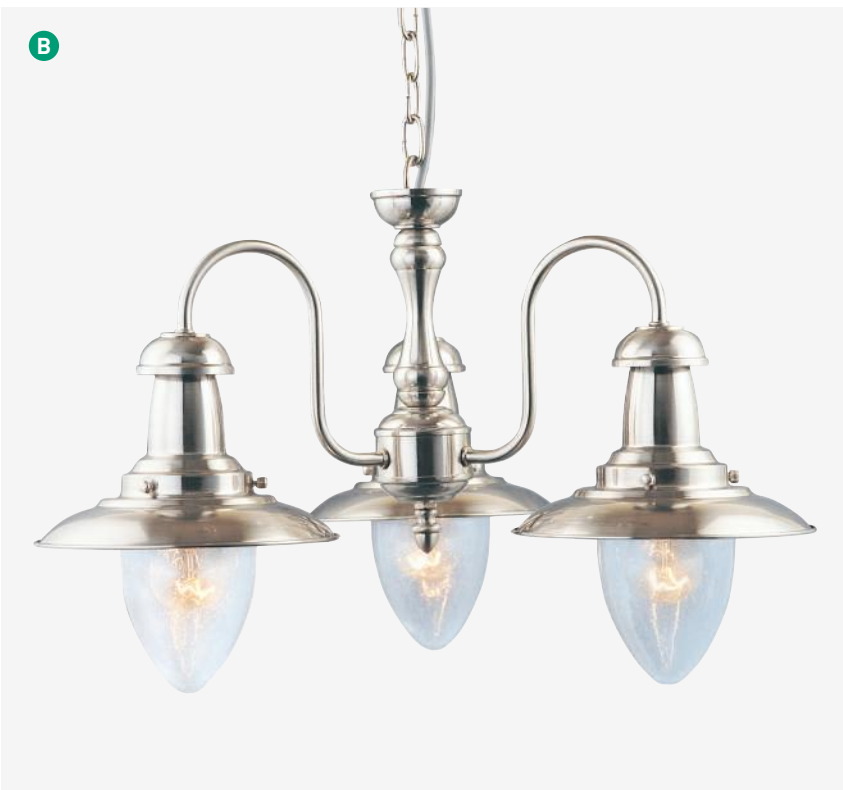

FISHERMAN

A 5333-3AB
Antique Brass
Seeded Glass

B 5333-3SS
Satin Silver
Seeded Glass

C 5331-1AB
Antique Brass
Seeded Glass