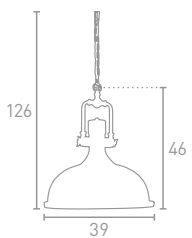

INDUSTRIAL PENDANTS

A 1322CU
Antique Copper
Glass Diffuser

1x60w E27

B 1322AB
Antique Brass
Glass Diffuser

C 1322BG
Black Gold
Glass Diffuser

D 1322AN
Antique Nickel
Glass Diffuser

E 1322CC
Chrome/Glass
Diffuser