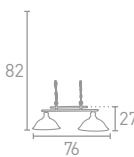

Satin Silver
Acid Glass