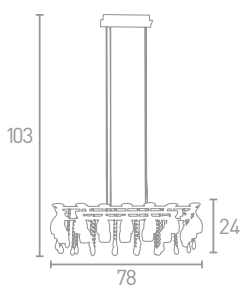

D 41510-10CC
Chrome/Crystal
Glass

10x14w

G4