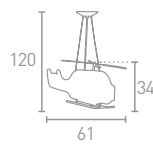

NOVELTY

A F1
Satin Silver
Glass