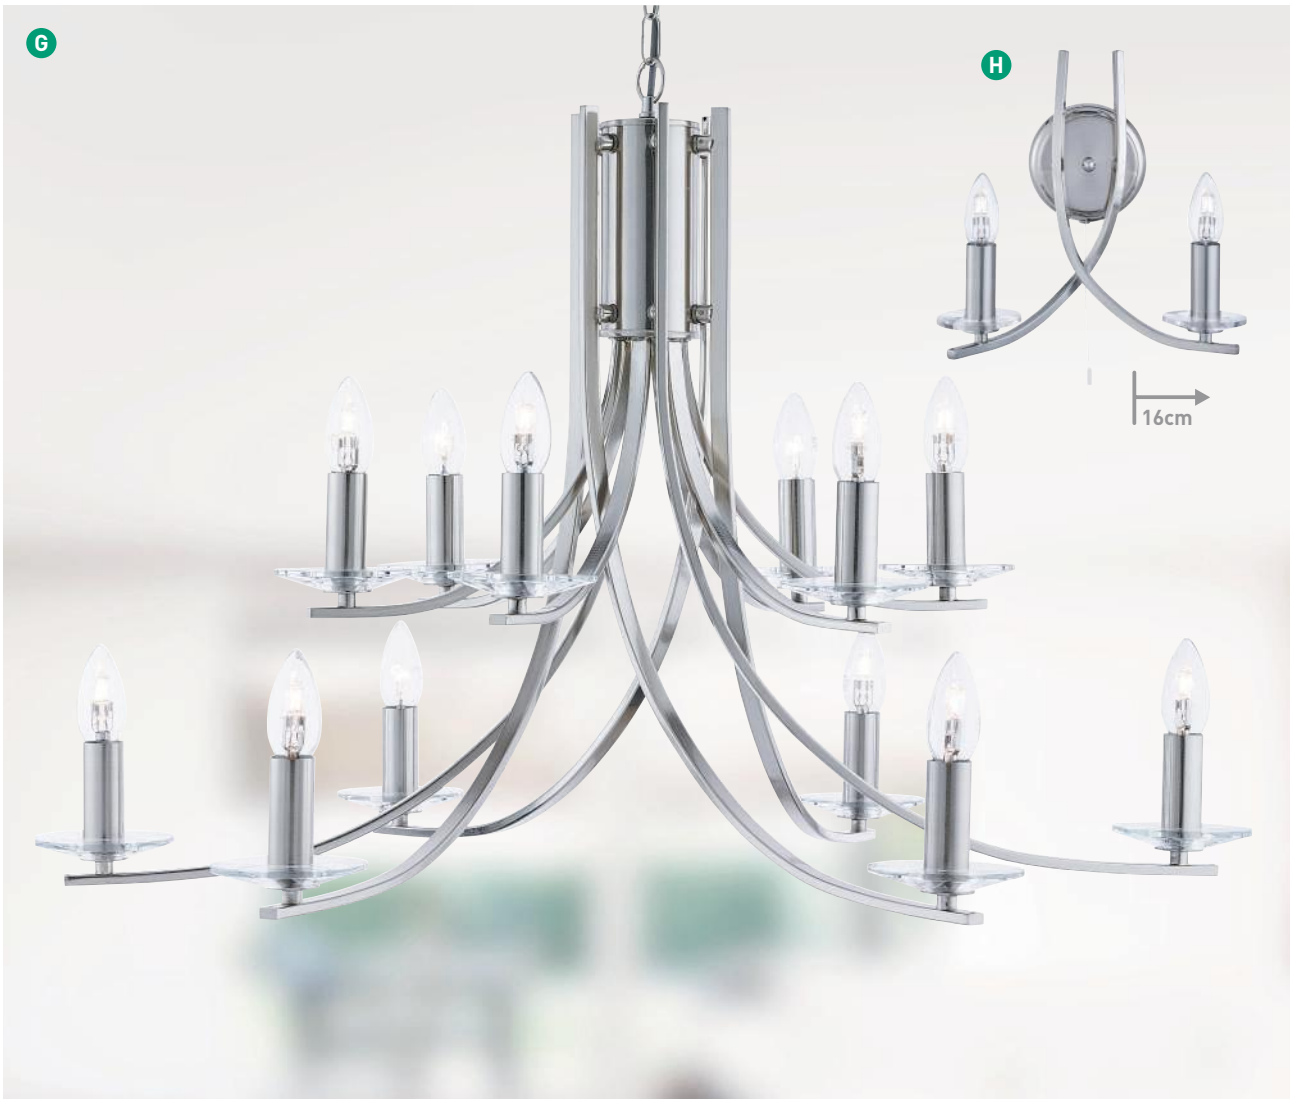

G 41612-12SS
Satin Silver
Glass
112
55
88
12x60w E14

H 4162-2SS
Satin Silver
Glass
28
32
2x60w E14

J 4168-8SS
Satin Silver
Glass
97
41
75
8x60w E14

K 4165-5SS
Satin Silver
Glass
90
36
62
5x60w E14