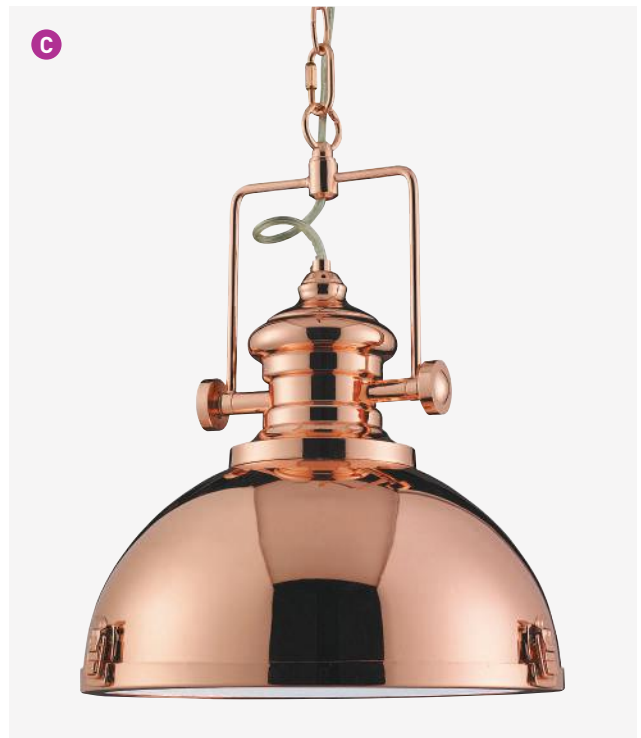

INDUSTRIAL PENDANTS

B 2297CC
Chrome
Acrylic Diffuser

150
31
39
1x60w E27

C 2297CU
Copper
Acrylic Diffuser

150
31
39
1x60w E27