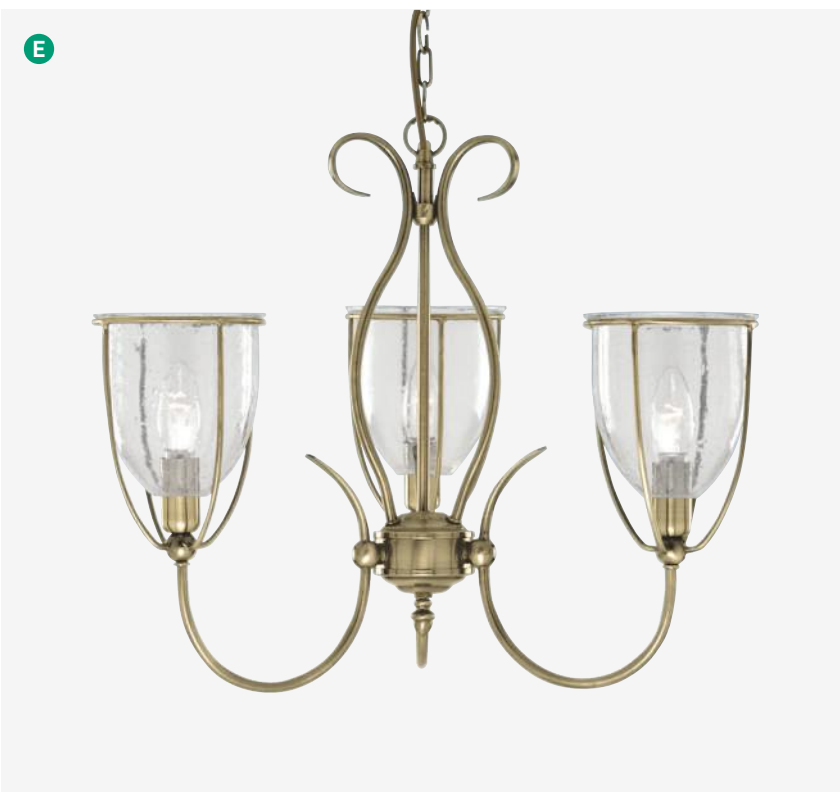

# CAMEROON

**A 975-5**  
Antique Brass  
Marble Glass

5x60w E14

**B 972-2**  
Antique Brass  
Marble Glass

2x60w E14

**C 4581-14AB**  
Antique Brass  
Marble Glass

1x60w E27

**D 6355-5AB**  
Antique Brass  
Clear Seeded  
Glass  
5x60w E14