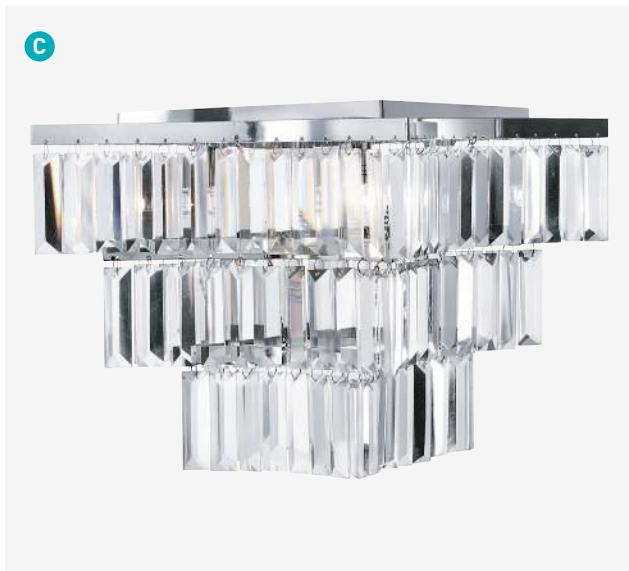

BEATRIX

A

Three Stage Remote
1. White
2. Blue
3. White & Blue

B

TRINITY

C

D