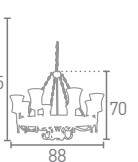

CARTWHEEL

Decorative

RUSTIC