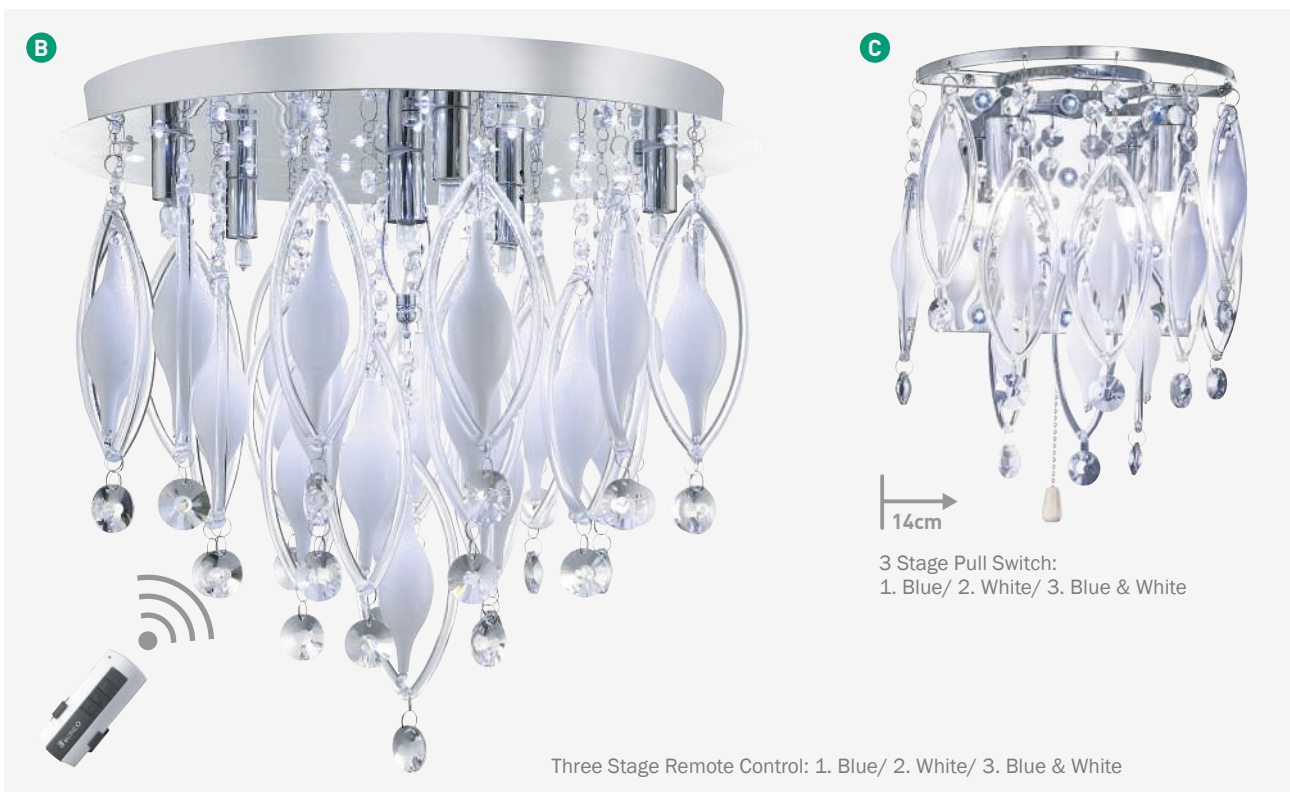

SPINDLE

A 2459-9CC
Chrome/Clear
White Glass

43
55

3.5w
900 LUMENS

9x33w G9 Remote Inc

BLUE WHITE
LED TECHNOLOGY

B 2456-6CC
Chrome/Clear
White Glass

43
44

2.2w
580 LUMENS

6x33w G9 Remote Inc

BLUE WHITE
LED TECHNOLOGY

C 3352-2CC
Chrome/Clear
White Glass

25
20

1w
190 LUMENS

2x33w G9

BLUE WHITE
LED TECHNOLOGY

Replacement Glass Items A,B,C : G02456-6