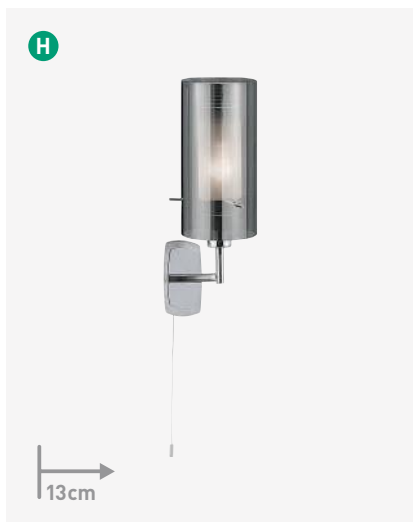

F 2305-5SM
Chrome/Smoked
and
Frosted Glass
120
13
5x60w E14

G 3303-3SM
Chrome/Smoked
and
Frosted Glass
130
71
3x60w E14