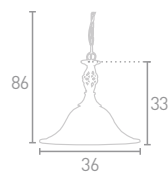

LINEA

CAMEROON

VICTORIANA

1x60w E27

1x60w E27

1x60w E27