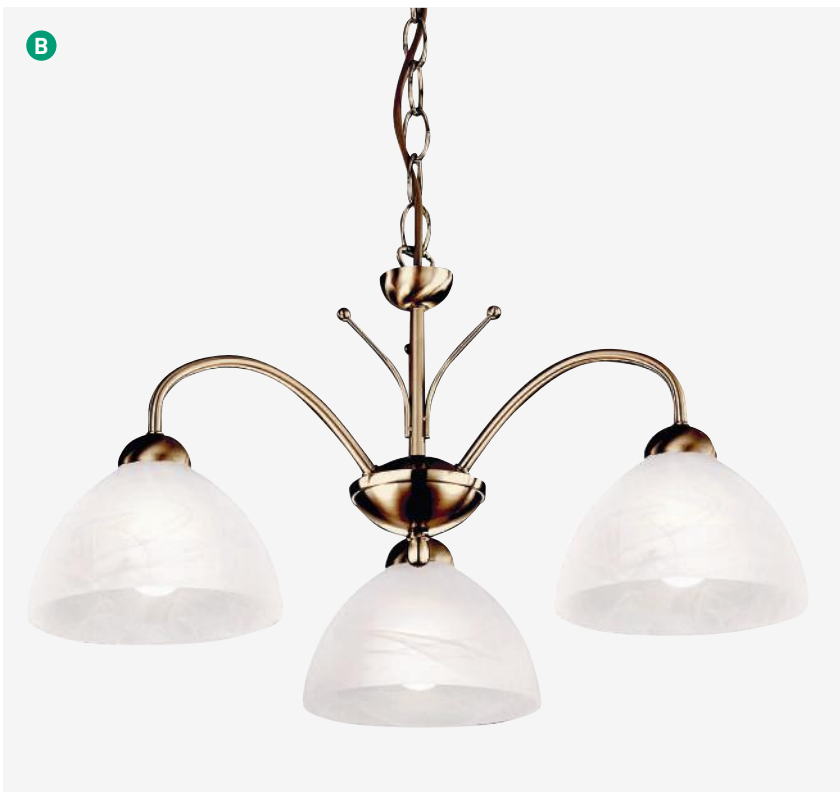

MILANESE

A 1135-5AB
Antique Brass
Alabaster Glass
5x60w E14

B 1133-3AB
Antique Brass
Alabaster Glass
3x60w E14