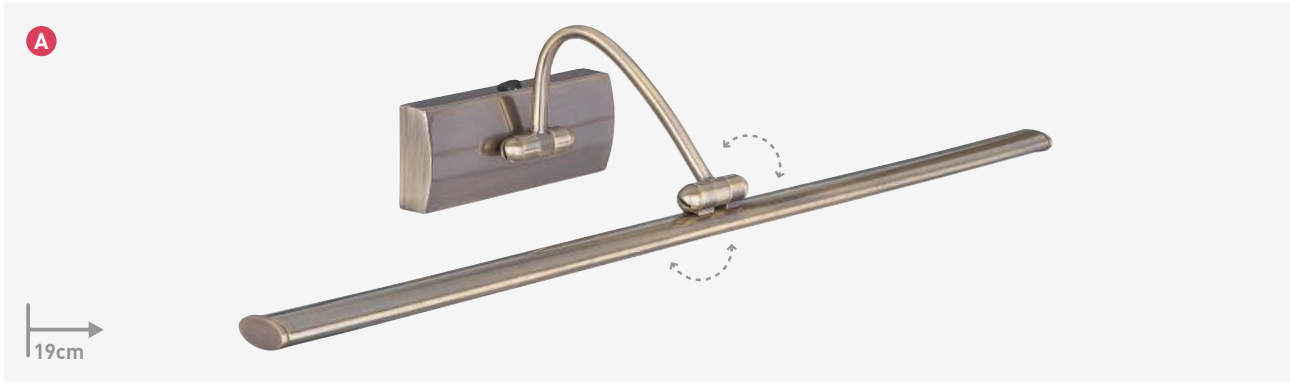

LED PICTURE LIGHTS

A 2982-81AB
Antique Brass

C 2984-51AB
Antique Brass

E 9917CC
Chrome