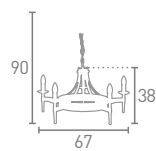

CARTWHEEL

12x40w E14

8x40w E14

5x40w E14

2x40w E14

5x60w E27