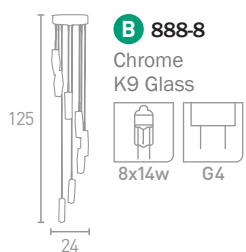

SCULPTURED ICE