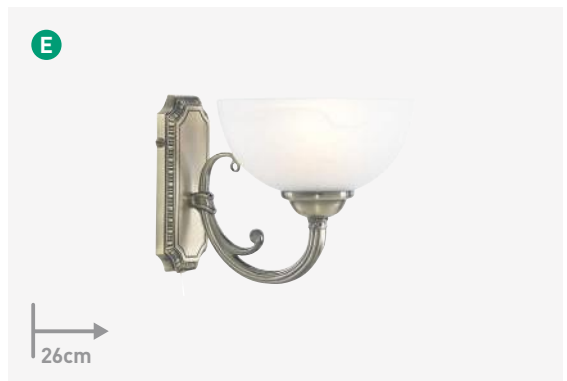

WINDSOR

A 3778-8AB
Antique Brass
Alabaster Glass
(6+2)

158
74
47

6x40w E14
2x40w E27

B 3775-5AB
Antique Brass
Alabaster Glass
(3+2)

155
74
47

3x40w E14
2x40w E27

C 5772-2AB
Antique Brass
Alabaster Glass

14
30

2x60w E14

D 3772-2AB
Antique Brass
Alabaster Glass

20
42

2x60w E14

E 3771-1AB
Antique Brass
Alabaster Glass

16
18

1x40w E14