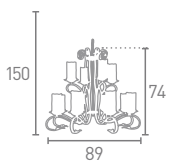

F 7912-12BK
Rustic Iron
White Crackle Glass
12x60w E27 Weight 15KG