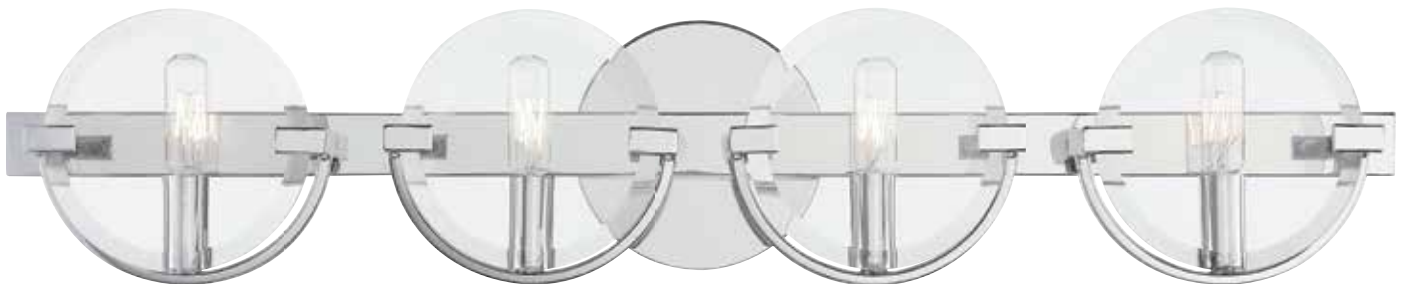

MALVERN

B.

- B. 8-2094-2-109**
2-Light Bath Bar
Polished Nickel Finish
16-1/8"W x 6-1/4"H x
4-5/8"E
2C 60W
Clear Beveled Glass

C.

- C. 8-2094-3-109**
3-Light Bath Bar
Polished Nickel Finish
24"W x 6-1/4"H x 4-5/8"E
3C 60W
Clear Beveled Glass