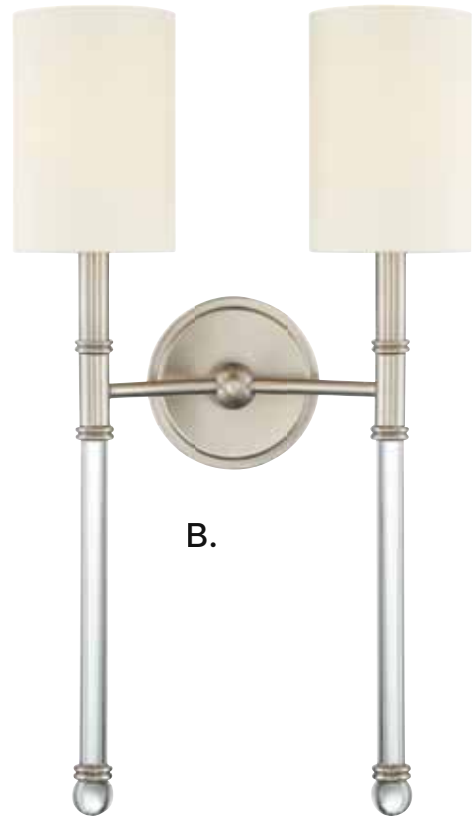

B.

1. **B. 9-103-2-SN**
   2-Light Sconce
   Satin Nickel Finish
   13"W x 21"H x 6-1/4"E
   2C 60W
   Soft White Shade