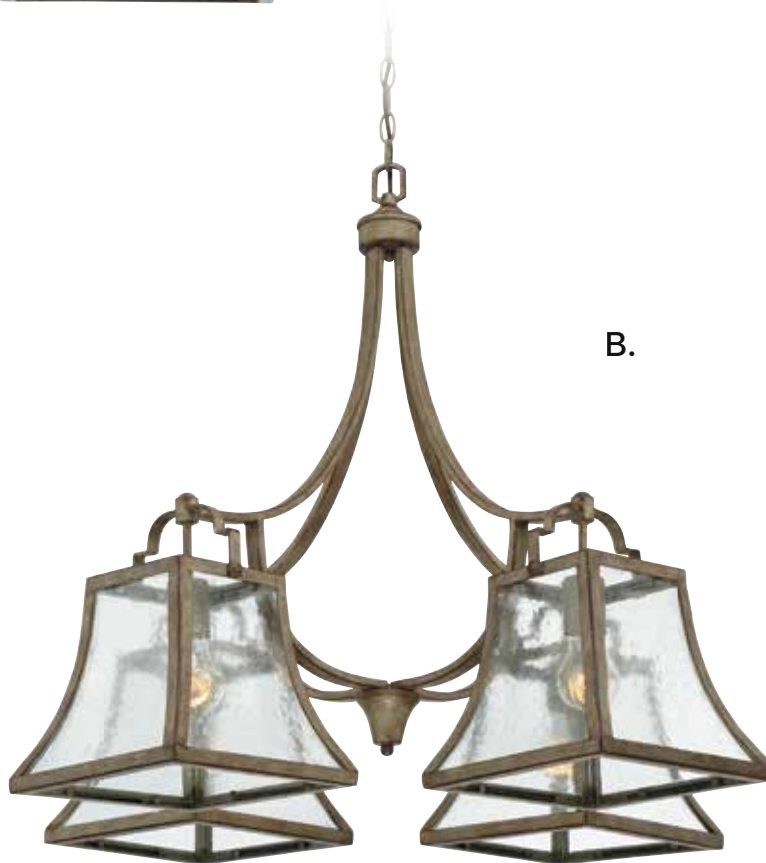

A. 1-920-6-12
6-Light Chandelier
Chateau Linen Finish
29"W x 29-1/2"H
6C 60W
Clear Seeded Glass
Metal Candle Covers

B. 1-921-4-12
4-Light Chandelier
Chateau Linen Finish
32"W x 29"H
4E 60W
Clear Seeded Glass
Metal Candle Covers

B.

C. 7-922-4-12
4-Light Pendant
Chateau Linen Finish
14"W x 24"H
Adj H 24" - 78"
4C 60W
Clear Seeded Glass
Metal Candle Covers

D. 7-923-1-12
1-Light Mini-Pendant
Chateau Linen Finish
9-1/2"W x 43"H
1E 100W
Clear Seeded Glass
Metal Candle Covers