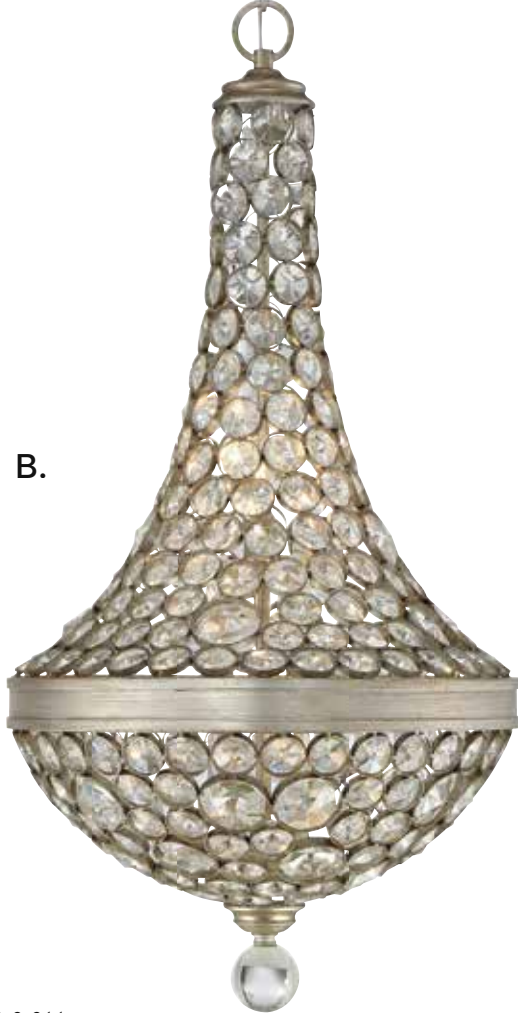

OBSIDIAN

B.

A. **9-833-2-211**
2-Light Sconce
Argentum Finish
14"W x 15-1/2"H x 5-1/2"E
2C 60W
Clear Crystal

B. **7-830-6-211**
6-Light Chandelier
Argentum Finish
17-1/2"W x 34"H
6C 60W
Clear Crystal

C. **6-832-3-211**
3-Light Semi-Flush
Argentum Finish
17-7/8"W x 15"H
3E 100W
Clear Crystal

D. **7-831-8-211**
8-Light Chandelier
Argentum Finish
26"W x 42-5/8"H
8C 60W
Clear Crystal