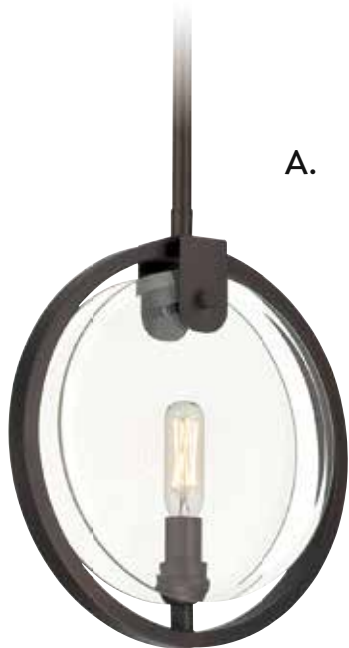

SIDE VIEW

A.

*B.

BYRNE

BYRNE

A. 7-663-1-13
1-Light Mini-Pendant
English Bronze Finish
9-1/2"W x 40-1/2"H
1C 60W
Clear Beveled Glass
Metal Candle Cover

B. 1-660-8-13
8-Light Chandelier
English Bronze Finish
30"W x 31"H
8C 60W
Clear Beveled Glass
Metal Candle Covers

C. 7-662-6-13
6-Light Pendant
English Bronze Finish
20"W x 23"H
Adj H 23" - 77"
6C 60W
Clear Beveled Glass
Metal Candle Covers

D. 1-661-5-13
5-Light Chandelier
English Bronze Finish
21"W x 26"H
5C 60W
Clear Beveled Glass
Metal Candle Covers