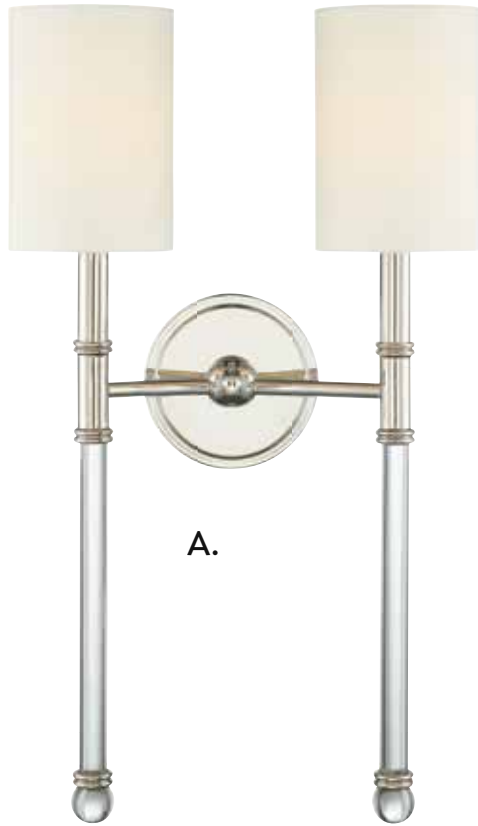

FREMONT

A.

1. **A. 9-103-2-109**
   2-Light Sconce
   Polished Nickel Finish
   13"W x 21"H x 6-1/4"E
   2C 60W
   Soft White Shade