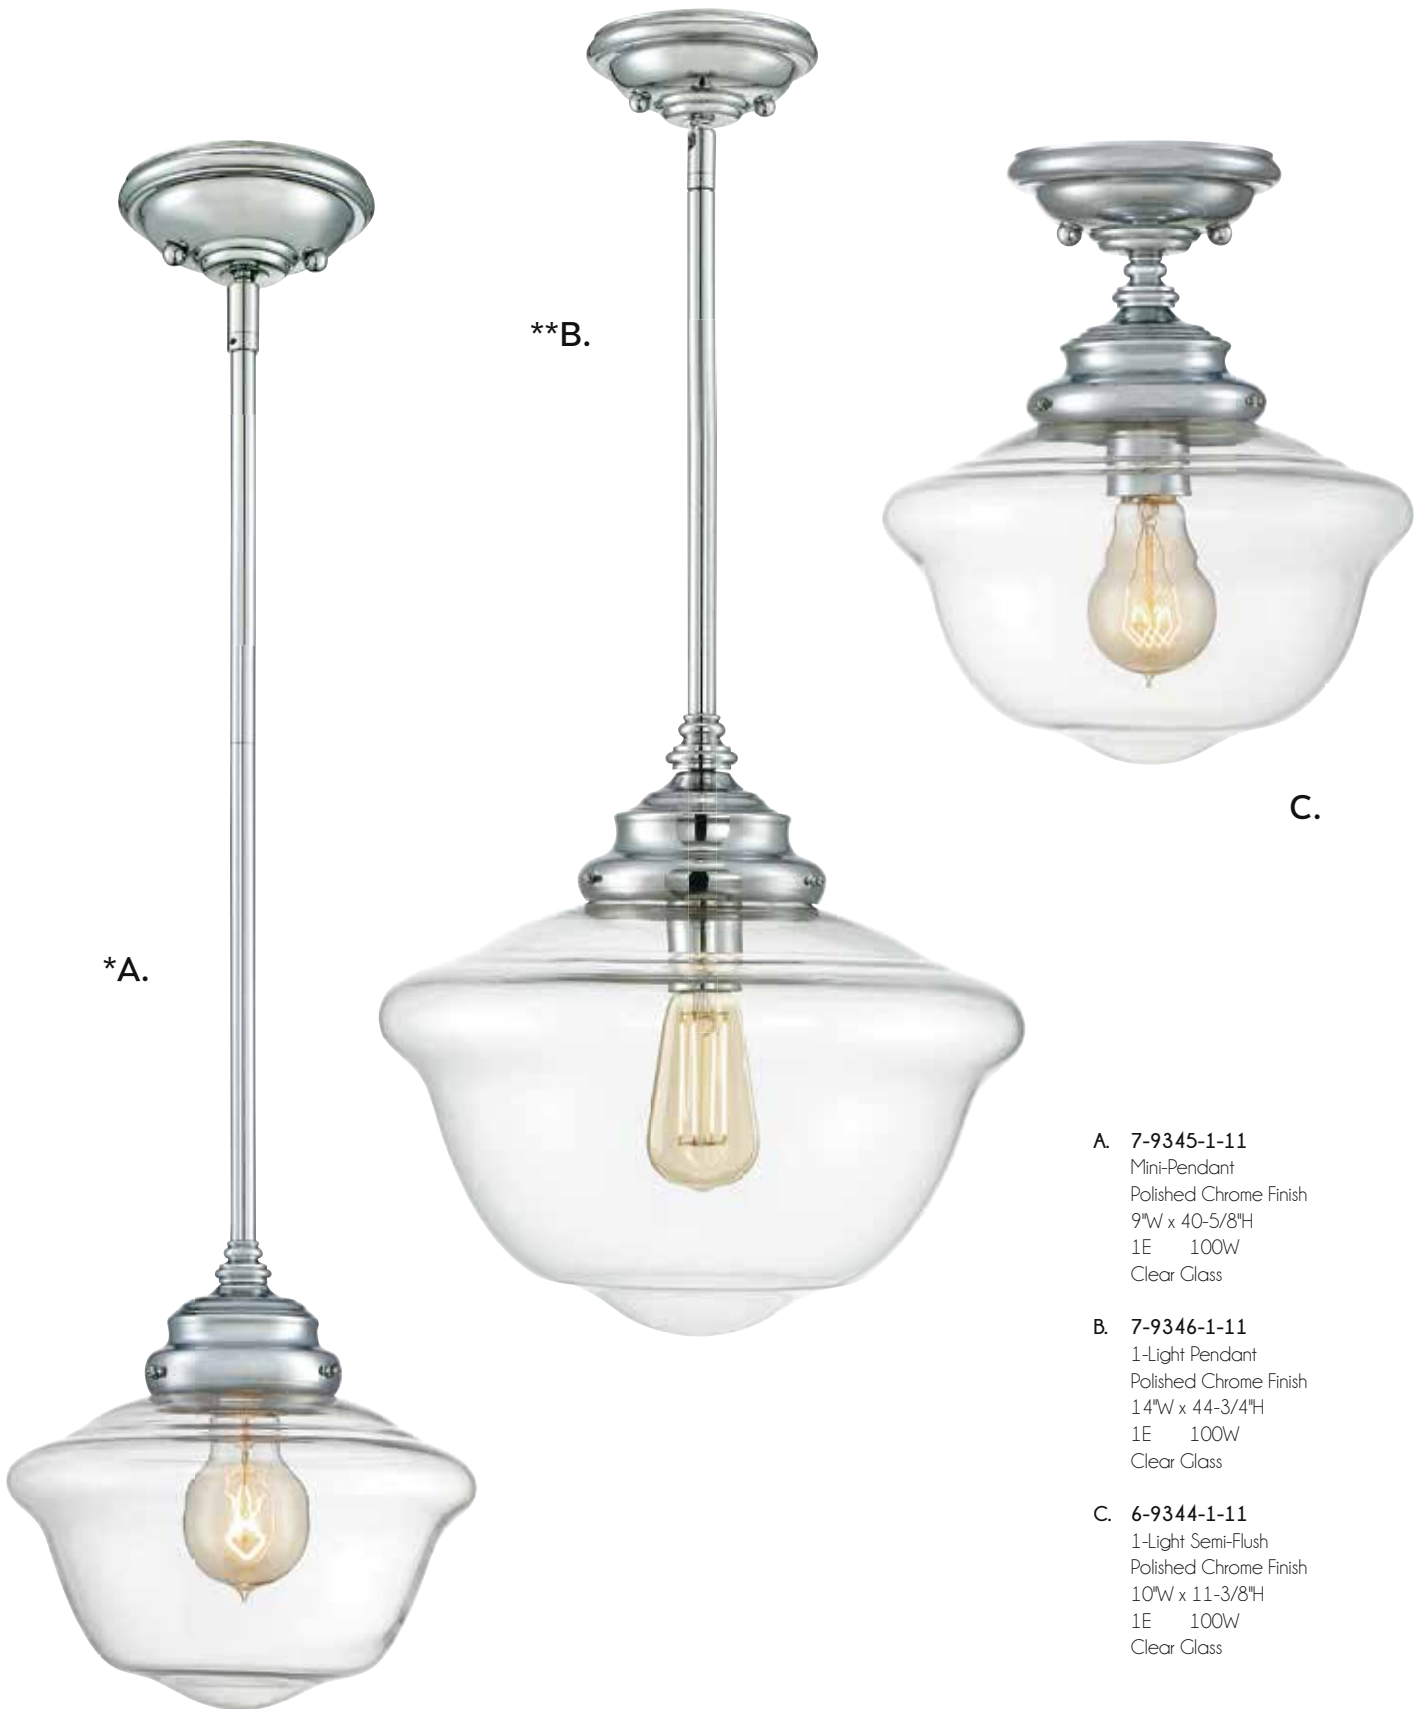

FAIRFIELD

*A.

**B.

C.

A. 7-9345-1-11
Mini-Pendant
Polished Chrome Finish
9"W x 40-5/8"H
1E 100W
Clear Glass

B. 7-9346-1-11
1-Light Pendant
Polished Chrome Finish
14"W x 44-3/4"H
1E 100W
Clear Glass

C. 6-9344-1-11
1-Light Semi-Flush
Polished Chrome Finish
10"W x 11-3/8"H
1E 100W
Clear Glass

*Options: 7-EXT-11 Pendant Extension Rod - 9-1/2"

**Options: 7-EXTLG-11 Pendant Extension Rod - 12"