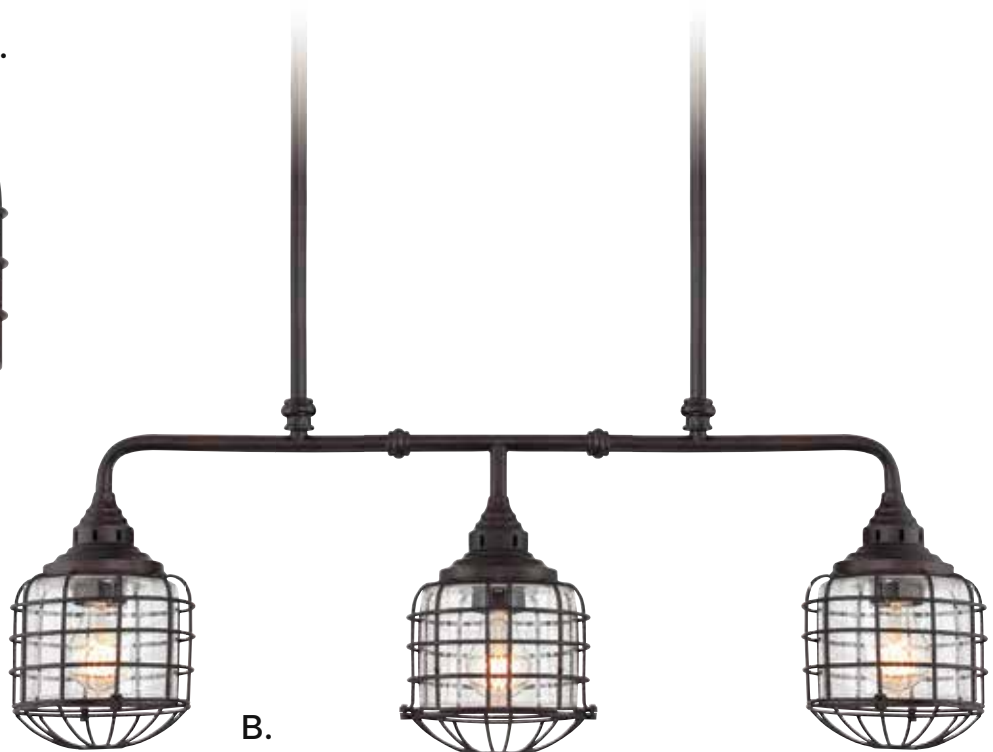

B.

Options: 7-EXTLG-13 Pendant Extension Rod - 12"