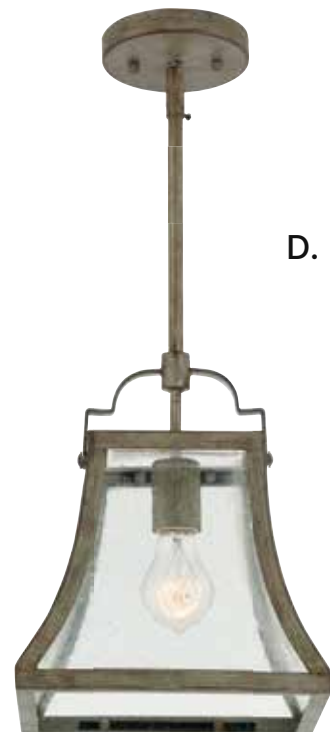

D.

Options: 7-EXT-12 Pendant Extension Rod - 9-1/2"