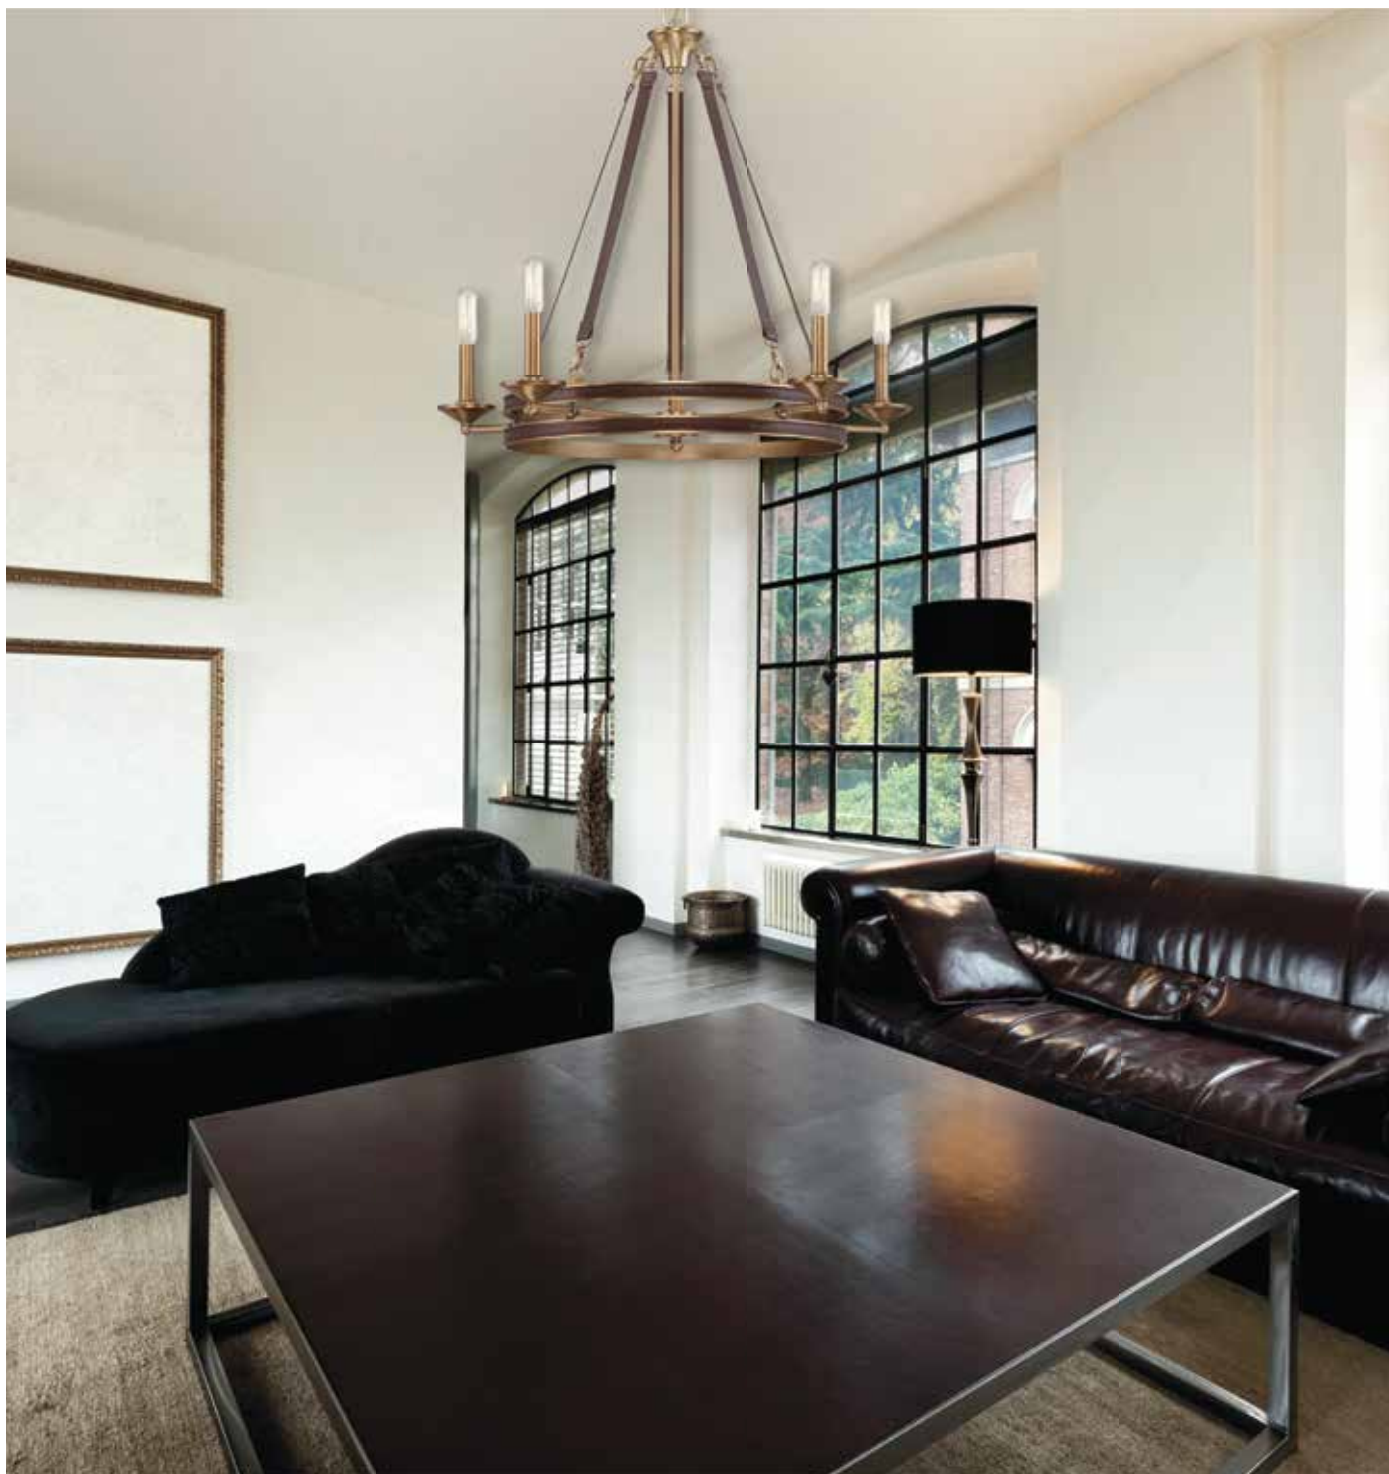

**Options: 7-EXTLG-11 Pendant Extension Rod - 12"

FAIRFIELD

HARRINGTON

A. 7-611-5-50
5-Light Pendant
Harness Leather w/ Rubbed
Brass Finish
26"W x 29-1/2"H
5C 60W
Metal Candle Covers

B. 3-612-4-50
4-Light Foyer
Harness Leather w/ Rubbed
Brass Finish
13"W x 30"H
4C 60W
Metal Candle Covers