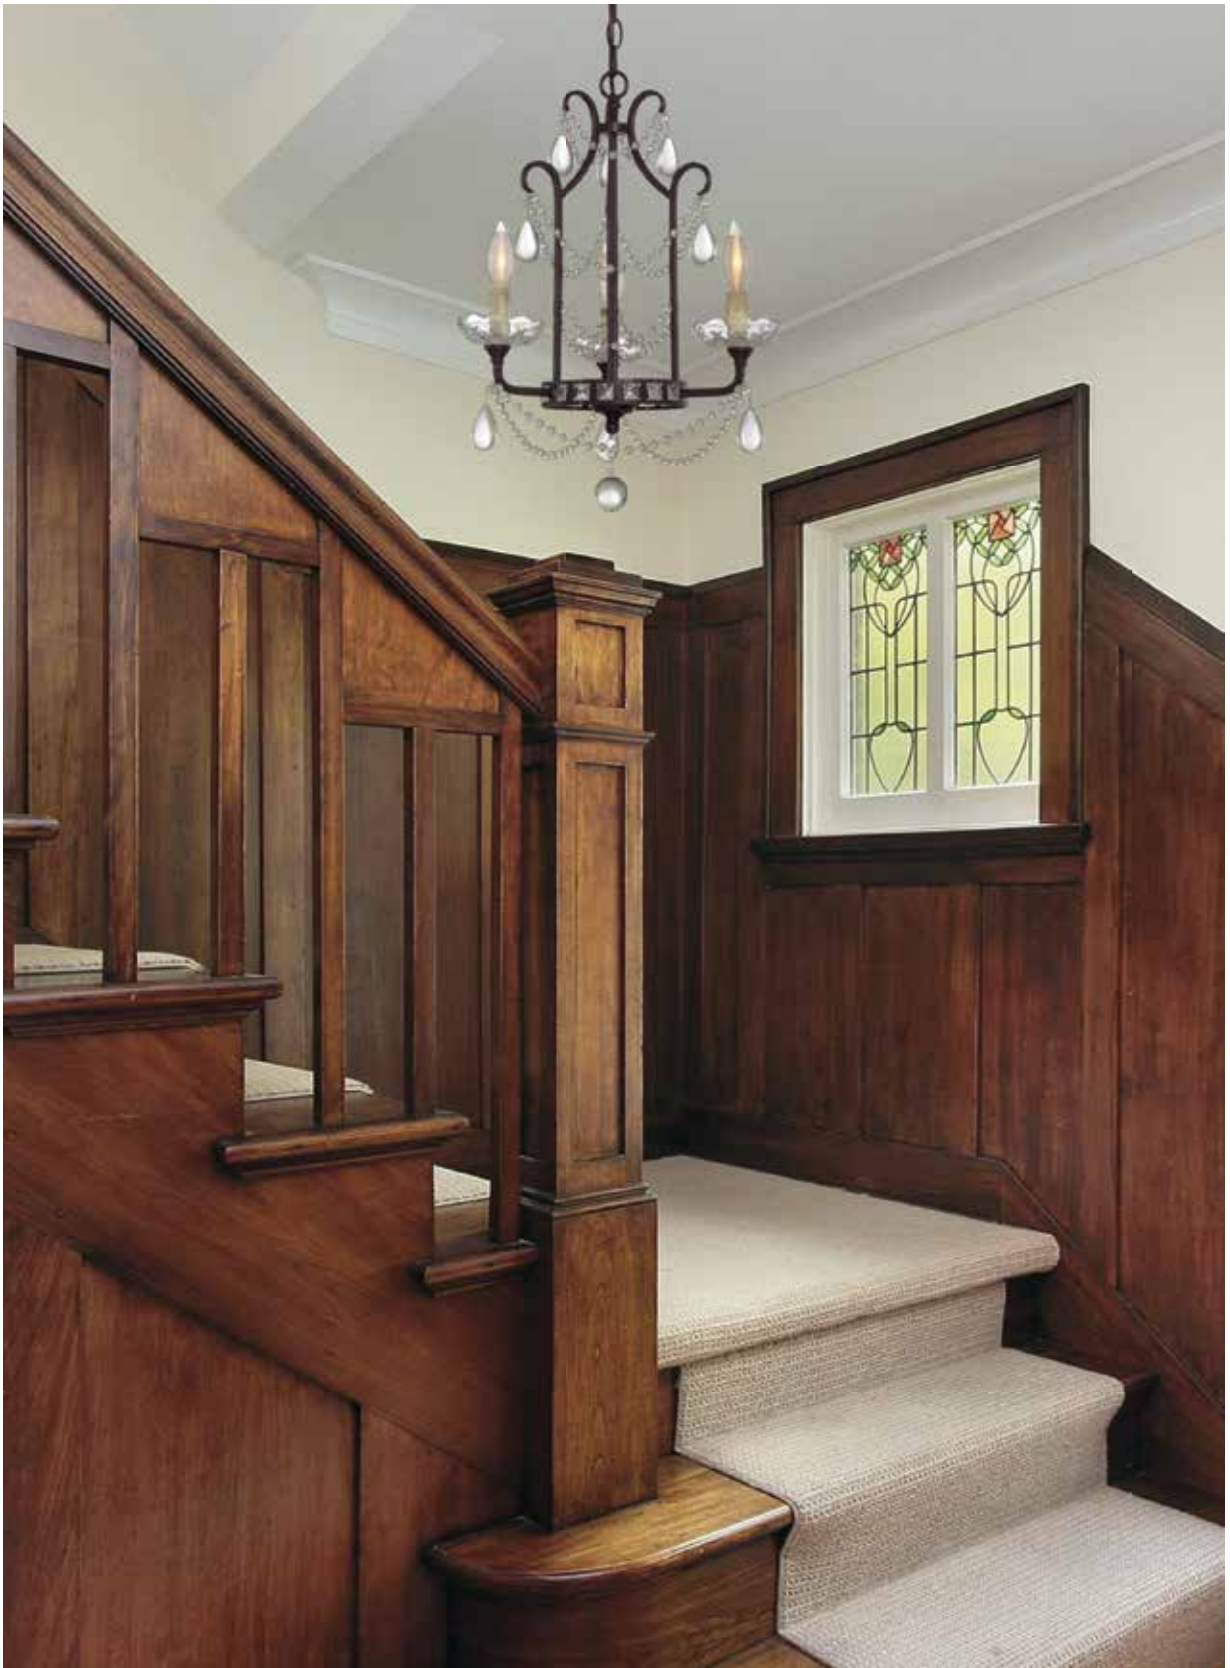

MINI-CHANDELIERS