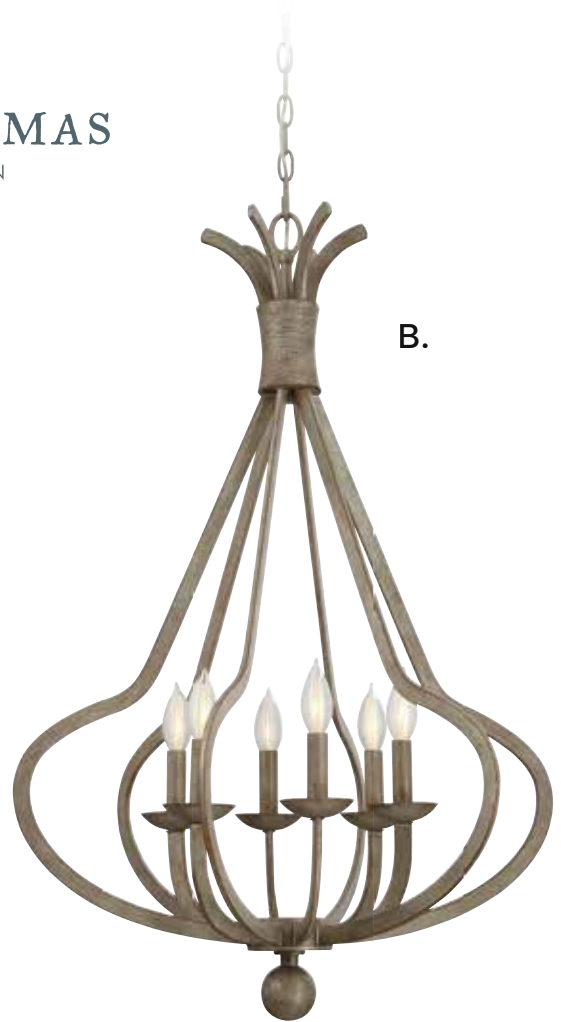

ROSETTE

BRIAN THOMAS
COLLECTION

A.

B.

C.

A. 1-761-5-12
5-Light Chandelier
Chateau Linen Finish
28"W x 26-1/2"H
5C 60W
Metal Candle Covers

B. 3-762-6-12
6-Light Foyer
Chateau Linen Finish
24"W x 36"H
6C 60W
Metal Candle Covers

C. 1-760-8-12
8-Light Chandelier
Chateau Linen Finish
33"W x 33"H
8C 60W
Metal Candle Covers