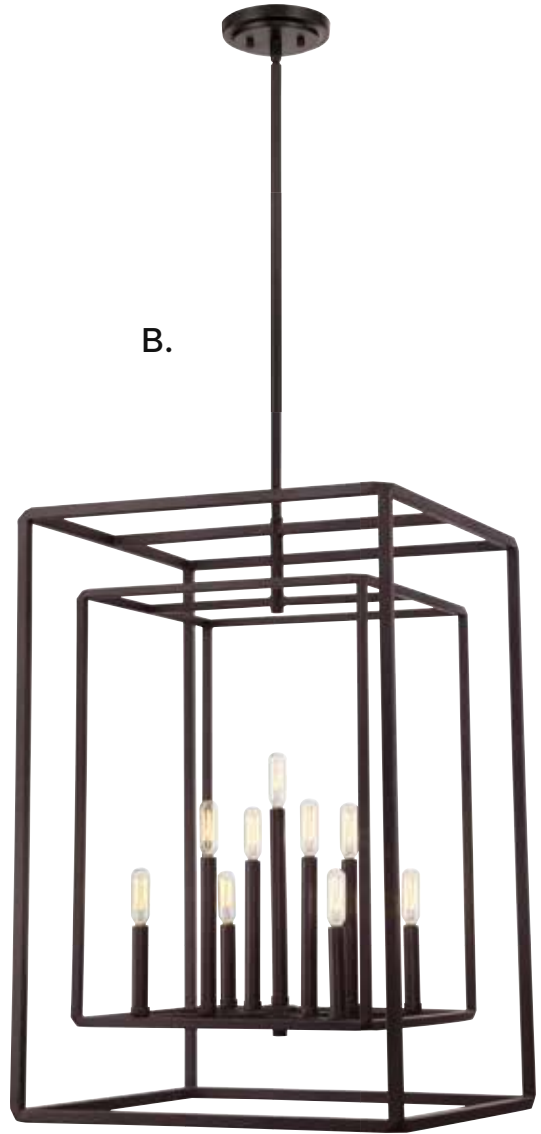

BERLIN

A.

B.

C.

Options: 7-EXTLG-13 Pendant Extension Rod - 12"