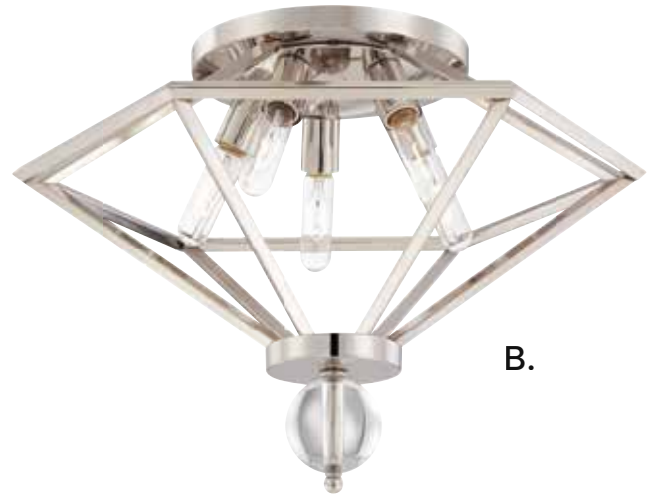

A. 7-680-6-322
6-Light Pendant
Warm Brass Finish
25-1/2"W x 44-1/2"H
6E 60W
Clear Crystal
Metal Candle Covers

B. 6-682-5-322
5-Light Semi-Flush
Warm Brass Finish
23"W x 18"H
5E 60W
Clear Crystal
Metal Candle Covers

C. 7-681-3-322
3-Light Pendant
Warm Brass Finish
20-1/4"W x 41"H
3E 60W
Clear Crystal
Metal Candle Covers

TEKOA

BRIAN THOMAS
COLLECTION

A.

B.

C.

A. **7-680-6-109**
6-Light Pendant
Polished Nickel Finish
25-1/2"W x 44-1/2"H
6E 60W
Clear Crystal
Metal Candle Covers

B. **6-682-5-109**
5-Light Semi-Flush
Polished Nickel Finish
23"W x 18"H
5E 60W
Clear Crystal
Metal Candle Covers

C. **7-681-3-109**
3-Light Pendant
Polished Nickel Finish
20-1/4"W x 41"H
3E 60W
Clear Crystal
Metal Candle Covers