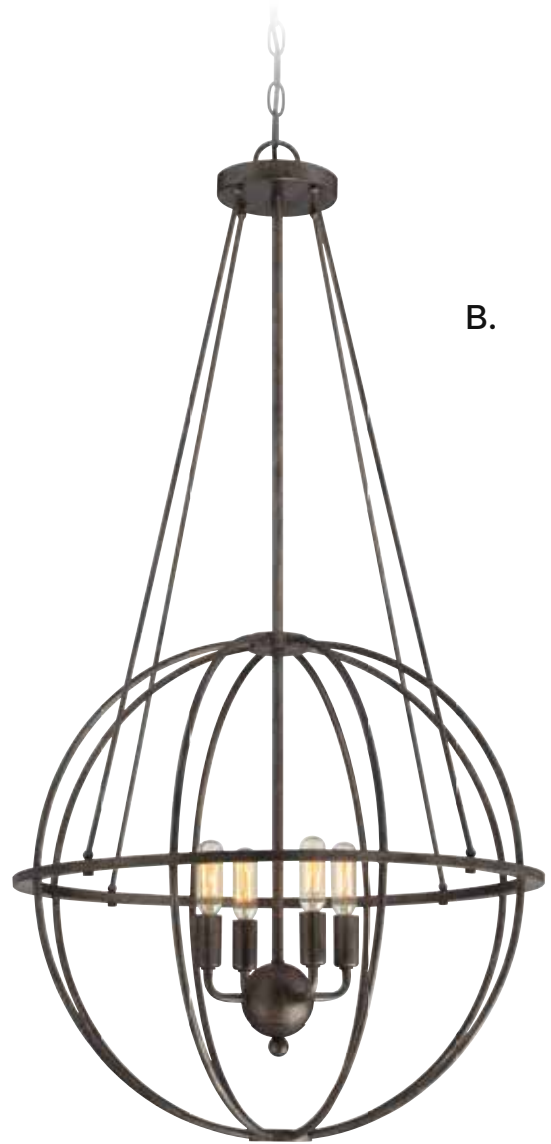

B.

A. **1-580-6-42**
6-Light Chandelier
Galaxy Bronze Finish
24"W x 21-1/2"H
Adj H 21-1/2" - 56"
6C 60W
White Etched Glass

B. **7-581-4-42**
4-Light Pendant
Galaxy Bronze Finish
20"W x 39"H
4C 60W
Metal Candle Covers

Options: 7-EXT-42 Pendant Extension Rod - 9-1/2"