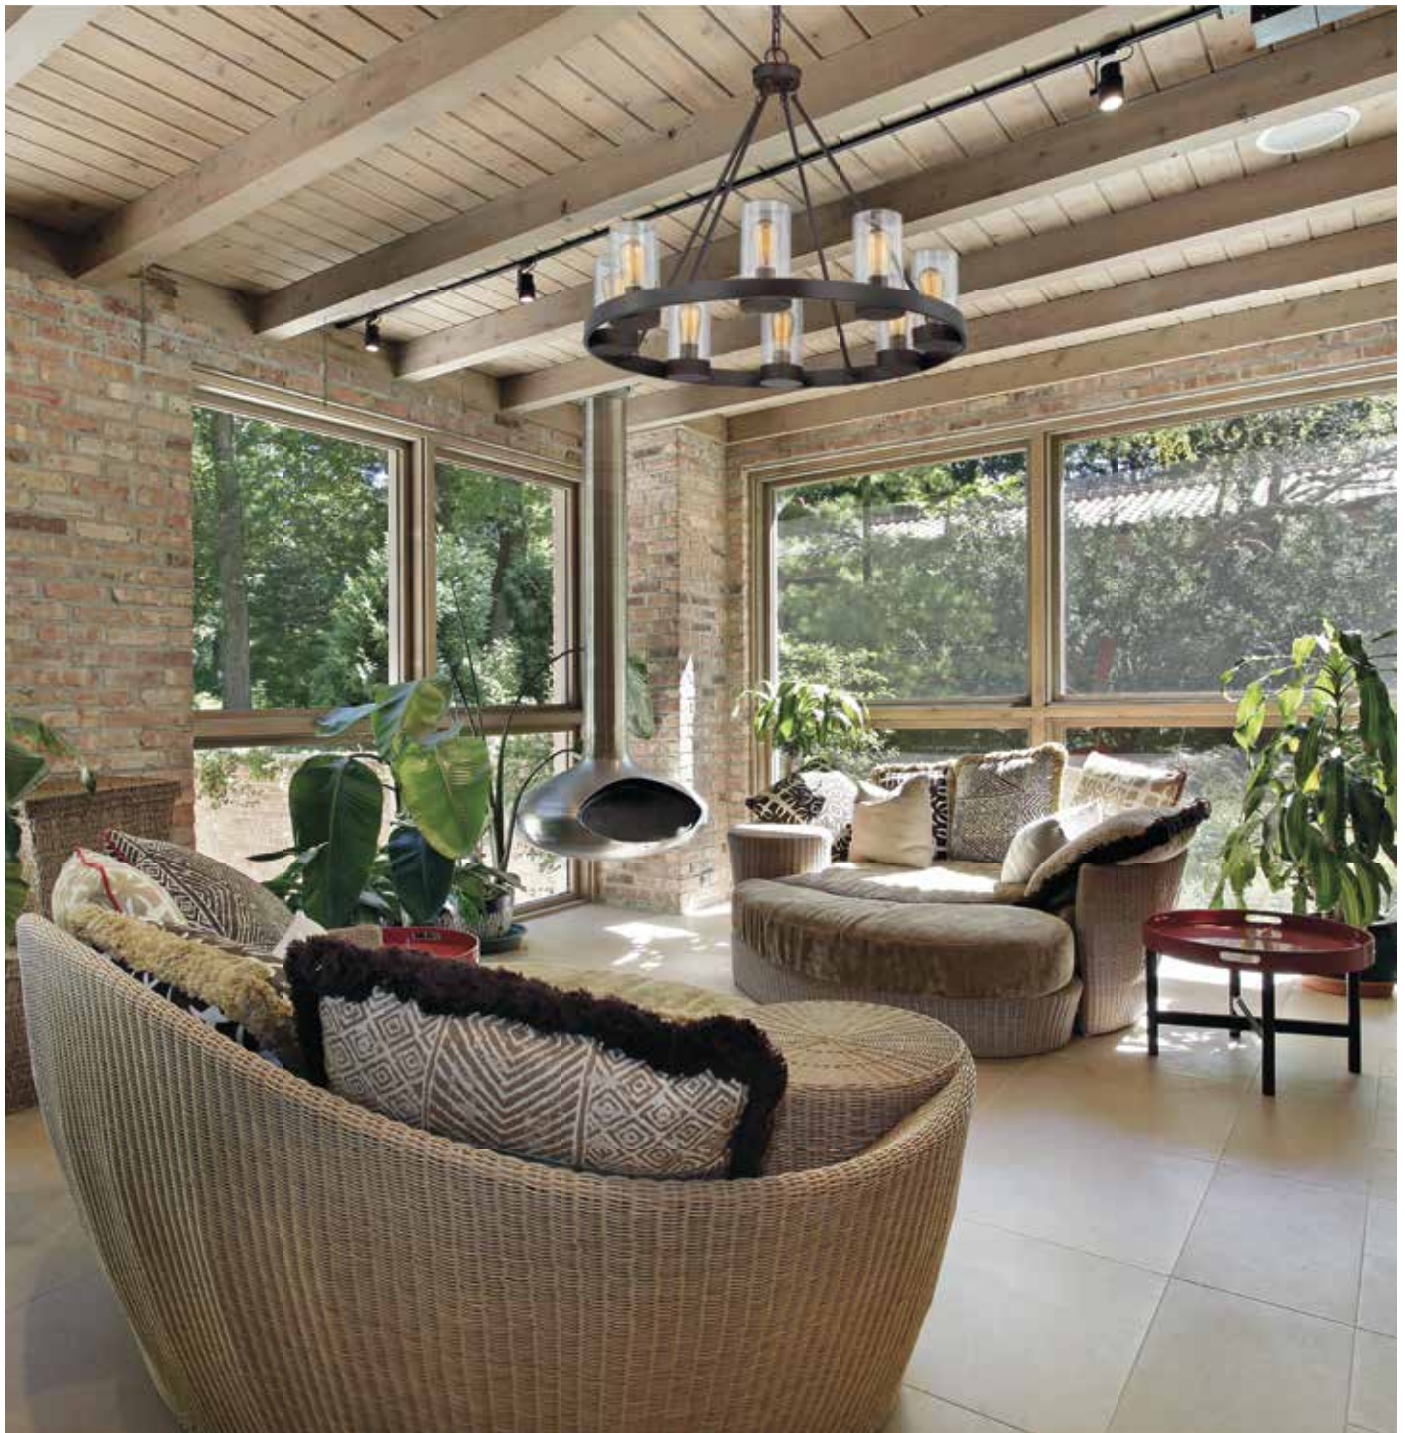

A. 1-1130-8-13

8-Light Outdoor Chandelier
English Bronze Finish
32"W x 27-5/8"H
8E 60W
Clear Glass
UL Damp Rated

B. 1-1131-12-13

12-Light Outdoor
Rectangular Chandelier
English Bronze Finish
45"L x 19"W x 30"H
12E 60W
Clear Glass
UL Damp Rated

C. 9-1132-1-13

1-Light Outdoor Sconce
English Bronze Finish
5-1/8"W x 9-7/8"H x 5-3/4"E
1E 60W
Clear Glass
UL Wet Rated