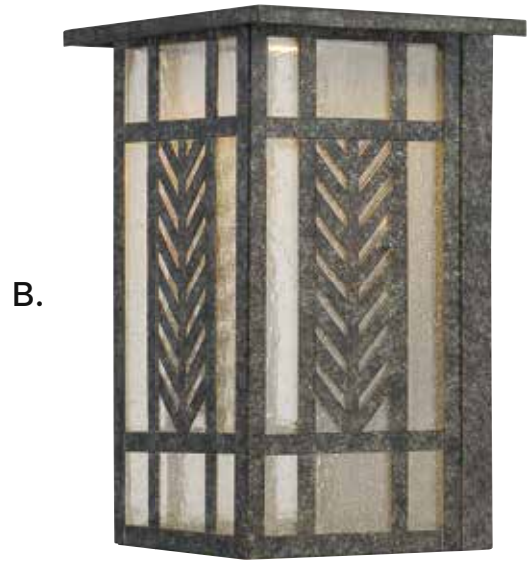

WATERTON

LED