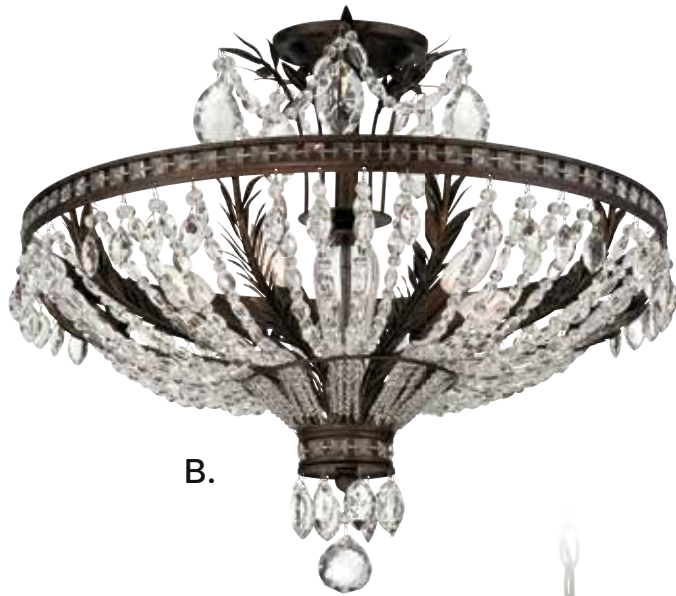

SHERATON

1. **A. 1-371-12-56**
   12-Light Chandelier
   New Tortoise Shell Finish
   36"W x 44-1/2"H
   12C 60W
   Clear Crystal
   White Drip Candle Covers
2. **B. 6-372-5-56**
   5-Light Semi-Flush
   New Tortoise Shell Finish
   24"W x 20-1/2"H
   5C 60W
   Clear Crystal
3. **C. 9-372-2-56**
   2-Light Sconce
   New Tortoise Shell Finish
   12-1/8"W x 27"H x 7-1/2"E
   2C 60W
   Clear Crystal
   White Drip Candle Covers
4. **D. 1-370-6-56**
   6-Light Chandelier
   New Tortoise Shell Finish
   25"W x 32"H
   6C 60W
   Clear Crystal
   White Drip Candle Covers