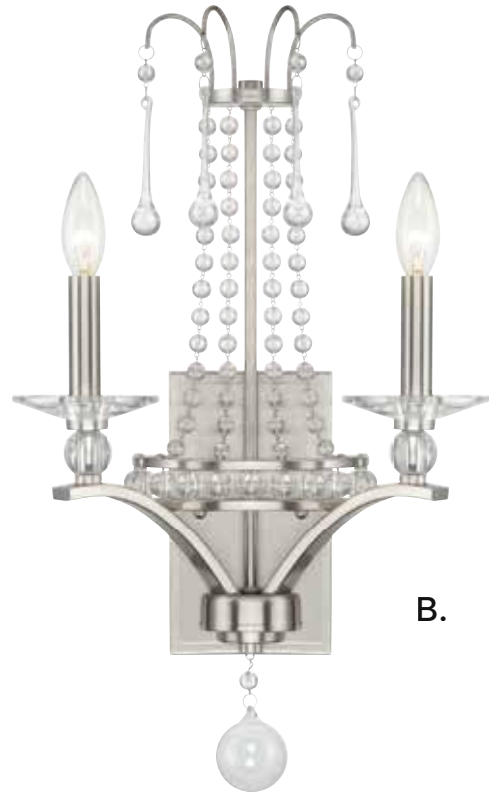

C. 1-875-5-109
5-Light Chandelier
Polished Nickel Finish
27"W x 32"H
5C 60W
Smoked Crystal
Metal Candle Covers

ALANA

ALANA

BRIAN THOMAS
COLLECTION

A.

B.

- A. **1-402-12-SN**
12-Light Chandelier
Satin Nickel Finish
35-1/2"W x 46"H
12C 60W
Clear Crystal
Metal Candle Covers
- B. **9-403-2-SN**
2-Light Sconce
Satin Nickel Finish
13"W x 21-1/2"H x 6-1/2"E
2C 60W
Clear Crystal
Metal Candle Covers