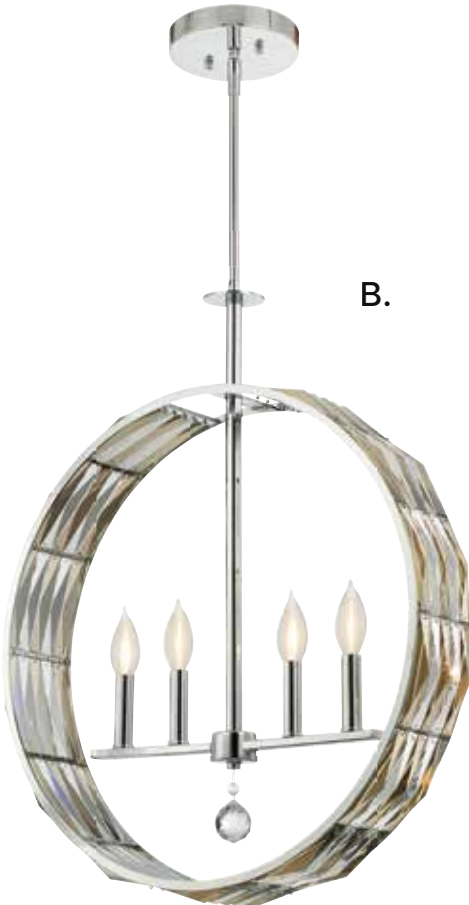

C. 1-975-6-11
6-Light Chandelier
Chrome Finish
23-3/4"W x 18-1/4"H
Adj H 18-1/4" - 72-1/4"
6C 60W
Clear Crystal
Metal Candle Covers

LANCASTER

*A.

*B.

**C.

*Options: 7-EXT-11 Pendant Extension Rod - 9-1/2" **Options: 7-EXTLG-11 Pendant Extension Rod - 12"

LANCASTER

A. 1-973-6-11
6-Light Trestle
Polished Chrome Finish
41"L x 10"W x 21"H
Adj H 21" - 72"
6C 60W
Clear Crystal
Metal Candle Covers

B. 7-971-4-11
4-Light Pendant
Polished Chrome Finish
22"L x 4-1/2"W x 29"H
Adj H 29" - 83"
4C 60W
Clear Crystal
Metal Candle Covers

C. 7-970-2-11
2-Light Pendant
Polished Chrome Finish
15-1/2"L x 4-1/2"W x 18"H
Adj H 18" - 72"
2E 100W
Clear Crystal
White Opal Glass Chimneys

LANCASTER

Options: 7-EXT-11 Pendant Extension Rod - 9-1/2"

STRATTON