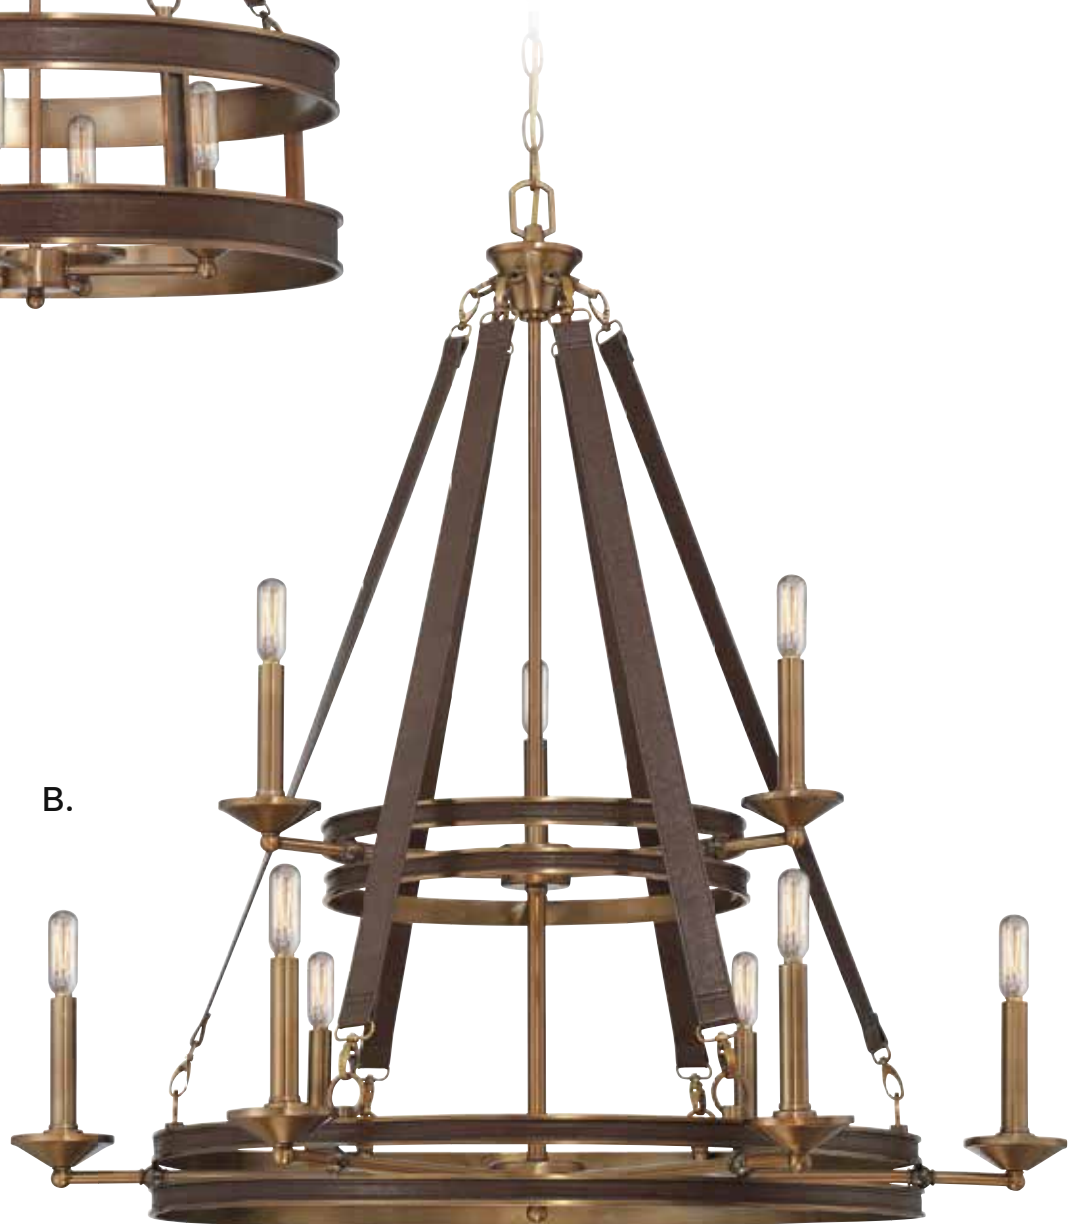

HARRINGTON