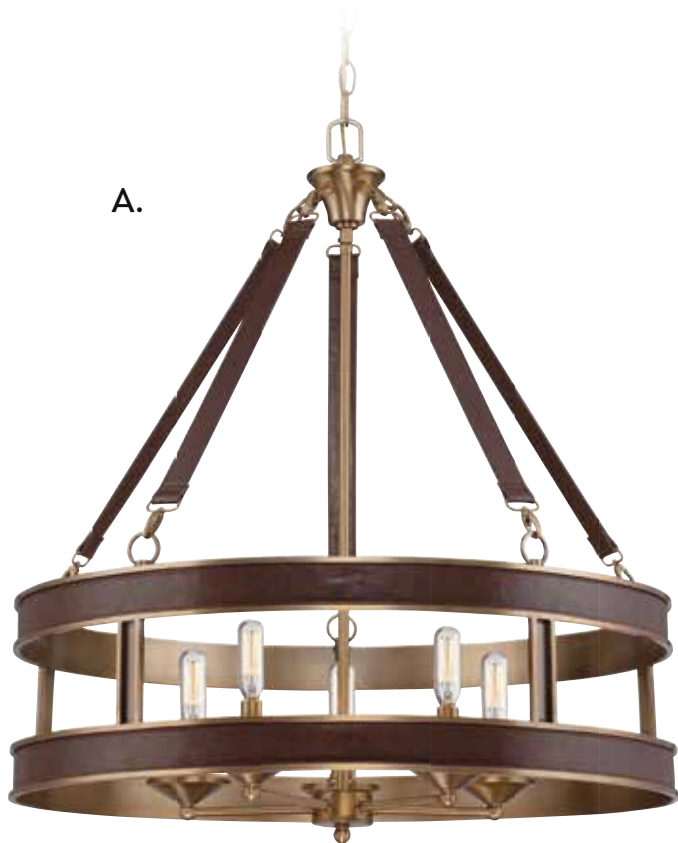

HARRINGTON

A.