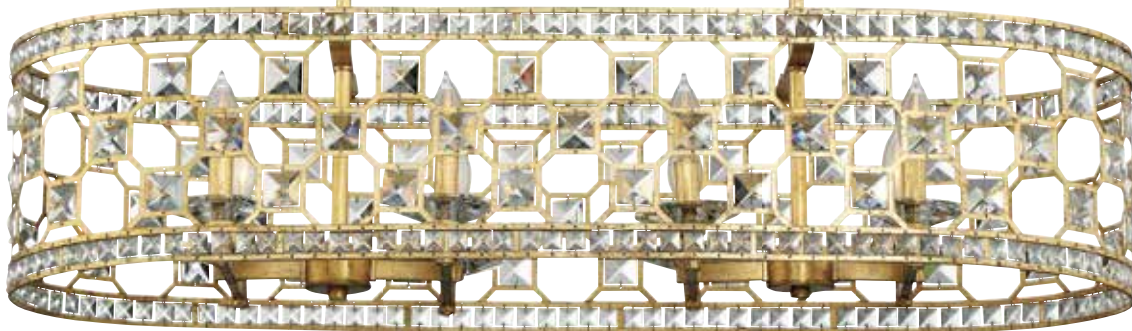

CLARION

CLARION

A.

B.

BRIAN THOMAS
COLLECTION

A. 1-841-8-33
8-Light Oval Chandelier
Gold Bullion Finish
41-1/2"L x 15"W x 11-1/2"H
Adj H 11-1/2" - 65-1/2"
8C 60W
Clear Crystal
Metal Candle Covers

B. 9-844-2-33
2-Light Sconce
Gold Bullion Finish
8"W x 12"H x 4"E
2C 60W
Clear Crystal
Metal Candle Covers