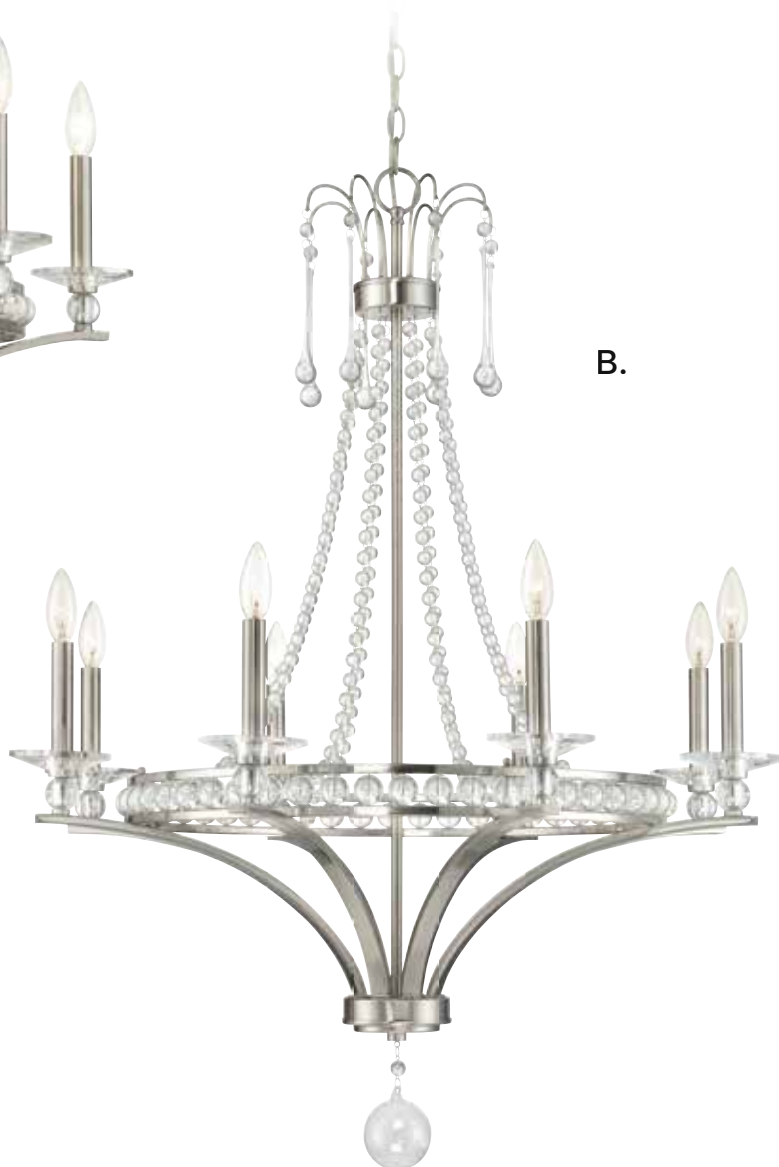

- A. **1-400-5-SN**
  5-Light Chandelier
  Satin Nickel Finish
  27-1/8"W x 34-3/4"H
  5C 60W
  Clear Crystal
  Metal Candle Covers

B.