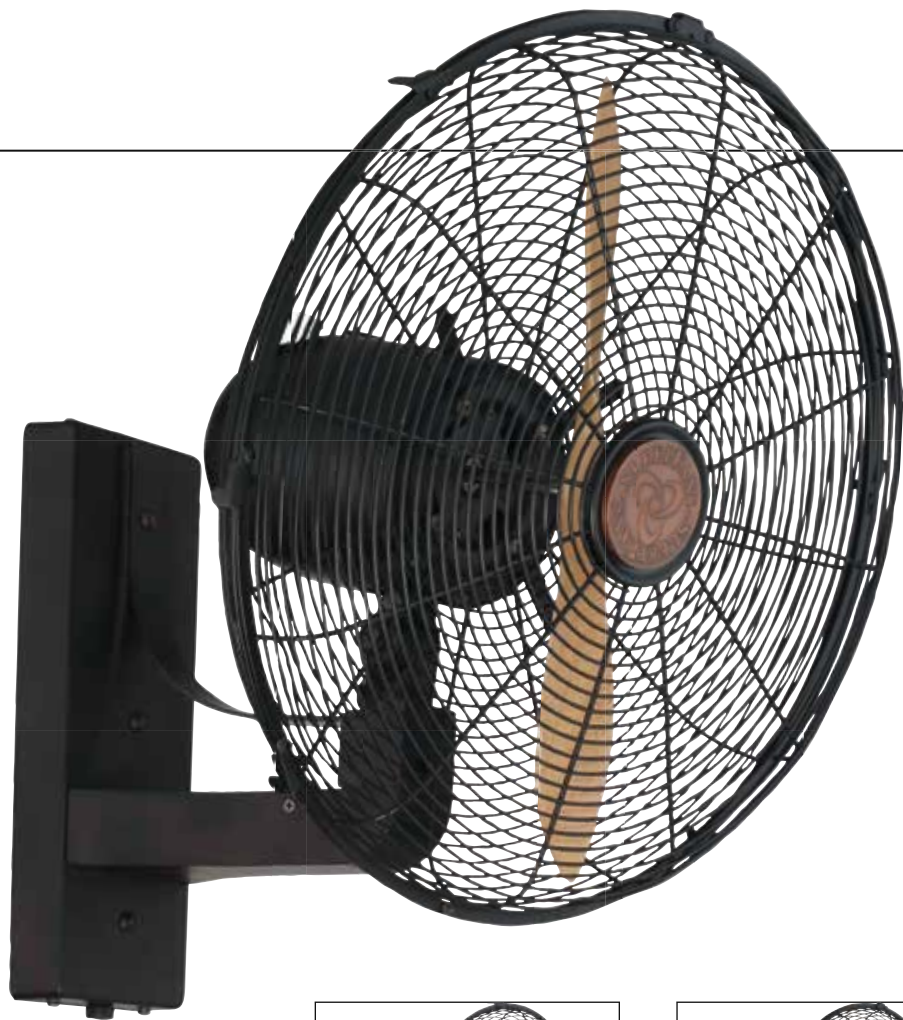

FAN NUMBER	16-WF-SN	16-WF-13
MOTOR FINISH	Satin Nickel	English Bronze
BLADE FINISH	Solid Wood / Silver	Solid Wood / Beechwood

COMPATIBLE REMOTE CONTROL: RMT003

- Motor Size 74 x 16
- 40° Adjustable Head Pitch (20° Up/20° Down)
- 60° Oscillation (30° Right/30° Left)
- 16" Solid Steel Protective Cage

- Hardwired Includes 6' Cord & Plug
- Fans & Blades are **ETL Damp Location**
- Can Be Mounted in Inverted Position

Handheld Remote Control
Included
RMT013

ENERGY INFORMATION at High Speed		
Airflow 1,698 Cubic Feet Per Minute	Electricity Use 42.6 Watts (Excludes Lights)	Airflow Efficiency 40 Cubic Feet Per Minute Per Watt
Compare: 36" to 48" ceiling fans have airflow efficiencies ranging from approximately 71 to 86 cubic feet per minute per watt at high speed.