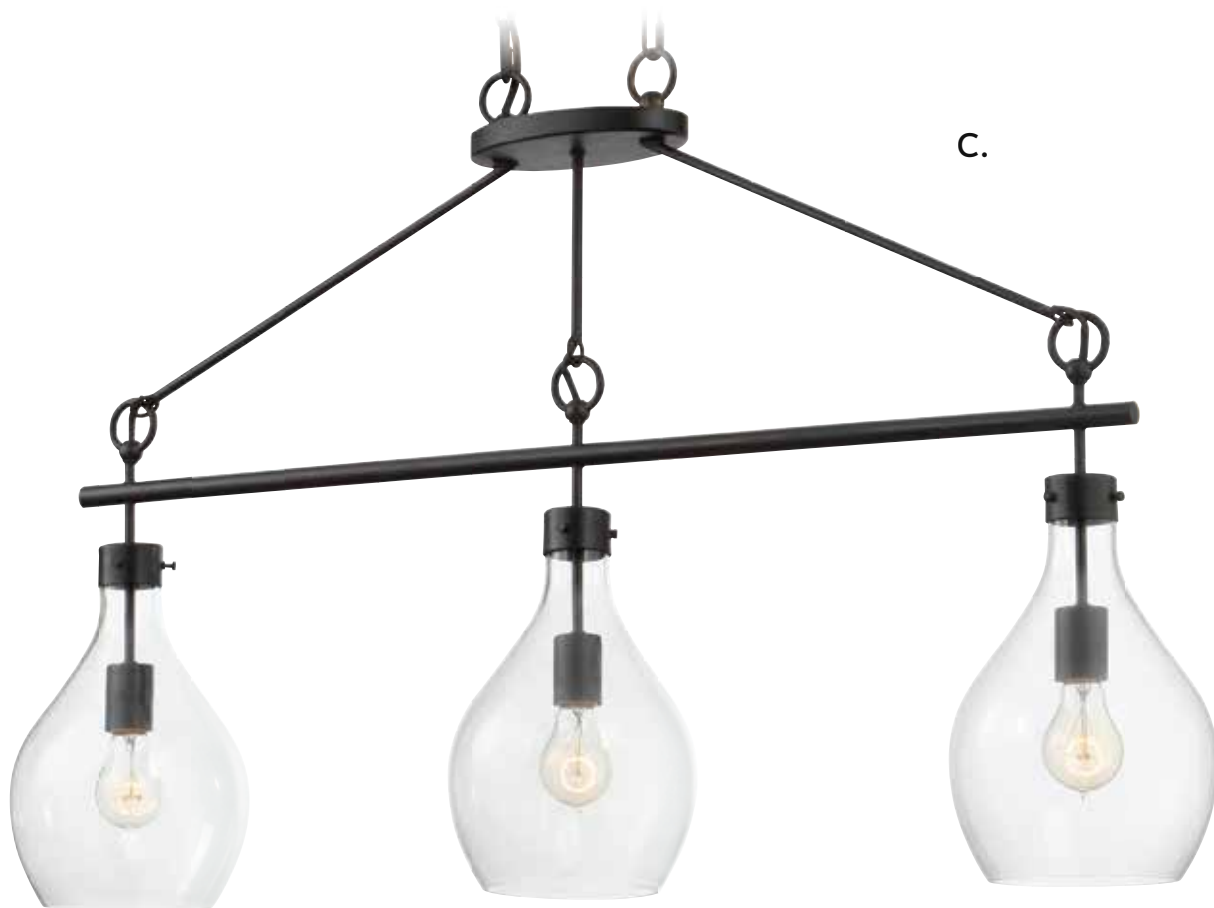

PULASKI

B.

- C. **1-803-3-02**
3-Light Trestle
Oiled Bronze Finish
42"L x 7-3/4"W x 26-1/8"H
3E 100W
Clear Glass

PULASKI

Options: 7-EXT-02 Pendant Extension Rod - 9-1/2"

MACAULEY

A.

- A. **1-2060-5-51**
5-Light Chandelier
Vintage Black w/ Warm Brass Finish
26"W x 24-7/8"H
Adj H 24-7/8" - 78-7/8"
5E 60W
Clear Glass