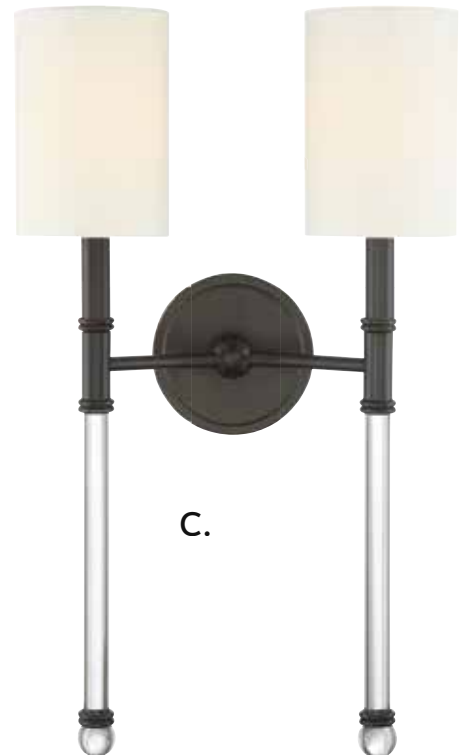

C.

1. **C. 9-103-2-44**
   2-Light Sconce
   Classic Bronze Finish
   13"W x 21"H x 6-1/4"E
   2C 60W
   Soft White Shade