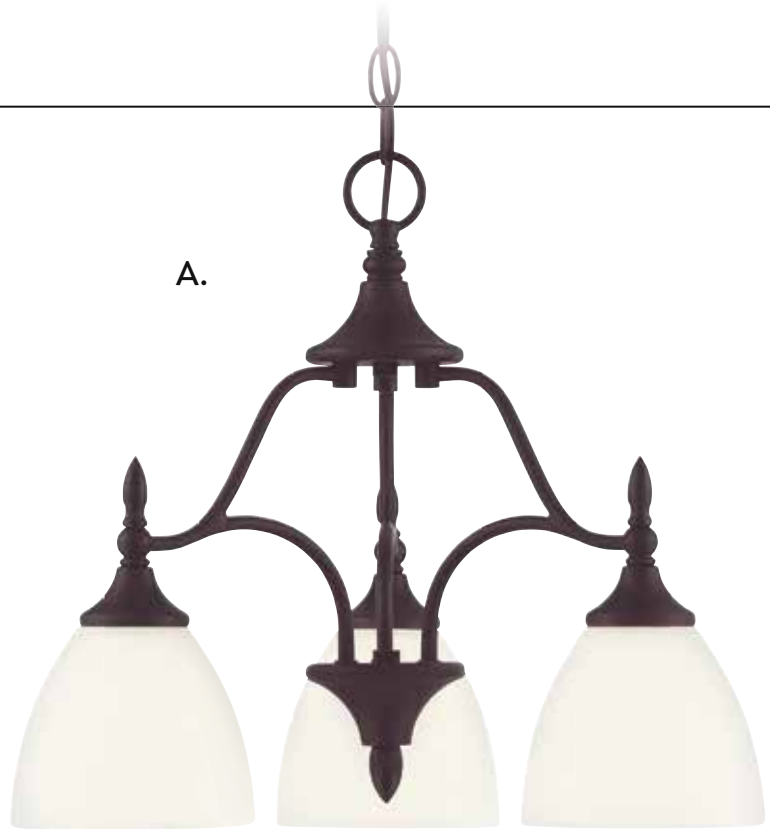

B.

A. **1-1008-5-13**
5-Light Chandelier
English Bronze Finish
21"W x 27-1/2"H
5C 60W
White Candle Covers

B. **1-1009-9-13**
9-Light Chandelier
English Bronze Finish
27"W x 35"H
9C 60W
White Candle Covers

HERNDON

A.

C.

B.

- A. **9-1007-1-13**
1-Light Sconce
English Bronze Finish
5-1/2"W x 10-3/4"H x 7-1/4"E
1E 100W
White Glass
- B. **1-1002-9-13**
9-Light Chandelier
English Bronze Finish
30"W x 35"H
9E 60W
White Glass
- C. **1-1001-5-13**
5-Light Chandelier
English Bronze Finish
26"W x 27-1/2"H
5E 60W
White Glass

HERNDON

HERNDON

A.

A. **1-1000-3-13**
3-Light Chandelier
English Bronze Finish
18-1/2"W x 15"H
3E 60W
White Glass

B. **7-1010-1-13**
1-Light Mini-Pendant
English Bronze Finish
5-1/2"W x 38"H
1E 100W
White Glass