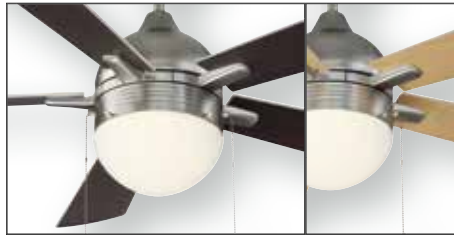

FAN NUMBER	52-150-5RV-SN
MOTOR FINISH	Satin Nickel
BLADE FINISH	Chestnut / Maple
FAN LIGHT	Included
GLASS	White Frosted
DOWNROD	SN

COMPATIBLE REMOTE CONTROLS: RMT010, WLC500

- Motor Size 172 x 14
- 52" Blade Span
- 13.5° Blade Pitch
- 3-Speed Pull-Chain Reversible Motor
- Additional Downrod Lengths Sold Separately
- Integrated Fan Light Included
- Medium Base Socket 2E 13W CFL Bulbs Included
- Reversible Color Fan Blades Included
- Not Hugger Kit Adaptable

ENERGY INFORMATION at High Speed		
Airflow 4,777 Cubic Feet Per Minute	Electricity Use 63.0 Watts (Excludes Lights)	Airflow Efficiency 75.7 Cubic Feet Per Minute Per Watt
Compare: 49" to 60" ceiling fans have airflow efficiencies ranging from approximately 51 to 176 cubic feet per minute per watt at high speed.		

Lamp Included
Fluorescent