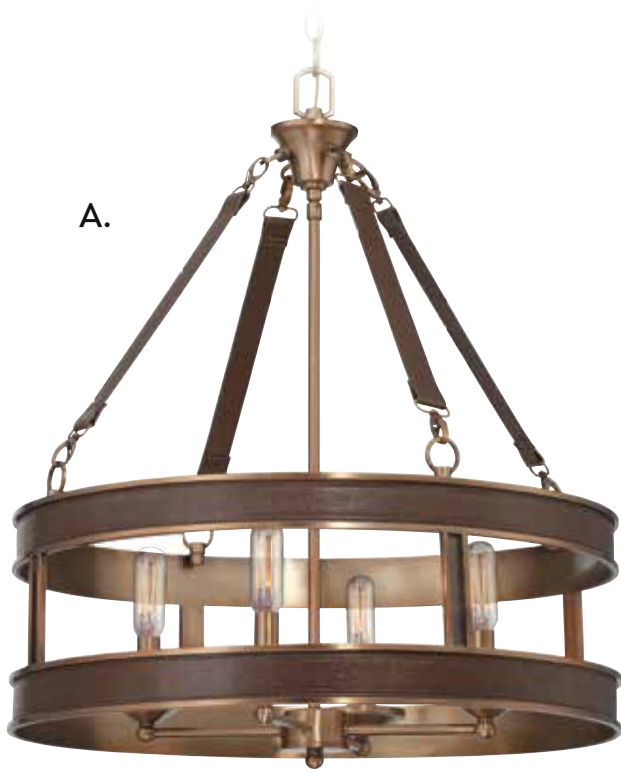

HARRINGTON