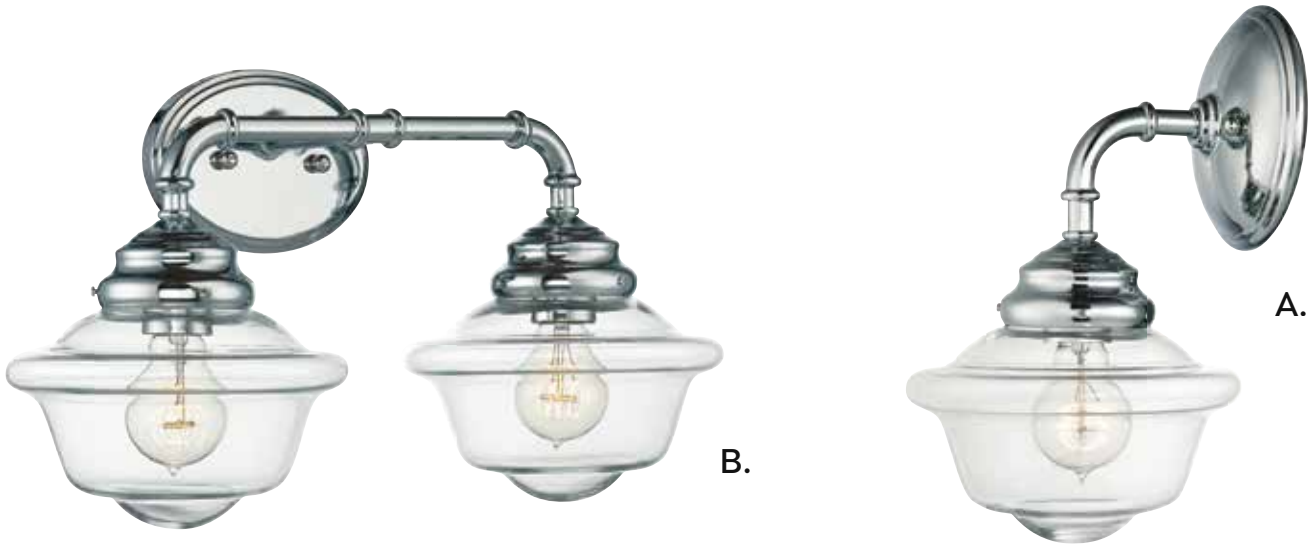

H.

Fixtures may be mounted as either **Uplight** or **Downlight**.

FAIRFIELD

A. 9-393-1-11
1-Light Sconce
Polished Chrome Finish
8"W x 12-3/4"H x 8-3/4"E
1E 60W
Clear Glass

B. 8-393-2-11
2-Light Bath Bar
Polished Chrome Finish
20"W x 11"H x 9"E
2E 60W
Clear Glass