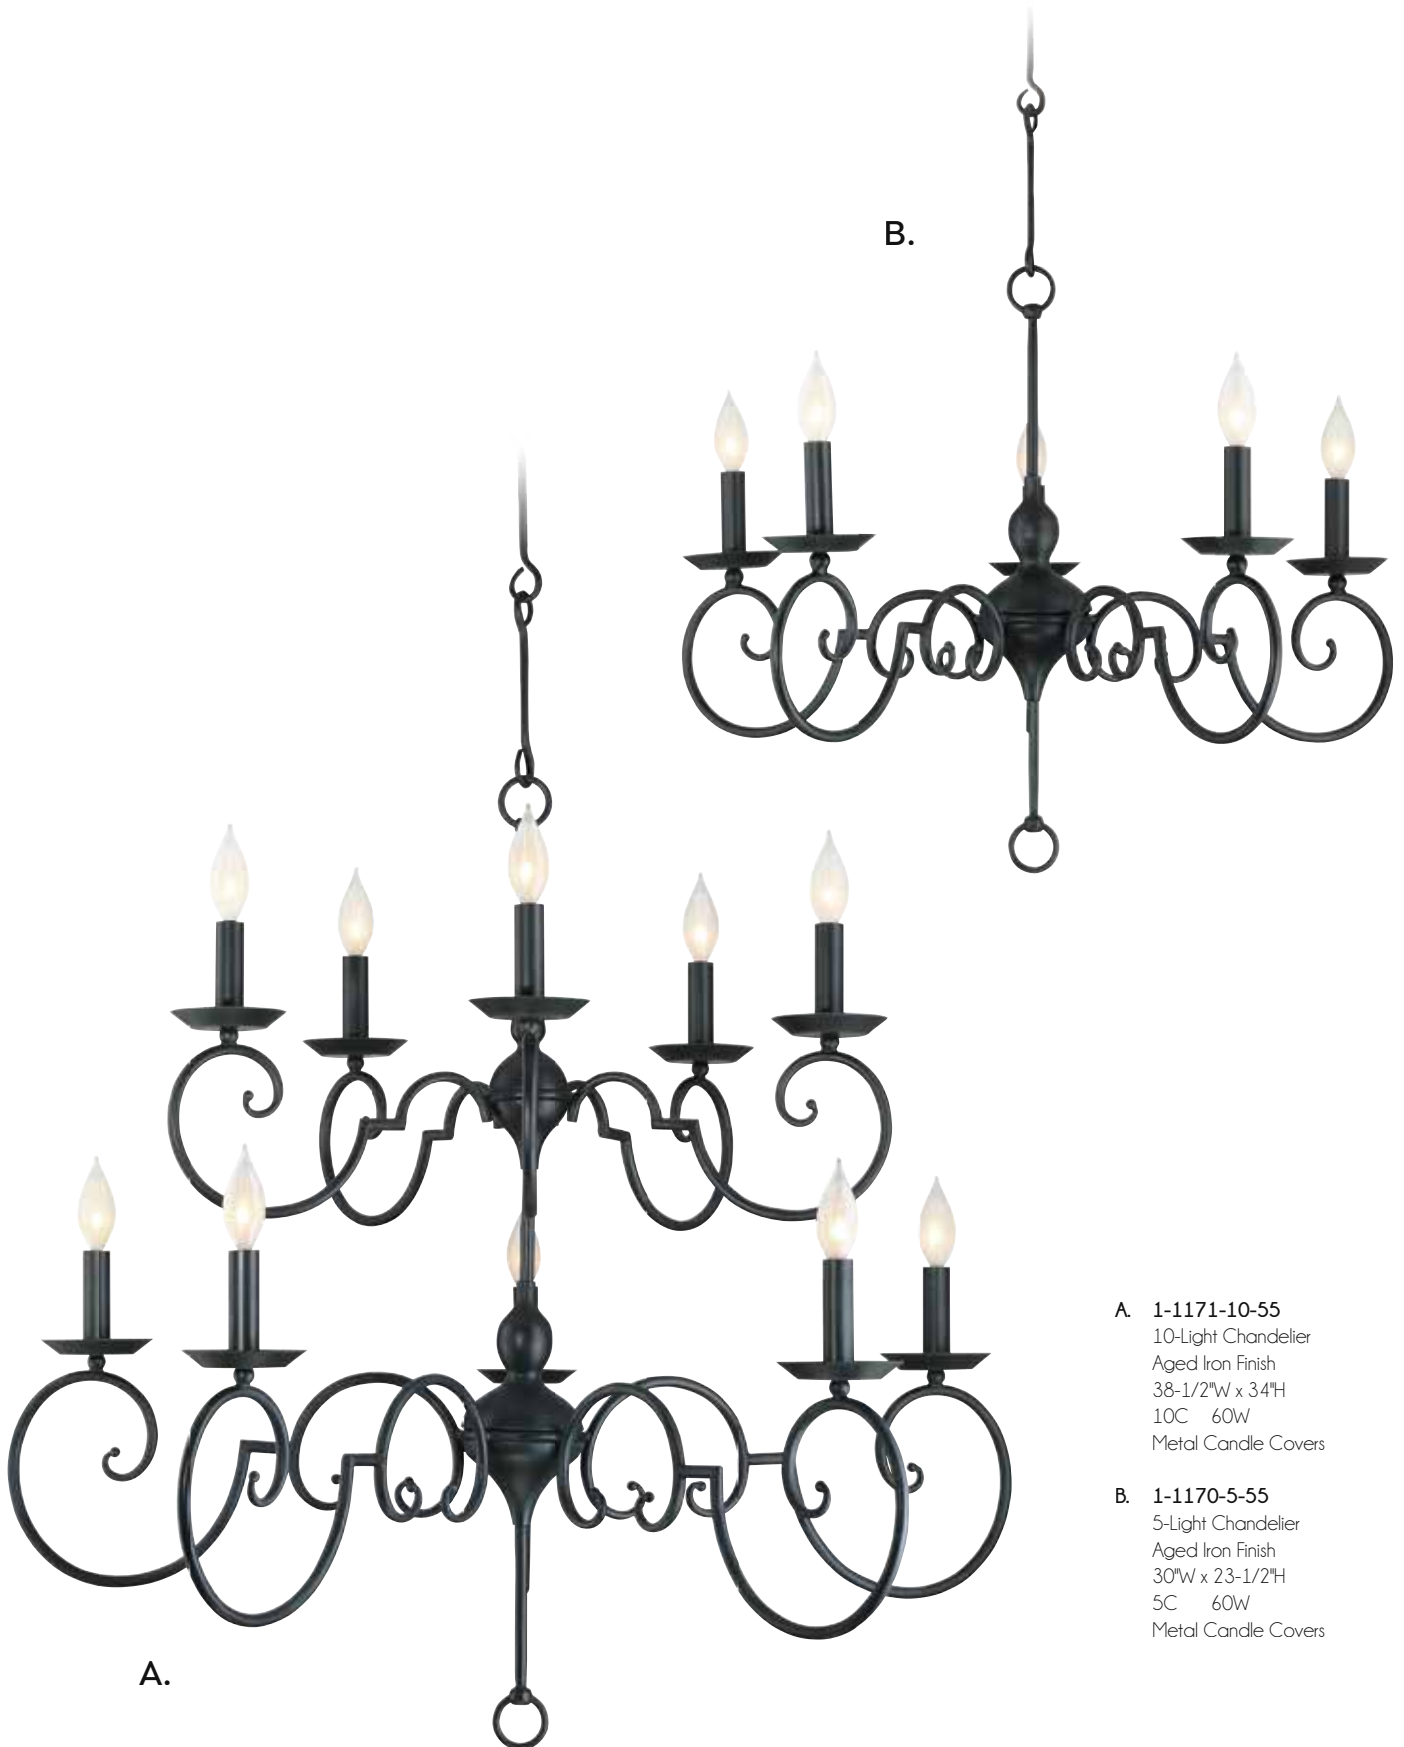

B.

B. 1-170-6-131
6-Light Chandelier
Gilded Bronze Finish
27-1/2"W x 30-1/2"H
6C 60W
Soft White Beeswax
Candle Covers

WINBROOK

WINBROOK

WICKHAM

A. 1-2051-8-68
8-Light Chandelier
Whiskey Wood Finish
29"W x 32-1/2"H
8C 60W
Metal Candle Covers