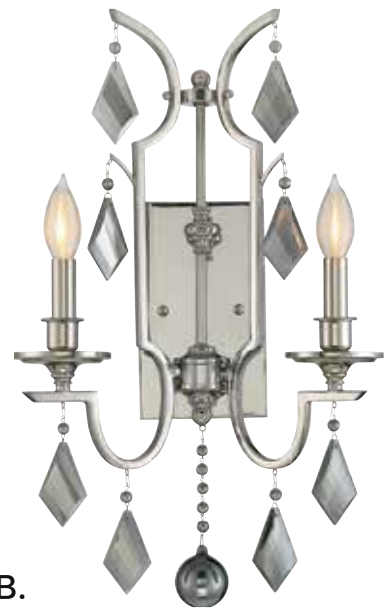

C.

D.

BALLARD

A.

B.

A. 1-876-9-109
9-Light Chandelier
Polished Nickel Finish
33"W x 41"H
9C 60W
Smoked Crystal
Metal Candle Covers

B. 9-879-2-109
2-Light Sconce
Polished Nickel Finish
13-1/2"W x 21-1/2"H x 6-1/4"E
2C 60W
Smoked Crystal
Metal Candle Covers