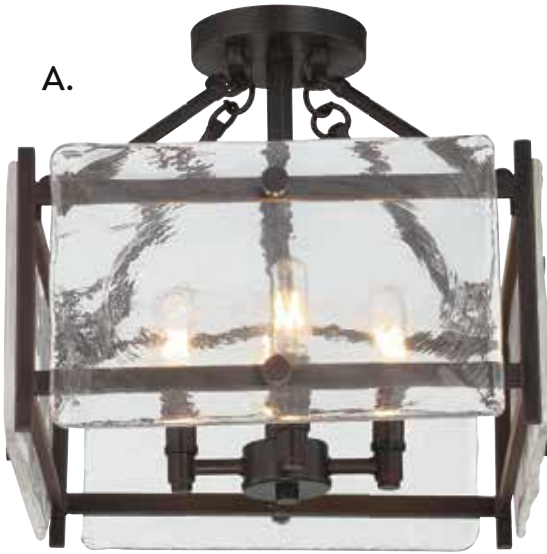

GLENWOOD

A.