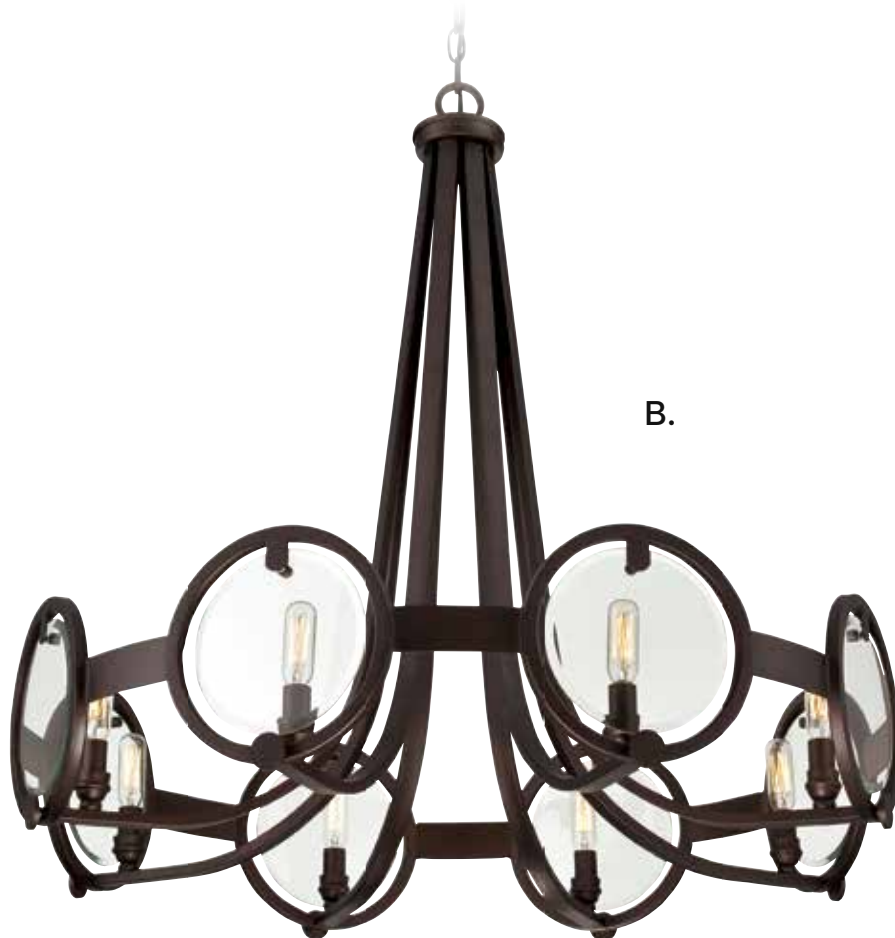

SIDE VIEW

A.

*B.

BYRNE

BYRNE

A. 7-663-1-13
1-Light Mini-Pendant
English Bronze Finish
9-1/2"W x 40-1/2"H
1C 60W
Clear Beveled Glass
Metal Candle Cover

B. 1-660-8-13
8-Light Chandelier
English Bronze Finish
30"W x 31"H
8C 60W
Clear Beveled Glass
Metal Candle Covers

C. 7-662-6-13
6-Light Pendant
English Bronze Finish
20"W x 23"H
Adj H 23" - 77"
6C 60W
Clear Beveled Glass
Metal Candle Covers

D. 1-661-5-13
5-Light Chandelier
English Bronze Finish
21"W x 26"H
5C 60W
Clear Beveled Glass
Metal Candle Covers