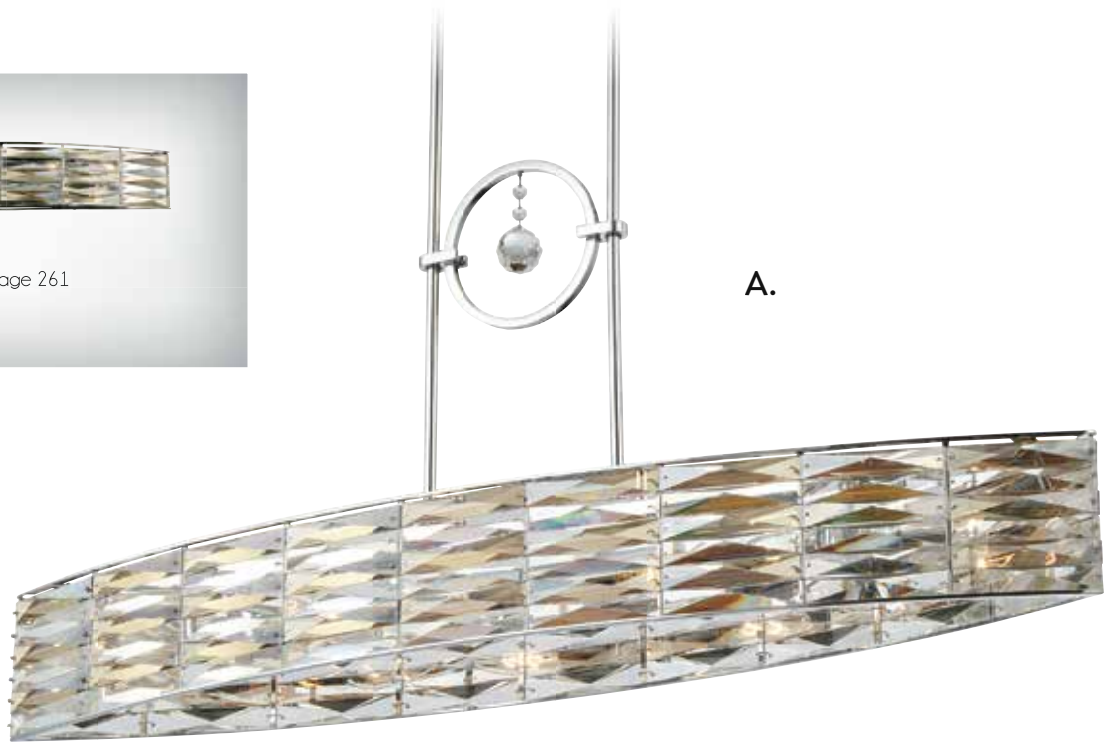

C. 1-975-6-11
6-Light Chandelier
Chrome Finish
23-3/4"W x 18-1/4"H
Adj H 18-1/4" - 72-1/4"
6C 60W
Clear Crystal
Metal Candle Covers

LANCASTER

*A.

*B.

**C.

*Options: 7-EXT-11 Pendant Extension Rod - 9-1/2" **Options: 7-EXTLG-11 Pendant Extension Rod - 12"

LANCASTER

A. 1-973-6-11
6-Light Trestle
Polished Chrome Finish
41"L x 10"W x 21"H
Adj H 21" - 72"
6C 60W
Clear Crystal
Metal Candle Covers

B. 7-971-4-11
4-Light Pendant
Polished Chrome Finish
22"L x 4-1/2"W x 29"H
Adj H 29" - 83"
4C 60W
Clear Crystal
Metal Candle Covers

C. 7-970-2-11
2-Light Pendant
Polished Chrome Finish
15-1/2"L x 4-1/2"W x 18"H
Adj H 18" - 72"
2E 100W
Clear Crystal
White Opal Glass Chimneys

LANCASTER

Options: 7-EXT-11 Pendant Extension Rod - 9-1/2"

STRATTON