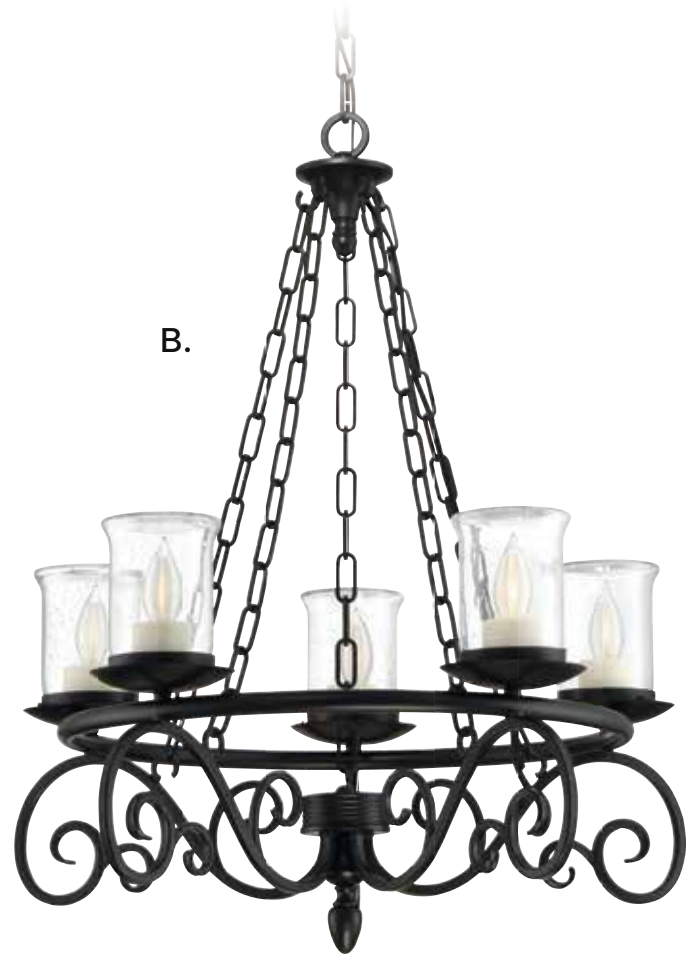

A. 1-1120-8-BK
8-Light Outdoor Chandelier
Black Finish
32"W x 32-1/2"H
8C 60W
Seeded Glass
Pale Cream Candle Covers
UL Damp Rated

B. 1-1121-5-BK
5-Light Outdoor Chandelier
Black Finish
26-1/2"W x 30-1/2"H
5C 60W
Seeded Glass
Pale Cream Candle Covers
UL Damp Rated