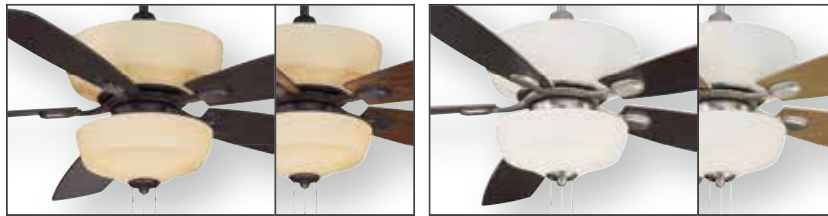

FAN NUMBER	52-140-5RV-13	52-140-5RV-SN
MOTOR FINISH	English Bronze	Satin Nickel
BLADE FINISH	Chestnut / Walnut	Chestnut / Maple
FAN LIGHT	Included	Included
GLASS	Pale Cream	White Frosted
DOWNROD	13	SN

COMPATIBLE REMOTE CONTROLS: RMT006, WLC400

- Motor Size 172 x 20
- 52" Blade Span
- 14° Blade Pitch
- 3-Speed Pull-Chain Reversible Motor
- Additional Downrod Lengths Sold Separately
- Decorative Cover For Non-Light Use Included
- Integrated Fan Light Included
- Upper Fan Light 4C 15W
- Lower Fan Light 3C 40W
- Reversible Color Fan Blades Included
- Not Hugger Kit Adaptable

ENERGY INFORMATION
at High Speed

Airflow 5,027 Cubic Feet Per Minute	Electricity Use 63.0 Watts (Excludes Lights)	Airflow Efficiency 80.43 Cubic Feet Per Minute Per Watt

Compare: 49" to 60" ceiling fans have airflow efficiencies ranging from approximately 51 to 176 cubic feet per minute per watt at high speed.
Money-Saving Tip: Turn off fan when leaving room.

**Lamp Included
Incandescent**