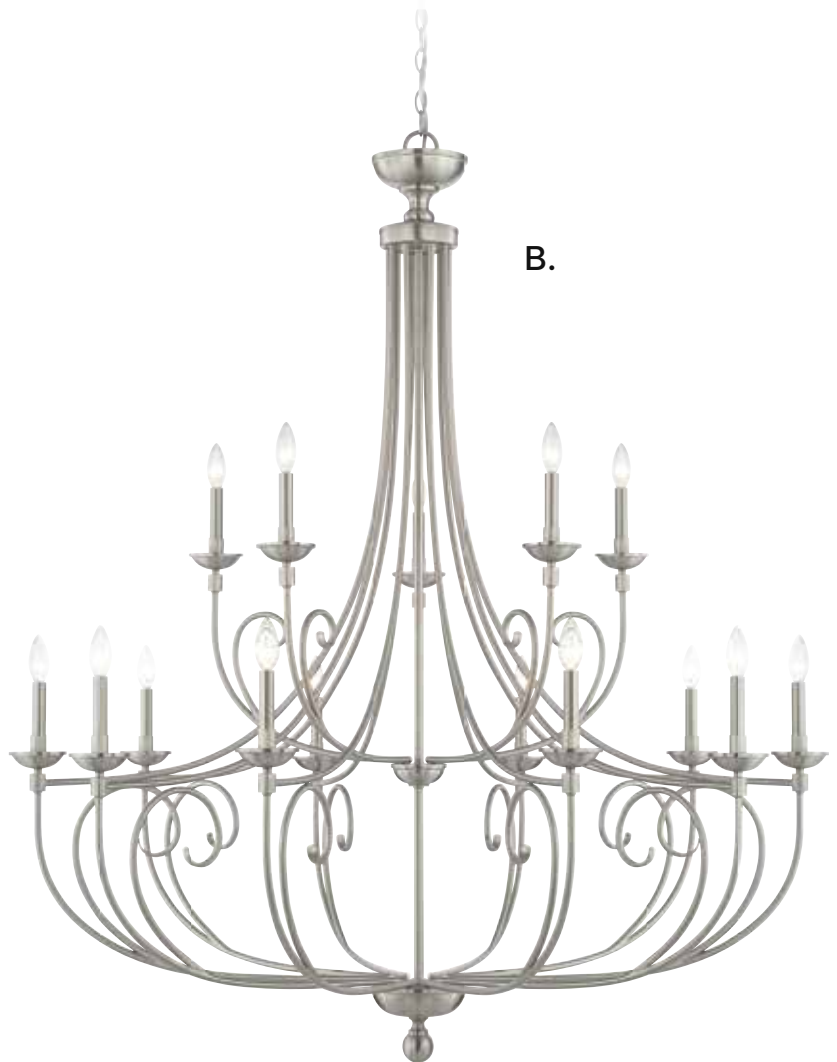

C. **1-862-5-57**
5-Light Chandelier
Polished Pewter Finish
25"W x 24"H
5C 60W
Metal Candle Covers

SHANNON

LANGLEY

LANGLEY

A.

B.

A. **1-650-15-13**
15-Light Chandelier
English Bronze Finish
50"W x 59"H
15C 60W
Metal Candle Covers