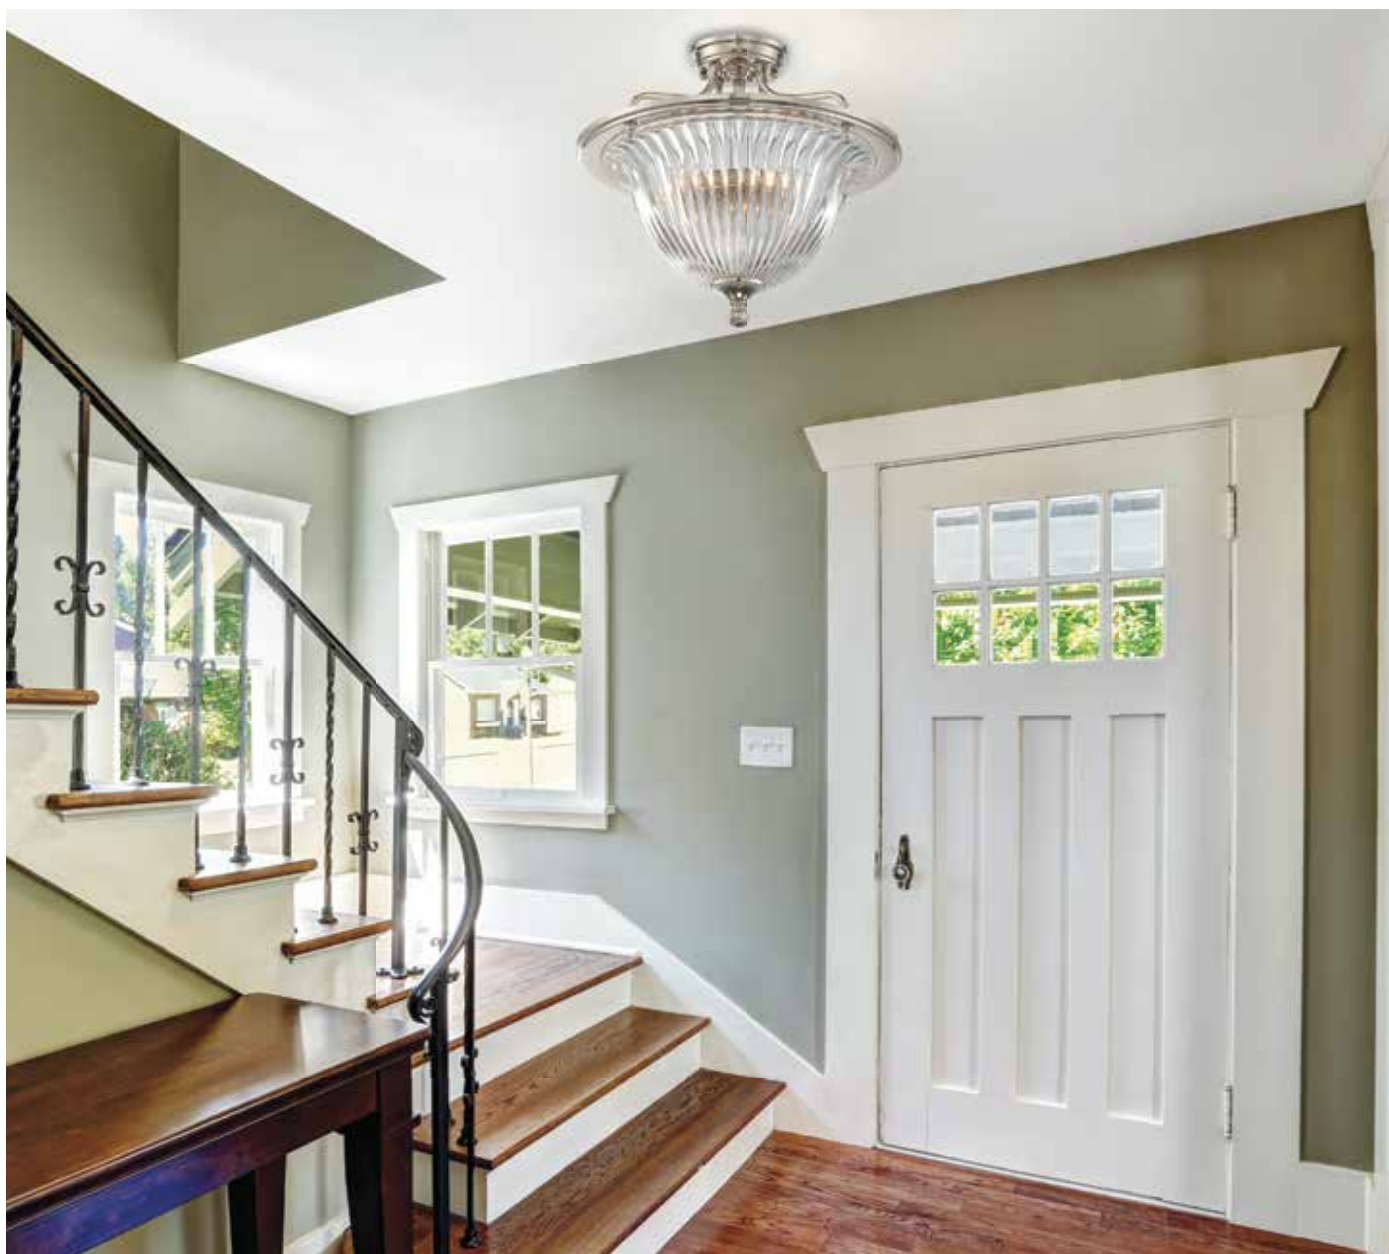

ABERDEEN

A. 6-151-3-SN

3-Light Semi-Flush
Satin Nickel Finish
16"W x 14-1/4"H
3E 60W
Clear Ribbed Glass

B. 6-151-3-44

3-Light Semi-Flush
Classic Bronze Finish
16"W x 14-1/4"H
3E 60W
Clear Ribbed Glass

C. 6-151-3-109

3-Light Semi-Flush
Polished Nickel Finish
16"W x 14-1/4"H
3E 60W
Clear Ribbed Glass

D. 6-150-14-SN

14" Flush Mount
Satin Nickel Finish
14"W x 8-1/4"H
2E 60W
Clear Ribbed Glass

E. 6-150-14-44

14" Flush Mount
Classic Bronze Finish
14"W x 8-1/4"H
2E 60W
Clear Ribbed Glass

F. 6-150-14-109

14" Flush Mount
Polished Nickel Finish
14"W x 8-1/4"H
2E 60W
Clear Ribbed Glass