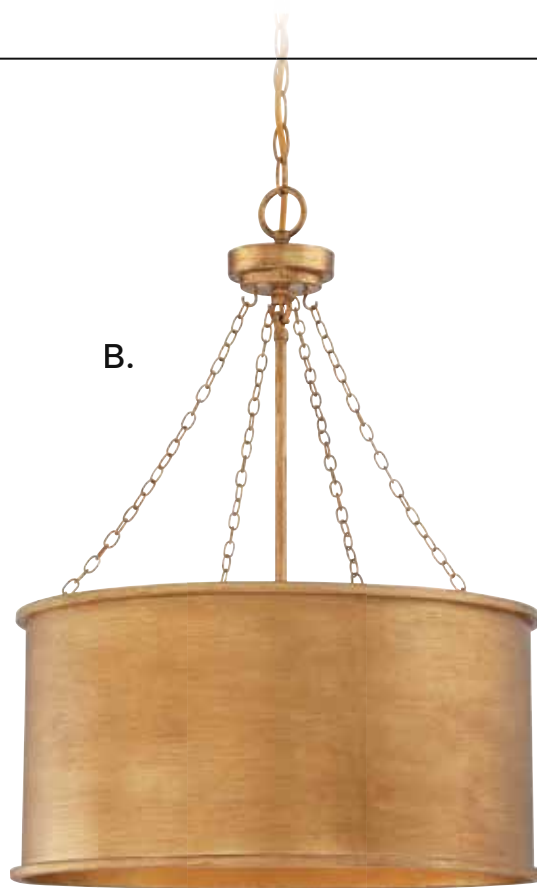

ROCHESTER

A. 7-488-6-54
6-Light Pendant
Gold Patina Finish
25\"W x 29\"H
6E 100W

B. 7-487-4-54
4-Light Pendant
Gold Patina Finish
19\"W x 26-1/2\"H
4E 100W