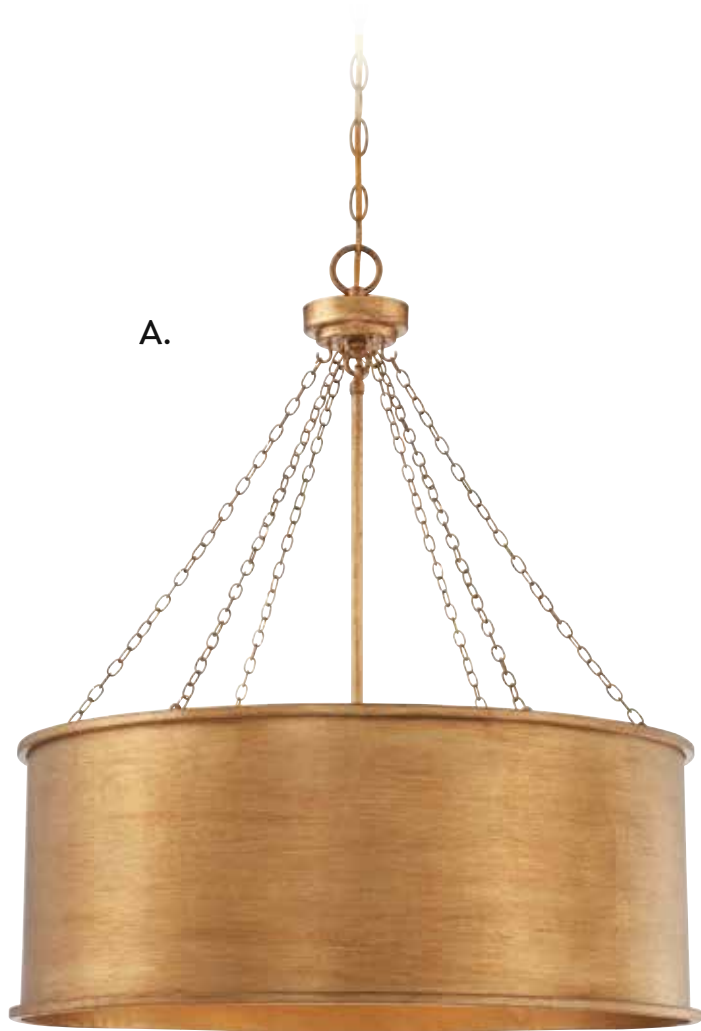

ROCHESTER

A. 7-488-6-54
6-Light Pendant
Gold Patina Finish
25\"W x 29\"H
6E 100W

B. 7-487-4-54
4-Light Pendant
Gold Patina Finish
19\"W x 26-1/2\"H
4E 100W