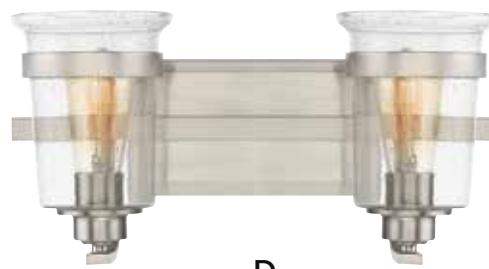

D.

D. 8-3030-2-SN
2-Light Bath Bar
Satin Nickel Finish
16"W x 8"H x
6-1/2"E
2E 100W
Clear Seeded Glass