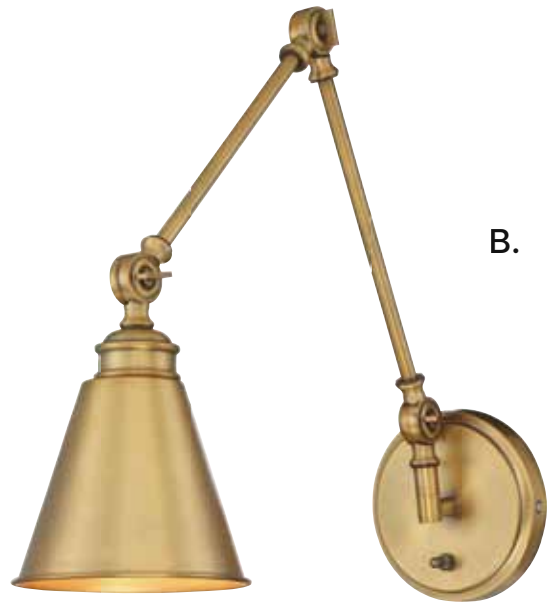

MORLAND

Switch, comes with **Cord & Plug** and **Hardware**.