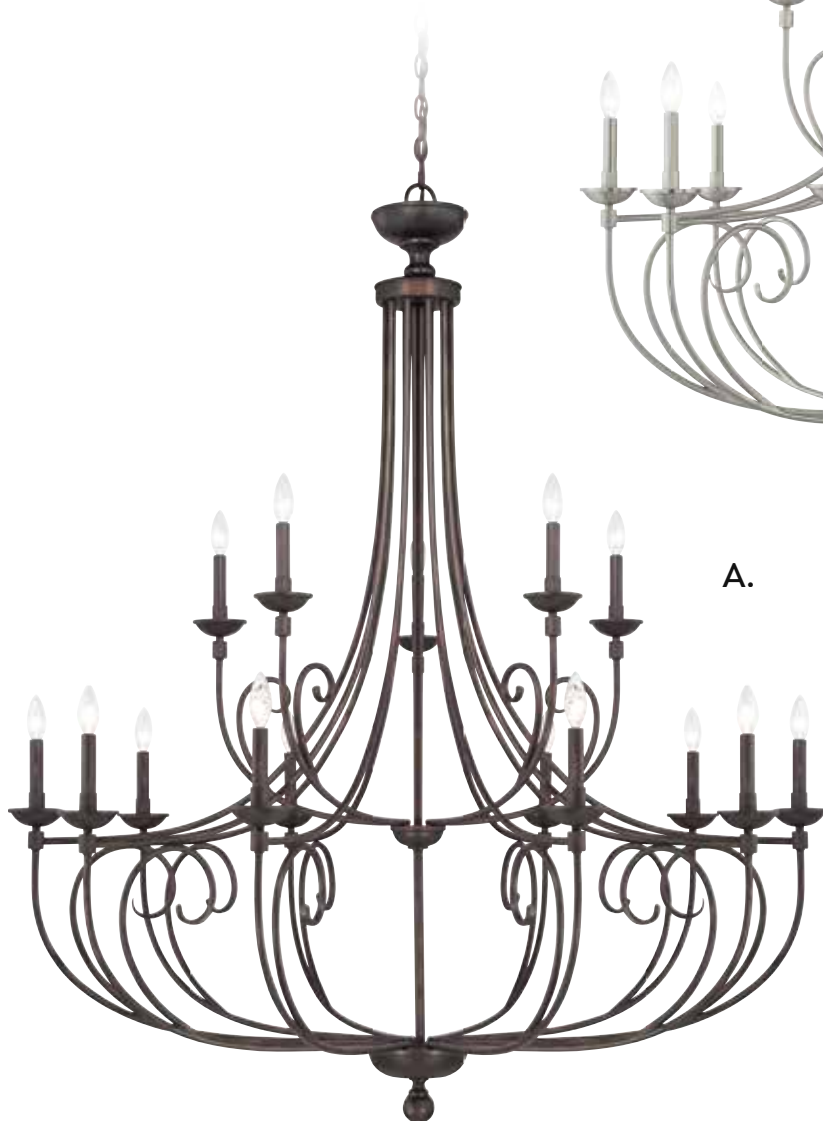

C. **1-862-5-57**
5-Light Chandelier
Polished Pewter Finish
25"W x 24"H
5C 60W
Metal Candle Covers

SHANNON

LANGLEY

LANGLEY

A.

B.

A. **1-650-15-13**
15-Light Chandelier
English Bronze Finish
50"W x 59"H
15C 60W
Metal Candle Covers