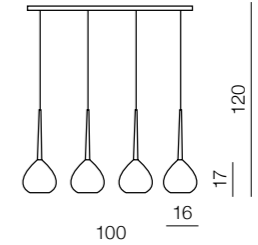

Aga 4

- 1 MD1289-4WH (white/black)
- 2 MD1289-4BK (black/black)
- 3 MD1289-4RD (red/black)

4xE14 40W
metal/glass