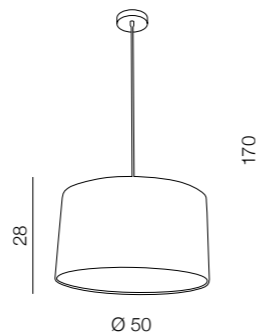

BOSSE

174

1 WHITE

2 BLACK

Bosse

- 1 FL-13072 (black)
- 2 FL-13072 (white)

1x E27 60W
metal/fabric

Bosse pendant

- 1 MD-P061 WH (white)
- 2 MD-P061 BK (black)

1x E27 MAX 60W
metal/fabric/acryl

BOSSE pendant

175