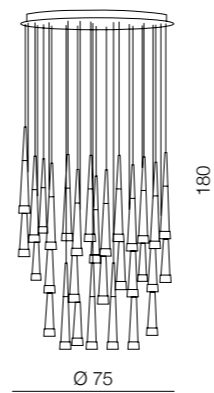

Brina 31 LED

- 1 LP9003-31 (chrome)
  LED 31x 7W, 23870 lm
  iron/aluminum/acrylic