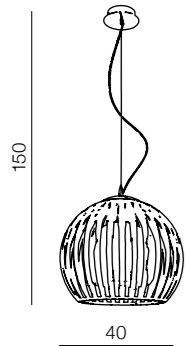

Arcada L

- 1 LP6013-1W (clear)
- 2 LP6013-1SO (orange)
- 3 LP6013-1BL (black)

E27 1X40W
acryl/glass/chrome