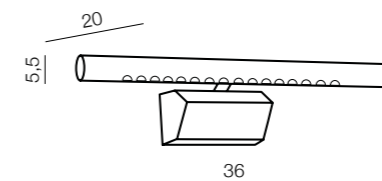

LARK LED

1 MB12022004-18A CH (chrome)
2 MB12022004-18A AN (antique)
3 MB12022004-18A NI (satin nikiel)
LED 4,3W
aluminium IP20