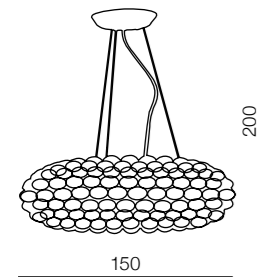

Acrylio xxi

134

Acrylio xxi

LP6012-XL
T5 6x40W
metal/acryl/glass
chrome/clear/white