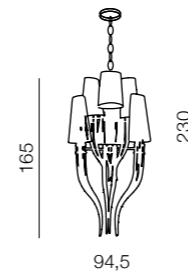

Diablo

- 1 AB 8074-1S (white)
 - 2 AB 8074-1S (black)
- E14 2x 11W ESB
metal/fabric

Diablo 3

- 1 AD 8074-3 (white)
 - 2 AD 8074-3 (black)
- E14 6x 11W ESB
metal/fabric

Diablo 3 big

- 1 AD8074-3 BIG (white)
 - 2 AD8074-3 BIG (black)
- E14 6x 11W ESB
metal/fabric