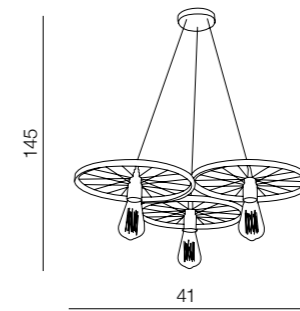

Ranch 3

MD71192-3
3x E27 60W
metal