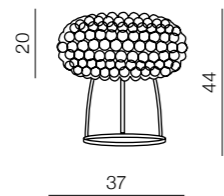

Capello

131

Capello

LP6004 (black)
E27 1x60W
aluminium/metalbase
black/gold

Acrylio

MB-026
R7S 1x100W
acryl/glass
clear/white

Acrylio

MA-026M
R7S 1x100W
metal/acryl/glass
white/clear/white