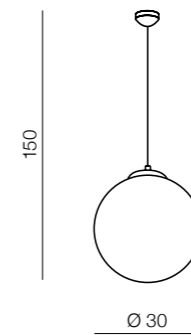

White ball

141

White Ball 20

FLWB20WH (white)
1x E27 MAX 40W
glass/metal chrome

White Ball 25

FLWB25WH (white)
1x E27 MAX 40W
glass/metal chrome

White Ball 30

FLWB30WH (white)
1x E27 MAX 40W
glass/metal chrome