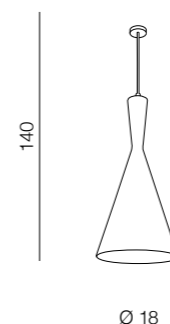

Natalia 2S

1 MD2238-2S-WH (white/chrome)
2 MD2238-2S-BK (black/chrome)
E27 2x60W
metal

1 WHITE/GOLD

2 BLACK/GOLD

Lidia XXL

MD2178-XXL
E27 5x18W
metal
white/chrome

Vita

1 LP6005 WH/GO (white/gold)
2 LP6005 BK/GO (black/gold)
1x E27 MAX 60W
aluminium