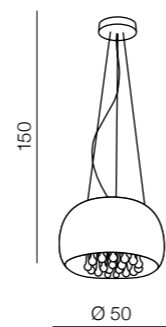

Burn

115

Burn 2

LP/LC5204-M
G9 6x40W
metal/glass/crystal
chrome/chrome/clear