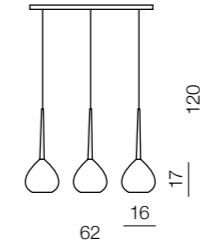

Aga 3

- 1 MD1289-3WH (white/black)
- 2 MD1289-3BK (black/black)
- 3 MD1289-3RD (red/black)

3xE14 40W
metal/glass