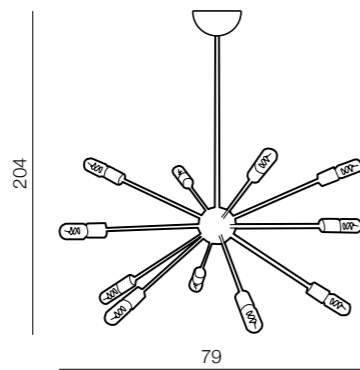

Carron

new

234

235

new

1 BLACK

2 WHITE

Orbit