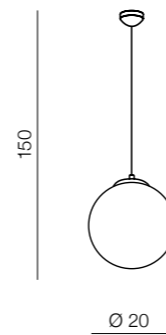

White ball

141

White Ball 20

FLWB20WH (white)
1x E27 MAX 40W
glass/metal chrome

White Ball 25

FLWB25WH (white)
1x E27 MAX 40W
glass/metal chrome

White Ball 30

FLWB30WH (white)
1x E27 MAX 40W
glass/metal chrome