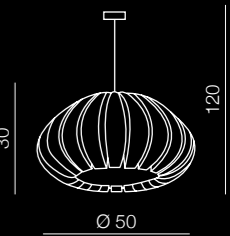

Zucca

- 1 LP1149-1 (black)
- 2 LP1149-1 (white)

E27 1x60W
metal/chrome/acryl