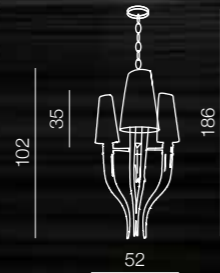

Diablo

- 1 AB 8074-1S (white)
 - 2 AB 8074-1S (black)
- E14 2x 11W ESB
metal/fabric

Diablo 3

- 1 AD 8074-3 (white)
 - 2 AD 8074-3 (black)
- E14 6x 11W ESB
metal/fabric

Diablo 3 big

- 1 AD8074-3 BIG (white)
 - 2 AD8074-3 BIG (black)
- E14 6x 11W ESB
metal/fabric