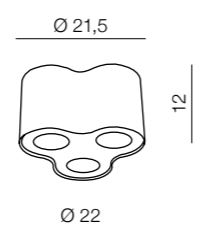

Neos 3

- 1 FH31433B (black/chrome)
- 2 FH31433B (white/chrome)

3x GU10 max 50W bulb included