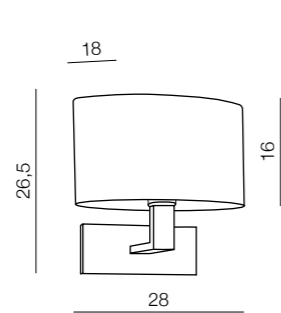

2 BLACK

Martens Wall Oval

- 1 MB2251-B-E27 WH (white/chrome)
- 2 MB2251-B-E27 BK (black/chrome)

E27 1x60W
metal

Martens Wall LED

- 1 MB2251-B-LED-R (white/chrome)
- 2 MB2251-B-LED-R (black/chrome)

27 1x60W / LED 1x1W 84 LM
bulb integrated
metal