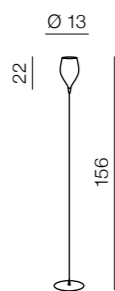

izza

- 1 MJ1288-1WH (shiny white)
- 2 MJ1288-1BL (shiny black)
- 3 MJ1288-1AM (amber)
- 4 MJ1288-1OL (olive)

1x E14 40W
metal/glass