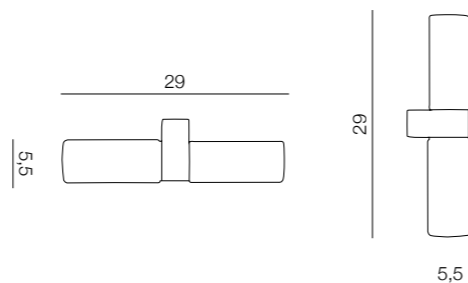

Martha 120 LED

W30L24 (chrome)
1xLED 15W 1400lm
aluminum

Gaia

242

IP44

Gaia 1

LW1402 (chrome/white)
1x G9 MAX 33W
opal glass/metal chrome

Gaia 2