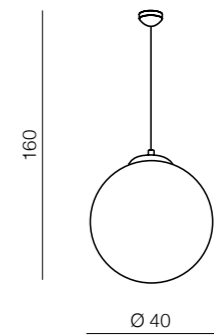

White ball

141

White Ball 20

FLWB20WH (white)
1x E27 MAX 40W
glass/metal chrome

White Ball 25

FLWB25WH (white)
1x E27 MAX 40W
glass/metal chrome

White Ball 30

FLWB30WH (white)
1x E27 MAX 40W
glass/metal chrome