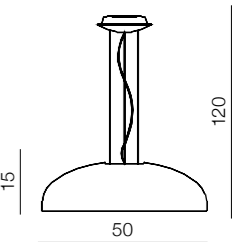

Valedo

139

Valedo

MD5805M LED 26W 1020 lm

aluminium/iron/acryl
inside white/outside
sandy black