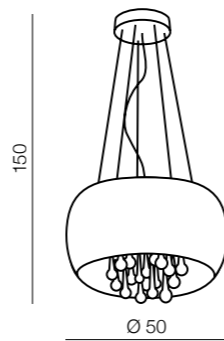

Burn top

LP/LC5204-S
G9 5x40W
metal/glass/crystal
chrome/chrome/clear

Burn wall

LP/LC5204
1xG9 40W
metal/glass/crystal
chrome/chrome/clear

BUZZ

new 116

Buzz top

42609-5 (copper)
5x G9 Max 40W
glass/crystal/metal