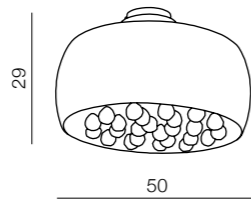

Quince 40 top

LP/LC1056-5
G9 5X28W

opal glass/metal/chrome/acryl

Quince 50 top

LP/LC1056-6
G9 6X28W

opal glass/metal/chrome/acryl

Quince 40

LP/LC1056-5
G9 5X28W
opal glass/metal/
chrome/acryl