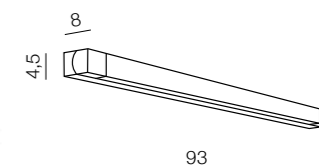

IP44

Lena

LW1807S (chrome/white)
 1x E14 MAX 33W
 opal glass/metal

Michel

245

IP44

Michel 630

LW2206 (chrome/white)
 1x (T5) HO MAX 24W
 bulb included
 acryl/metal chrome