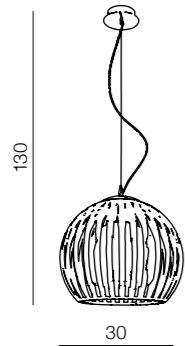

Arcada

60

1 CLEAR

2 ORANGE

3 BLACK

Arcada L

- 1 LP6013-1W (clear)
- 2 LP6013-1SO (orange)
- 3 LP6013-1BL (black)

E27 1X40W
acryl/glass/chrome

Arcada M

- 1 MD2106-1W (clear)
- 2 MD2106-1SO (orange)
- 3 MD2106-1BL (black)

E27 1X40W
acryl/glass/chrome

Capo

61

Capo

AD 8083-1
E27 1x60W
metal/glass
chrome/chrome