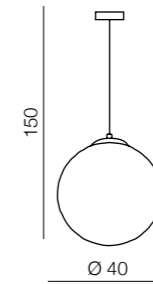

Sweet 40

MD6008/400
E27 3X60W
acrylic
metal/chrome