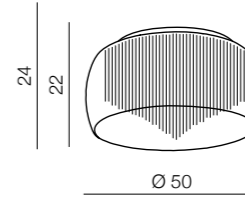

Rego 40 pendant

Rego 50 top

LC/LP 3957-8PX
6xG9 40W
metal/chrome/aluminum/glass