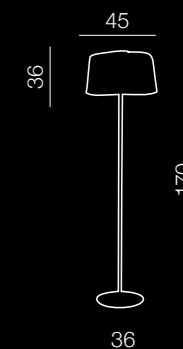

- 1 MJ1288-1WH (shiny white)
- 2 MJ1288-1BL (shiny black)
- 3 MJ1288-1AM (amber)
- 4 MJ1288-1OL (olive)

1x E14 40W
metal/glass

Biazo

AL 6066-1L
E27 1x100W
metal/glass
chrome/chrome

BOSSE

174

1 WHITE

2 BLACK