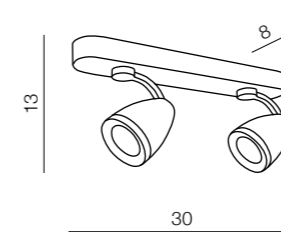

Albico 2

1. FH31812A12-2WH
   (sand white)
   2X GU10 MAX 50W
   aluminium