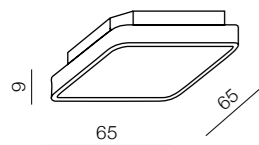

Solid D

MX5030-SL
PL-L 1X55W
bulb included
acrylic/aluminium
white/silver

Quadro

266

Quadro A

AX7131-A
T5 1x22W
bulb included
metal/acrylic
aluminium/white

Quadro B

AX7131-B
T5 circular
1x32W+1x22W
bulb included
metal/acrylic
aluminium/white