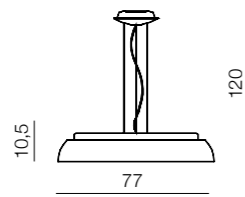

1 BLACK

2 WHITE

Zucca

- 1 LP1149-1 (black)
- 2 LP1149-1 (white)

E27 1x60W
metal/chrome/acryl

Biscotto 57

MD5815L
E27 4X40W
iron/acryl

Biscotto 77