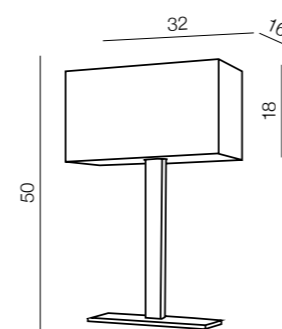

2 BLACK

Martens Wall Oval

- 1 MB2251-B-E27 WH (white/chrome)
- 2 MB2251-B-E27 BK (black/chrome)

E27 1x60W
metal

Martens Wall LED

- 1 MB2251-B-LED-R (white/chrome)
- 2 MB2251-B-LED-R (black/chrome)

27 1x60W / LED 1x1W 84 LM
bulb integrated
metal