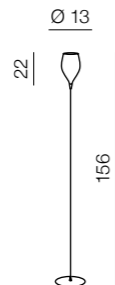

99

1 SHINY WHITE

2 SHINY BLACK

3 AMBER

4 OLIVE

Izza wall

- 1 MB1288-1W (shiny white)
- 2 MB1288-1BL (shiny black)
- 3 MB1288-1AM (amber)
- 4 MB1288-1OL (olive)

1x G4 40W
metal/glass