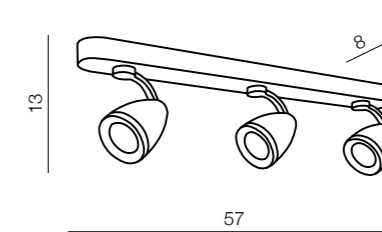

Albico 3

1. FH31813A12-3WH
   (sand white)
   3X GU10 MAX 50W
   aluminium