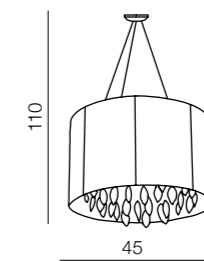

2 BLACK

3 BROWN

Sidney wall

- 1 1982-1W WH (white)
- 2 1982-1W BK (black)
- 3 1982-1W BN (brown)

E14 1X40W
Fabric/Chrome/Crystal

Sidney

- 1 1982-6P WH (white)
- 2 1982-6P BK (black)
- 3 1982-6P BN (brown)

E14 6X40W
Fabric/Chrome/Crystal