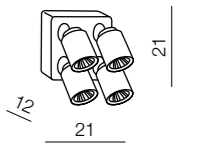

Tomi 4KW

- 1 FH31314S1 (white/gray)

4x GU10 max 50W
bulb included
metal/aluminium/
sandy paint