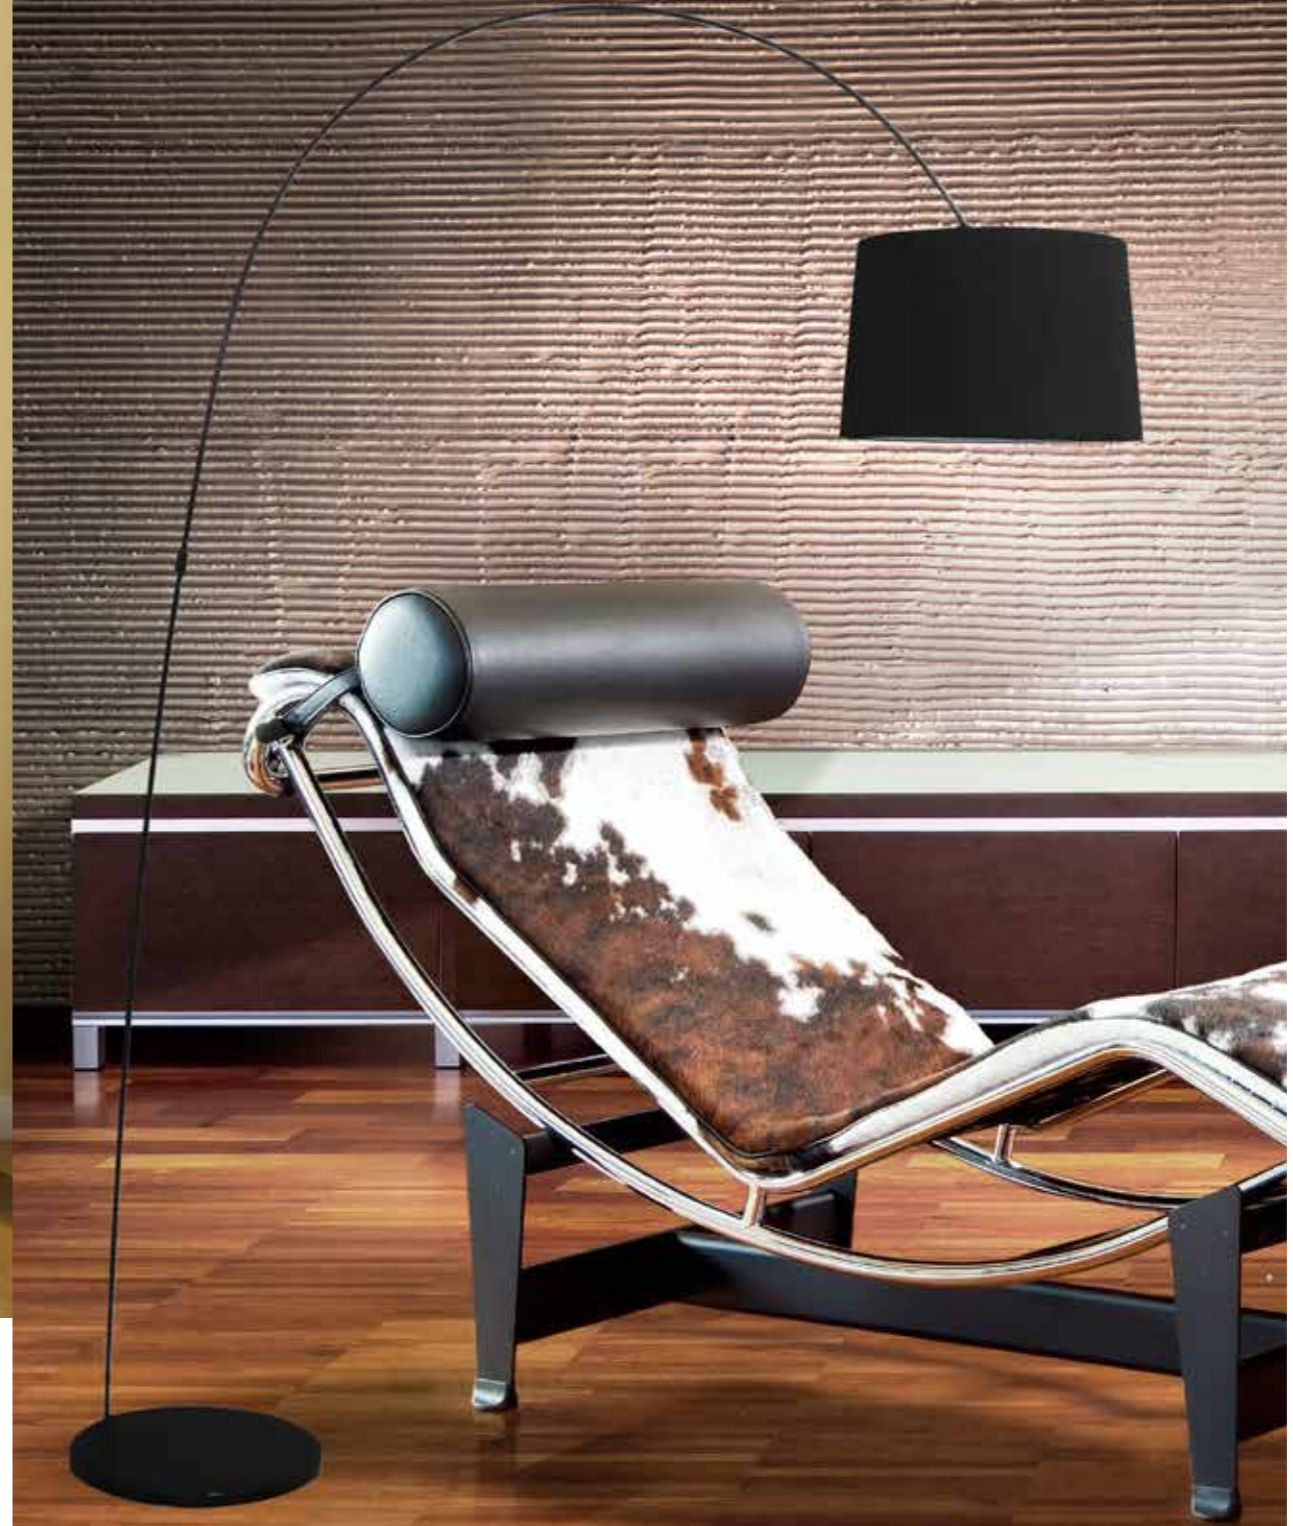

Ariana

169

Ariana

TS 070720F-BK
E27 1x60W
metal/fabric
black