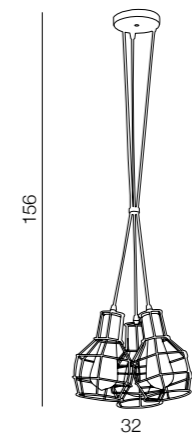

Carron 3

MD50148-3 (copper)
3x E27 60W
metal