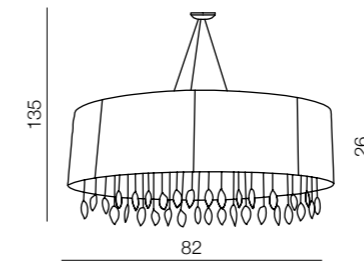

2 BLACK

3 BROWN

Sidney wall

- 1 1982-1W WH (white)
- 2 1982-1W BK (black)
- 3 1982-1W BN (brown)

E14 1X40W
Fabric/Chrome/Crystal

Sidney

- 1 1982-6P WH (white)
- 2 1982-6P BK (black)
- 3 1982-6P BN (brown)

E14 6X40W
Fabric/Chrome/Crystal