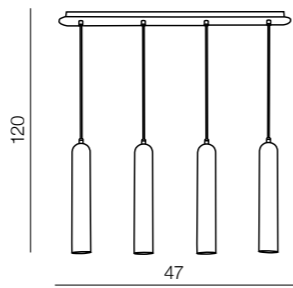

Tubo 4

1. 1 FH31144-AJ13-350-4BKCH (black/chrome)
   - 2 FH31144-AJ13-350-4WH (white)
2. 4X GU10 MAX 50W
   aluminium