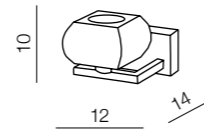

Rubic 1 wall

1798-1W
G9 1x40W
metal/chrome/acryl