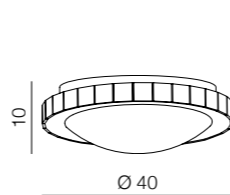

Gallant

11 new

Gallant 38 Round

1557-M (chrome)
LED 24W 1440lm
metal/glass