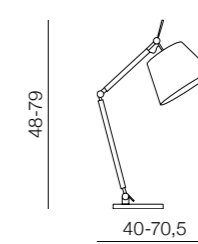

Zyta S Table

MT2300-S-WH
E27 1x60W
metal
white/black/chrome