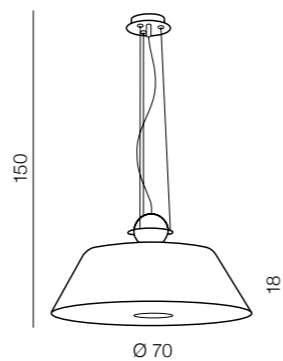

Natalia 2S

1 MD2238-2S-WH (white/chrome)
2 MD2238-2S-BK (black/chrome)
E27 2x60W
metal

1 WHITE/GOLD

2 BLACK/GOLD

Lidia XXL

MD2178-XXL
E27 5x18W
metal
white/chrome

Vita

1 LP6005 WH/GO (white/gold)
2 LP6005 BK/GO (black/gold)
1x E27 MAX 60W
aluminium