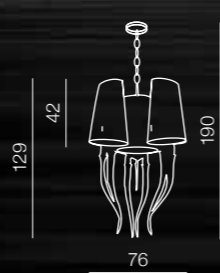

Diablo

- 1 AB 8074-1S (white)
 - 2 AB 8074-1S (black)
- E14 2x 11W ESB
metal/fabric

Diablo 3

- 1 AD 8074-3 (white)
 - 2 AD 8074-3 (black)
- E14 6x 11W ESB
metal/fabric

Diablo 3 big

- 1 AD8074-3 BIG (white)
 - 2 AD8074-3 BIG (black)
- E14 6x 11W ESB
metal/fabric