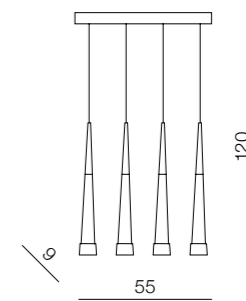

Brina 1 LED

Brina 4 LED

- 1 LP9003-4 (chrome)
  LED 4x 7W, 3000 lm
  iron/aluminum/acrylic
- 2 LP9003-4 (black)