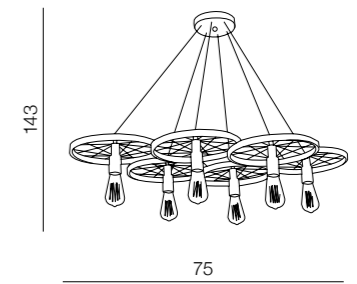

Ranch 6

MD71192-6A
6x E27 60W
metal