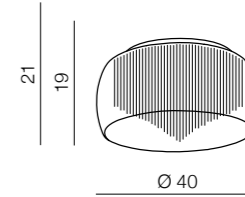

Rego 40 top

LC/LP 3957-5PX
5xG9 40W
metal/chrome/aluminum/glass