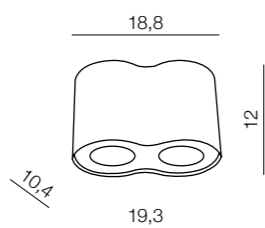

1 BLACK/CHROME

2 WHITE/CHROME

3 BLACK/ALUMINIUM

4 WHITE/ALUMINIUM

Neos 1

- 1 FH31431B (black/chrome)
- 2 FH31431B (white/chrome)
- 3 FH31431B (black/aluminium)
- 4 FH31431B (white/aluminium)

1x GU10 max 50W bulb included