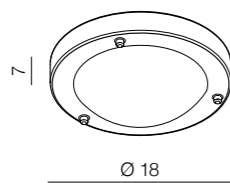

Umbra

new 238

IP44

Umbra 18 ROUND

4401S
1xG9 40W
aluminum IP44

Umbra 31 ROUND

4401M
1xE27 60W
aluminum IP44

Optimus