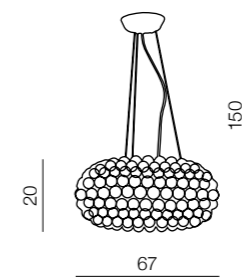

Acrylio 50 top

VA5-026-500
R7S 1x200W
acryl/glass
clear/white

Acrylio 70 top

VA5-026-700
R7S 1x300W
acryl/glass
clear/white

Acrylio 40

V026-400
R7S 1x100W
metal/acryl/glass
chrome/clear/white

Acrylio 50

V026-500
R7S 1x200W
metal/acryl/glass
chrome/clear/white