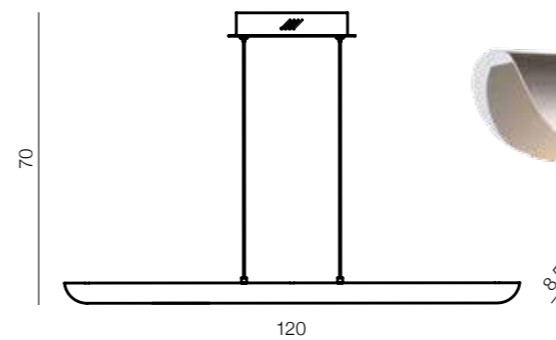

Largo

new 108

Ray

109 new

RAY LED