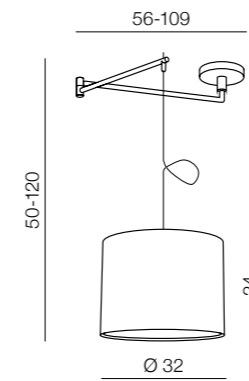

Natalia S

1 MD2238-1S-WH (white/chrome)
2 MD2238-1S-BK (black/chrome)
E27 1x60W
metal