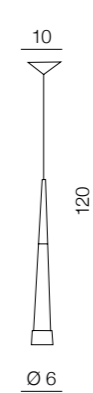

Brina 1 LED

- 1 LP9003-1 (chrome)
  LED 1x 7W, 770 lm
  iron/aluminum/acrylic
- 2 LP9003-1 (black)