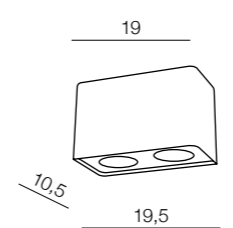

Nino 2

- 1 FH31432S (black/chrome)
- 2 FH31432S (white/chrome)
- 3 FH31432S (white/alu)
- 4 FH31432S (black/alu)

2x GU10 max 50W bulb included