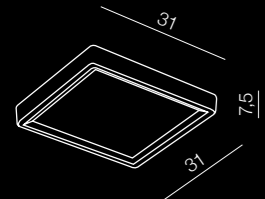

MB5798S-R
LED12W 965 lm
bulb integrated
metal/chrome or paint

Vialetto **LED**

MB5798S-L
LED12W 965 lm
bulb integrated
metal/chrome or paint

Tappo

264

Tappo LED

- 1 MX5812S (white)
- 2 MX5812S (chrome)

LED 14W 778 lm
bulb integrated
metal/glass