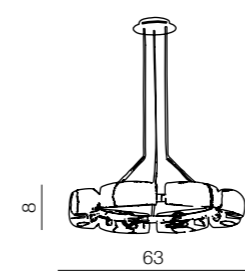

Fiona 8

MD 1029-8
G9 8x40W
metal/glass
chrome/white