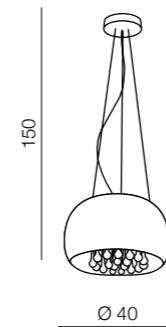

Burn

LP/LC5204-S
G9 5x40W
metal/glass/crystal
chrome/chrome/clear