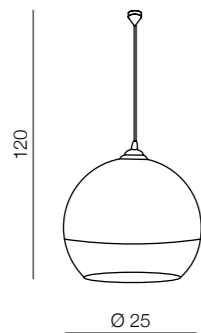

4xE27 60W
metal/aluminium

Silver ball

112

SILVER BALL
4, 18, 25

SILVER BALL
35, 40

Silver Ball 18

LP5034-S
E27 1x60W
metal/chrome/glass

Silver Ball 25