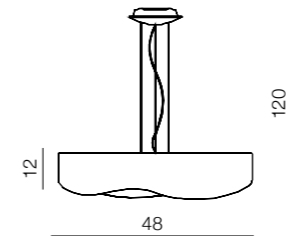

MD5815XL
E27 8X40W
iron/acryl

Biscotto 57 top

MX5815L
E27 4X40W
iron/acryl

Biscotto 77 top

MX5815XL
E27 8X40W
iron/acryl

Grasso

- 1 MD5727M (chrome)
 - 2 MD5727M (white)
- 4x E27 60W
iron/acryl

Grasso top