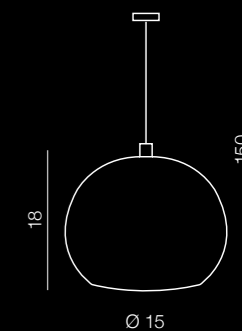

Enar

215

Enar

CPL-13009
1X E27 40W
Concrete/Metal