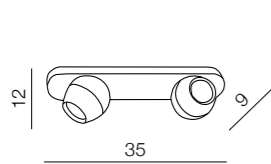

Pera 1

1. 1 FH5781B3-1WH (sand white)
   - 2 FH5781B3-1GR (sand grey)
   - 3 FH5781B3-1ALU (alu)
2. 1x GU10 aluminium

Pera 2

1. 1 FH5782A9-2WH (sand white)
   - 2 FH5782A9-2GR (sand grey)
   - 3 FH5782A9-2ALU (alu)
2. 2x GU10 aluminium