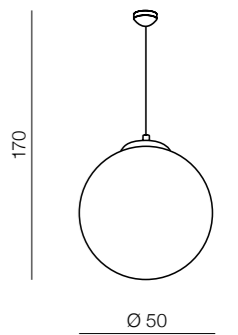

White Ball 50

FLWB50WH (white)
1x E27 MAX 40W
glass/metal chrome