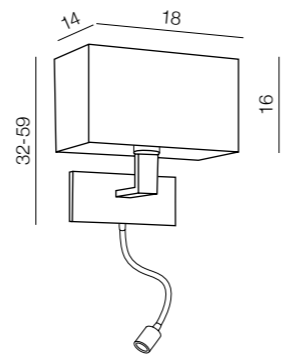

2 BLACK

Martens Wall Oval

- 1 MB2251-B-E27 WH (white/chrome)
- 2 MB2251-B-E27 BK (black/chrome)

E27 1x60W
metal

Martens Wall LED

- 1 MB2251-B-LED-R (white/chrome)
- 2 MB2251-B-LED-R (black/chrome)

27 1x60W / LED 1x1W 84 LM
bulb integrated
metal