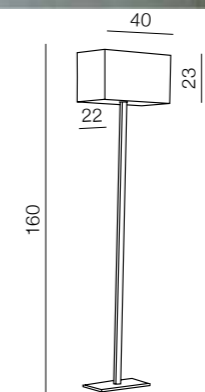

Martens Floor

- 1 ML2251 (white/chrome)
- 2 ML2251 (black/chrome)

E27 1x60W
metal