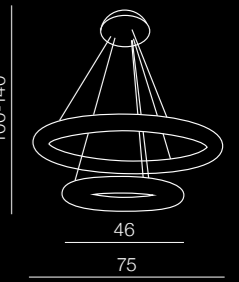

Angel 2 LED

2719/740+460 (white)
LED 35W + 20W 3850 LUMEN
acryl