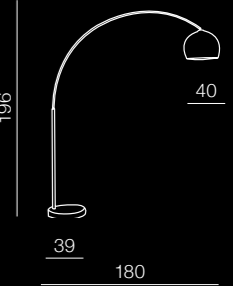

- 1 FL-3009 CR (chrome)
- 2 TS 5805 (shiny black)
- 3 TS 5805 (shiny white)

E14 5x40W
meta/marble

Palp

161

Trapezio White Wall

MB2311-S (white/chrome)
E27 1x60W
metal

Gio

TS 010121W
E27 1X60W
white
metal/plastic/marble