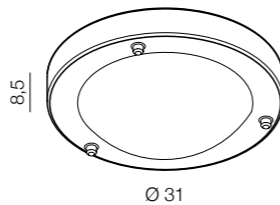

Umbra

new 238

IP44

Umbra 18 ROUND

4401S
1xG9 40W
aluminum IP44

Umbra 31 ROUND

4401M
1xE27 60W
aluminum IP44

Optimus