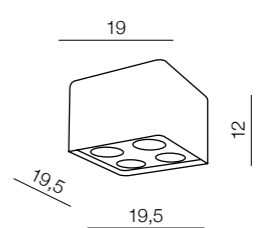

Nino 4

- 1 FH31434S (black/chrome)
- 2 FH31434S (white/chrome)
- 3 FH31434S (black/aluminium)
- 4 FH31434S (white/aluminium)

4x GU10 max 50W bulb included