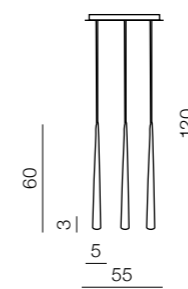

Stylo 3 MULTICOLOR

- 1 MD 1220B-3BK (black)
- 2 MD 1220B-3CH (chrome)
- 3 MD1220B-3WH (white)

G9 3x40W
metal/glass/white