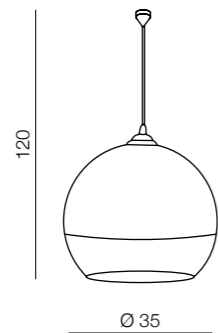

Silver Ball 35

LP5034-L
E27 1x60W
metal/chrome/glass