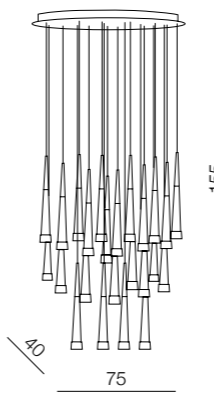

Brina 24 LED

- 1 LP9003-24 (chrome)
  LED 24x 7W, 18480 lm
  iron/aluminum/acrylic