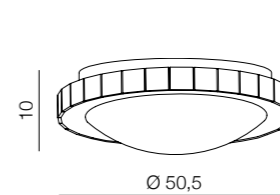

MP57043-3 CH (chrome)
LED 55W
aluminium

Gallant

11 new

Gallant 38 Round

1557-M (chrome)
LED 24W 1440lm
metal/glass

Gallant 38 Square

1557-FM (chrome)
LED 24W 1440lm
metal/glas

Gallant 50 Round