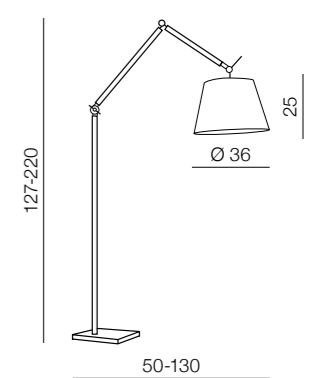

Zyta L Floor

ML2300-L-WH
E27 1x60W
metal
white/black/chrome