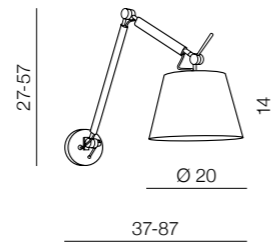

Zyta Wall S

MB2300-S-BK
E27 1x60W
metal
white/black/chrome