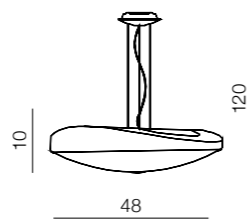

Campana 48

- 1 MD5649M (chrome)
- 2 MD5649M (white)

4x E27 60W
glass/metal