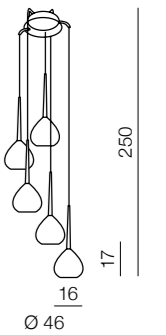

Aga 5

- 1 MD1289-5WH (white/black)
- 2 MD1289-5BK (black/black)
- 3 MD1289-5RD (red/black)

5xE14 40W
metal/glass