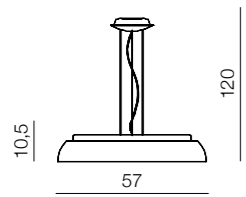

1 BLACK

2 WHITE

Zucca

- 1 LP1149-1 (black)
- 2 LP1149-1 (white)

E27 1x60W
metal/chrome/acryl

Biscotto 57

MD5815L
E27 4X40W
iron/acryl

Biscotto 77