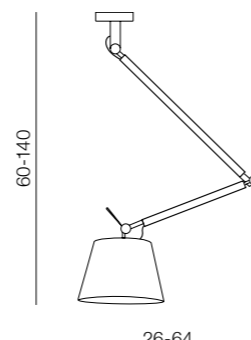

Zyta S

MD2300-S-WH
E27 1x60W
metal
white/black/chrome