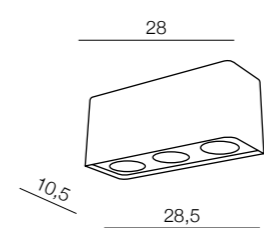

Nino 3

- 1 FH31433S (black/chrome)
- 2 FH31433S (white/chrome)

3x GU10 max 50W bulb included