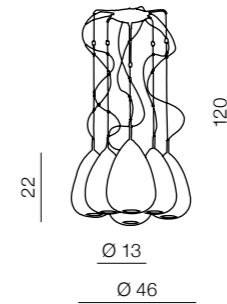

Mirage 6

MD1016-6A
E14 6x40W
metal/glass
chrome/white