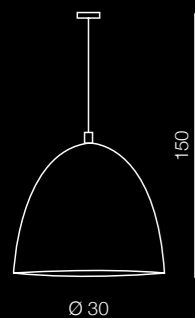

Nelly

214

Nelly

CPL-13014
1x E27 60W
concrete/metal